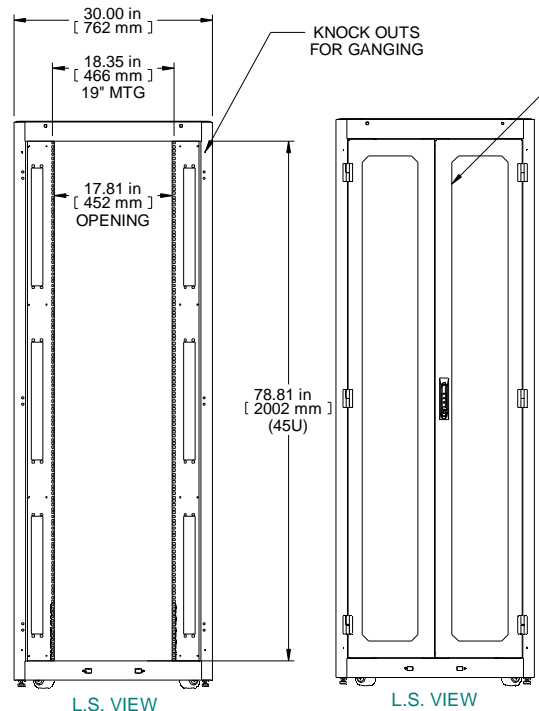

2X
Ø 4.00 X 7.00 INCH
KNOCK OUT CABLE ENTRY

4X
Ø 2.25 X 7.50 INCH
BRUSHED CABLE ENTRY