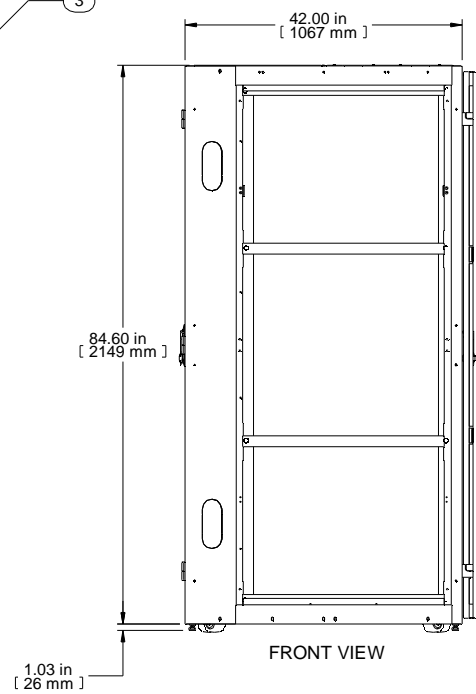

2X
Ø 4.00 X 7.00 INCH
KNOCK OUT CABLE ENTRY

4X
Ø 2.25 X 7.50 INCH
BRUSHED CABLE ENTRY