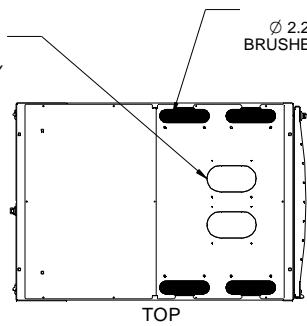

2X
Ø 4.00 X 7.00 INCH
KNOCK OUT CABLE ENTRY

4X
Ø 2.25 X 7.50 INCH
BRUSHED CABLE ENTRY