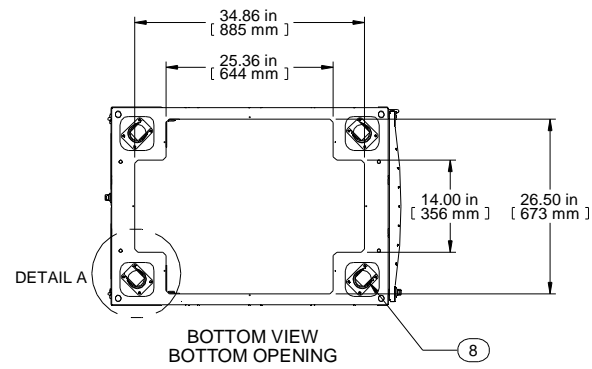

2X
Ø 4.00 X 7.00 INCH
KNOCK OUT CABLE ENTRY

4X
Ø 2.25 X 7.50 INCH
BRUSHED CABLE ENTRY