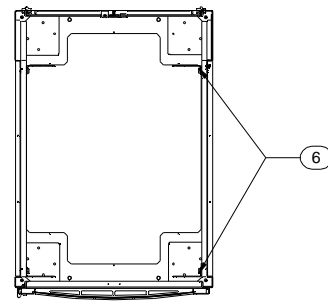

2X
Ø 4.00 X 7.00 INCH
KNOCK OUT CABLE ENTRY

4X
Ø 2.25 X 7.50 INCH
BRUSHED CABLE ENTRY