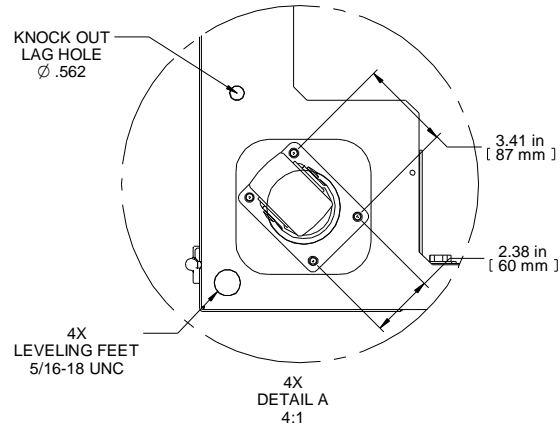

2X
Ø 4.00 X 7.00 INCH
KNOCK OUT CABLE ENTRY

4X
Ø 2.25 X 7.50 INCH
BRUSHED CABLE ENTRY