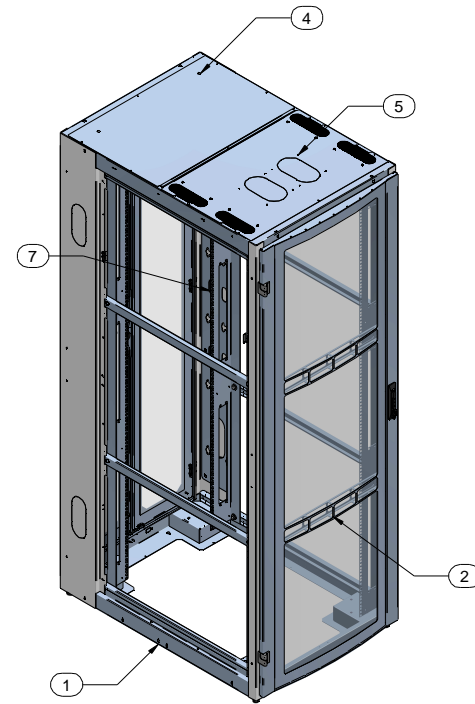

2X
Ø 4.00 X 7.00 INCH
KNOCK OUT CABLE ENTRY

4X
Ø 2.25 X 7.50 INCH
BRUSHED CABLE ENTRY