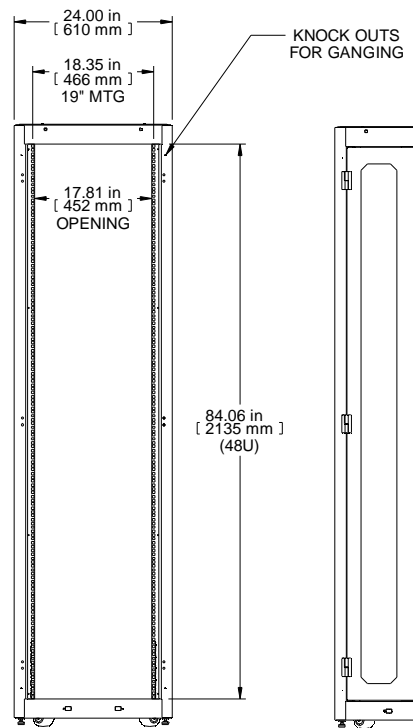

L.S. VIEW

L.S. VIEW
DOORS REMOVED