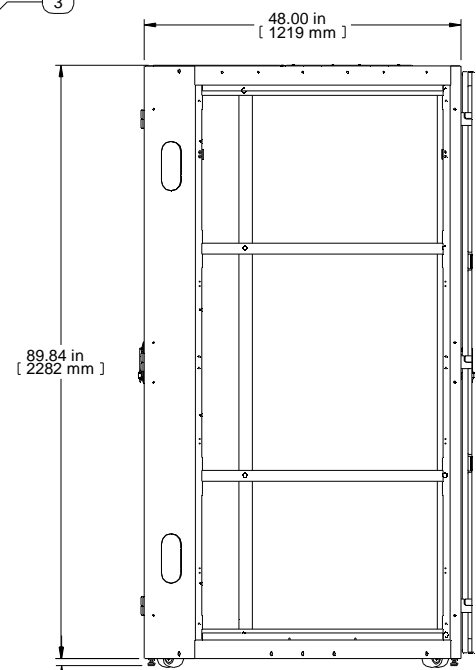

2X
 $\varnothing$ 4.00 X 7.00 INCH
KNOCK OUT CABLE ENTRY

4X
 $\varnothing$ 2.25 X 7.50 INCH
BRUSHED CABLE ENTRY

FRONT VIEW

LIFT OFF
HINGES

Item Number	Title	Quantity
1	H1 - FRAME (24WX48UX48D)	1
2	H1 - CURVED DOOR VENTED (24WX48U)	1
3	H1 - SPLIT DOORS VENTED (24WX48U)	1
4	TOP PANEL - SOLID	1
5	TOP PANEL - BRUSHED CABLE ENTRY	1
6	H1 PANEL RAIL SQ HOLE (PAIR)	2
7	PDU MTG BRKT	1
8	HEAVY DUTY SWIVEL CASTER	4

PART NUMBERS

H12448U48BK | PAINTED BLACK TEXTURE

50 Pack of mounting hardware included
See Hammond Website for Additional Accessories

Français

Pour tous les détails sur nos produits, svp veuillez consulter
notre site www.hammondmfg.com