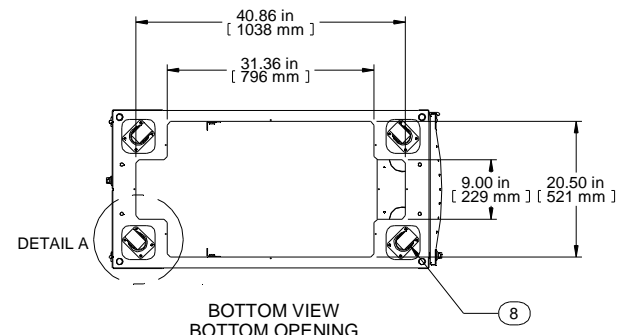

BOTTOM VIEW
BOTTOM OPENING

Item Number	Title	Quantity
1	H1 - FRAME (24WX48UX48D)	1
2	H1 - CURVED DOOR VENTED (24WX48U)	1
3	H1 - SPLIT DOORS VENTED (24WX48U)	1
4	TOP PANEL - SOLID	1
5	TOP PANEL - BRUSHED CABLE ENTRY	1
6	H1 PANEL RAIL SQ HOLE (PAIR)	2
7	PDU MTG BRKT	1
8	HEAVY DUTY SWIVEL CASTER	4

PART NUMBERS

H12448U48BK | PAINTED BLACK TEXTURE

50 Pack of mounting hardware included
See Hammond Website for Additional Accessories

Français

Pour tous les détails sur nos produits, svp veuillez consulter
notre site www.hammondmfg.com