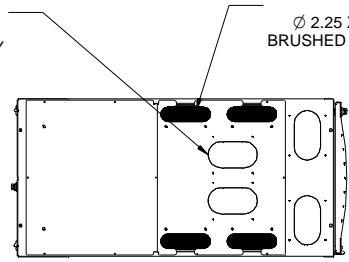

2X
 $\varnothing$ 4.00 X 7.00 INCH
KNOCK OUT CABLE ENTRY

4X
 $\varnothing$ 2.25 X 7.50 INCH
BRUSHED CABLE ENTRY

TOP