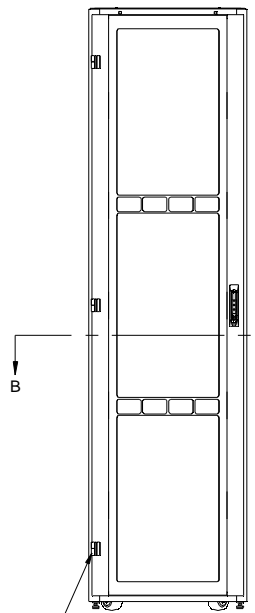

R.S. VIEW

LIFT OFF
HINGES