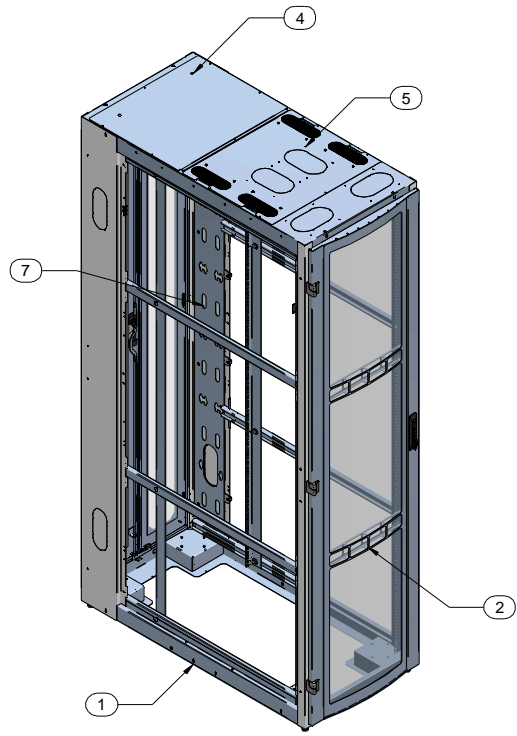

2X
 $\varnothing$ 4.00 X 7.00 INCH
KNOCK OUT CABLE ENTRY

4X
 $\varnothing$ 2.25 X 7.50 INCH
BRUSHED CABLE ENTRY

ISOMETRIC

LIFT OFF
HINGES

Item Number	Title	Quantity
1	H1 - FRAME (24WX48UX48D)	1
2	H1 - CURVED DOOR VENTED (24WX48U)	1
3	H1 - SPLIT DOORS VENTED (24WX48U)	1
4	TOP PANEL - SOLID	1
5	TOP PANEL - BRUSHED CABLE ENTRY	1
6	H1 PANEL RAIL SQ HOLE (PAIR)	2
7	PDU MTG BRKT	1
8	HEAVY DUTY SWIVEL CASTER	4

PART NUMBERS

H12448U48BK | PAINTED BLACK TEXTURE

50 Pack of mounting hardware included
See Hammond Website for Additional Accessories

Français

Pour tous les détails sur nos produits, svp veuillez consulter
notre site www.hammondmfg.com