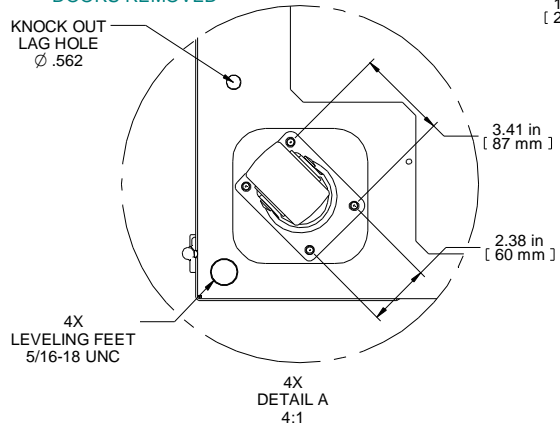

4X
DETAIL A
4:1