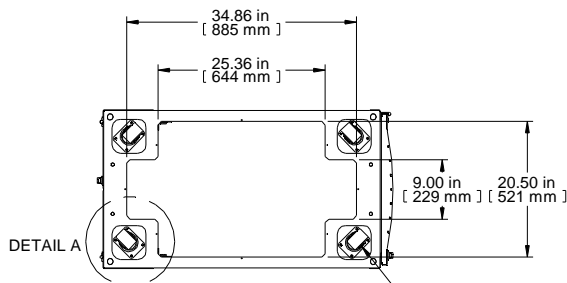

LIFT OFF
HINGES

1.03 in
[26 mm]

BOTTOM VIEW
BOTTOM OPENING

Item Number	Title	Quantity
1	H1 - FRAME (24WX48UX42D)	1
2	H1 - CURVED DOOR VENTED (24WX48U)	1
3	H1 - SPLIT DOORS VENTED (24WX48U)	1
4	TOP PANEL - SOLID	1
5	TOP PANEL - BRUSHED CABLE ENTRY	1
6	H1 PANEL RAIL SQ HOLE (PAIR)	2
7	PDU MTG BRKT	1
8	HEAVY DUTY SWIVEL CASTER	4

PART NUMBERS

H12448U42BK | PAINTED BLACK TEXTURE

50 Pack of mounting hardware included
See Hammond Website for Additional Accessories

Français

Pour tous les détails sur nos produits, svp veuillez consulter
notre site www.hammondmfg.com