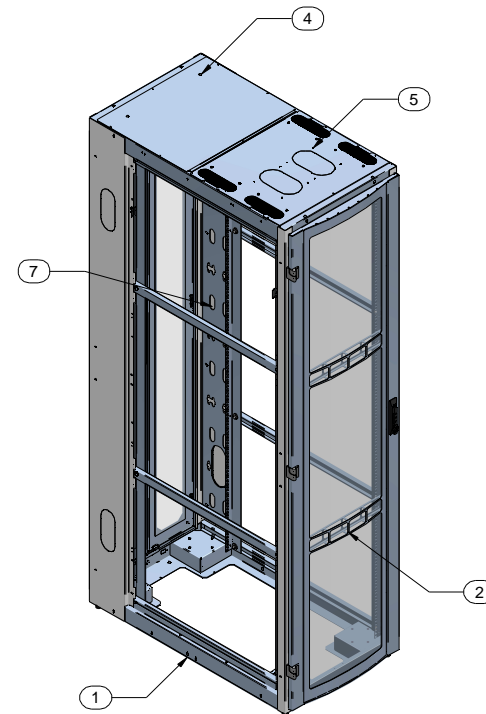

ISOMETRIC

24.00 in
[610 mm]

18.35 in
[466 mm]
19" MTG

17.81 in
[452 mm]
OPENING

KNOCK OUTS
FOR GANGING