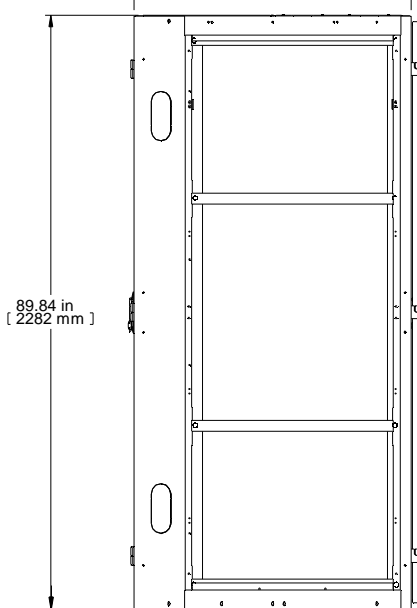

2X
 $\varnothing$ 4.00 X 7.00 INCH
KNOCK OUT CABLE ENTRY

4X
 $\varnothing$ 2.25 X 7.50 INCH
BRUSHED CABLE ENTRY

24.00 in
[610 mm]

18.35 in
[466 mm]
19" MTG

17.81 in
[452 mm]
OPENING

KNOCK OUTS
FOR GANGING

3

FRONT VIEW

LIFT OFF
HINGES

1.03 in
[26 mm]

Item Number	Title	Quantity
1	H1 - FRAME (24WX48UX42D)	1
2	H1 - CURVED DOOR VENTED (24WX48U)	1
3	H1 - SPLIT DOORS VENTED (24WX48U)	1
4	TOP PANEL - SOLID	1
5	TOP PANEL - BRUSHED CABLE ENTRY	1
6	H1 PANEL RAIL SQ HOLE (PAIR)	2
7	PDU MTG BRKT	1
8	HEAVY DUTY SWIVEL CASTER	4

PART NUMBERS

H12448U42BK | PAINTED BLACK TEXTURE

50 Pack of mounting hardware included
See Hammond Website for Additional Accessories

Français

Pour tous les détails sur nos produits, svp veuillez consulter
notre site www.hammondmfg.com