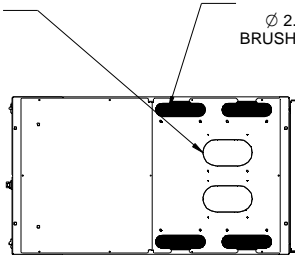

2X
 $\varnothing$ 4.00 X 7.00 INCH
KNOCK OUT CABLE ENTRY

4X
 $\varnothing$ 2.25 X 7.50 INCH
BRUSHED CABLE ENTRY

TOP