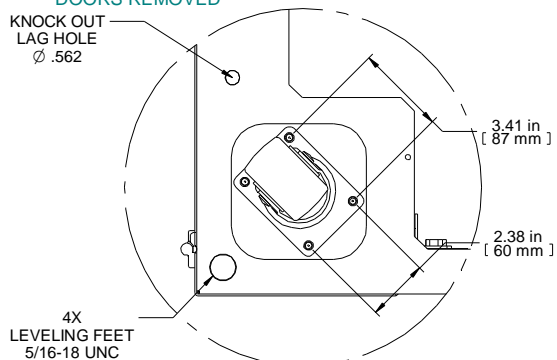

LIFT OFF
HINGES

1.03 in
[26 mm]

BOTTOM VIEW
BOTTOM OPENING

Item Number	Title	Quantity
1	H1 - FRAME (24WX48UX42D)	1
2	H1 - CURVED DOOR VENTED (24WX48U)	1
3	H1 - SPLIT DOORS VENTED (24WX48U)	1
4	TOP PANEL - SOLID	1
5	TOP PANEL - BRUSHED CABLE ENTRY	1
6	H1 PANEL RAIL SQ HOLE (PAIR)	2
7	PDU MTG BRKT	1
8	HEAVY DUTY SWIVEL CASTER	4

PART NUMBERS

H12448U42BK | PAINTED BLACK TEXTURE

50 Pack of mounting hardware included
See Hammond Website for Additional Accessories

Français

Pour tous les détails sur nos produits, svp veuillez consulter
notre site www.hammondmfg.com