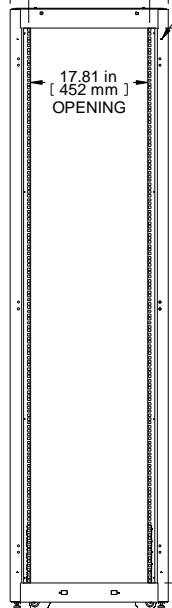

L.S. VIEW
DOORS REMOVED