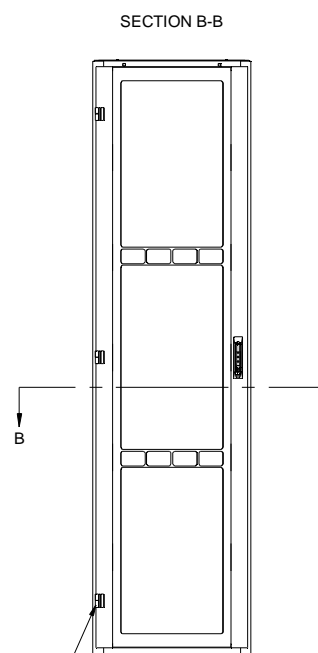

2X
 $\varnothing$ 4.00 X 7.00 INCH
KNOCK OUT CABLE ENTRY

4X
 $\varnothing$ 2.25 X 7.50 INCH
BRUSHED CABLE ENTRY

24.00 in
[610 mm]

18.35 in
[466 mm]
19" MTG

17.81 in
[452 mm]
OPENING

KNOCK OUTS
FOR GANGING

3

R.S. VIEW

LIFT OFF
HINGES

1.03 in
[26 mm]

Item Number	Title	Quantity
1	H1 - FRAME (24WX48UX42D)	1
2	H1 - CURVED DOOR VENTED (24WX48U)	1
3	H1 - SPLIT DOORS VENTED (24WX48U)	1
4	TOP PANEL - SOLID	1
5	TOP PANEL - BRUSHED CABLE ENTRY	1
6	H1 PANEL RAIL SQ HOLE (PAIR)	2
7	PDU MTG BRKT	1
8	HEAVY DUTY SWIVEL CASTER	4

PART NUMBERS

H12448U42BK | PAINTED BLACK TEXTURE

50 Pack of mounting hardware included
See Hammond Website for Additional Accessories

Français

Pour tous les détails sur nos produits, svp veuillez consulter
notre site www.hammondmfg.com