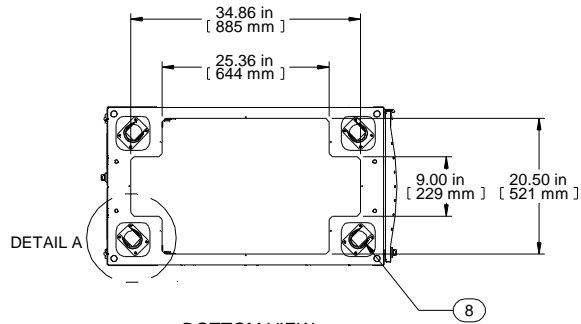

BOTTOM VIEW
BOTTOM OPENING