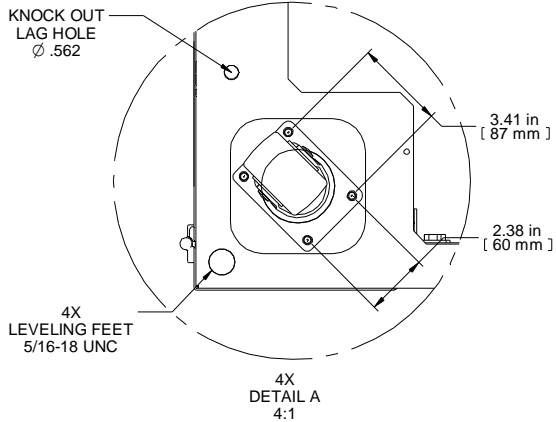

R.S. VIEW

BOTTOM VIEW
BOTTOM OPENING

Item Number	Title	Quantity
1	H1 - FRAME (24WX42UX42D)	1
2	H1 - CURVED DOOR VENTED (24WX42U)	1
3	H1 - SPLIT DOORS VENTED (24WX42U)	1
4	TOP PANEL - SOLID	1
5	TOP PANEL - BRUSHED CABLE ENTRY	1
6	H1 PANEL RAIL SQ HOLE (PAIR)	2
7	PDU MTG BRKT	1
8	HEAVY DUTY SWIVEL CASTER	4

PART NUMBERS

H12442U42BK | PAINTED BLACK TEXTURE

50 Pack of mounting hardware included
See Hammond Website for Additional Accessories

Français

Pour tous les détails sur nos produits, svp veuillez consulter notre site www.hammondmgf.com