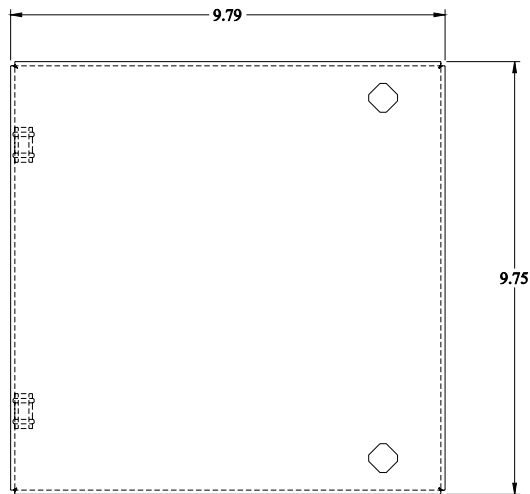

PART No. ESP1212

for more information visit
www.hammfg.com

Data subject to change without notice

Isometric drawing Not to Scale

SIDE VIEW

FRONT VIEW

ISOMETRIC VIEW

BOTTOM VIEW