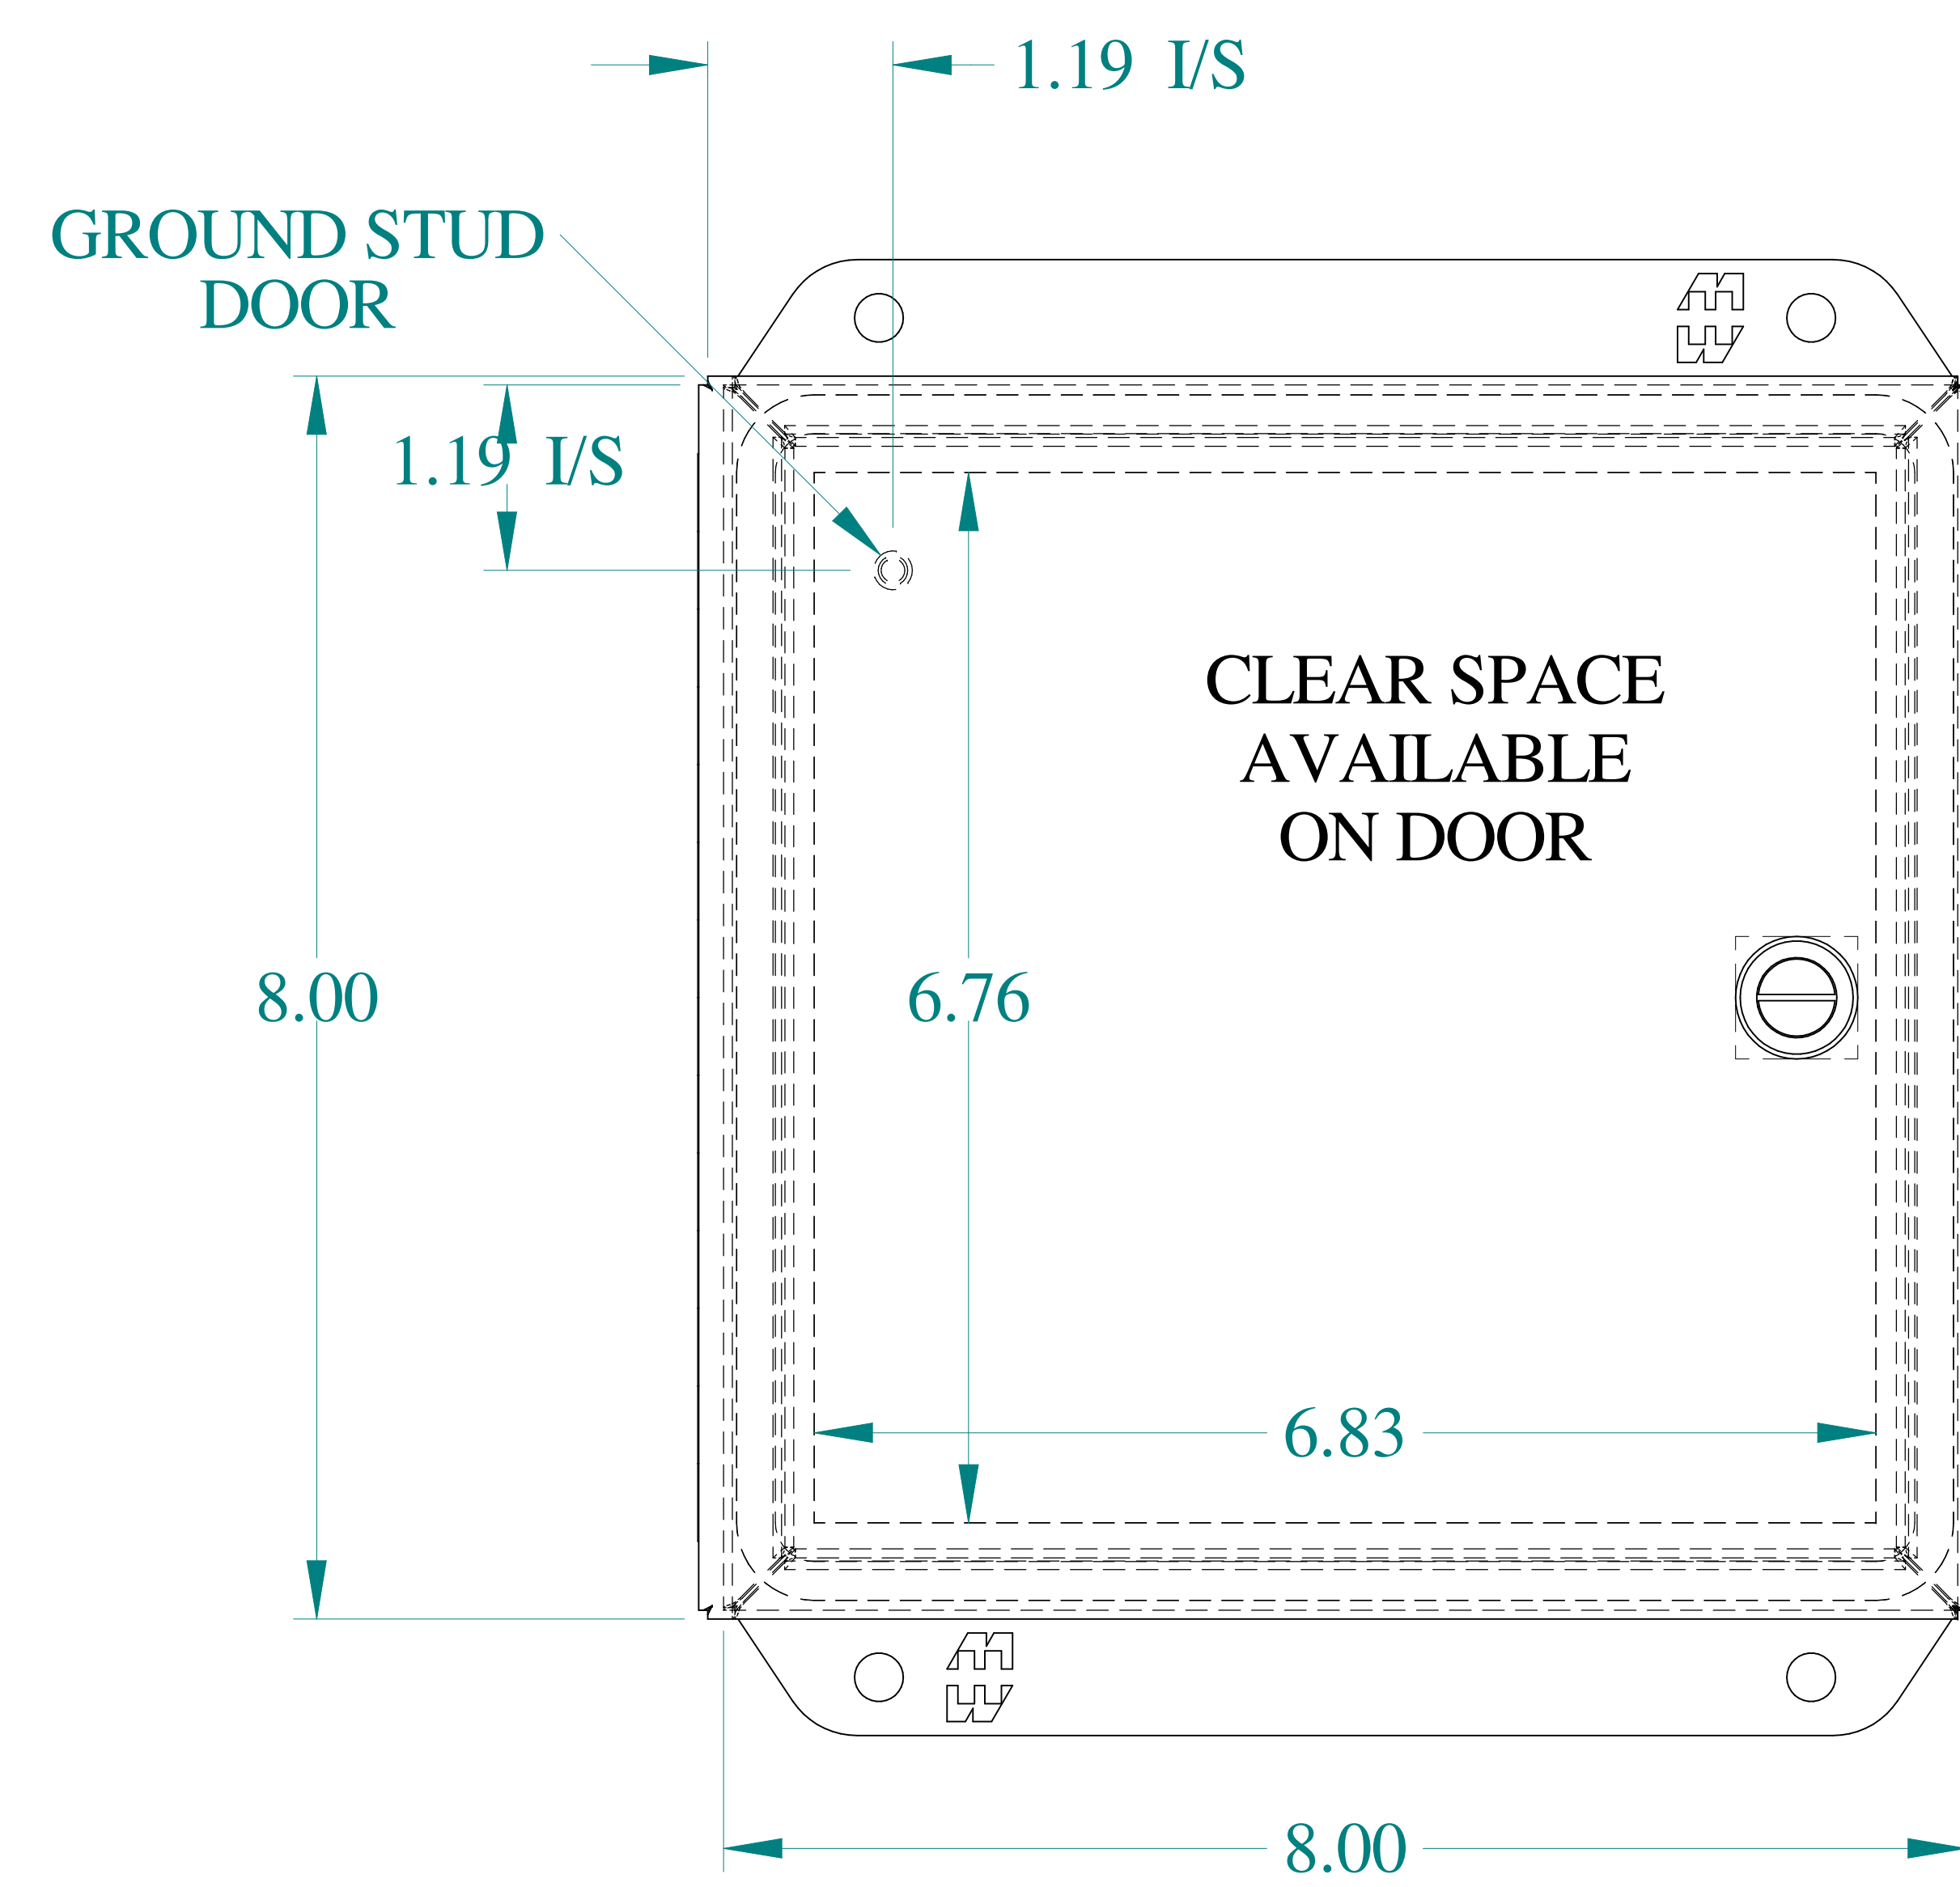

TOP VIEW

ISOMETRIC VIEWS

SIDE VIEW

FRONT VIEW

SIDE VIEW

BACK VIEW

BOTTOM VIEW

Data subject to change without notice.

Part # : EJ884SS

Date : Nov. 28, 2018

Link: www.hamfmfg.com/EJ884SS