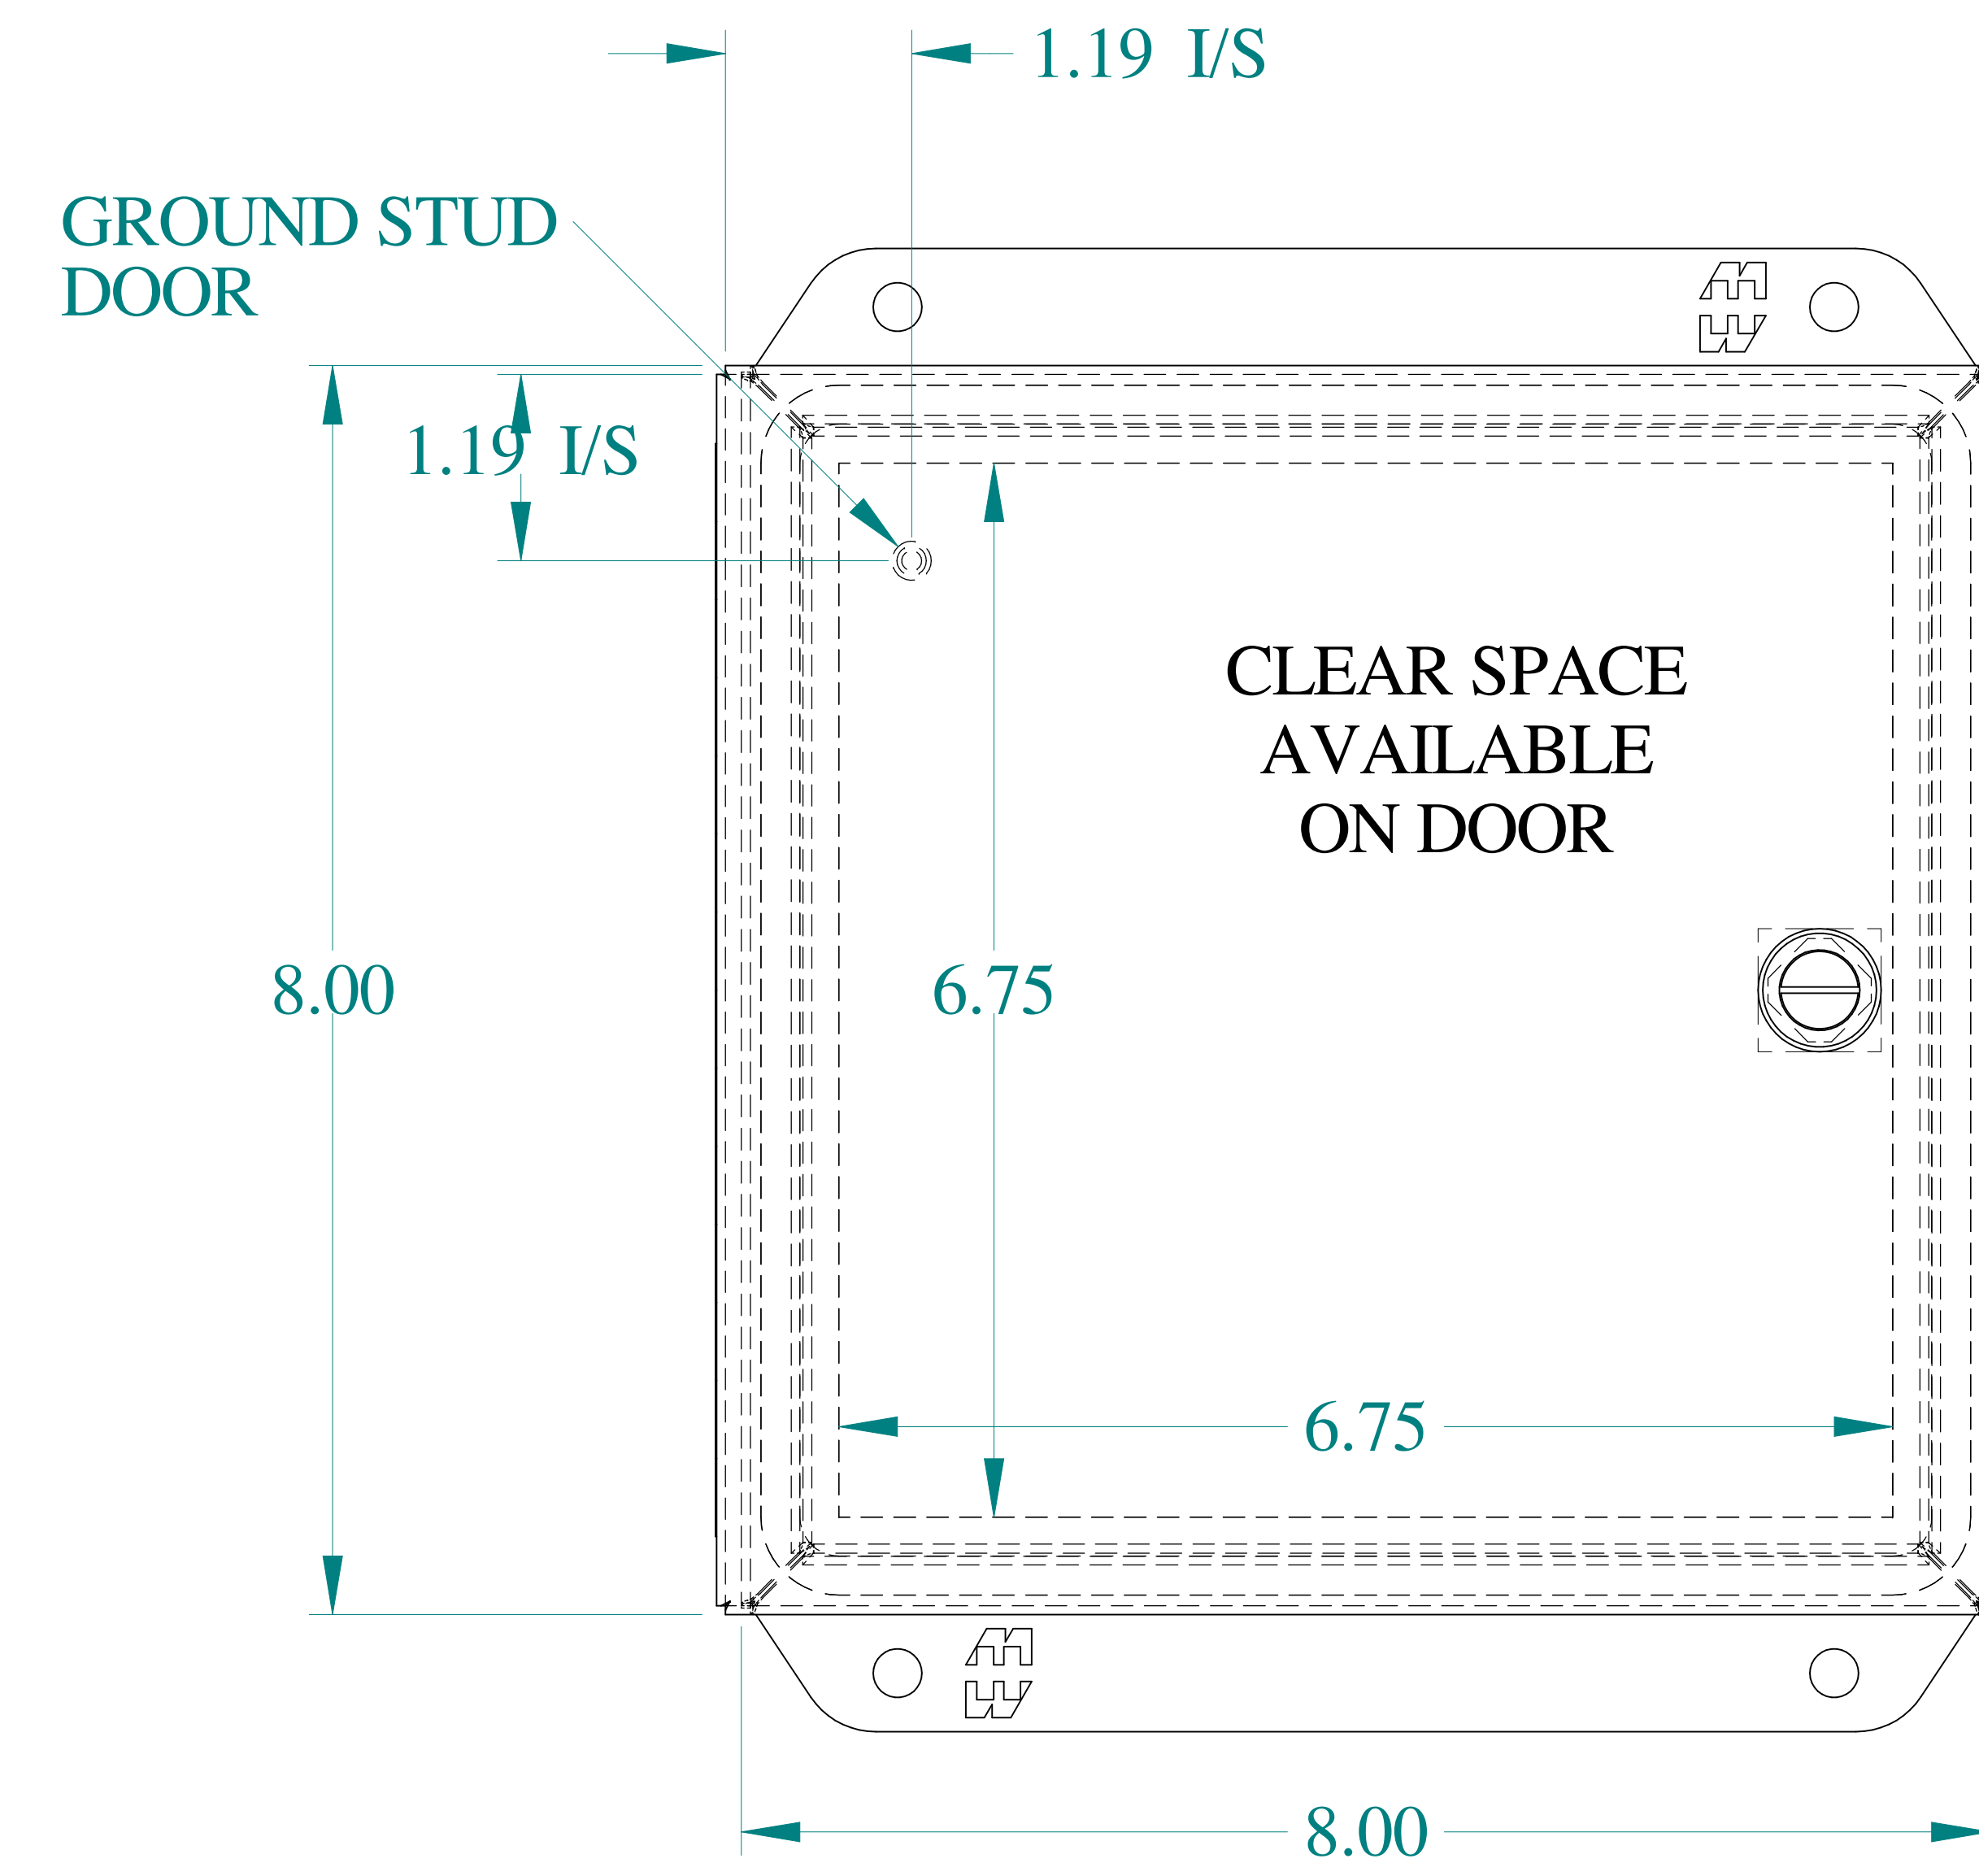

TOP VIEW

ISOMETRIC VIEWS

SIDE VIEW

FRONT VIEW

SIDE VIEW

BACK VIEW

BOTTOM VIEW

Data subject to change without notice.

Part # : EJ884

Date : Oct. 30, 2018

Link: www.hamfmfg.com/EJ884