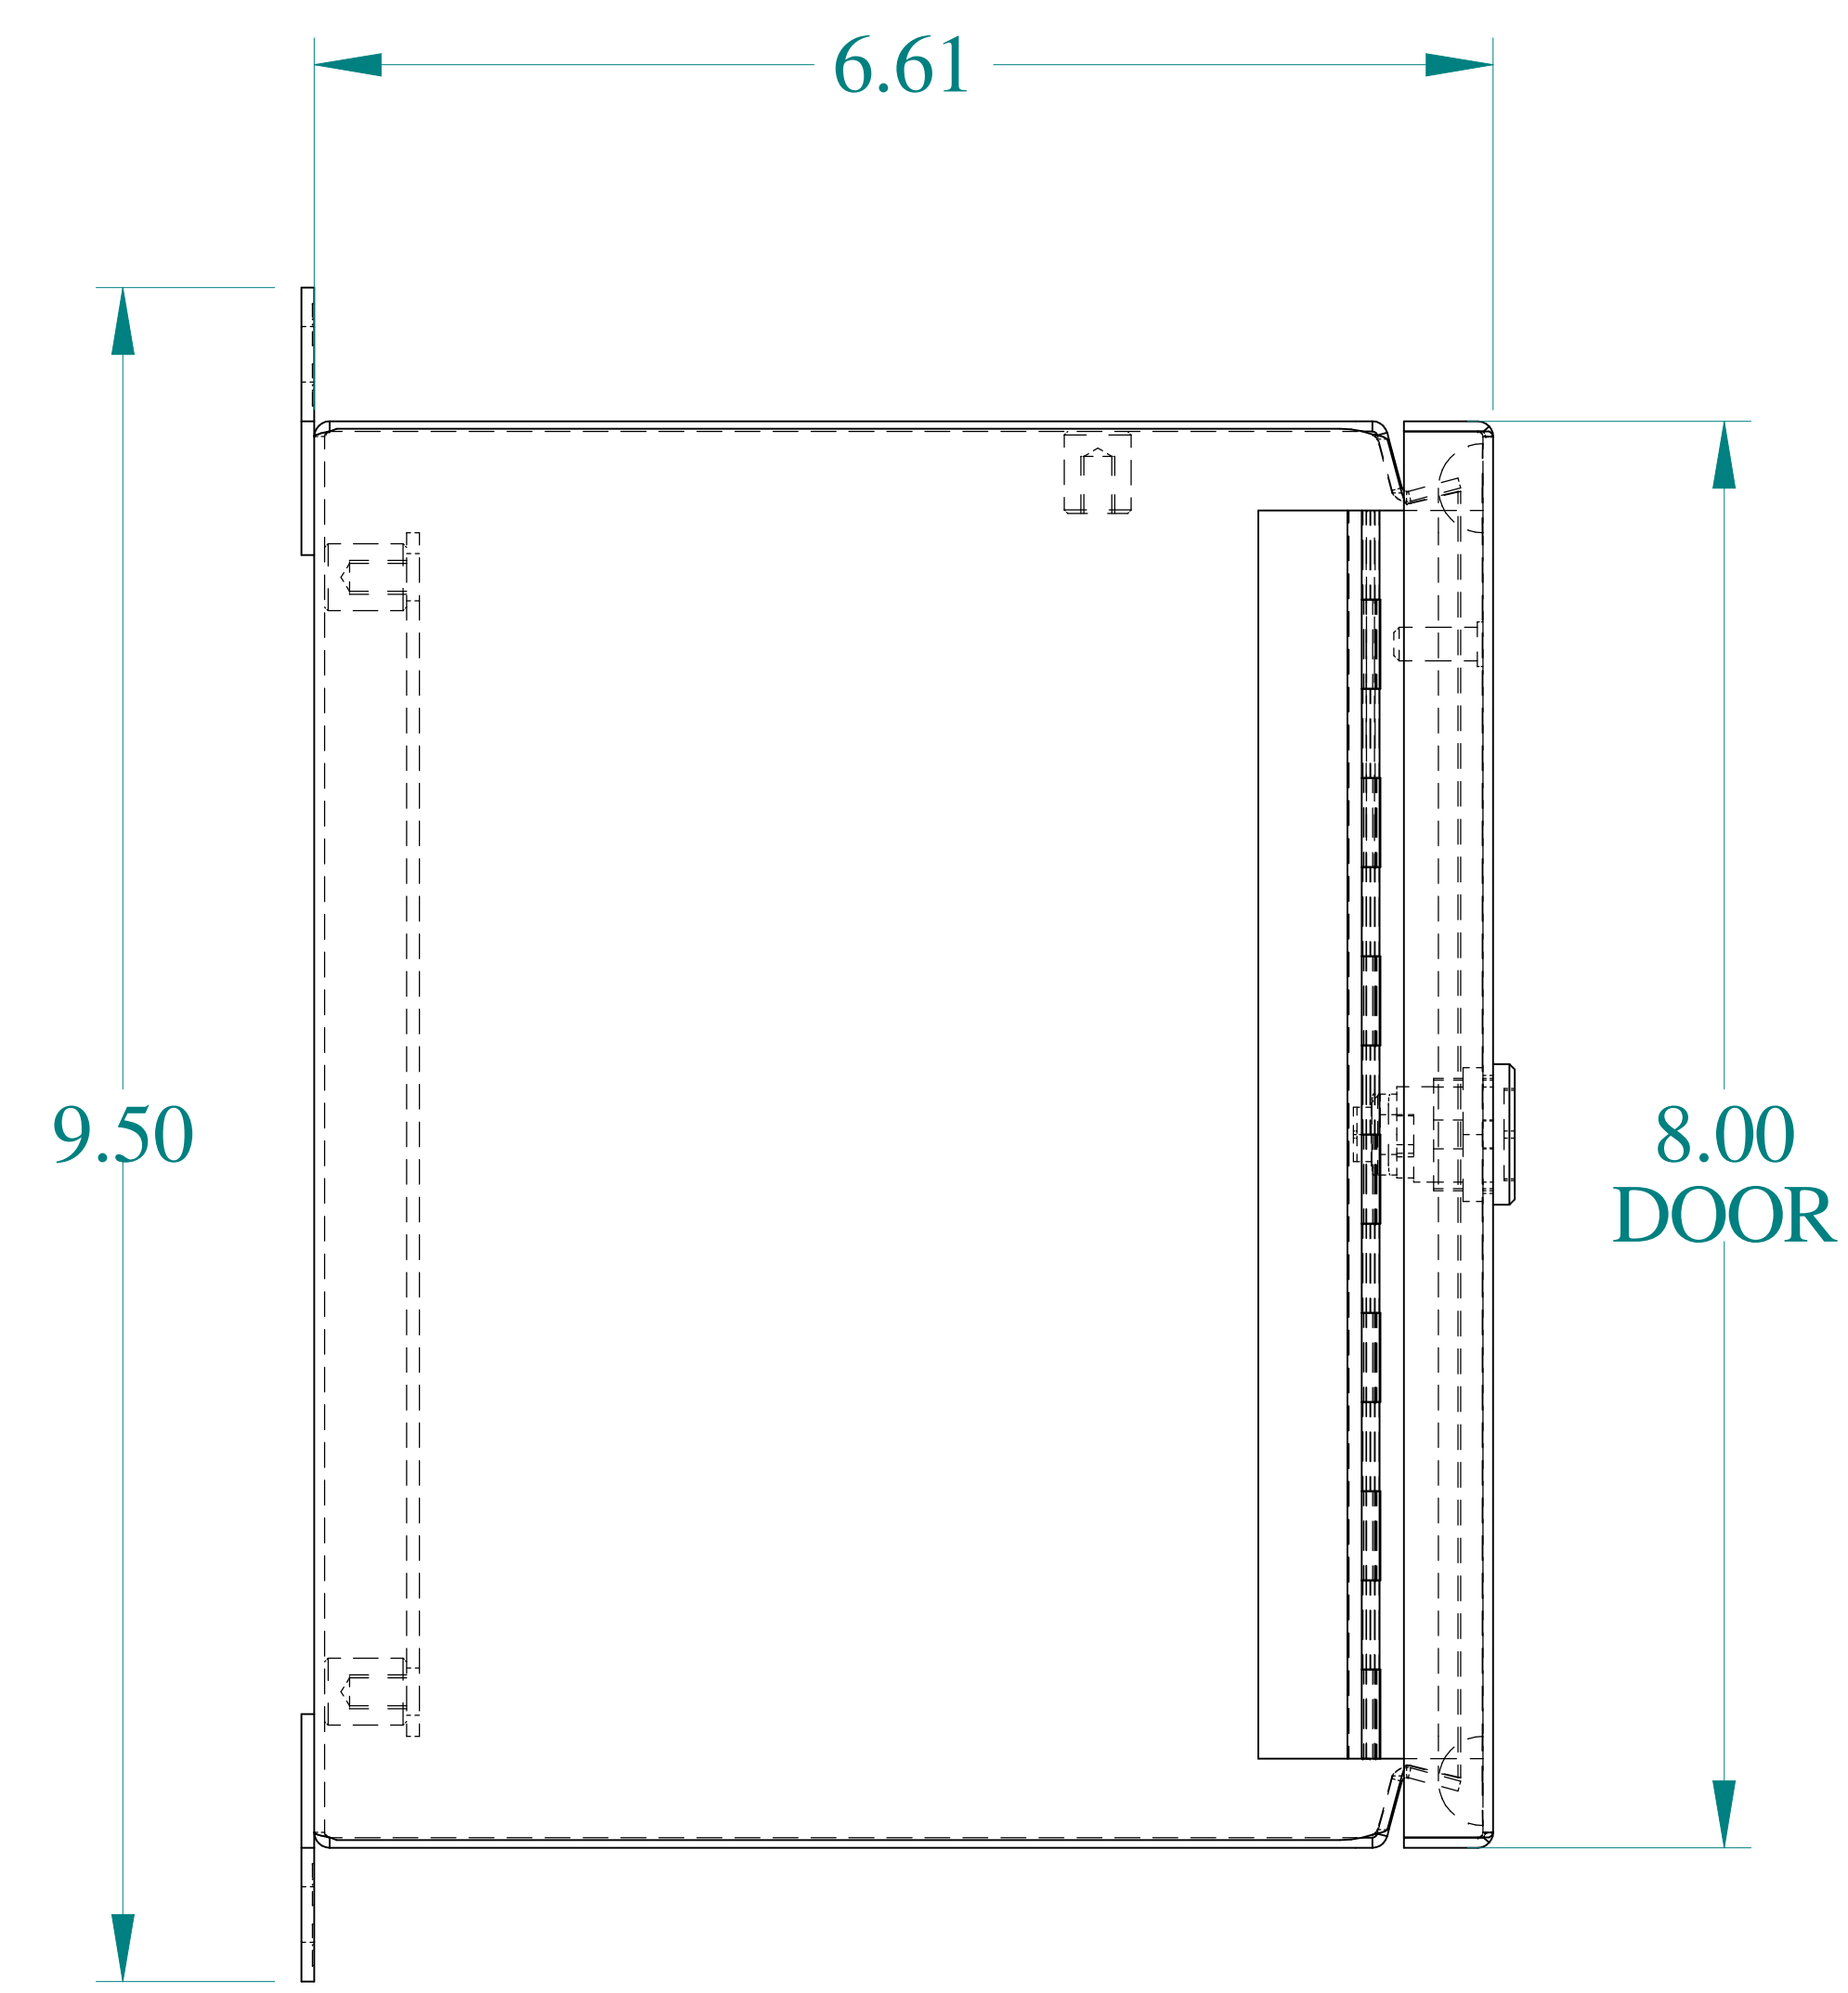

TOP VIEW

ISOMETRIC VIEWS

SIDE VIEW

FRONT VIEW

SIDE VIEW

BACK VIEW

BOTTOM VIEW

Data subject to change without notice.

Part # : EJ866

Date : Oct. 30, 2018

Link: www.hamfmfg.com/EJ866