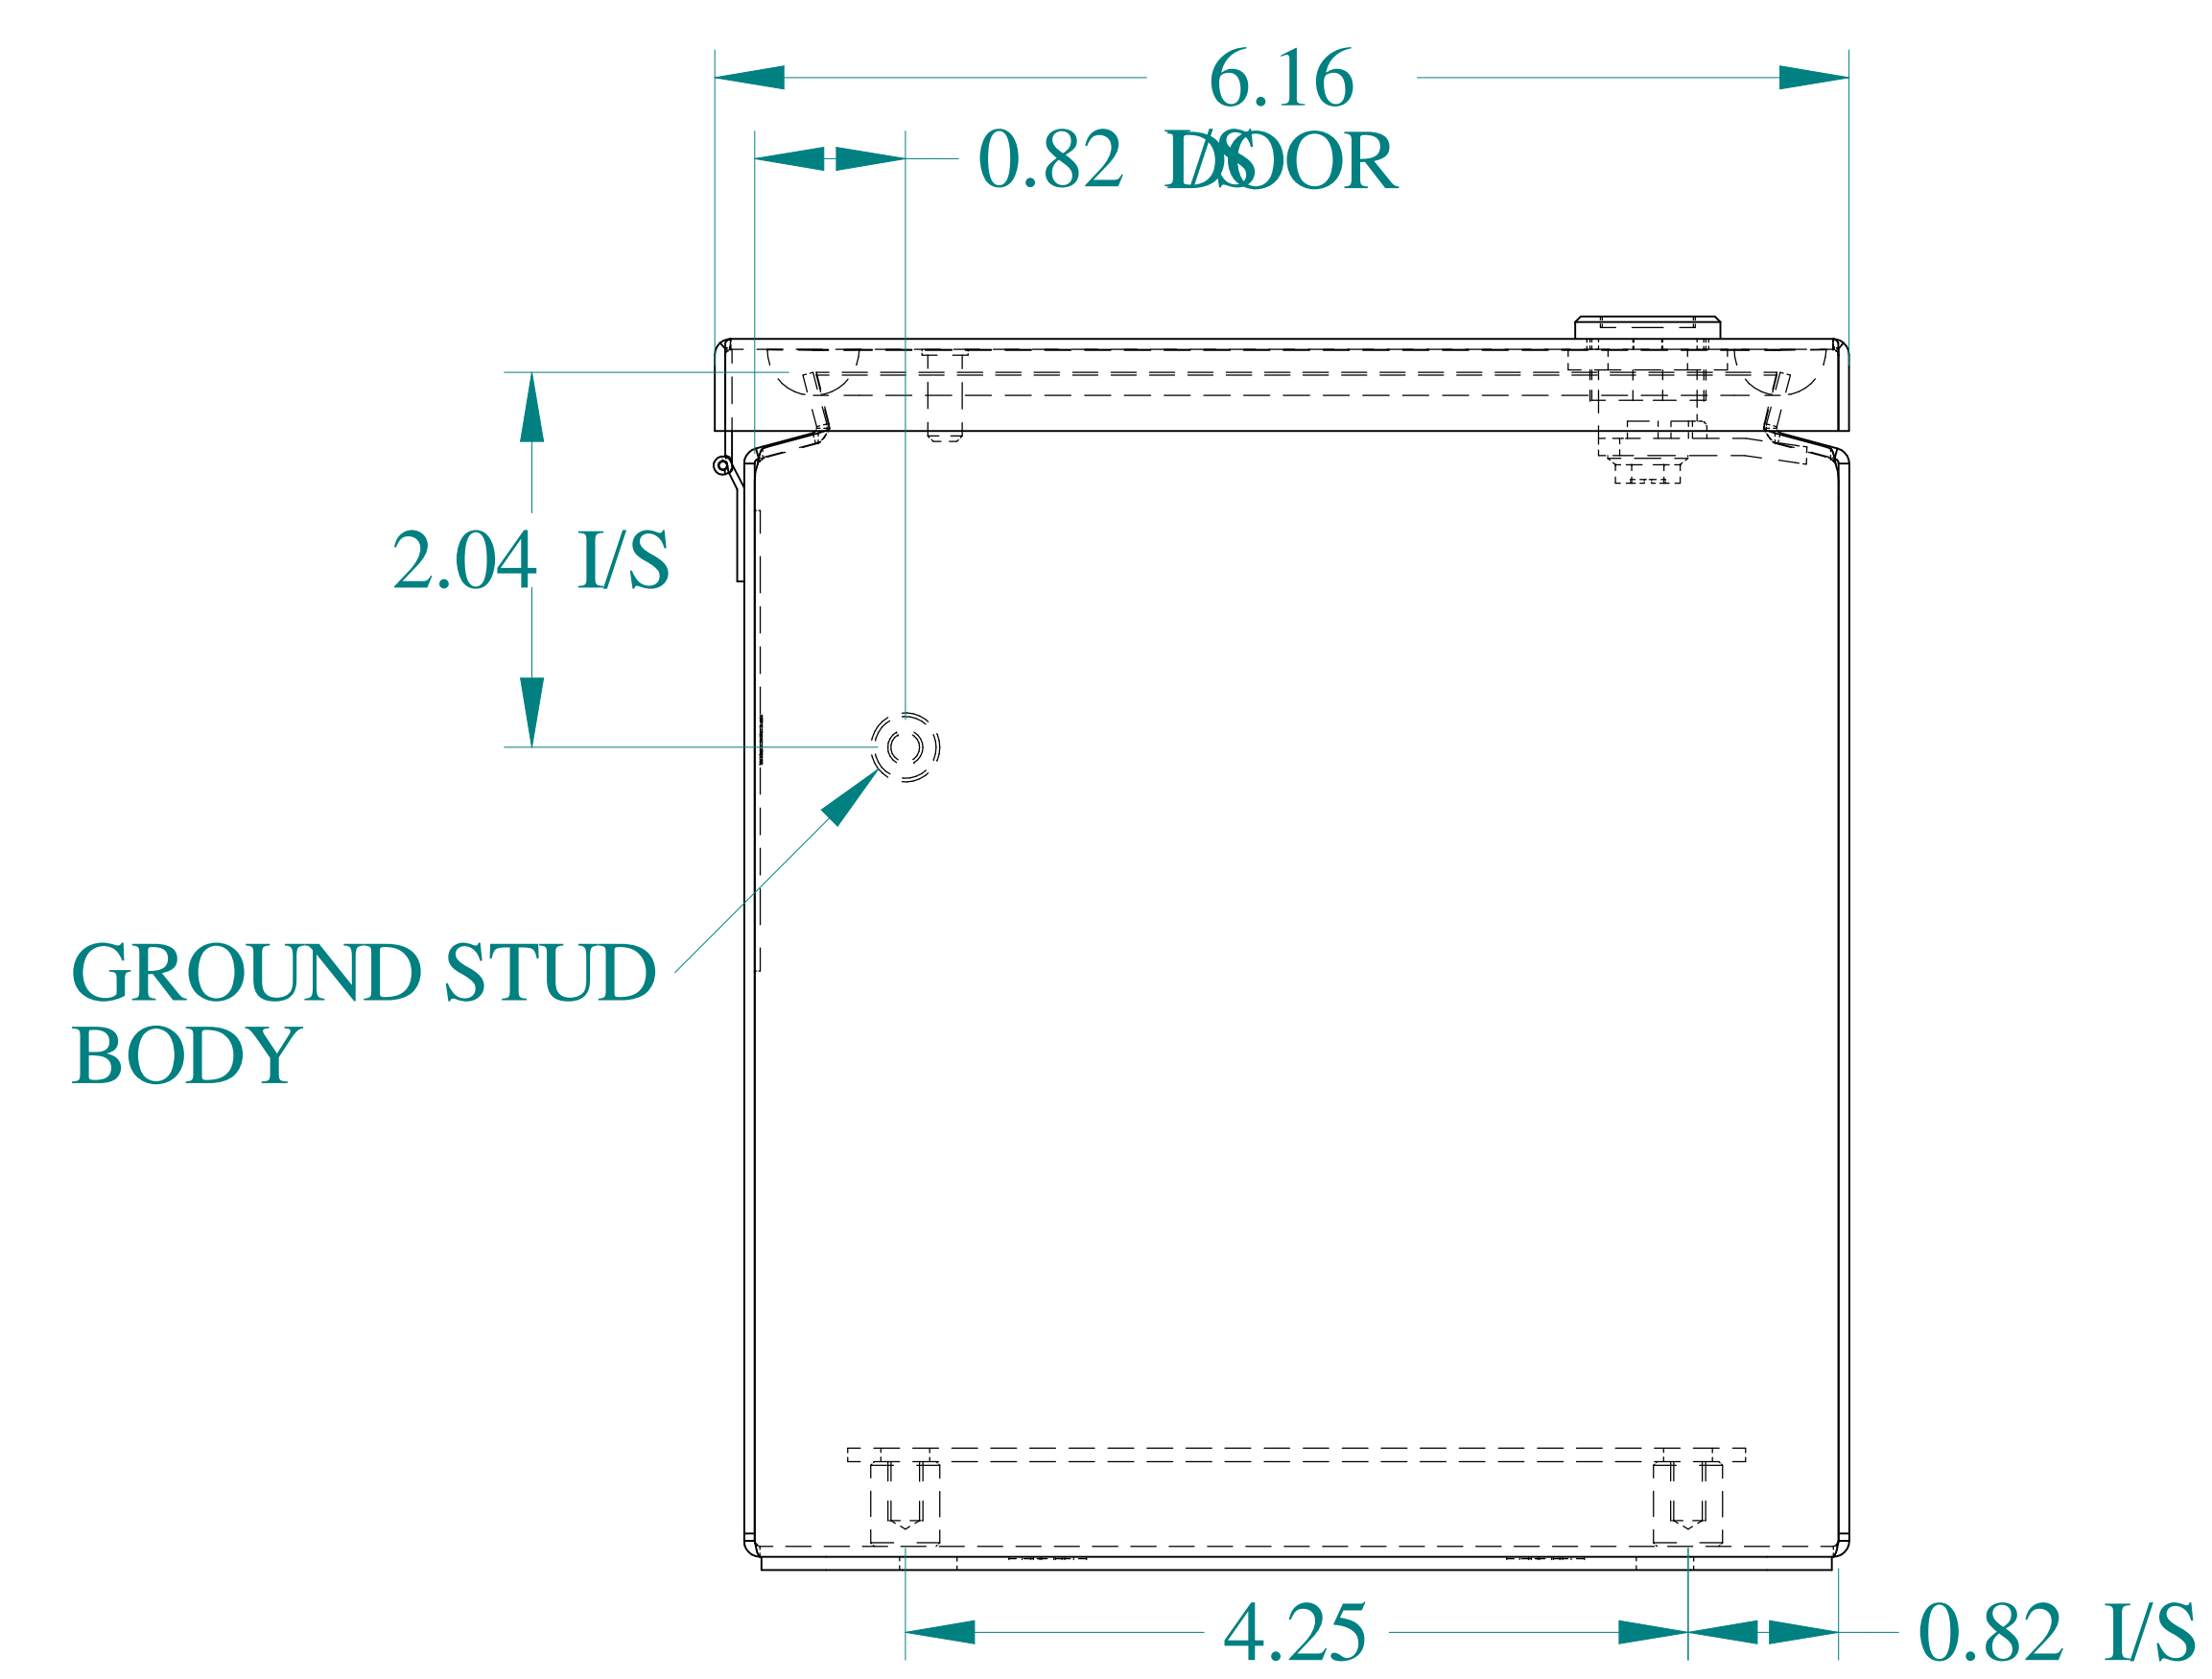

TOP VIEW

ISOMETRIC VIEWS

SIDE VIEW

FRONT VIEW

SIDE VIEW

BACK VIEW

BOTTOM VIEW

Data subject to change without notice.

Part # : EJ866

Date : Oct. 30, 2018

Link: www.hamfmfg.com/EJ866