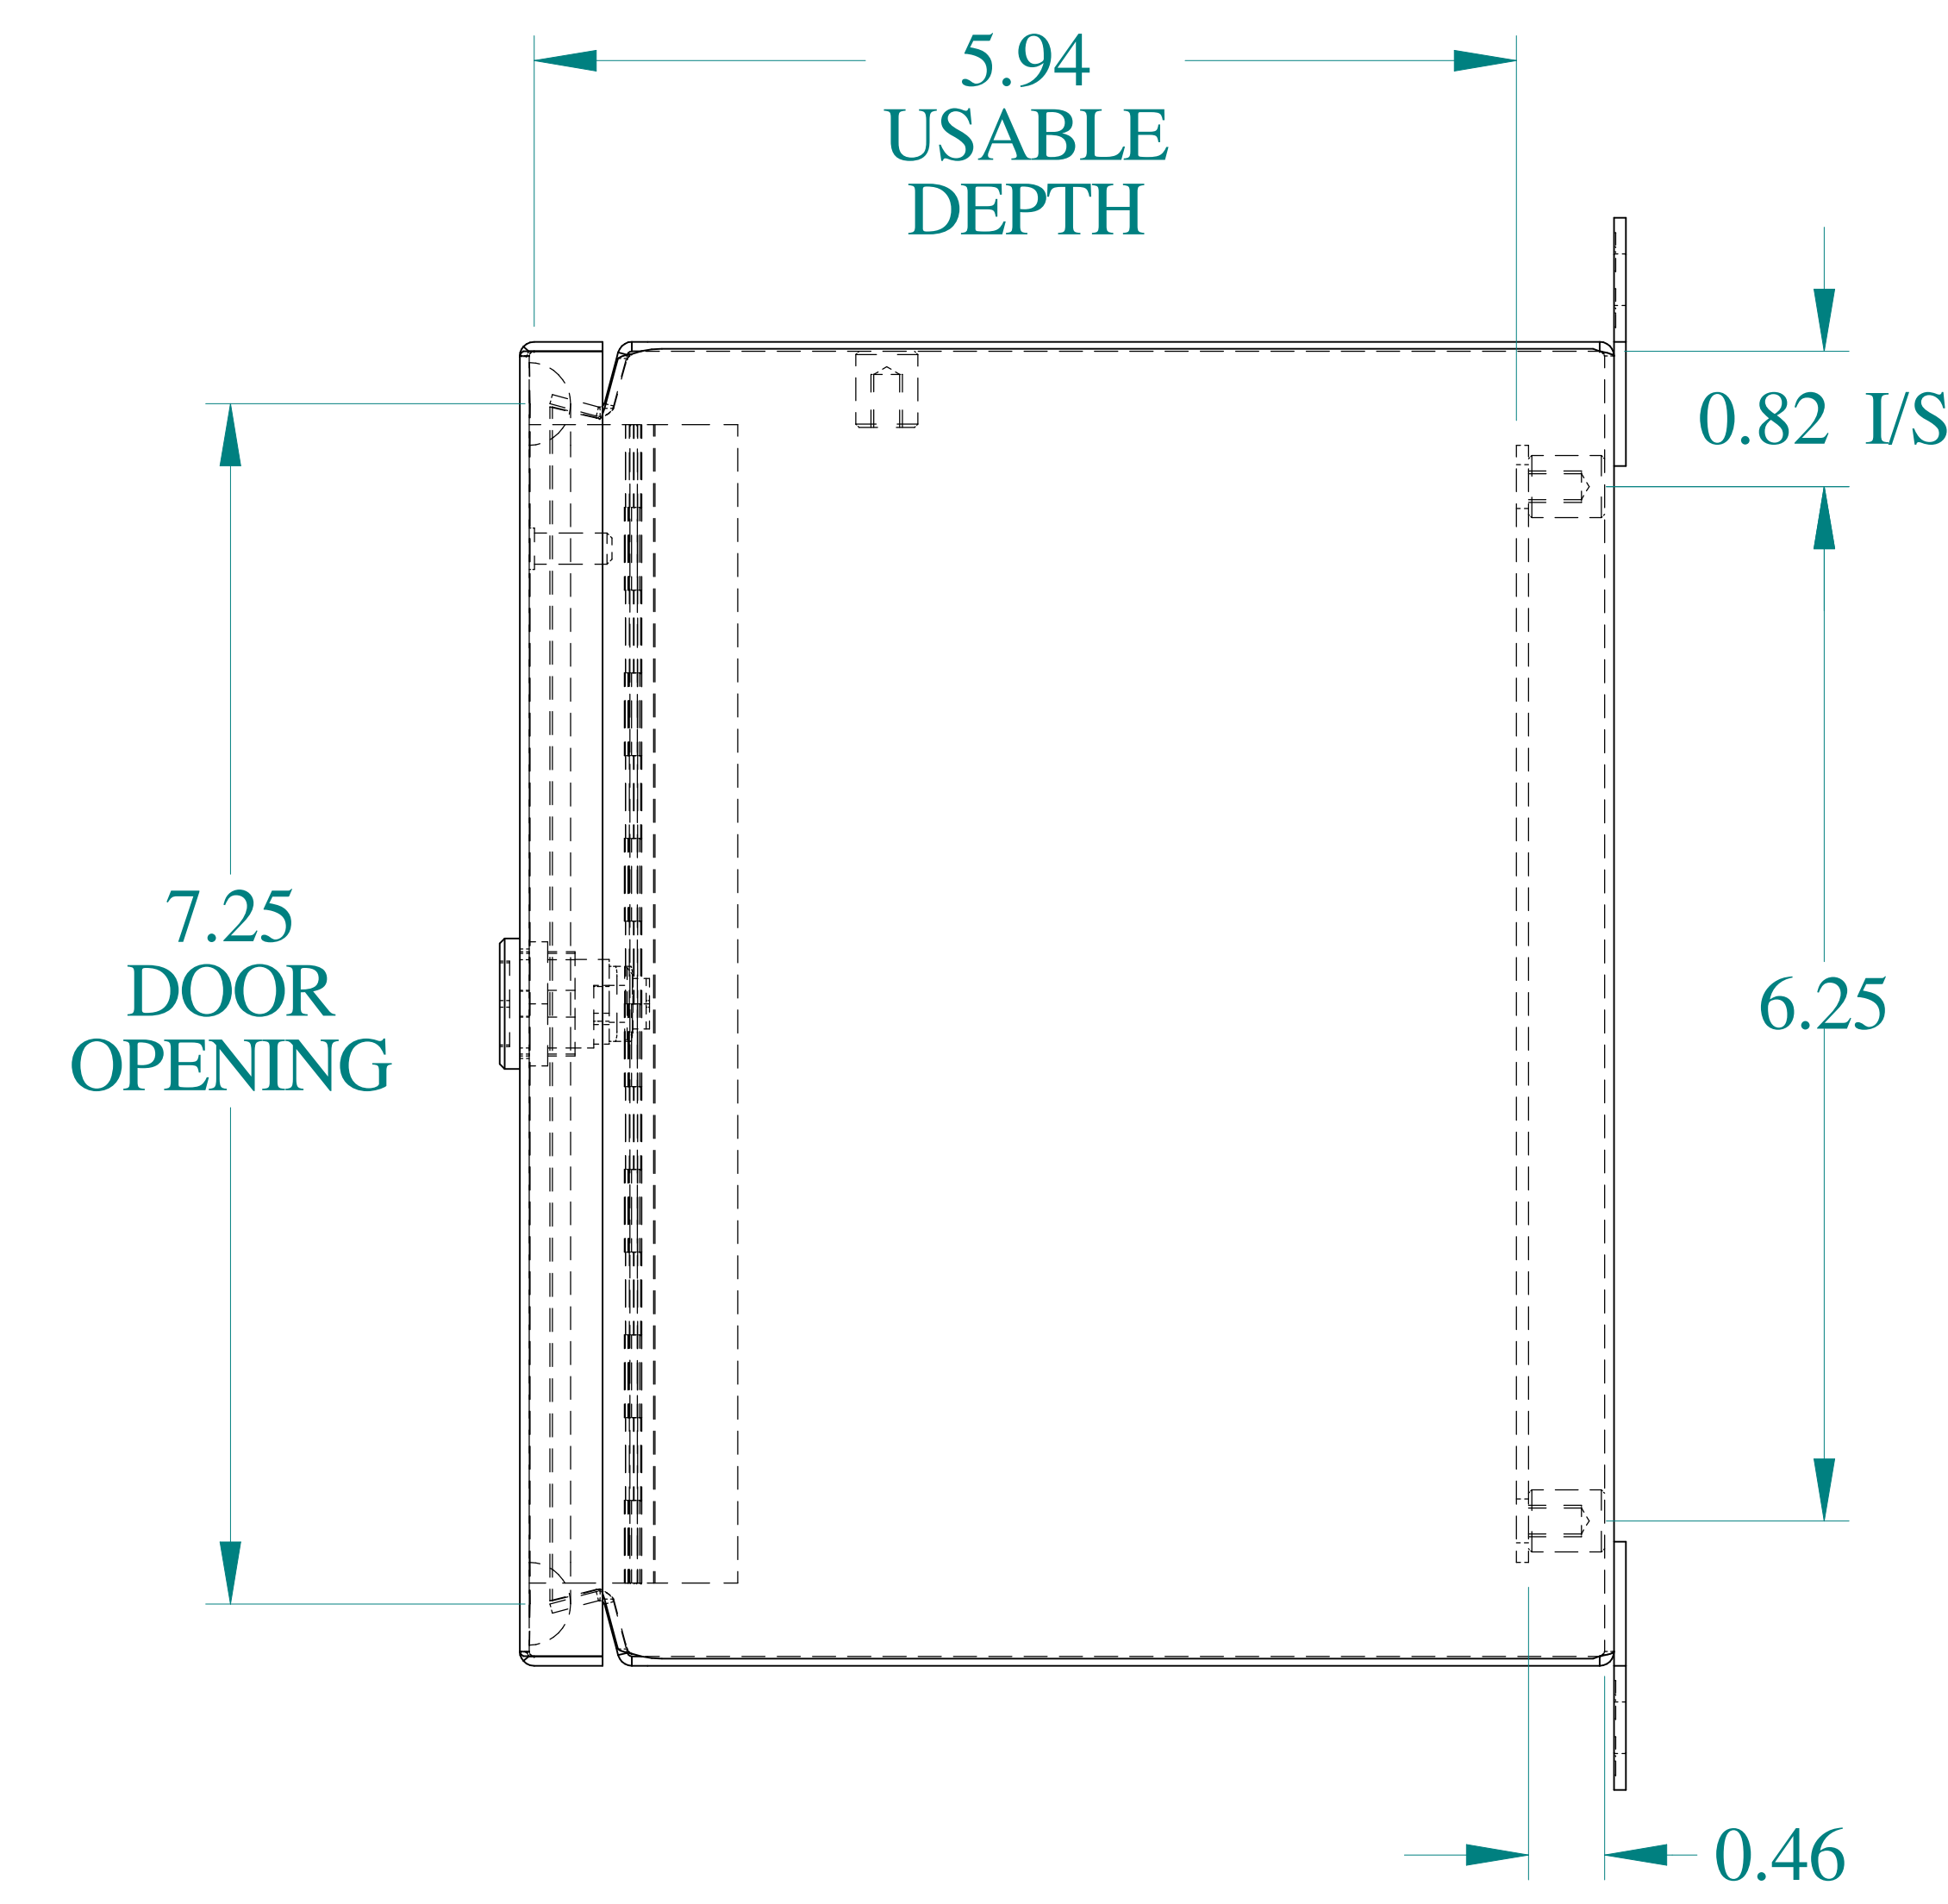

TOP VIEW

ISOMETRIC VIEWS

SIDE VIEW

FRONT VIEW

SIDE VIEW

BACK VIEW

BOTTOM VIEW

Data subject to change without notice.

Part # : EJ866

Date : Oct. 30, 2018

Link: www.hamfmfg.com/EJ866