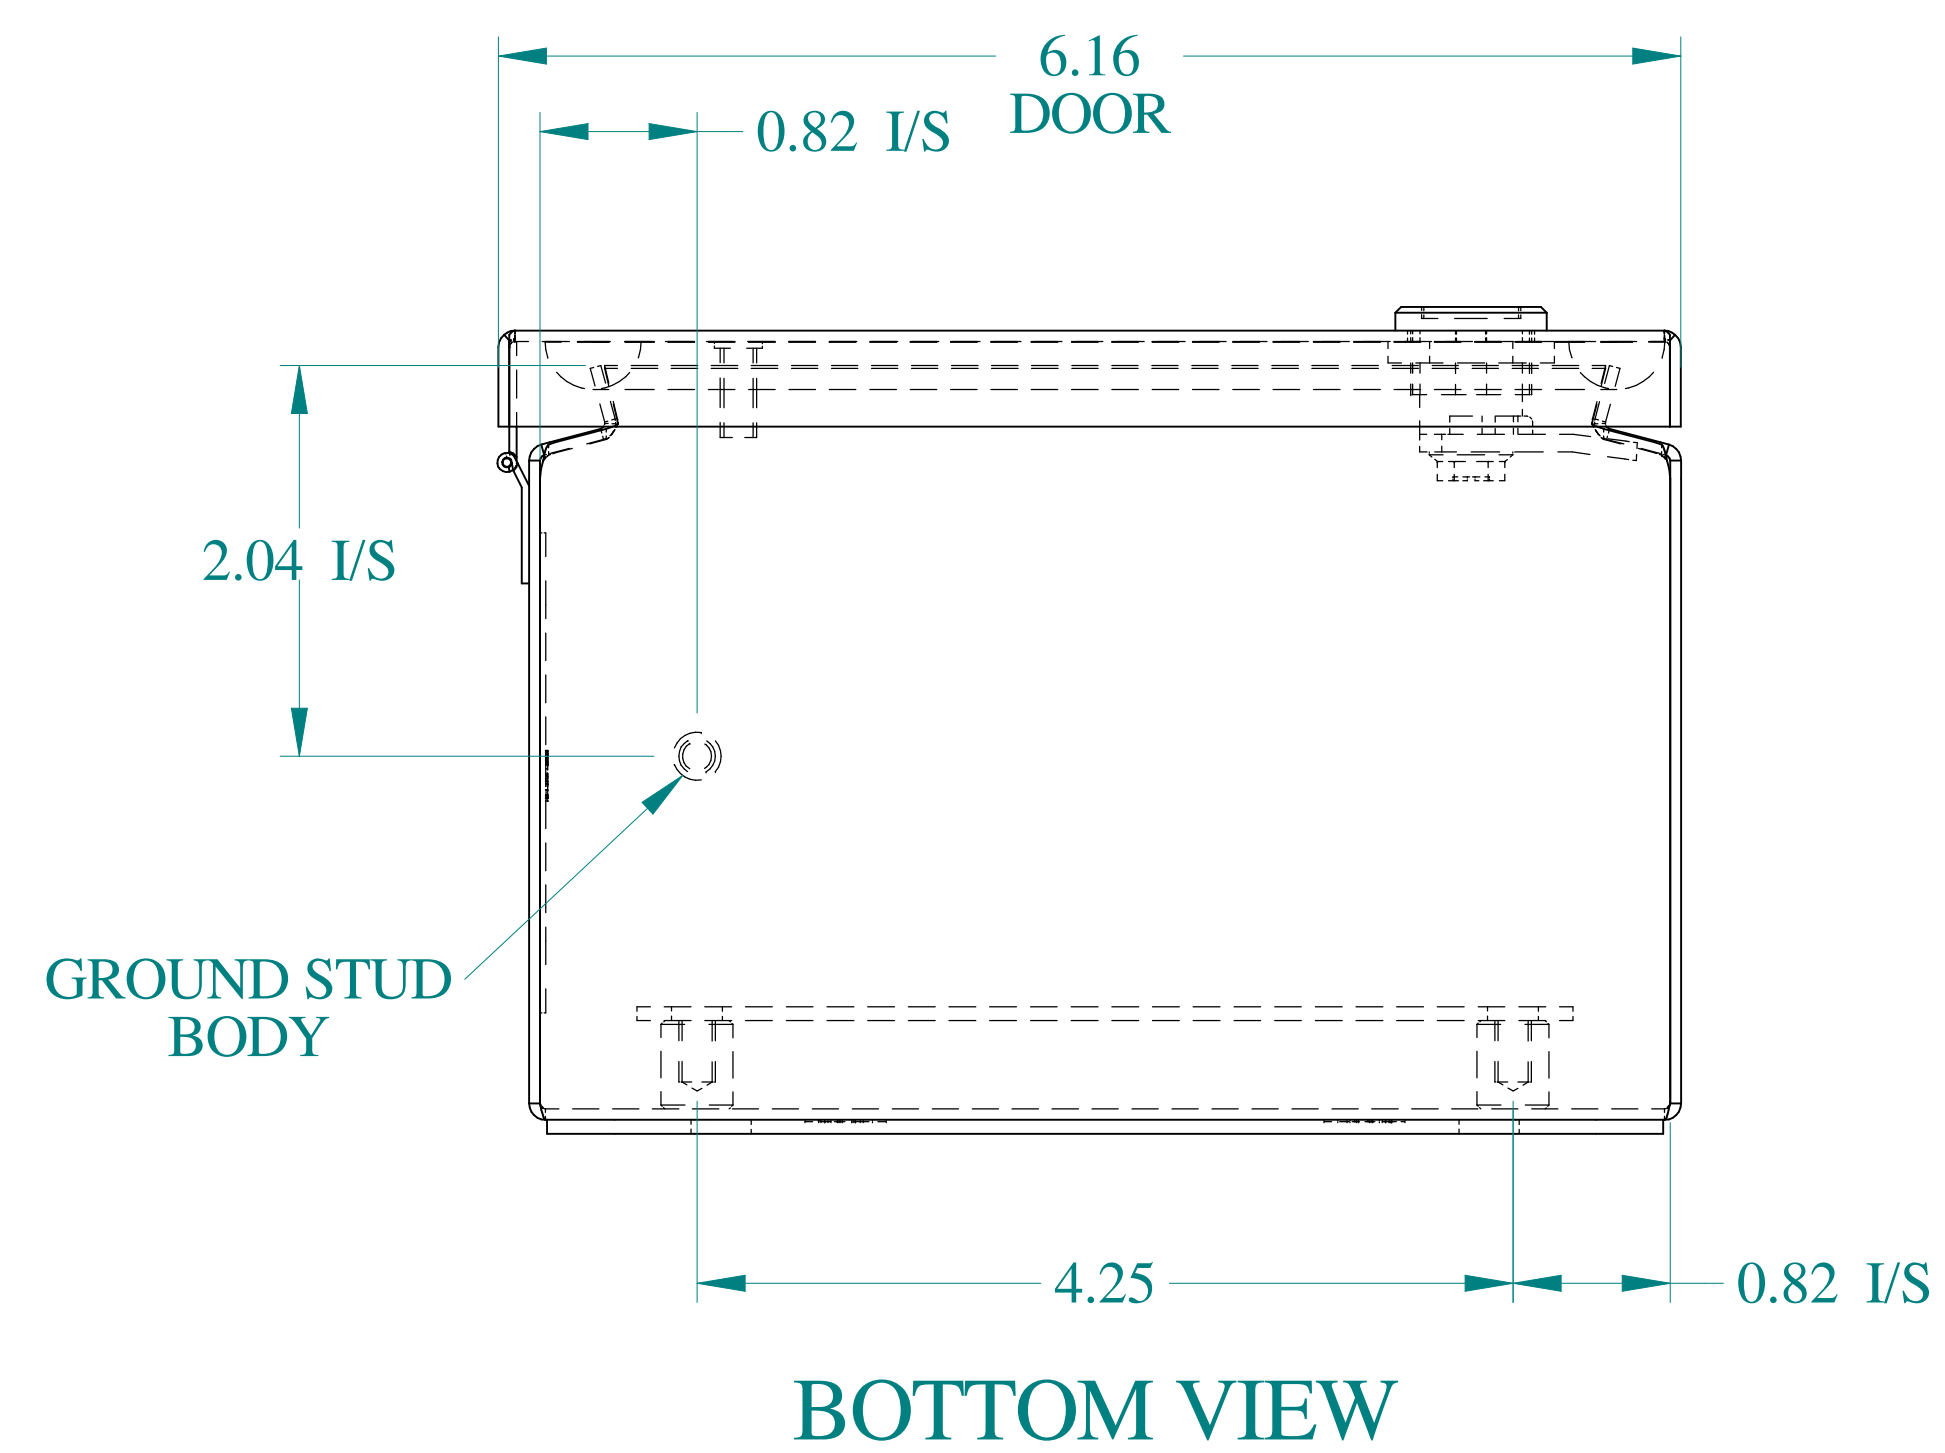

TOP VIEW

ISOMETRIC VIEWS

SIDE VIEW

FRONT VIEW

SIDE VIEW

BOTTOM VIEW

Data subject to change without notice.

Part # : EJ863SS