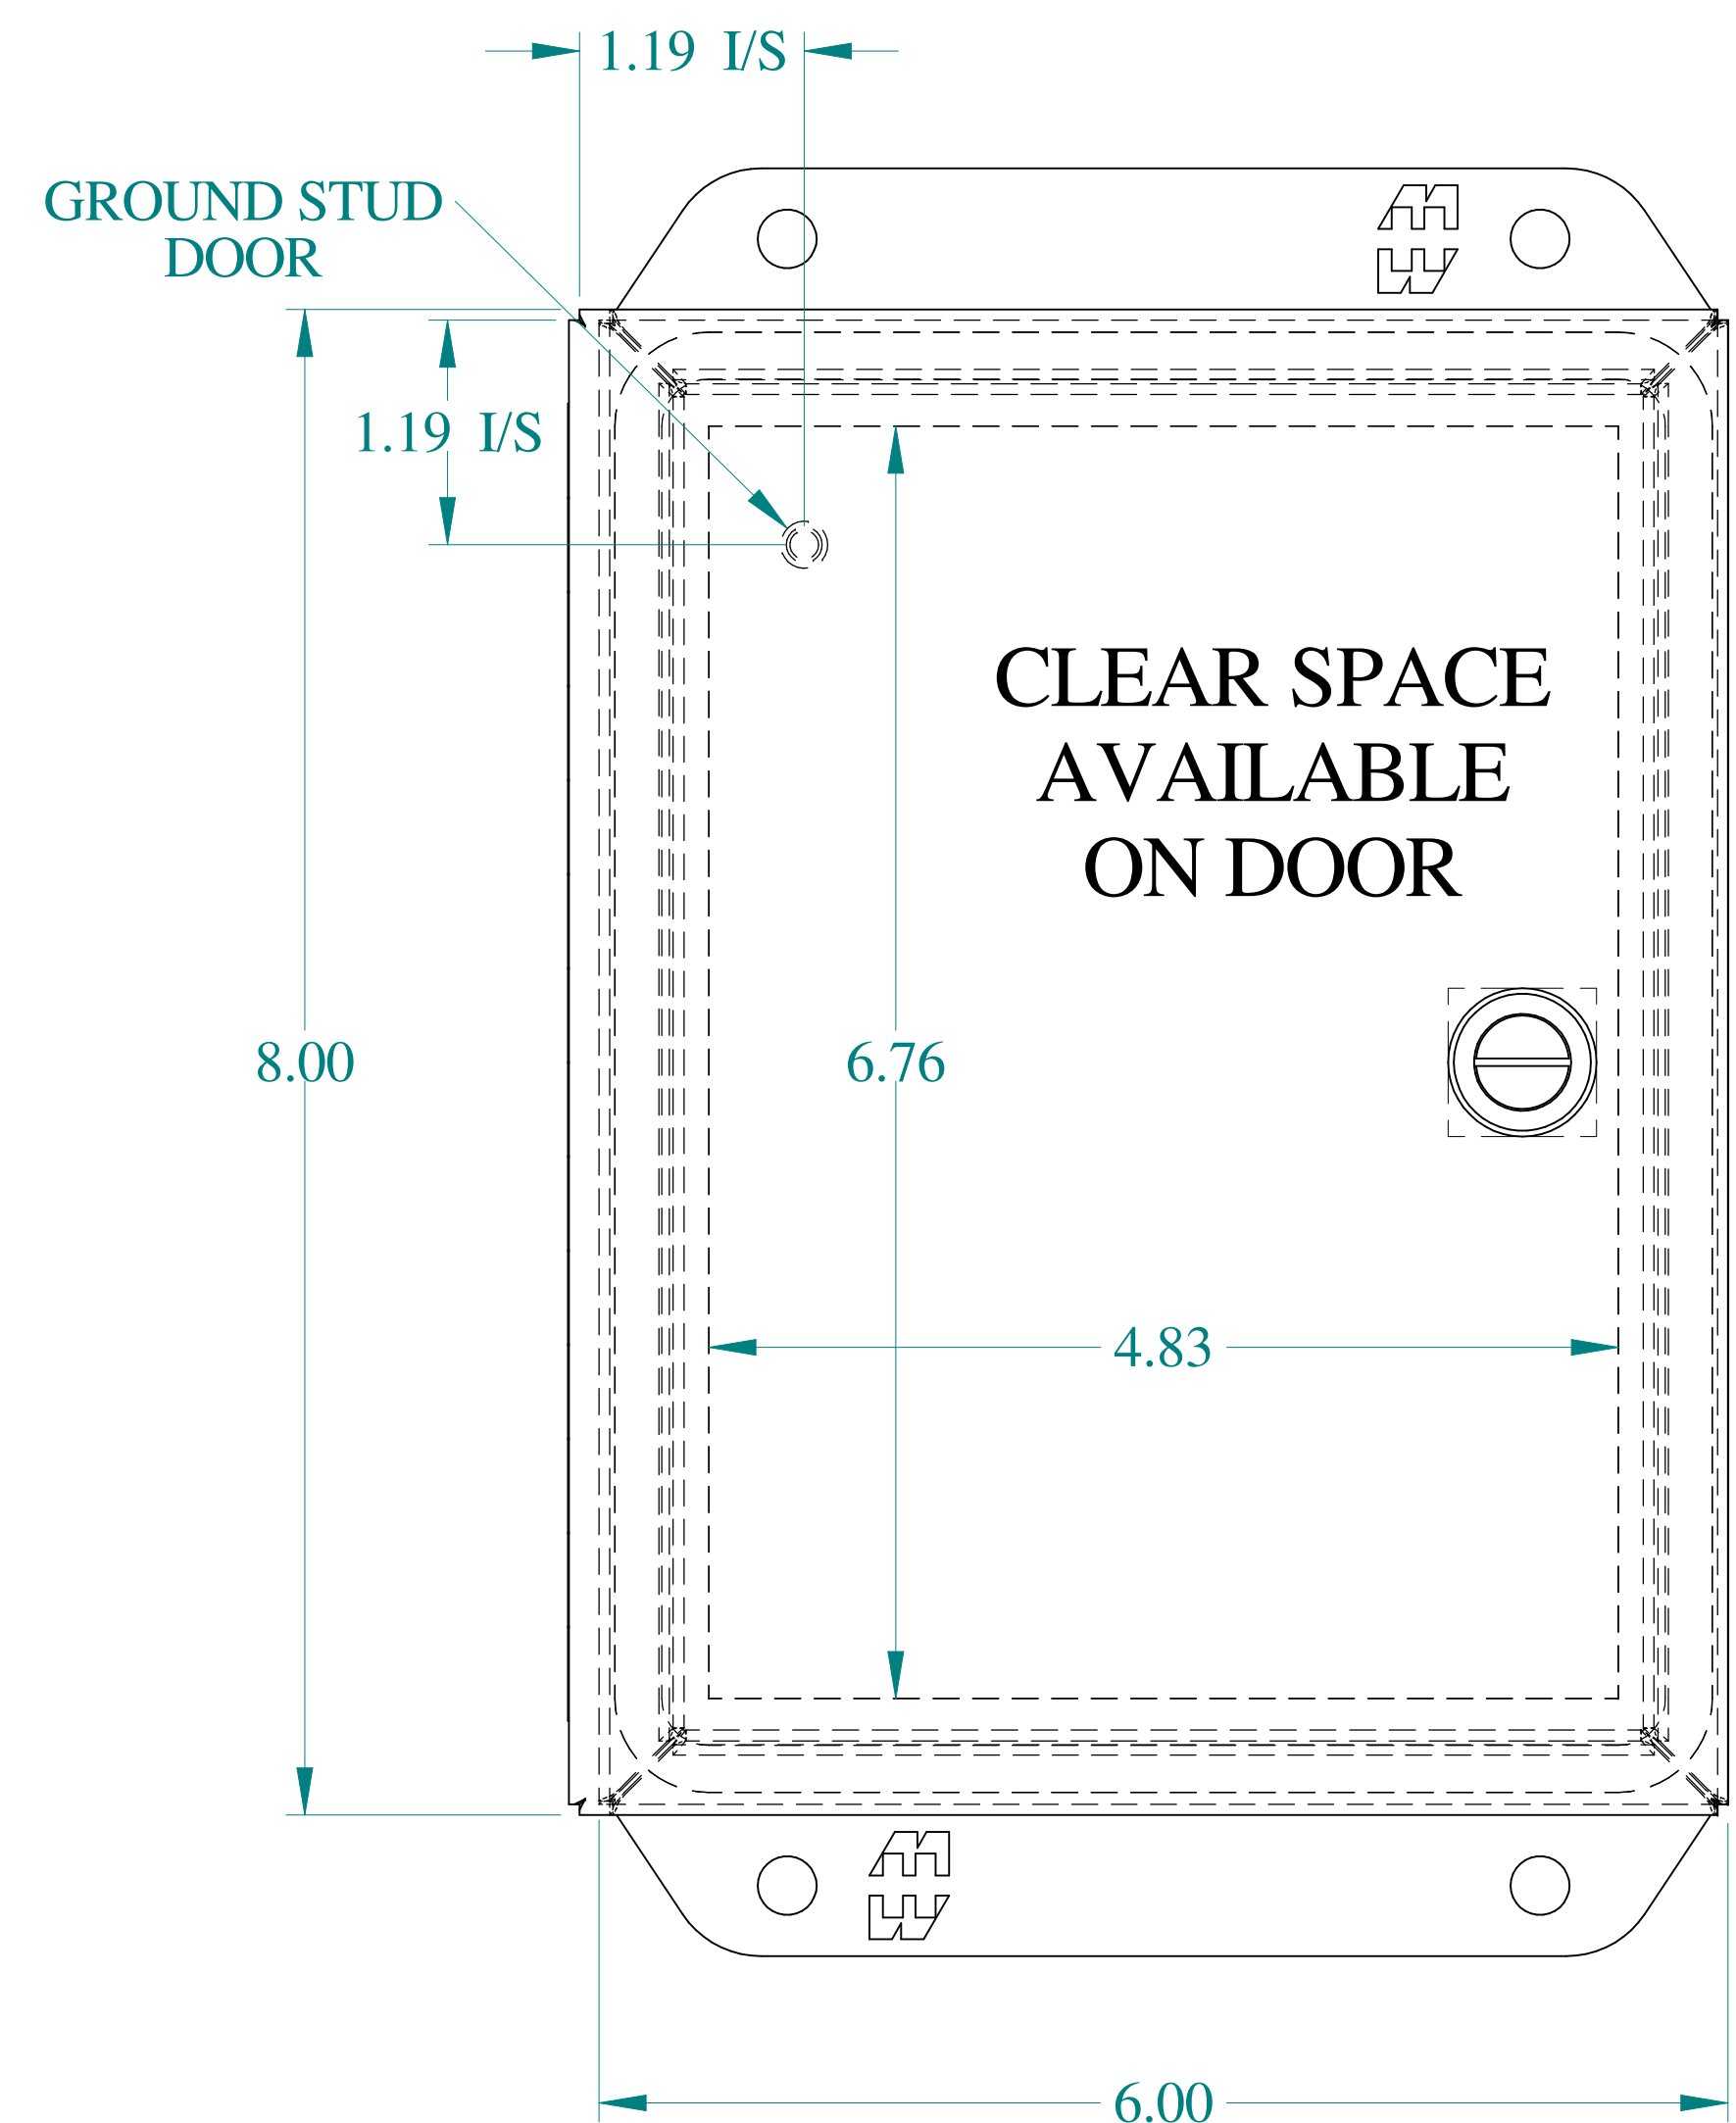

TOP VIEW

ISOMETRIC VIEWS

SIDE VIEW

FRONT VIEW

SIDE VIEW

BOTTOM VIEW

Data subject to change without notice.

Part # : EJ863SS