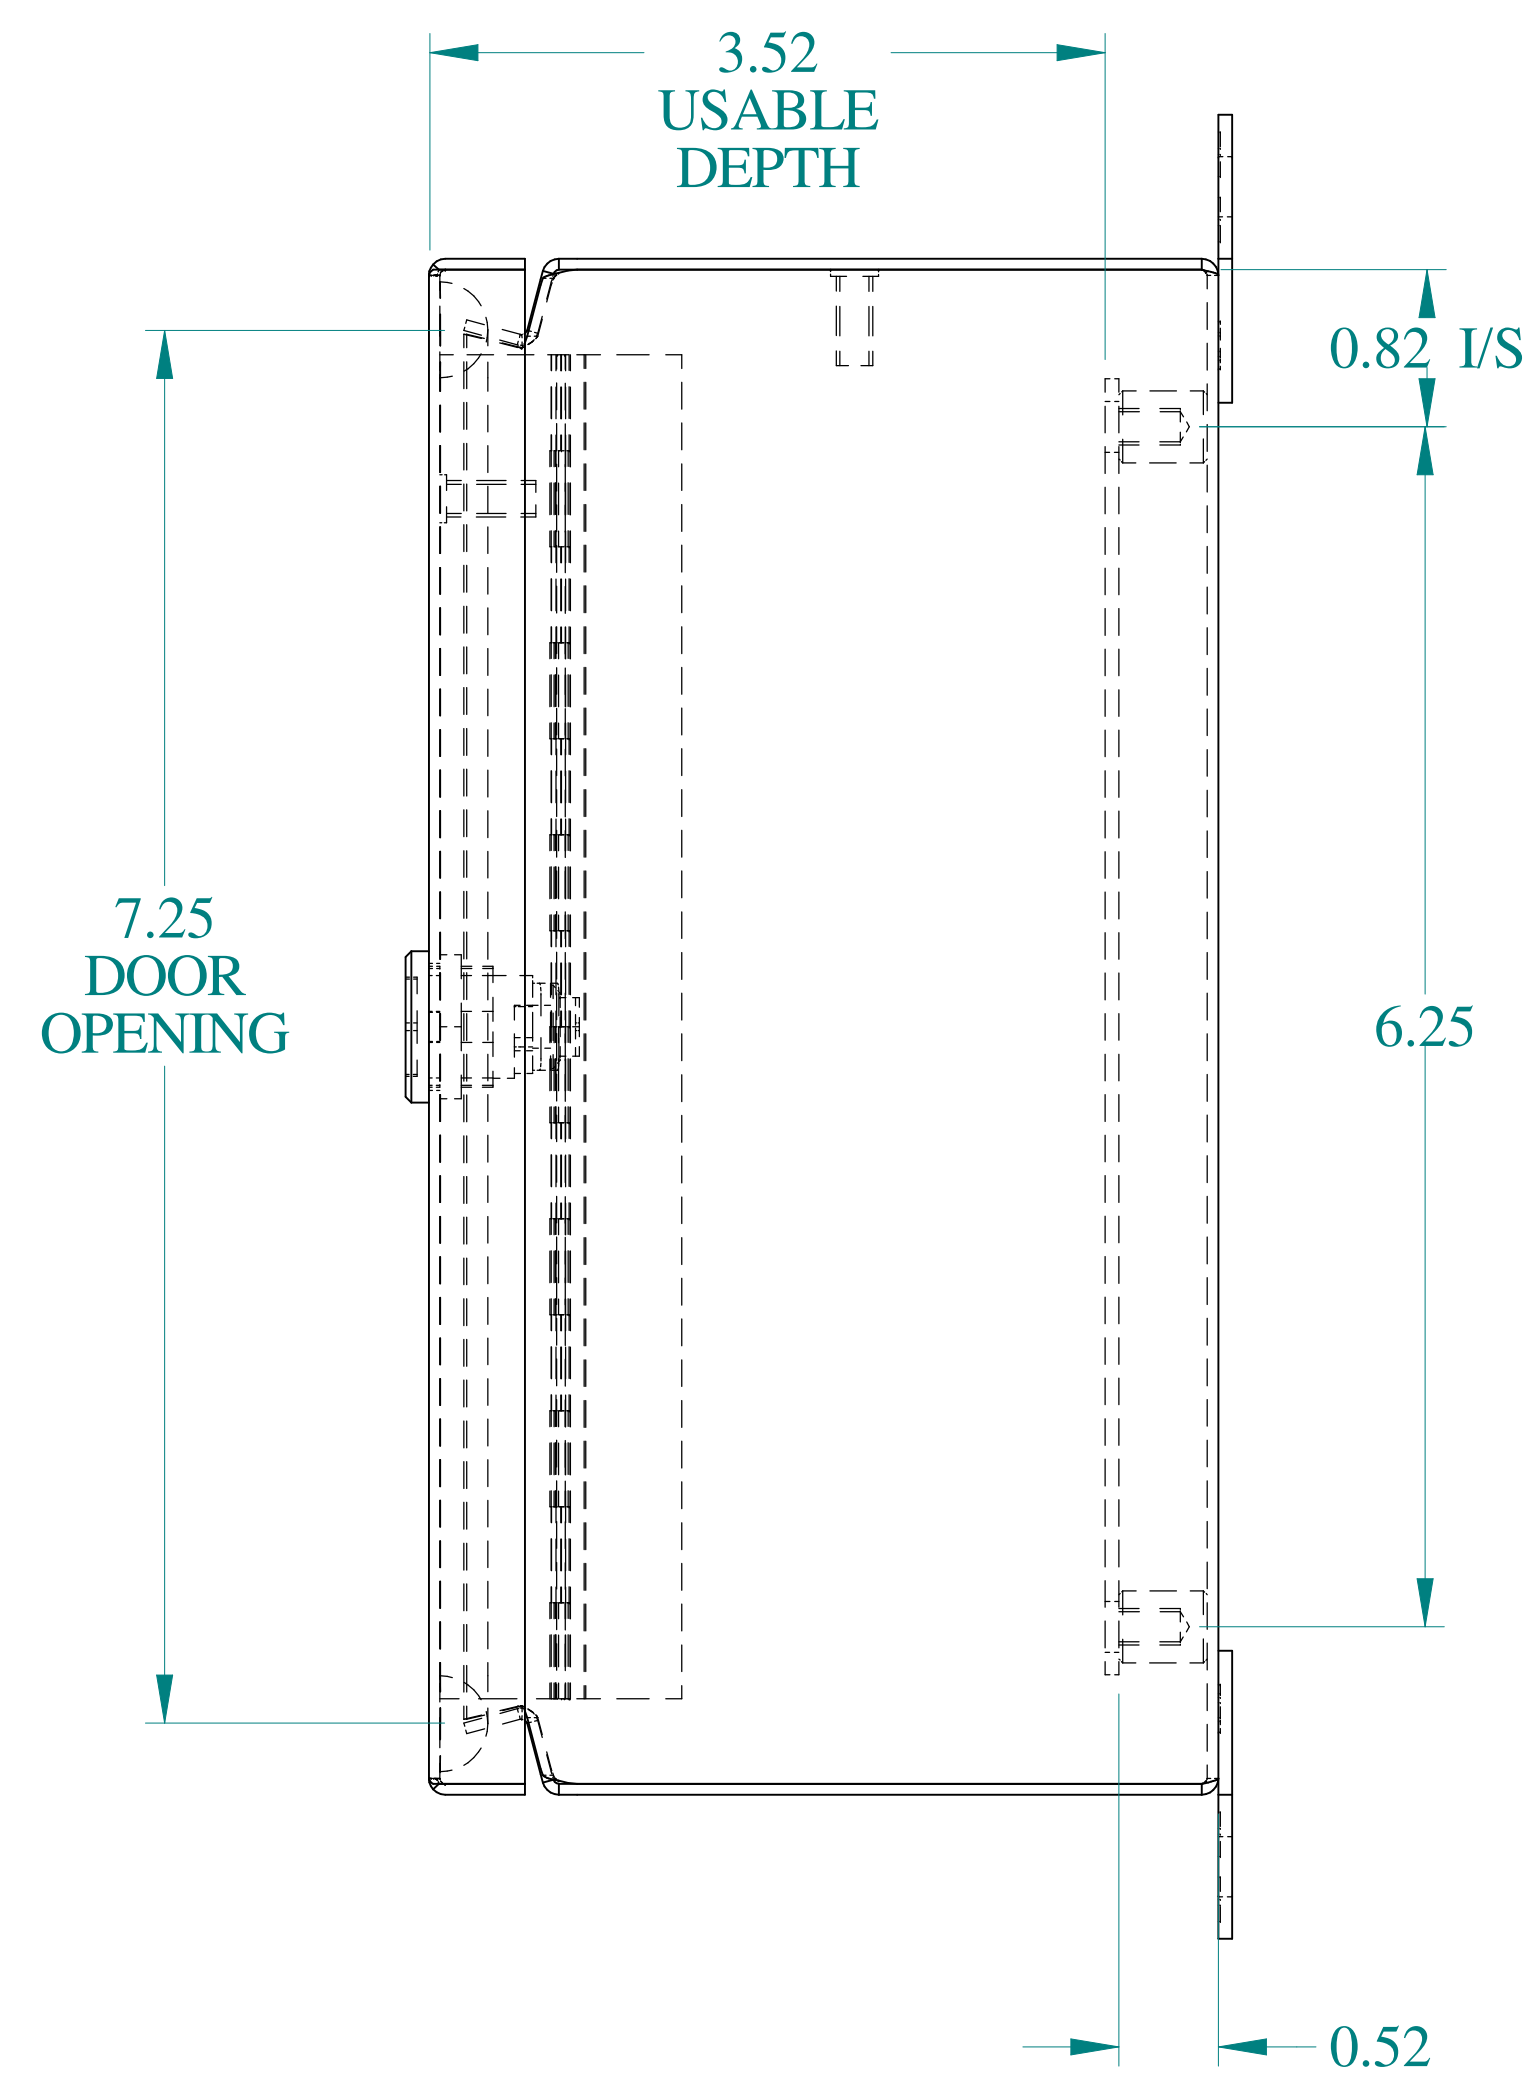

TOP VIEW

ISOMETRIC VIEWS

SIDE VIEW

FRONT VIEW

SIDE VIEW

BOTTOM VIEW

Data subject to change without notice.

Part # : EJ863SS