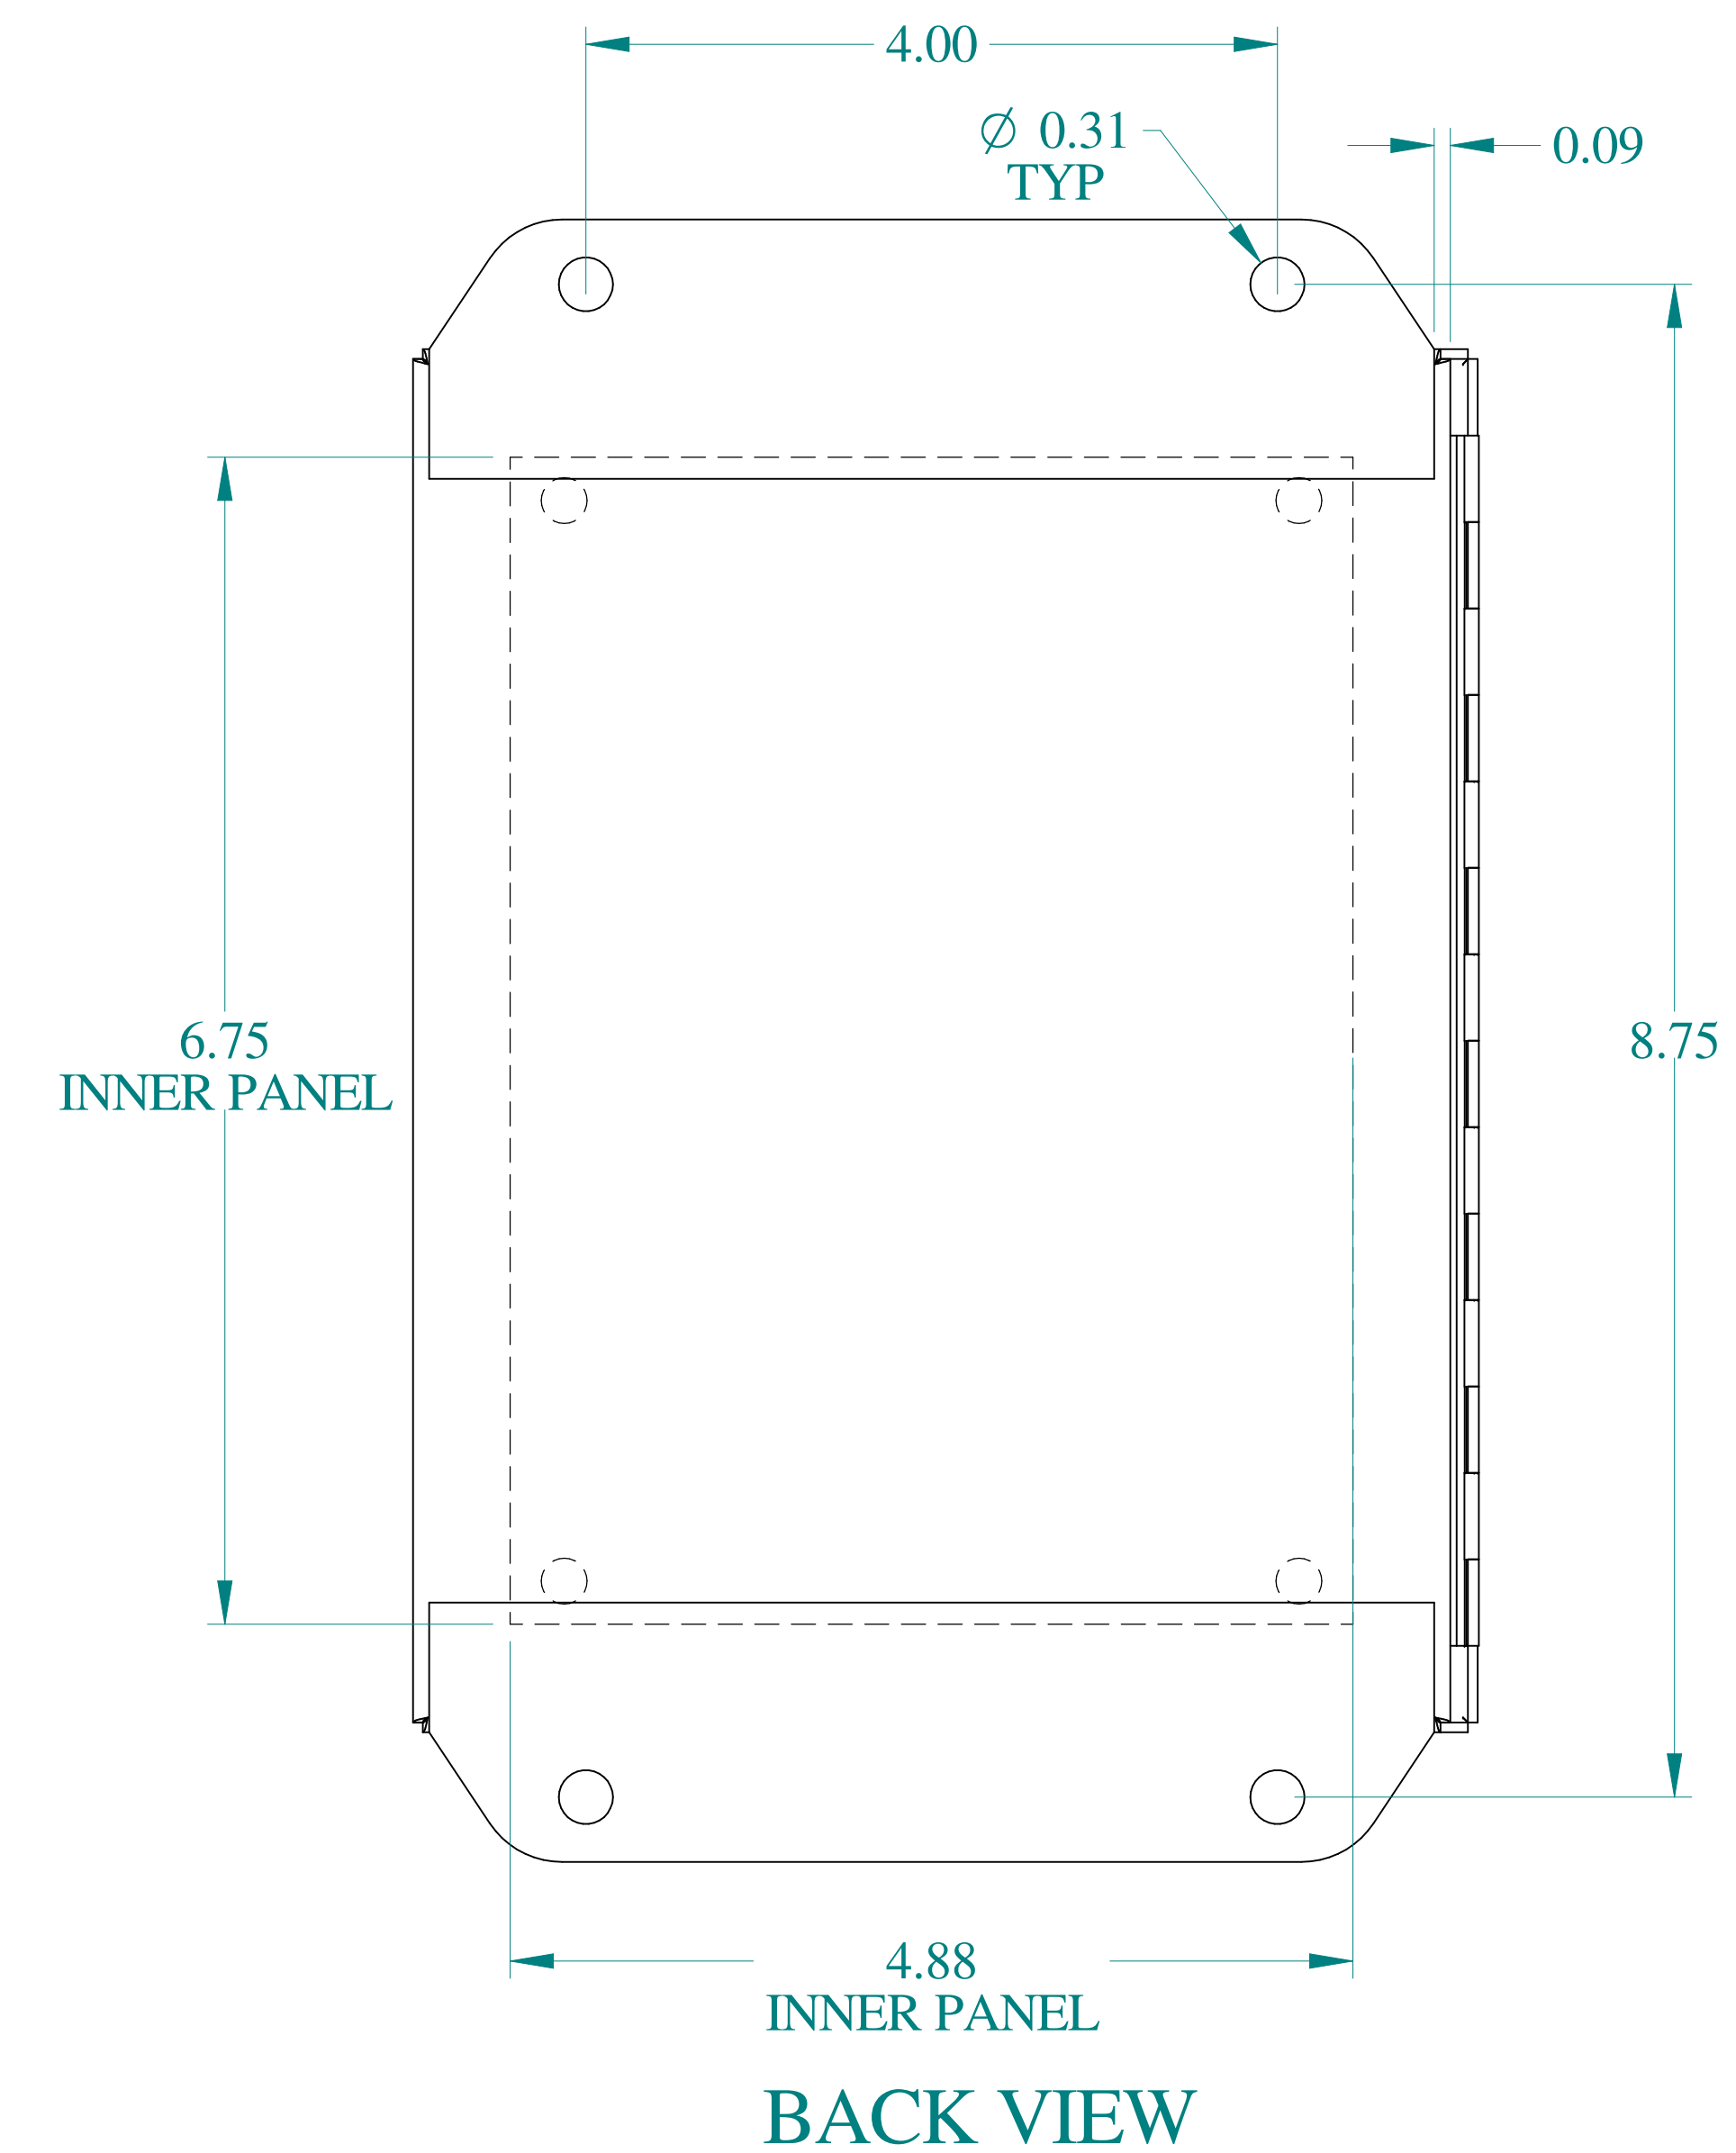

TOP VIEW

ISOMETRIC VIEWS

SIDE VIEW

FRONT VIEW

SIDE VIEW

BOTTOM VIEW

Data subject to change without notice.

Part # : EJ863SS