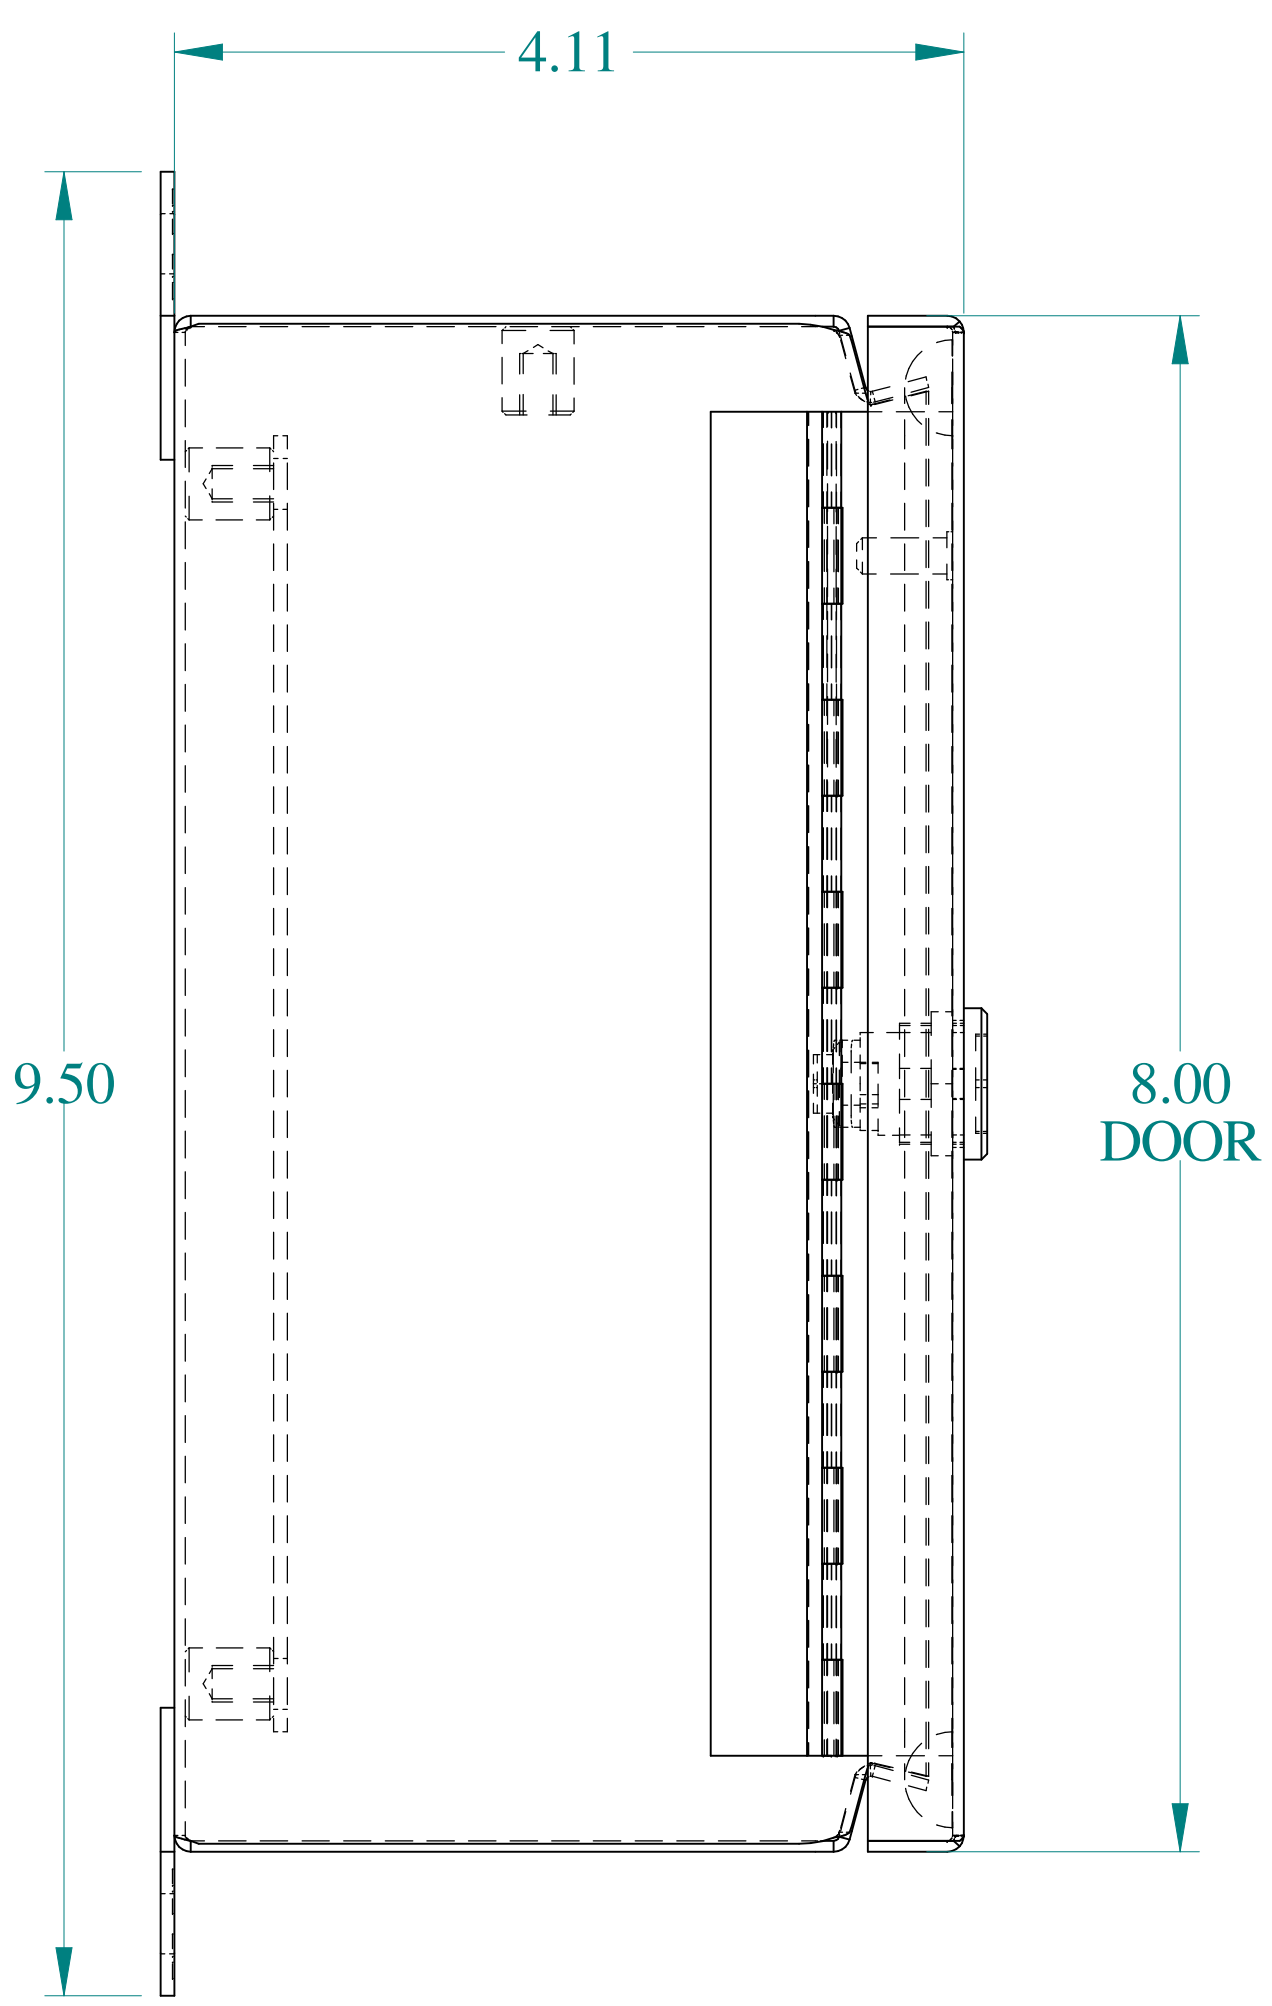

TOP VIEW

ISOMETRIC VIEWS

SIDE VIEW

FRONT VIEW

SIDE VIEW

BACK VIEW

BOTTOM VIEW

Data subject to change without notice.

Part #: EJ863

Date : Oct. 30, 2018

Link: www.hamdmfg.com/EJ863