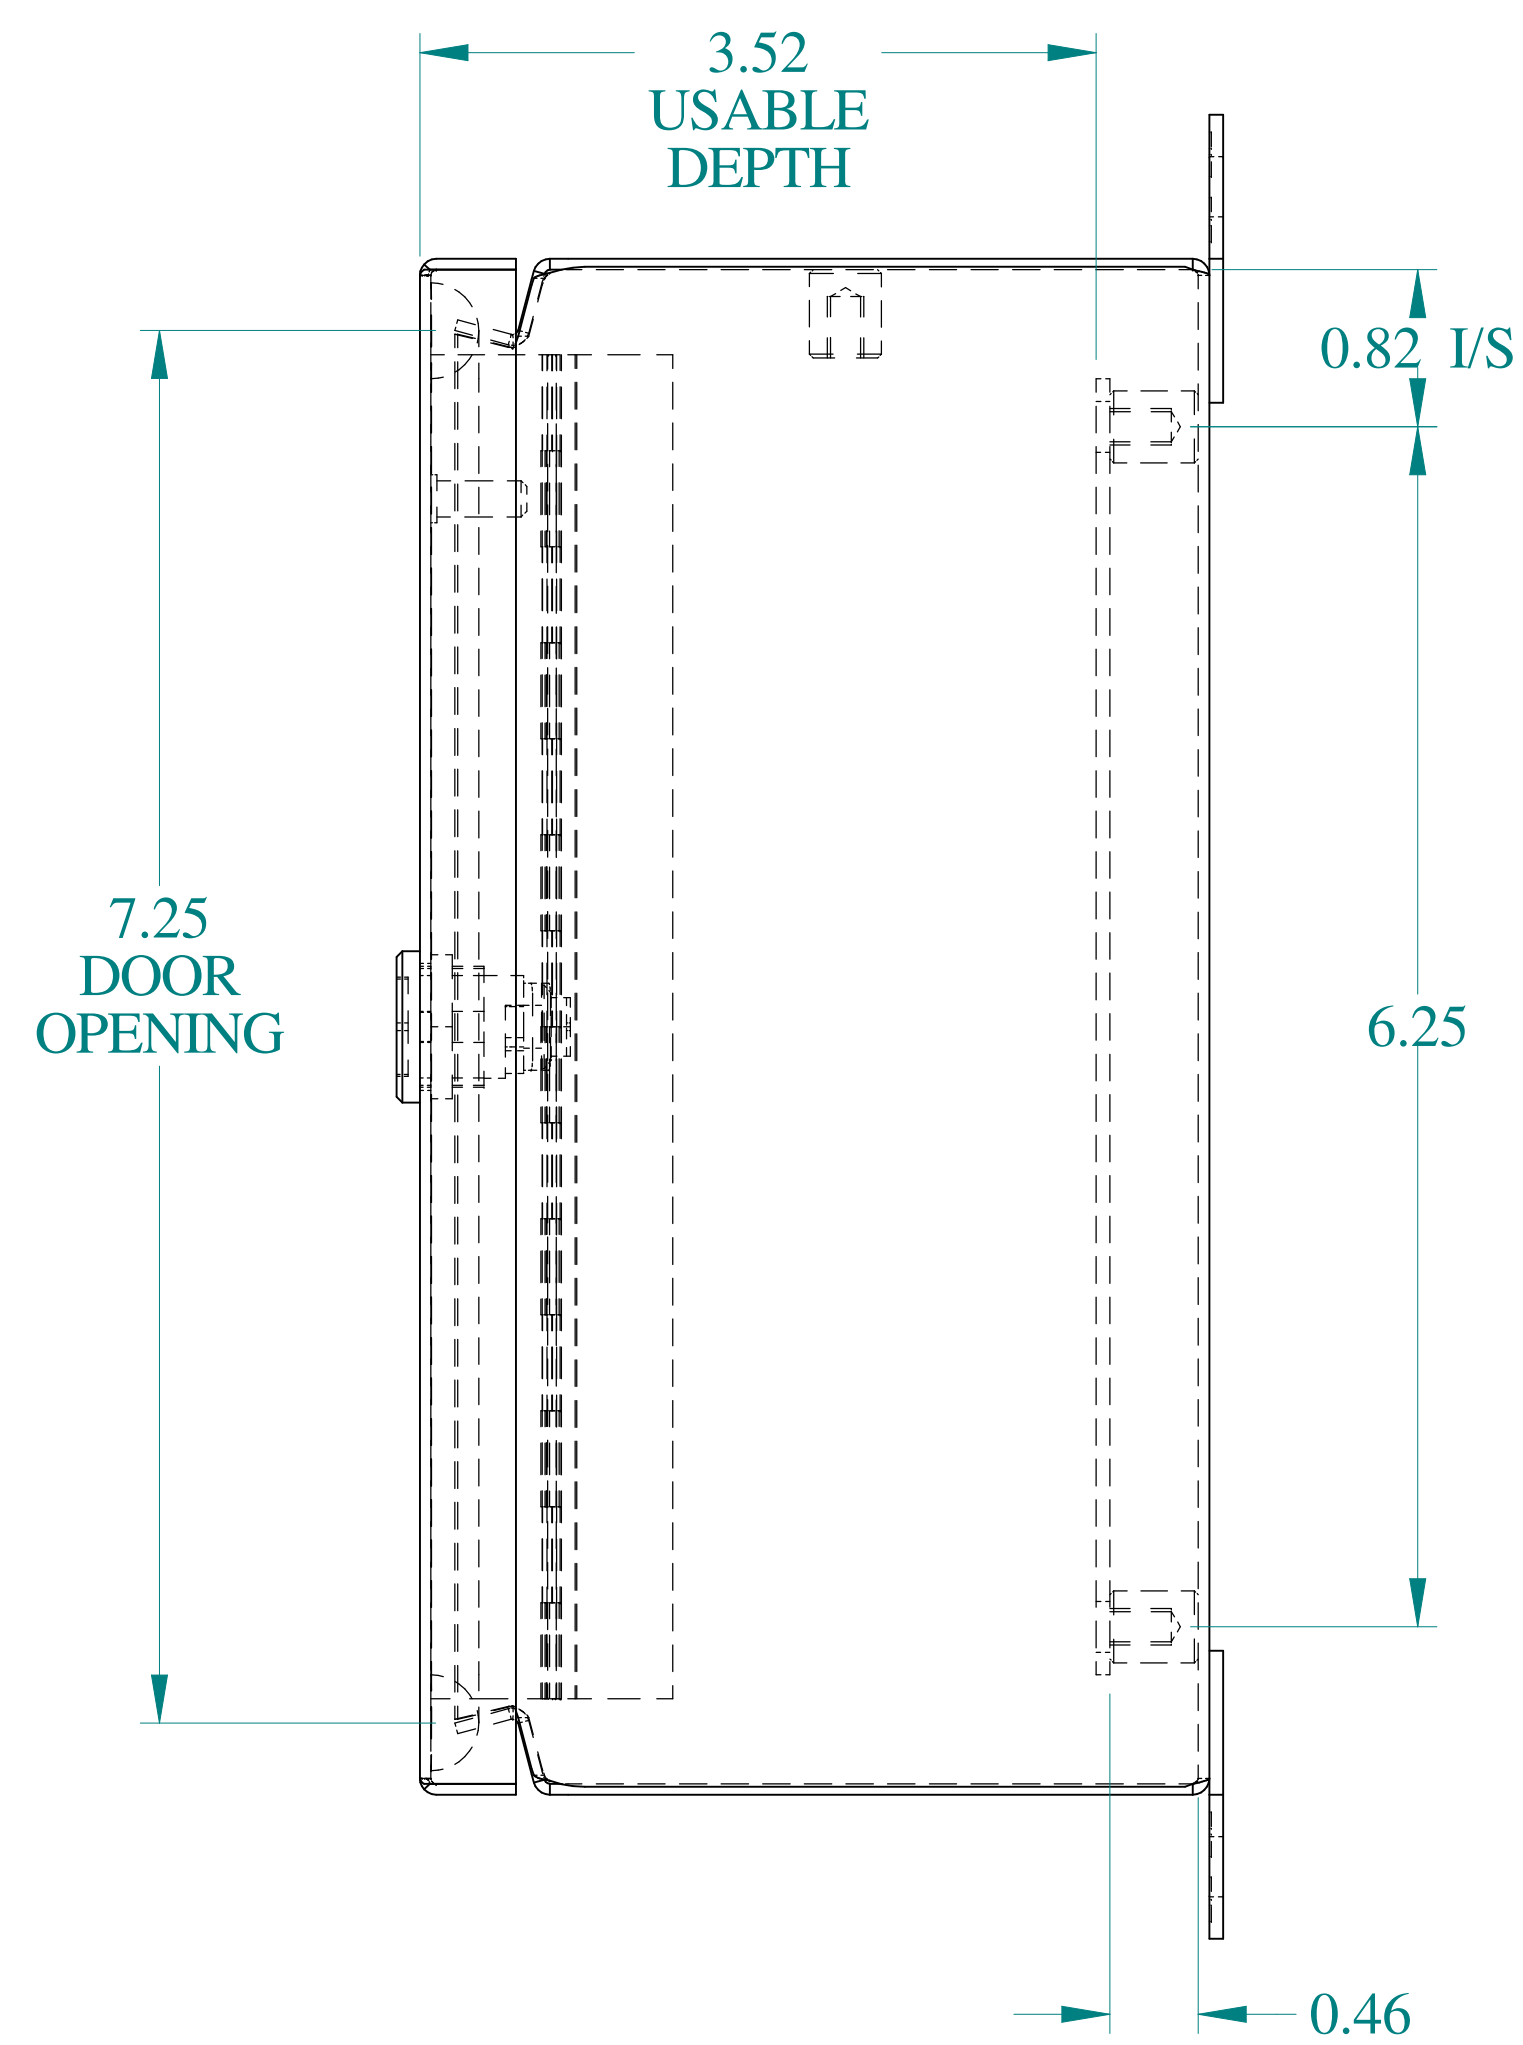

TOP VIEW

ISOMETRIC VIEWS

SIDE VIEW

FRONT VIEW

SIDE VIEW

BACK VIEW

BOTTOM VIEW

Data subject to change without notice.

Part #: EJ863

Date : Oct. 30, 2018

Link: www.hamdmfg.com/EJ863