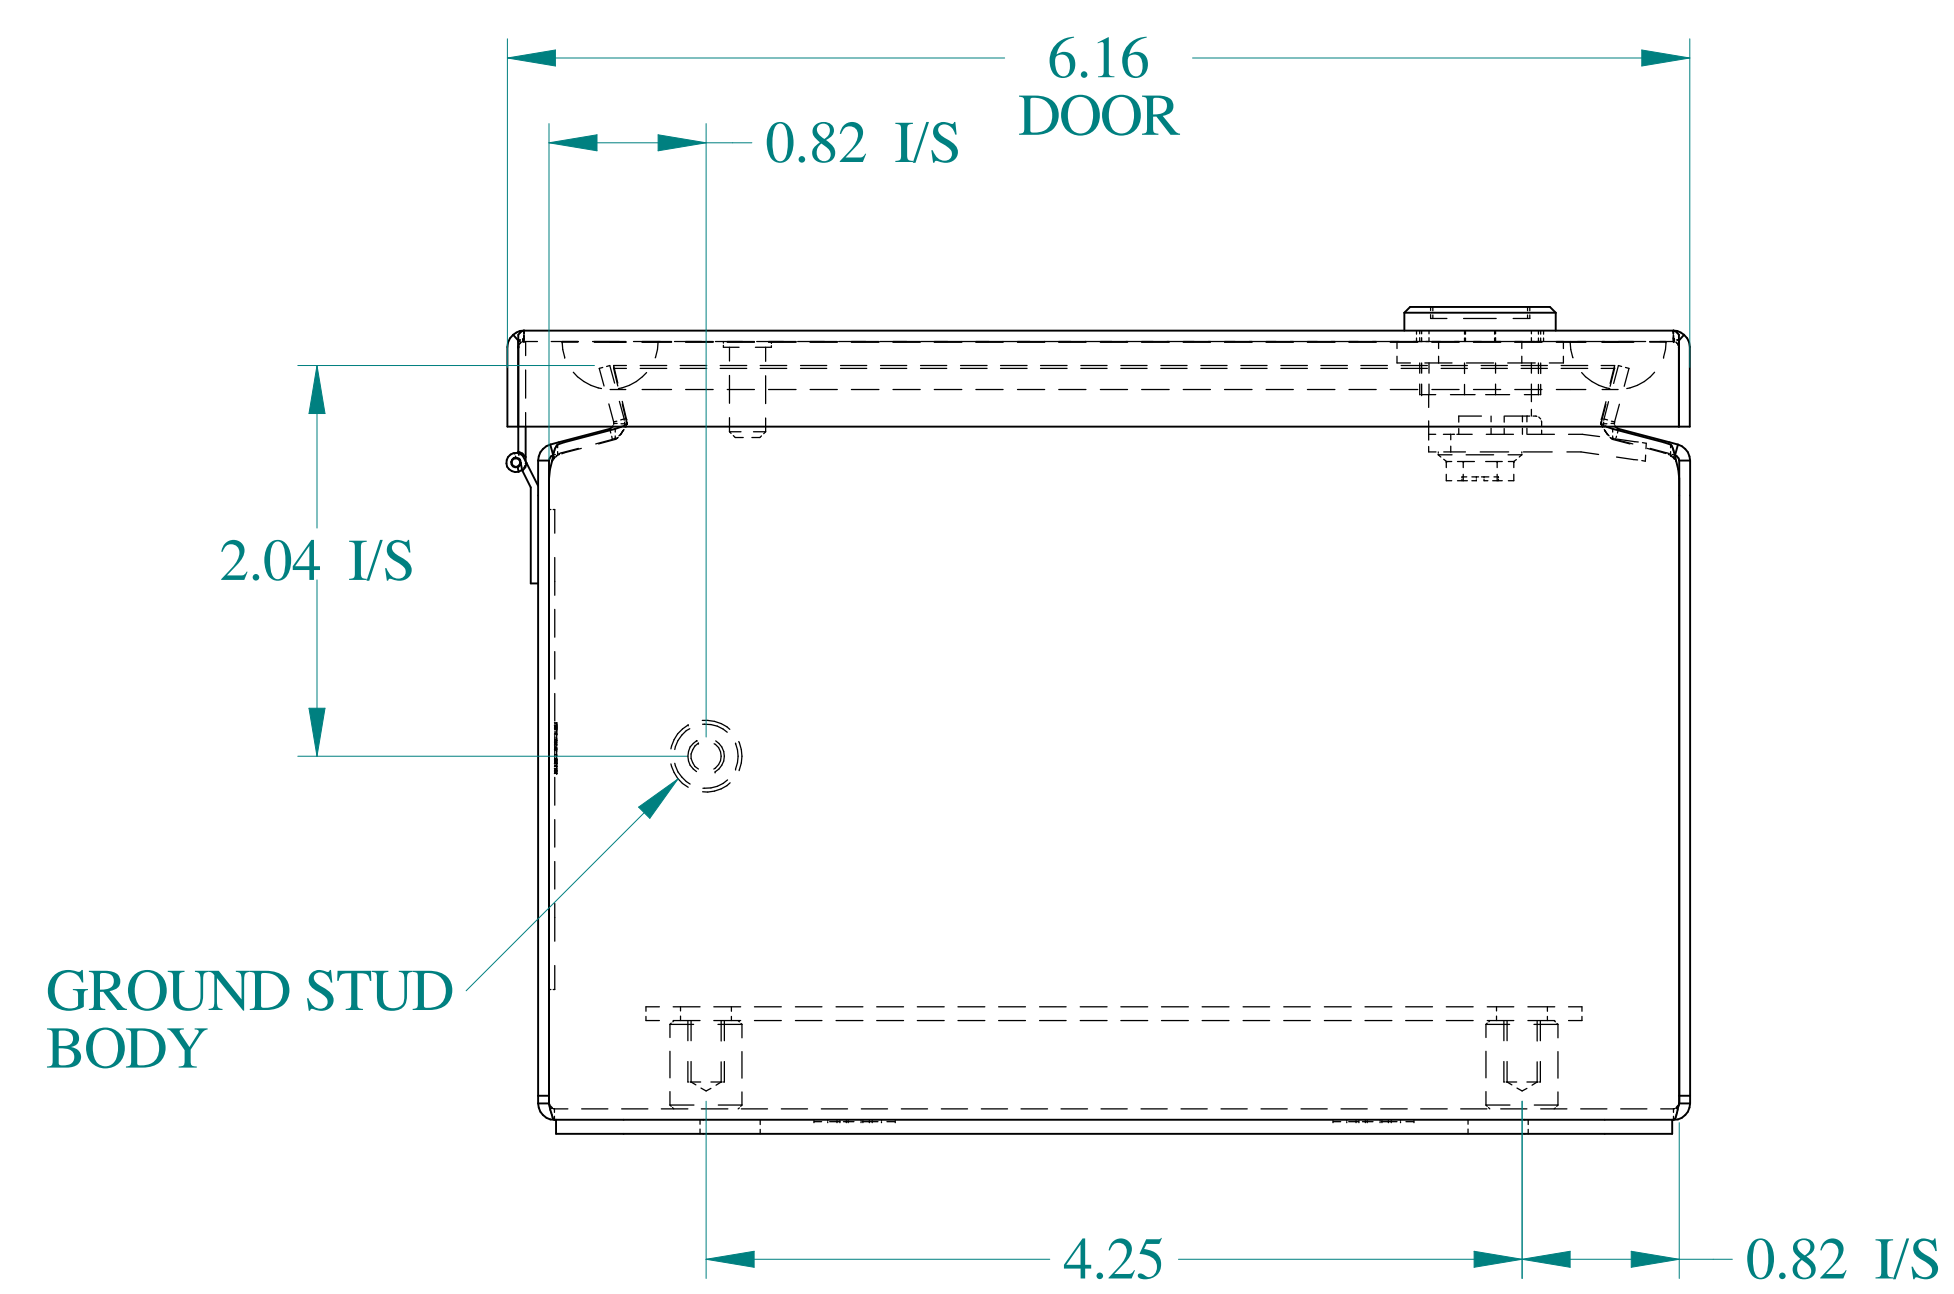

TOP VIEW

ISOMETRIC VIEWS

SIDE VIEW

FRONT VIEW

SIDE VIEW

BACK VIEW

BOTTOM VIEW

Data subject to change without notice.

Part #: EJ863

Date : Oct. 30, 2018

Link: www.hamdmfg.com/EJ863