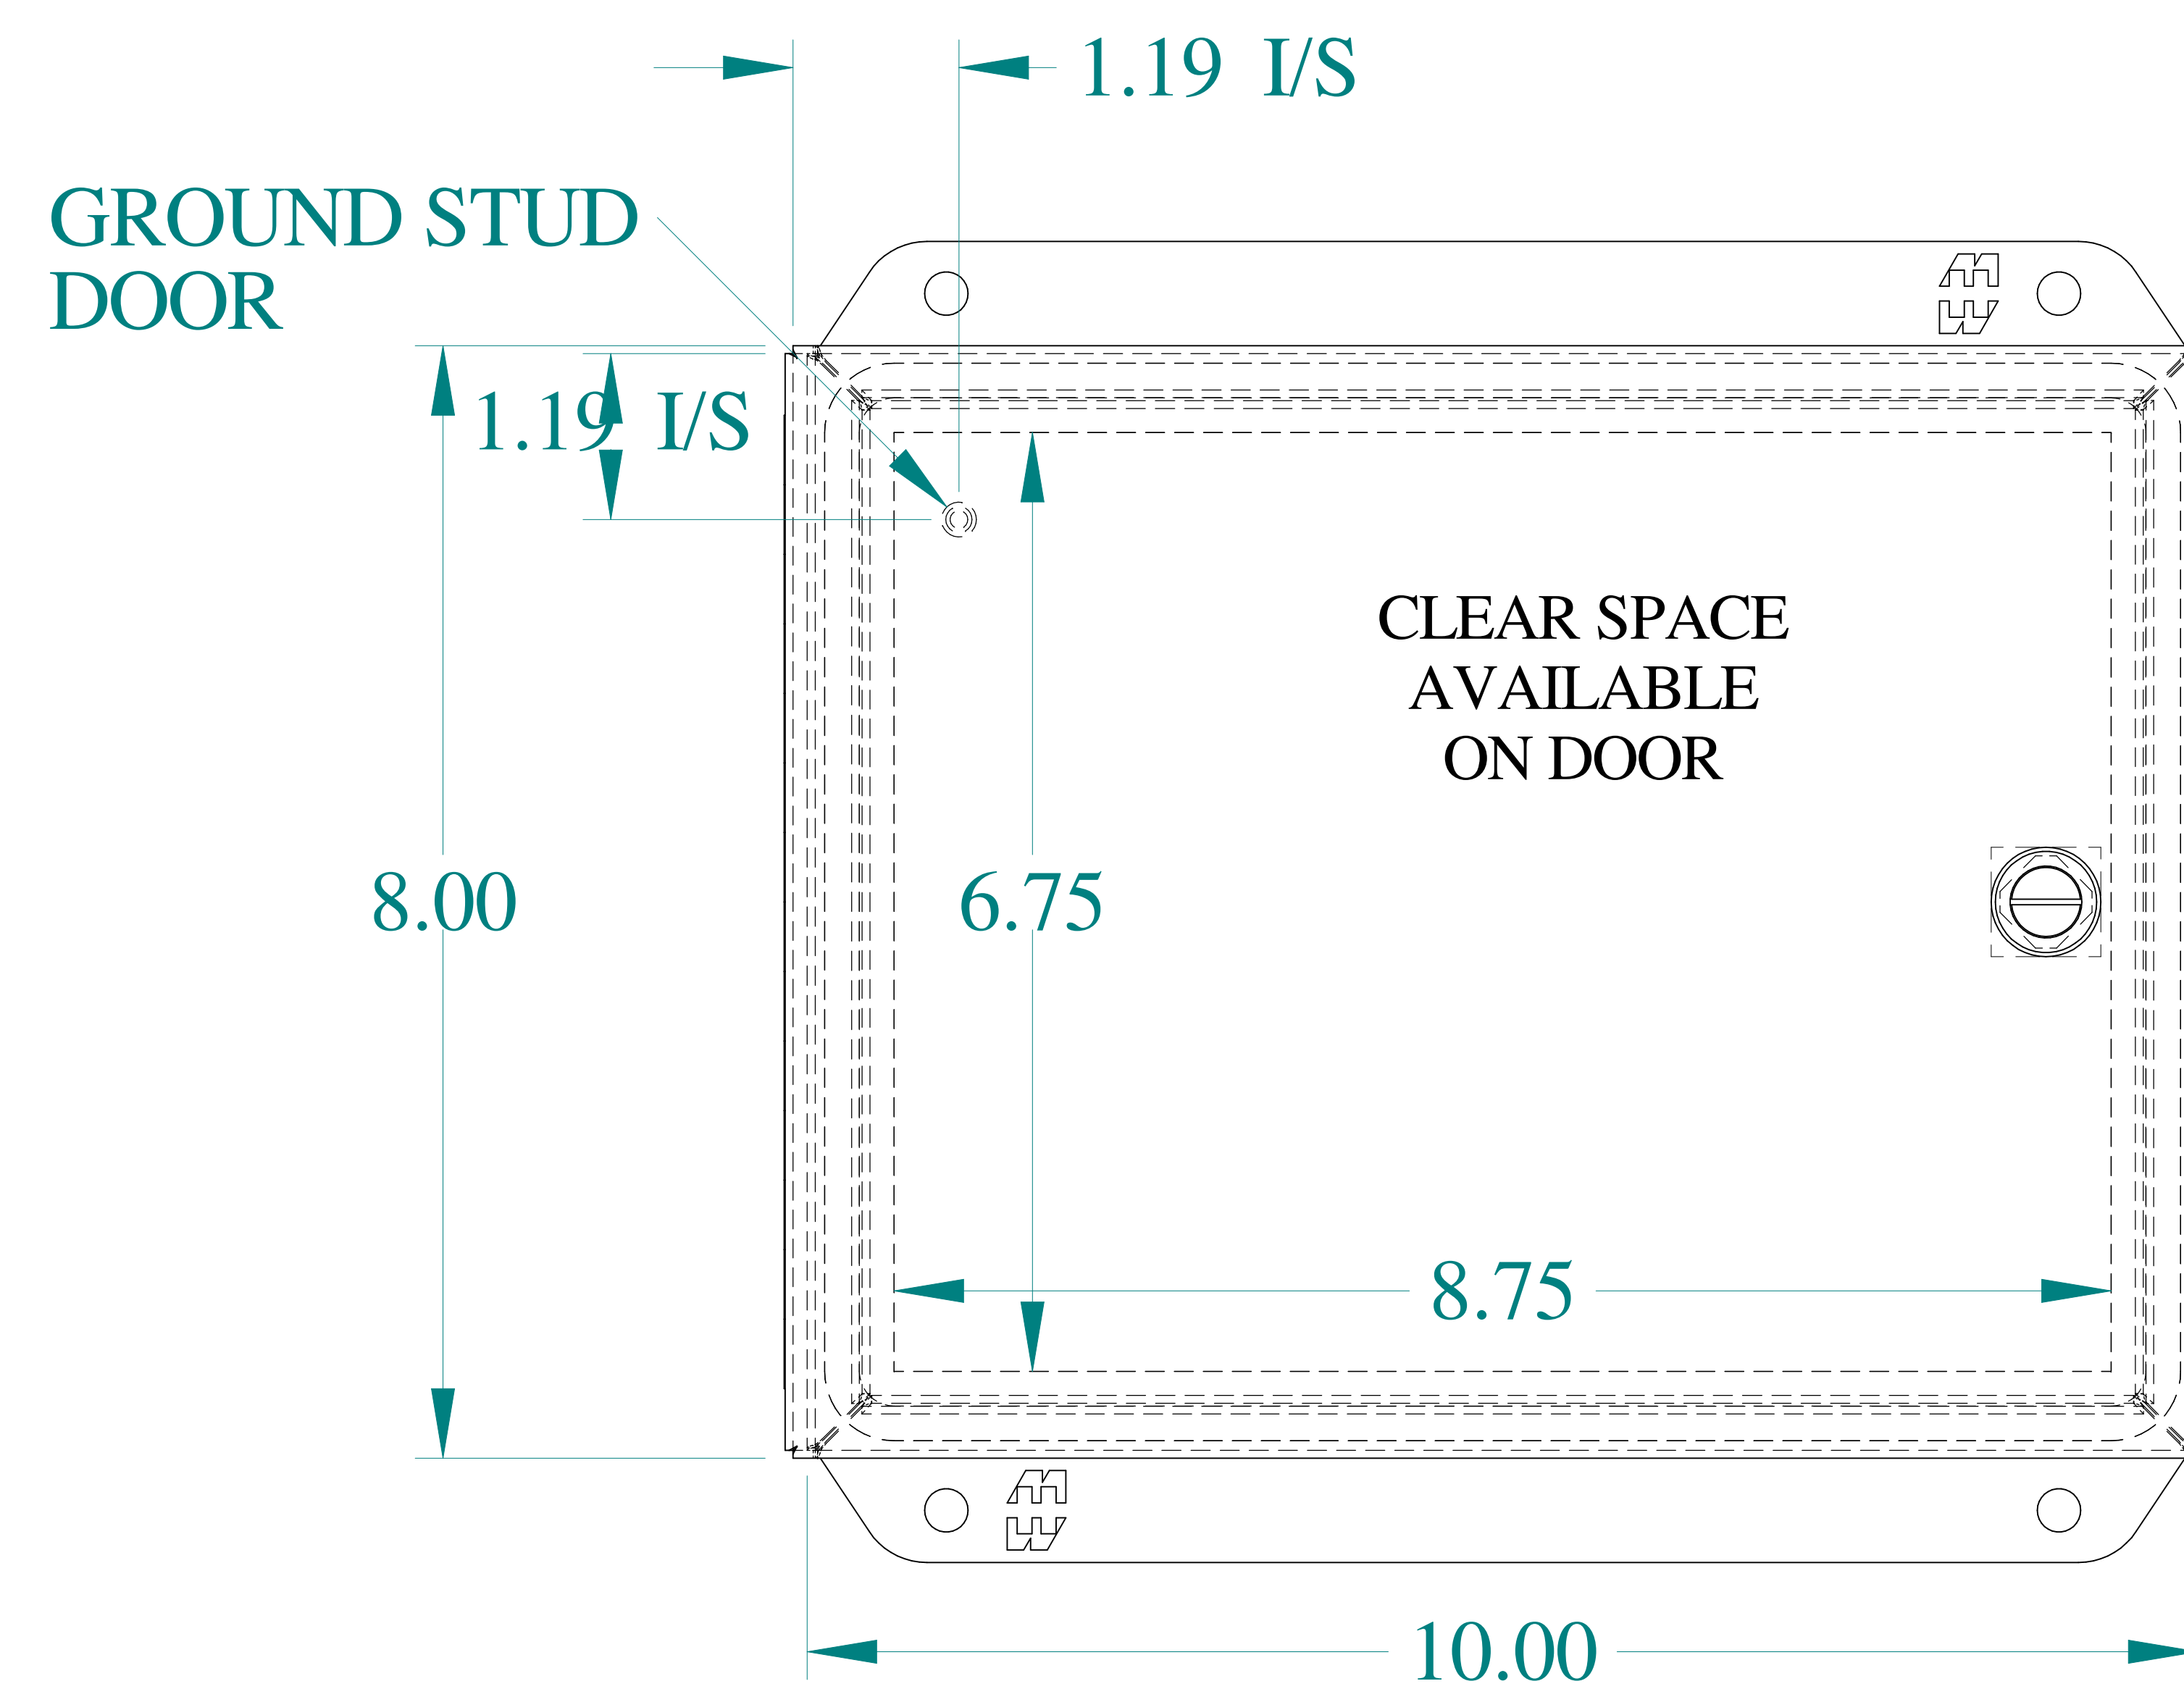

TOP VIEW

ISOMETRIC VIEWS

SIDE VIEW

FRONT VIEW

SIDE VIEW

BACK VIEW

BOTTOM VIEW

Data subject to change without notice.

Part # : EJ8104

Date : Oct. 30, 2018

Link: www.hamdmfg.com/EJ8104