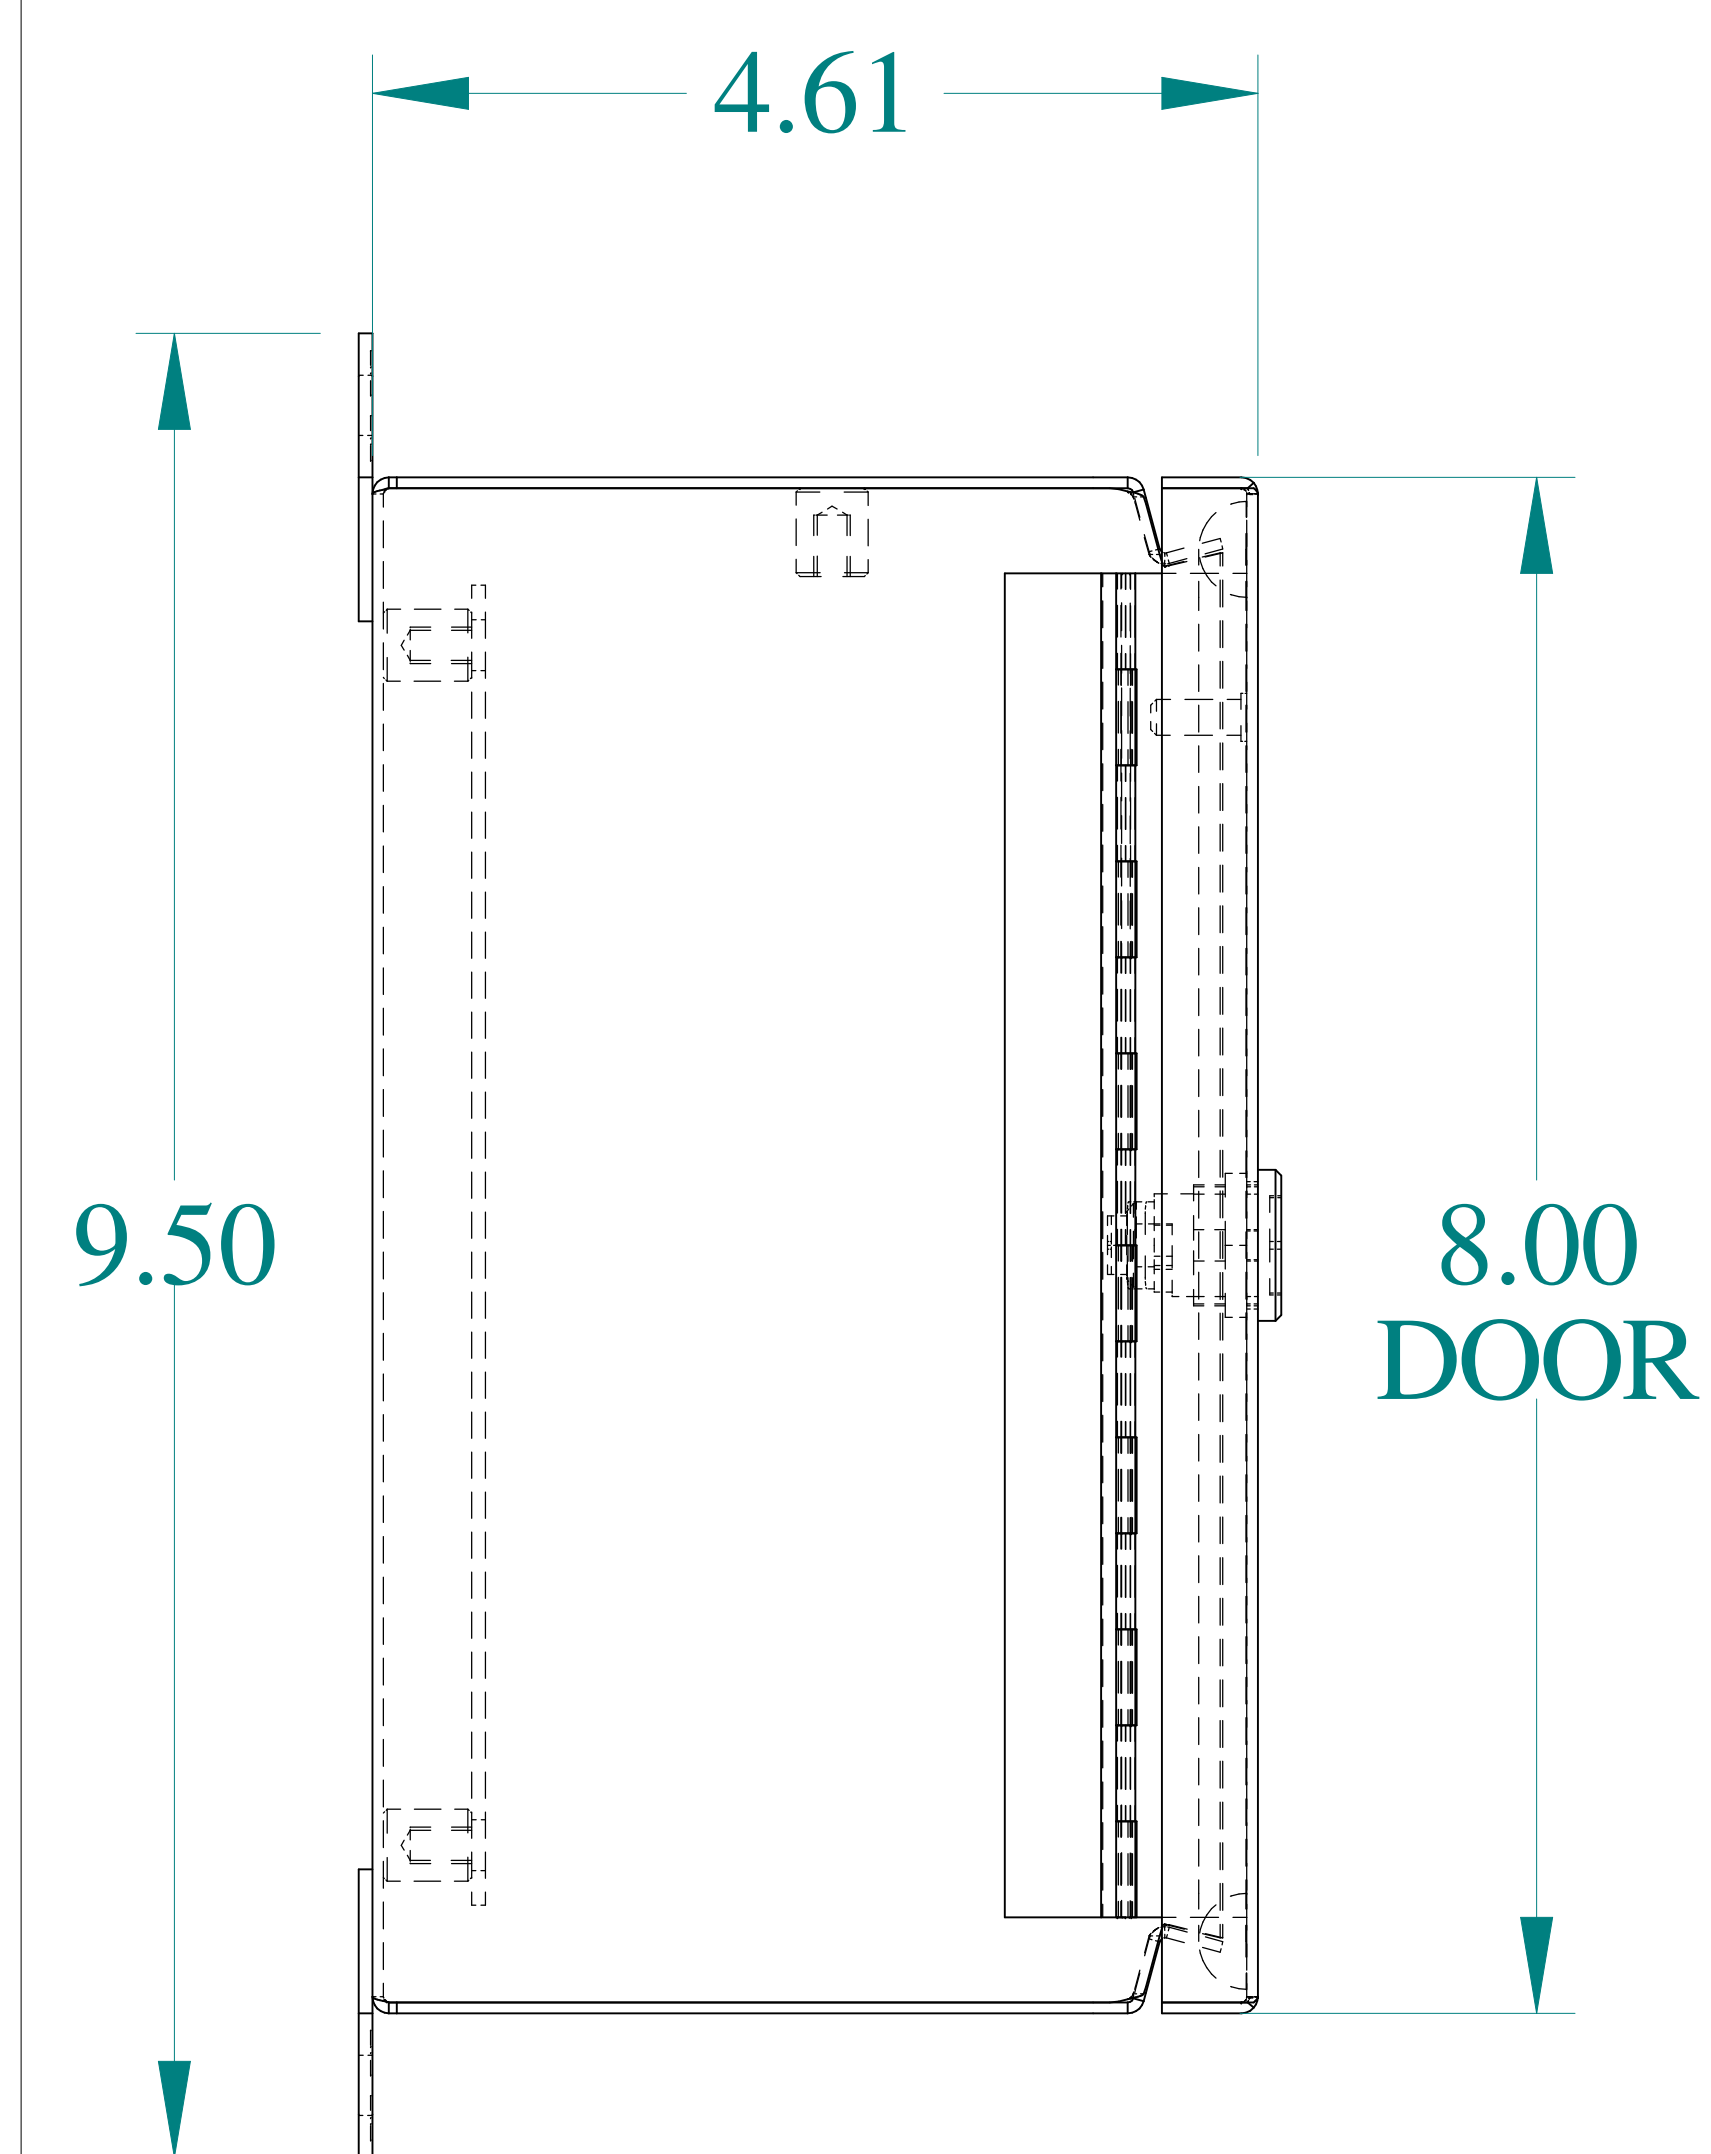

TOP VIEW

ISOMETRIC VIEWS

SIDE VIEW

FRONT VIEW

SIDE VIEW

BACK VIEW

BOTTOM VIEW

Data subject to change without notice.

Part # : EJ8104

Date : Oct. 30, 2018

Link: www.hamdmfg.com/EJ8104