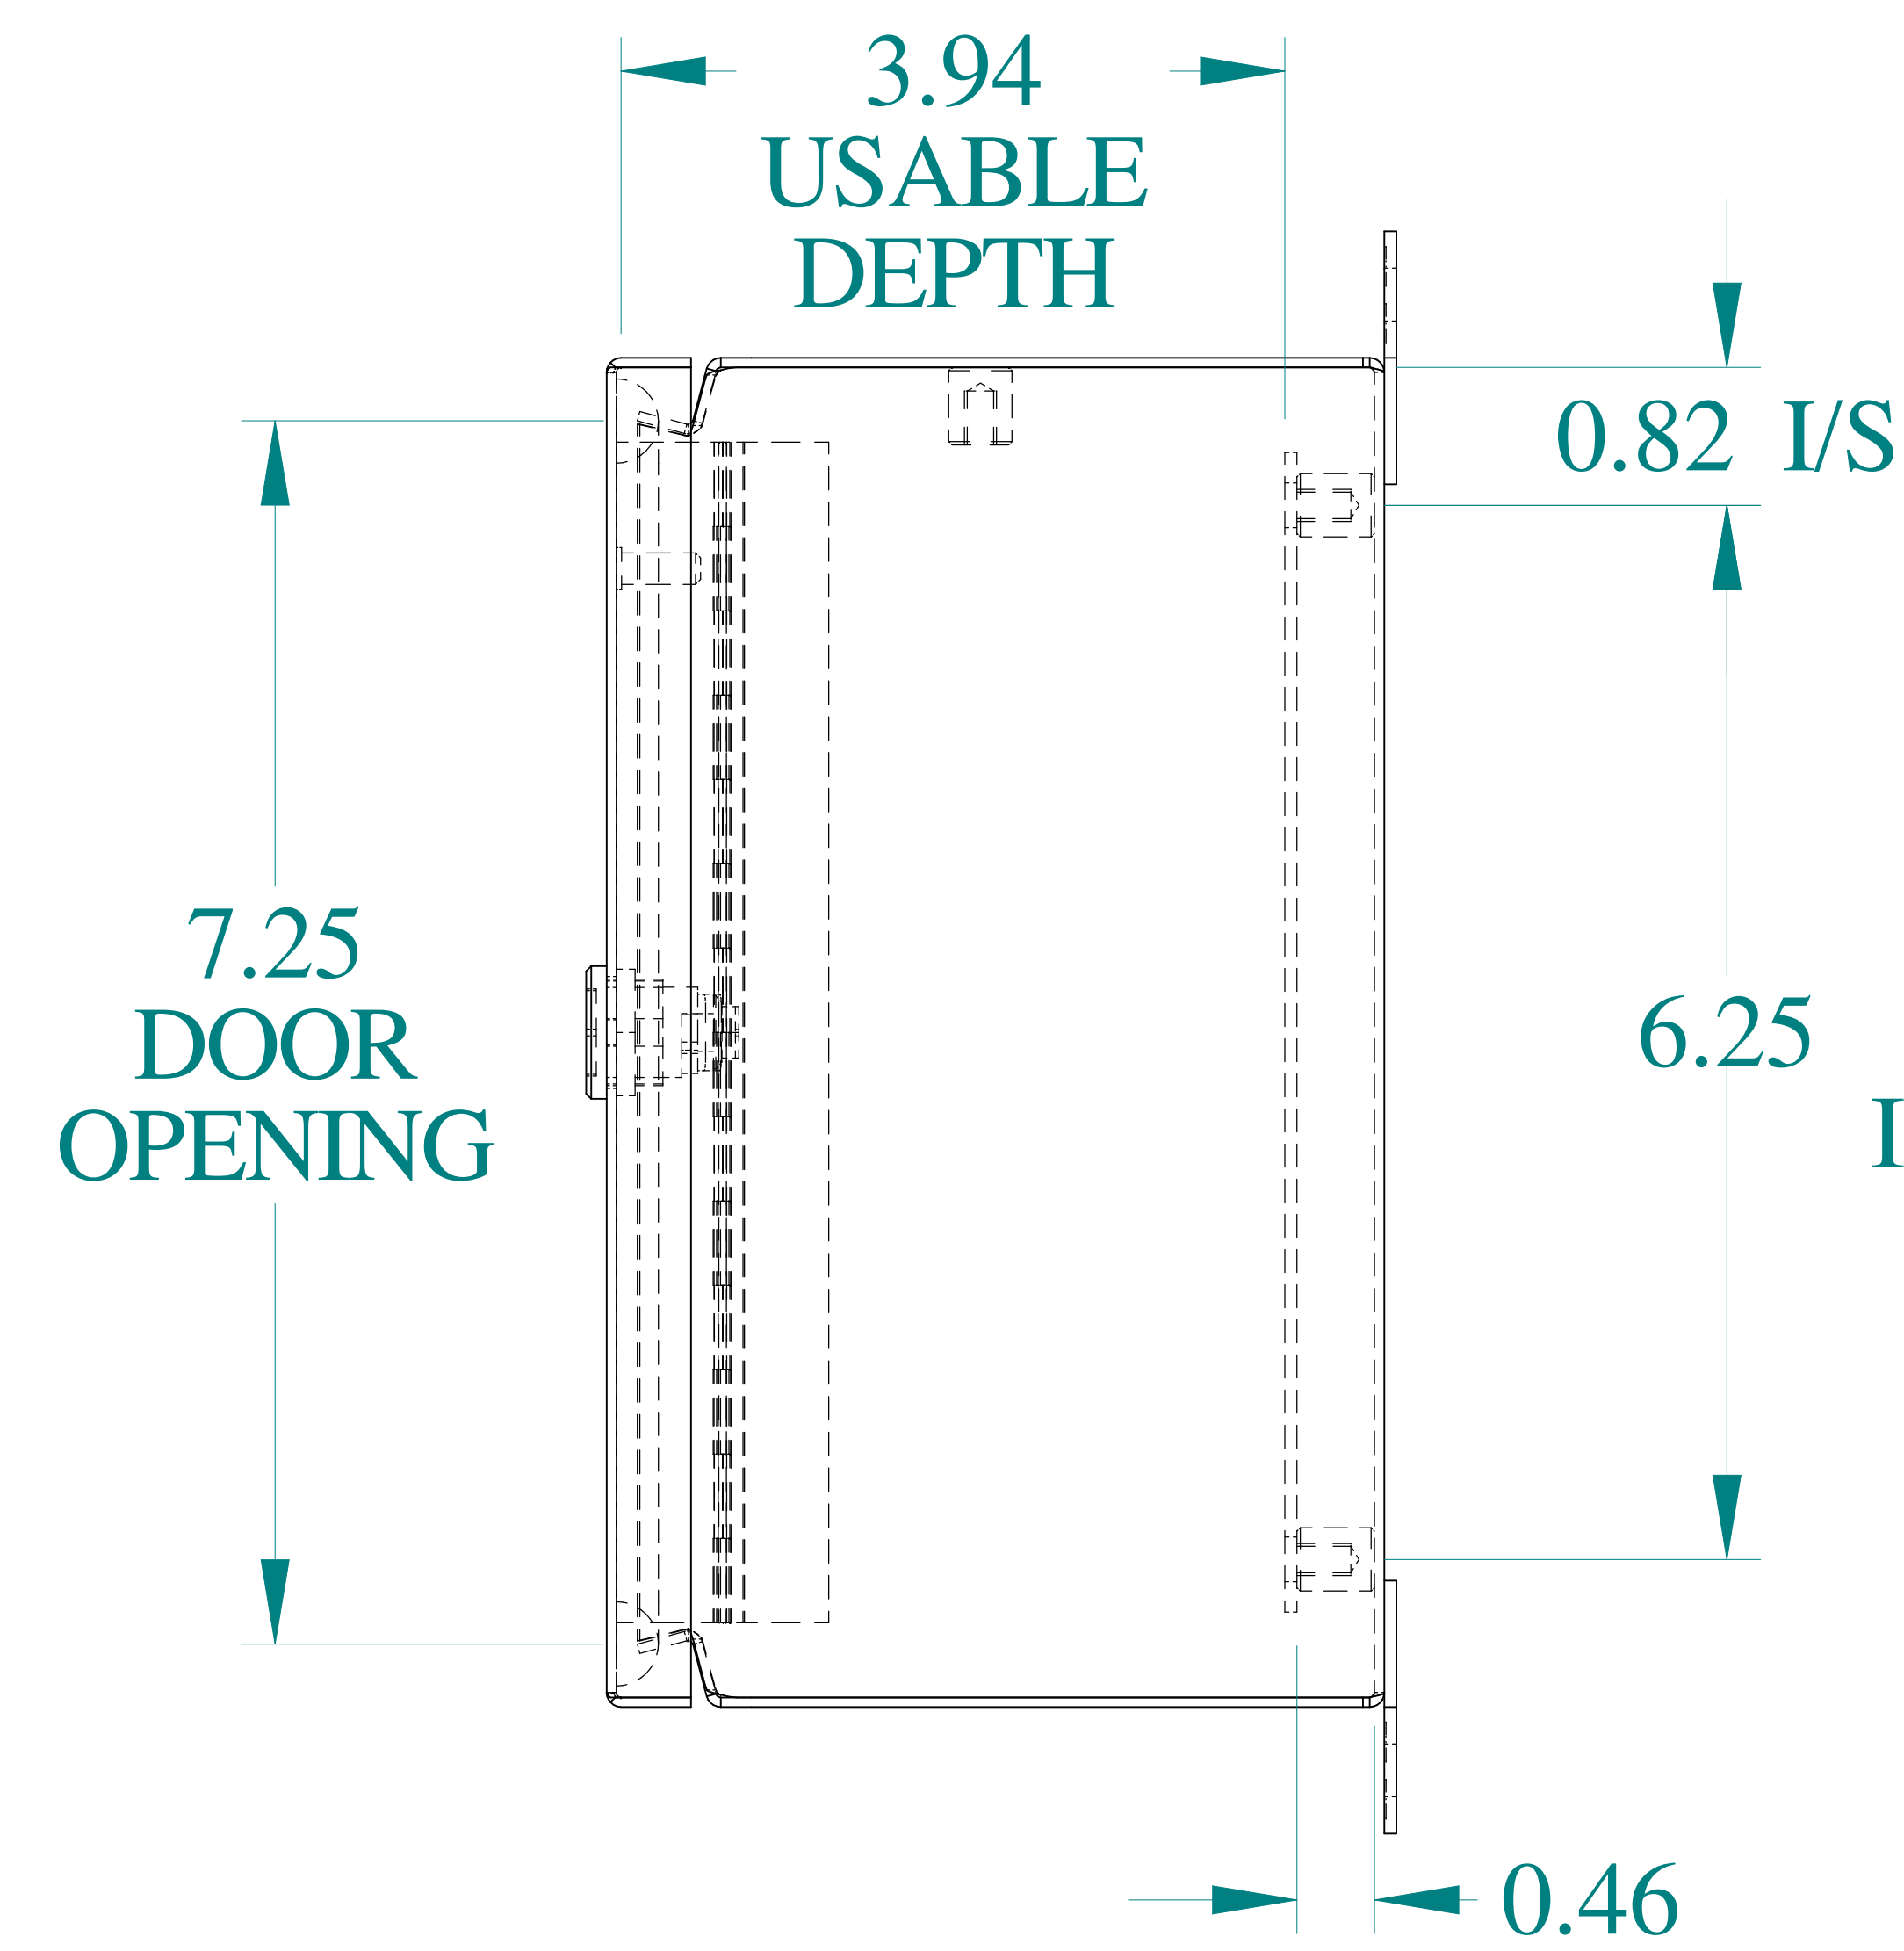

TOP VIEW

ISOMETRIC VIEWS

SIDE VIEW

FRONT VIEW

SIDE VIEW

BACK VIEW

BOTTOM VIEW

Data subject to change without notice.

Part # : EJ8104

Date : Oct. 30, 2018

Link: www.hamdmfg.com/EJ8104