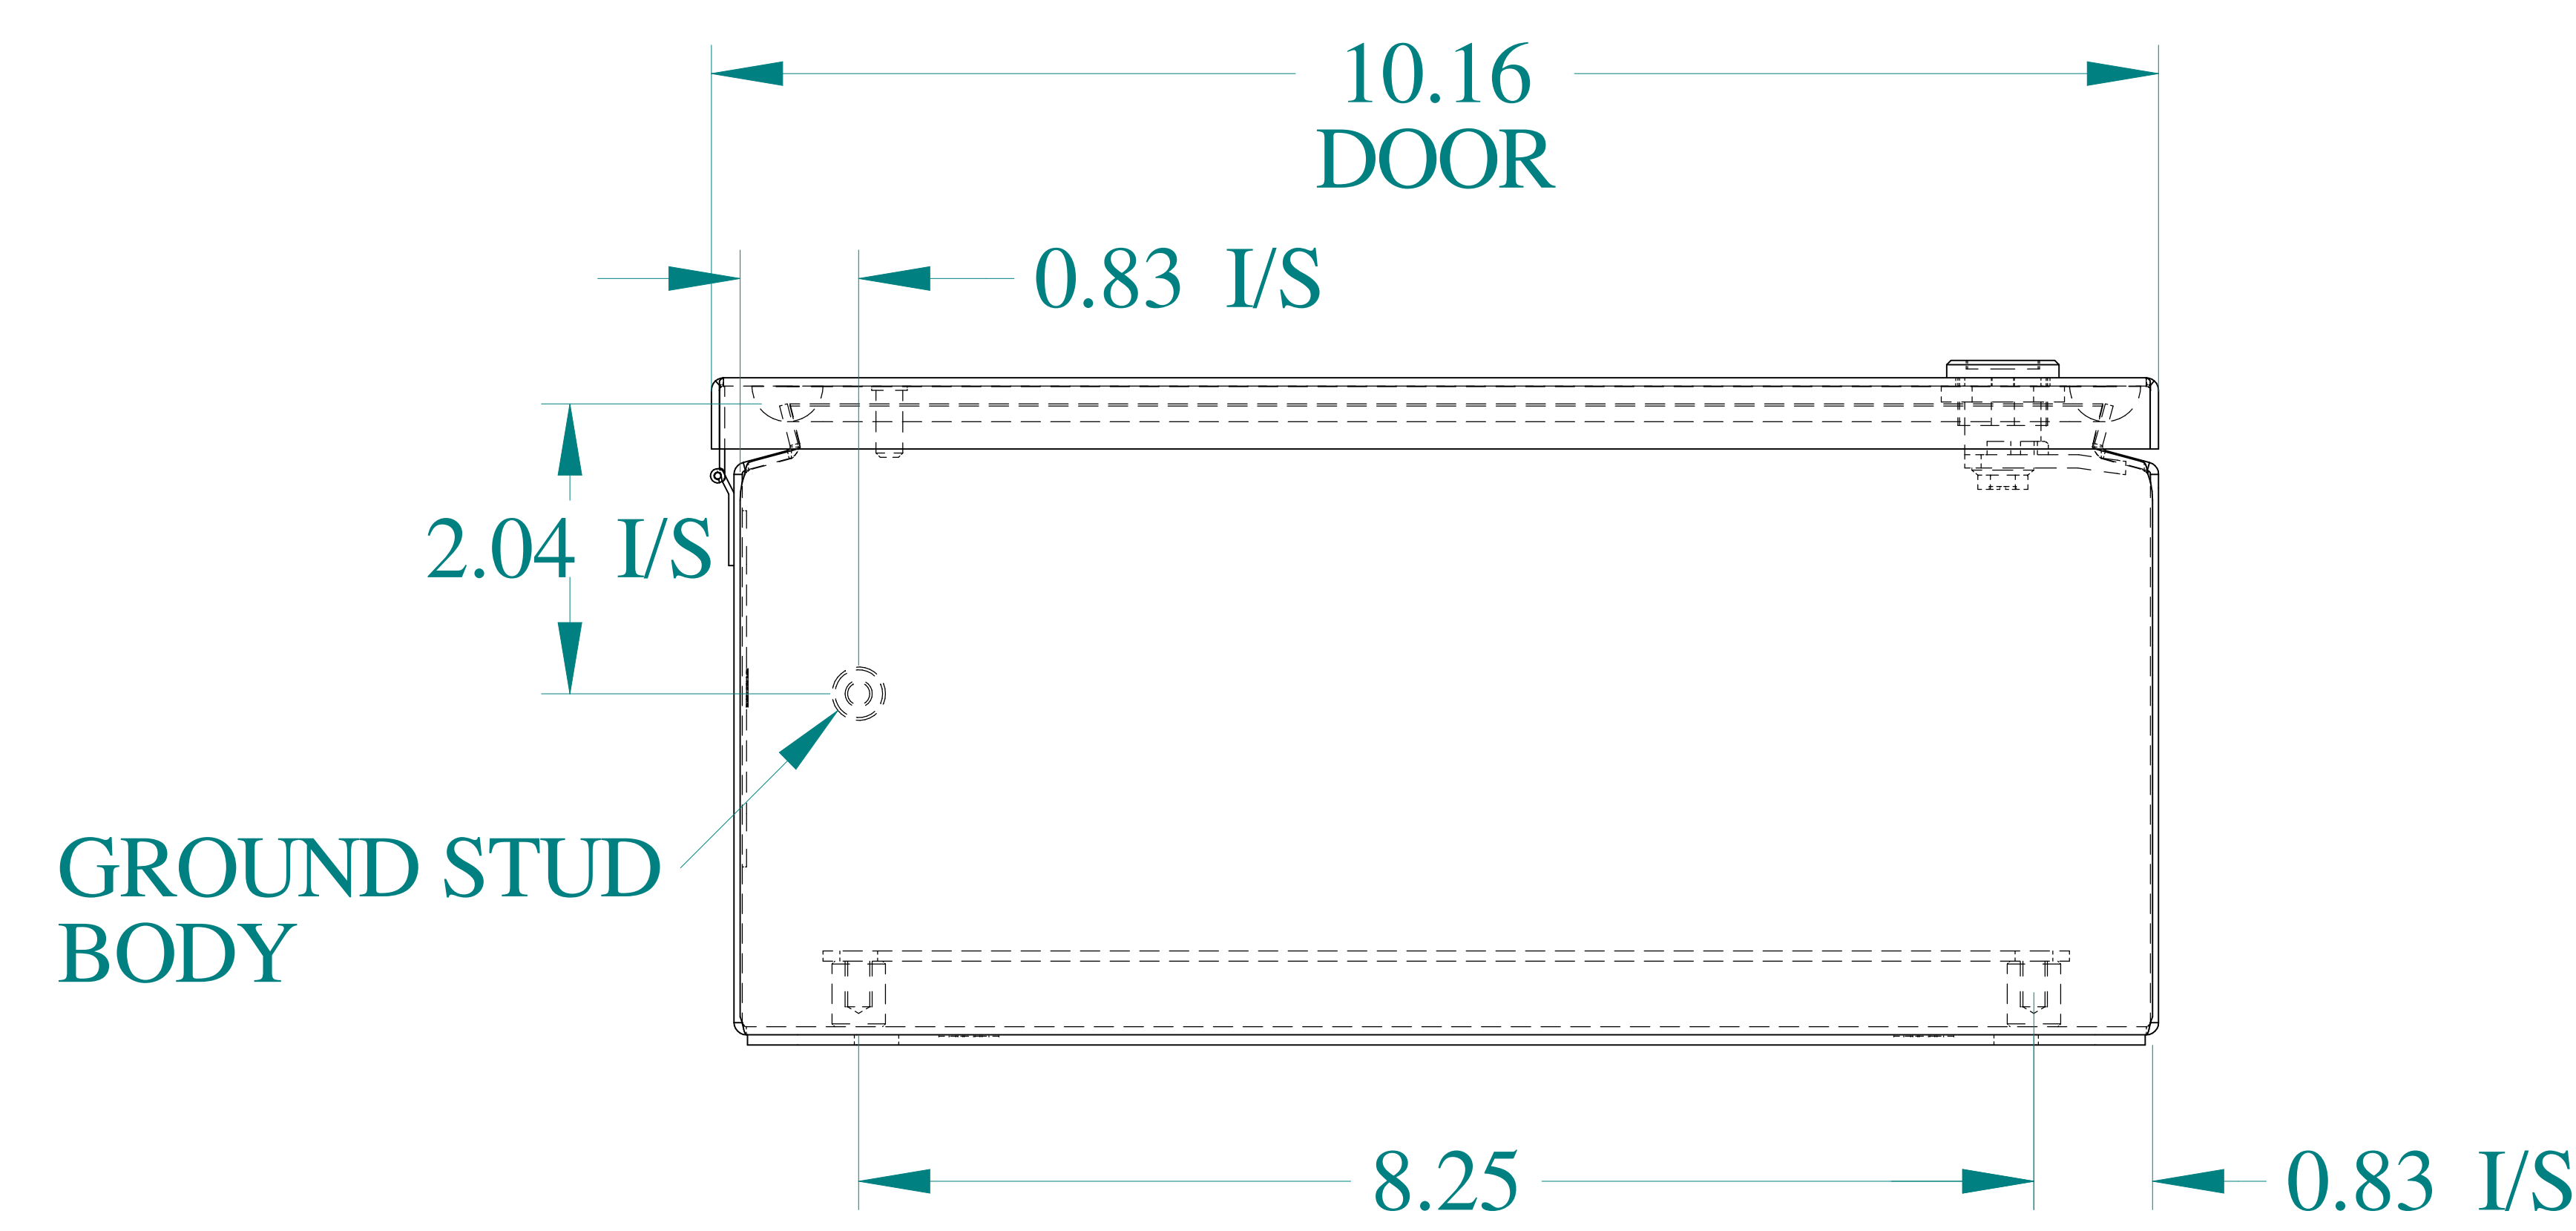

TOP VIEW

ISOMETRIC VIEWS

SIDE VIEW

FRONT VIEW

SIDE VIEW

BACK VIEW

BOTTOM VIEW

Data subject to change without notice.

Part # : EJ8104

Date : Oct. 30, 2018

Link: www.hamdmfg.com/EJ8104