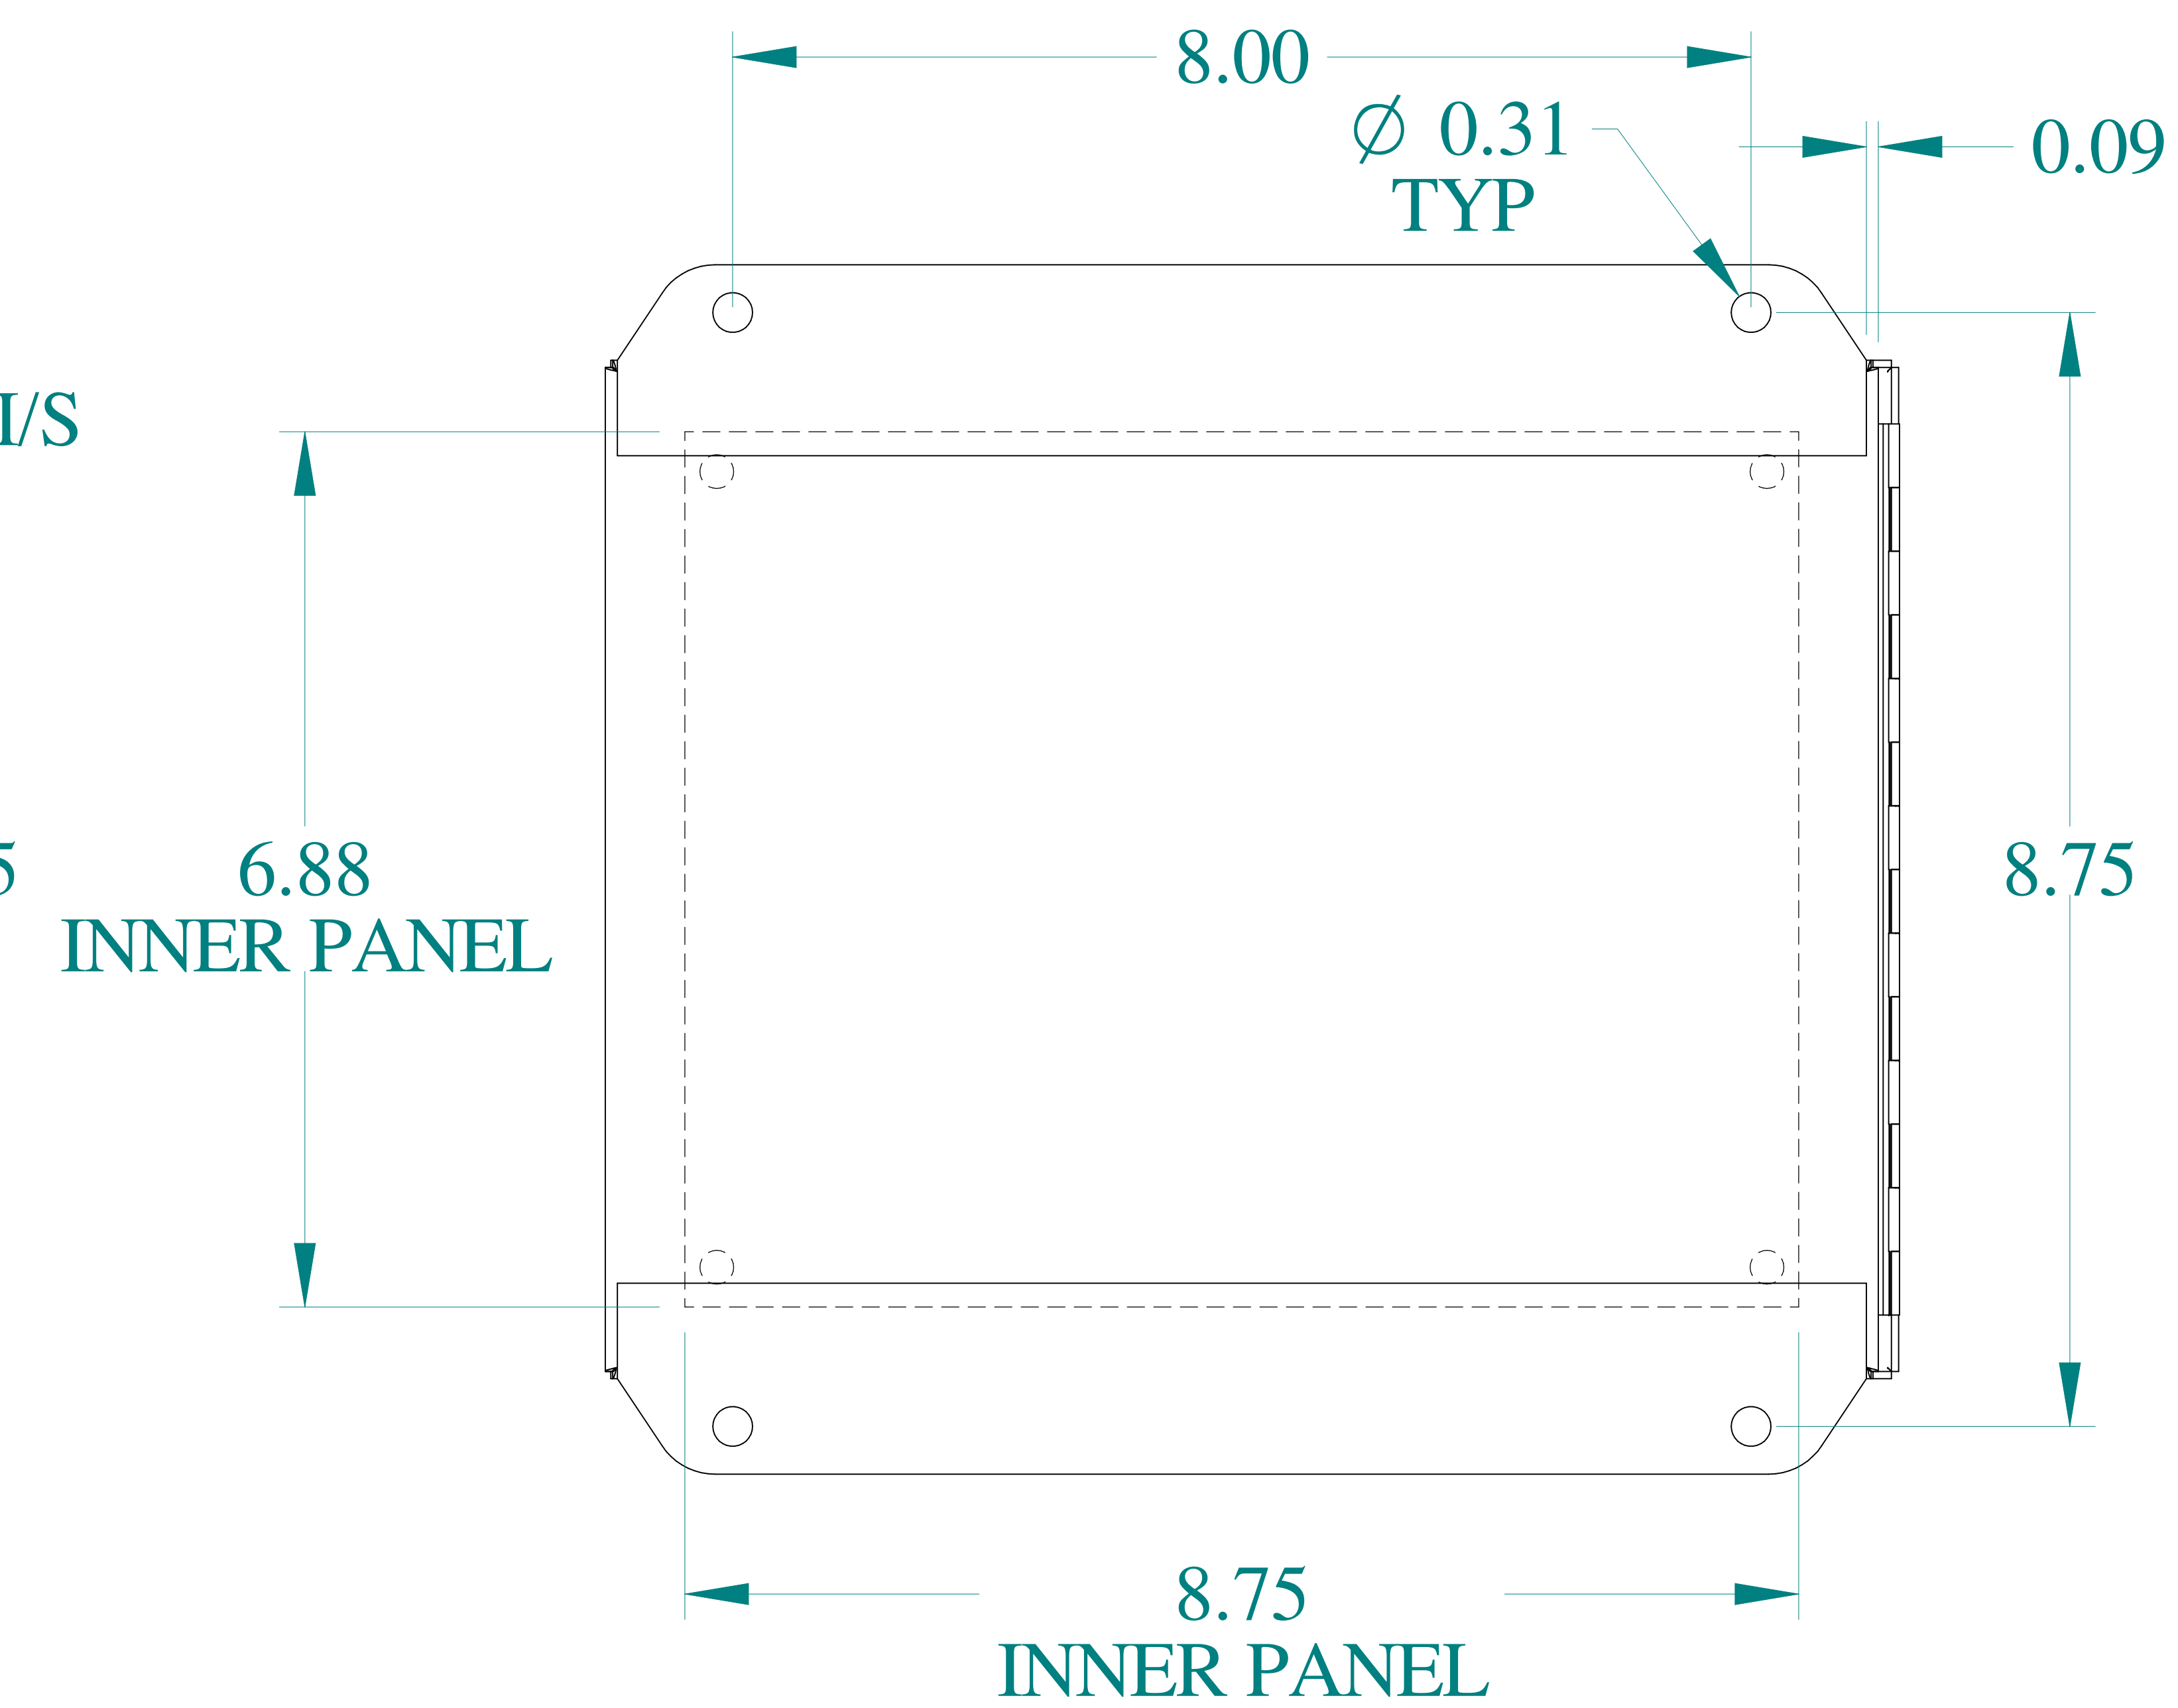

TOP VIEW

ISOMETRIC VIEWS

SIDE VIEW

FRONT VIEW

SIDE VIEW

BACK VIEW

BOTTOM VIEW

Data subject to change without notice.

Part # : EJ8104

Date : Oct. 30, 2018

Link: www.hamdmfg.com/EJ8104