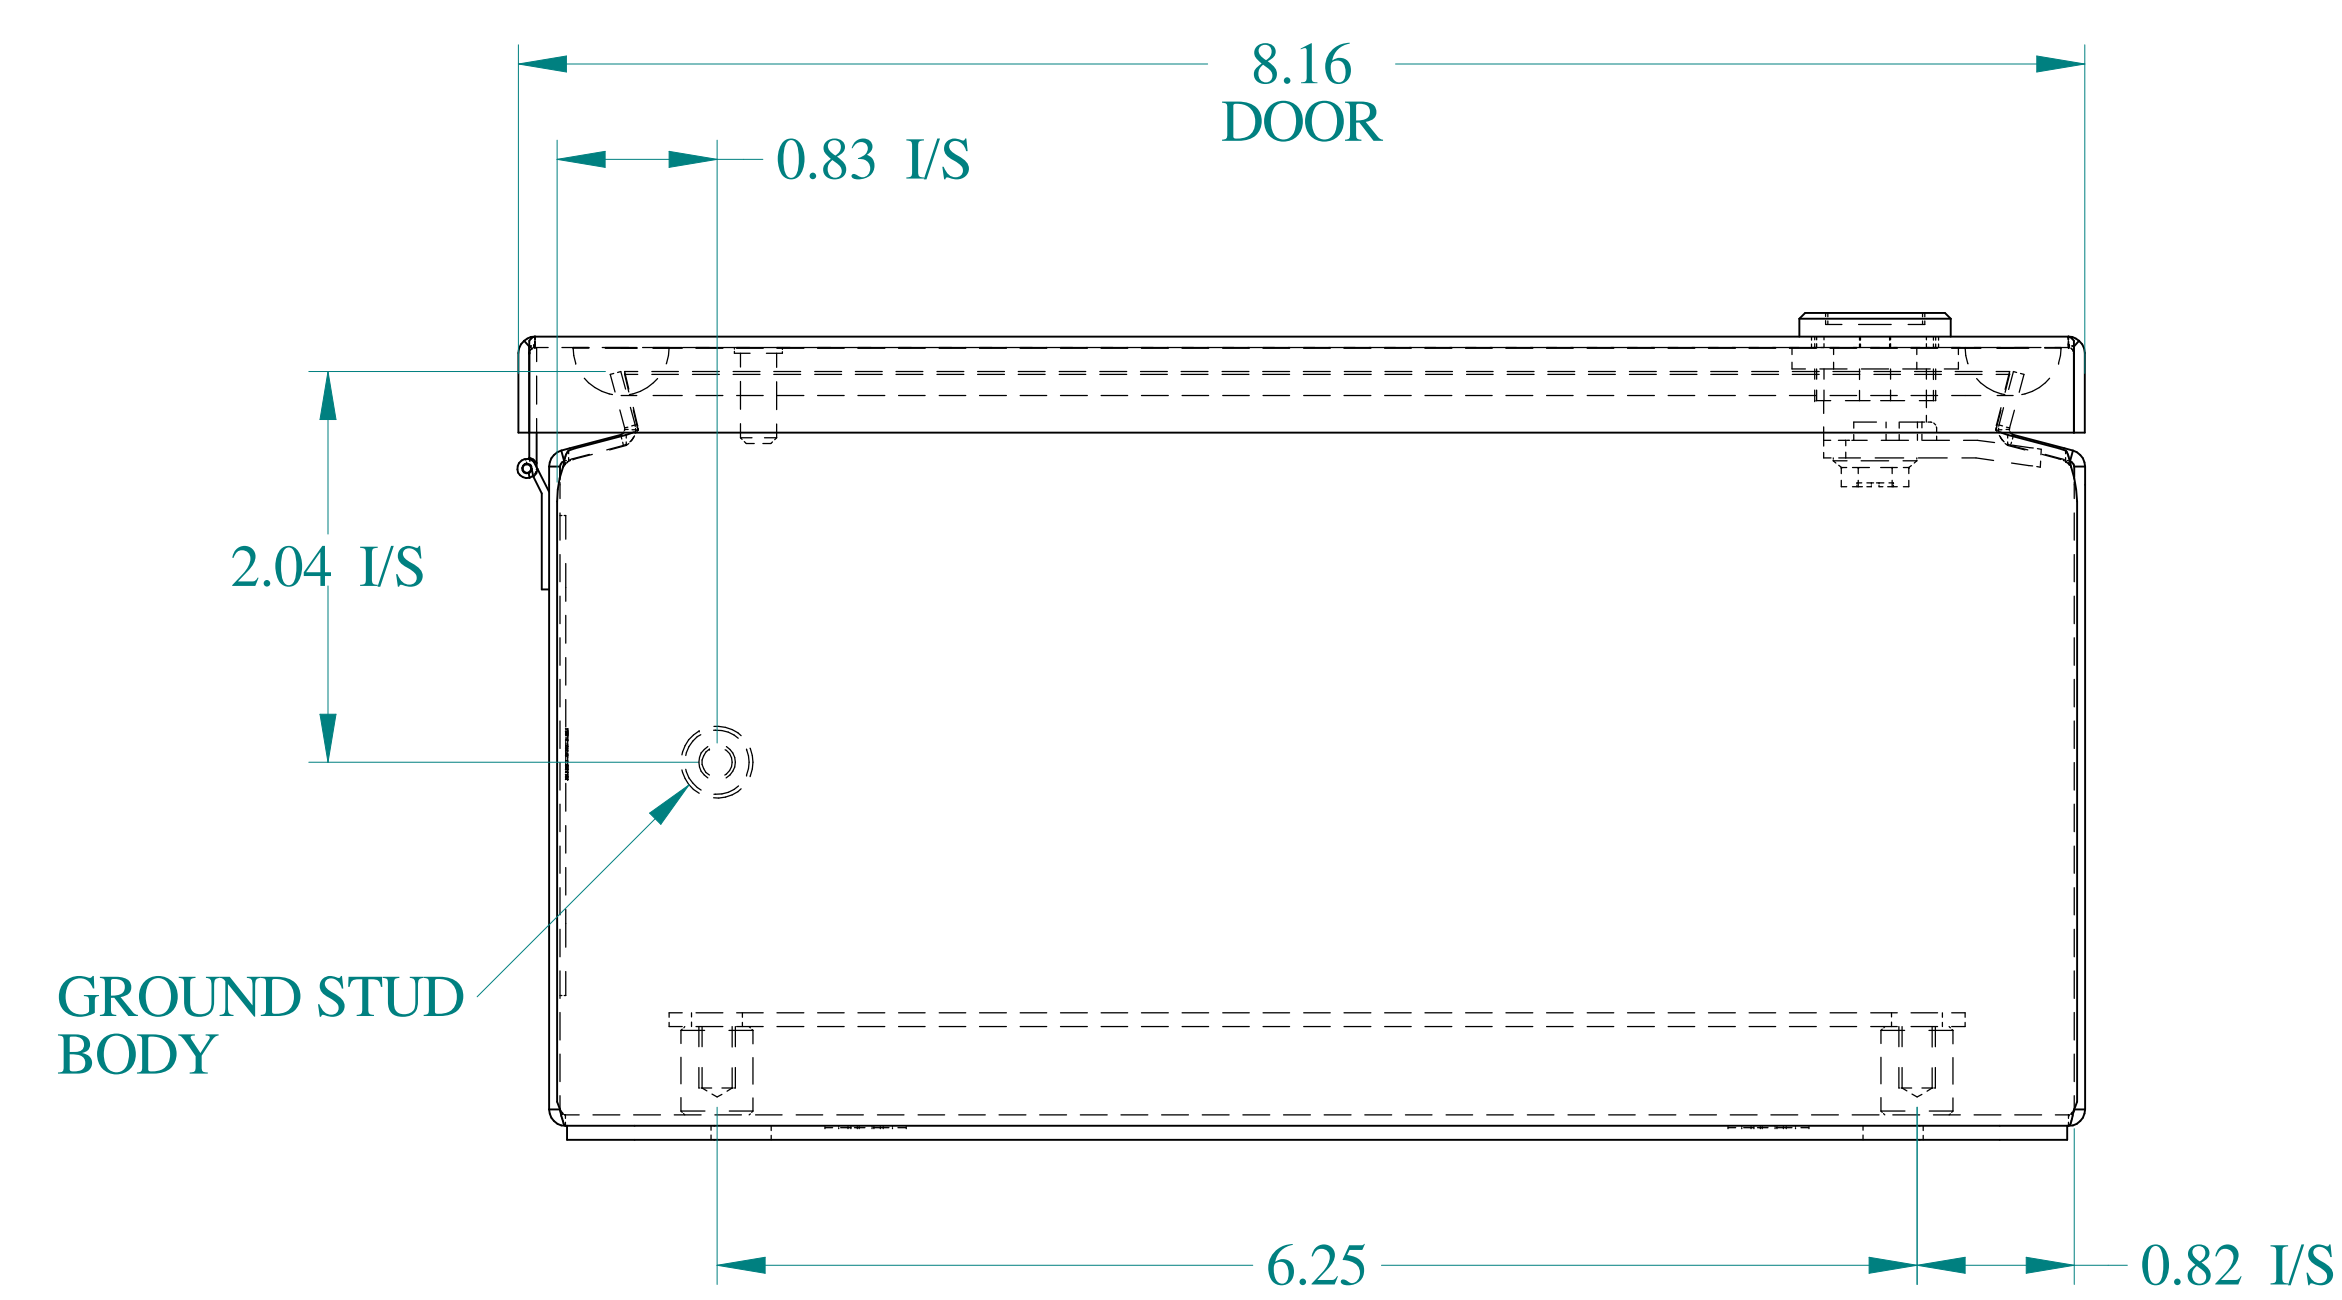

TOP VIEW

ISOMETRIC VIEWS

SIDE VIEW

FRONT VIEW

SIDE VIEW

BACK VIEW

BOTTOM VIEW

Data subject to change without notice.

Part # : EJ683

Date : Oct. 30, 2018

Link: www.hamfmfg.com/EJ683