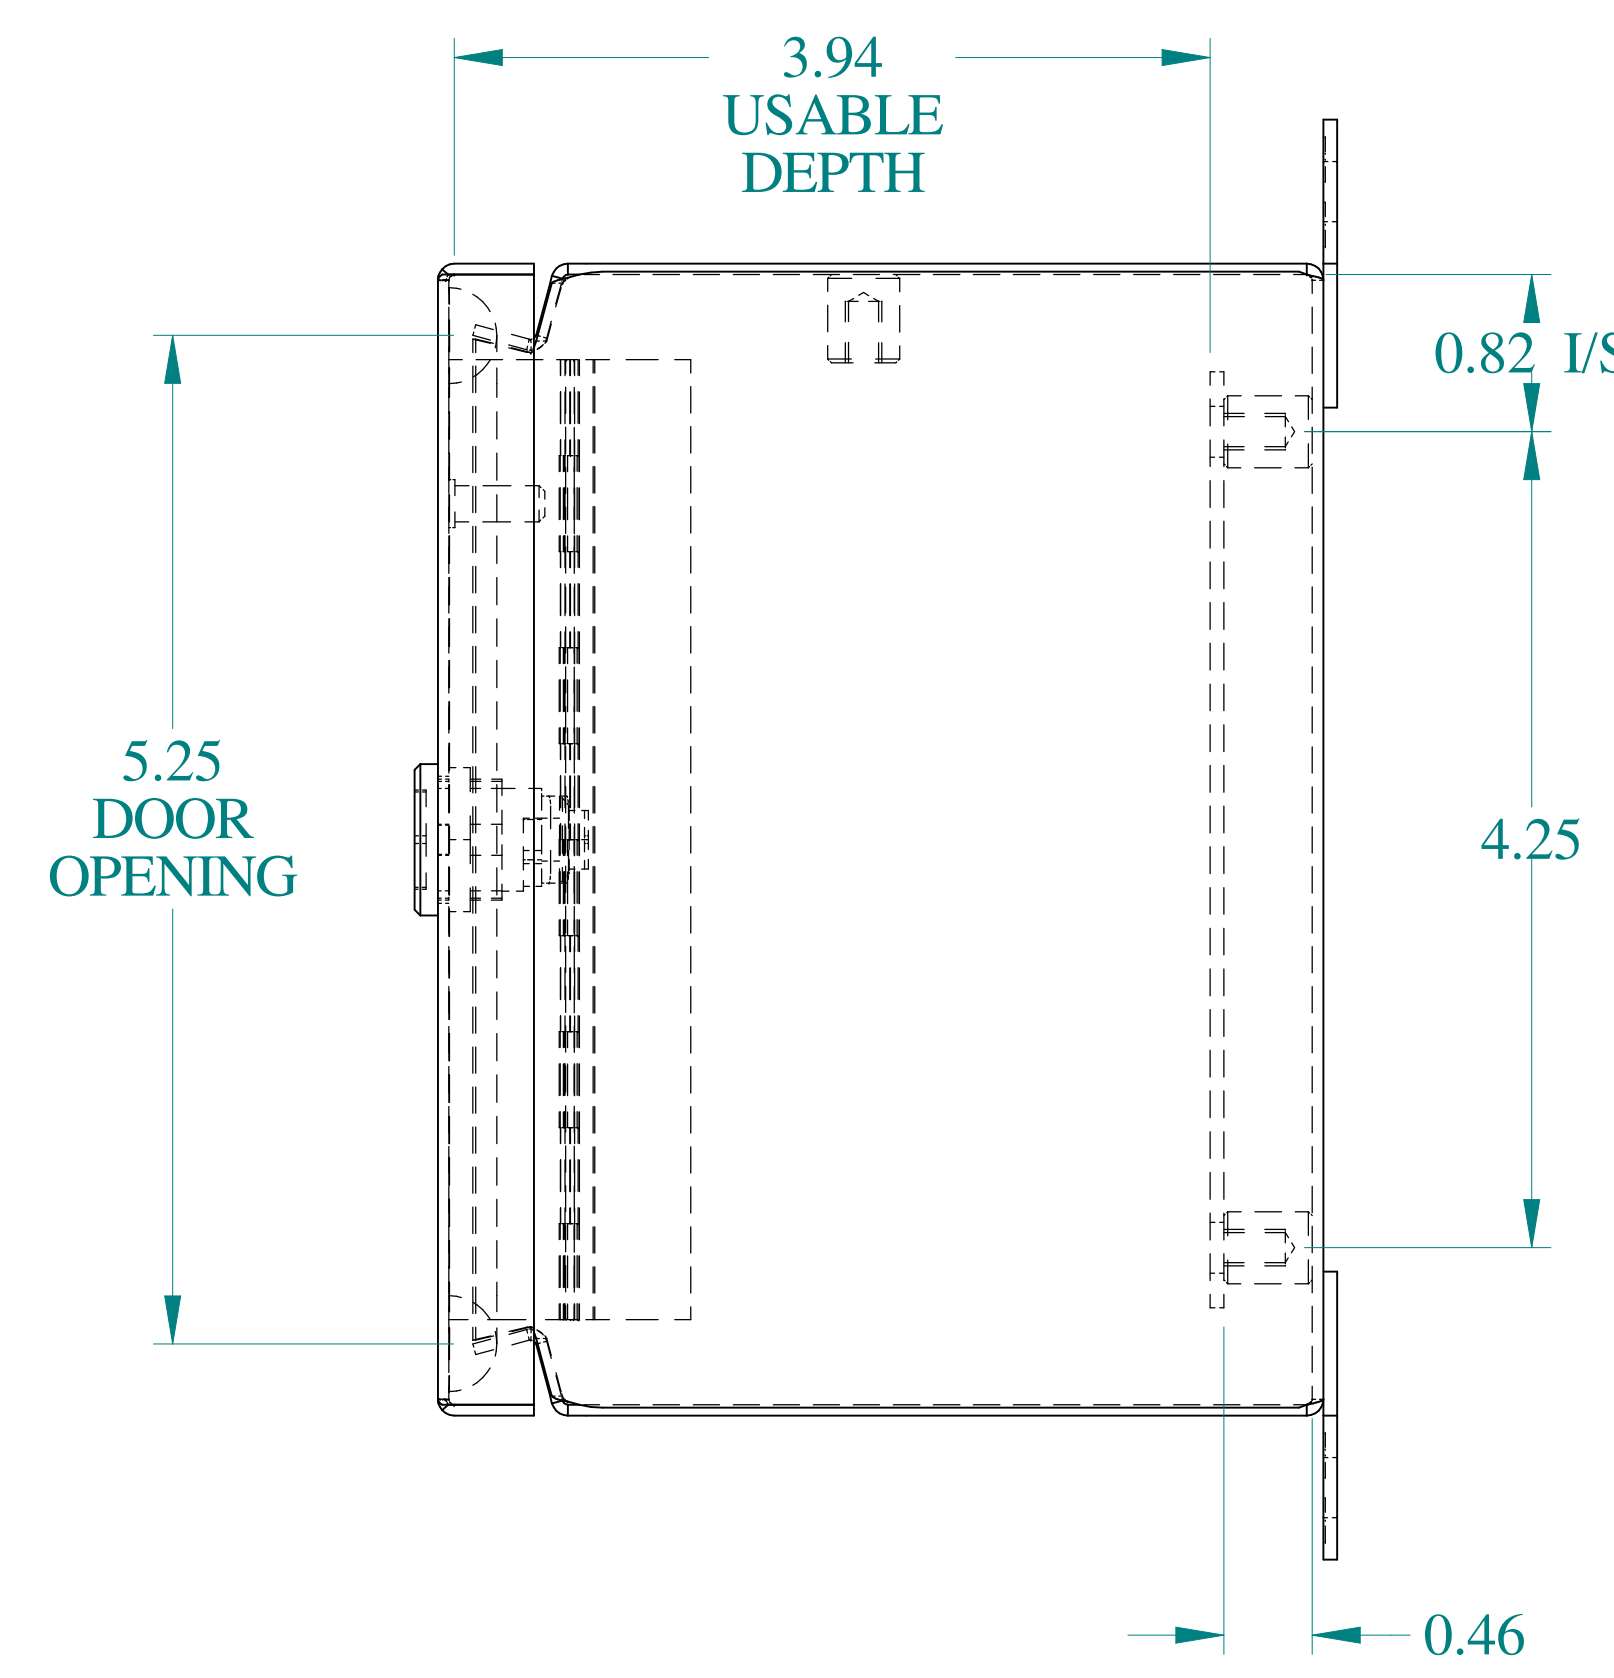

TOP VIEW

ISOMETRIC VIEWS

SIDE VIEW

FRONT VIEW

SIDE VIEW

BACK VIEW

BOTTOM VIEW

Data subject to change without notice.

Part #: EJ664

Date : Oct. 30, 2018

Link: www.hamdmfg.com/EJ664