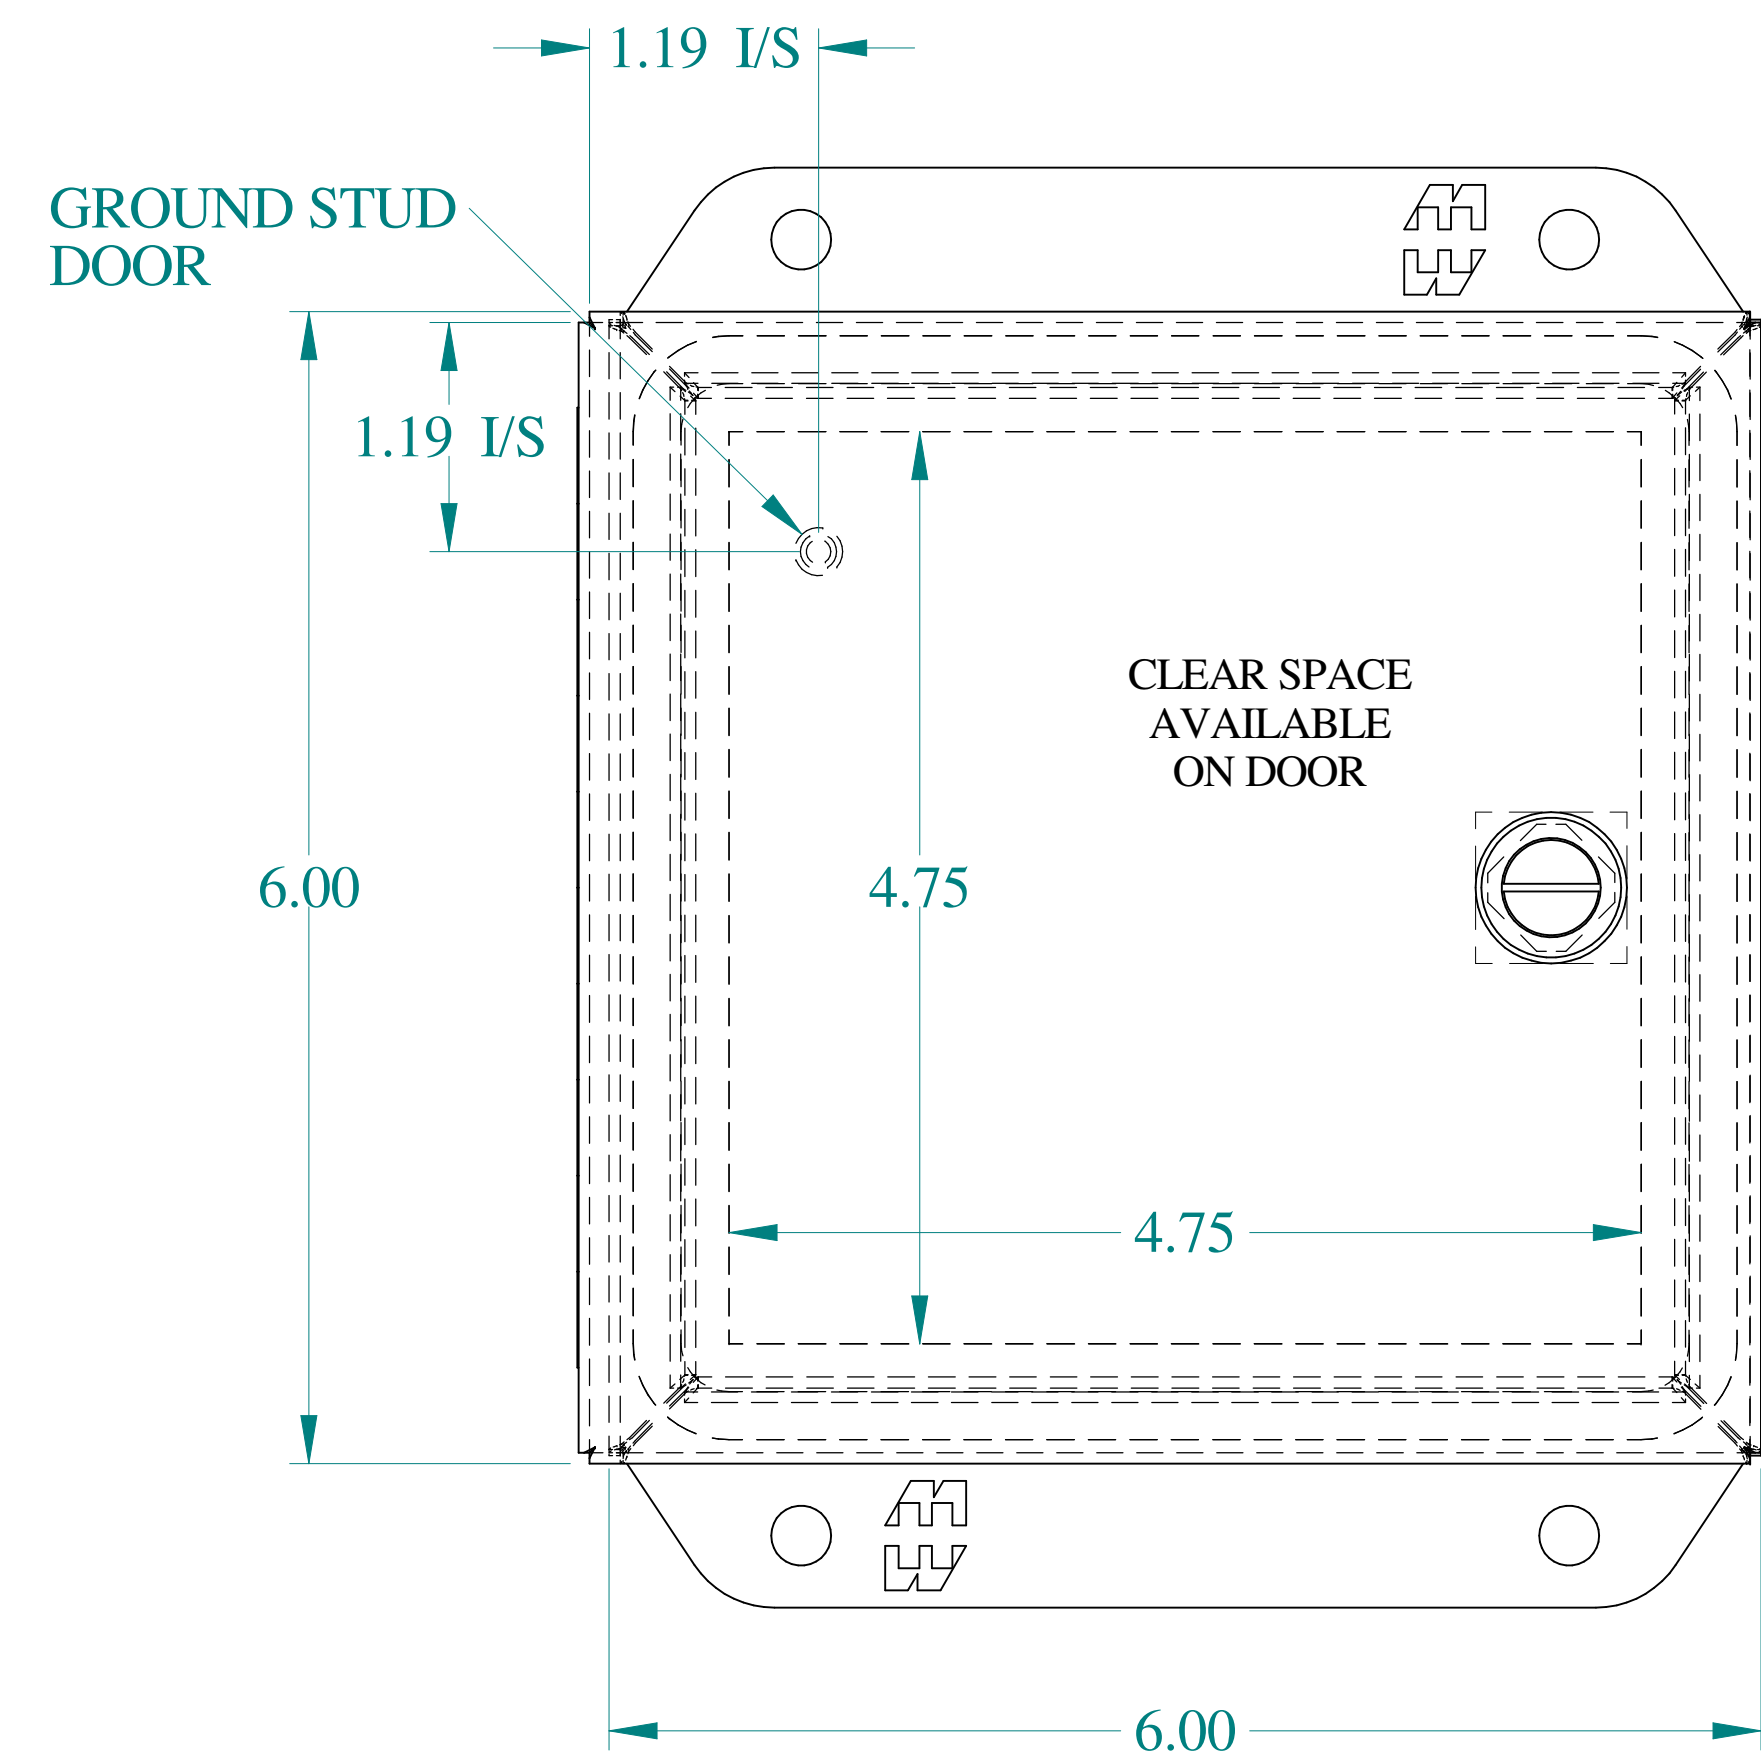

TOP VIEW

ISOMETRIC VIEWS

SIDE VIEW

FRONT VIEW

SIDE VIEW

BACK VIEW

BOTTOM VIEW

Data subject to change without notice.

Part #: EJ664

Date : Oct. 30, 2018

Link: www.hamdmfg.com/EJ664