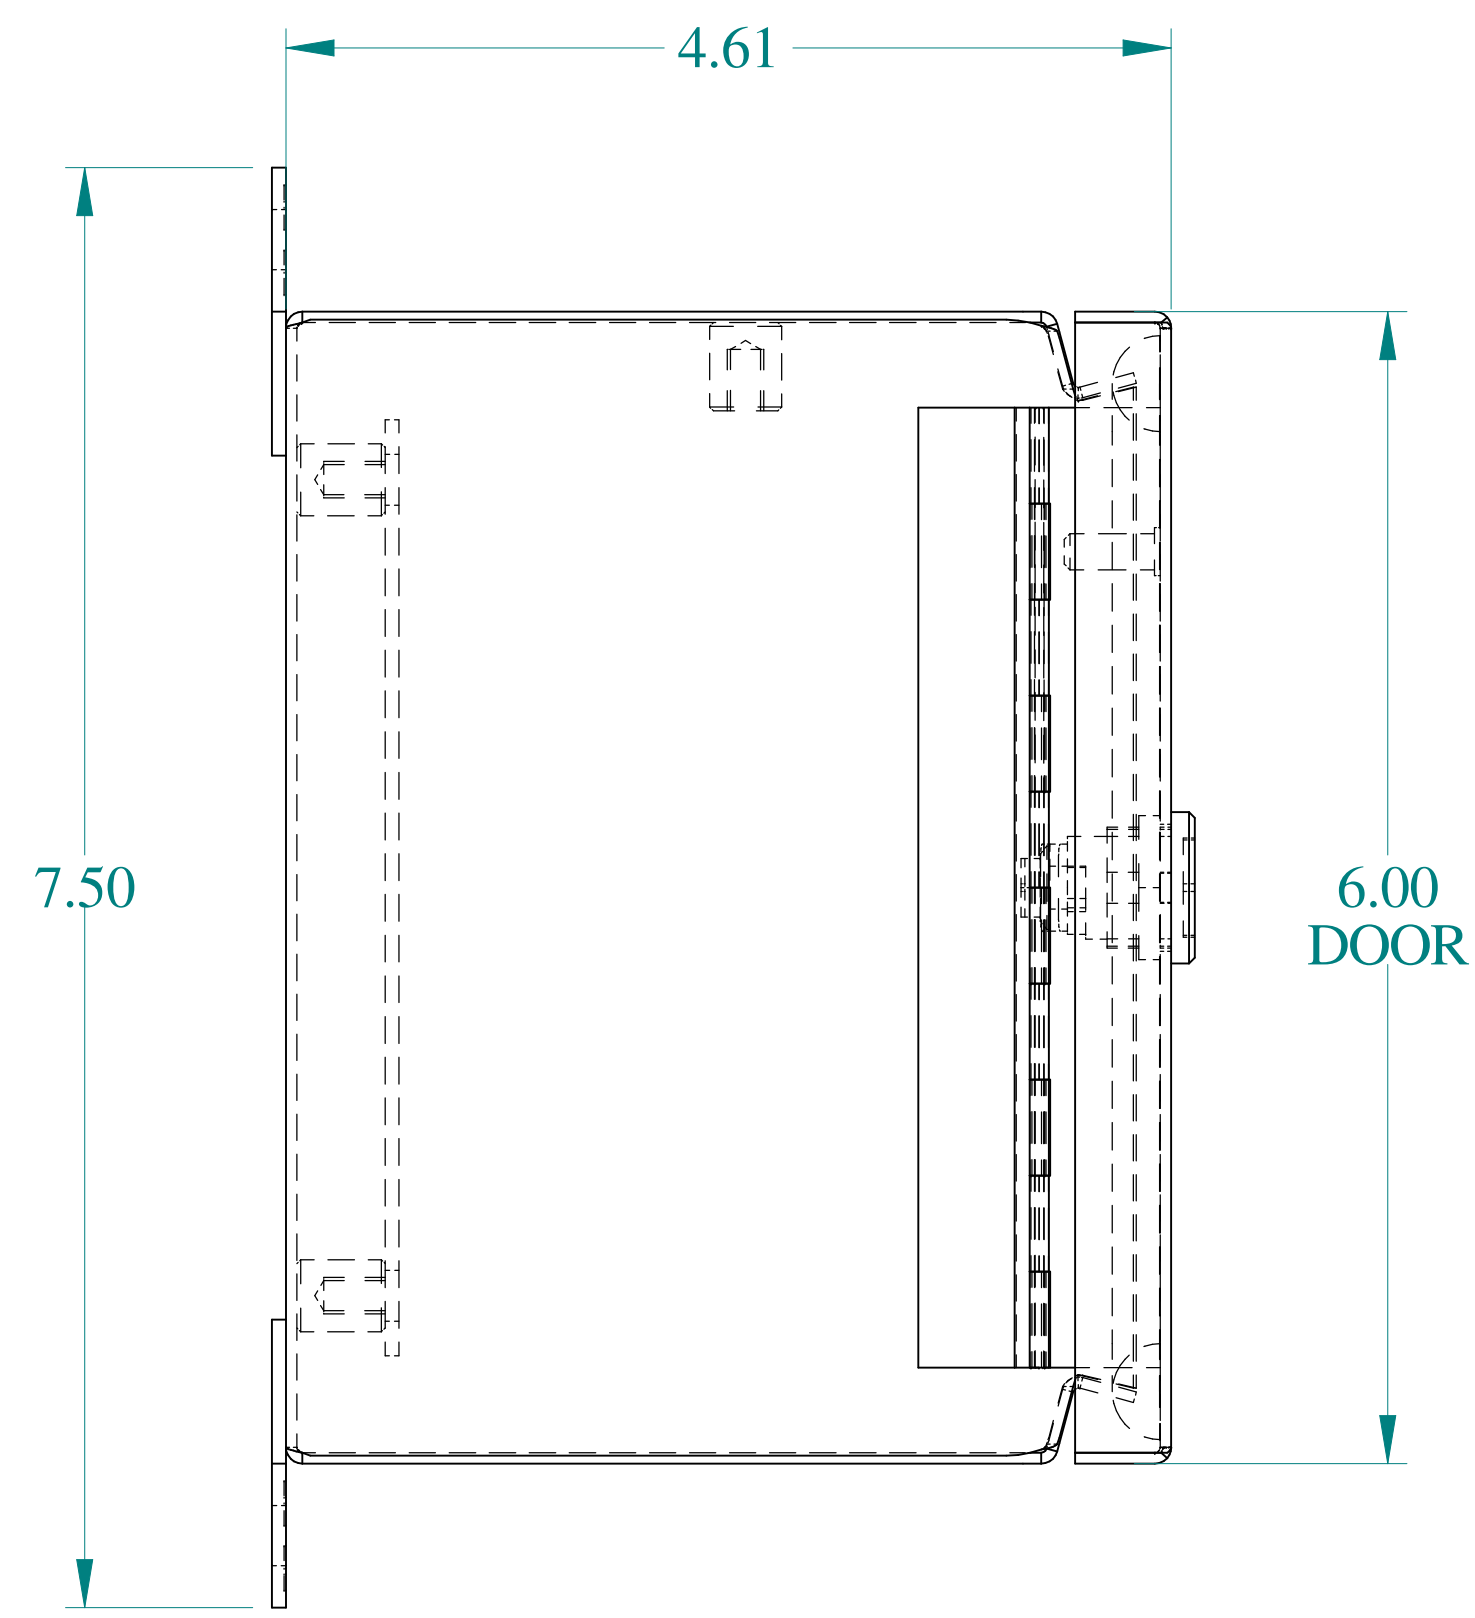

TOP VIEW

ISOMETRIC VIEWS

SIDE VIEW

FRONT VIEW

SIDE VIEW

BACK VIEW

BOTTOM VIEW

Data subject to change without notice.

Part #: EJ664

Date : Oct. 30, 2018

Link: www.hamdmfg.com/EJ664