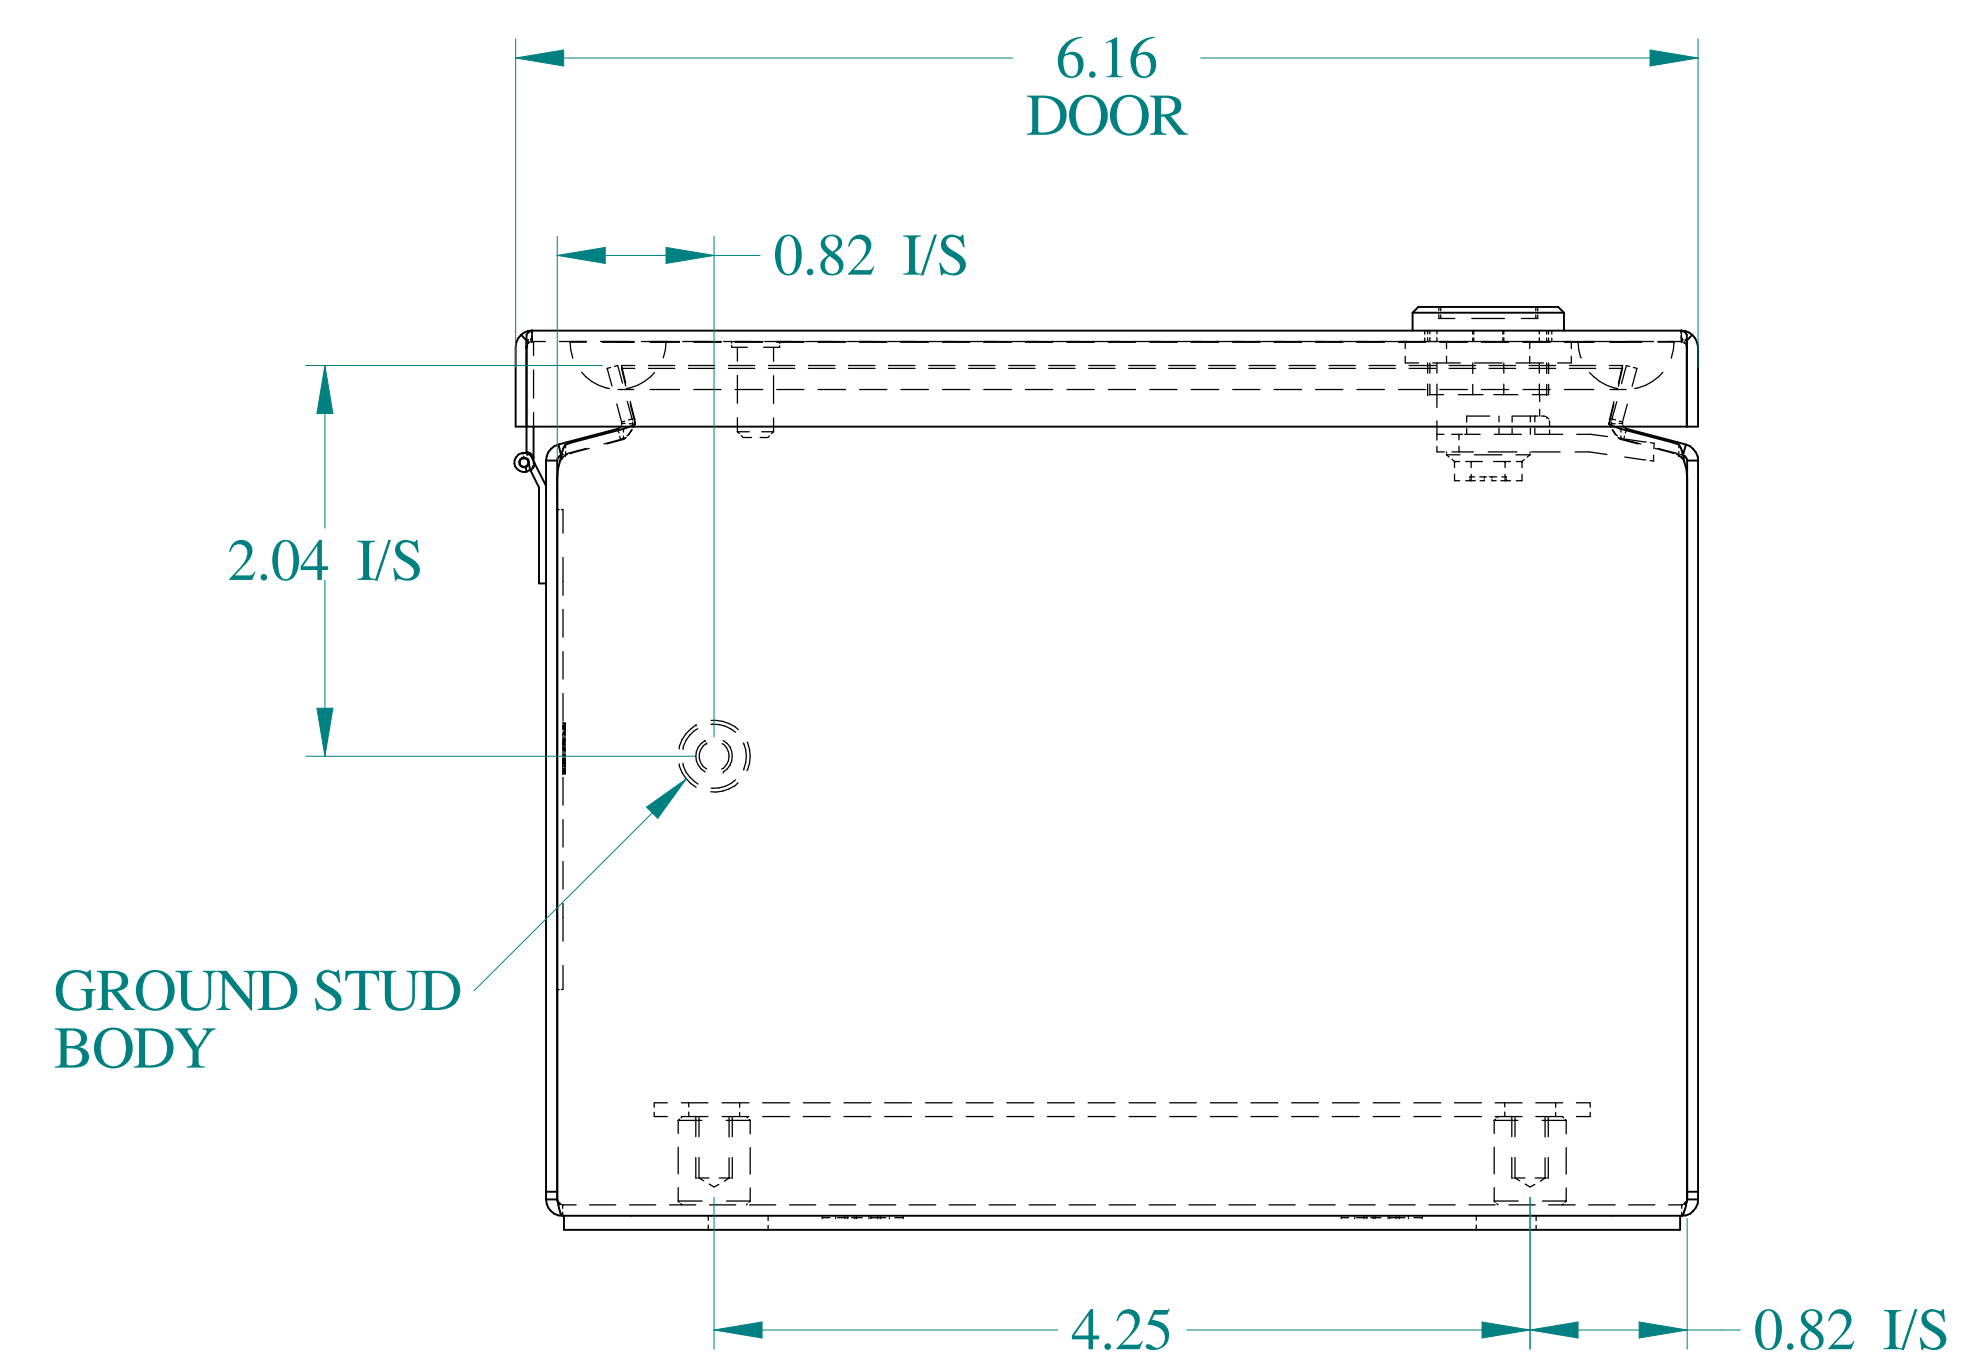

TOP VIEW

ISOMETRIC VIEWS

SIDE VIEW

FRONT VIEW

SIDE VIEW

BACK VIEW

BOTTOM VIEW

Data subject to change without notice.

Part #: EJ664

Date : Oct. 30, 2018

Link: www.hamdmfg.com/EJ664