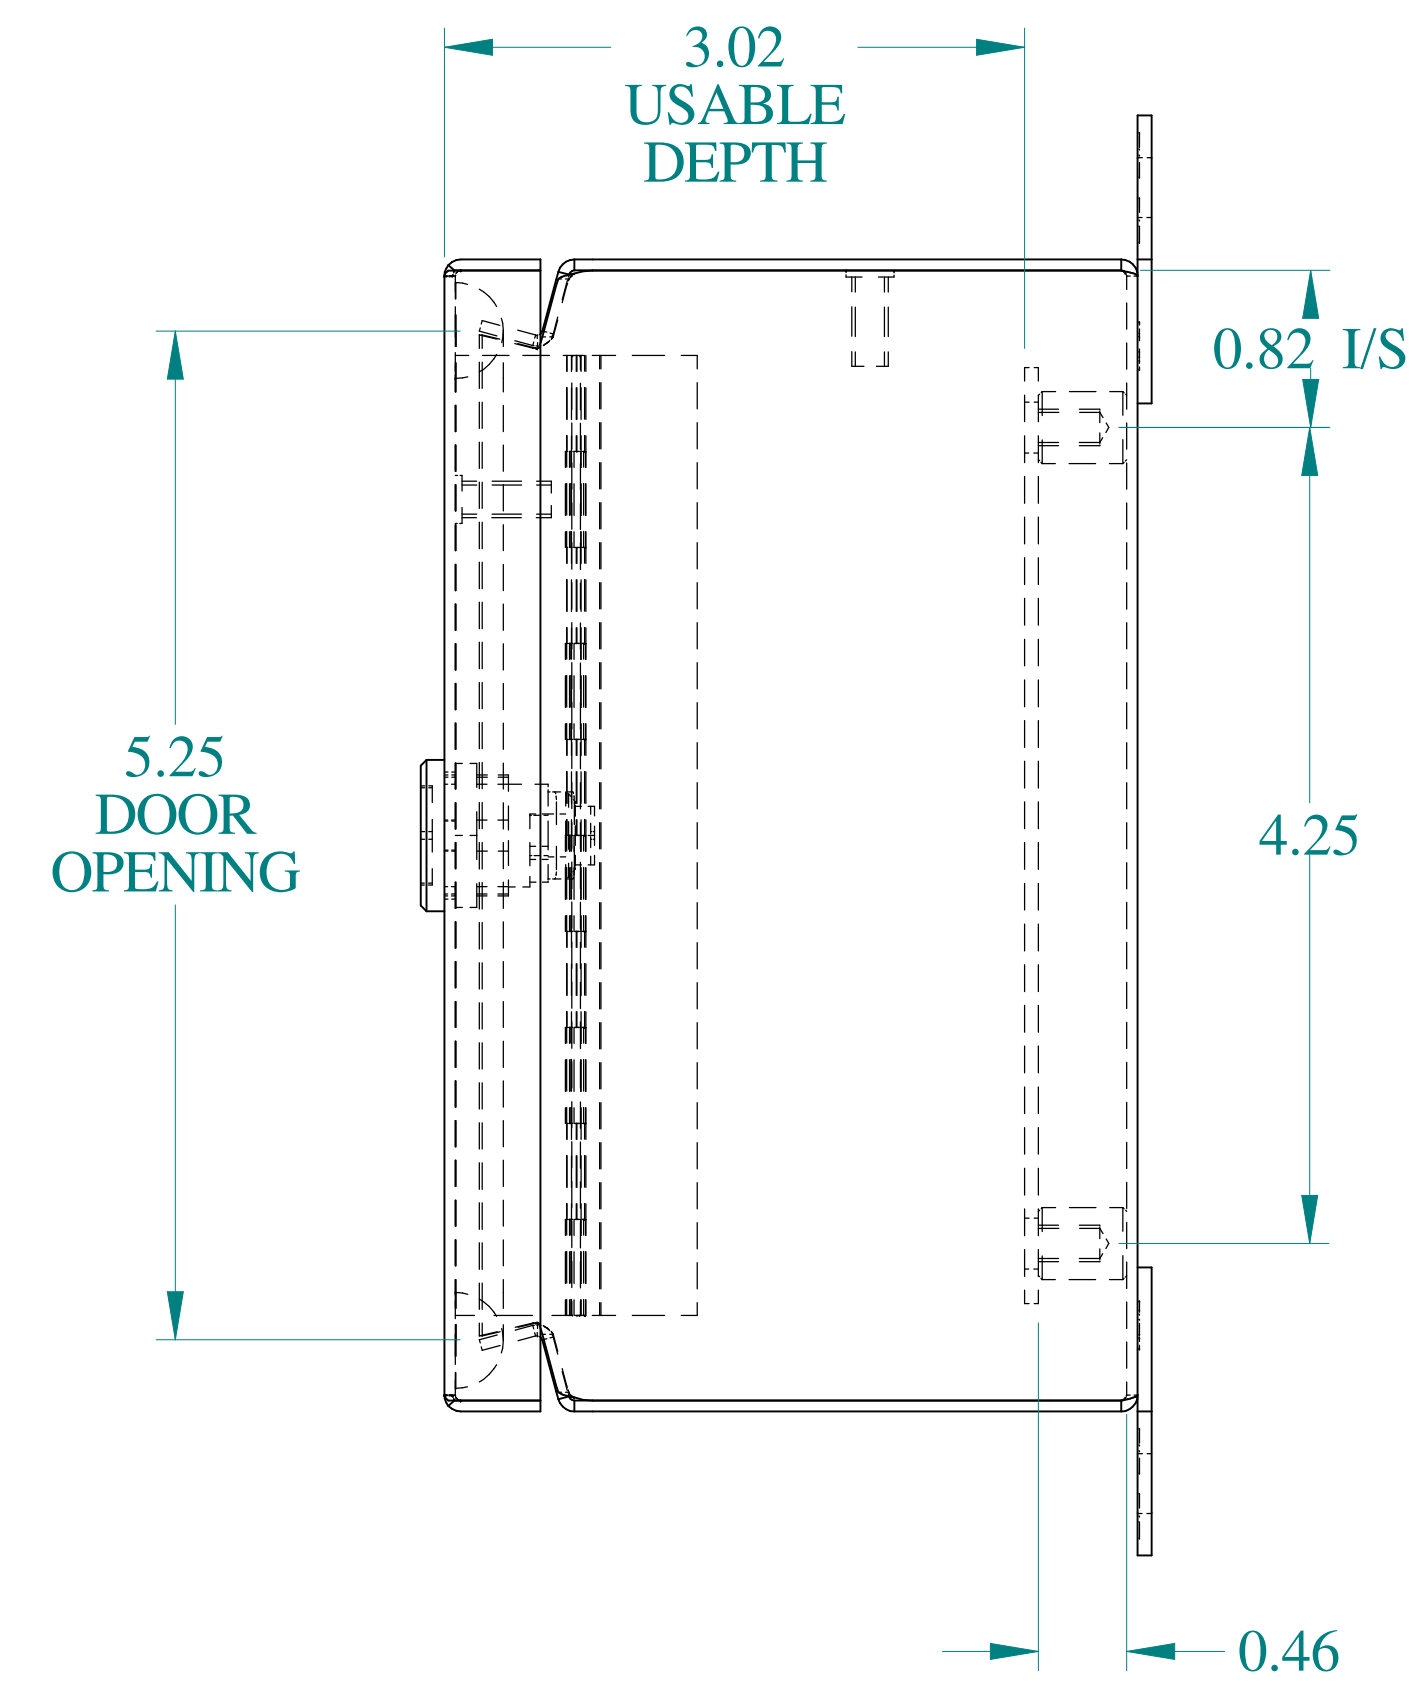

TOP VIEW

ISOMETRIC VIEWS

SIDE VIEW

FRONT VIEW

SIDE VIEW

BACK VIEW

BOTTOM VIEW

Data subject to change without notice.

Part # : EJ643SS

Date : Nov. 28, 2018

Link: www.hamfmg.com/EJ643SS