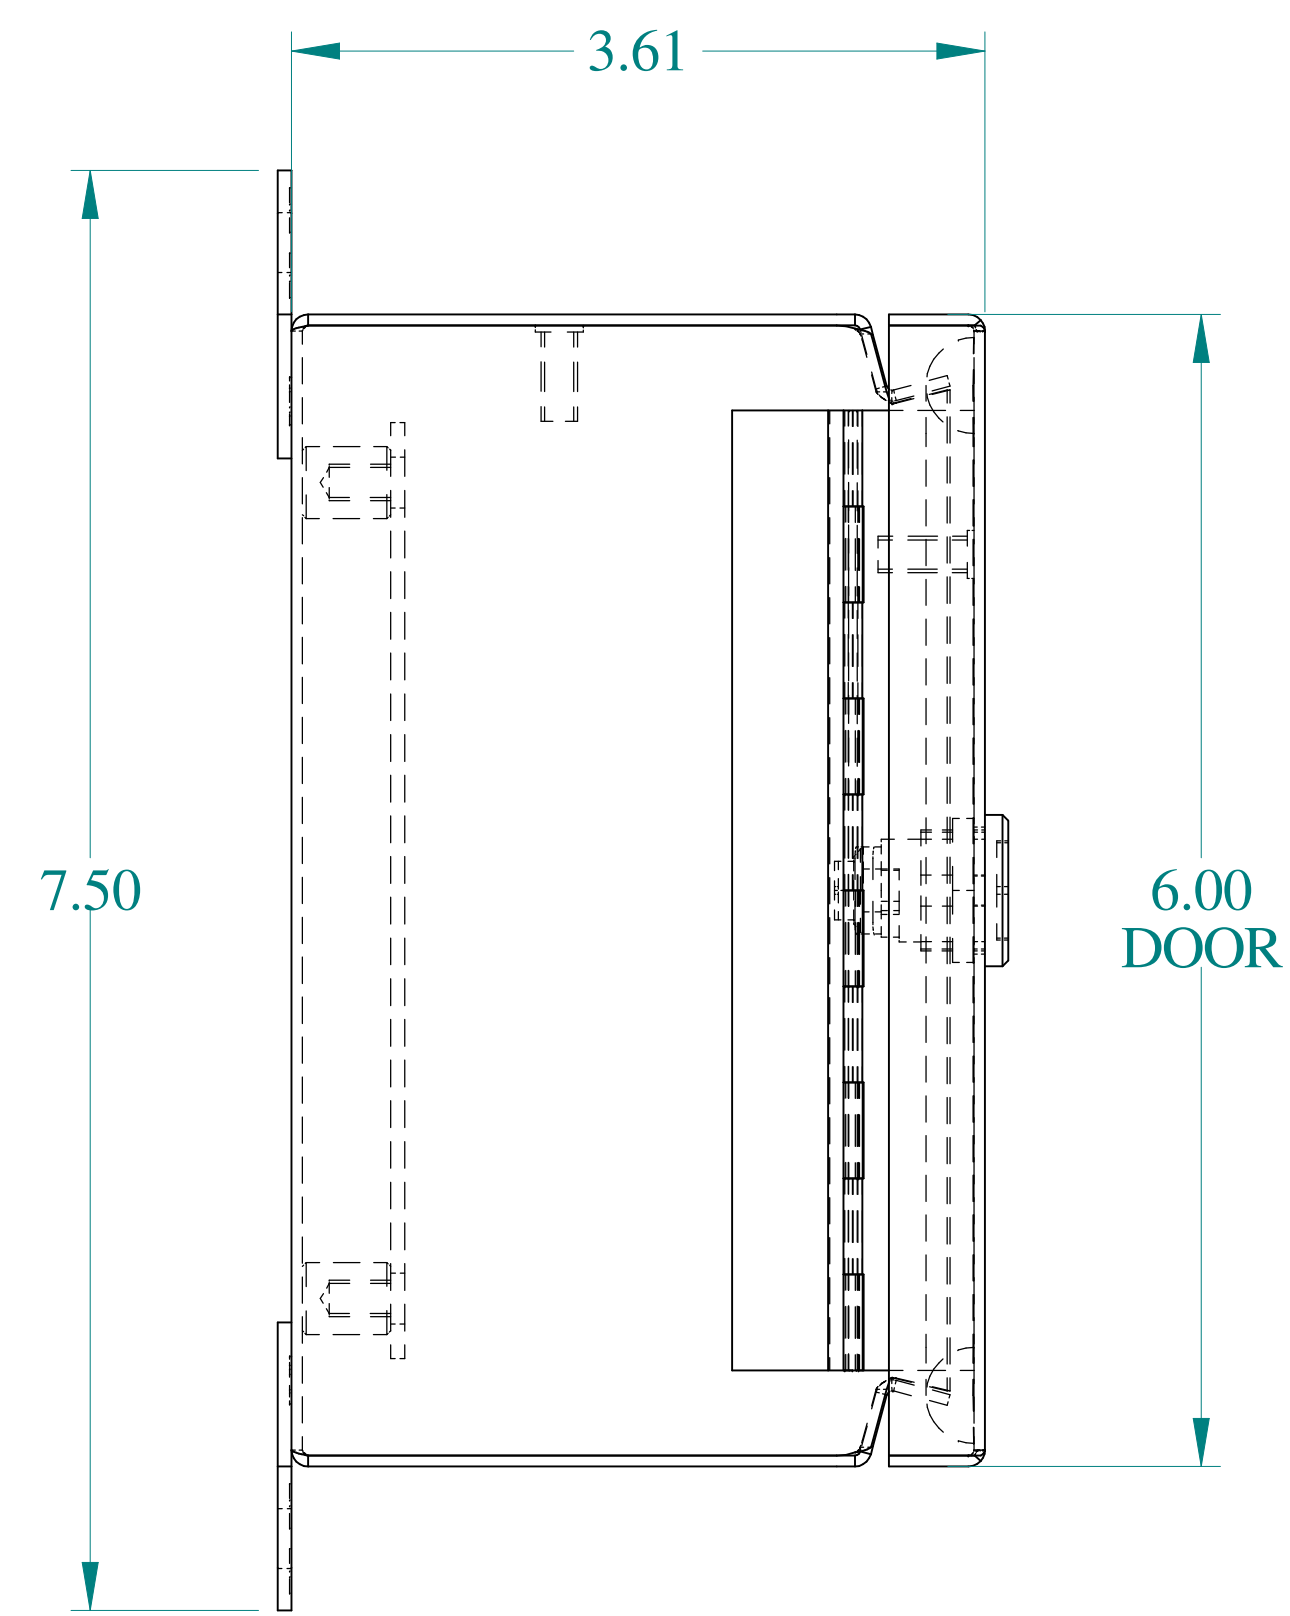

TOP VIEW

ISOMETRIC VIEWS

SIDE VIEW

FRONT VIEW

SIDE VIEW

BACK VIEW

BOTTOM VIEW

Data subject to change without notice.

Part # : EJ643SS

Date : Nov. 28, 2018

Link: www.hamfmg.com/EJ643SS