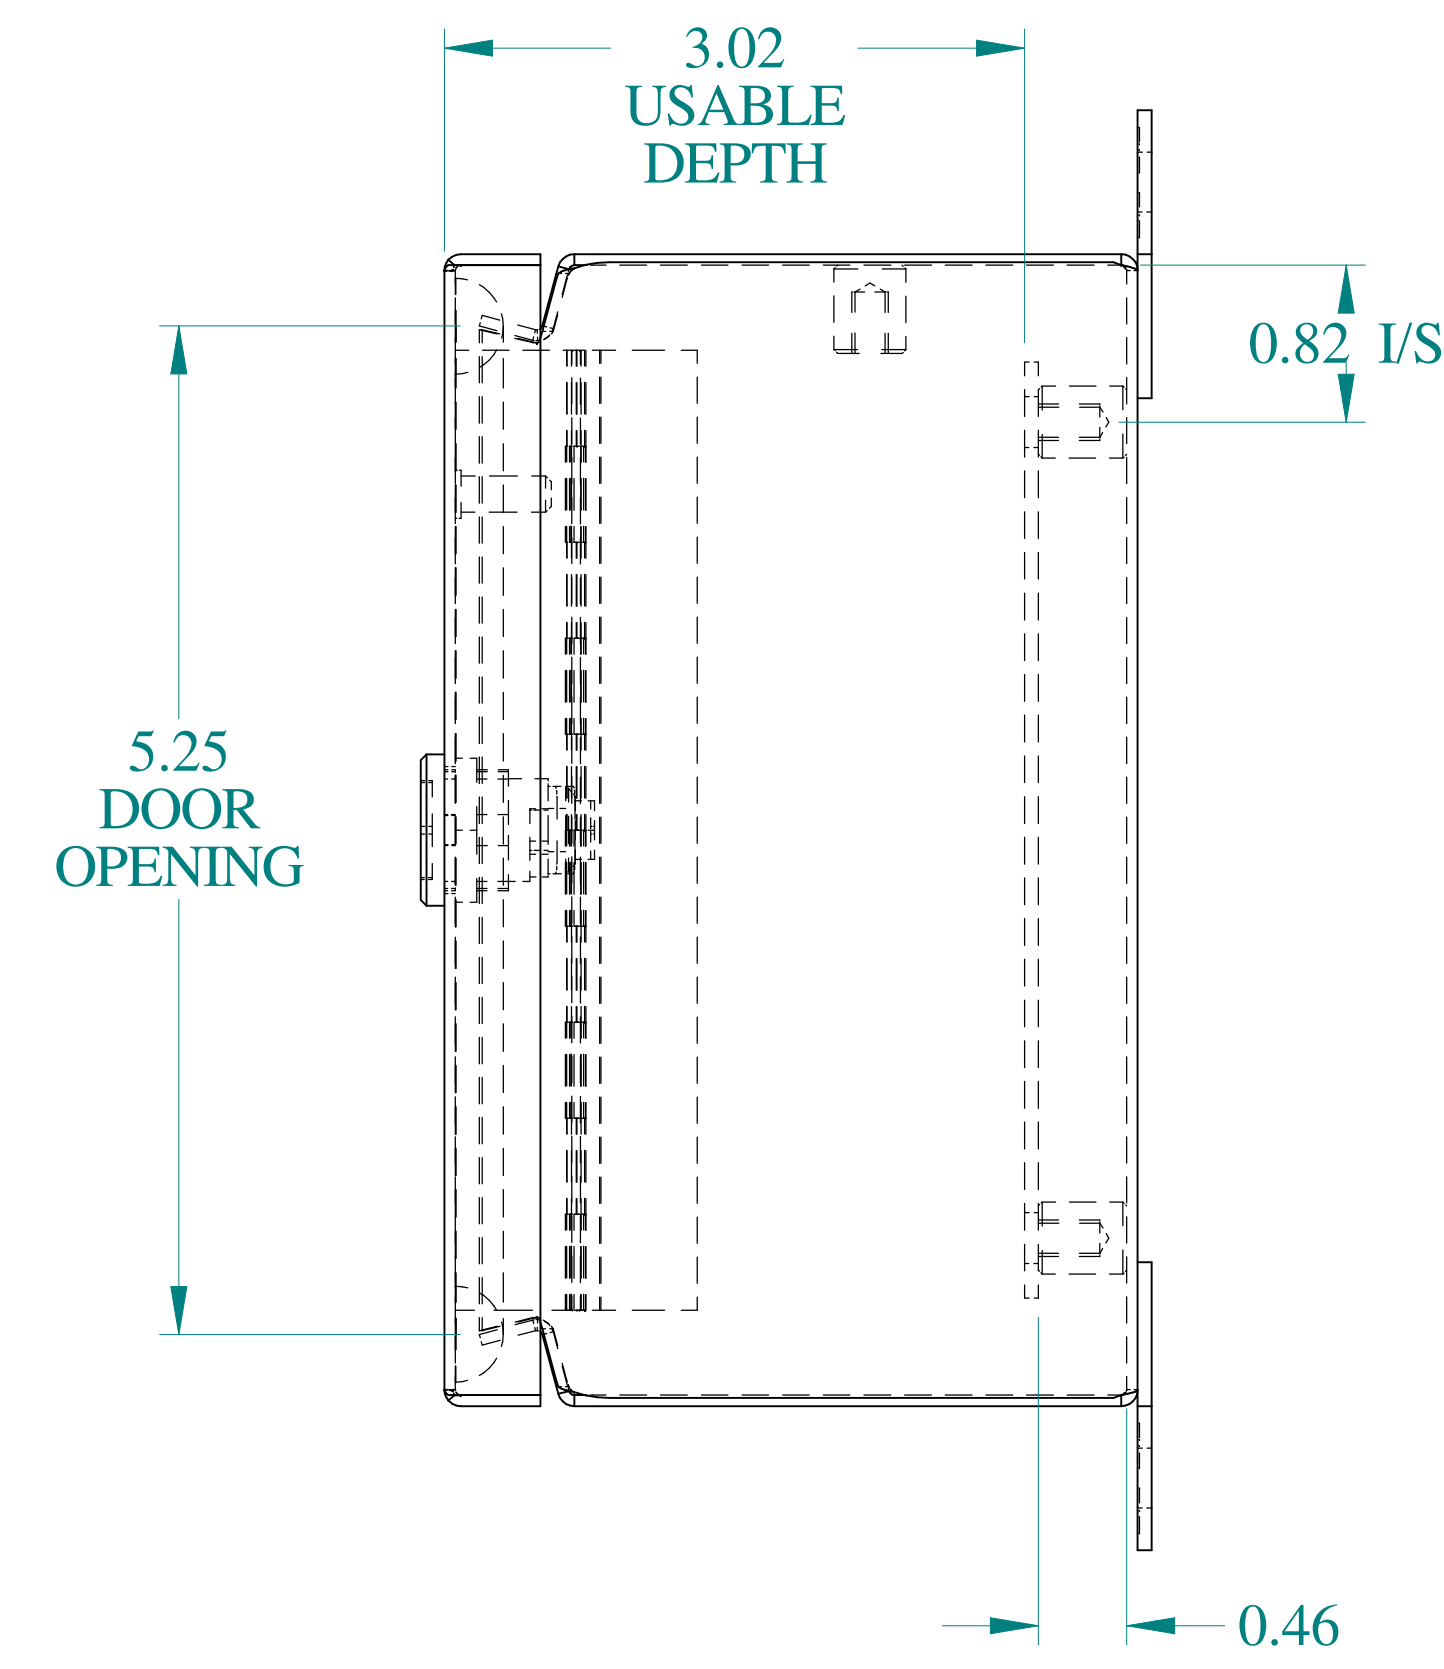

TOP VIEW

ISOMETRIC VIEWS

SIDE VIEW

FRONT VIEW

SIDE VIEW

BACK VIEW

BOTTOM VIEW

Data subject to change without notice.

Part # : EJ643

Date : Oct. 30, 2018

Link: www.hamdmfg.com/EJ643