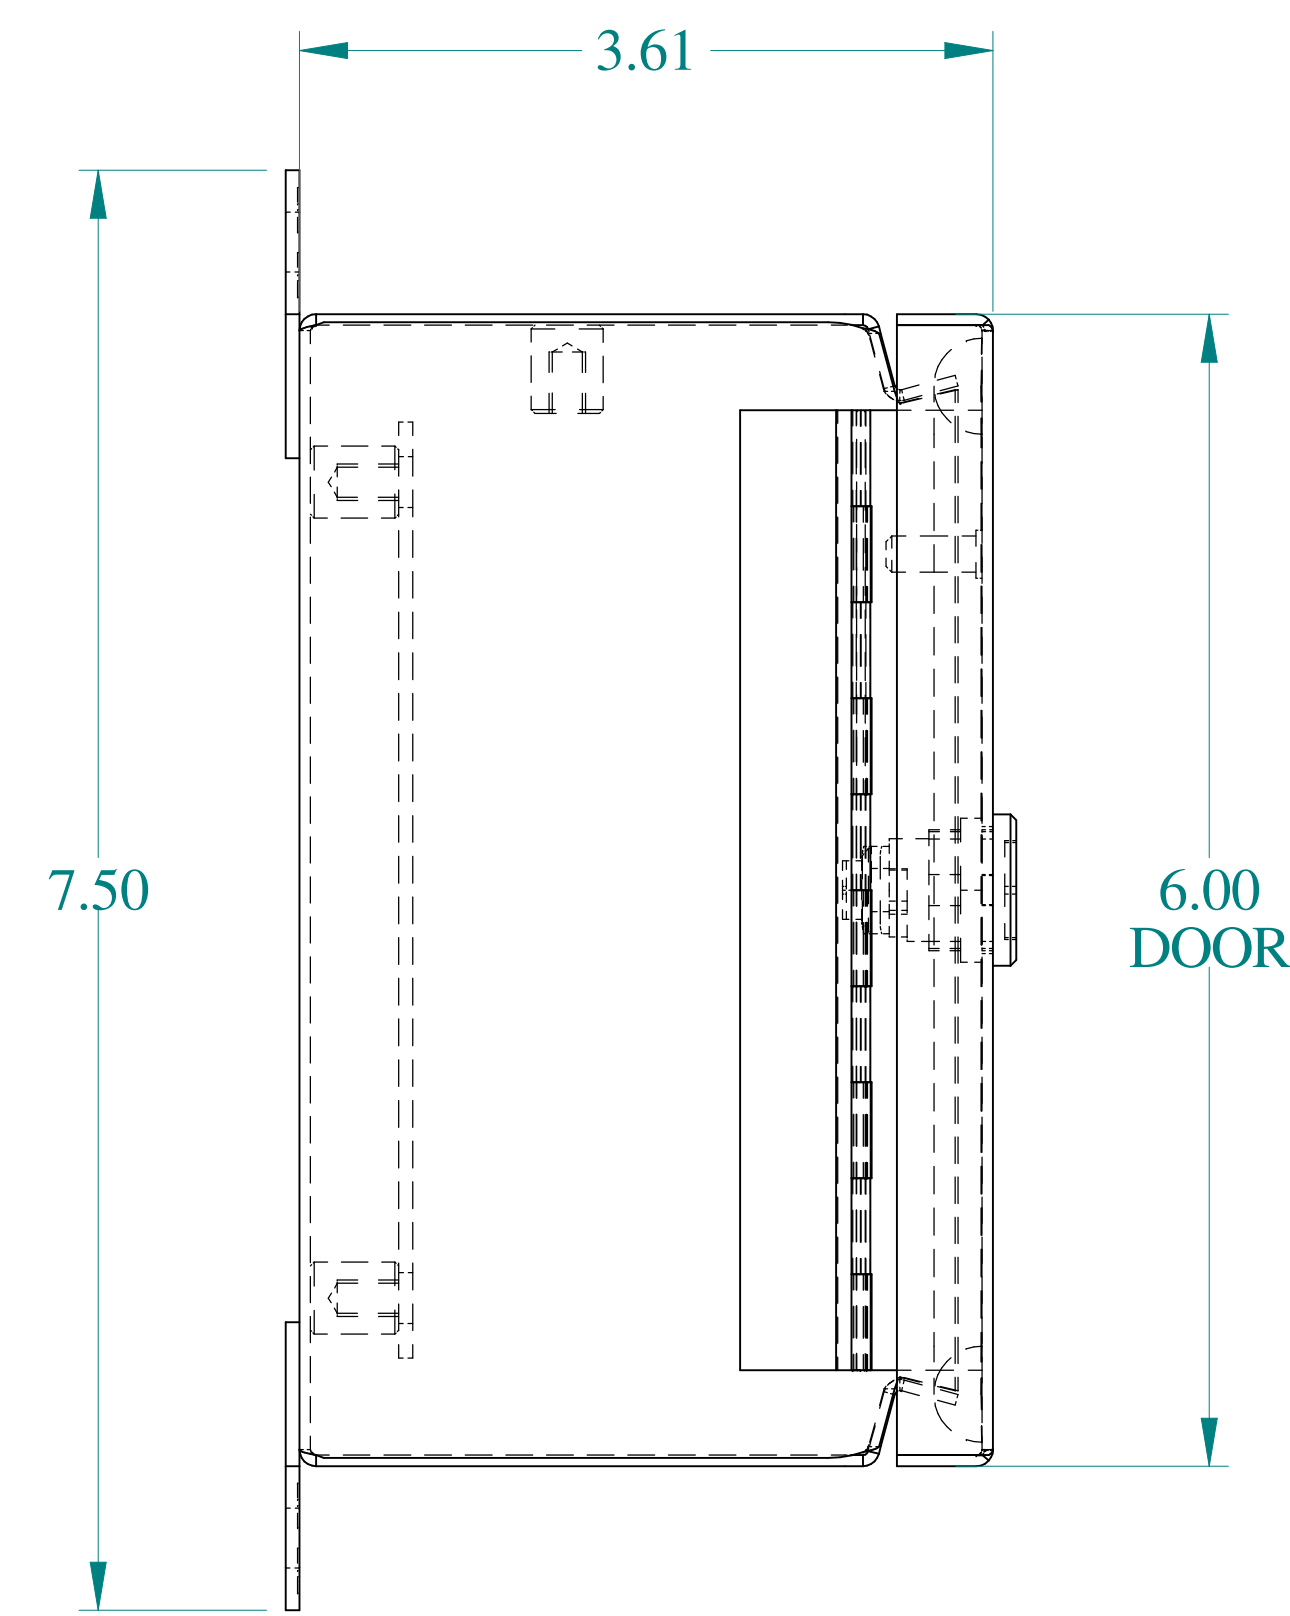

TOP VIEW

ISOMETRIC VIEWS

SIDE VIEW

FRONT VIEW

SIDE VIEW

BACK VIEW

BOTTOM VIEW

Data subject to change without notice.

Part # : EJ643

Date : Oct. 30, 2018

Link: www.hamdmfg.com/EJ643