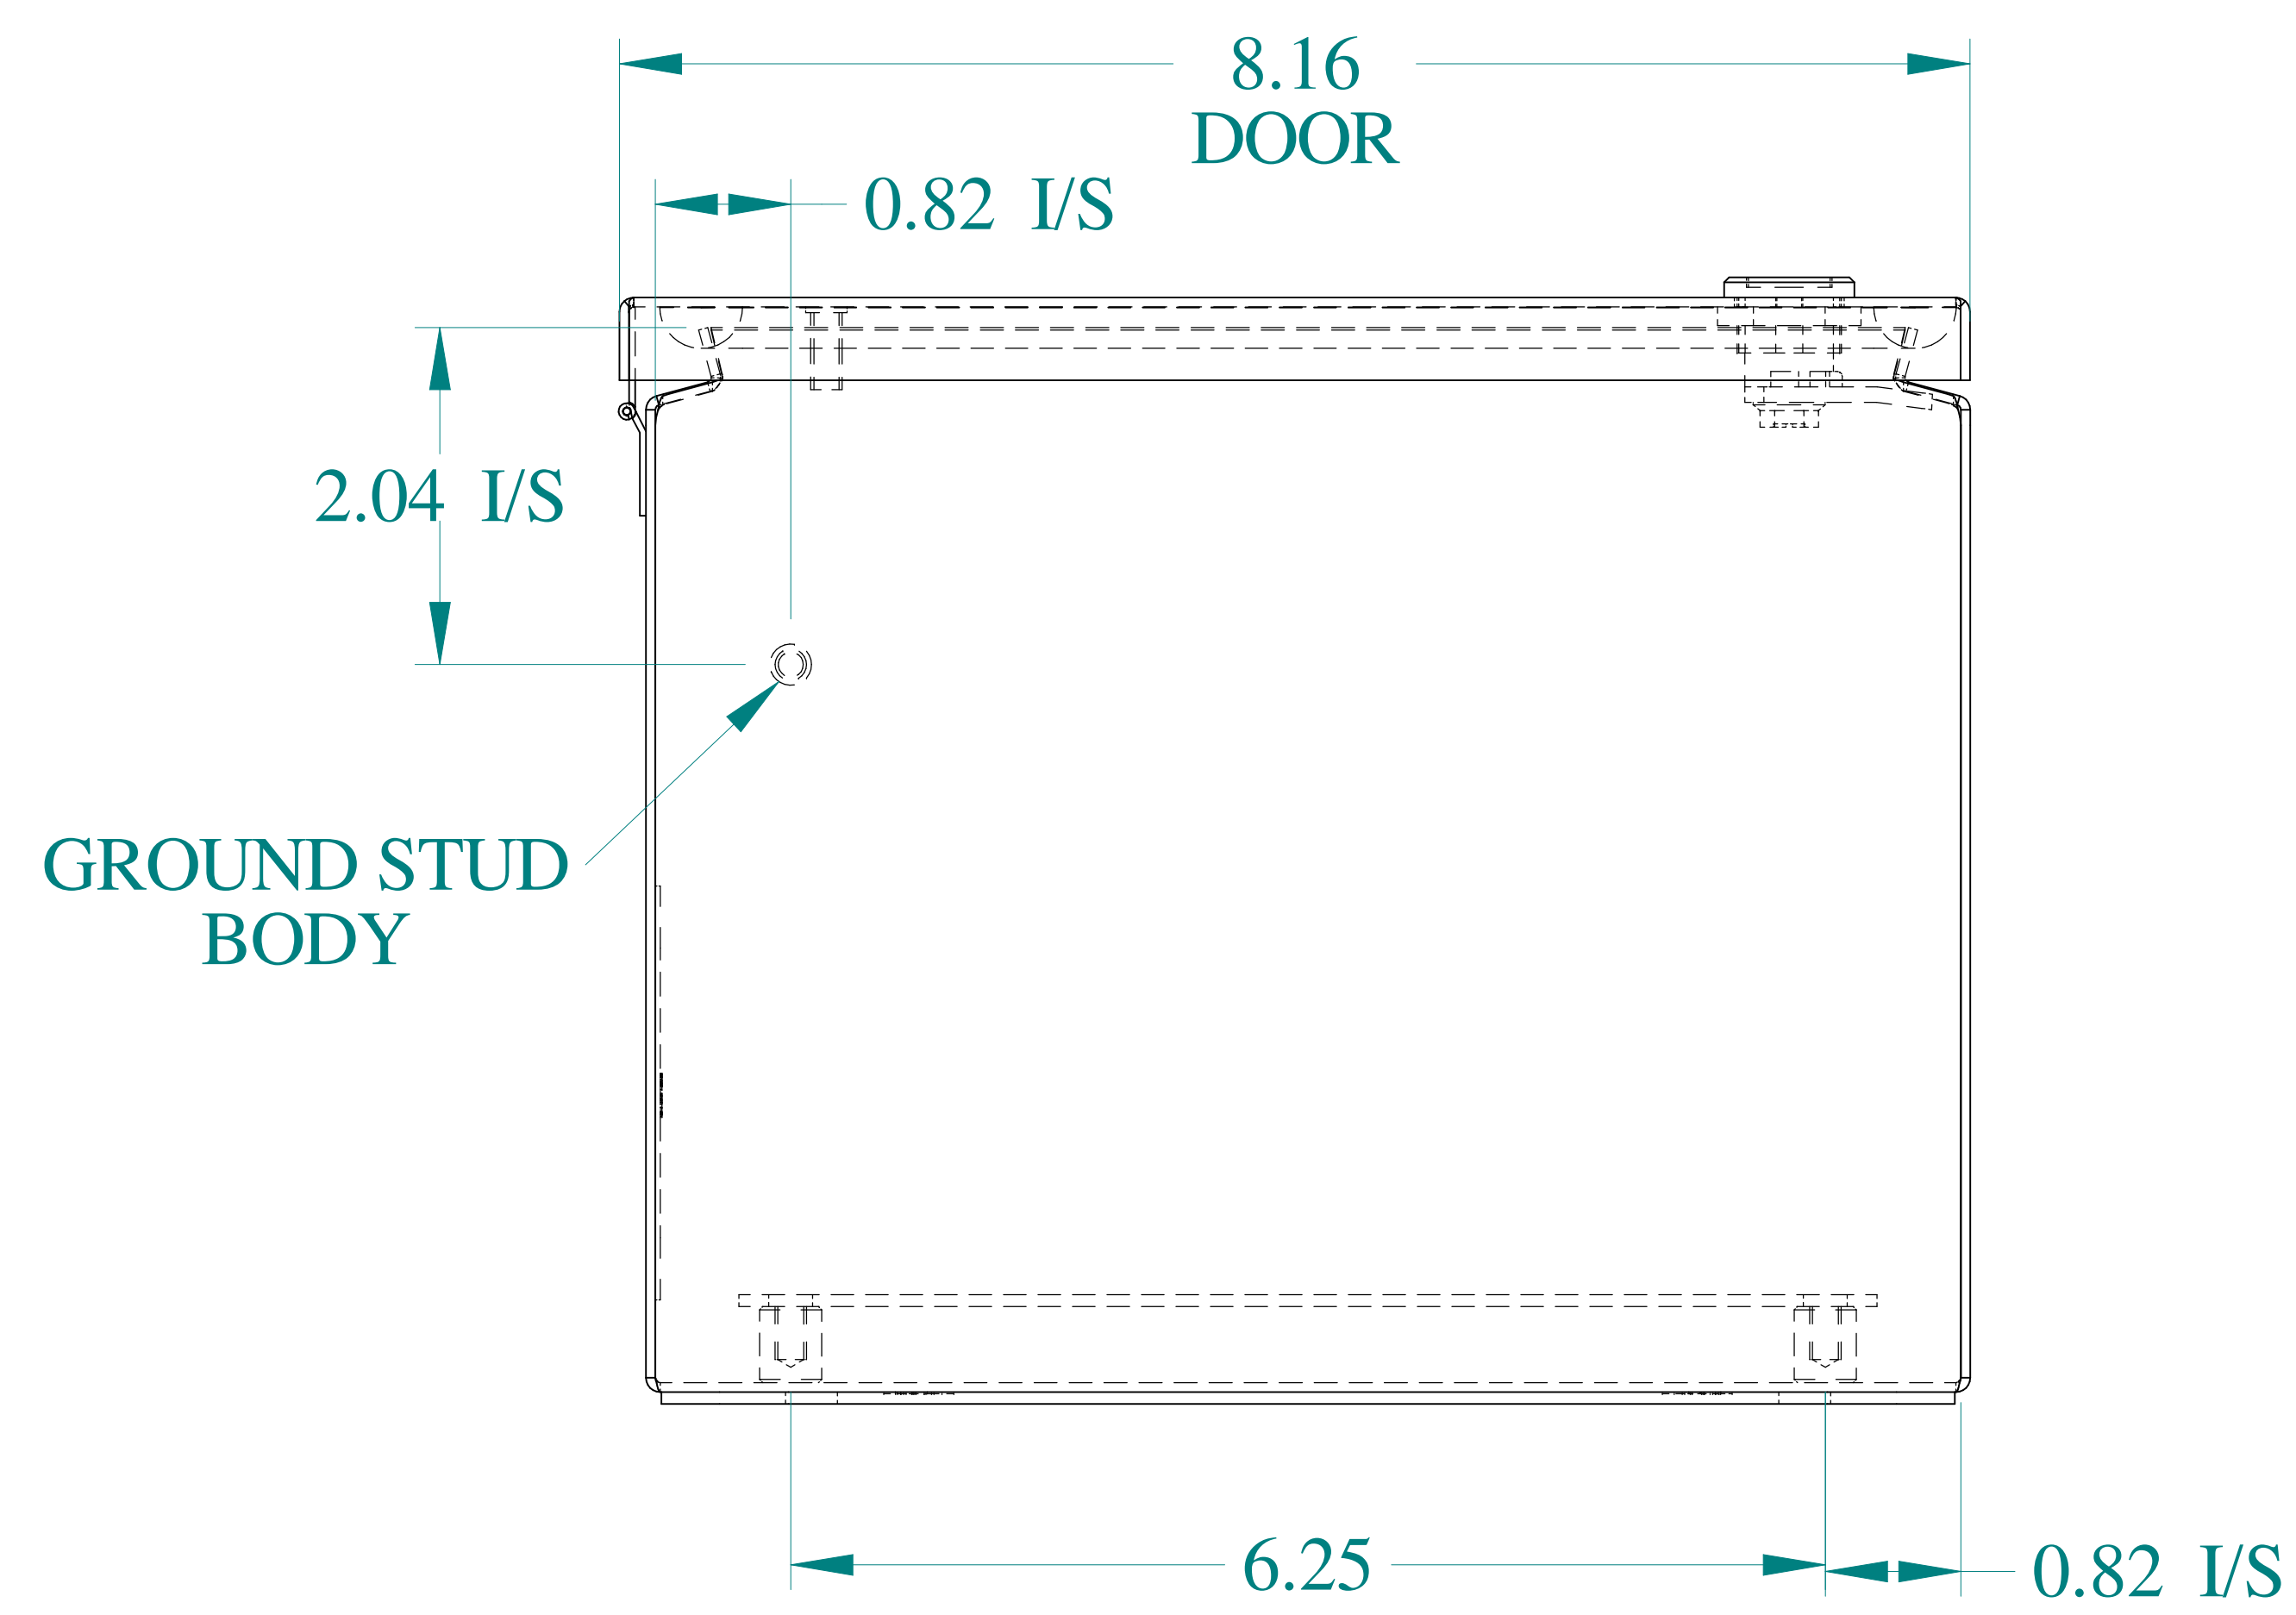

TOP VIEW

ISOMETRIC VIEWS

SIDE VIEW

FRONT VIEW

SIDE VIEW

BACK VIEW

BOTTOM VIEW

Data subject to change without notice.

Part # : EJ1086SS

Date : Nov. 28, 2018

Link: www.hamfmg.com/EJ1086SS