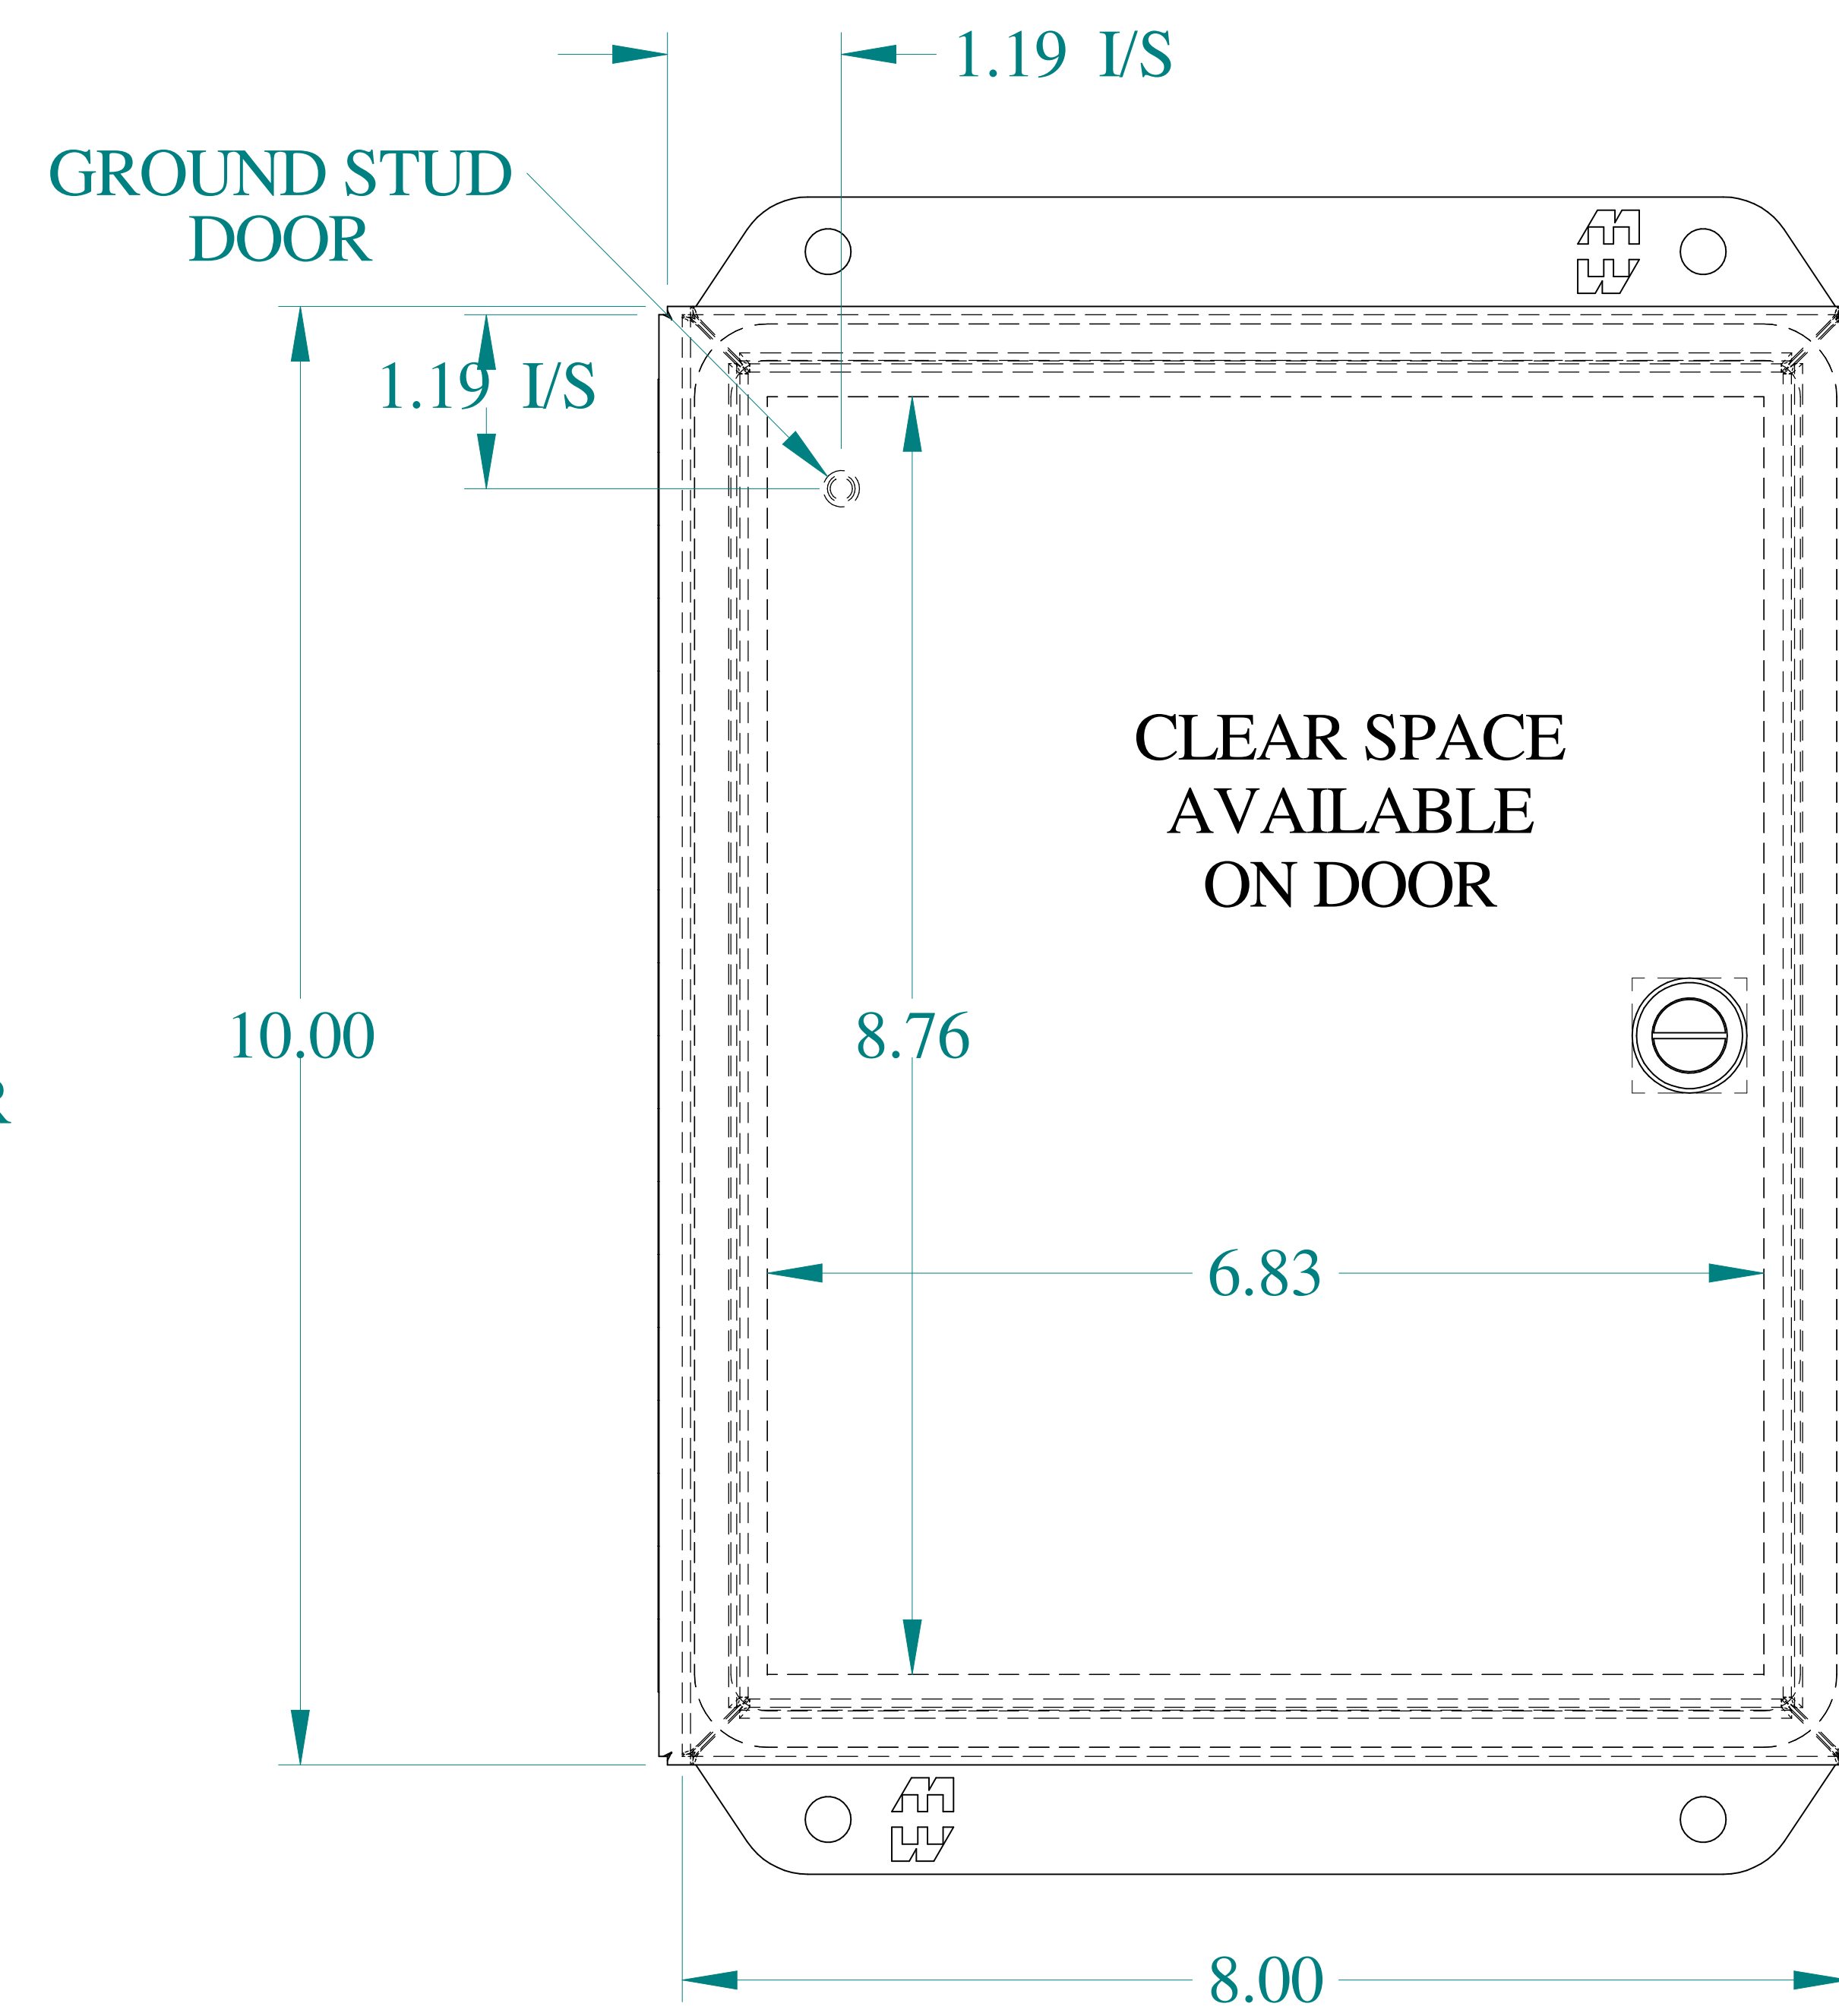

TOP VIEW

ISOMETRIC VIEWS

SIDE VIEW

FRONT VIEW

SIDE VIEW

BACK VIEW

BOTTOM VIEW

Data subject to change without notice.

Part # : EJ1086SS

Date : Nov. 28, 2018

Link: www.hamfmg.com/EJ1086SS