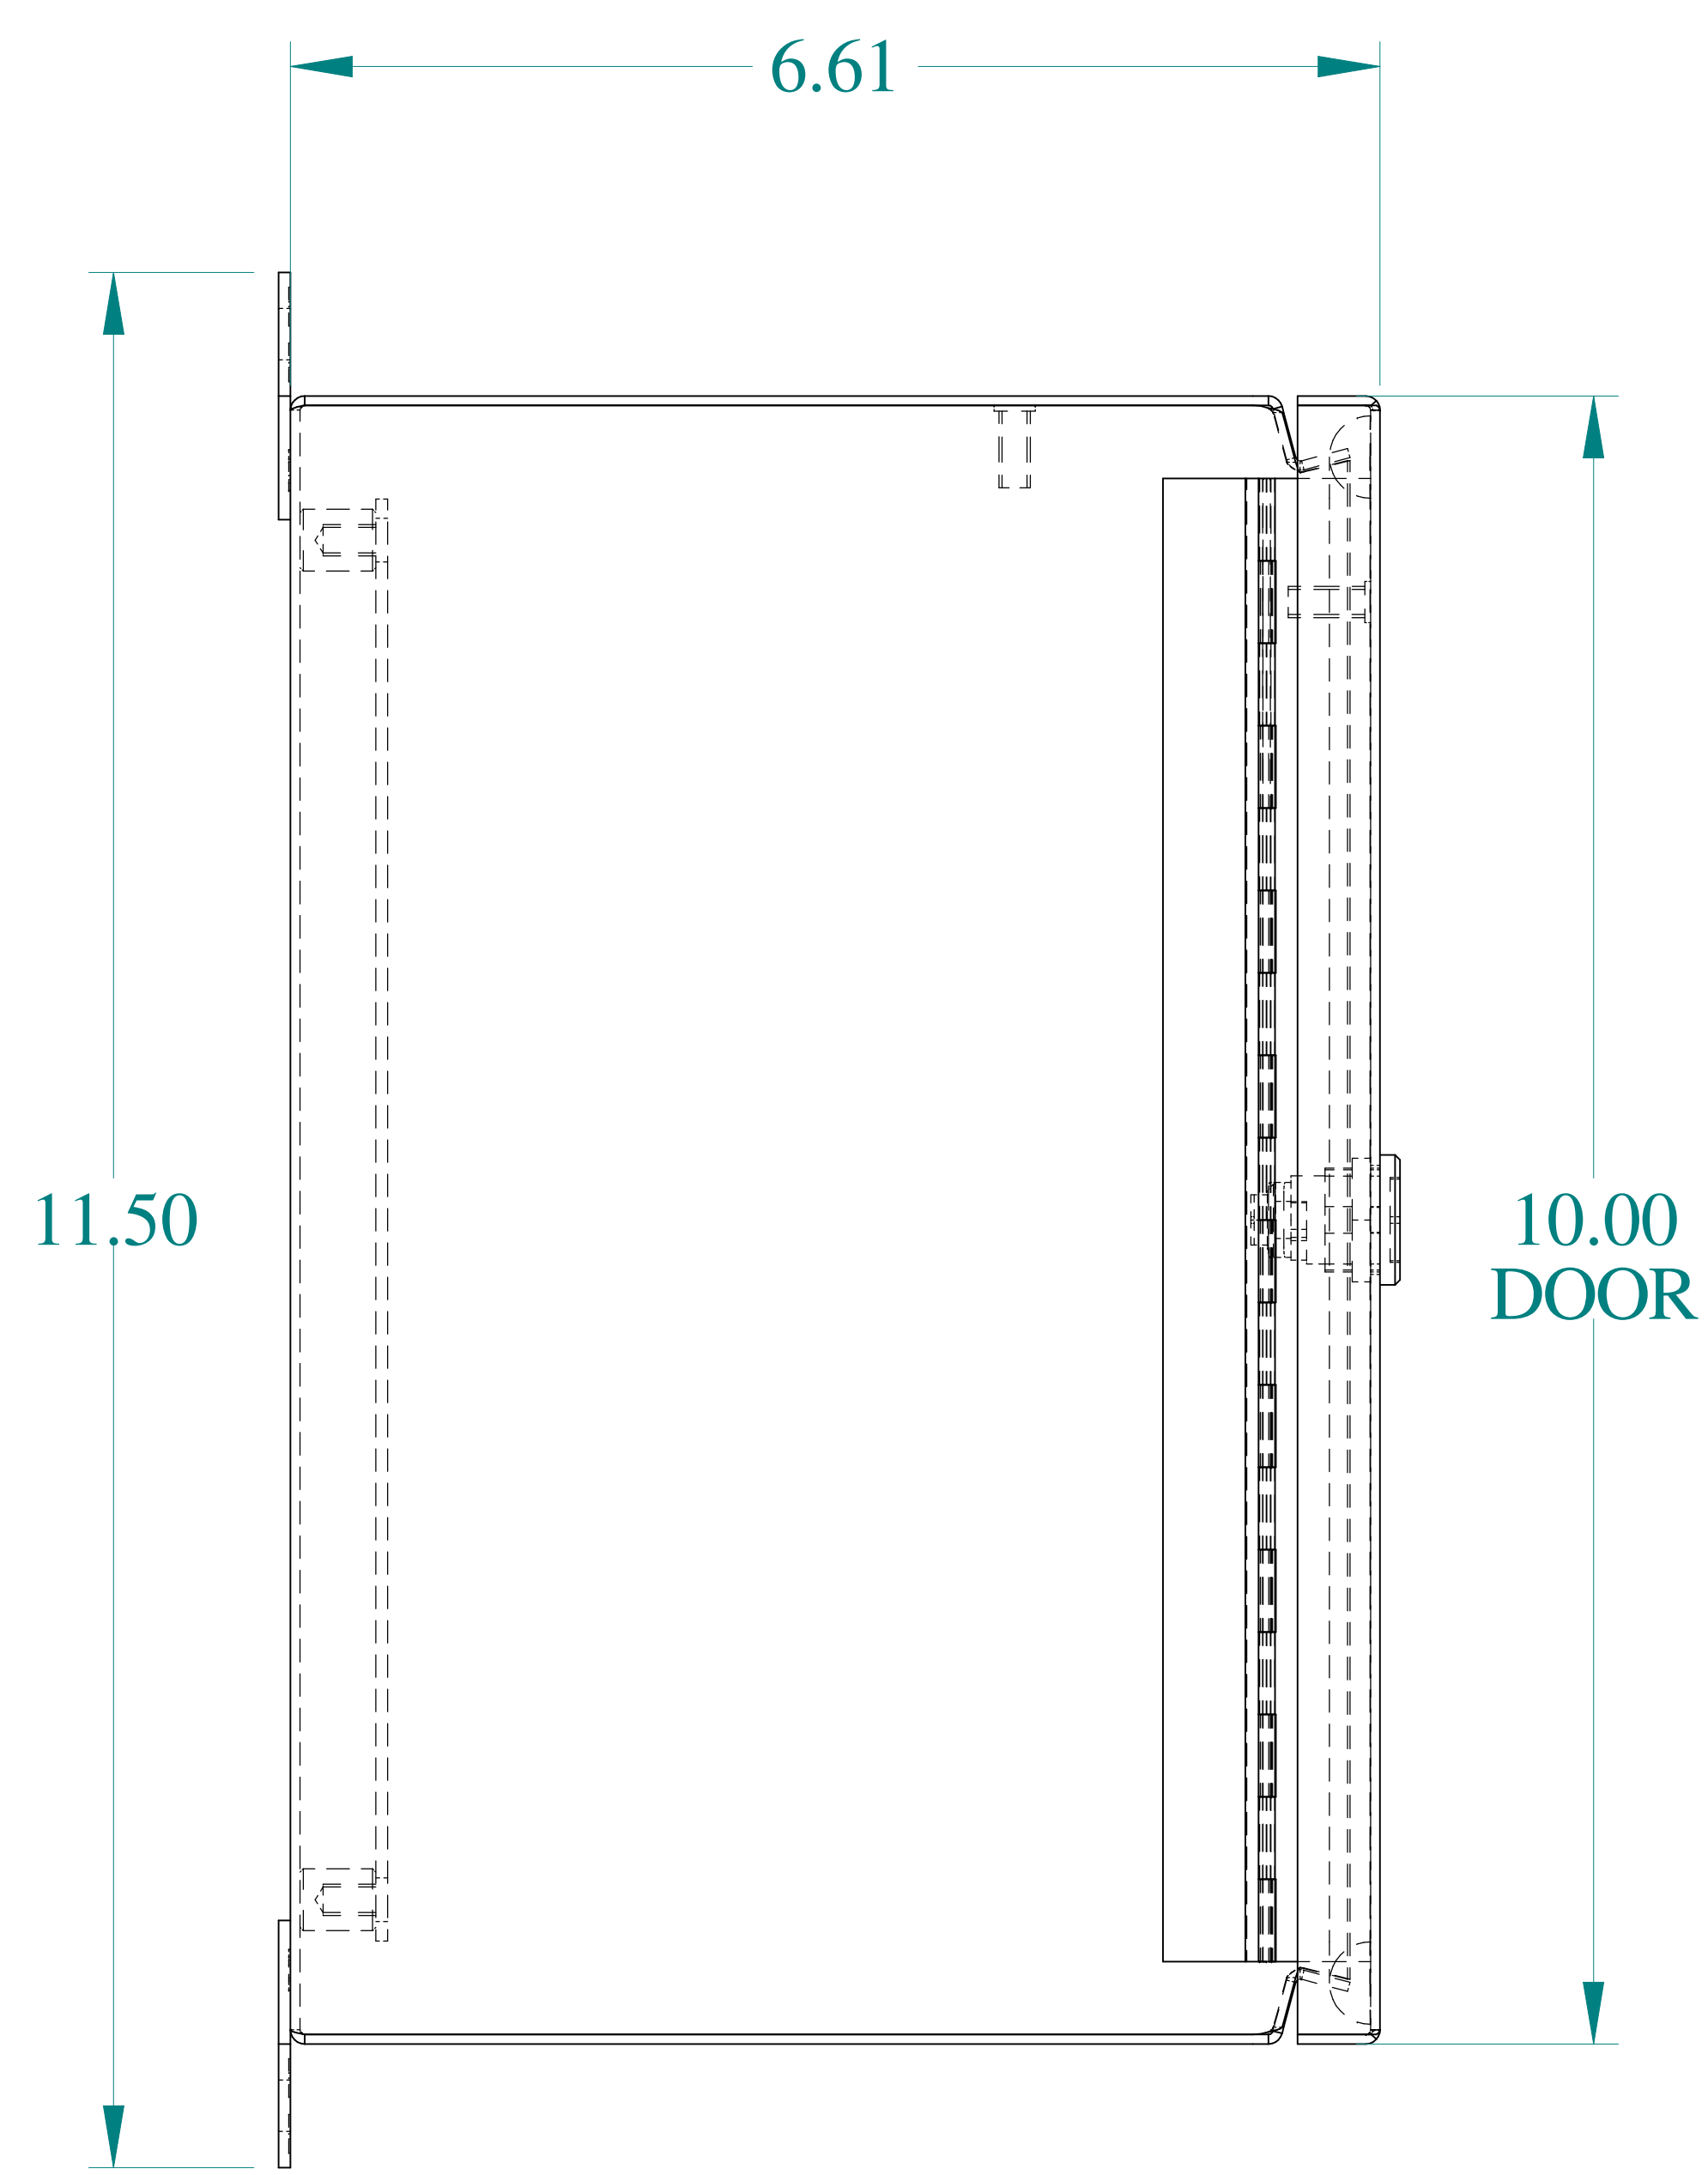

TOP VIEW

ISOMETRIC VIEWS

SIDE VIEW

FRONT VIEW

SIDE VIEW

BACK VIEW

BOTTOM VIEW

Data subject to change without notice.

Part # : EJ1086SS

Date : Nov. 28, 2018

Link: www.hamfmg.com/EJ1086SS