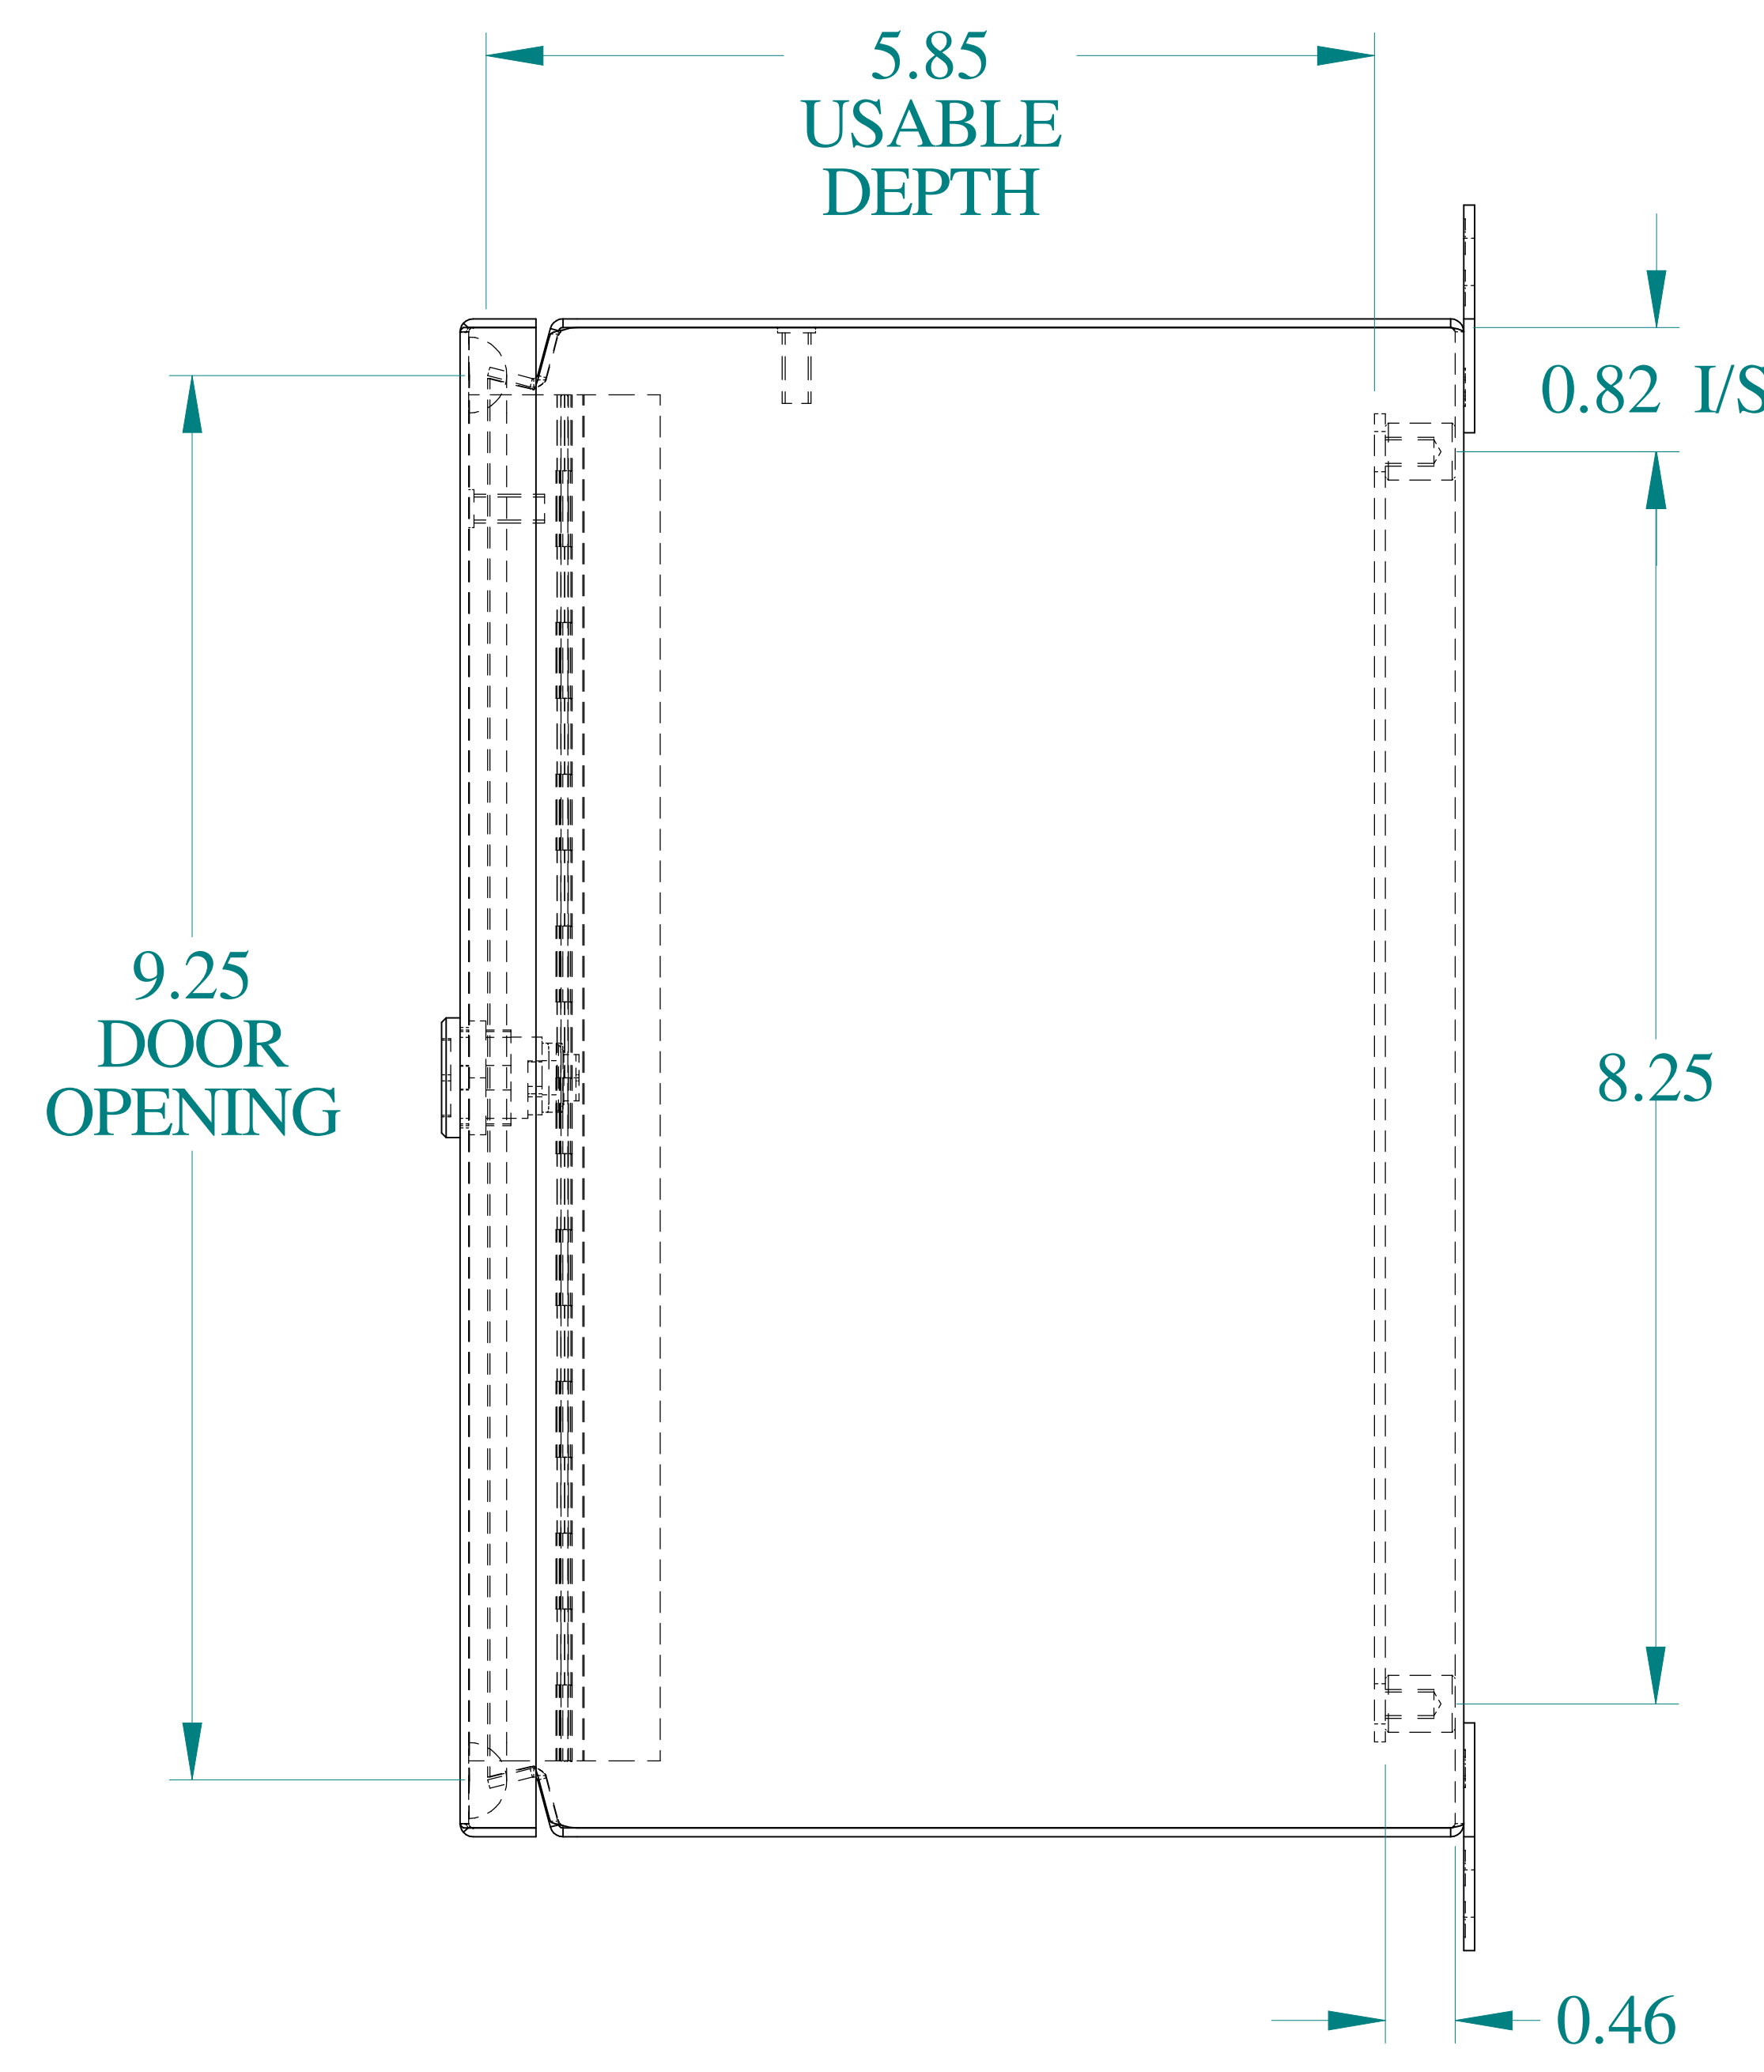

TOP VIEW

ISOMETRIC VIEWS

SIDE VIEW

FRONT VIEW

SIDE VIEW

BACK VIEW

BOTTOM VIEW

Data subject to change without notice.

Part # : EJ1086SS

Date : Nov. 28, 2018

Link: www.hamfmg.com/EJ1086SS