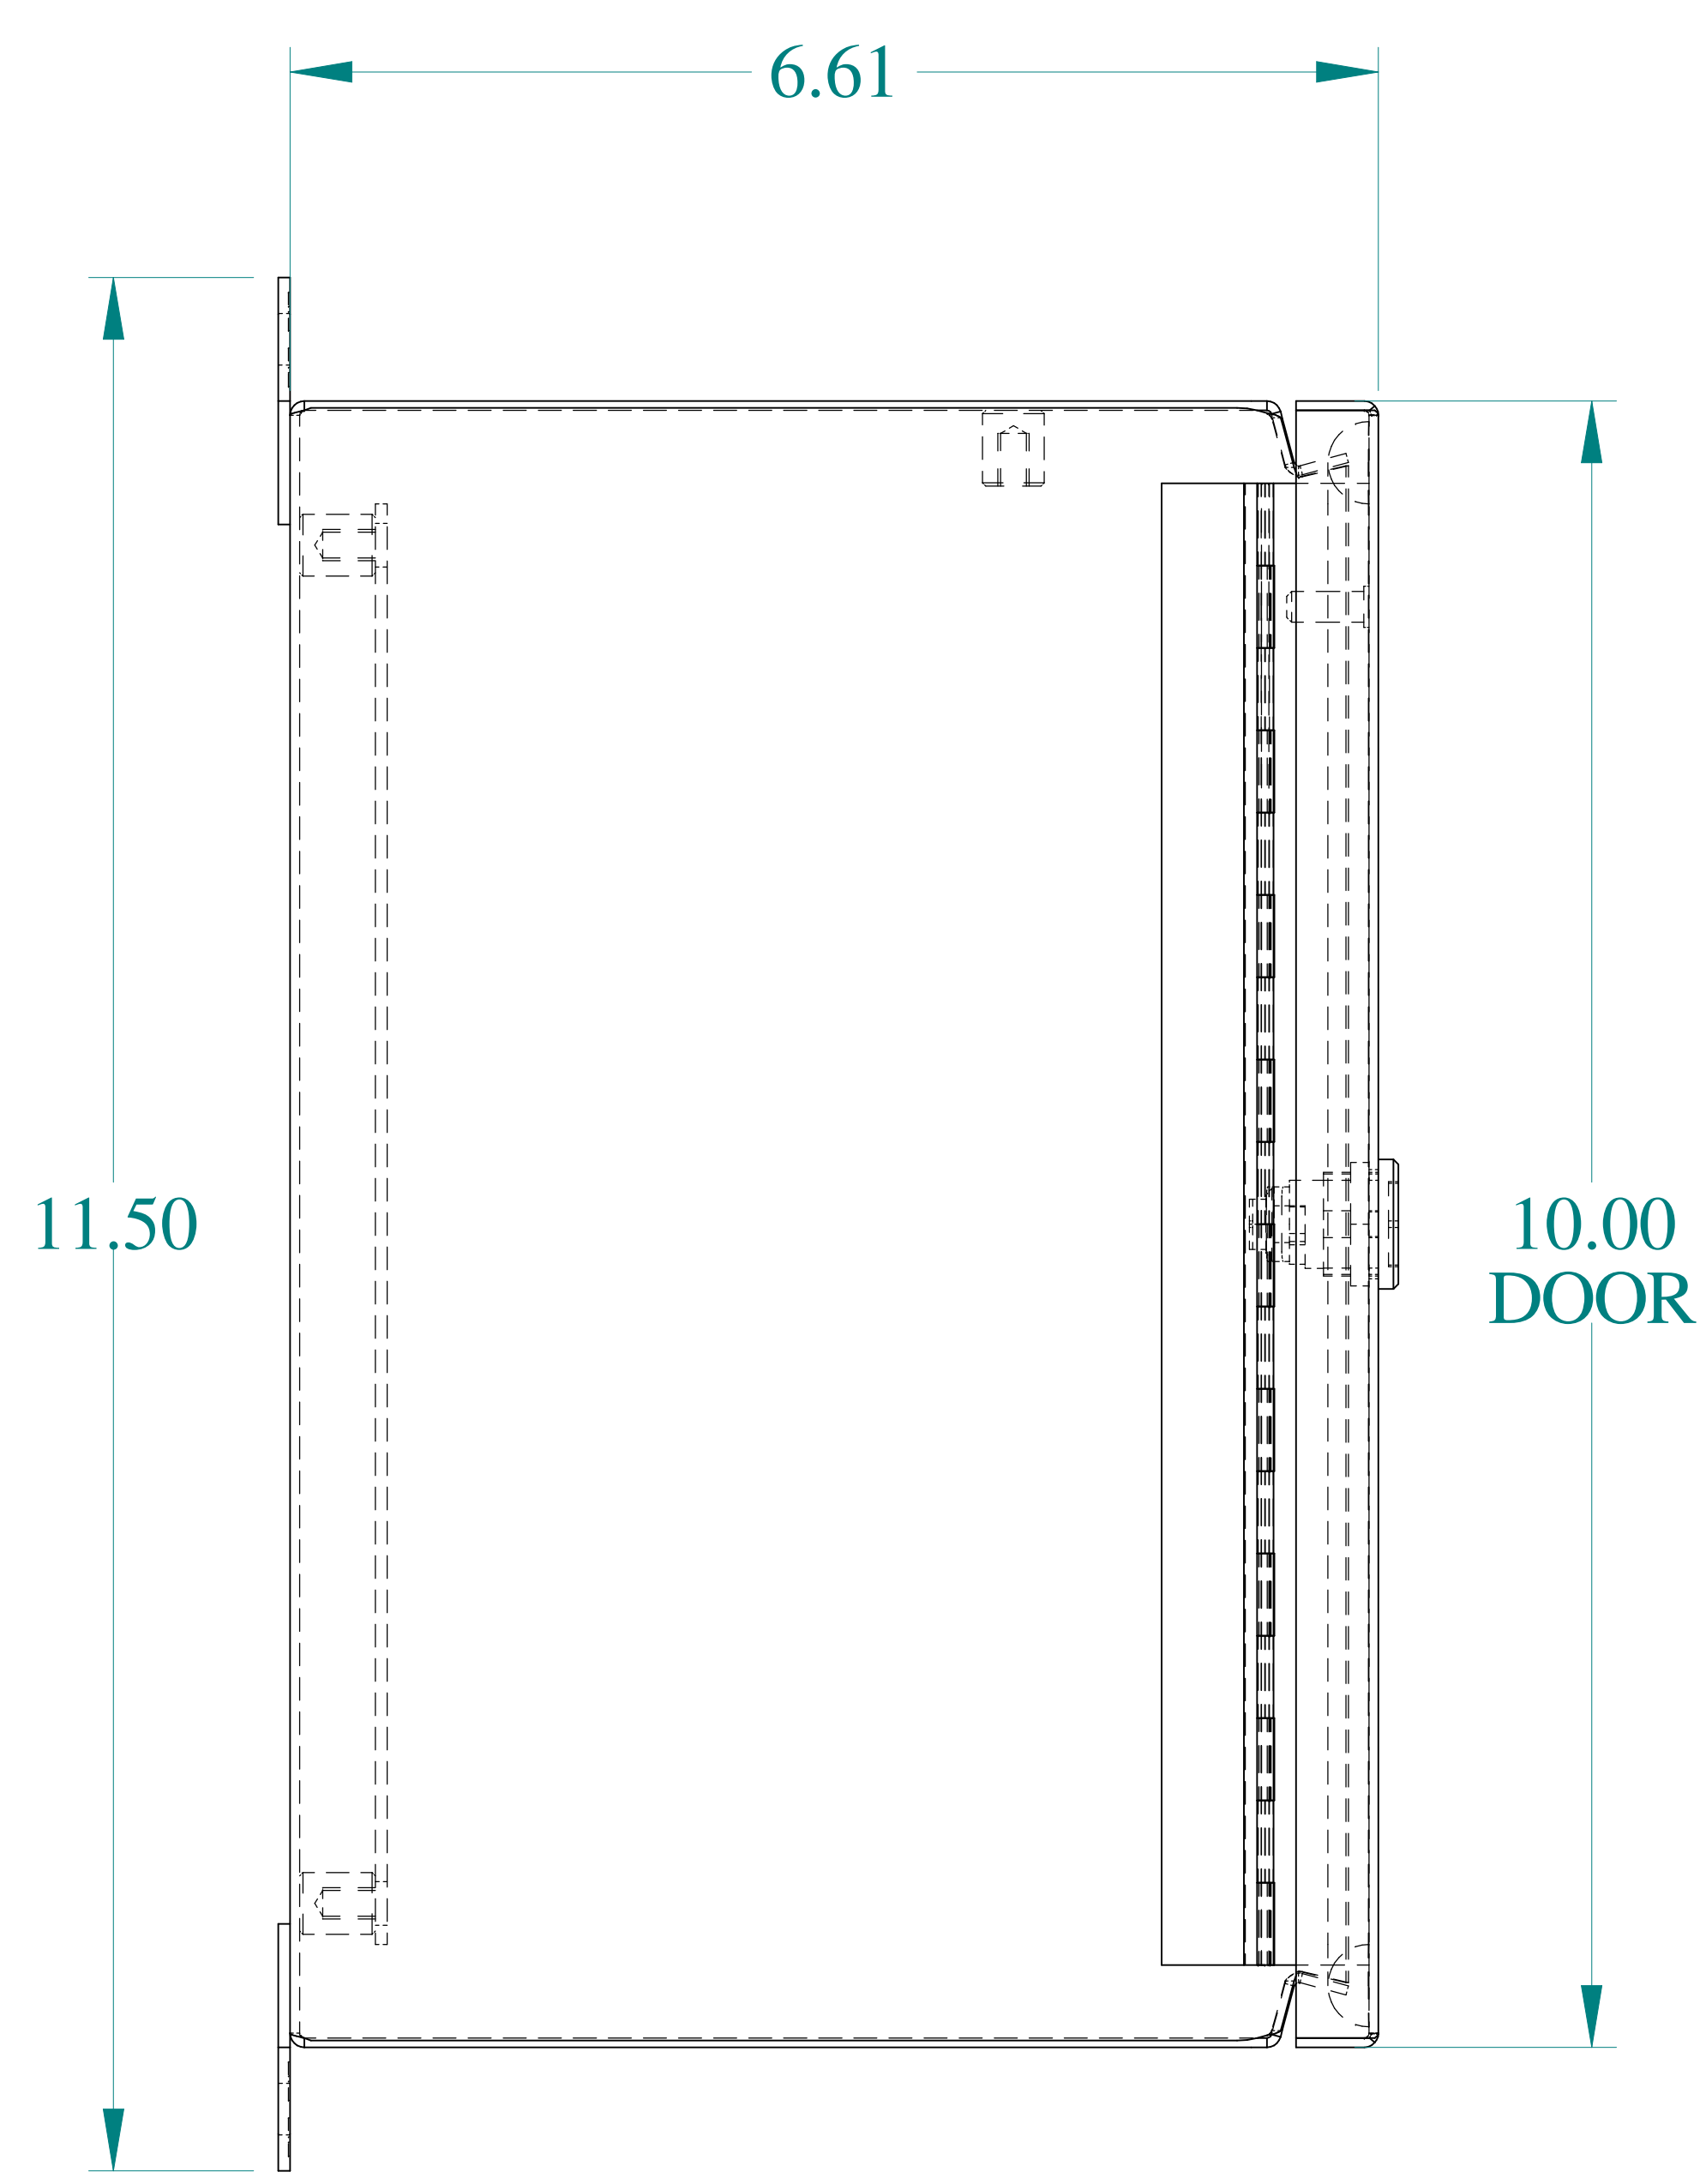

TOP VIEW

ISOMETRIC VIEWS

SIDE VIEW

FRONT VIEW

SIDE VIEW

BACK VIEW

BOTTOM VIEW

Data subject to change without notice.

Part # : EJ1086

Date : Oct. 30, 2018

Link: www.hamdmfg.com/EJ1086