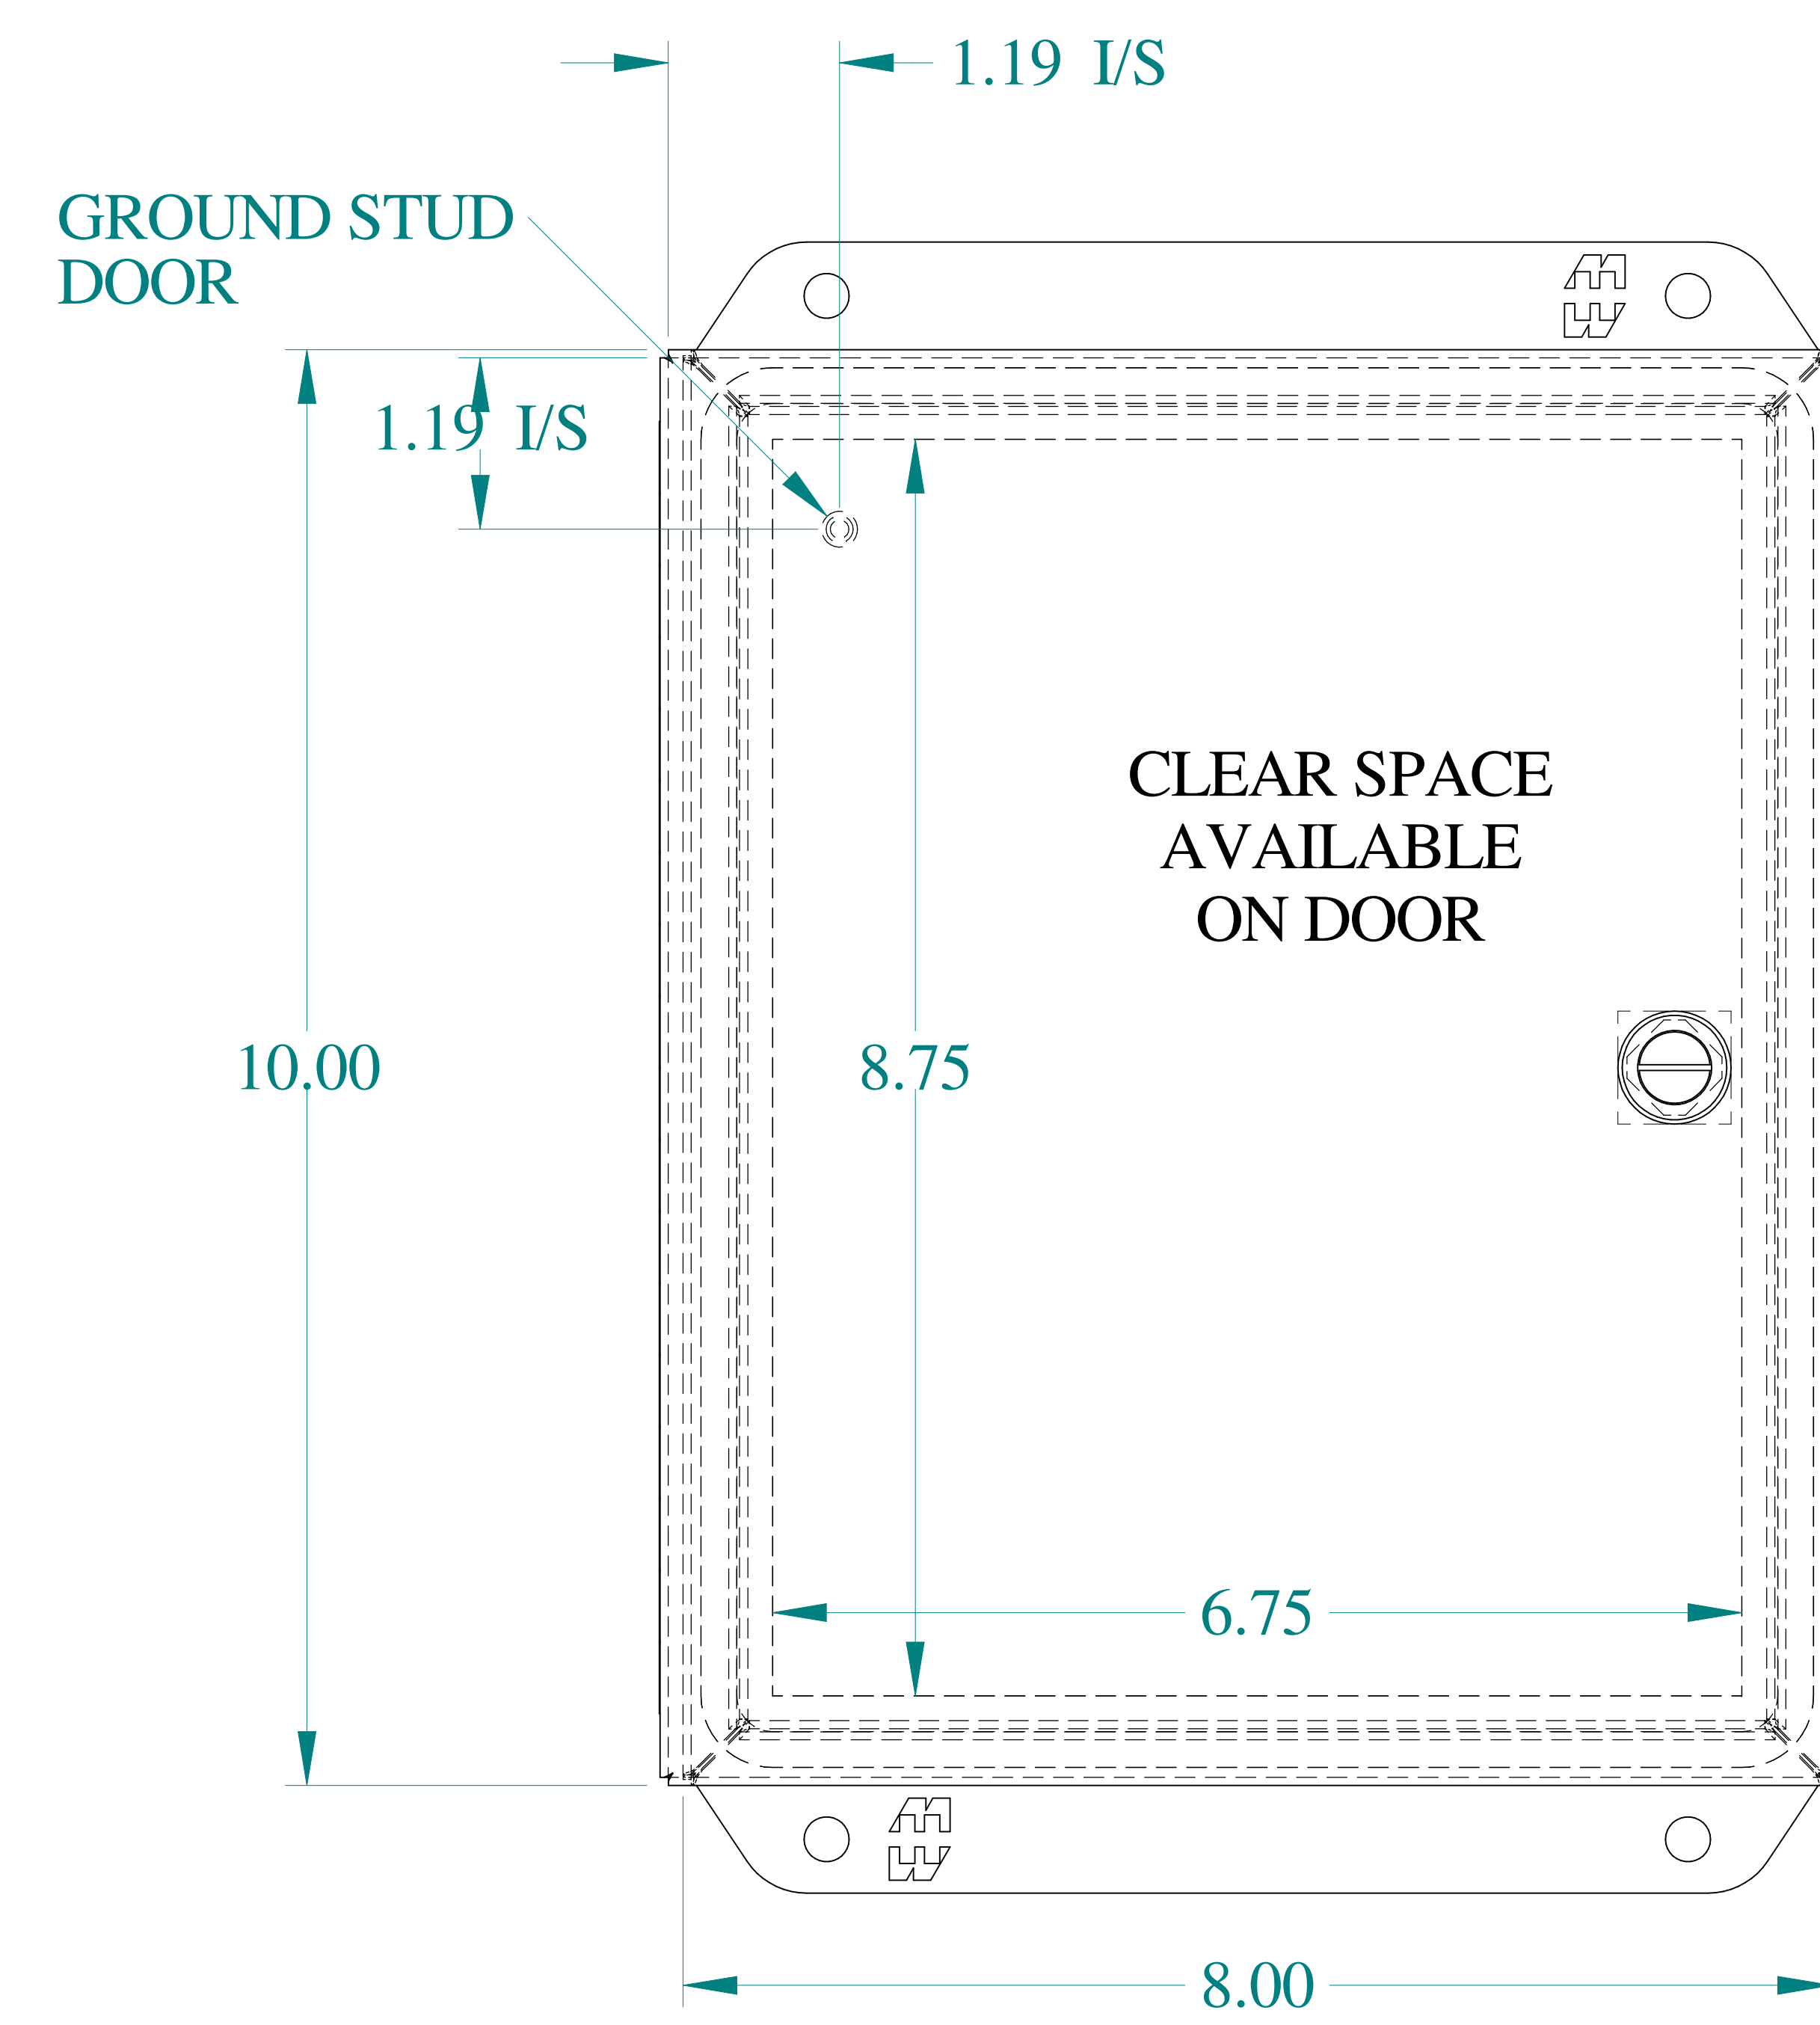

TOP VIEW

ISOMETRIC VIEWS

SIDE VIEW

FRONT VIEW

SIDE VIEW

BACK VIEW

BOTTOM VIEW

Data subject to change without notice.

Part # : EJ1086

Date : Oct. 30, 2018

Link: www.hamdmfg.com/EJ1086