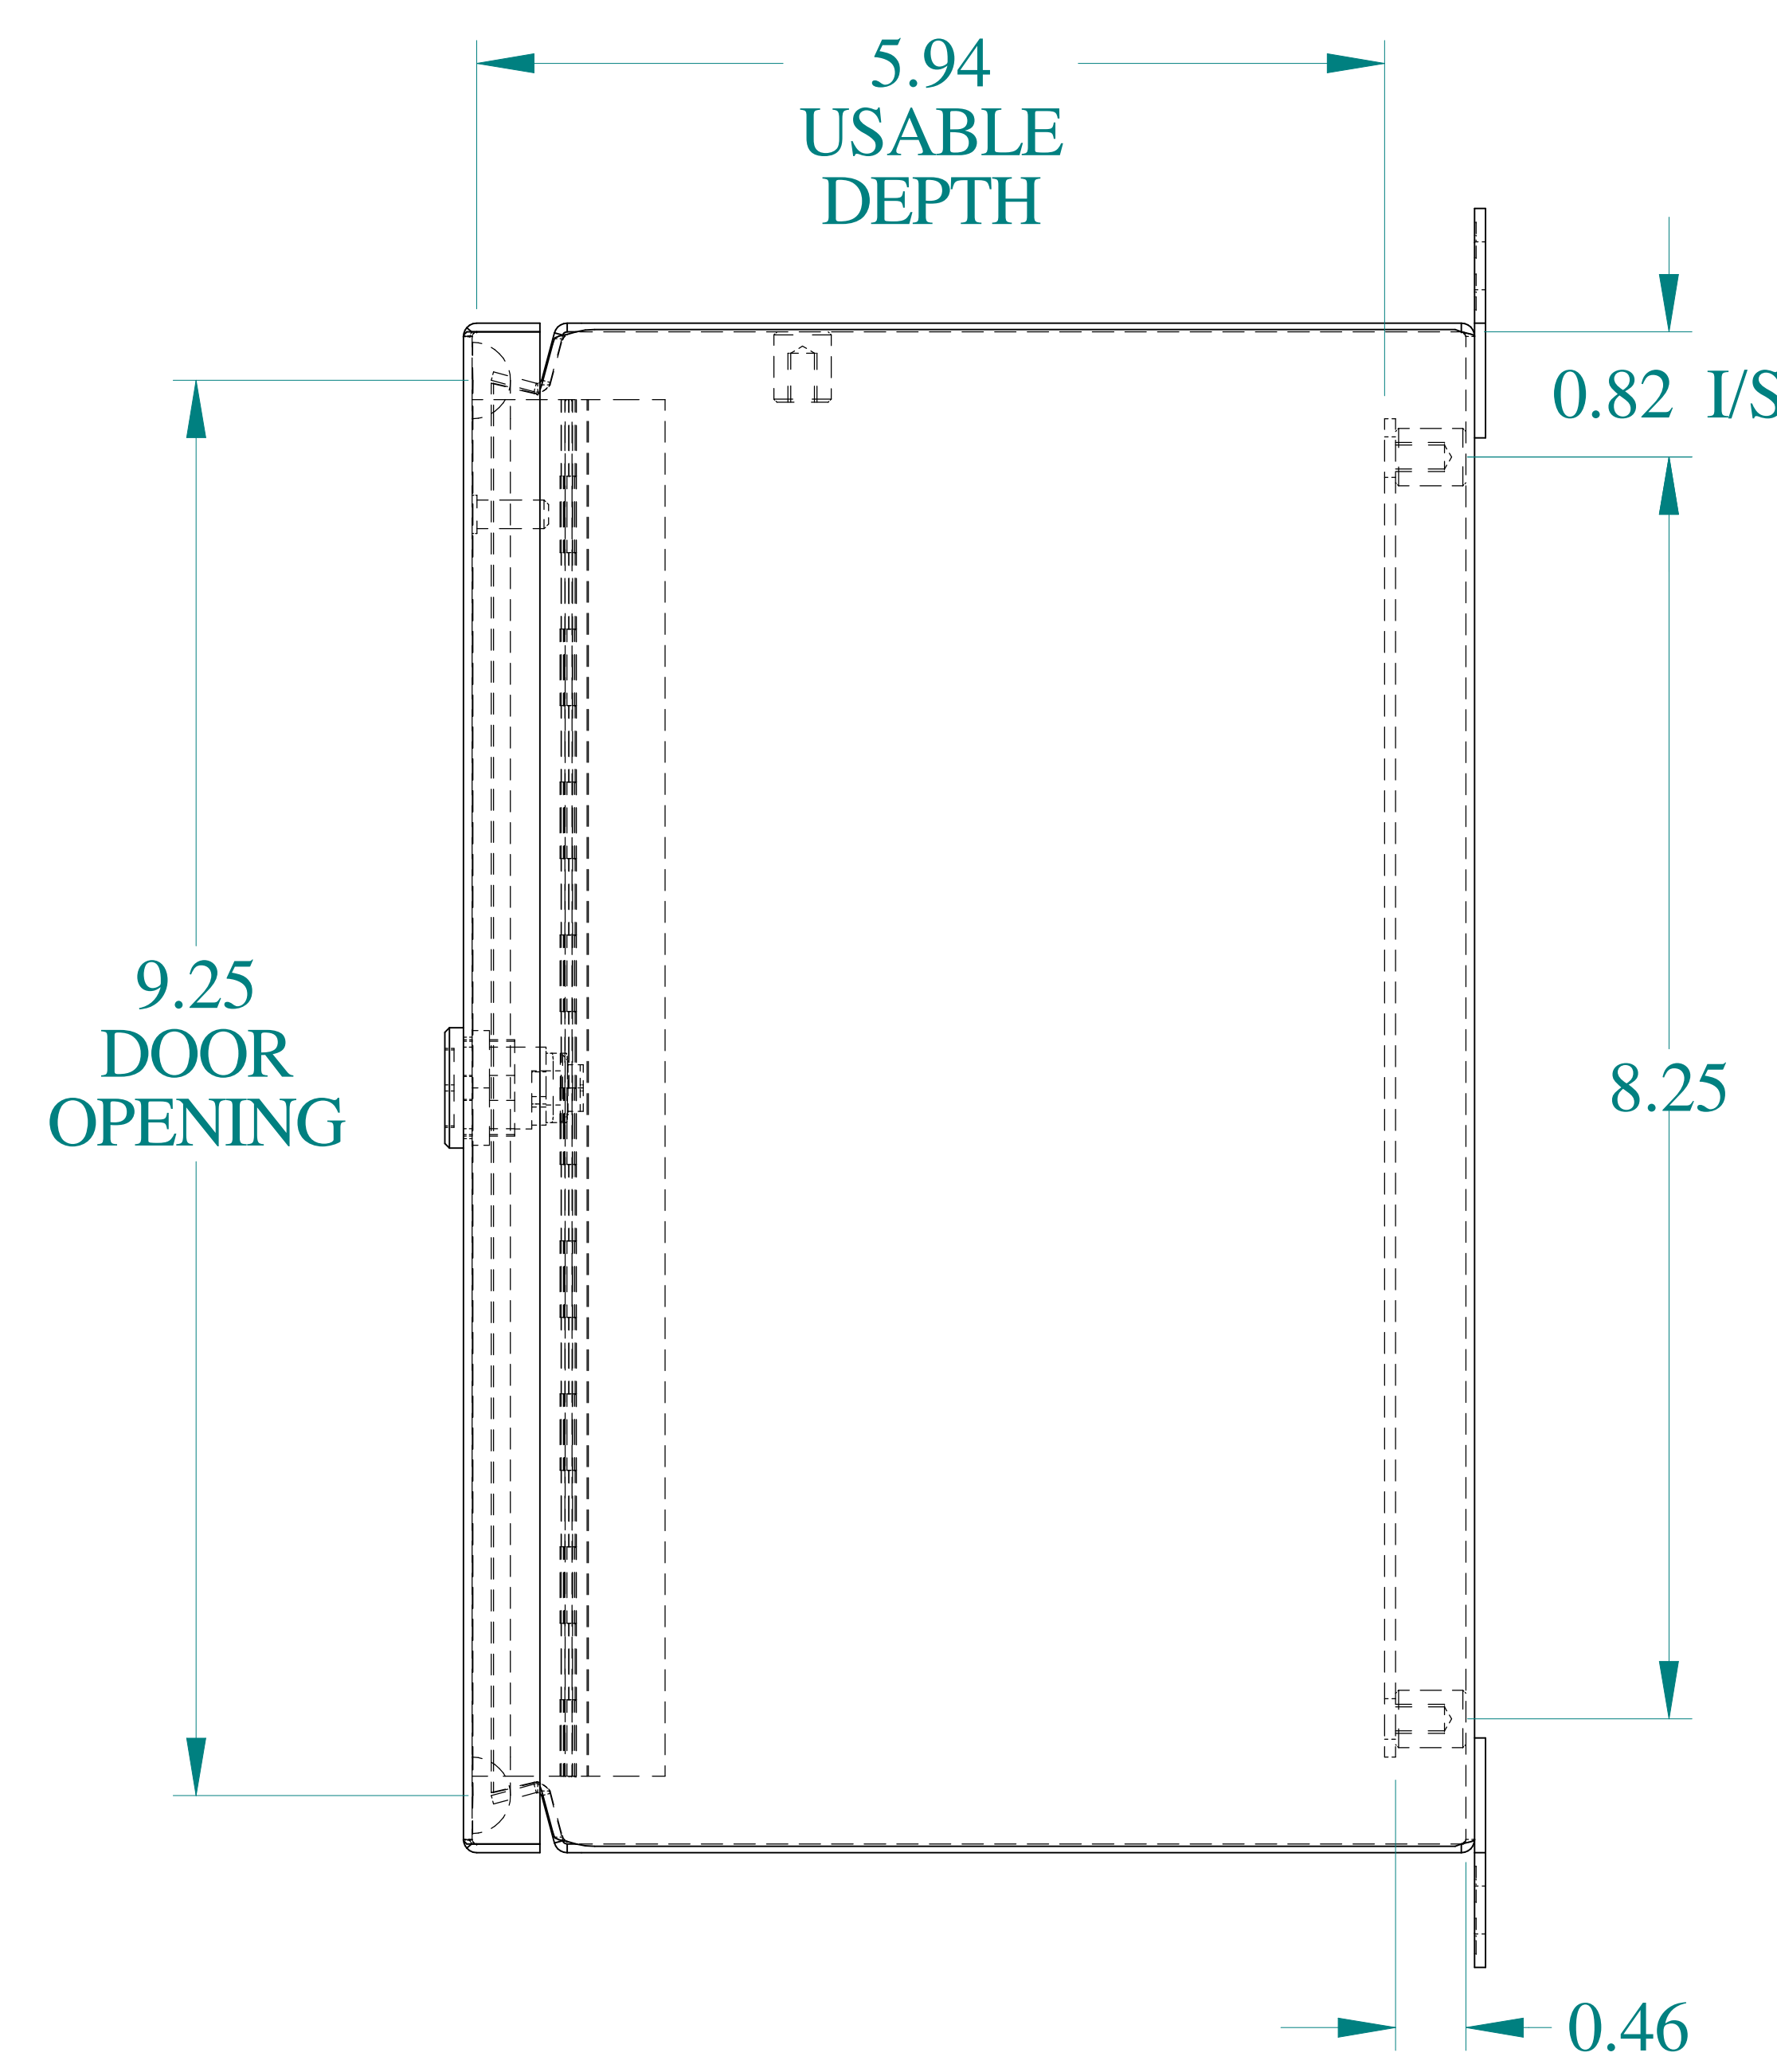

TOP VIEW

ISOMETRIC VIEWS

SIDE VIEW

FRONT VIEW

SIDE VIEW

BACK VIEW

BOTTOM VIEW

Data subject to change without notice.

Part # : EJ1086

Date : Oct. 30, 2018

Link: www.hamdmfg.com/EJ1086