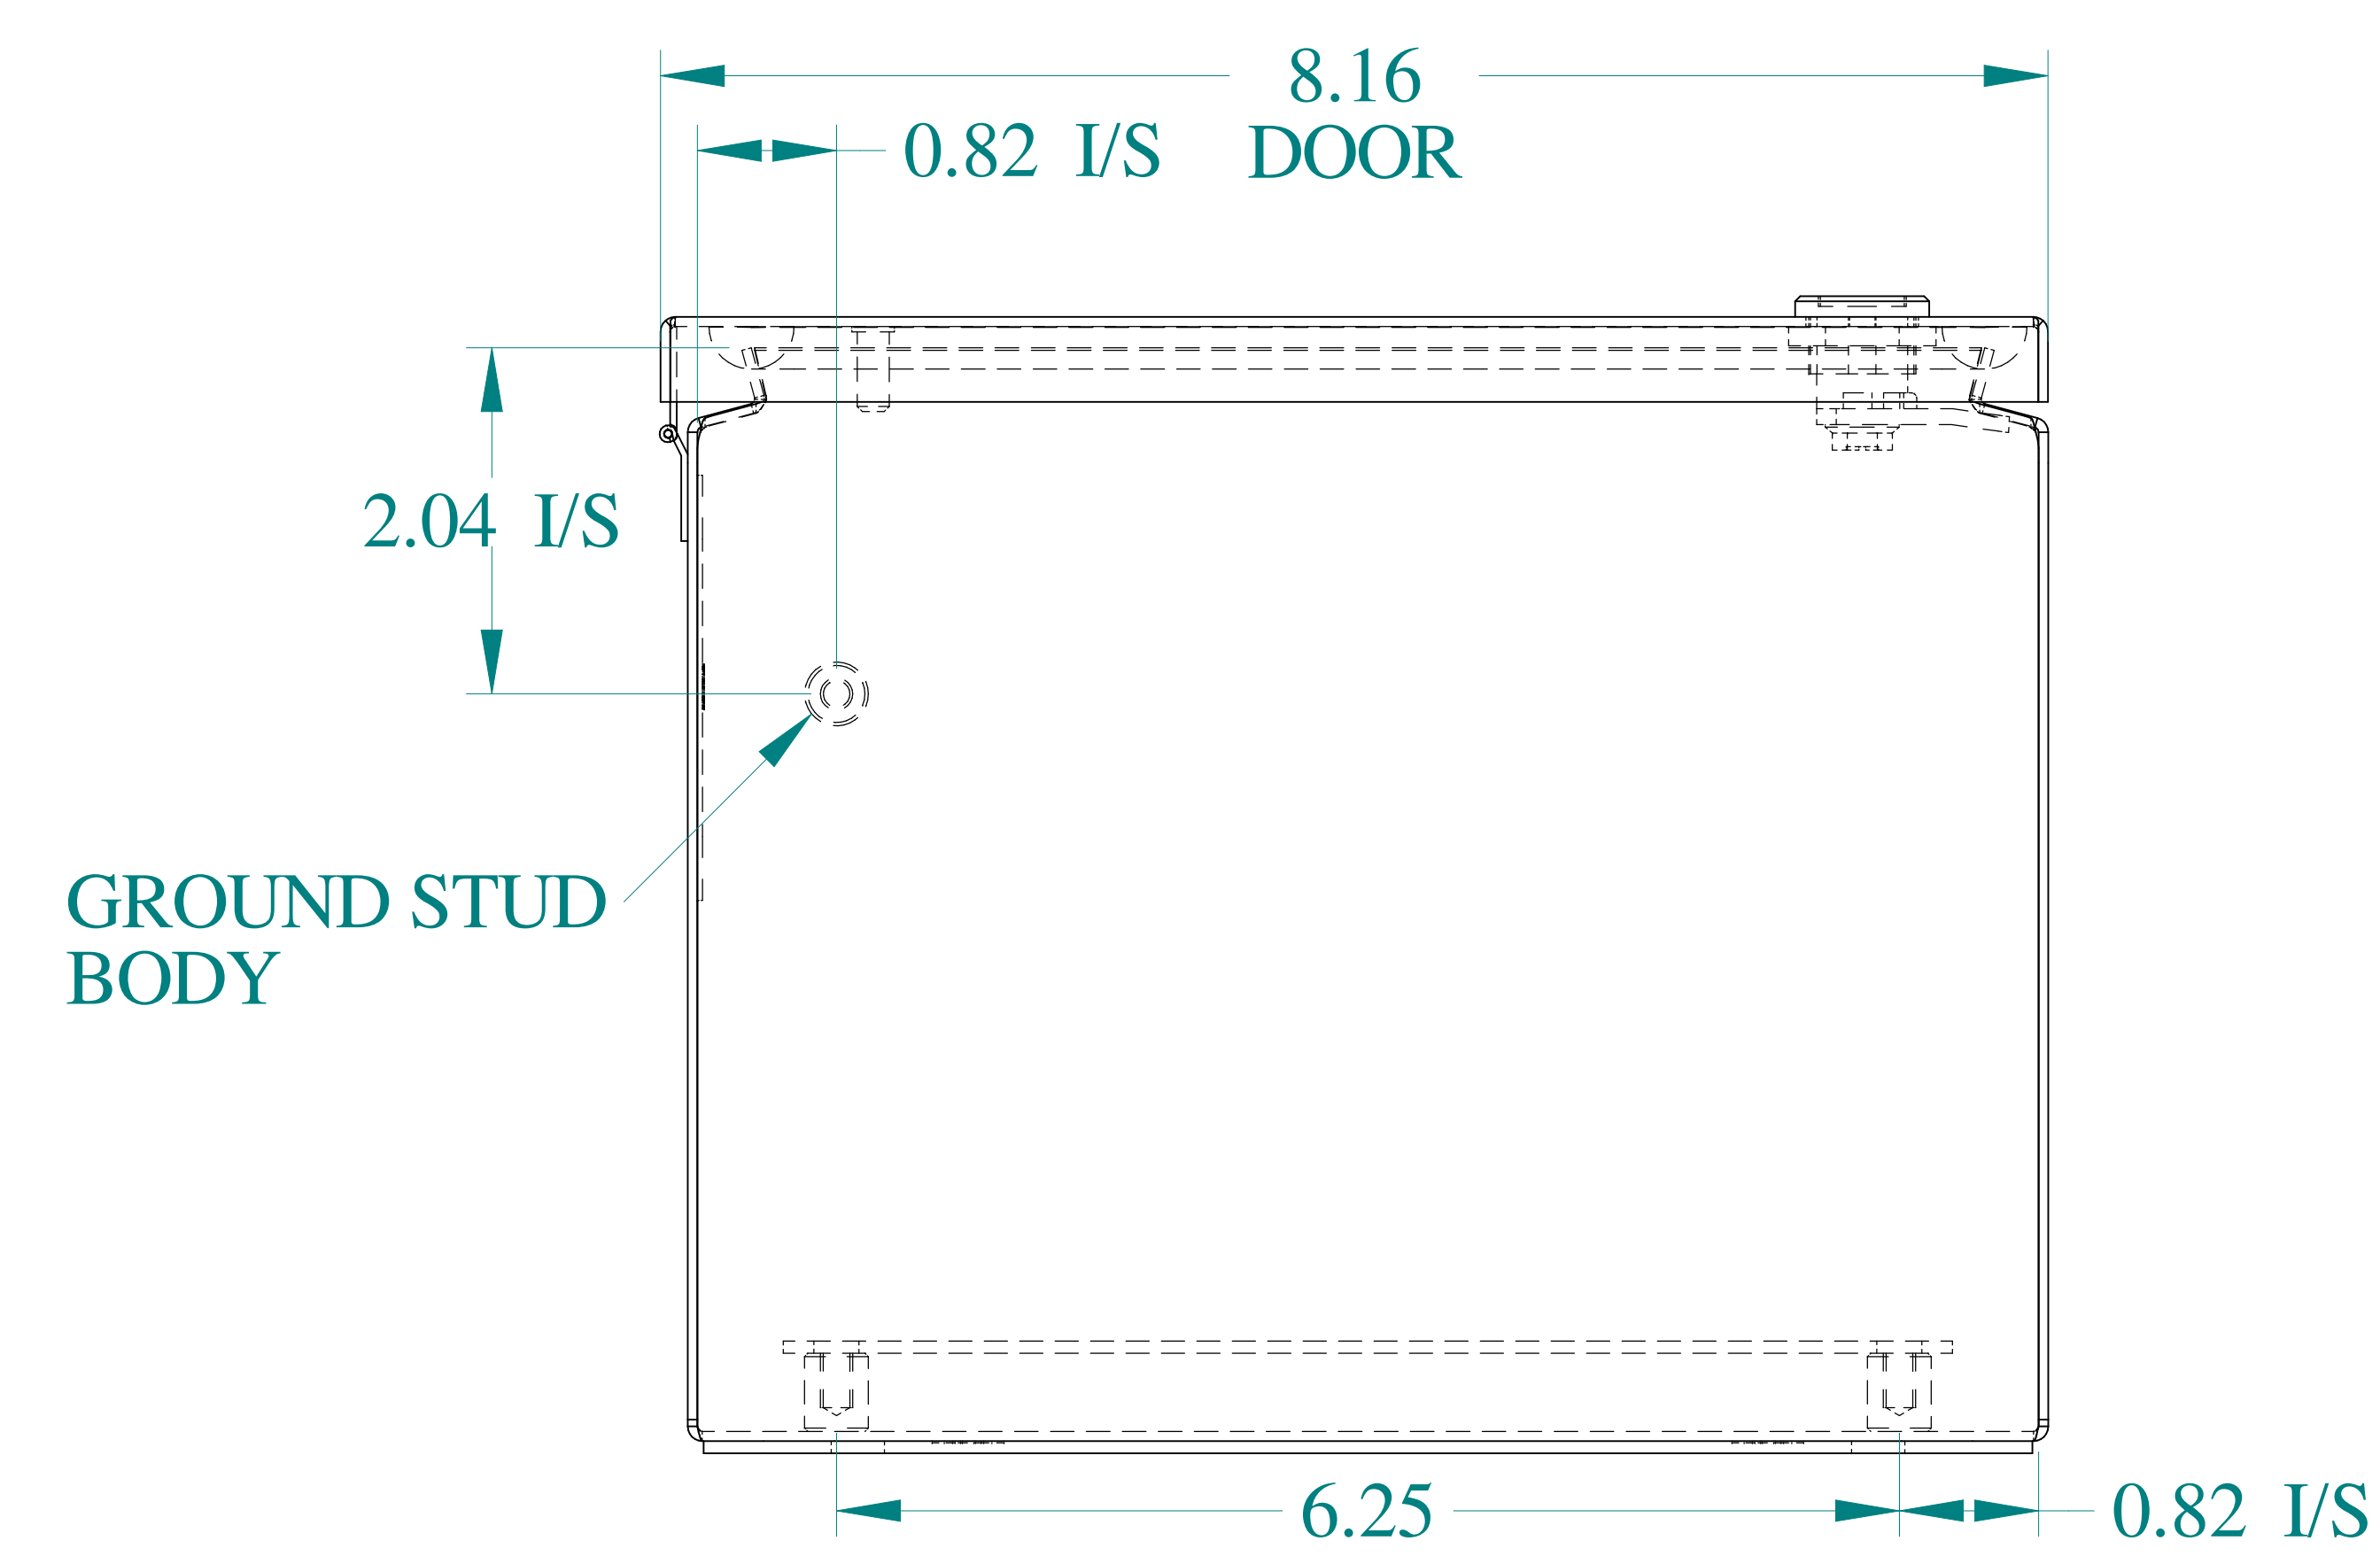

TOP VIEW

ISOMETRIC VIEWS

SIDE VIEW

FRONT VIEW

SIDE VIEW

BACK VIEW

BOTTOM VIEW

Data subject to change without notice.

Part # : EJ1086

Date : Oct. 30, 2018

Link: www.hamdmfg.com/EJ1086