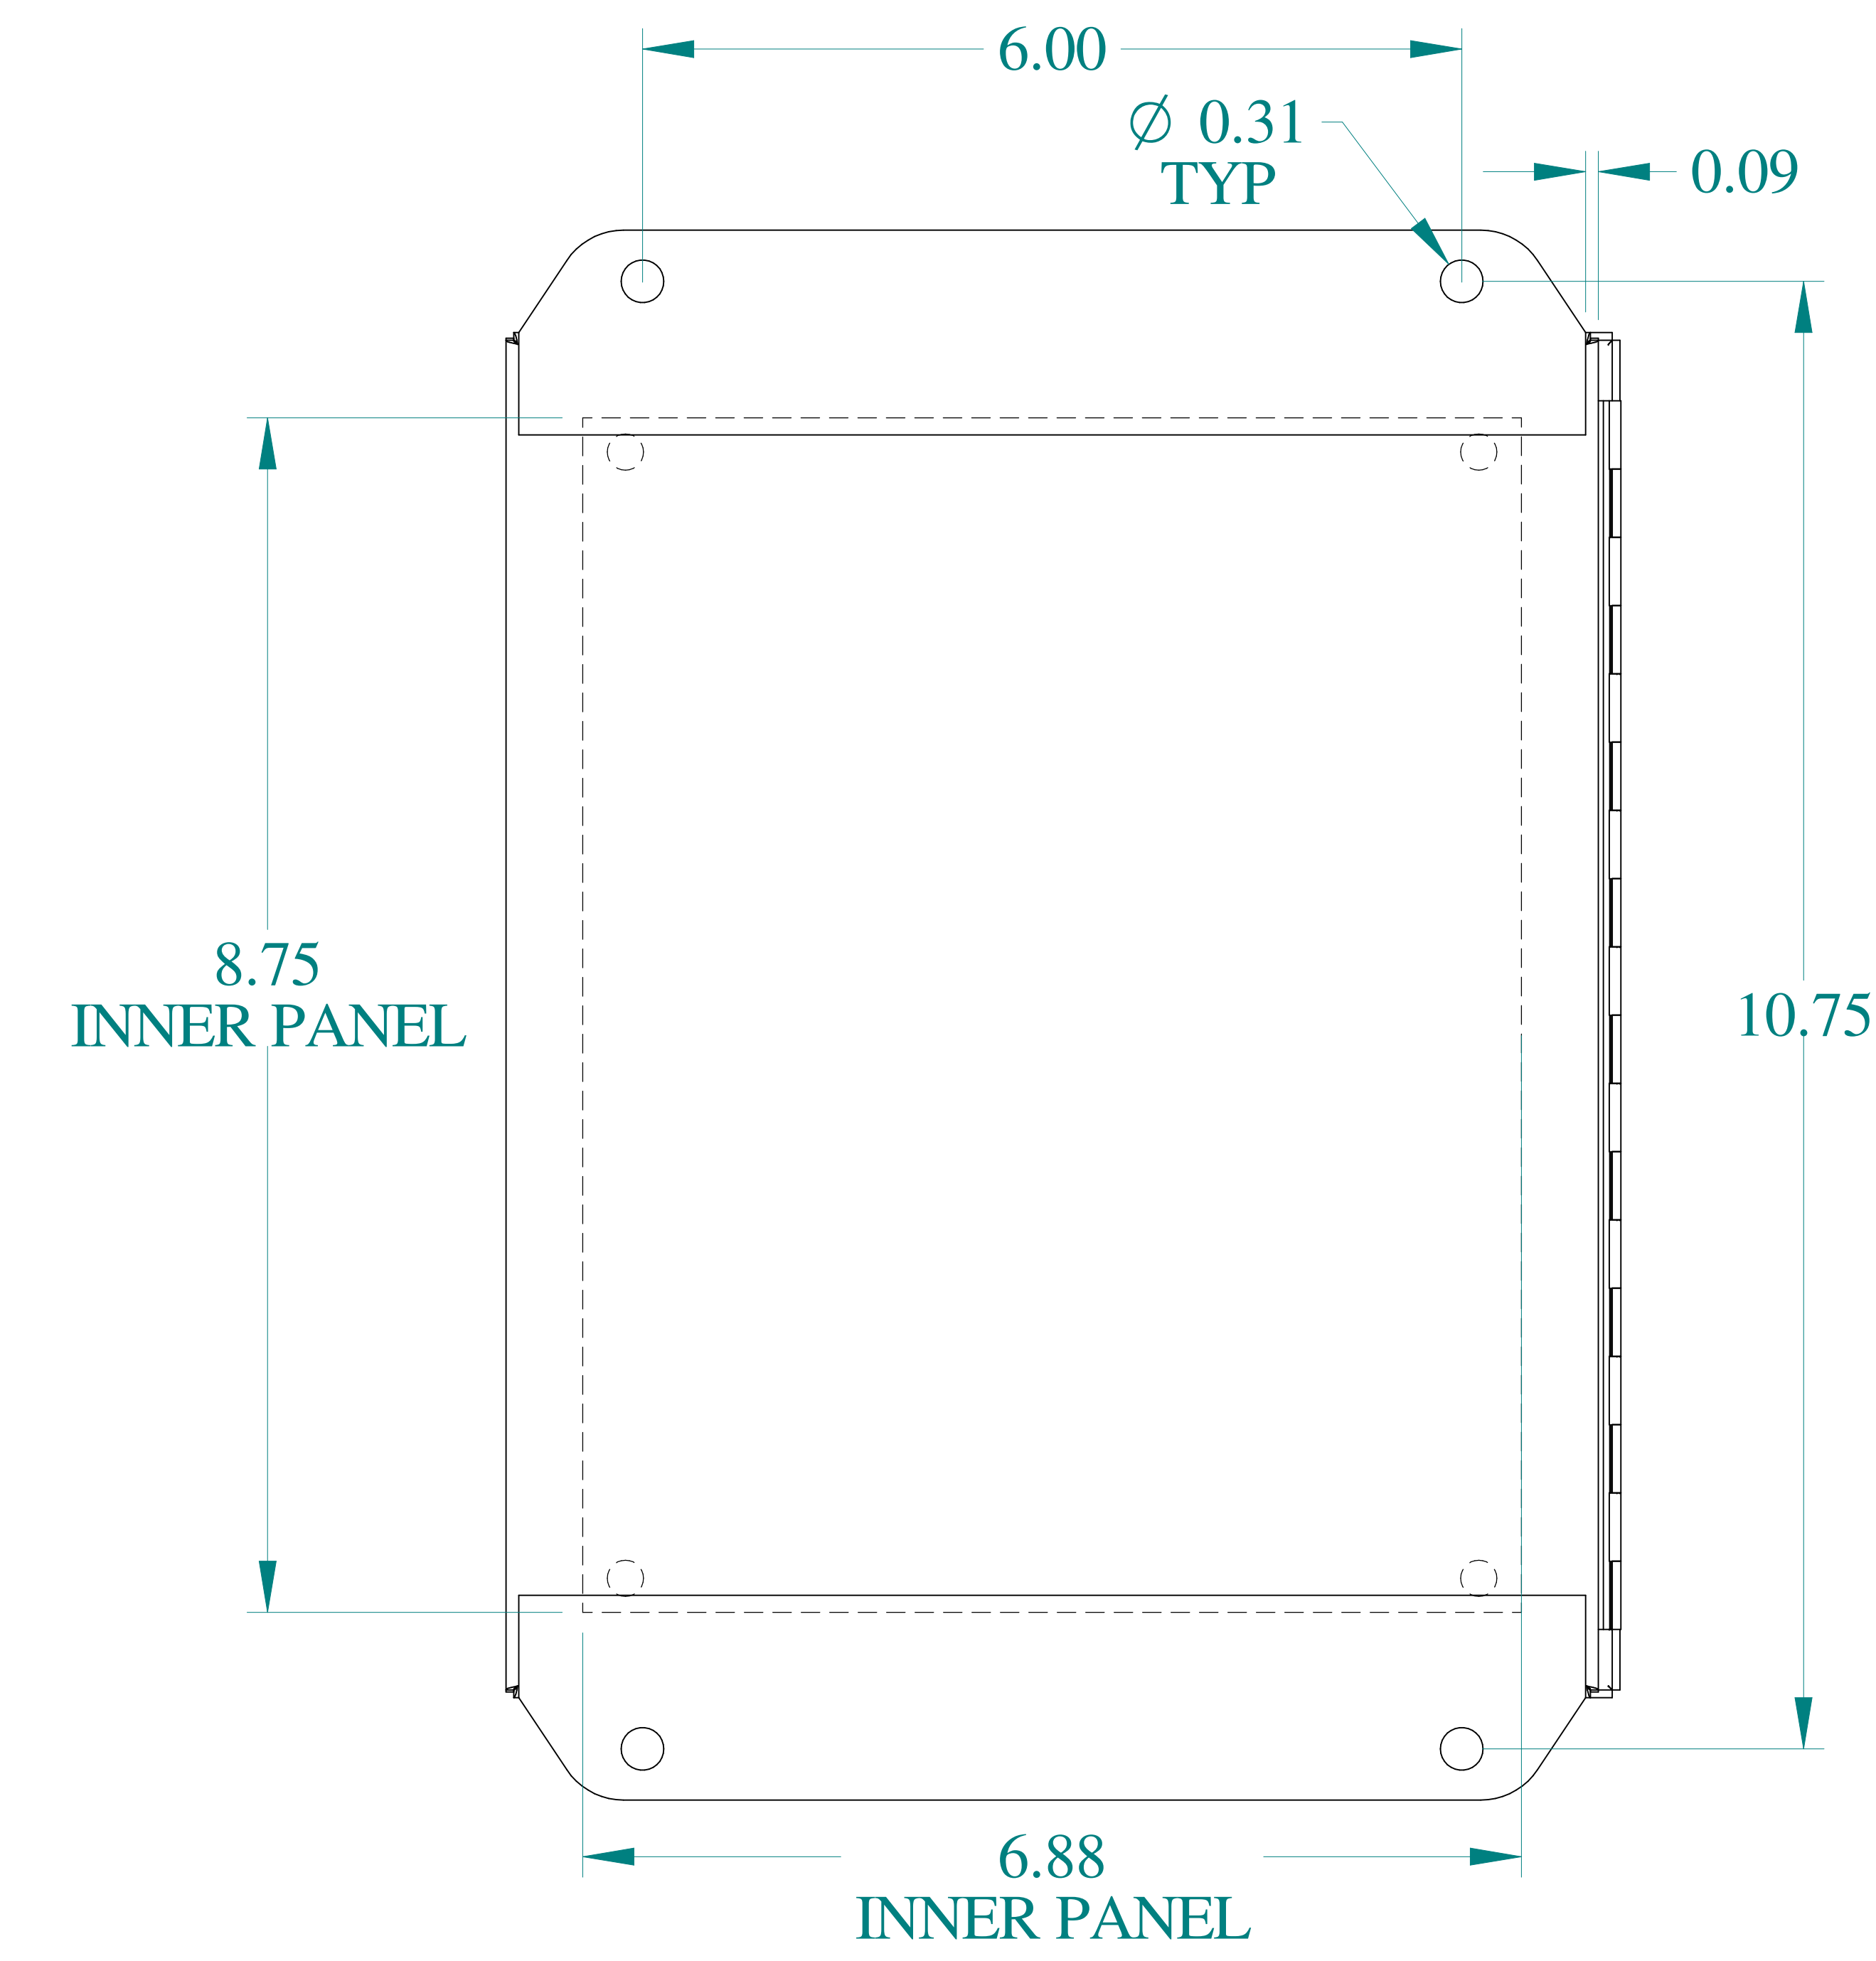

TOP VIEW

ISOMETRIC VIEWS

SIDE VIEW

FRONT VIEW

SIDE VIEW

BACK VIEW

BOTTOM VIEW

Data subject to change without notice.

Part # : EJ1086

Date : Oct. 30, 2018

Link: www.hamdmfg.com/EJ1086