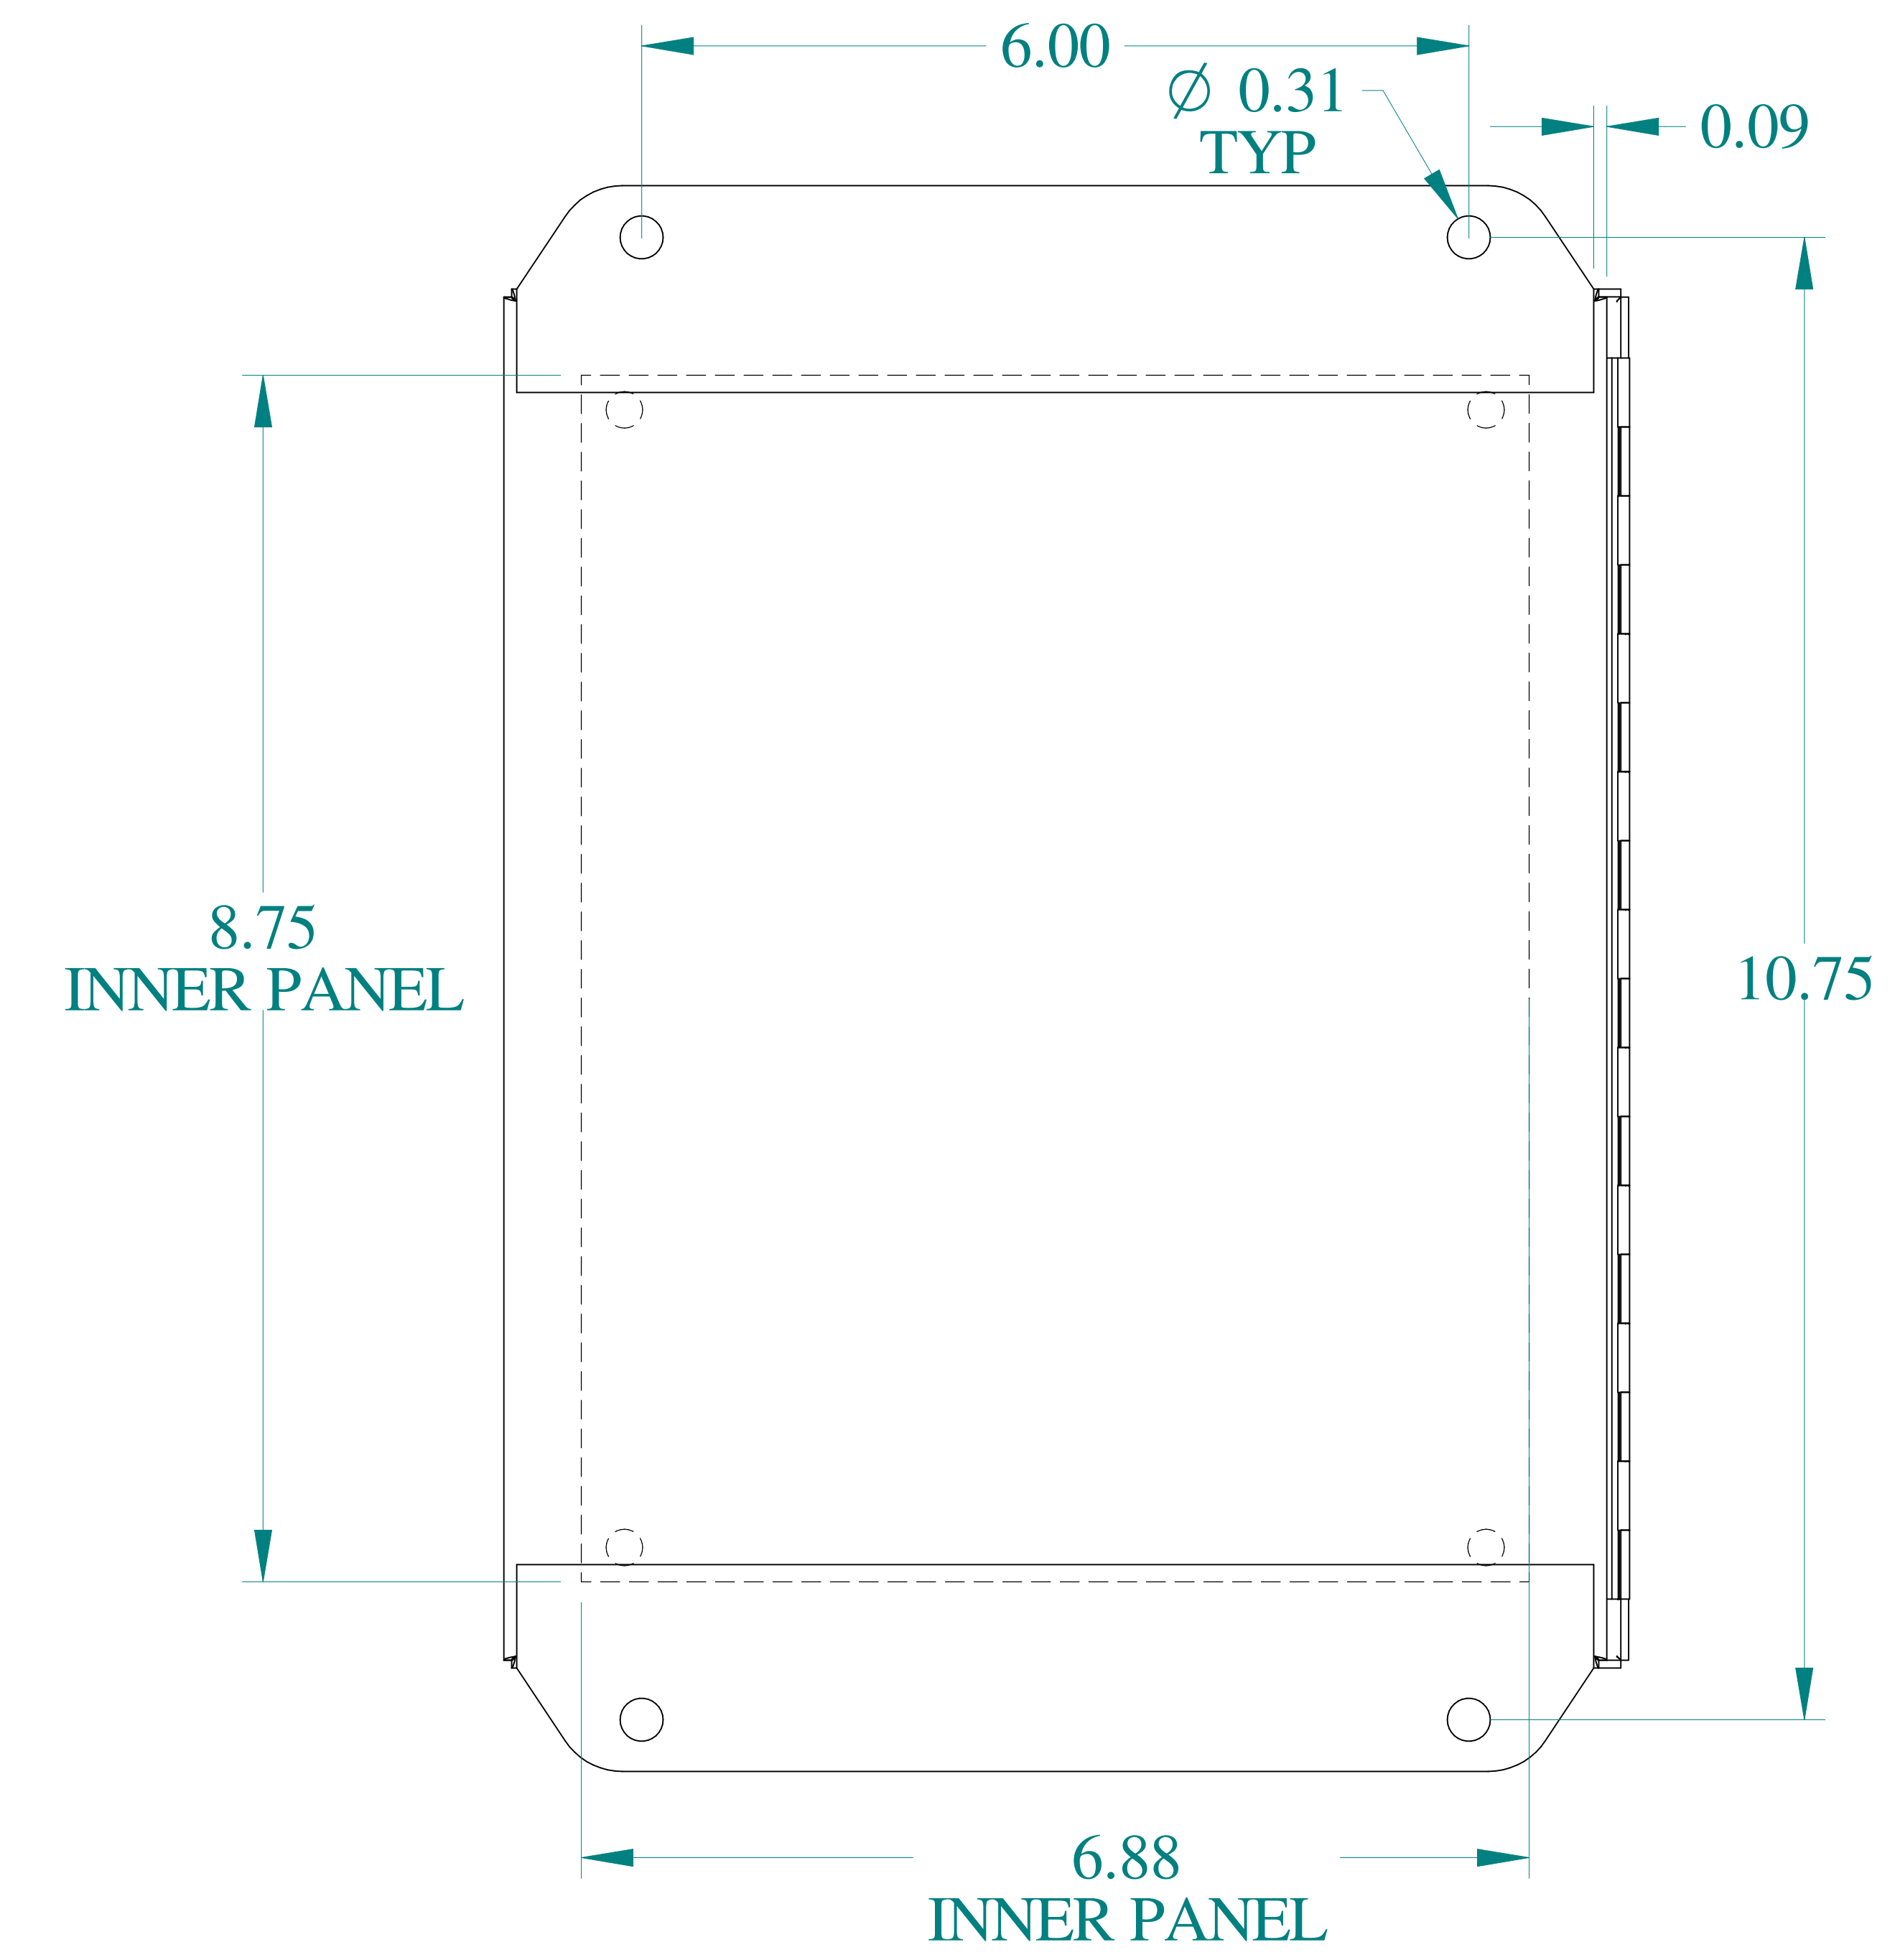

TOP VIEW

ISOMETRIC VIEWS

SIDE VIEW

FRONT VIEW

SIDE VIEW

BACK VIEW

BOTTOM VIEW

Data subject to change without notice.

Part # : EJ1084SS

Date : Nov. 28, 2018

Link: www.hammg.com/EJ1084SS