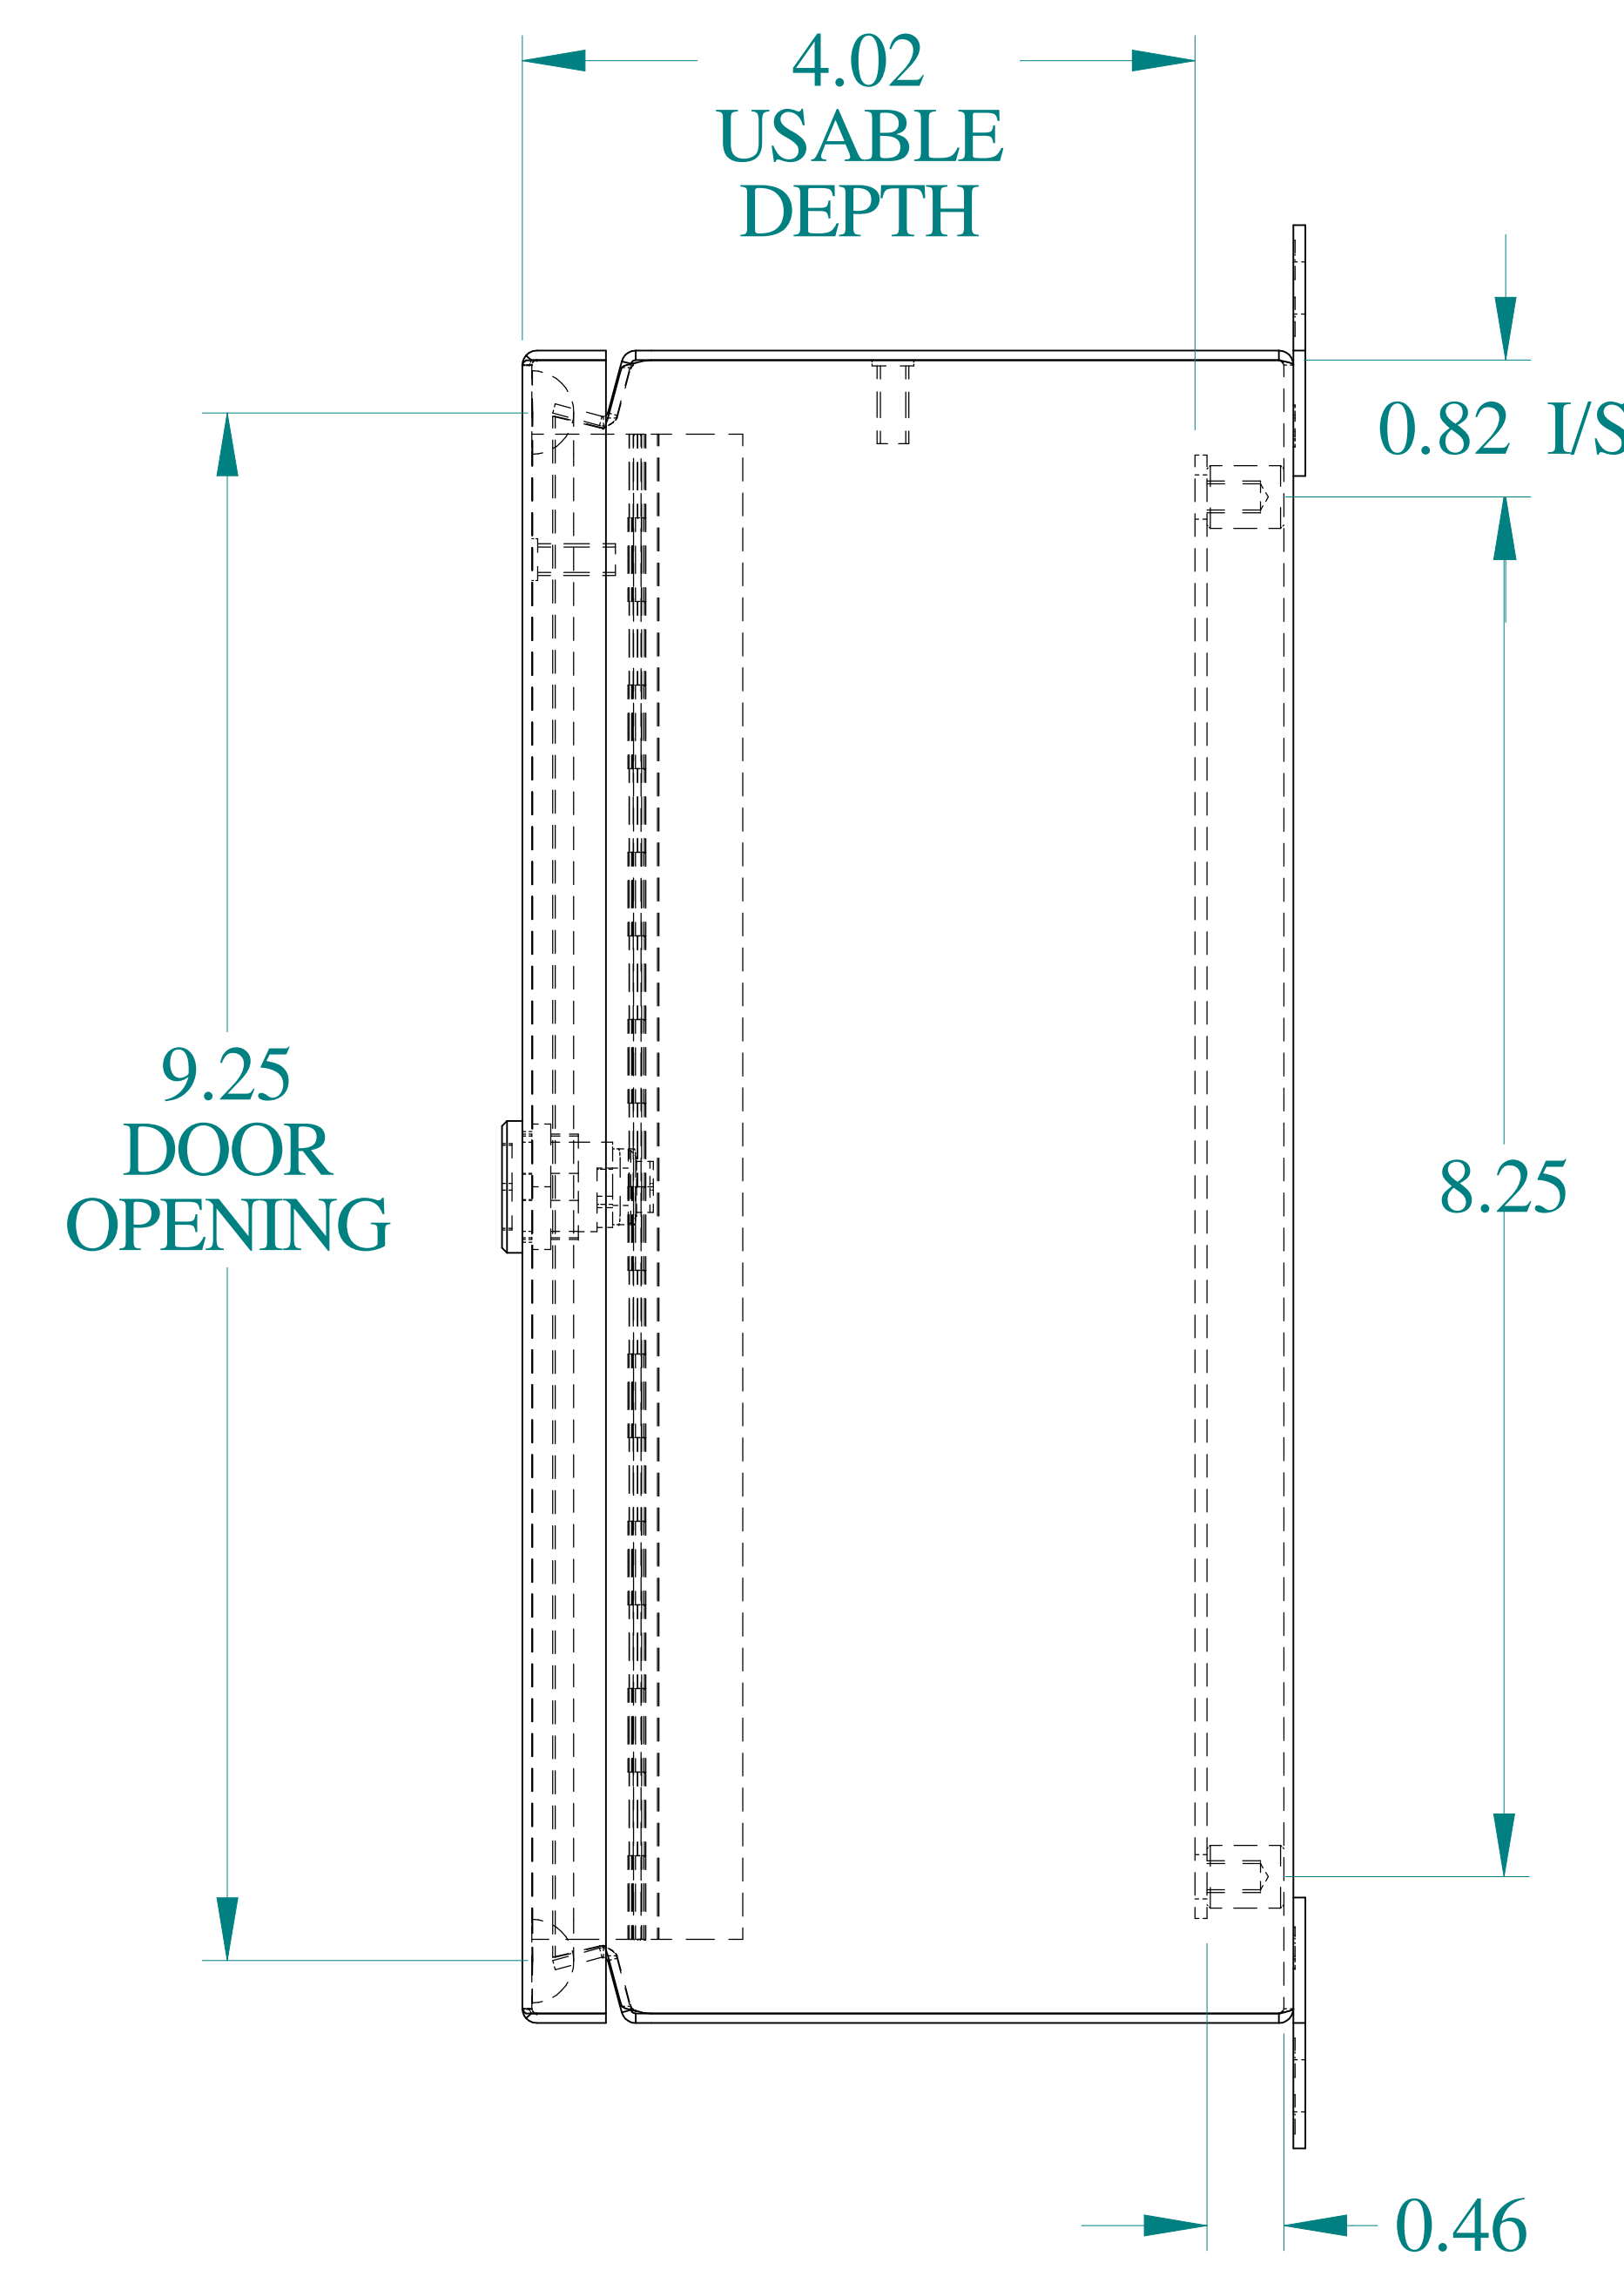

TOP VIEW

ISOMETRIC VIEWS

SIDE VIEW

FRONT VIEW

SIDE VIEW

BACK VIEW

BOTTOM VIEW

Data subject to change without notice.

Part # : EJ1084SS

Date : Nov. 28, 2018

Link: www.hammg.com/EJ1084SS