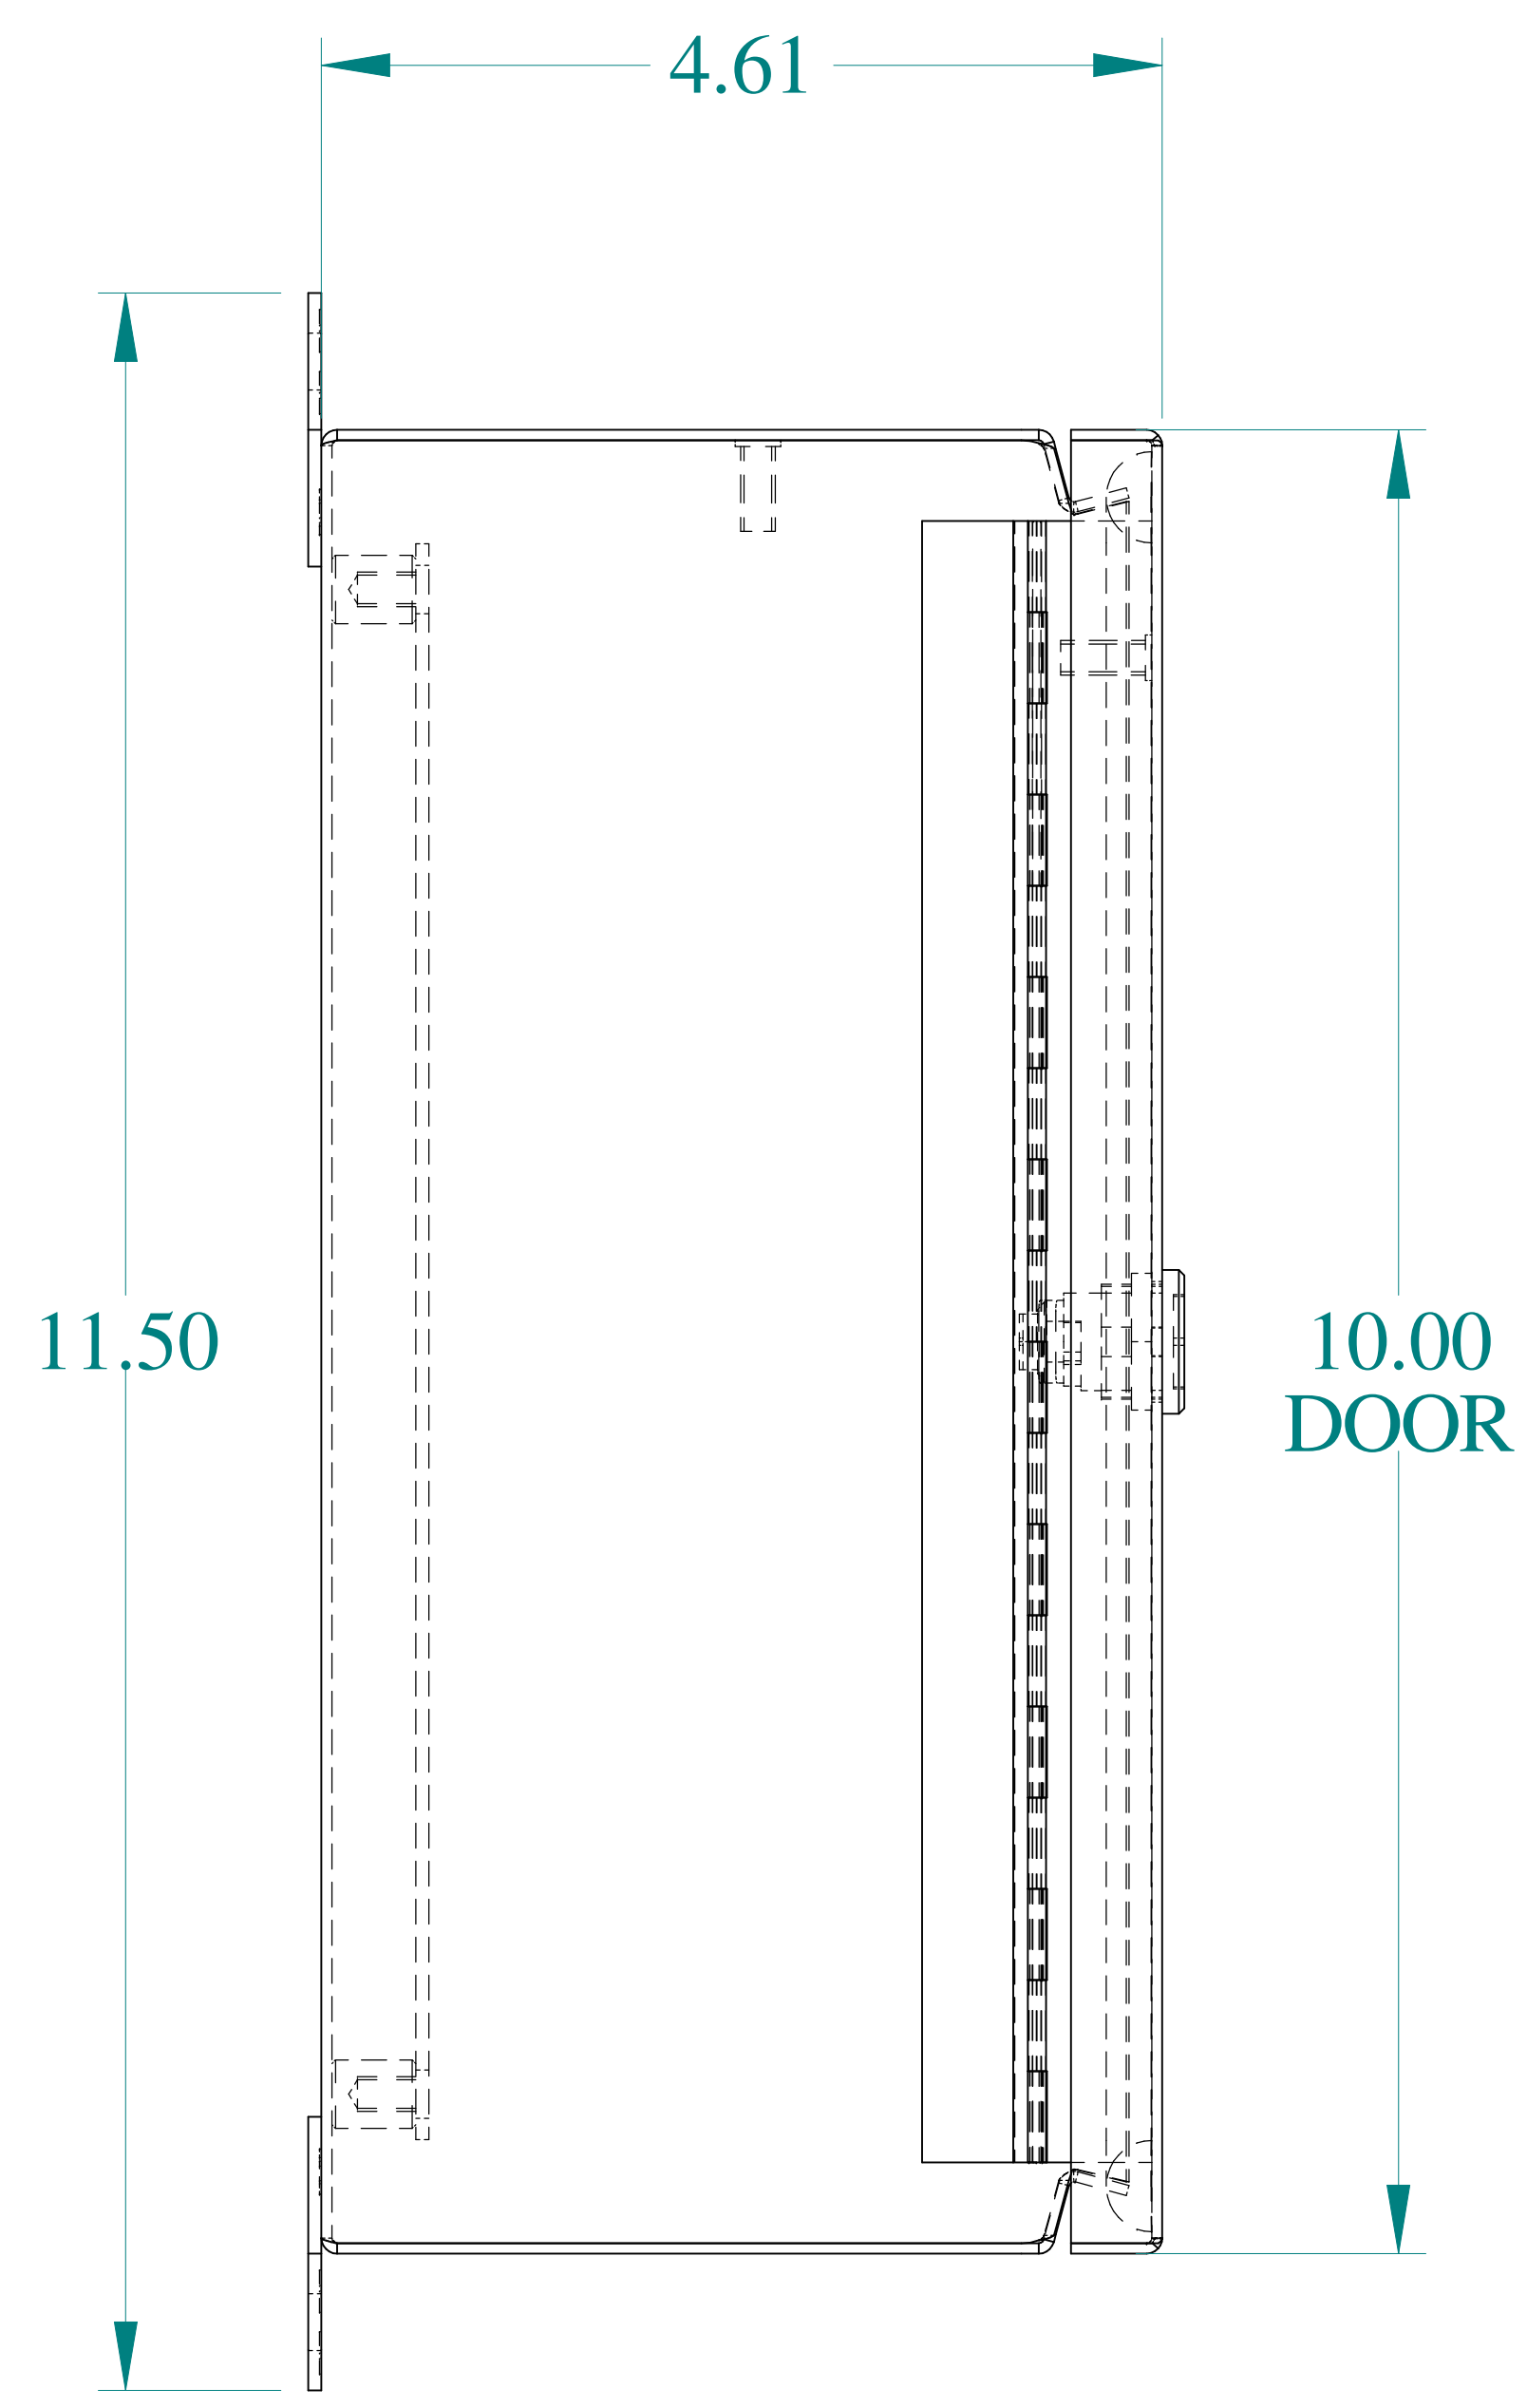

TOP VIEW

ISOMETRIC VIEWS

SIDE VIEW

FRONT VIEW

SIDE VIEW

BACK VIEW

BOTTOM VIEW

Data subject to change without notice.

Part # : EJ1084SS

Date : Nov. 28, 2018

Link: www.hammg.com/EJ1084SS