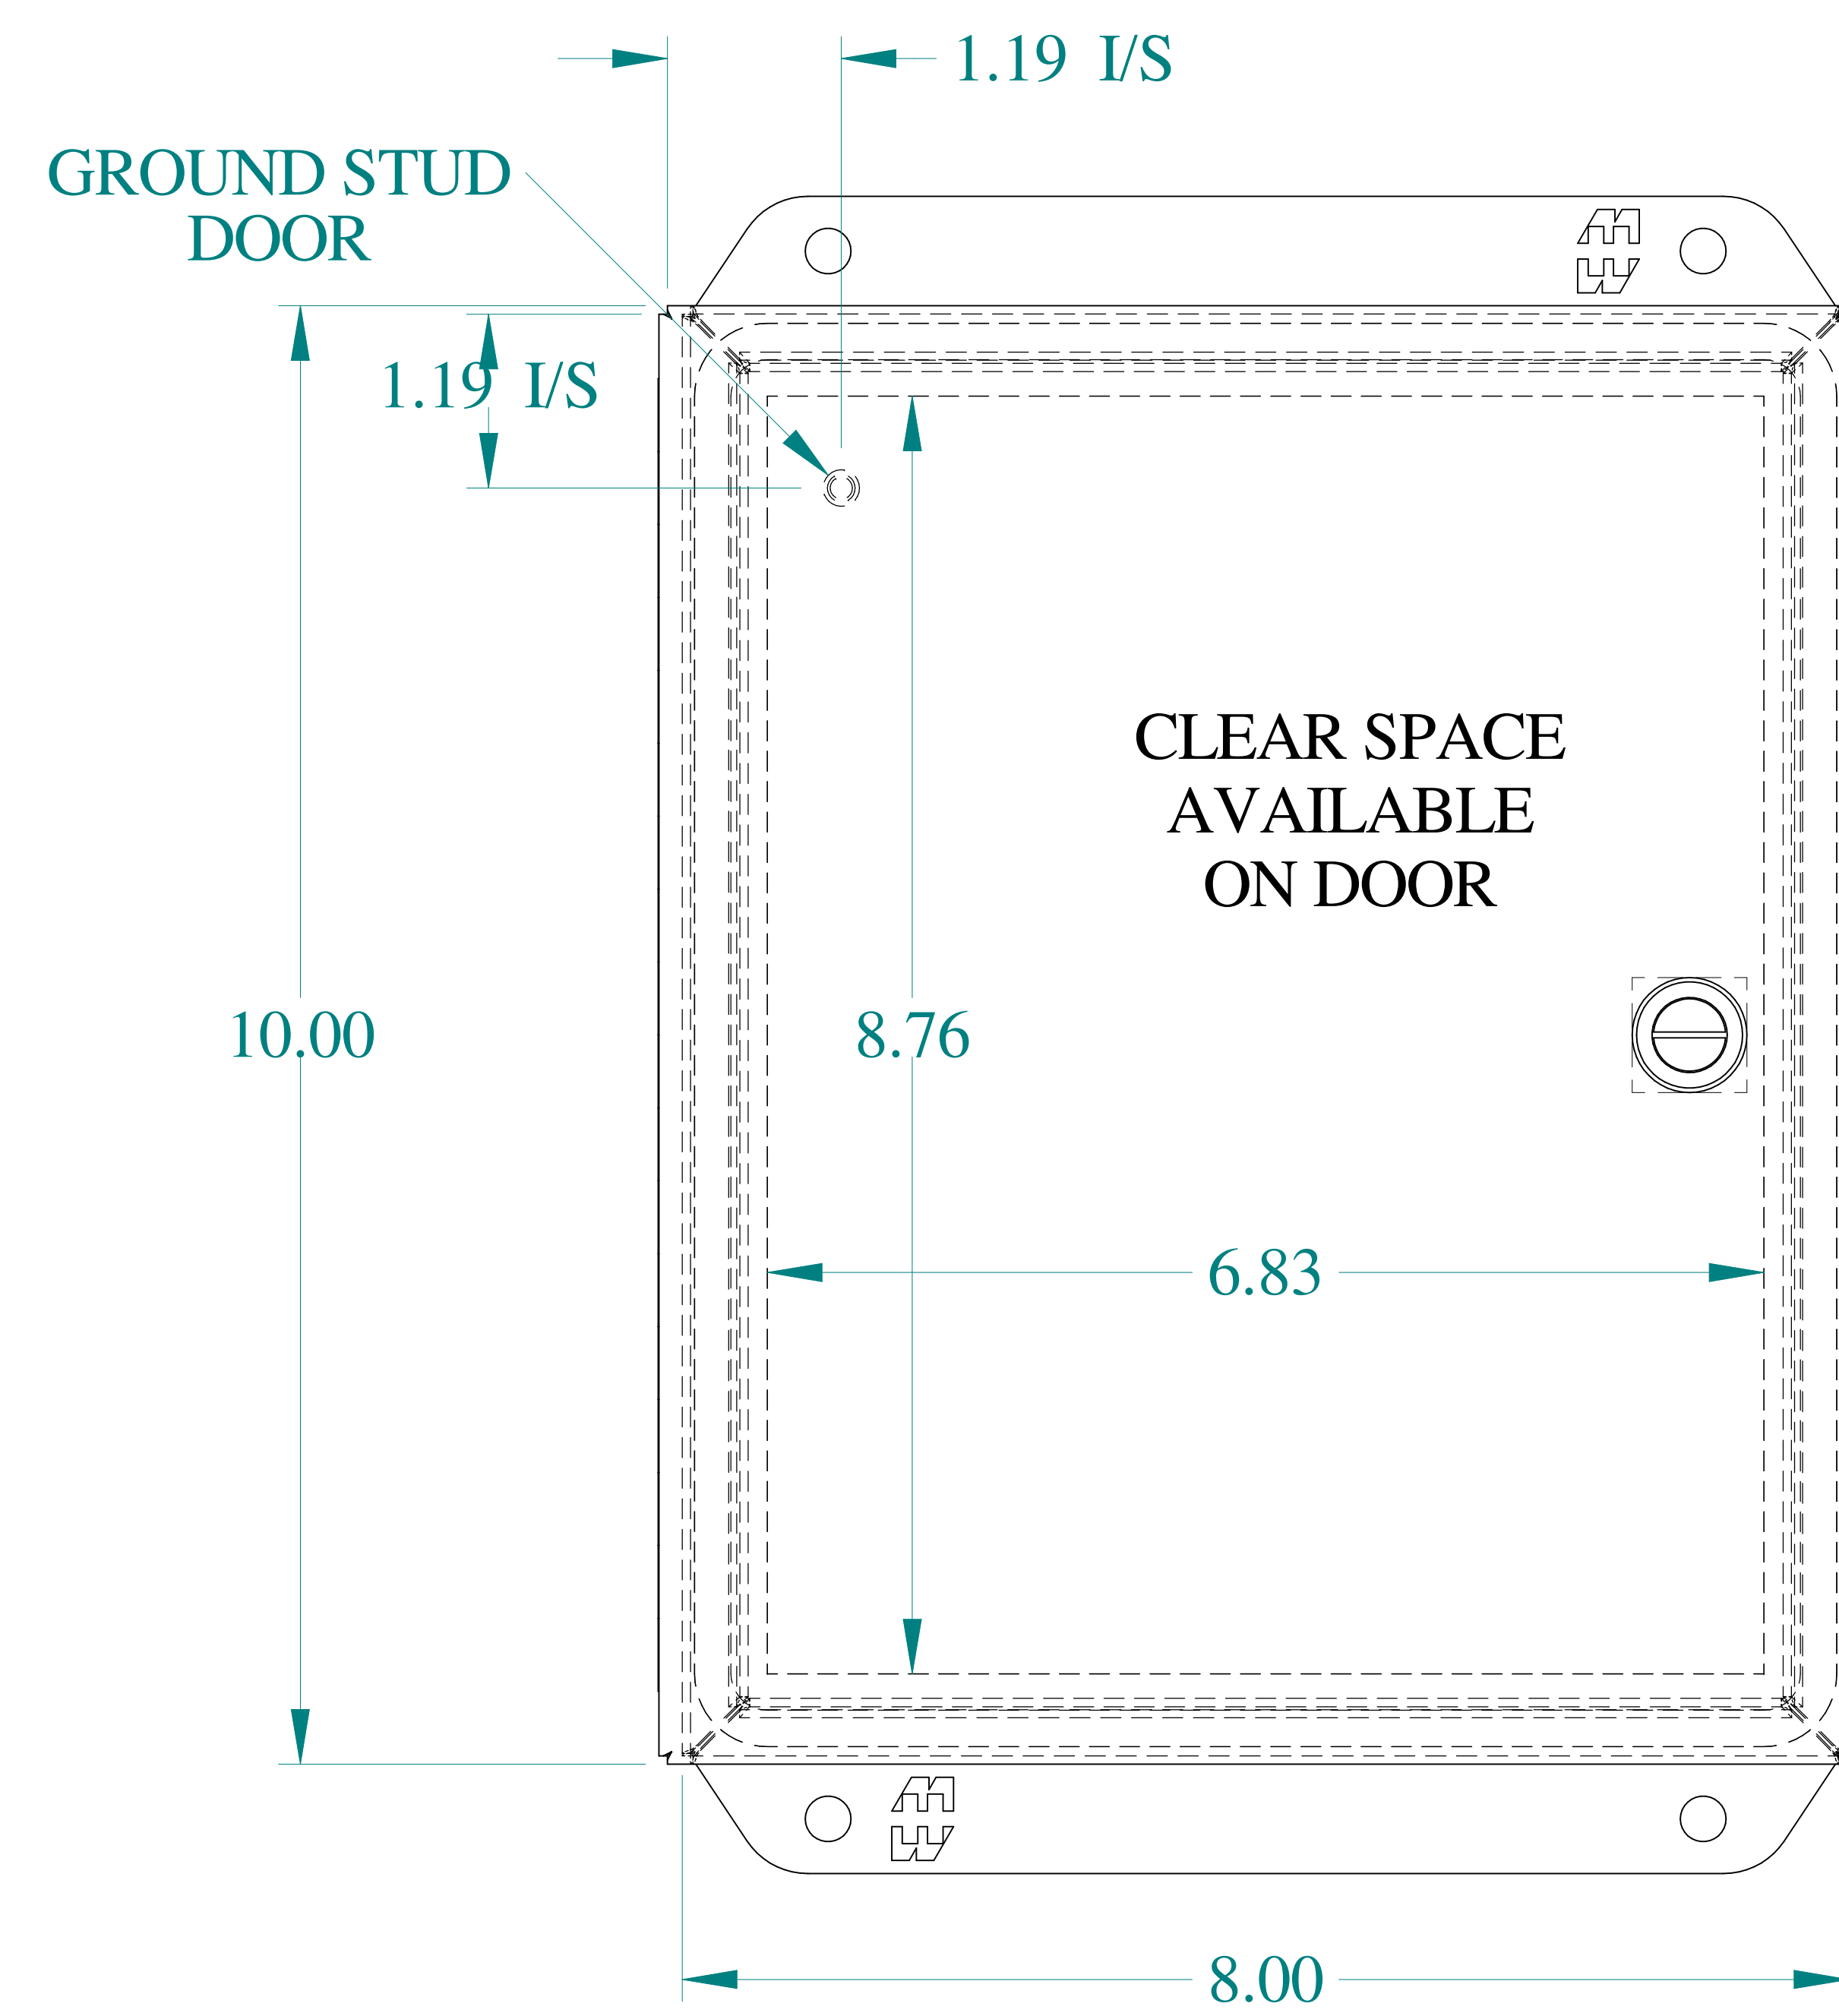

TOP VIEW

ISOMETRIC VIEWS

SIDE VIEW

FRONT VIEW

SIDE VIEW

BACK VIEW

BOTTOM VIEW

Data subject to change without notice.

Part # : EJ1084SS

Date : Nov. 28, 2018

Link: www.hammg.com/EJ1084SS