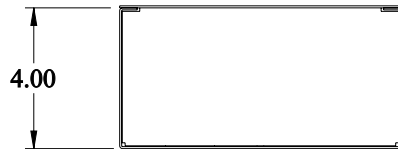

PART No. CS884

for more information visit
www.hammfg.com

Data subject to change without notice

Isometric drawing Not to Scale

TOP VIEW

ISOMETRIC VIEW

SIDE VIEW

FRONT VIEW

SIDE VIEW

BOTTOM VIEW