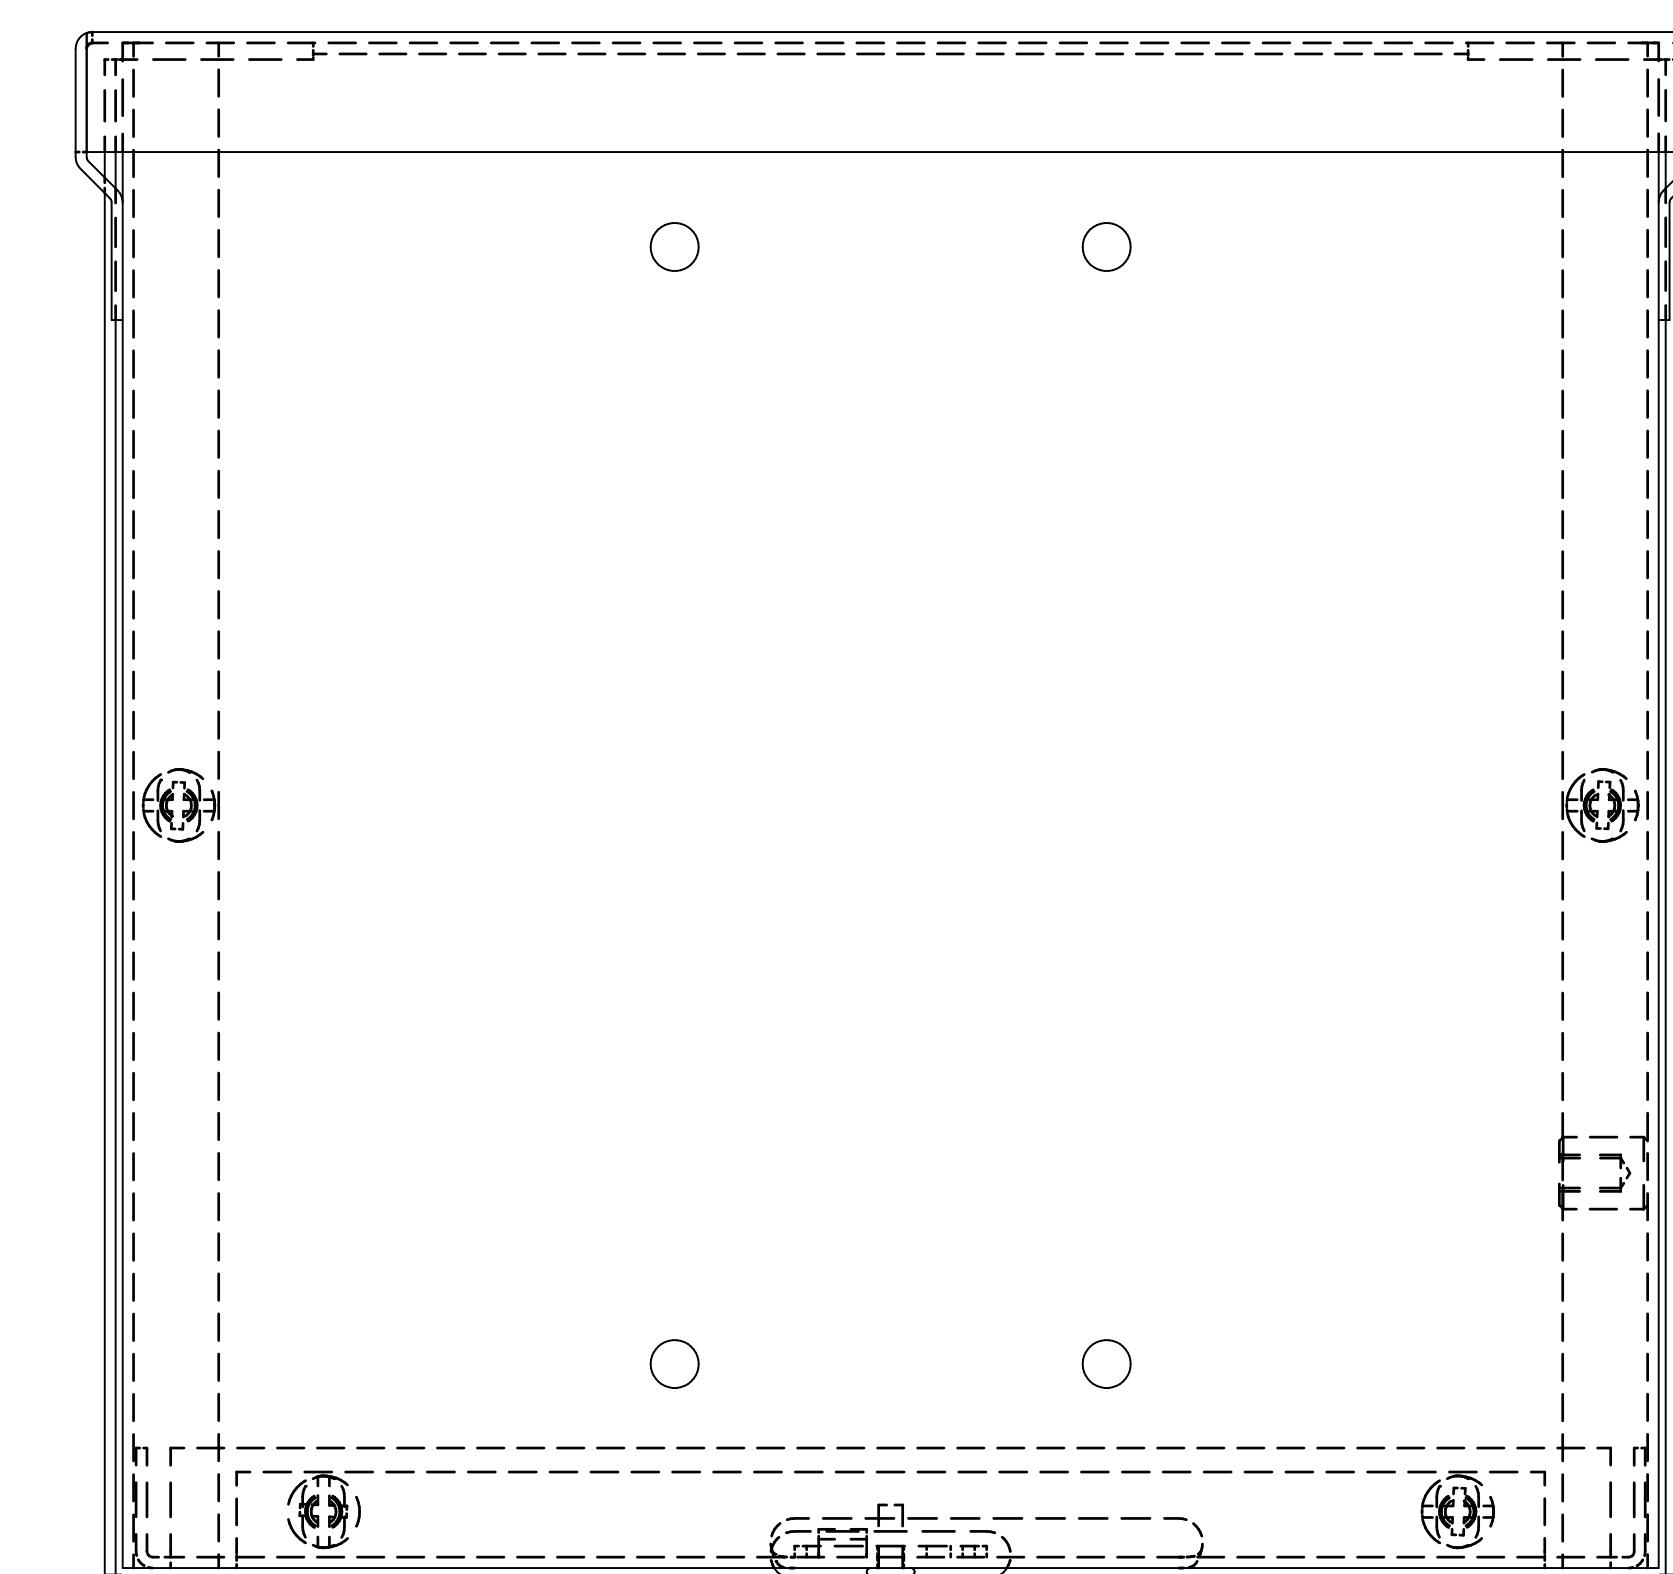

**PART No. C3R884SCNKO**

for more information visit  
[www.hammondmfg.com](http://www.hammondmfg.com)

Data subject to change without notice

Isometric drawing Not to Scale

**ISOMETRIC VIEW**

**TOP VIEW**

**FRONT VIEW**

**SIDE VIEW**

**BACK VIEW**

**BOTTOM VIEW**