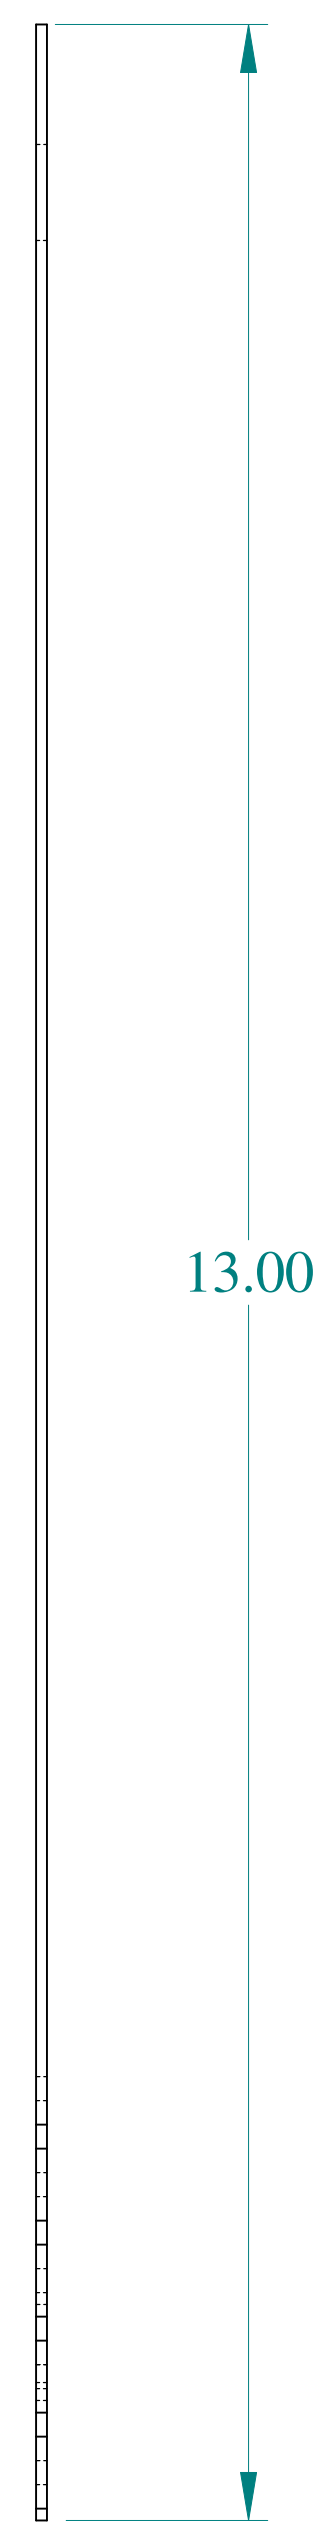

DETAIL Z

TOP VIEW

SIDE VIEW

FRONT VIEW

Z

SIDE VIEW

ISOMETRIC VIEW

Data subject to change without notice.

Part # : 18P1313PP

Date : Feb 7, 2020

Link: www.hammg.com/18P1313PP