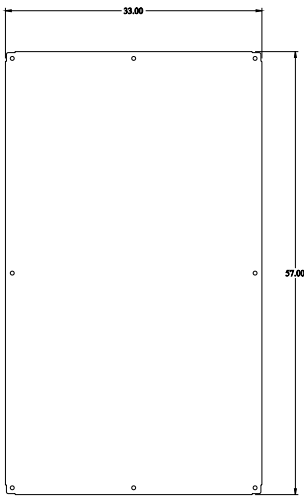

PART No. 1447SL8HK
 for more information visit
www.hammondmg.com
 Data subject to change without
 notice
 All
 Isometric drawing Not to Scale

TOP VIEW

ISOMETRIC VIEW

INNER PANEL VIEW

LEFT SIDE VIEW

FRONT VIEW

RIGHT SIDE VIEW

REAR VIEW

BOTTOM VIEW