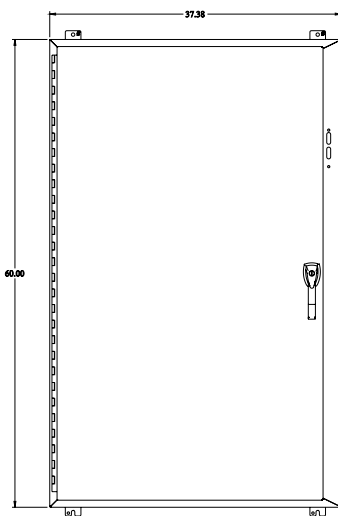

PART No. 1447SL12HK
 For more information visit
www.hammondmfg.com
 Data subject to change without
 notice
 All
 Isometric drawing Not to Scale

ISOMETRIC VIEW

TOP VIEW

INNER PANEL VIEW

LEFT SIDE VIEW

FRONT VIEW

RIGHT SIDE VIEW

REAR VIEW

BOTTOM VIEW