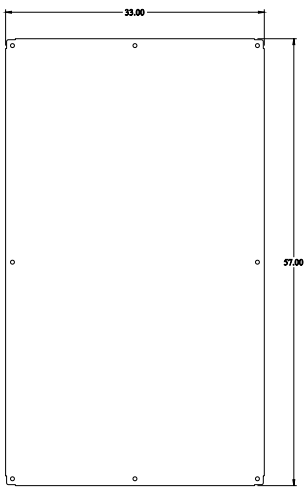

PART No. 1447SL10HK
 for more information visit
www.hammondmfg.com
 Data subject to change without
 notice
 All
 Isometric drawing Not to Scale

TOP VIEW

ISOMETRIC VIEW

INNER PANEL VIEW

LEFT SIDE VIEW

FRONT VIEW

RIGHT SIDE VIEW

REAR VIEW

BOTTOM VIEW