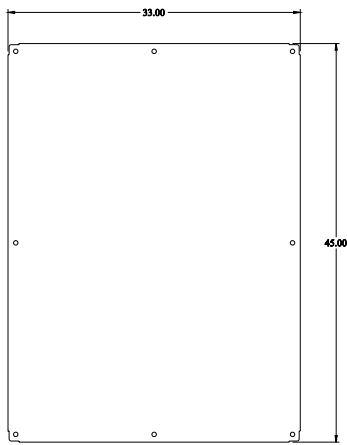

INNER PANEL VIEW