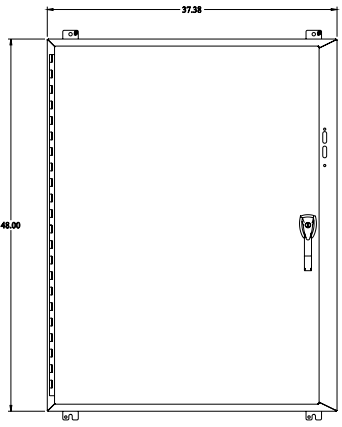

PART No. 1447SK12HK
 For more information visit
www.hammondmfg.com
 Data subject to change without
 notice
 *All
 Isometric drawing Not to Scale

ISOMETRIC VIEW

TOP VIEW

INNER PANEL VIEW

LEFT SIDE VIEW

FRONT VIEW

RIGHT SIDE VIEW

REAR VIEW

BOTTOM VIEW