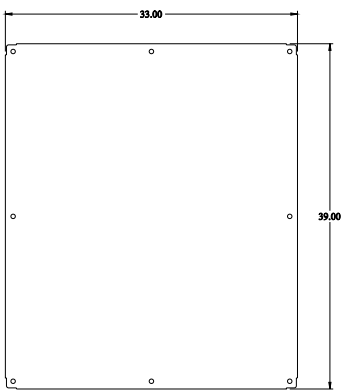

INNER PANEL VIEW