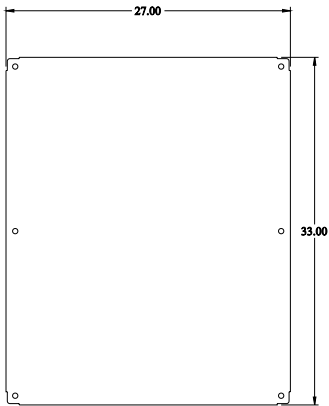

PART No. 1447SG8HK

for more information visit
www.hammondmfg.com

Data subject to change without
notice
AM
Isometric drawing Not to Scale

ISOMETRIC VIEW

TOP VIEW

INNER PANEL VIEW

LEFT SIDE VIEW

FRONT VIEW

RIGHT SIDE VIEW

REAR VIEW

BOTTOM VIEW