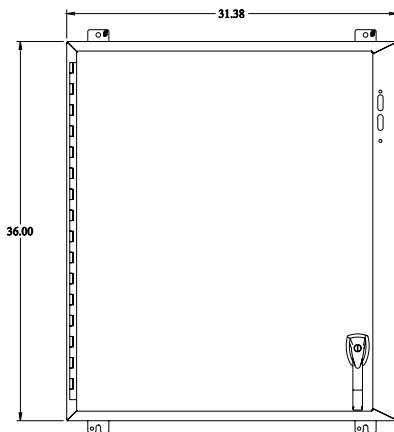

PART No. 1447SG8HK

for more information visit
www.hammondmfg.com

Data subject to change without
notice
AM
Isometric drawing Not to Scale

ISOMETRIC VIEW

TOP VIEW

INNER PANEL VIEW

LEFT SIDE VIEW

FRONT VIEW

RIGHT SIDE VIEW

REAR VIEW

BOTTOM VIEW