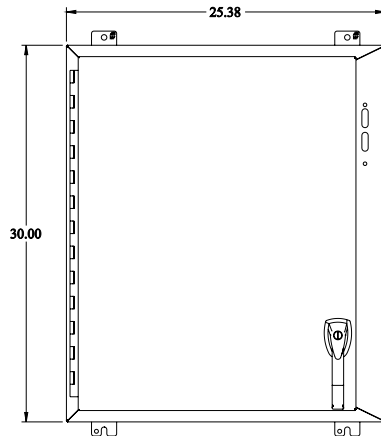

PART No. 1447SE8HK

for more information visit
www.hammondmfg.com

Data subject to change without
notice^M
^M
Isometric drawing Not to Scale

TOP VIEW

ISOMETRIC VIEW

INNER PANEL VIEW

LEFT SIDE VIEW

FRONT VIEW

RIGHT SIDE VIEW

REAR VIEW

BOTTOM VIEW