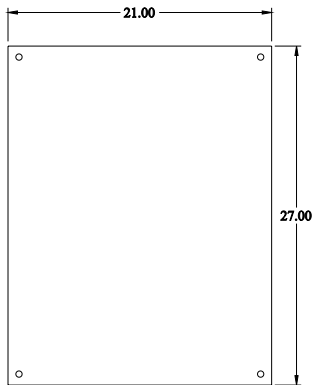

PART No. 1447SE8HK

for more information visit
www.hammondmfg.com

Data subject to change without
notice^M
^M
Isometric drawing Not to Scale

TOP VIEW

ISOMETRIC VIEW

INNER PANEL VIEW

LEFT SIDE VIEW

FRONT VIEW

RIGHT SIDE VIEW

REAR VIEW

BOTTOM VIEW