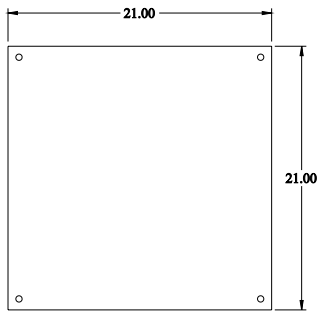

PART No. 1447SC8HK

for more information visit
www.hammondmfg.com

Date subject to change without
notice

AM
Isometric drawing Not to Scale

ISOMETRIC VIEW

TOP VIEW

INNER PANEL VIEW

LEFT SIDE VIEW

FRONT VIEW

RIGHT SIDE VIEW

REAR VIEW

BOTTOM VIEW