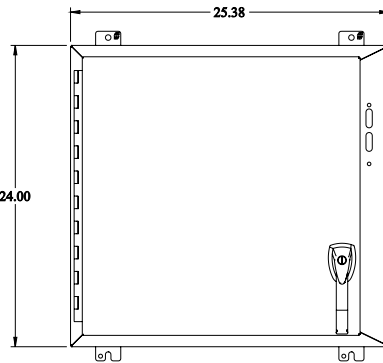

PART No. 1447SC8HK

for more information visit
www.hammondmfg.com

Date subject to change without
notice

AM
Isometric drawing Not to Scale

ISOMETRIC VIEW

TOP VIEW

INNER PANEL VIEW

LEFT SIDE VIEW

FRONT VIEW

RIGHT SIDE VIEW

REAR VIEW

BOTTOM VIEW