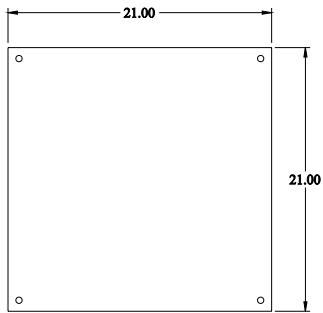

PART No. 1447SC10HK

for more information visit
www.hammondmfg.com

Data subject to change without
notice^{AM}
^{AM}
Isometric drawing Not to Scale

ISOMETRIC VIEW

TOP VIEW

INNER PANEL VIEW

LEFT SIDE VIEW

FRONT VIEW

RIGHT SIDE VIEW

REAR VIEW

BOTTOM VIEW