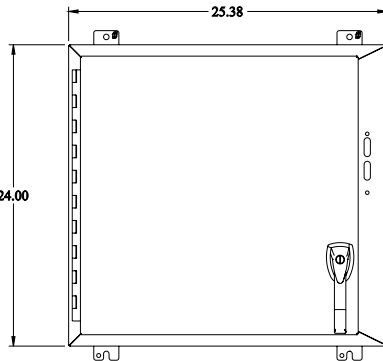

PART No. 1447SC10HK

for more information visit
www.hammondmfg.com

Data subject to change without
notice^{AM}
^{AM}
Isometric drawing Not to Scale

ISOMETRIC VIEW

TOP VIEW

INNER PANEL VIEW

LEFT SIDE VIEW

FRONT VIEW

RIGHT SIDE VIEW

REAR VIEW

BOTTOM VIEW