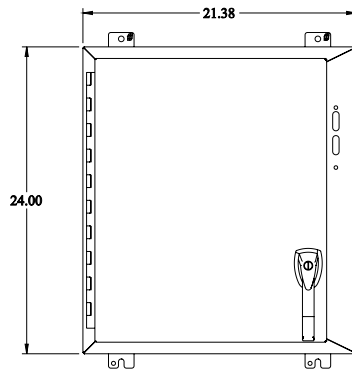

PART No. 1447SB8HK

for more information visit
www.hammondmfg.com
Data subject to change without
notice*
*M
Isometric drawing Not to Scale

ISOMETRIC VIEW

TOP VIEW

INNER PANEL VIEW

LEFT SIDE VIEW

FRONT VIEW

RIGHT SIDE VIEW

REAR VIEW

BOTTOM VIEW