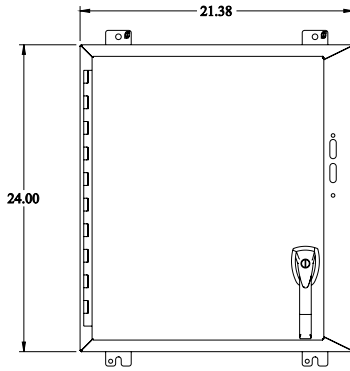

PART No. 1447SB10HK

for more information visit
www.hammondmfg.com

Data subject to change without
notice^M

^M
Isometric drawing Not to Scale

ISOMETRIC VIEW

TOP VIEW

INNER PANEL VIEW

LEFT SIDE VIEW

FRONT VIEW

RIGHT SIDE VIEW

REAR VIEW

BOTTOM VIEW