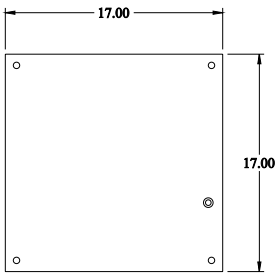

PART No. 1447SA10HK

for more information visit
www.hammondmfg.com

Data subject to change without
notice^{^M}
^{^M}
Isometric drawing Not to Scale

ISOMETRIC VIEW

TOP VIEW

INNER PANEL VIEW

LEFT SIDE VIEW

FRONT VIEW

RIGHT SIDE VIEW

REAR VIEW

BOTTOM VIEW