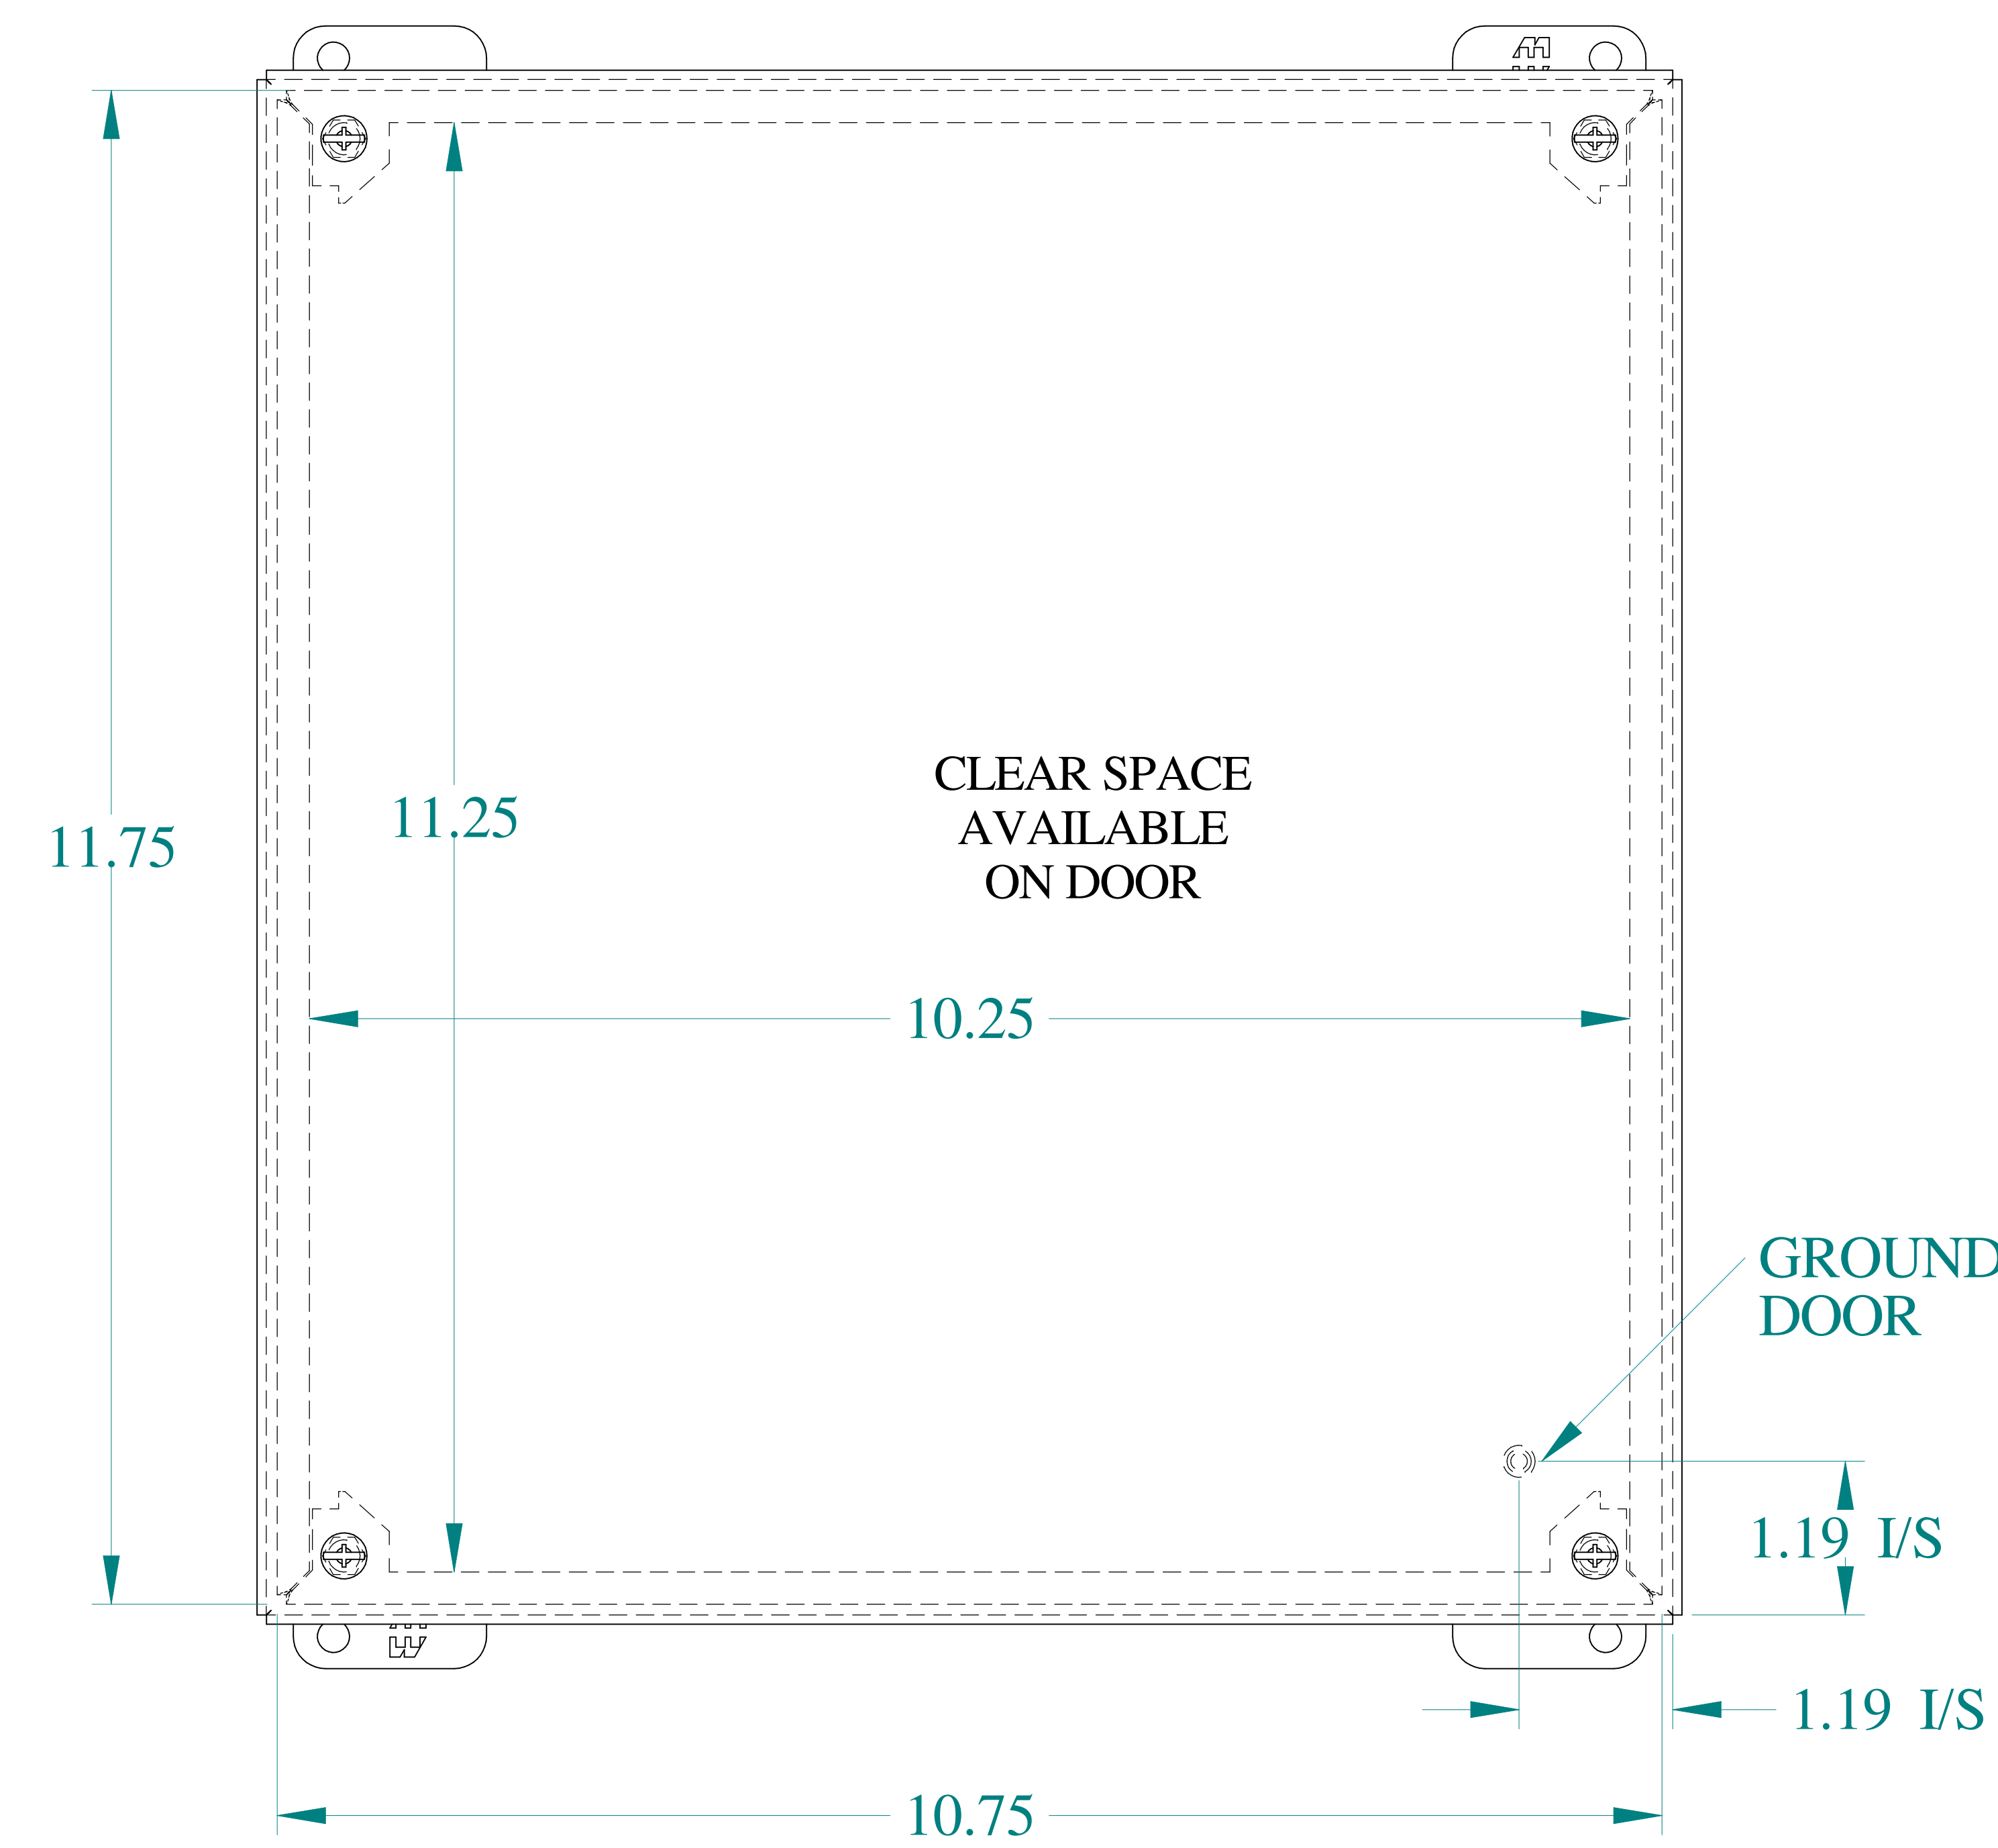

TOP VIEW

ISOMETRIC VIEWS

SIDE VIEW

FRONT VIEW

SIDE VIEW

BACK VIEW

BOTTOM VIEW

Data subject to change without notice.

Part # : 1438S

Date : Oct. 29, 2018

Link: [www.hamfmfg.com/1438S](http://www.hamfmfg.com/1438S)