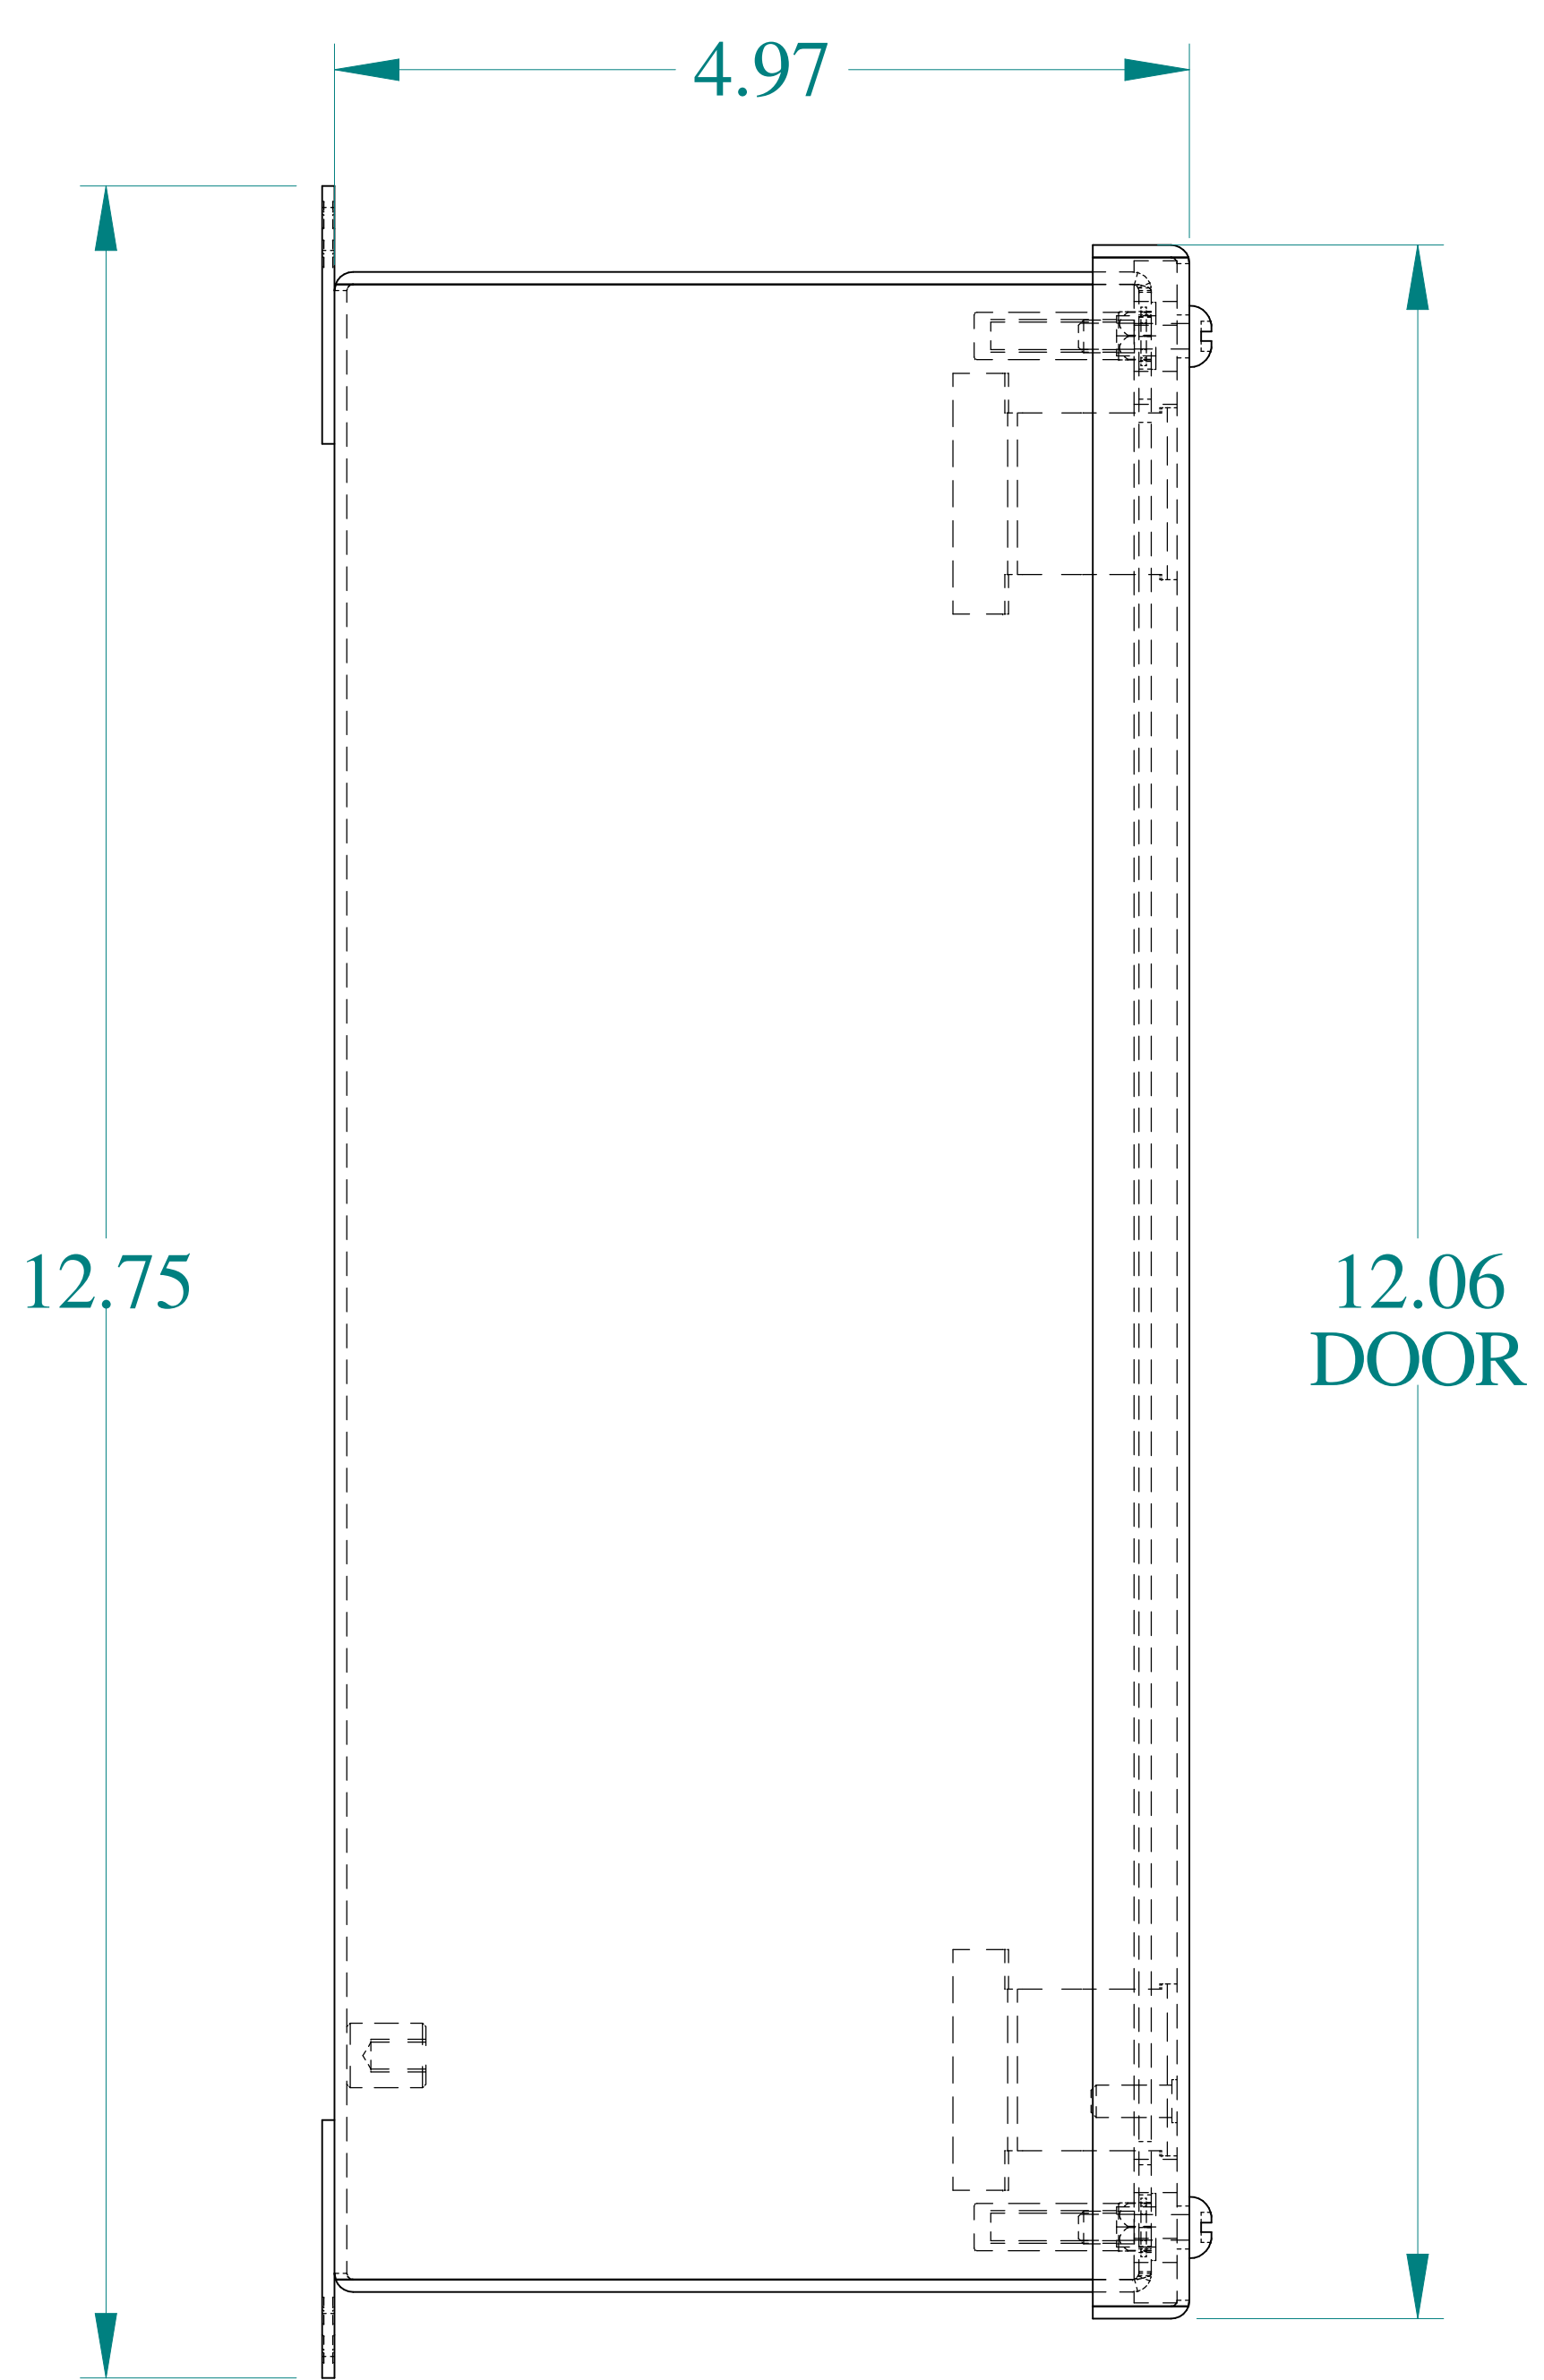

TOP VIEW

ISOMETRIC VIEWS

SIDE VIEW

FRONT VIEW

SIDE VIEW

BACK VIEW

BOTTOM VIEW

Data subject to change without notice.

Part # : 1438S

Date : Oct. 29, 2018

Link: [www.hamfmfg.com/1438S](http://www.hamfmfg.com/1438S)