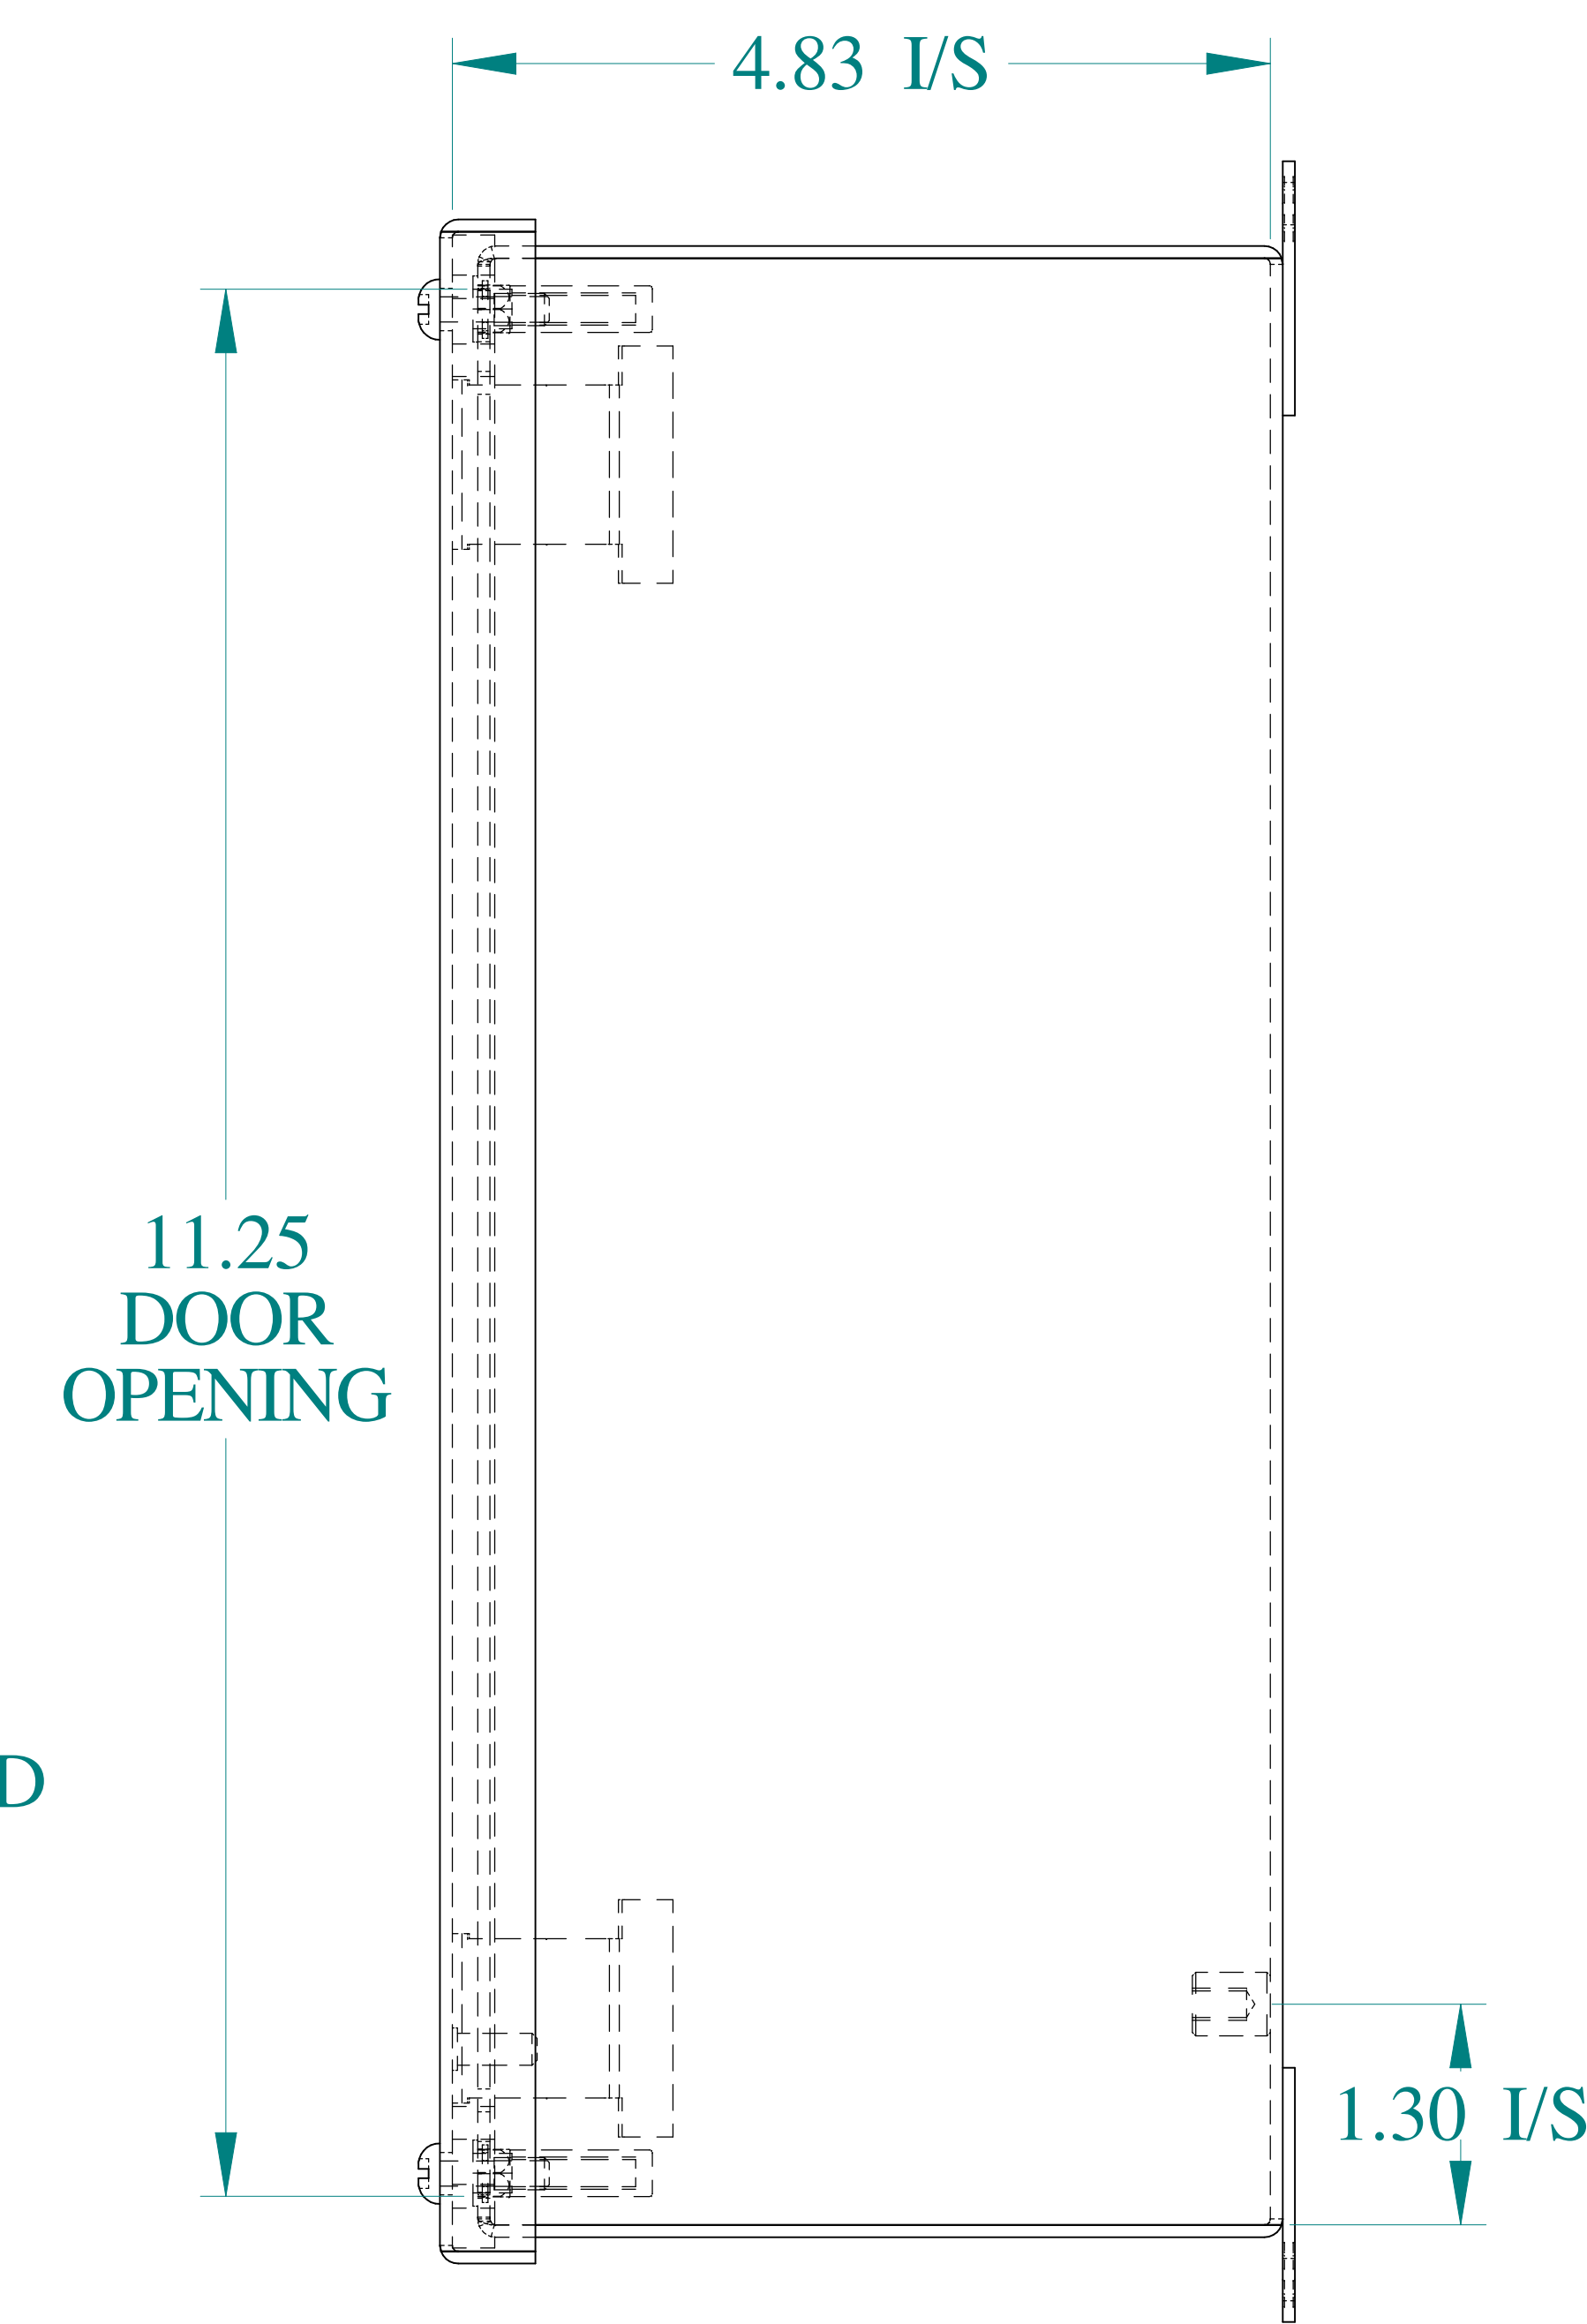

TOP VIEW

ISOMETRIC VIEWS

SIDE VIEW

FRONT VIEW

SIDE VIEW

BACK VIEW

BOTTOM VIEW

Data subject to change without notice.

Part # : 1438S

Date : Oct. 29, 2018

Link: [www.hamfmfg.com/1438S](http://www.hamfmfg.com/1438S)