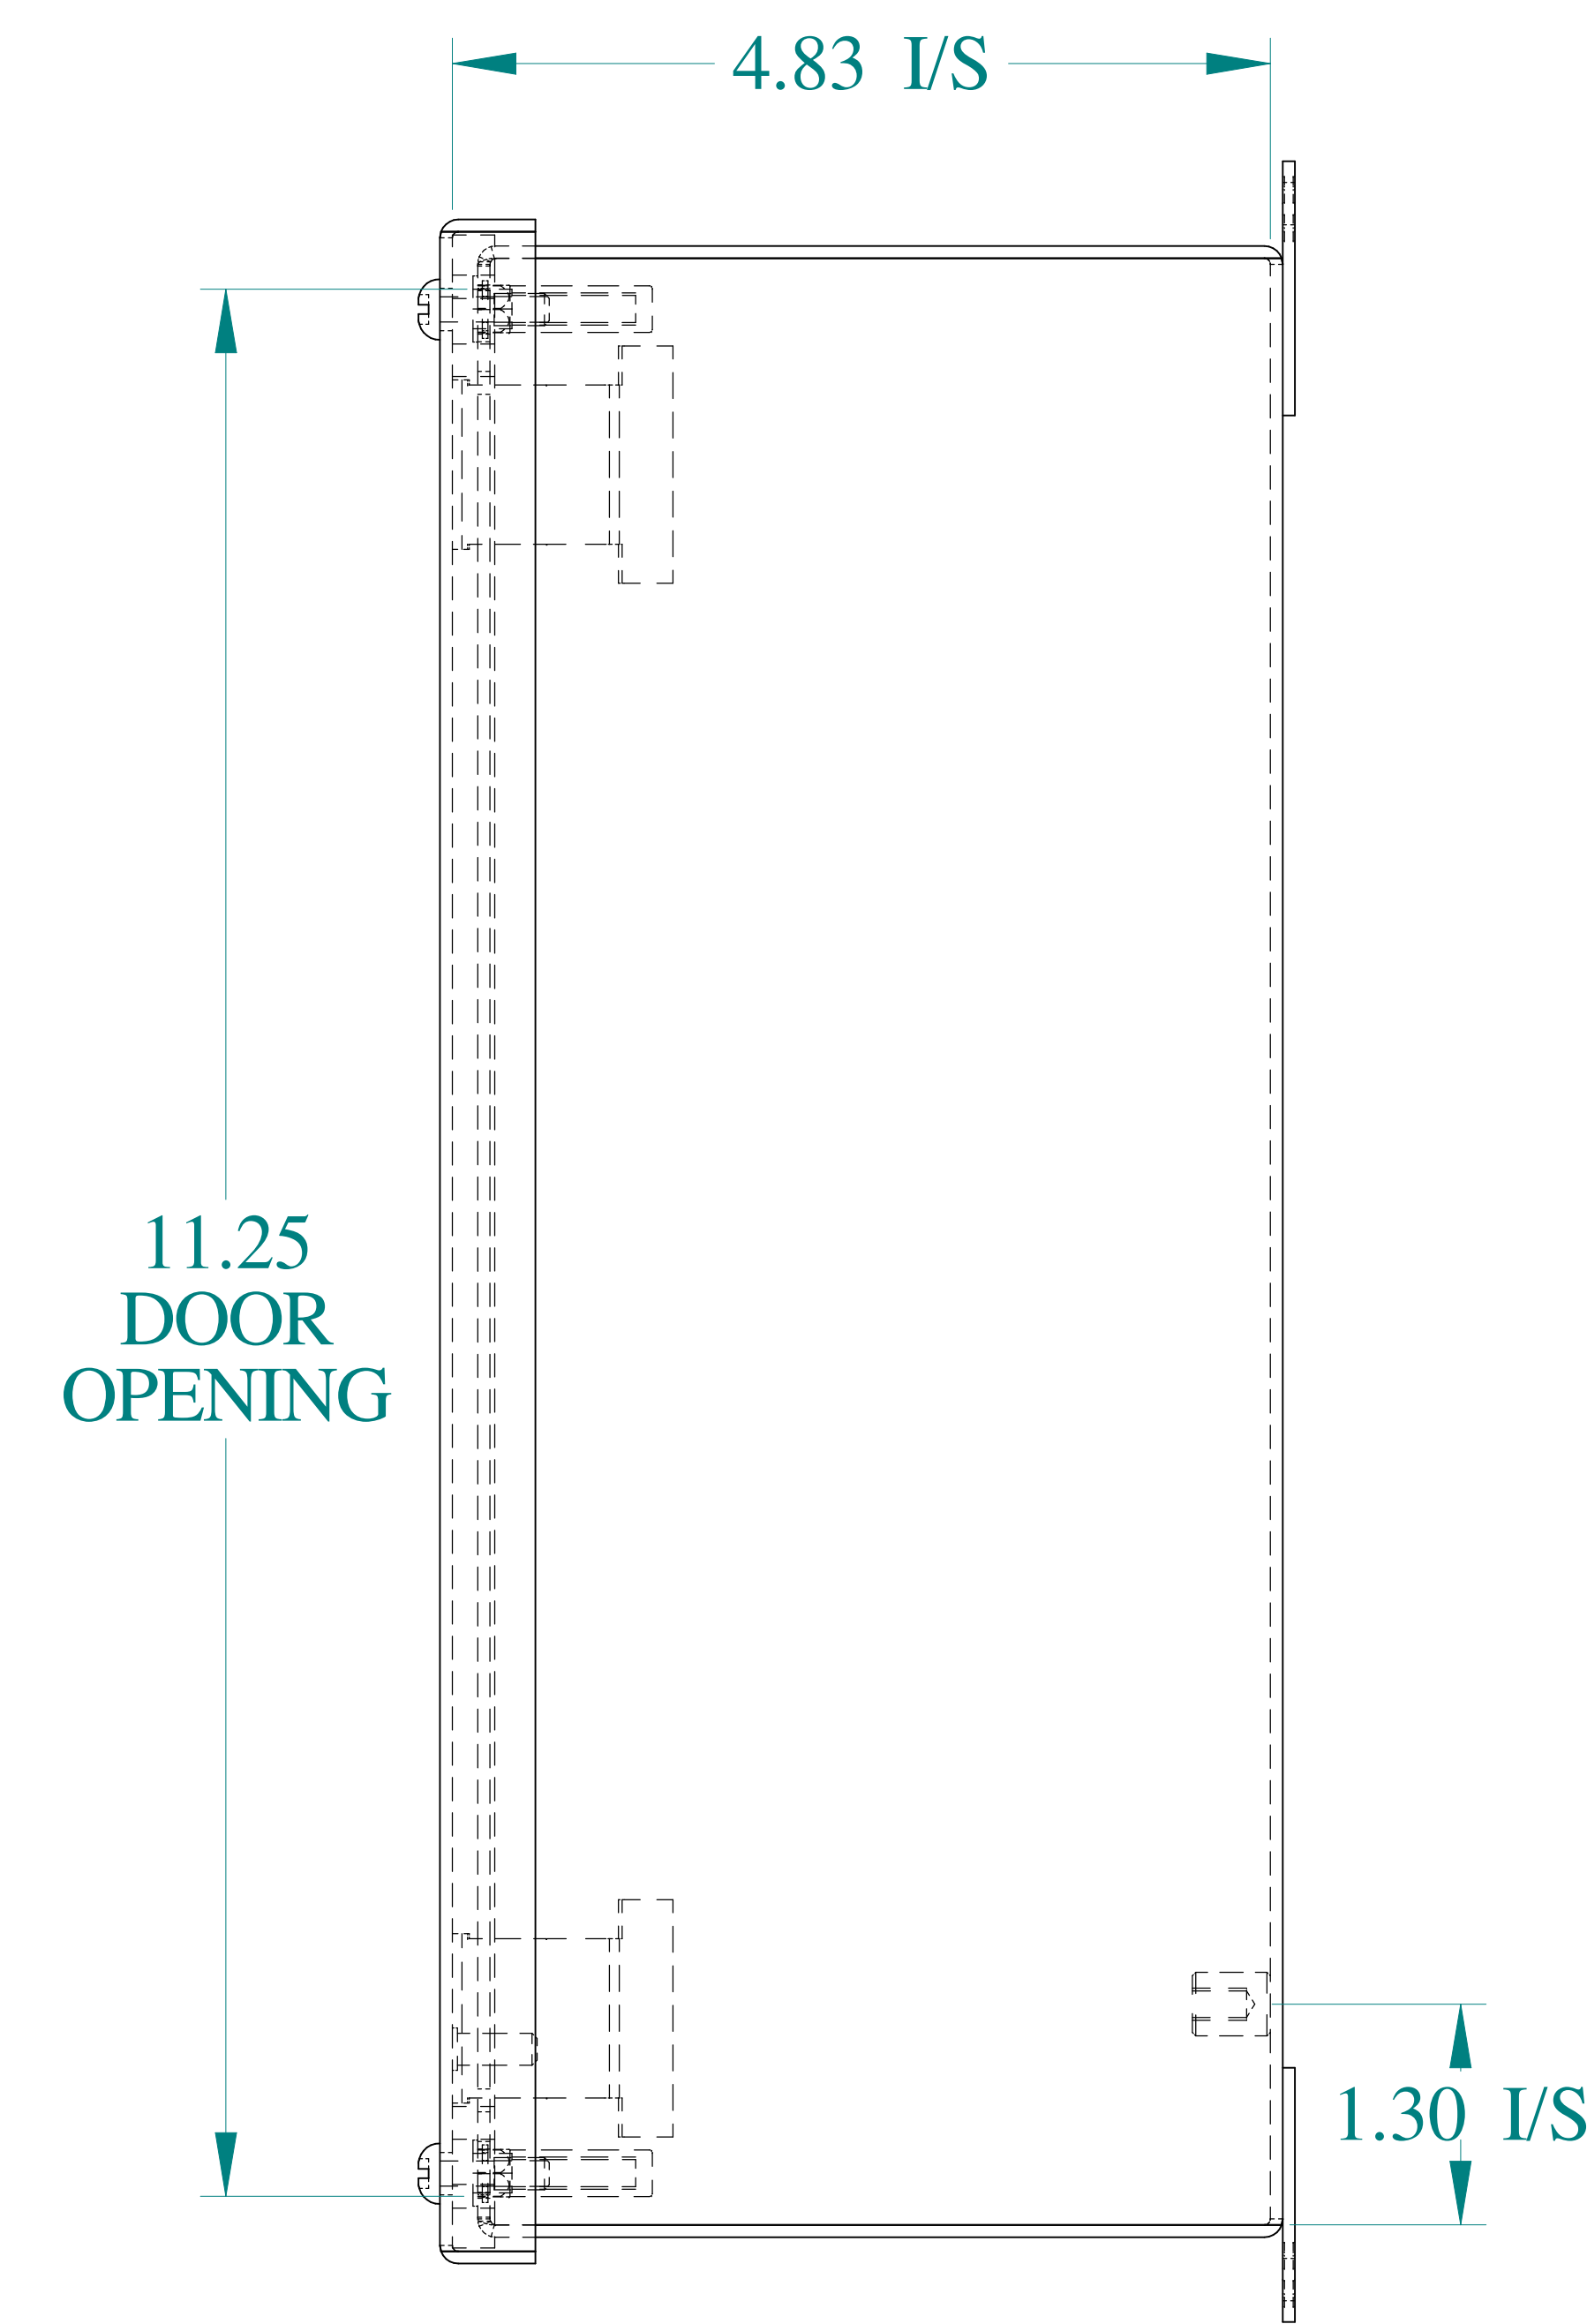

TOP VIEW

ISOMETRIC VIEWS

SIDE VIEW

FRONT VIEW

SIDE VIEW

BACK VIEW

BOTTOM VIEW

Data subject to change without notice.

Part #: 14380

Date: Oct. 29, 2018

Link: www.hammg.com/14380