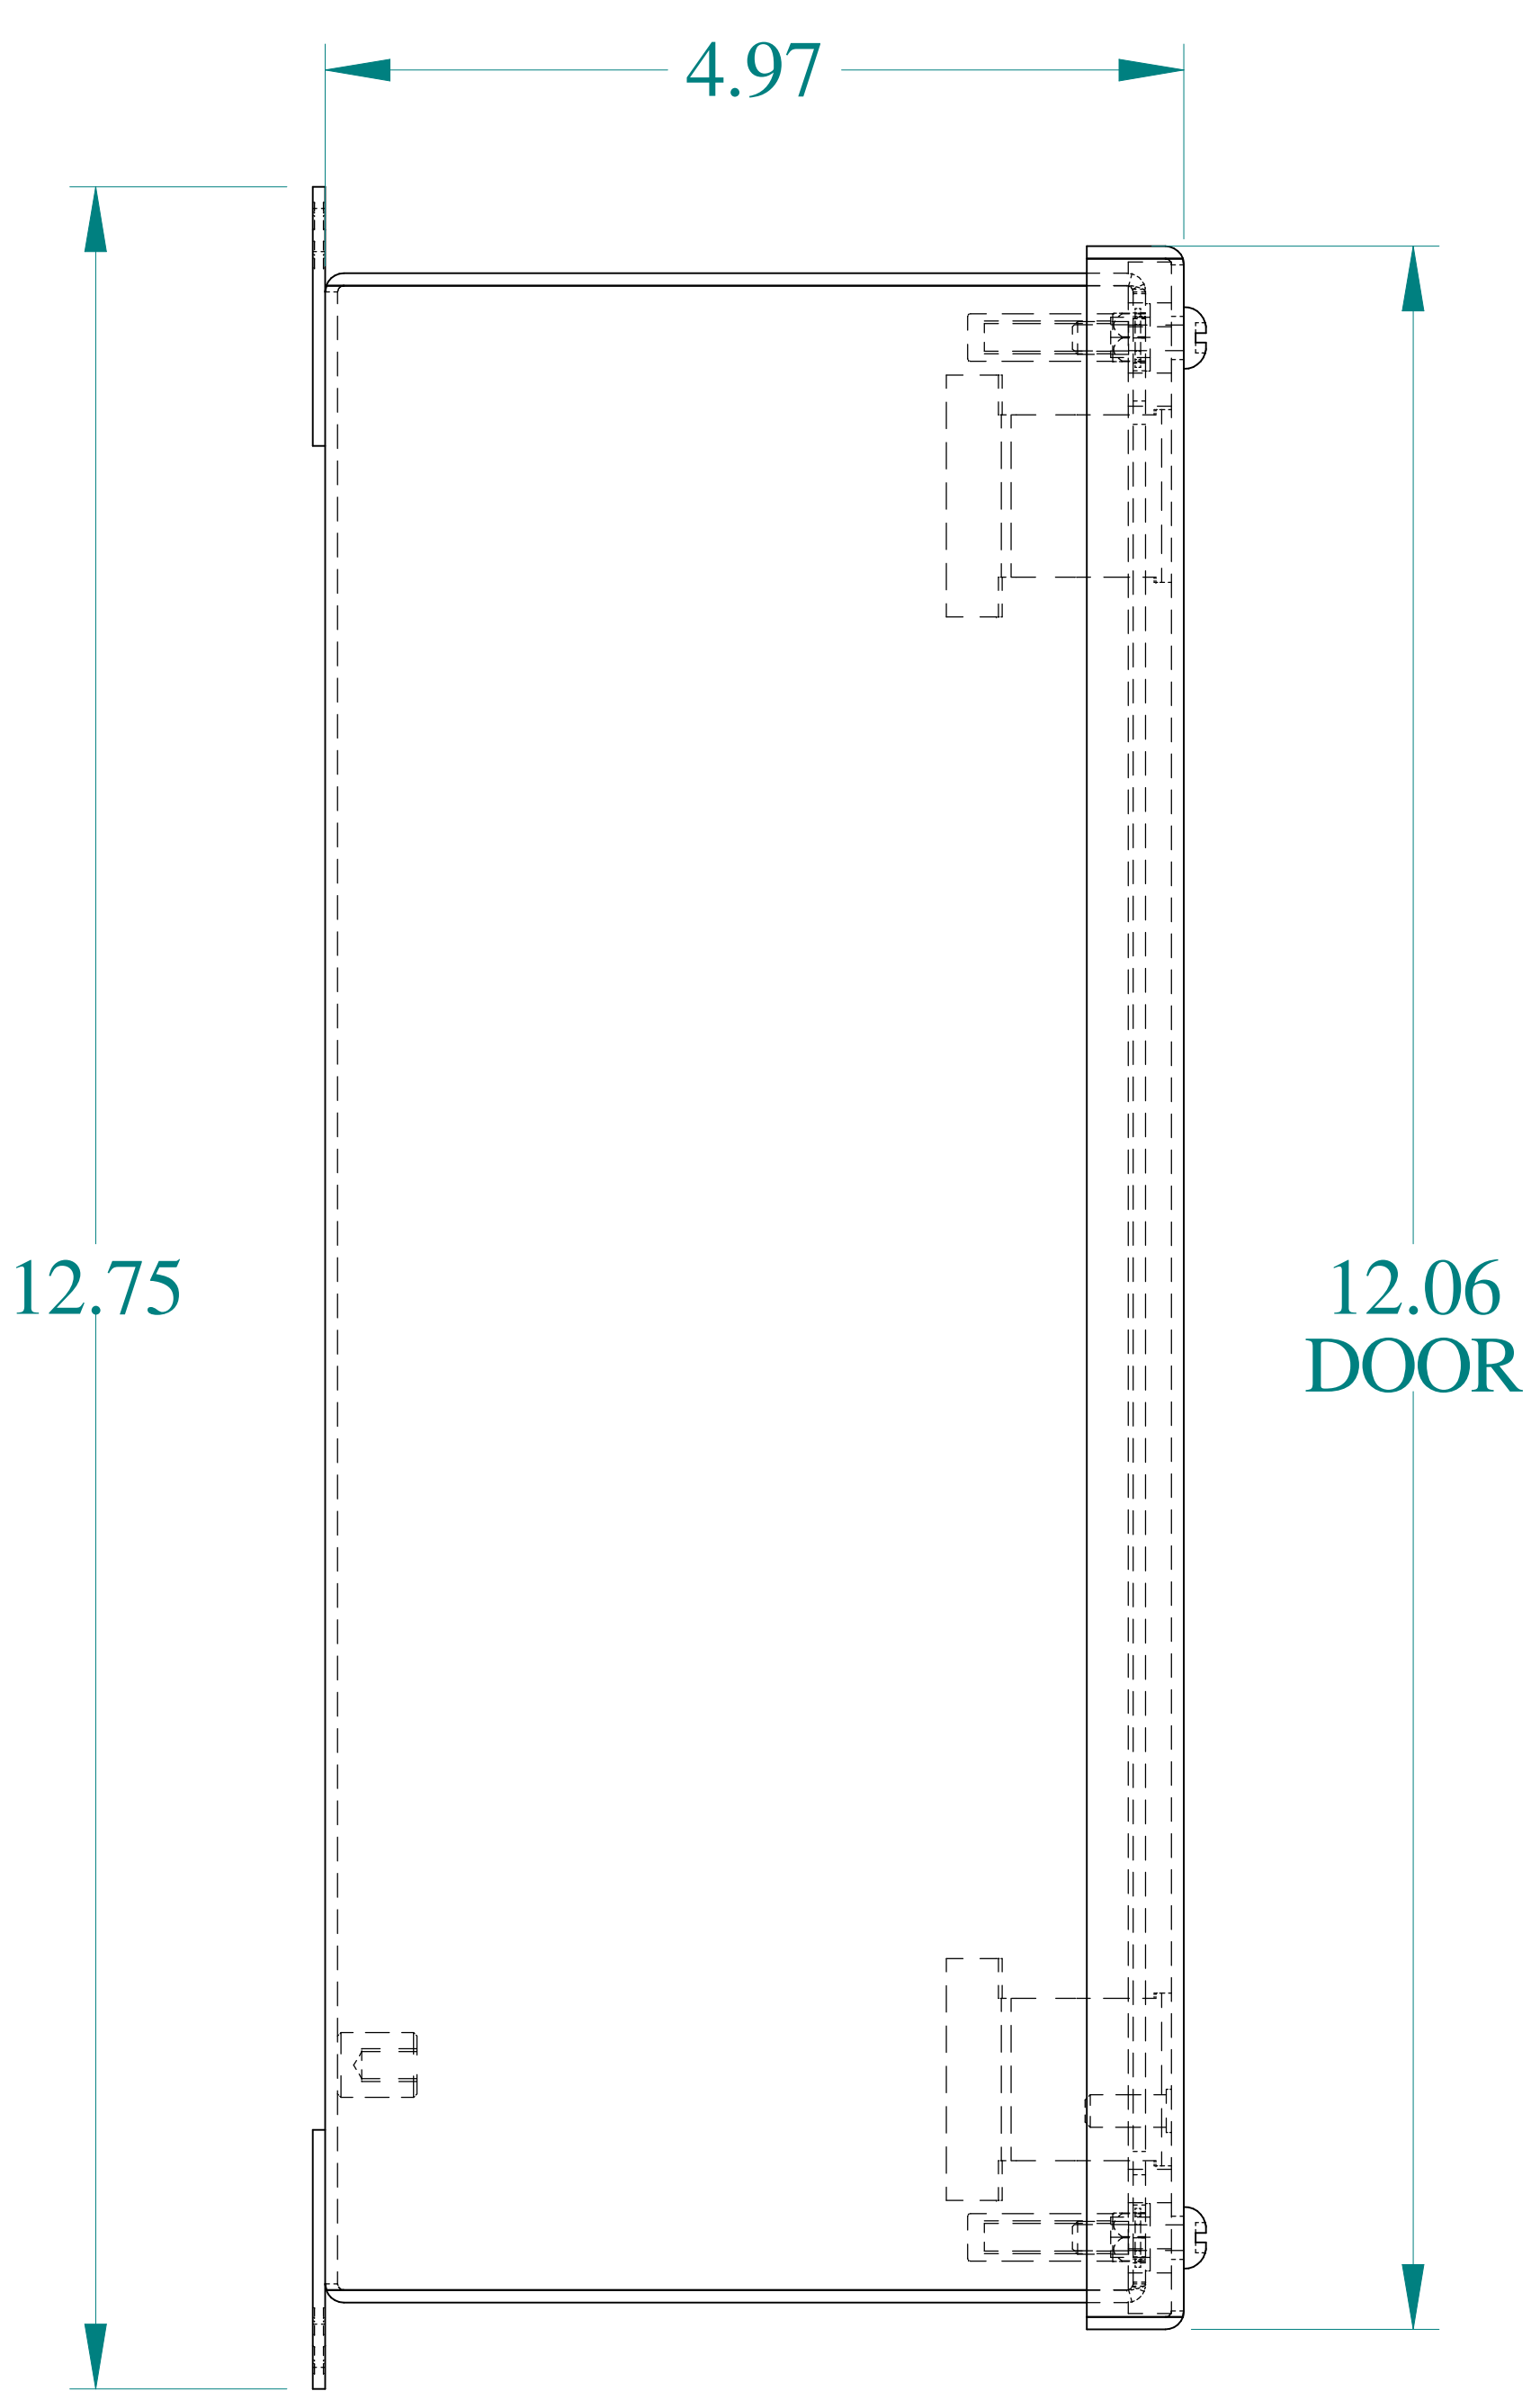

TOP VIEW

ISOMETRIC VIEWS

SIDE VIEW

FRONT VIEW

SIDE VIEW

BACK VIEW

BOTTOM VIEW

Data subject to change without notice.

Part #: 14380

Date: Oct. 29, 2018

Link: www.hammg.com/14380