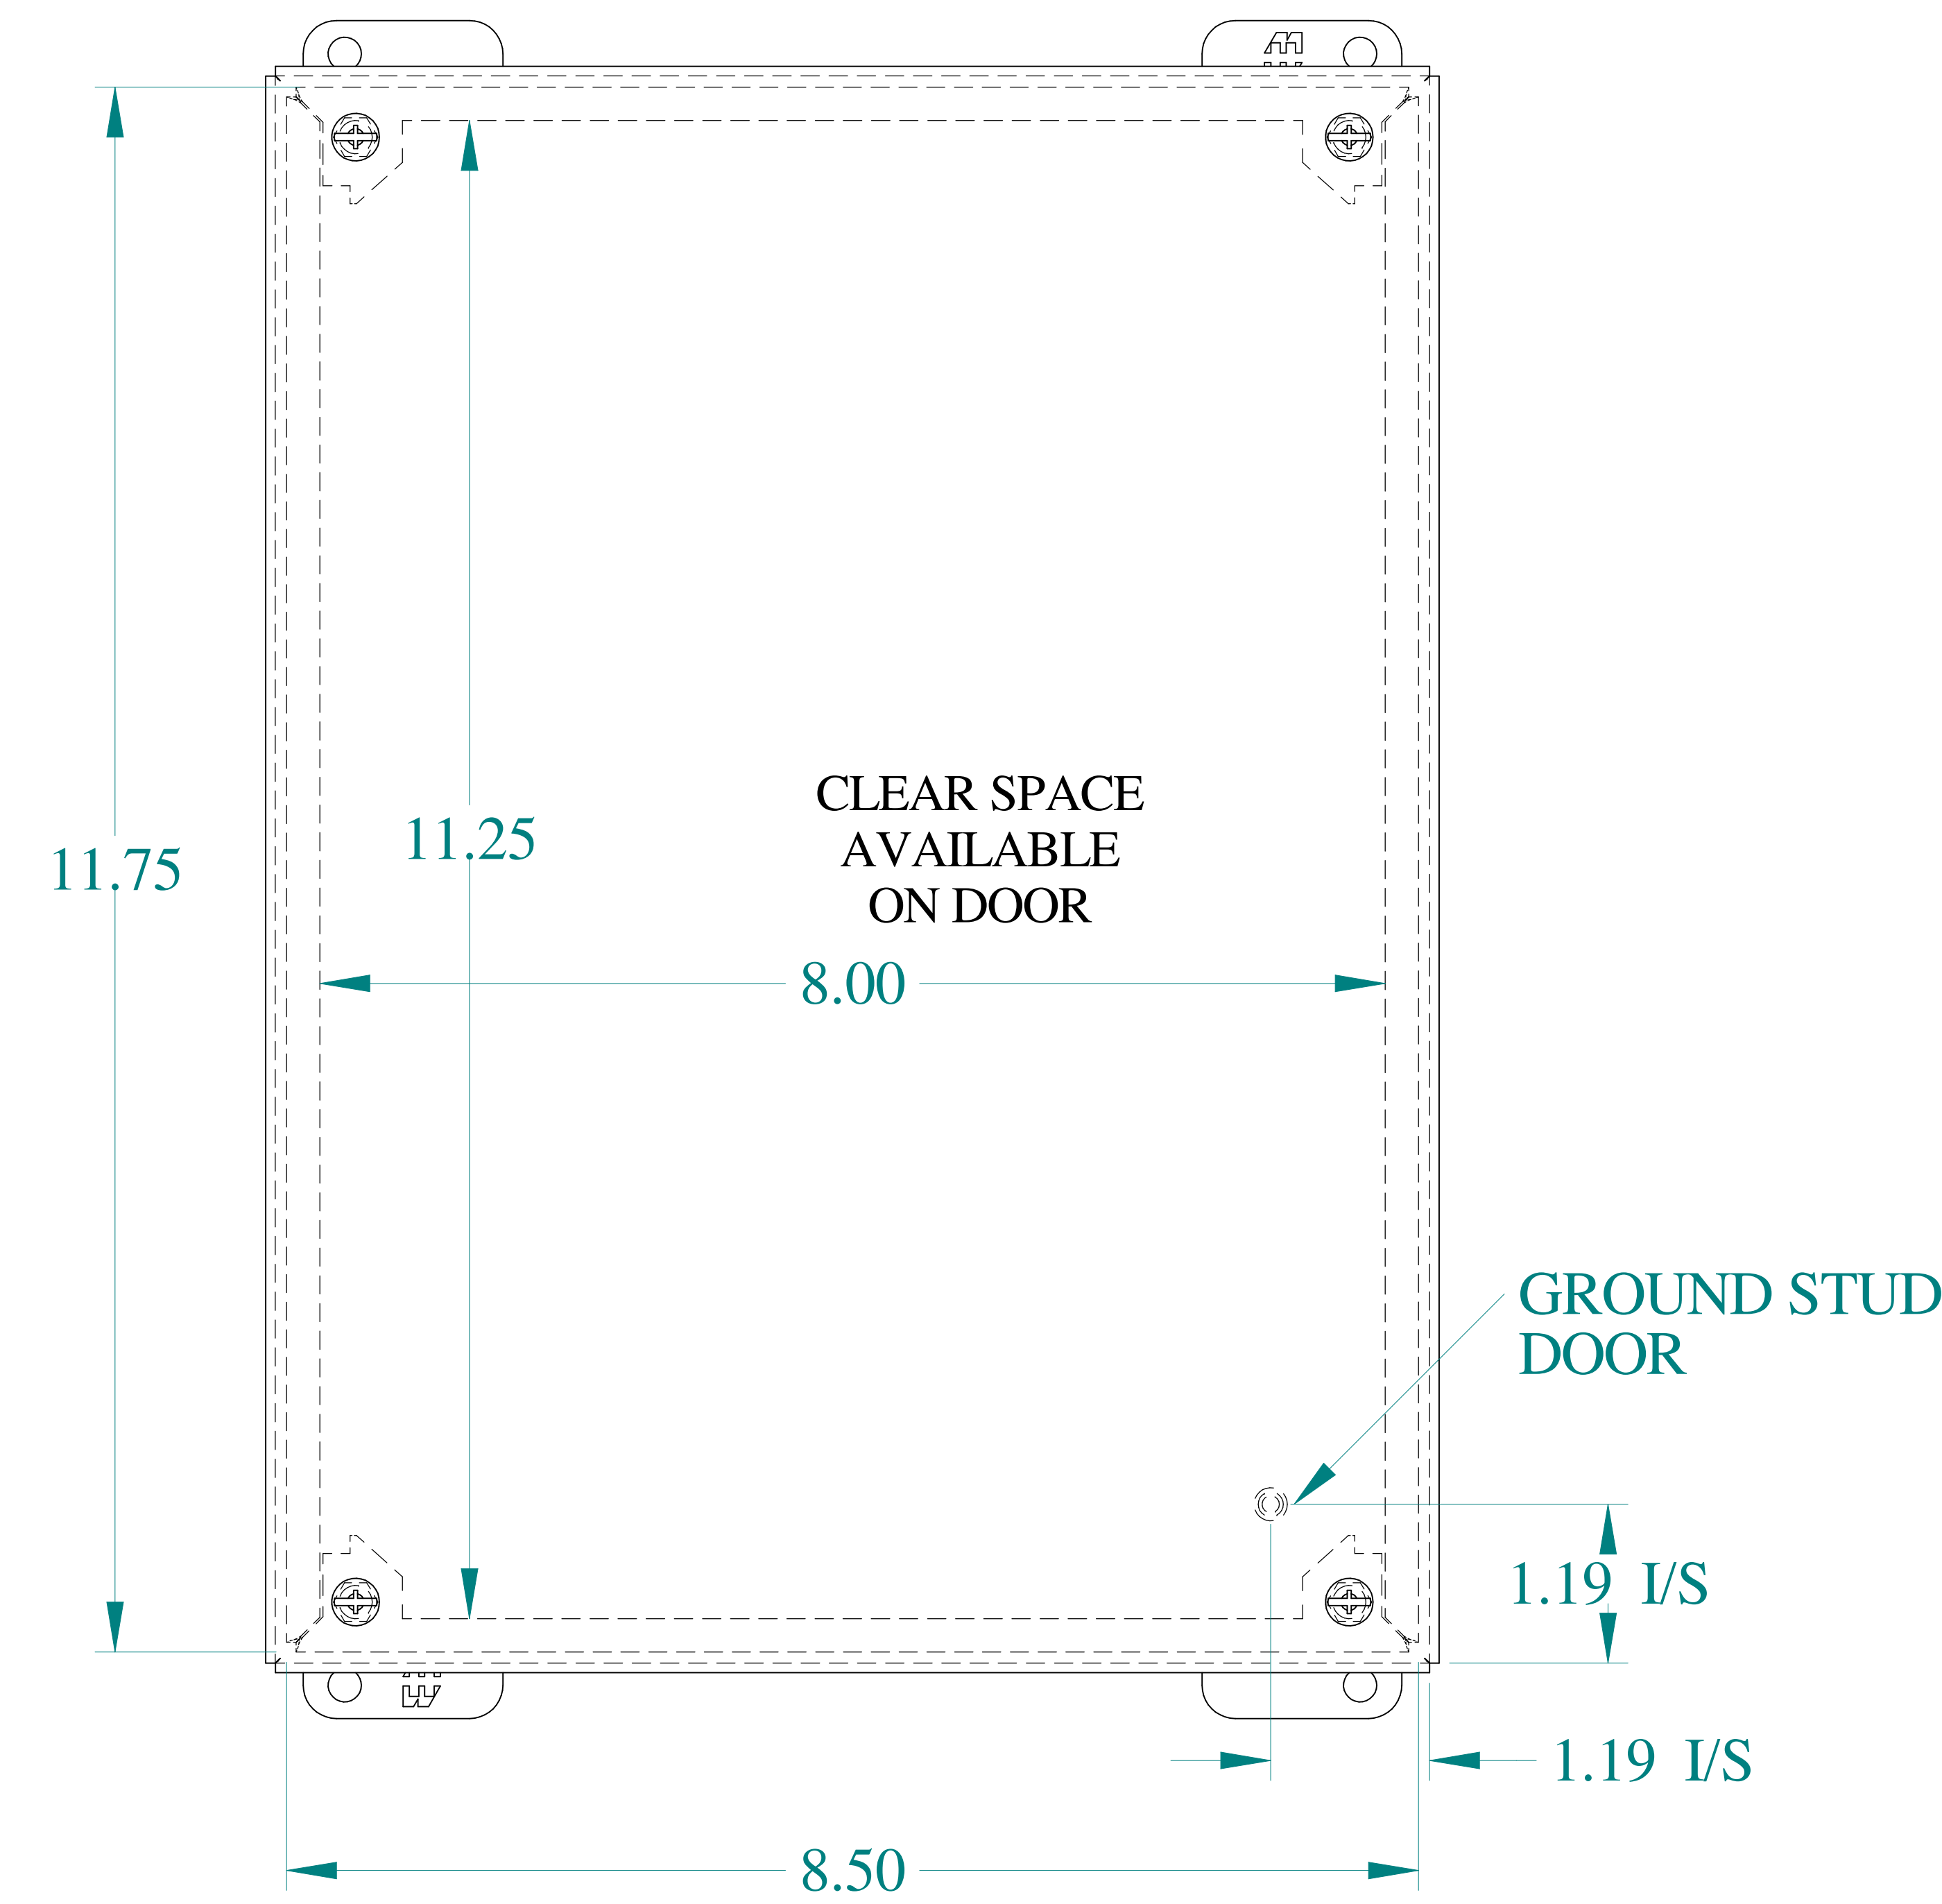

TOP VIEW

ISOMETRIC VIEWS

SIDE VIEW

FRONT VIEW

SIDE VIEW

BACK VIEW

BOTTOM VIEW

Data subject to change without notice.

Part #: 14380

Date: Oct. 29, 2018

Link: www.hammg.com/14380