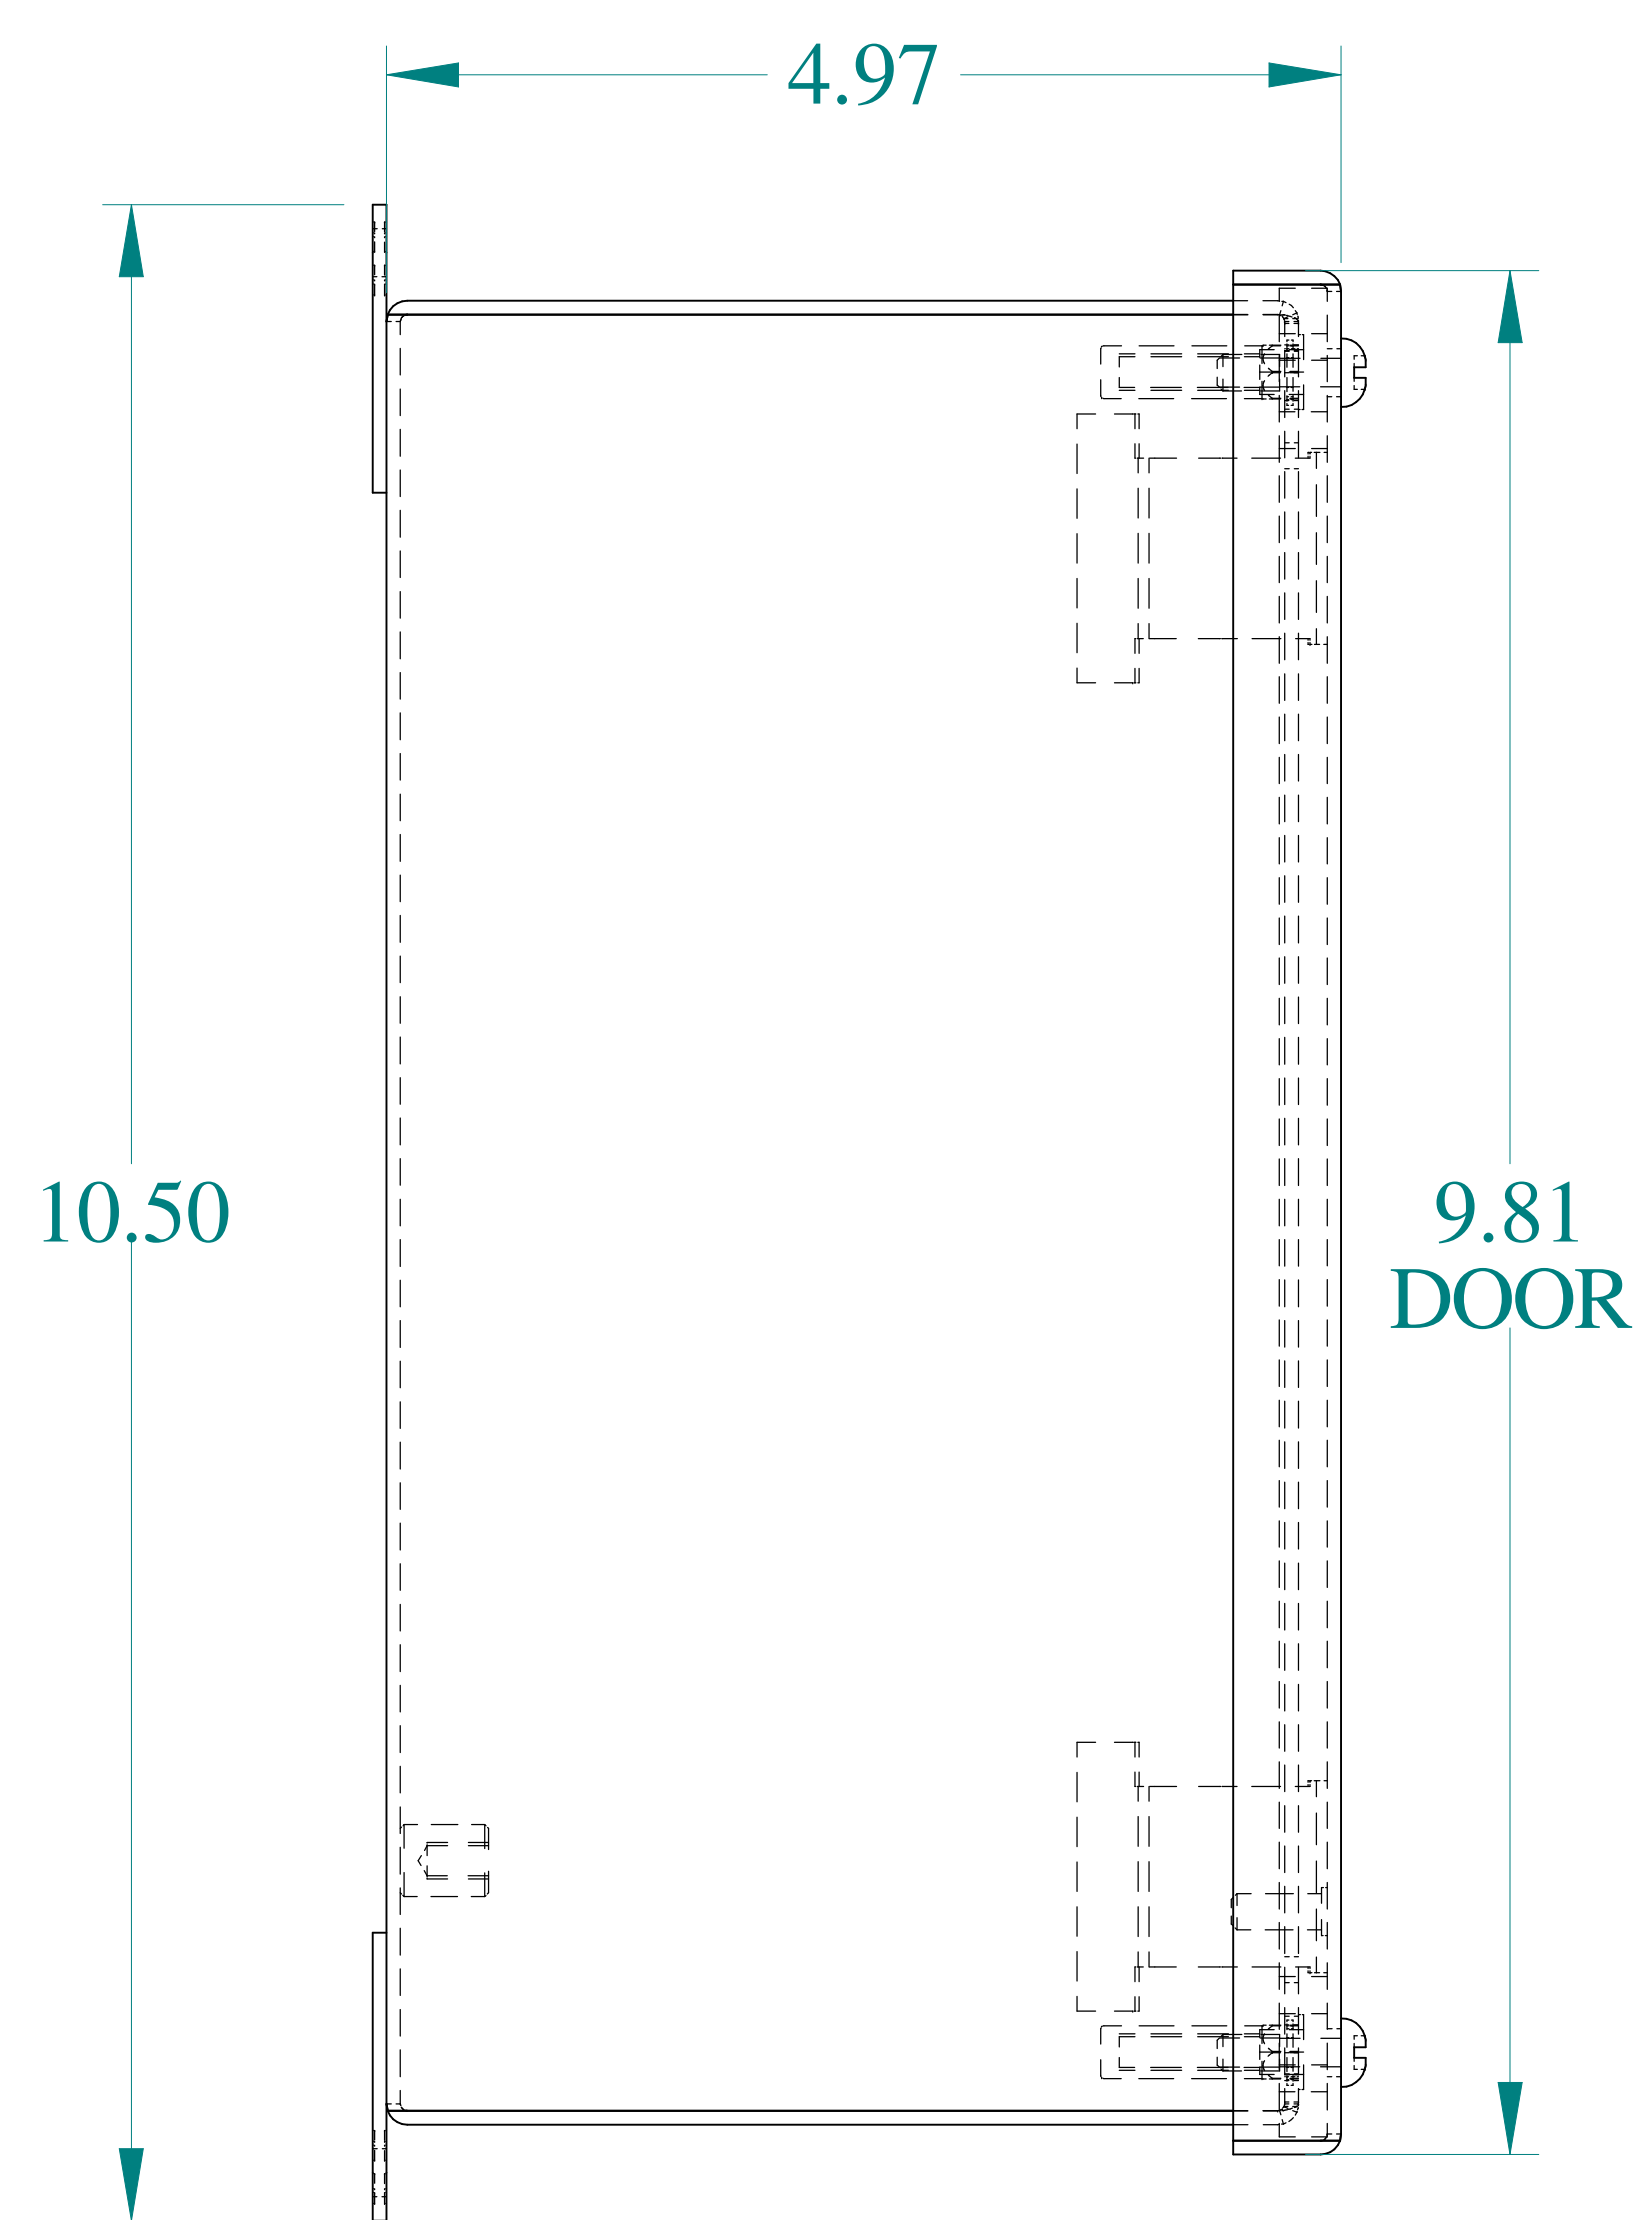

TOP VIEW

ISOMETRIC VIEWS

SIDE VIEW

FRONT VIEW

SIDE VIEW

BACK VIEW

BOTTOM VIEW

Data subject to change without notice.

Part # : 1438K

Date : Oct. 29, 2018

[Link: www.hammg.com/1438K](http://www.hammg.com/1438K)