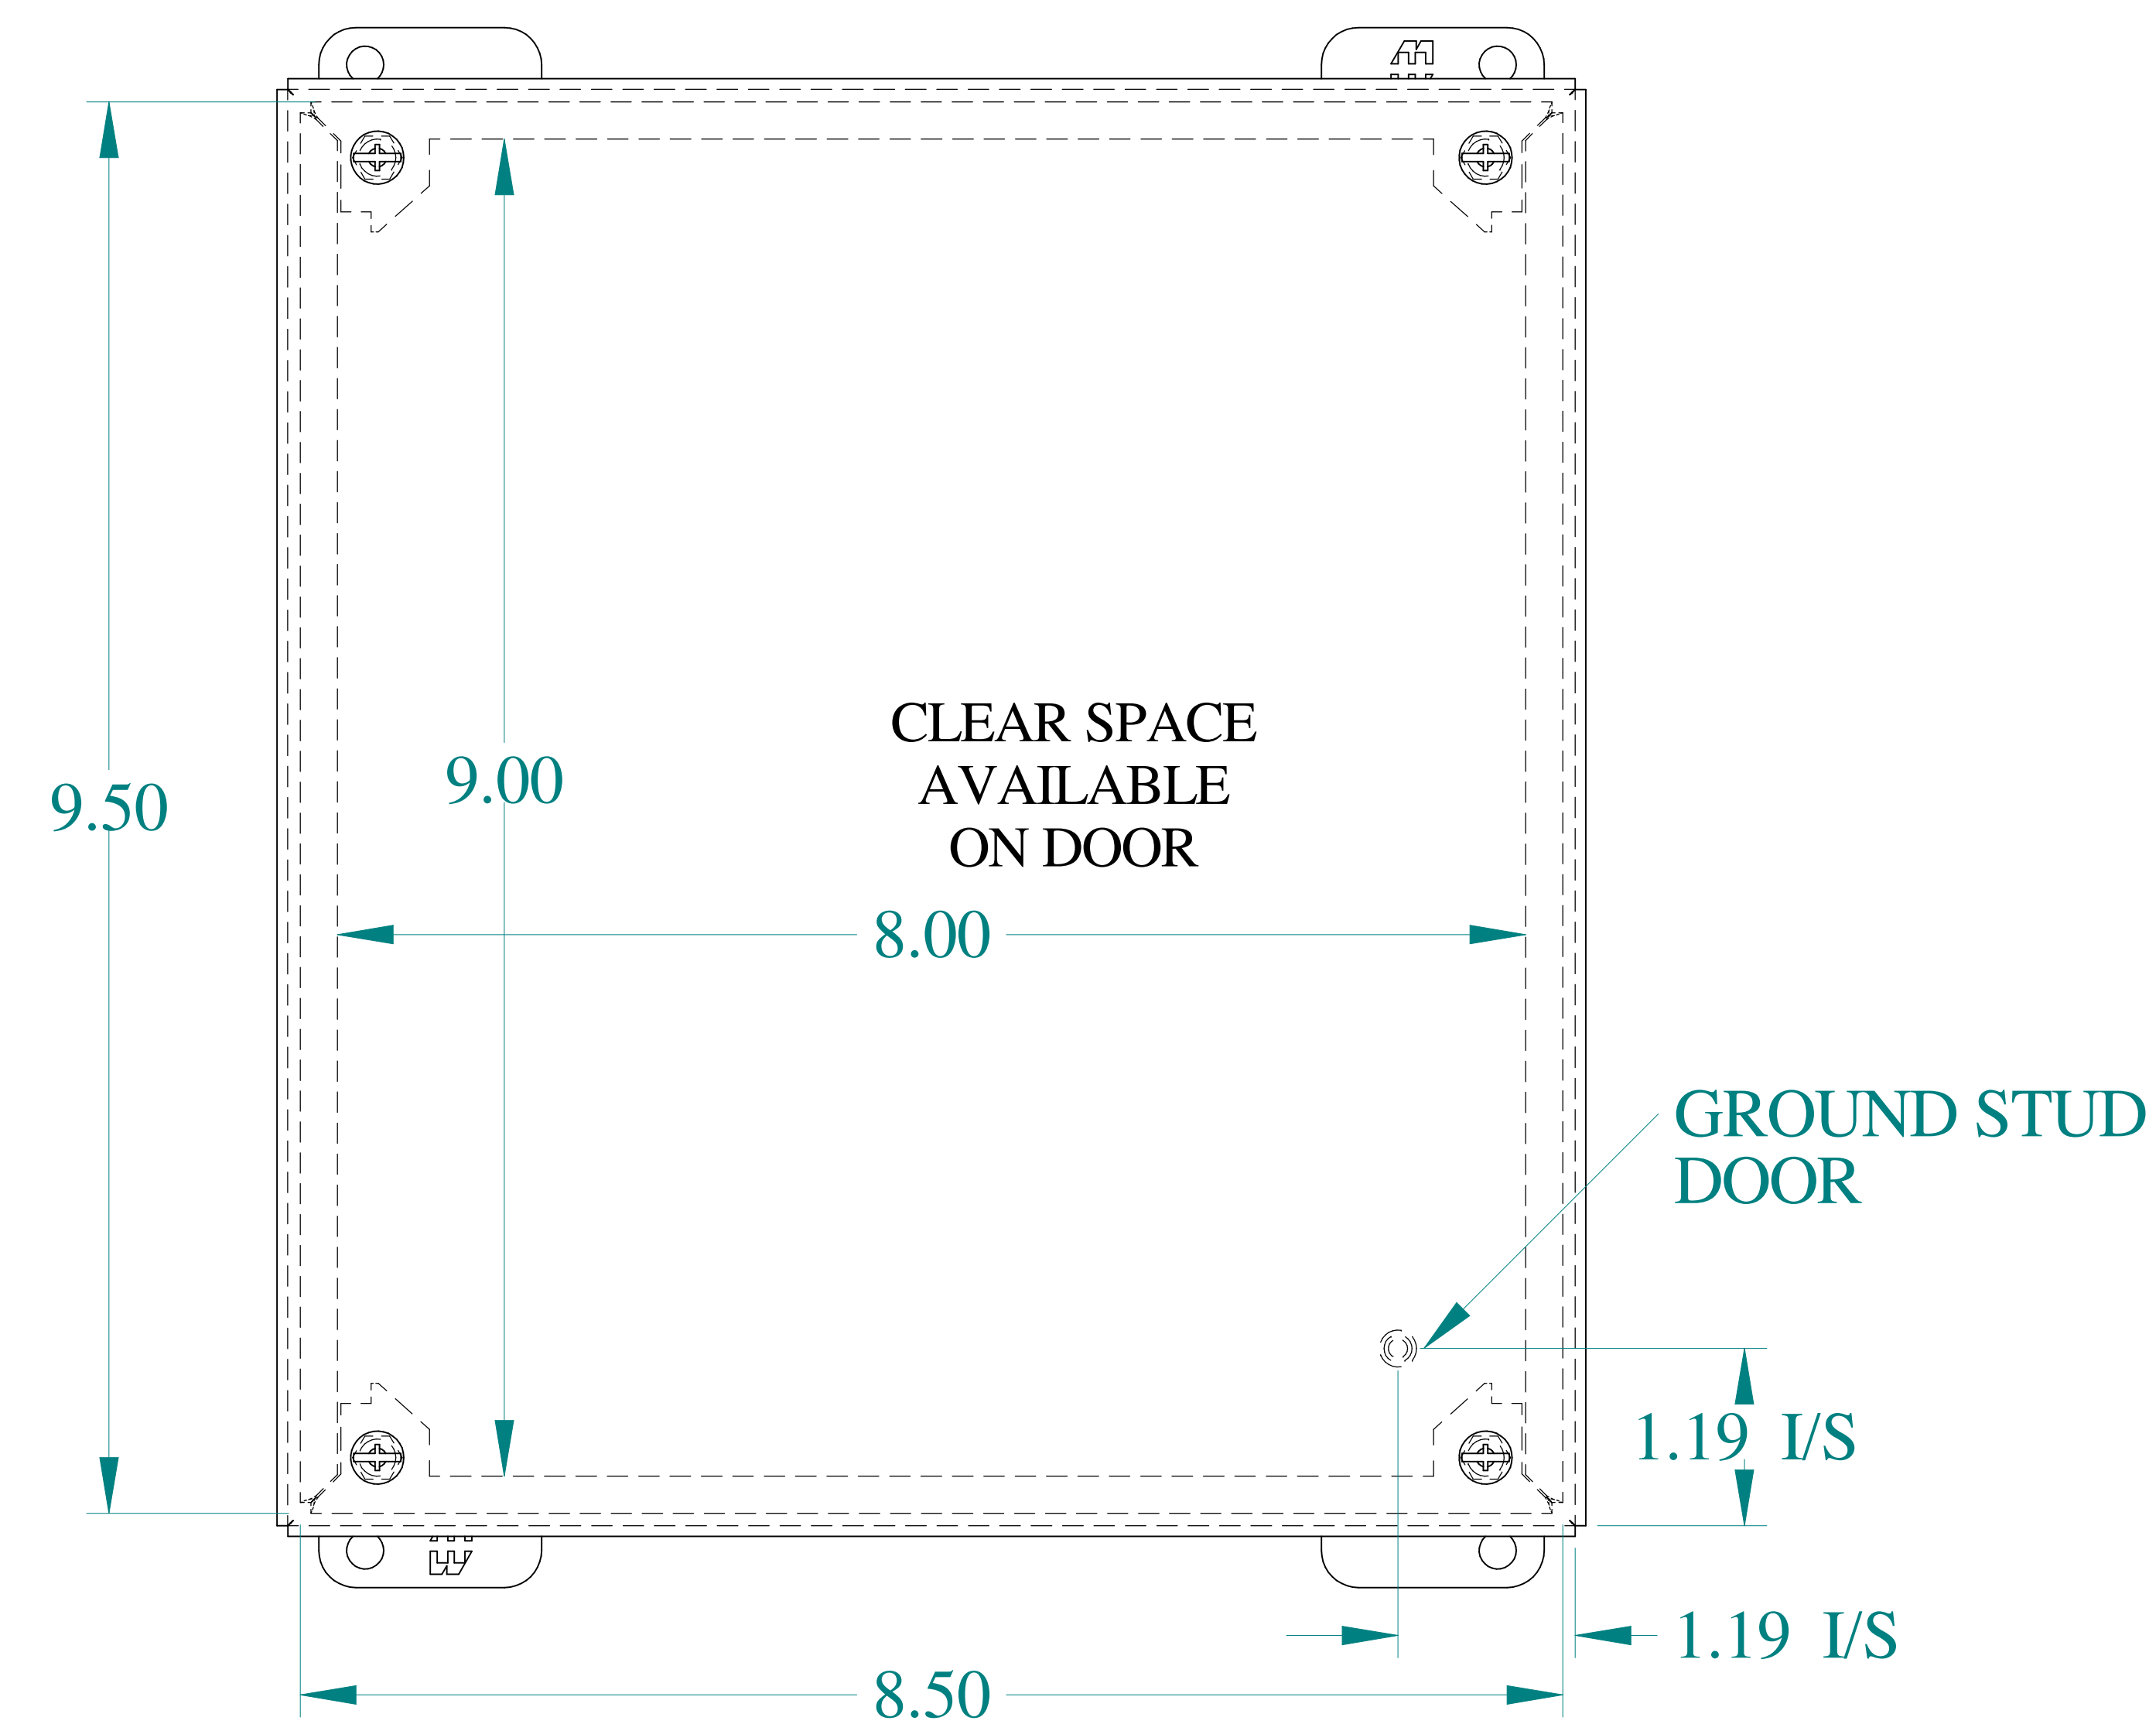

TOP VIEW

ISOMETRIC VIEWS

SIDE VIEW

FRONT VIEW

SIDE VIEW

BACK VIEW

BOTTOM VIEW

Data subject to change without notice.

Part # : 1438K

Date : Oct. 29, 2018

[Link: www.hammg.com/1438K](http://www.hammg.com/1438K)