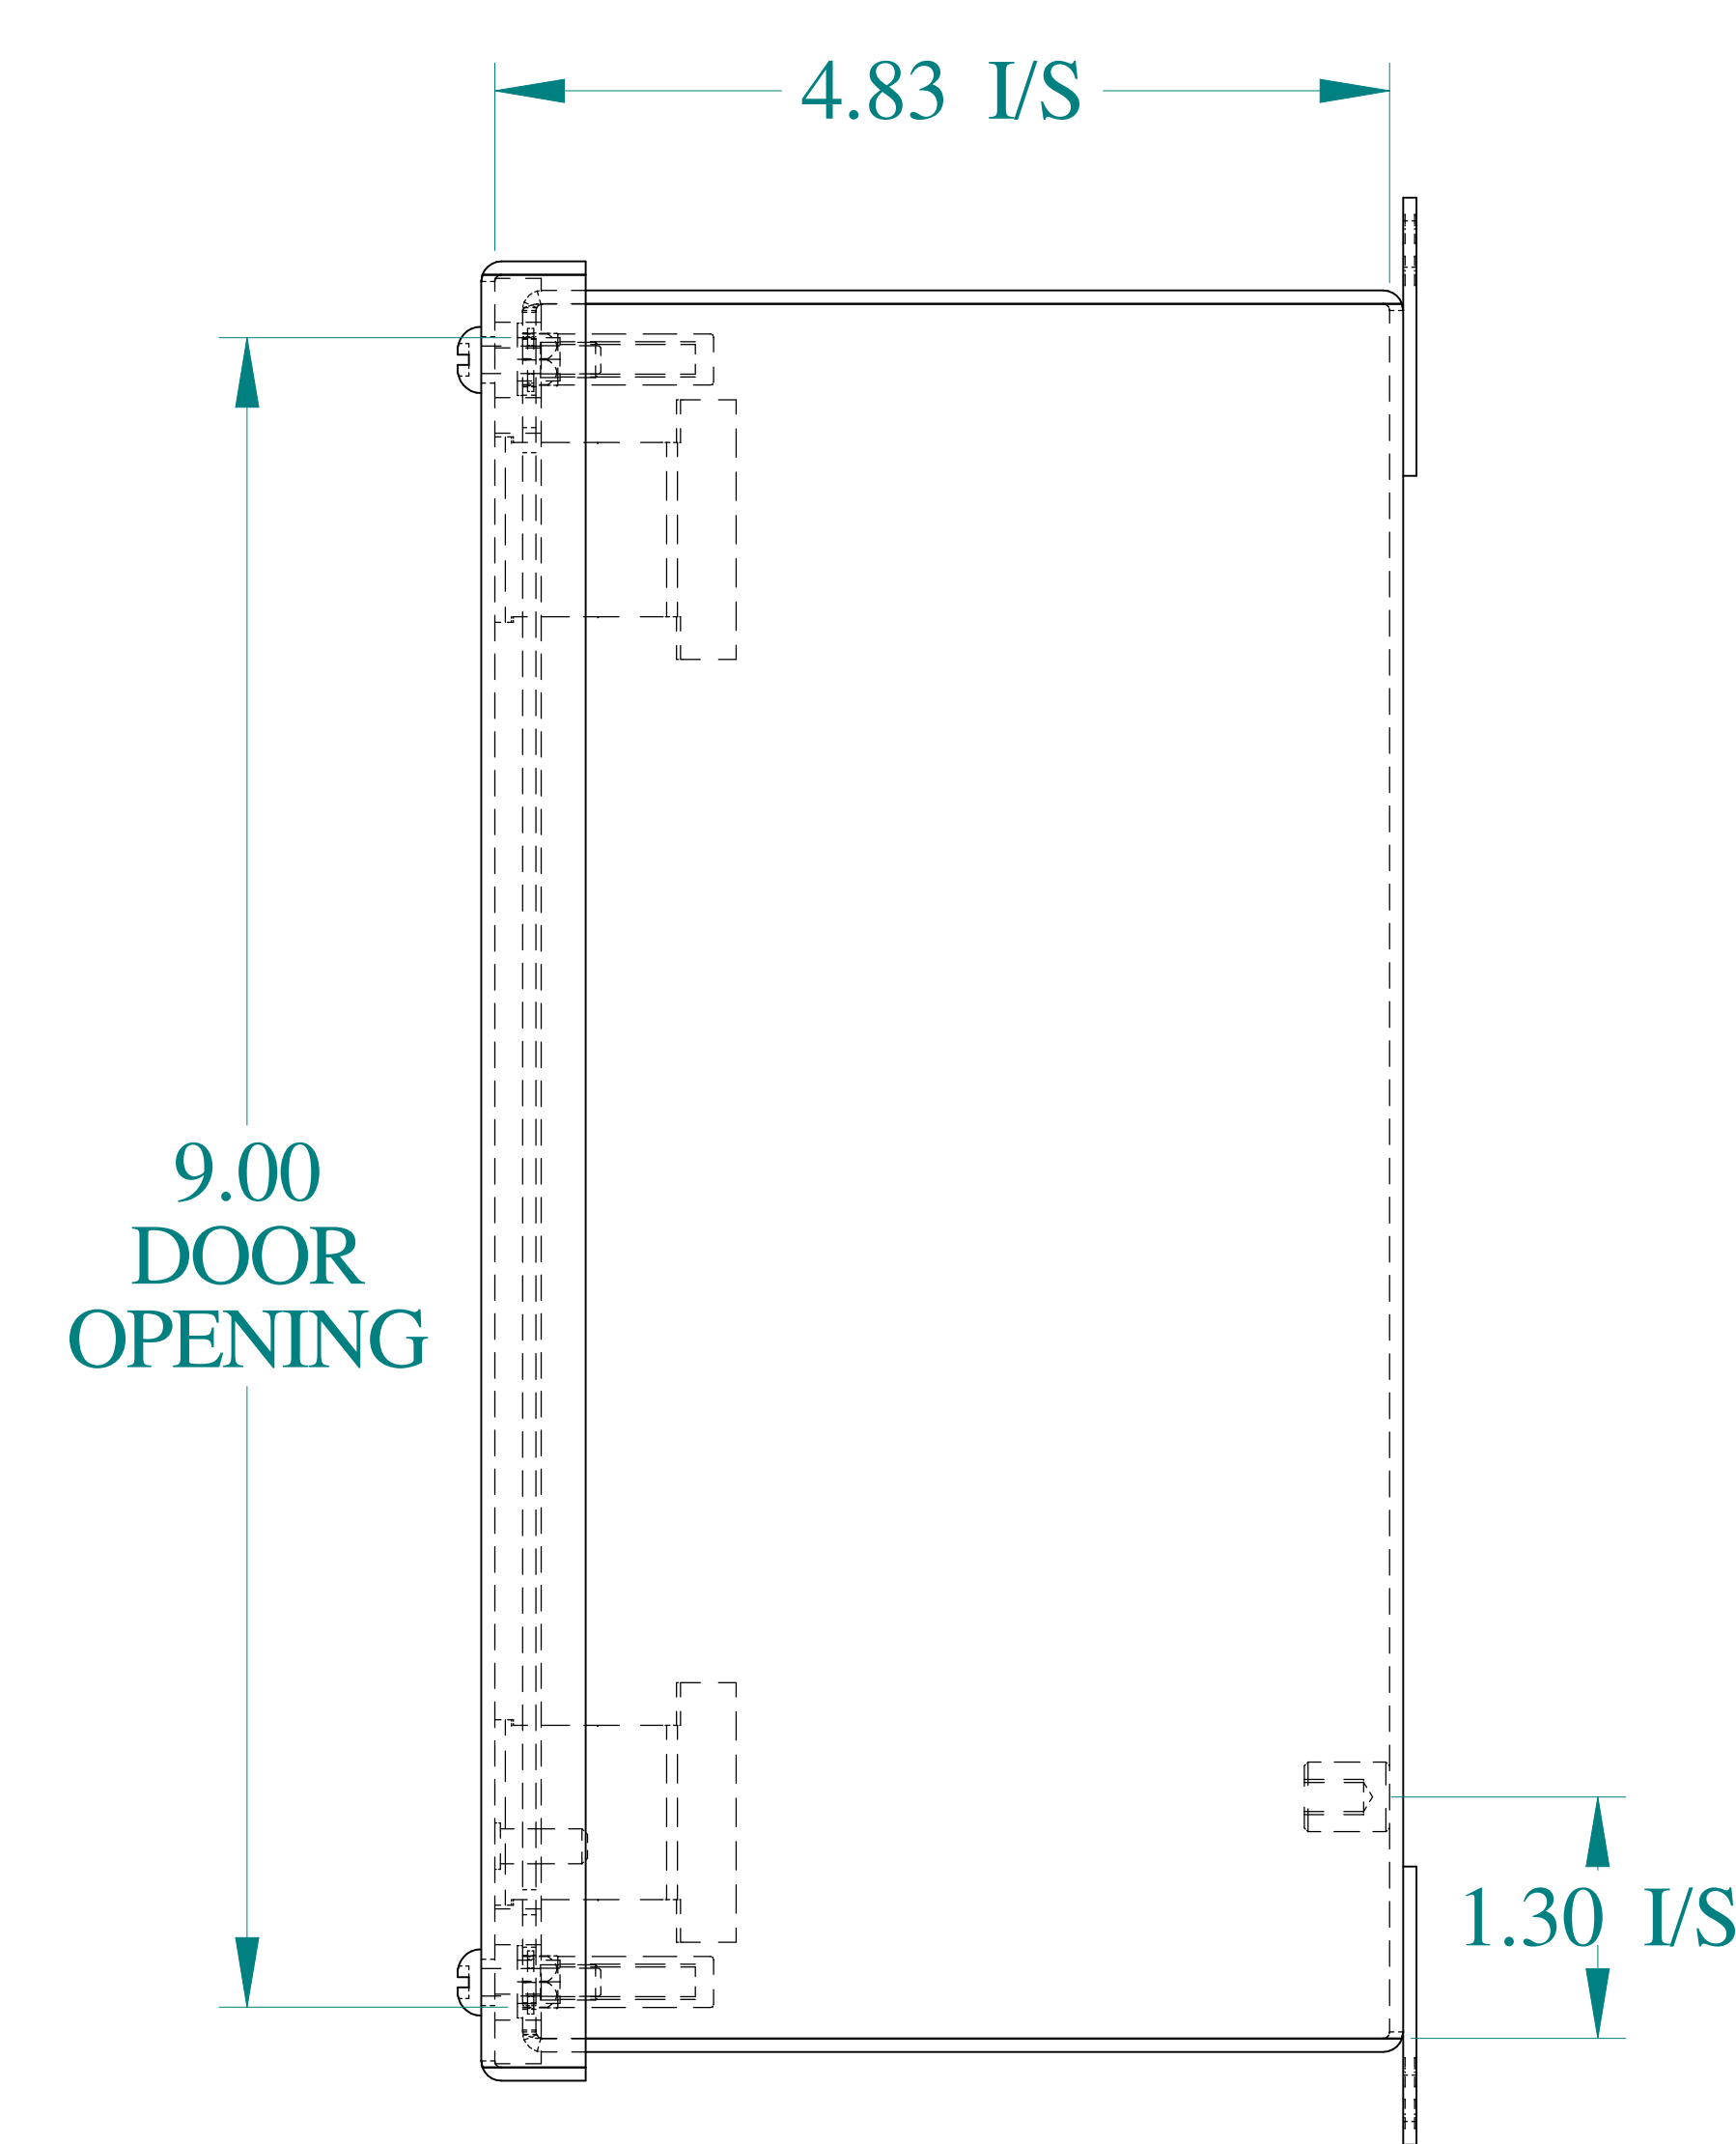

TOP VIEW

ISOMETRIC VIEWS

SIDE VIEW

FRONT VIEW

SIDE VIEW

BACK VIEW

BOTTOM VIEW

Data subject to change without notice.

Part # : 1438K

Date : Oct. 29, 2018

[Link: www.hammg.com/1438K](http://www.hammg.com/1438K)