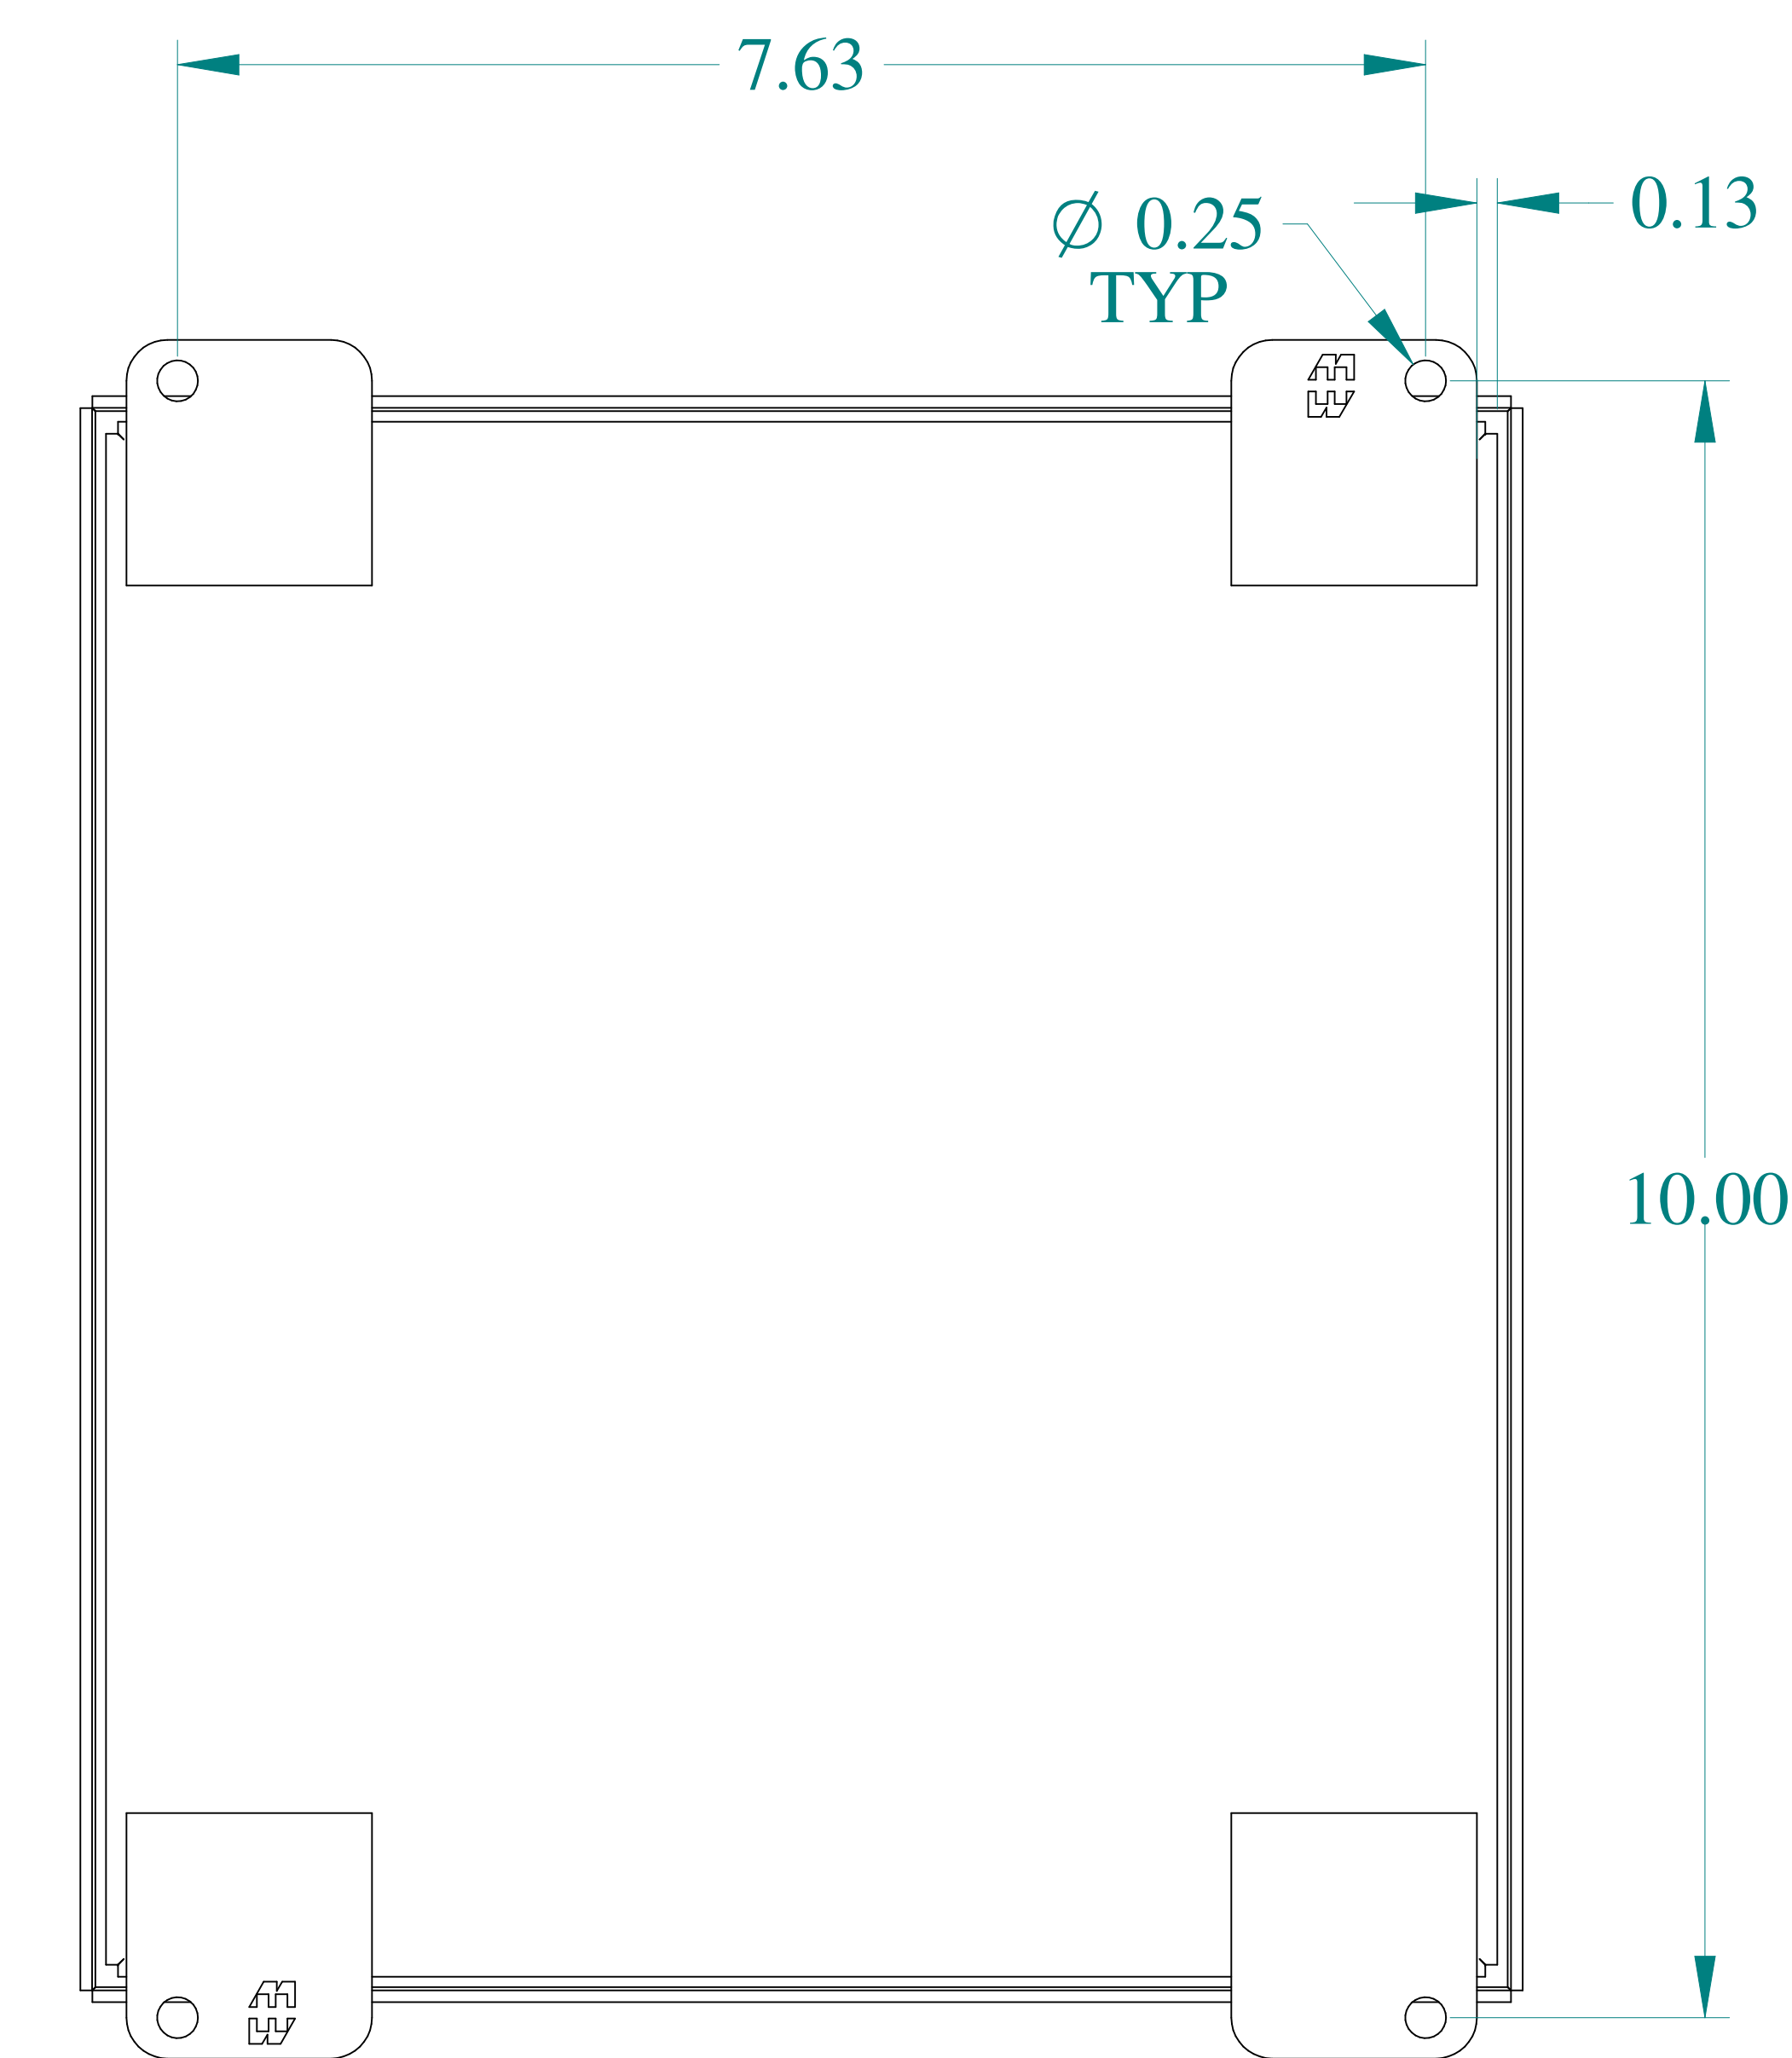

TOP VIEW

ISOMETRIC VIEWS

SIDE VIEW

FRONT VIEW

SIDE VIEW

BACK VIEW

BOTTOM VIEW

Data subject to change without notice.

Part # : 1438K

Date : Oct. 29, 2018

[Link: www.hammg.com/1438K](http://www.hammg.com/1438K)