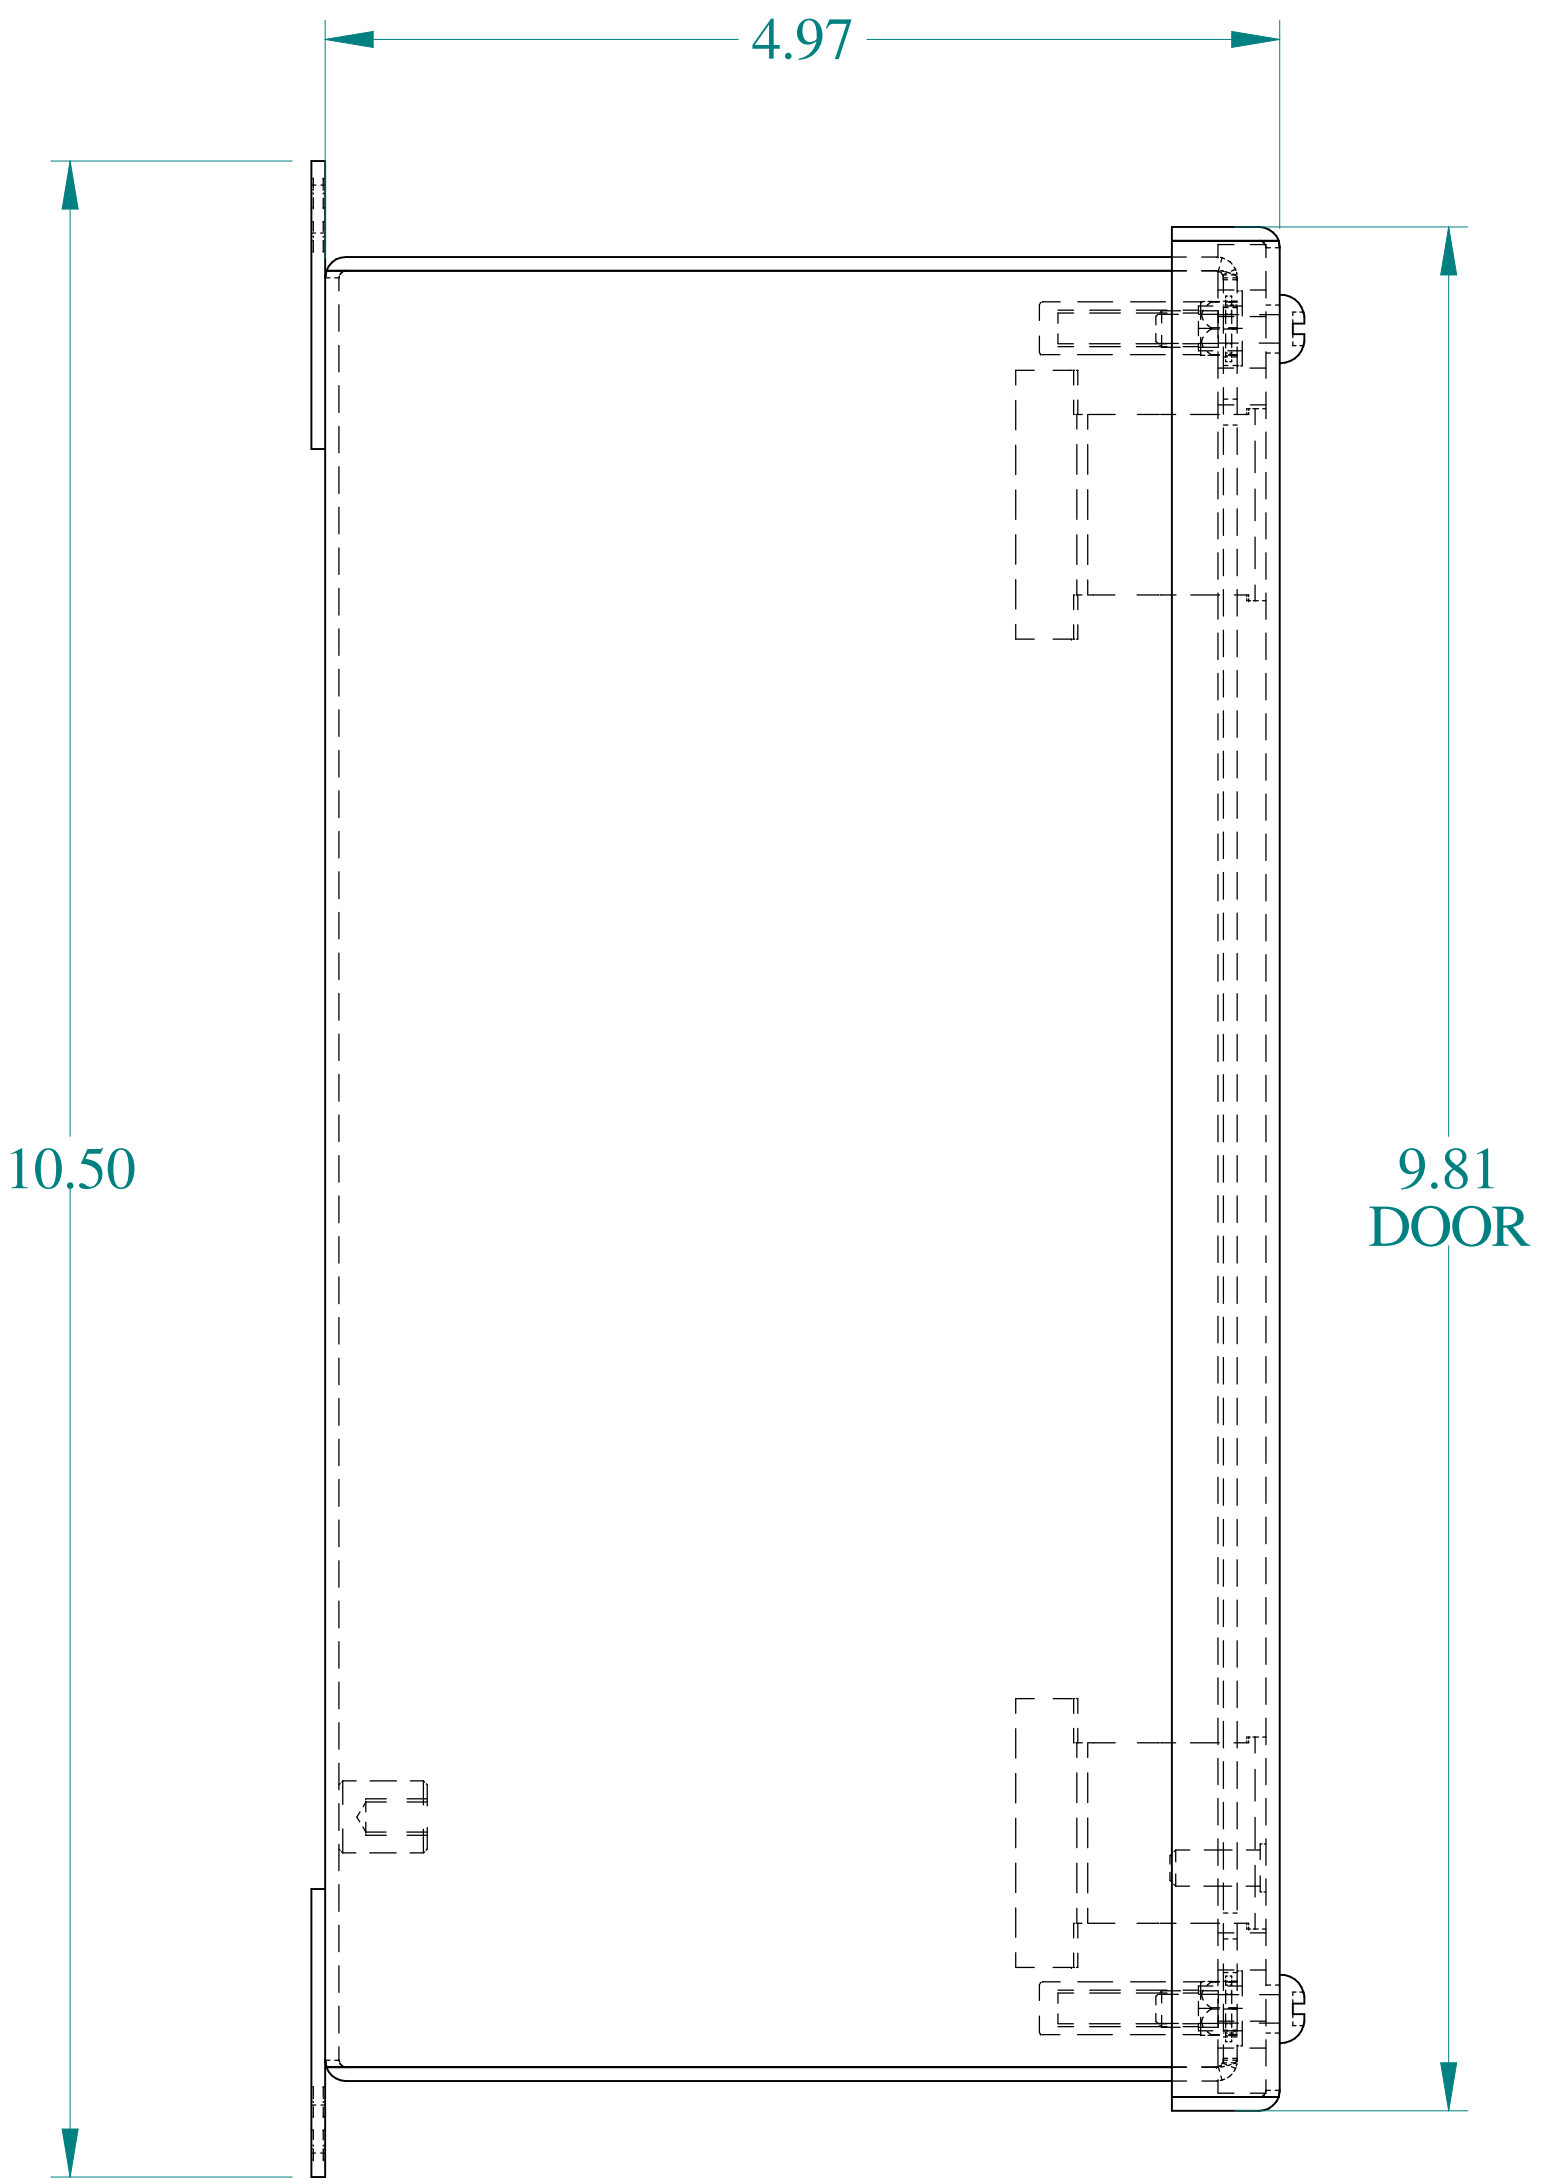

TOP VIEW

SIDE VIEW

FRONT VIEW

SIDE VIEW

BACK VIEW

BOTTOM VIEW

ISOMETRIC VIEWS

Data subject to change without notice.

Part #: 1438H

Date : Oct. 29, 2018

Link: www.hamfmfg.com/1438H