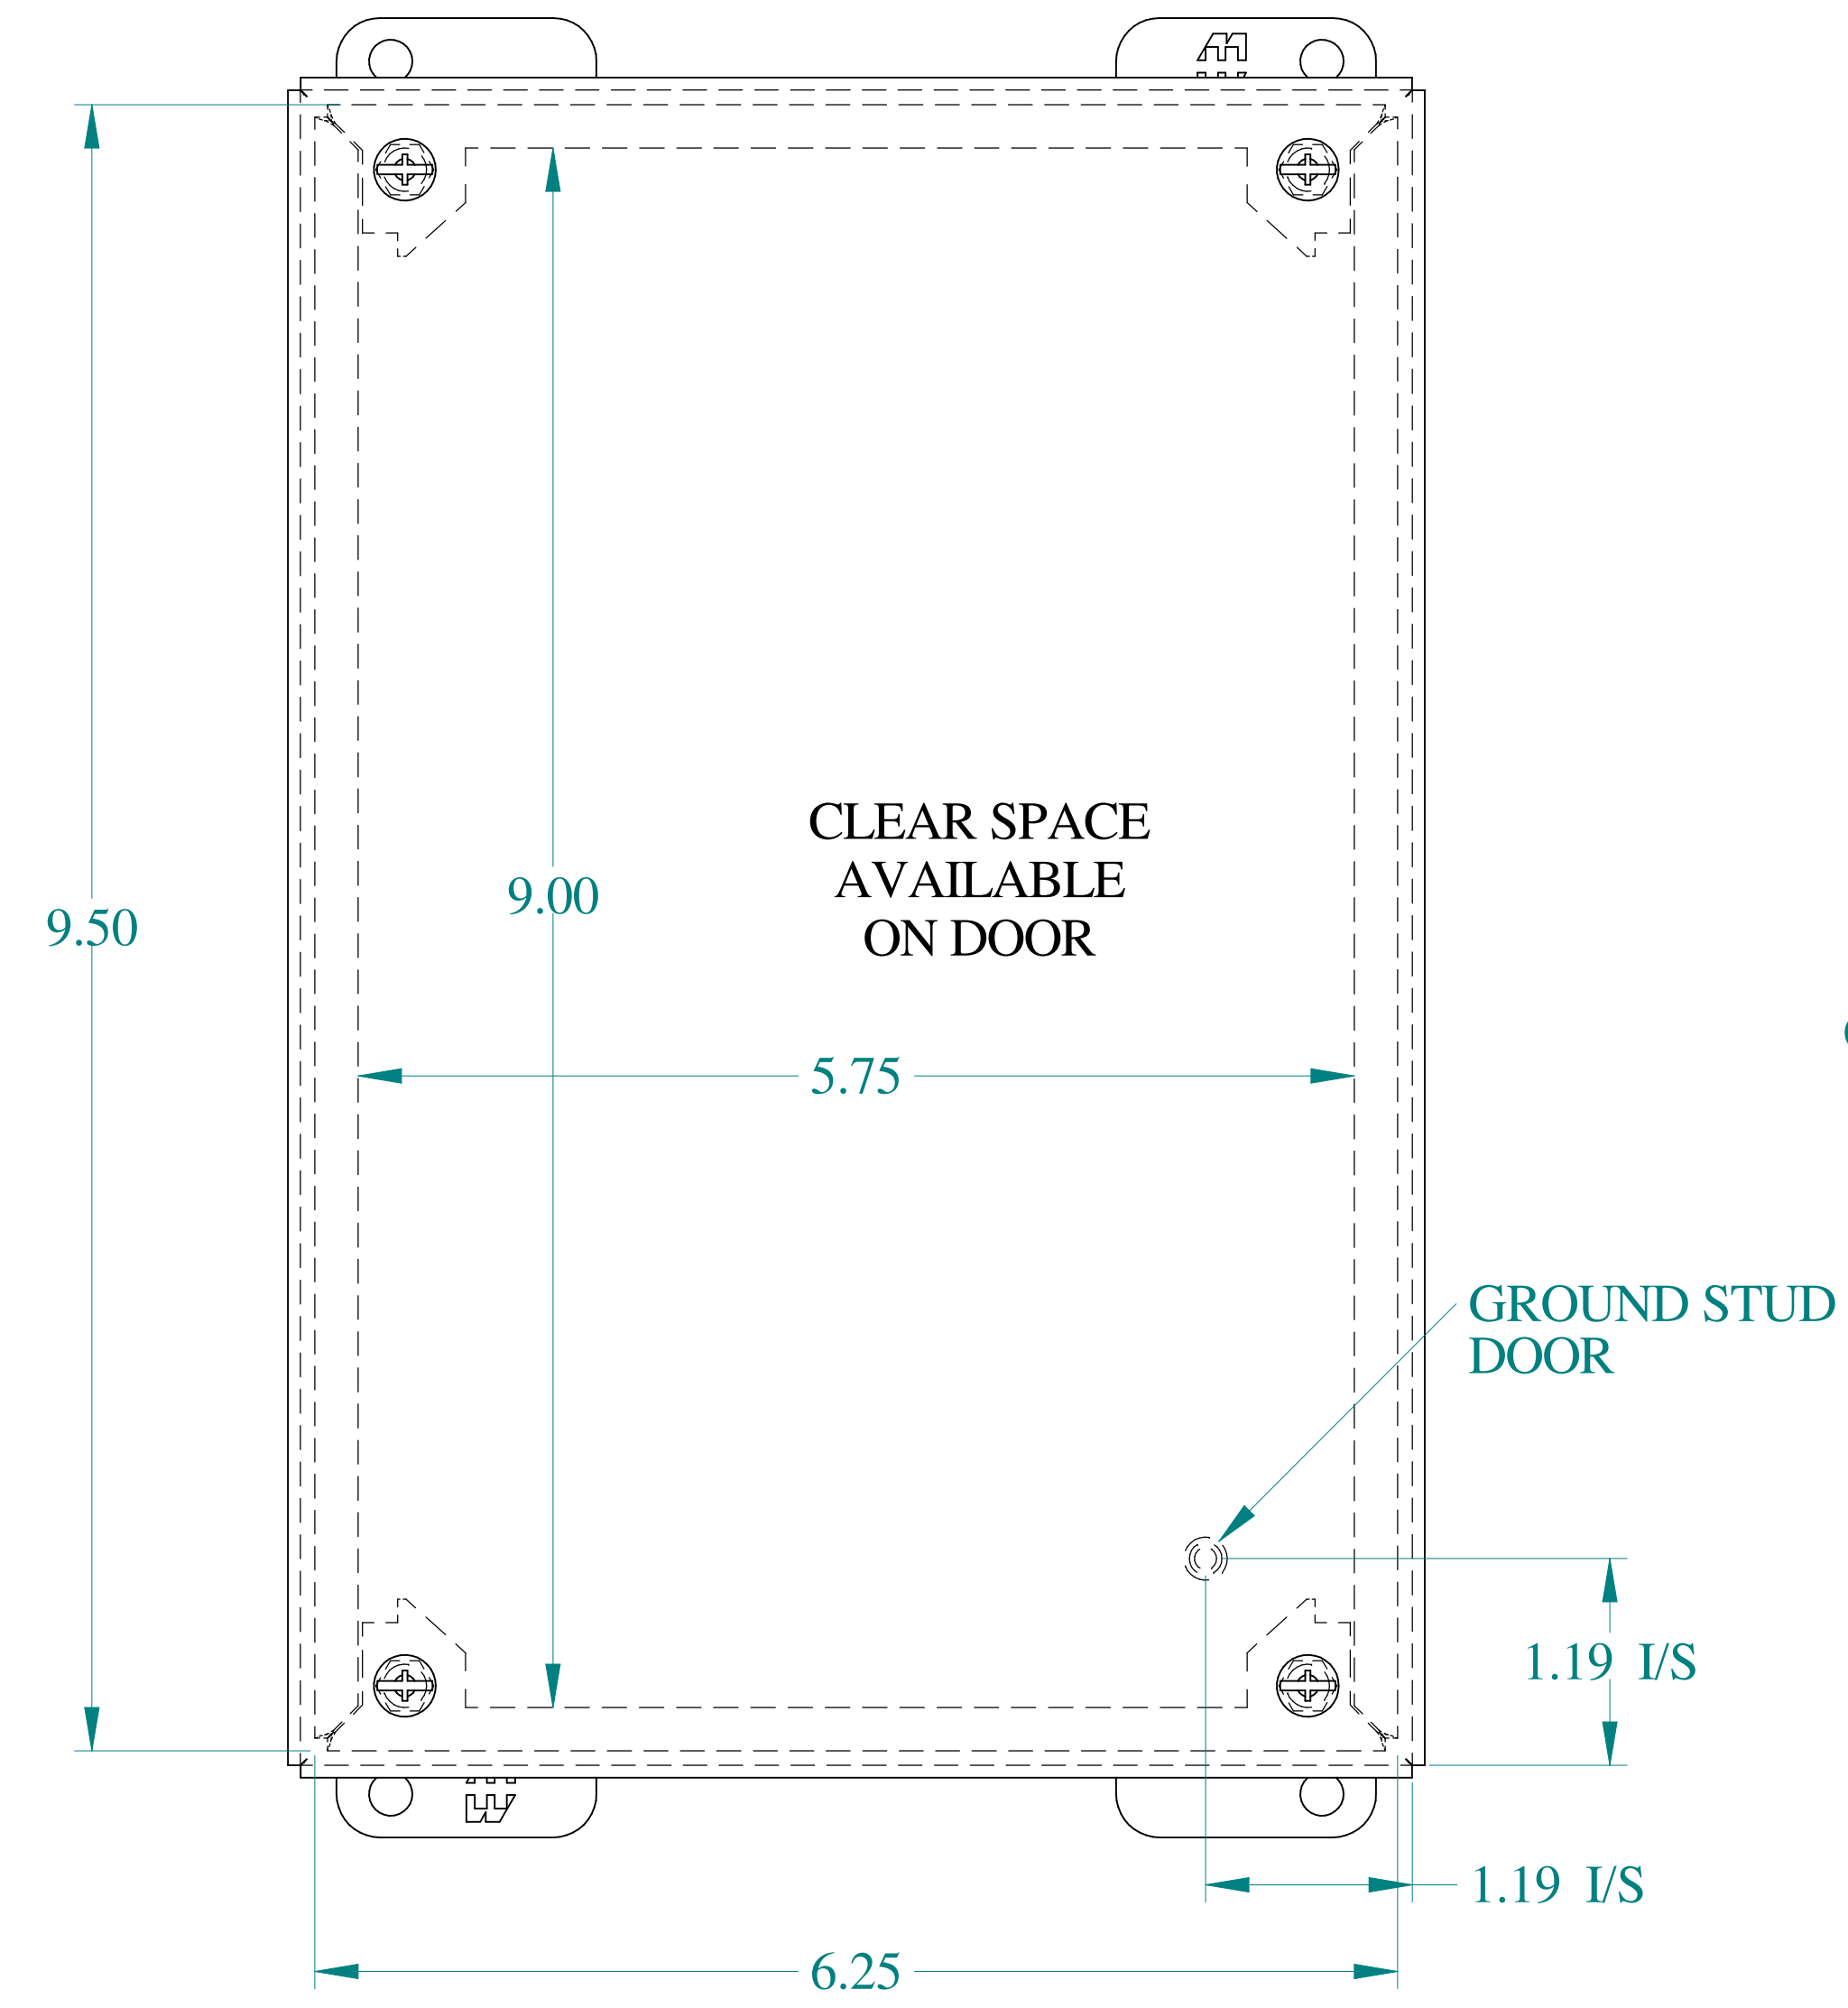

TOP VIEW

SIDE VIEW

FRONT VIEW

SIDE VIEW

BACK VIEW

BOTTOM VIEW

ISOMETRIC VIEWS

Data subject to change without notice.

Part #: 1438H

Date : Oct. 29, 2018

Link: www.hamfmfg.com/1438H