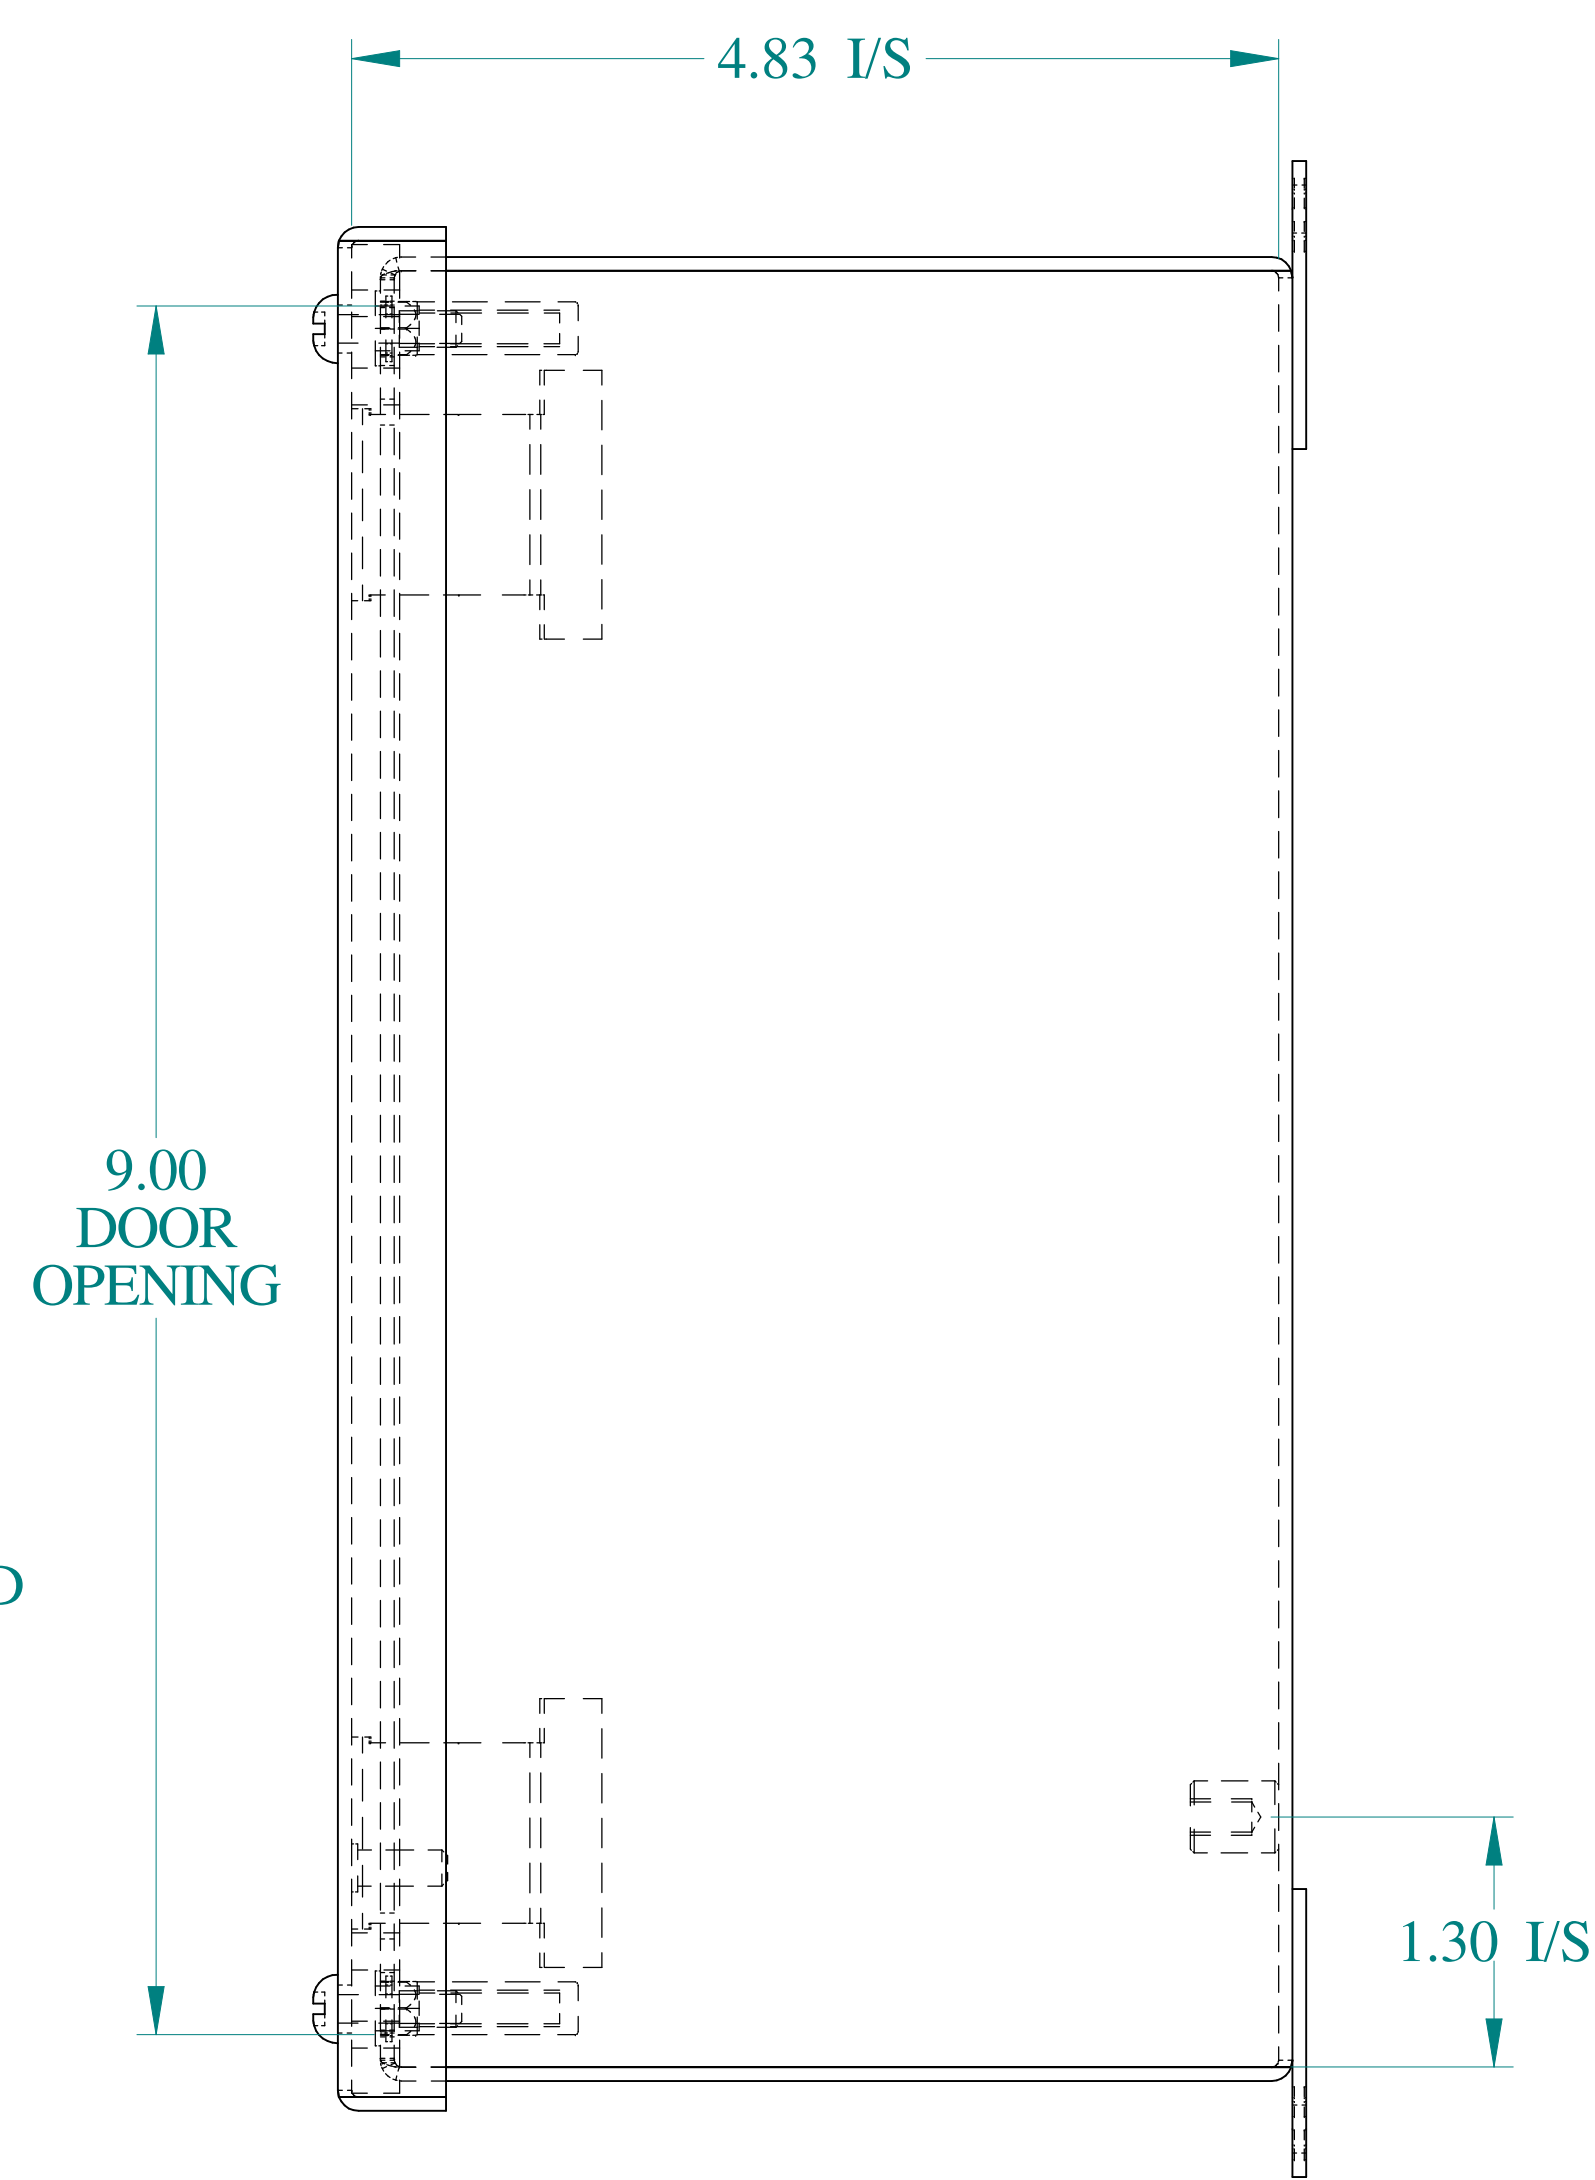

TOP VIEW

SIDE VIEW

FRONT VIEW

SIDE VIEW

BACK VIEW

BOTTOM VIEW

ISOMETRIC VIEWS

Data subject to change without notice.

Part #: 1438H

Date : Oct. 29, 2018

Link: www.hamfmfg.com/1438H