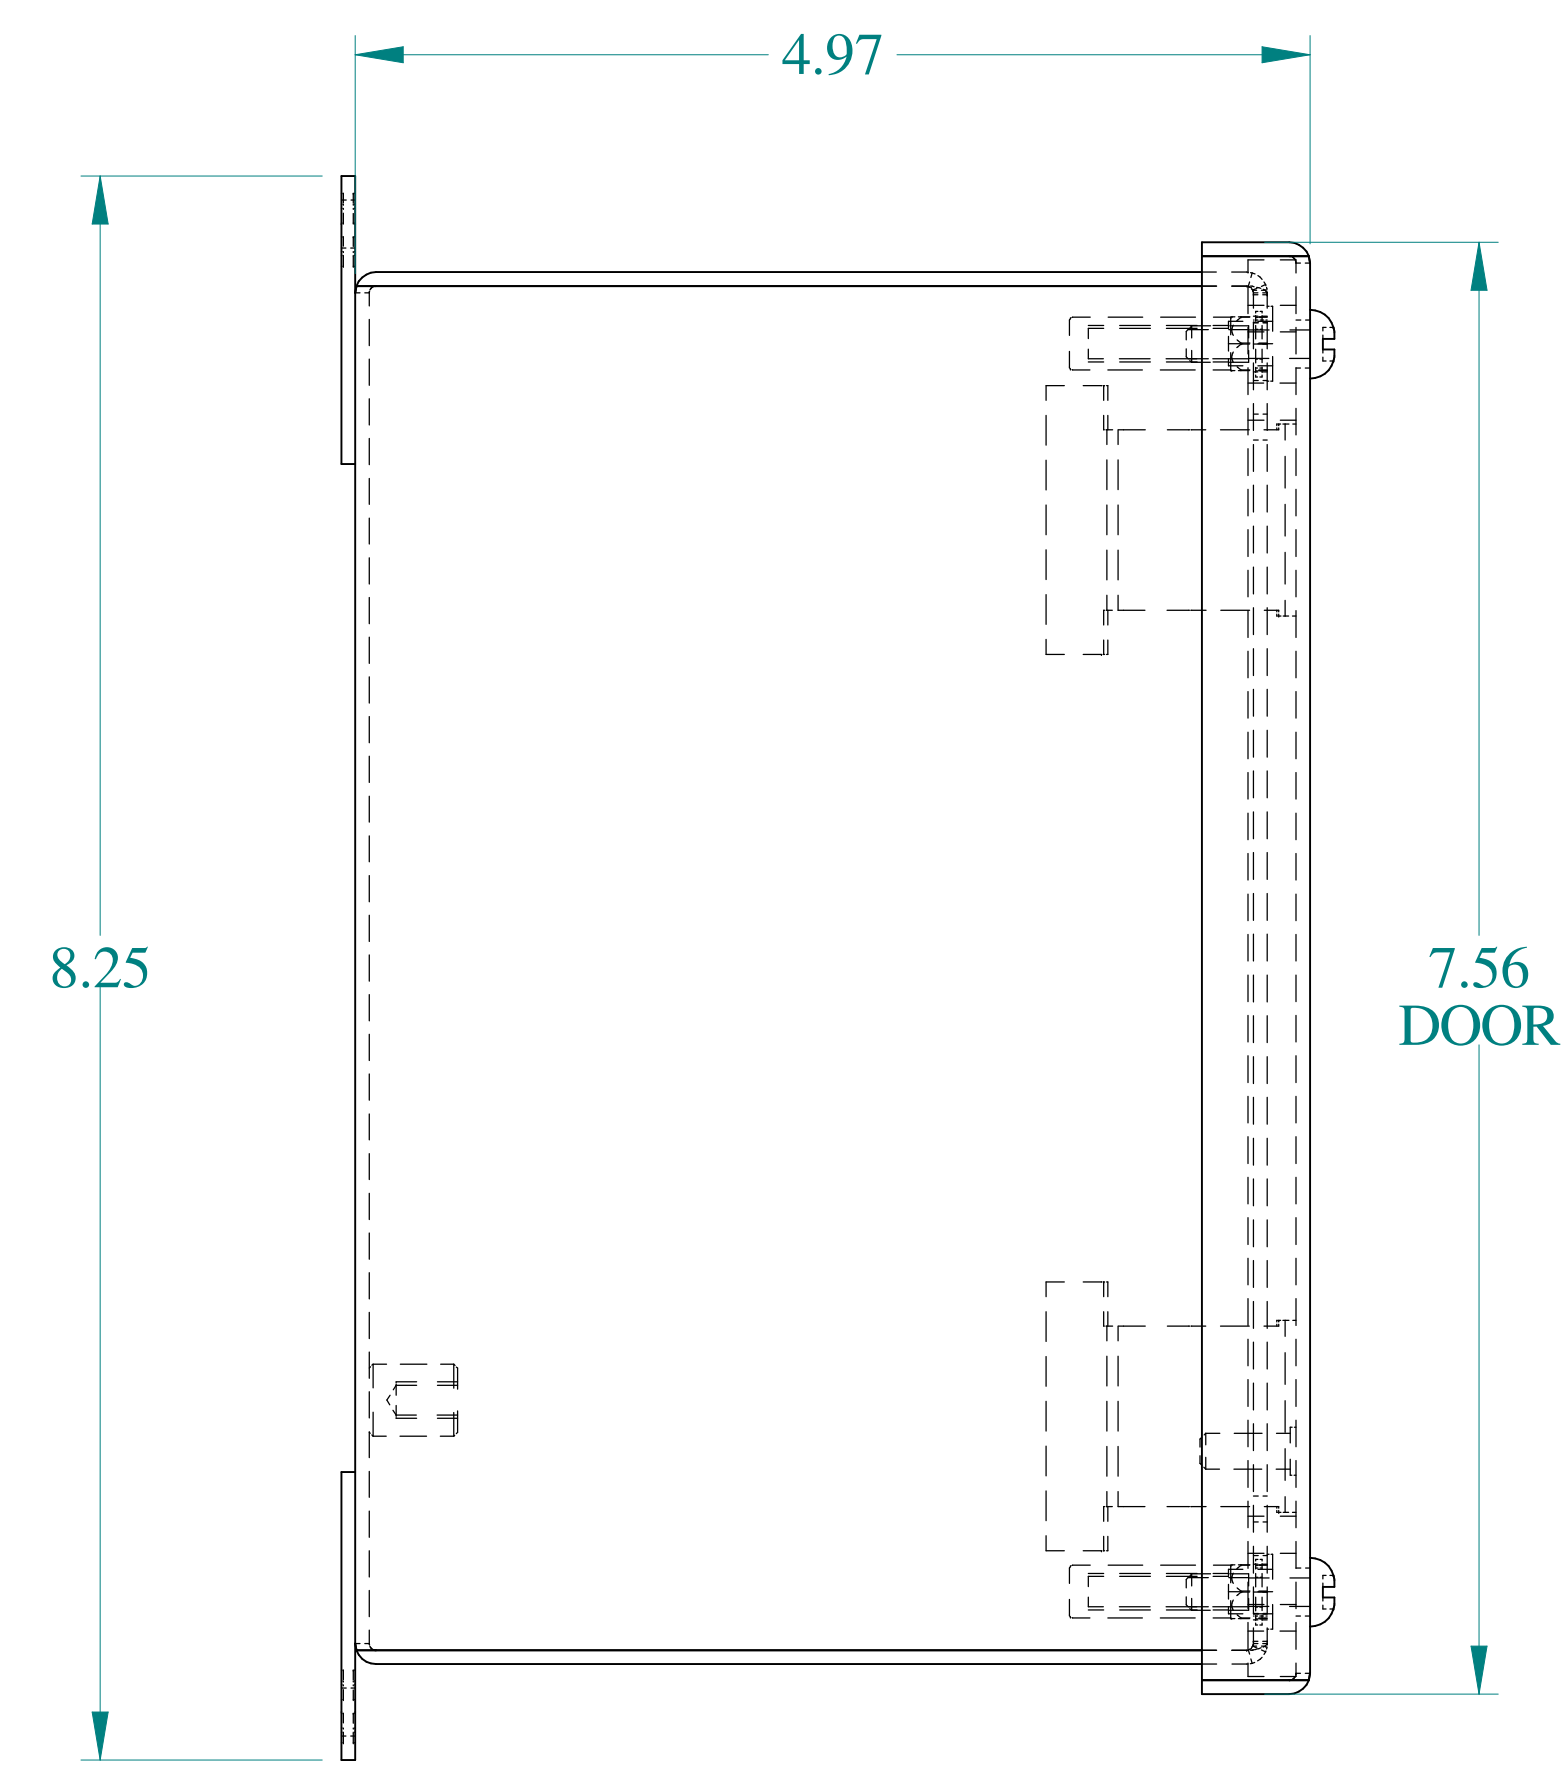

TOP VIEW

SIDE VIEW

FRONT VIEW

SIDE VIEW

BACK VIEW

BOTTOM VIEW

ISOMETRIC VIEWS

Data subject to change without notice.

Part #: 1438F

Date : Oct. 29, 2018

Link: www.hamdmfg.com/1438F