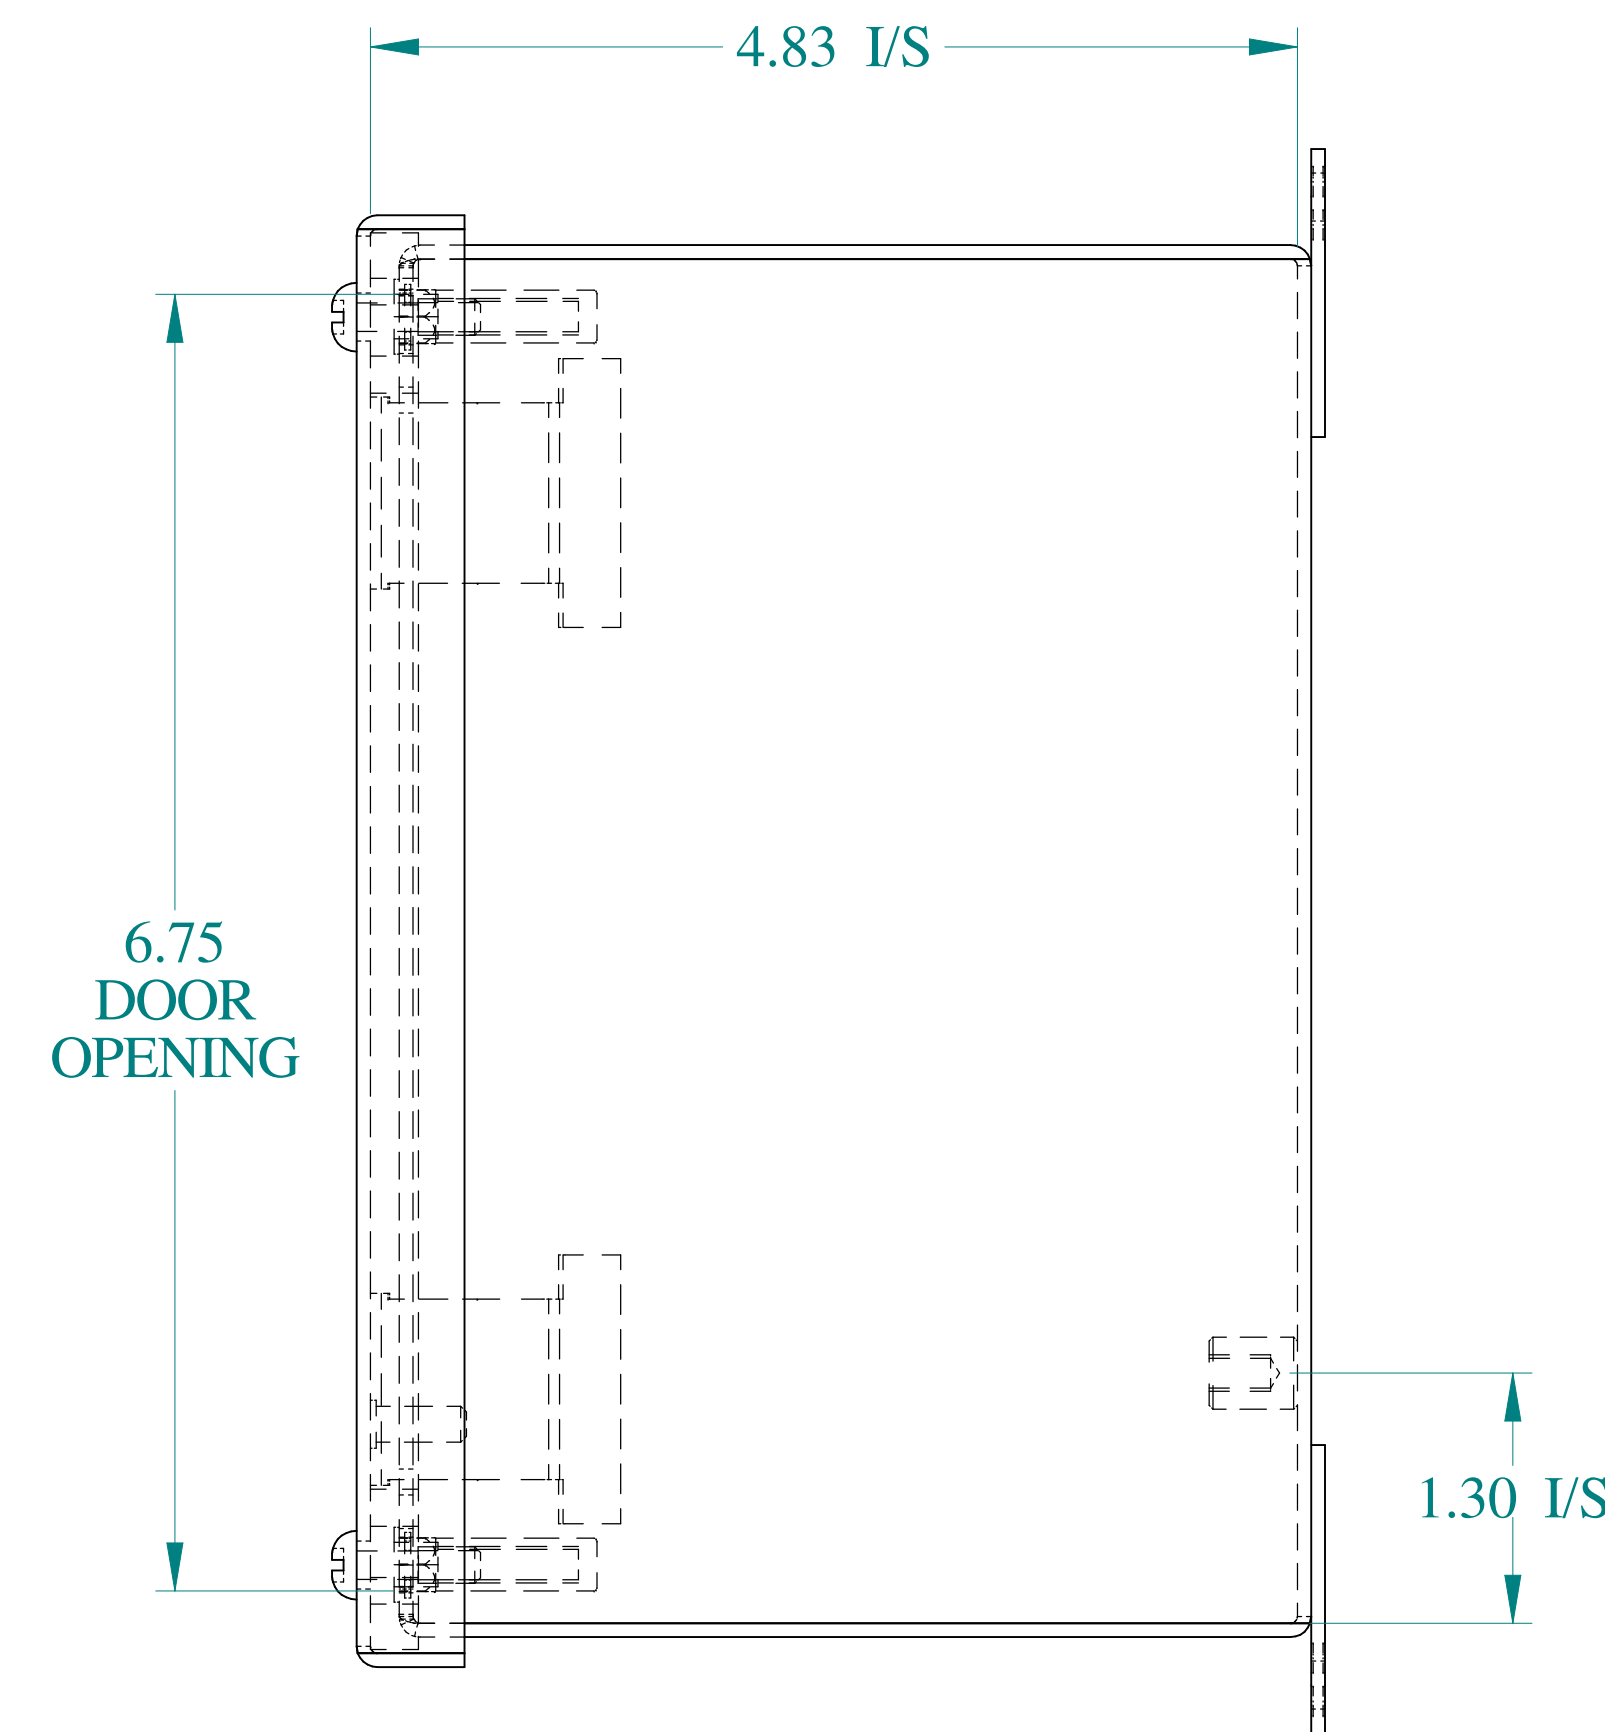

TOP VIEW

SIDE VIEW

FRONT VIEW

SIDE VIEW

BACK VIEW

BOTTOM VIEW

ISOMETRIC VIEWS

Data subject to change without notice.

Part #: 1438F

Date : Oct. 29, 2018

Link: www.hamdmfg.com/1438F