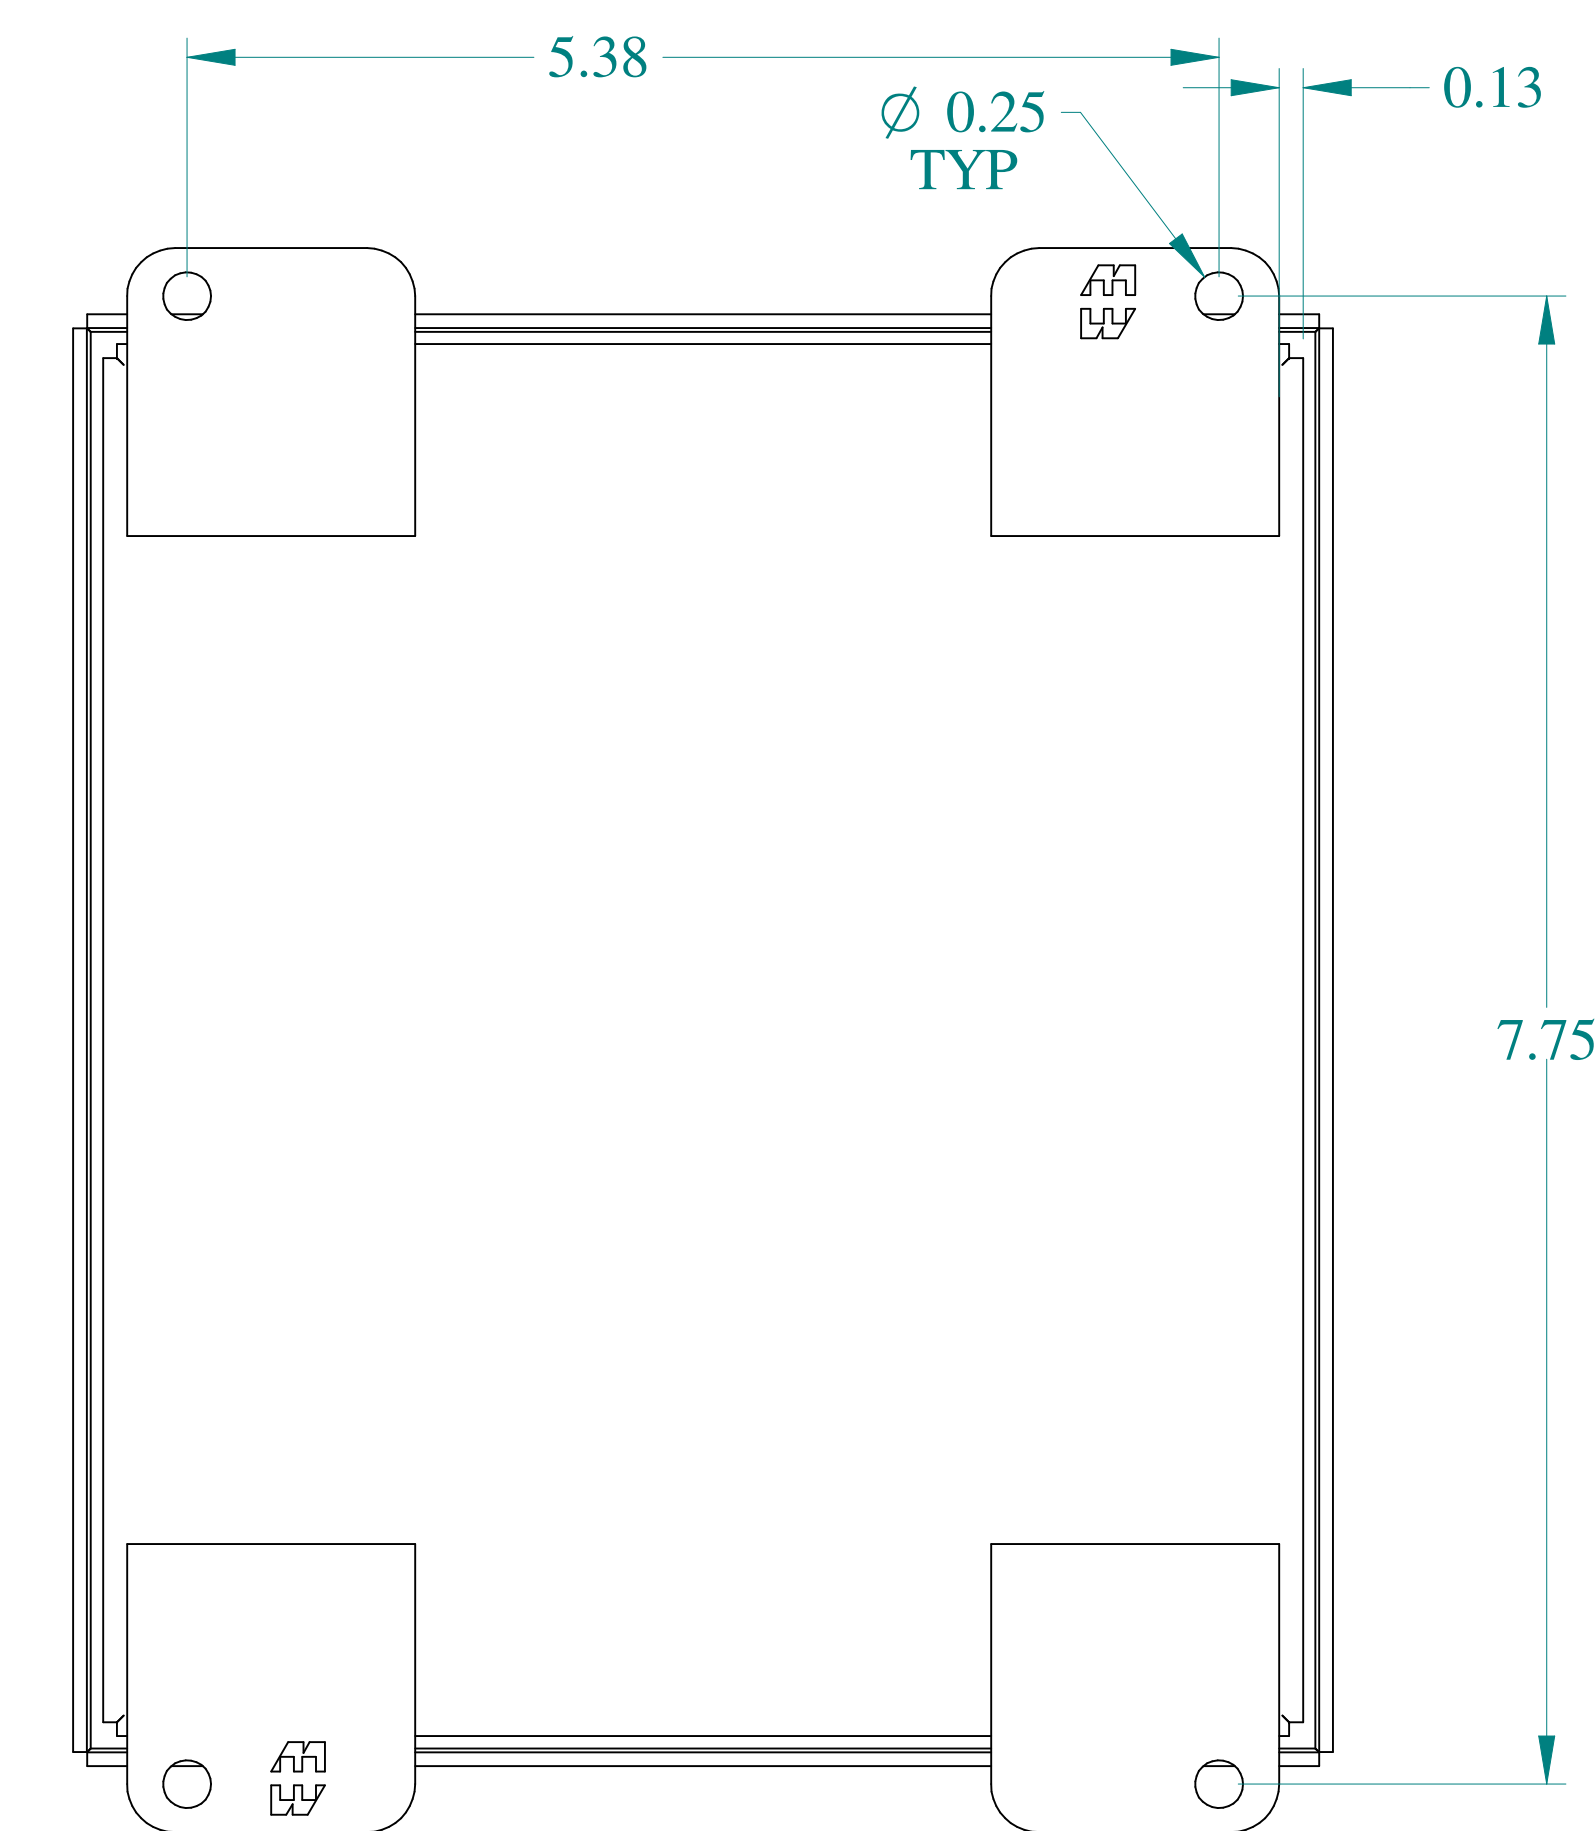

TOP VIEW

SIDE VIEW

FRONT VIEW

SIDE VIEW

BACK VIEW

BOTTOM VIEW

ISOMETRIC VIEWS

Data subject to change without notice.

Part #: 1438F

Date : Oct. 29, 2018

Link: www.hamdmfg.com/1438F