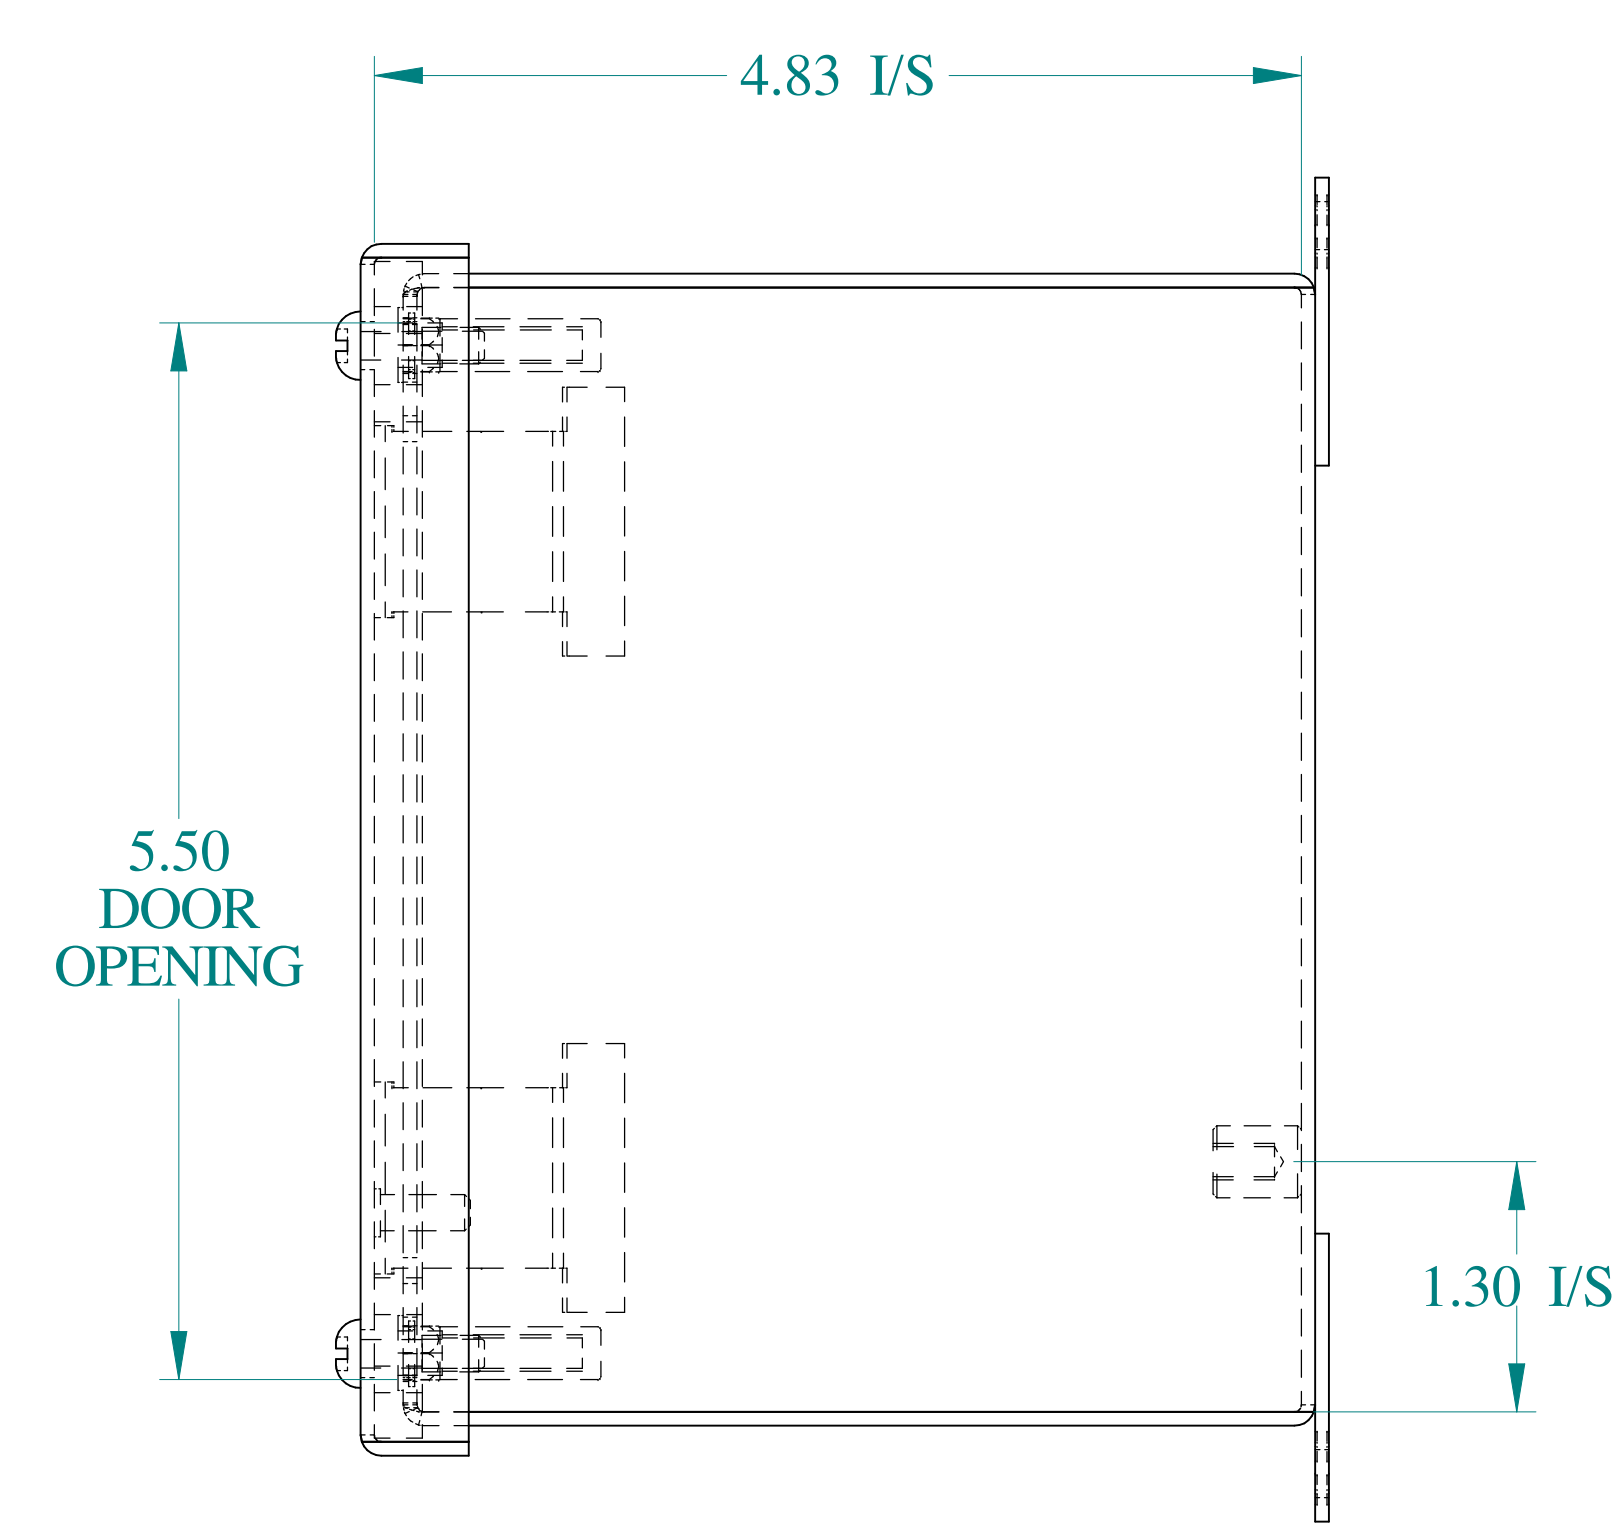

TOP VIEW

ISOMETRIC VIEWS

SIDE VIEW

FRONT VIEW

SIDE VIEW

BACK VIEW

BOTTOM VIEW

GROUND STUD BODY

0.80 I/S

Data subject to change without notice.

Part # : 1438B

Date : Oct. 29, 2018

Link: www.hamdmfg.com/1438B