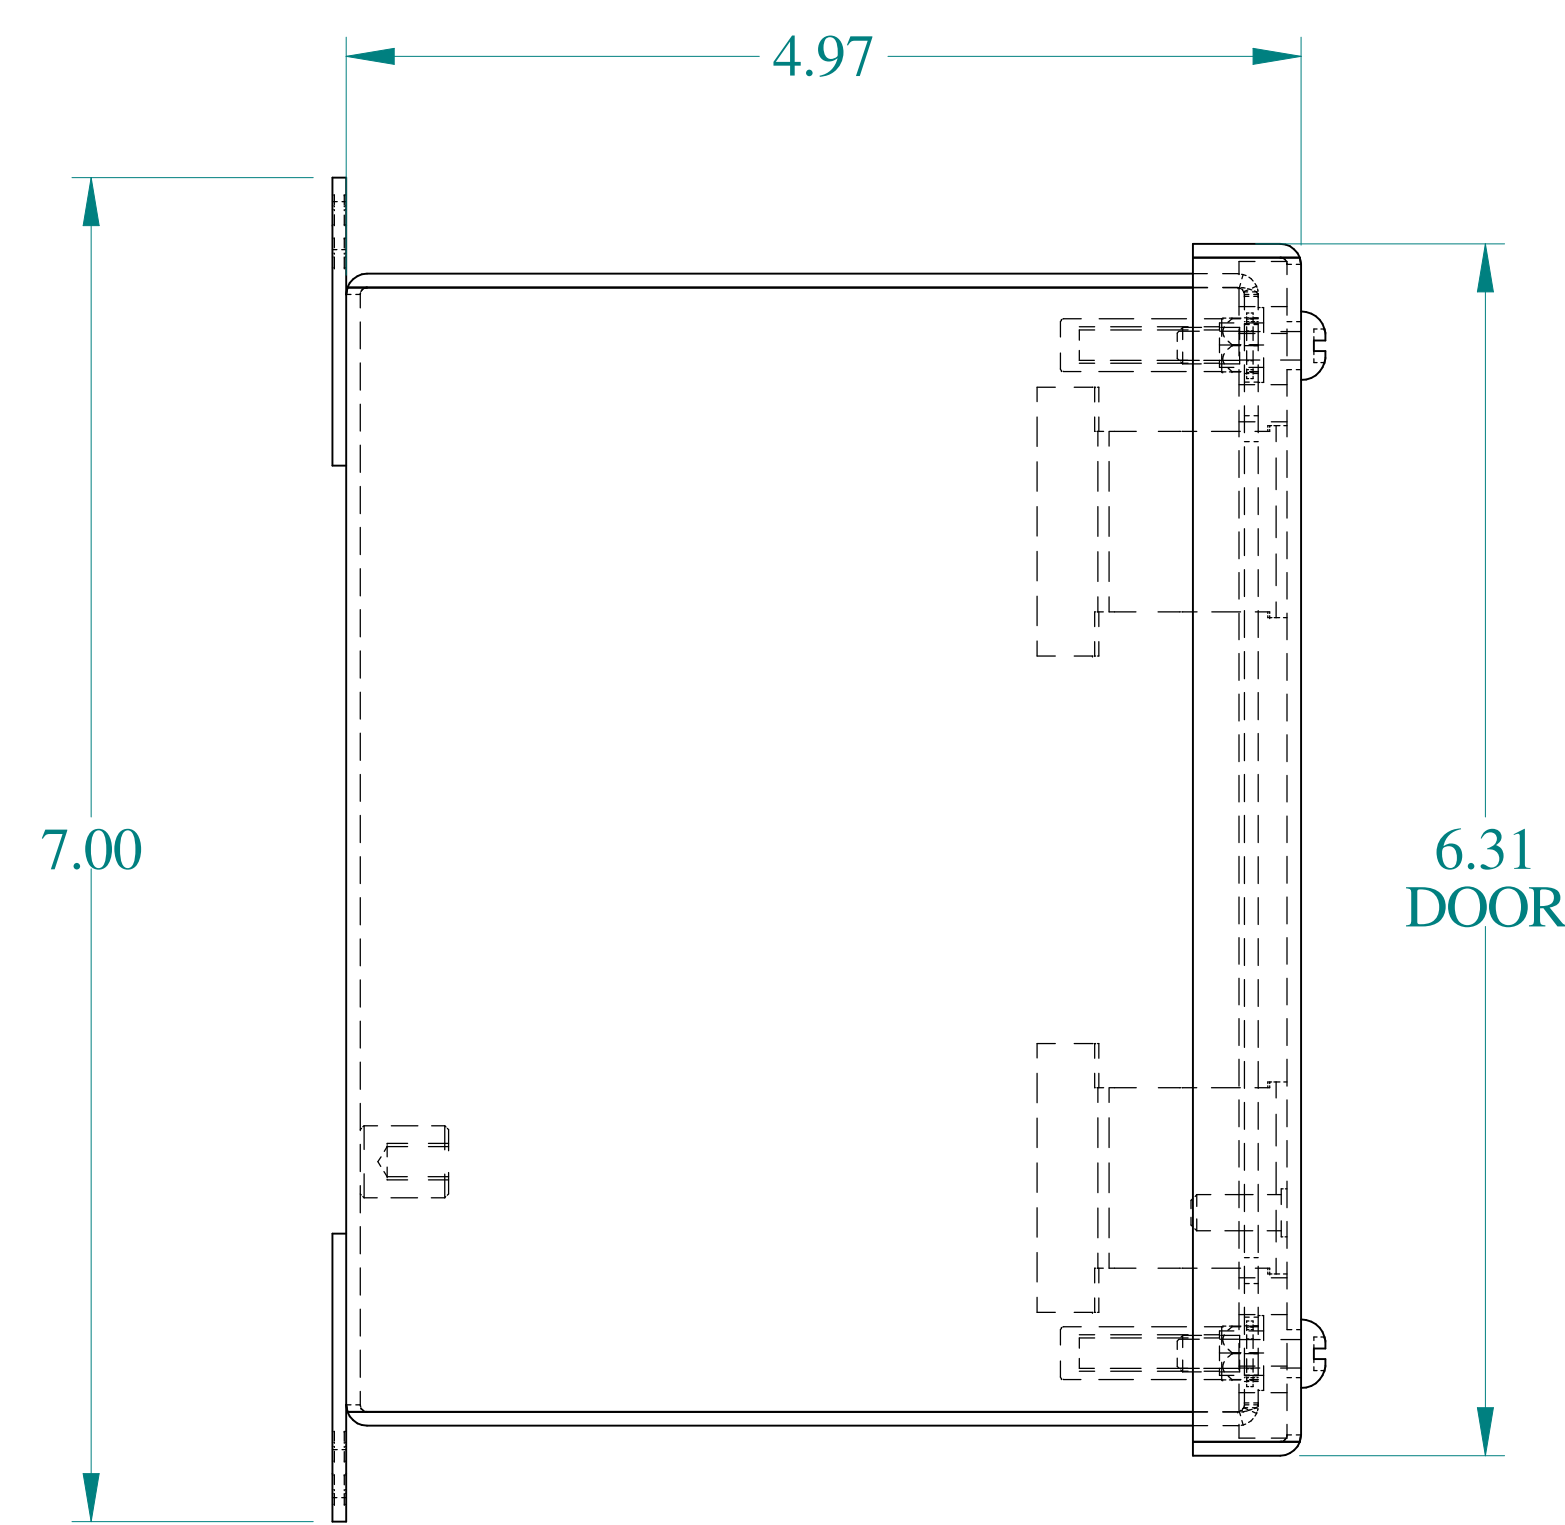

TOP VIEW

ISOMETRIC VIEWS

SIDE VIEW

FRONT VIEW

SIDE VIEW

BACK VIEW

BOTTOM VIEW

GROUND STUD BODY

0.80 I/S

Data subject to change without notice.

Part # : 1438B

Date : Oct. 29, 2018

Link: www.hamdmfg.com/1438B