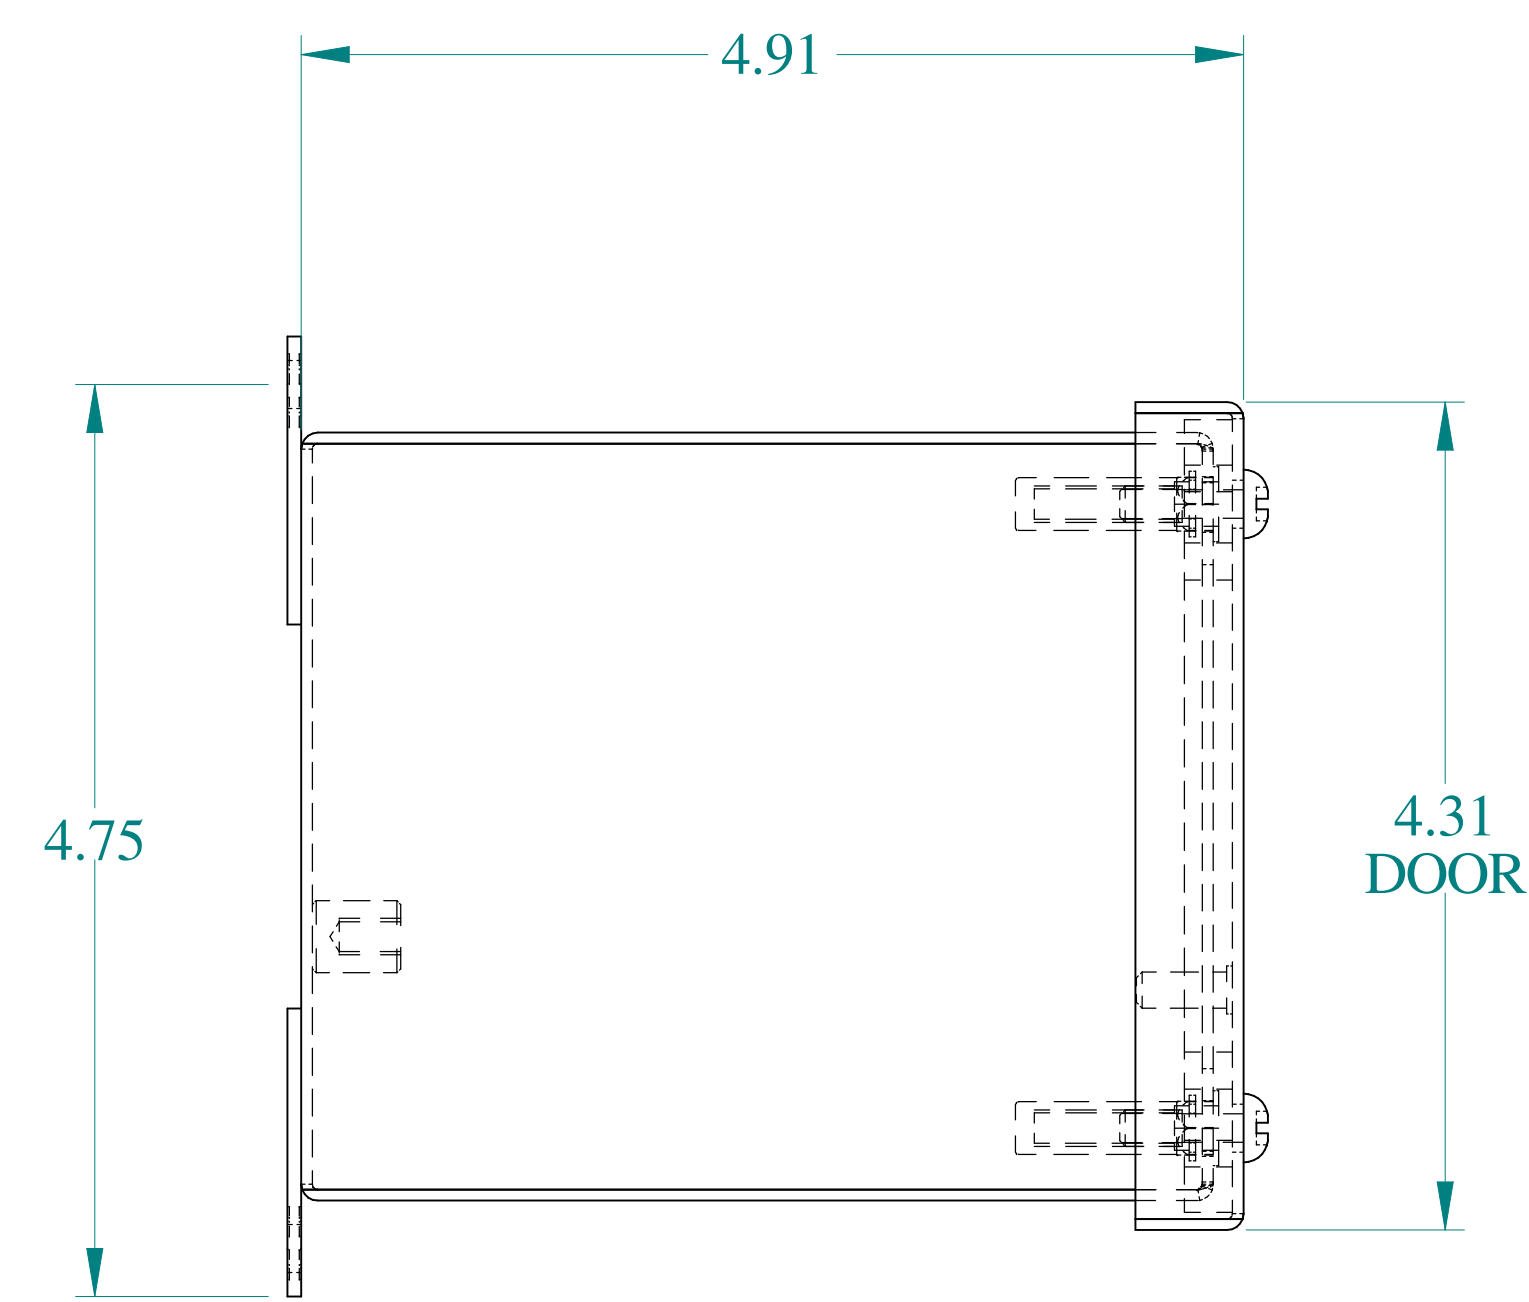

TOP VIEW

ISOMETRIC VIEWS

SIDE VIEW

FRONT VIEW

SIDE VIEW

BACK VIEW

BOTTOM VIEW

Data subject to change without notice.

Part # : 1438A

Date : Oct. 29, 2018

Link: www.hammg.com/1438A