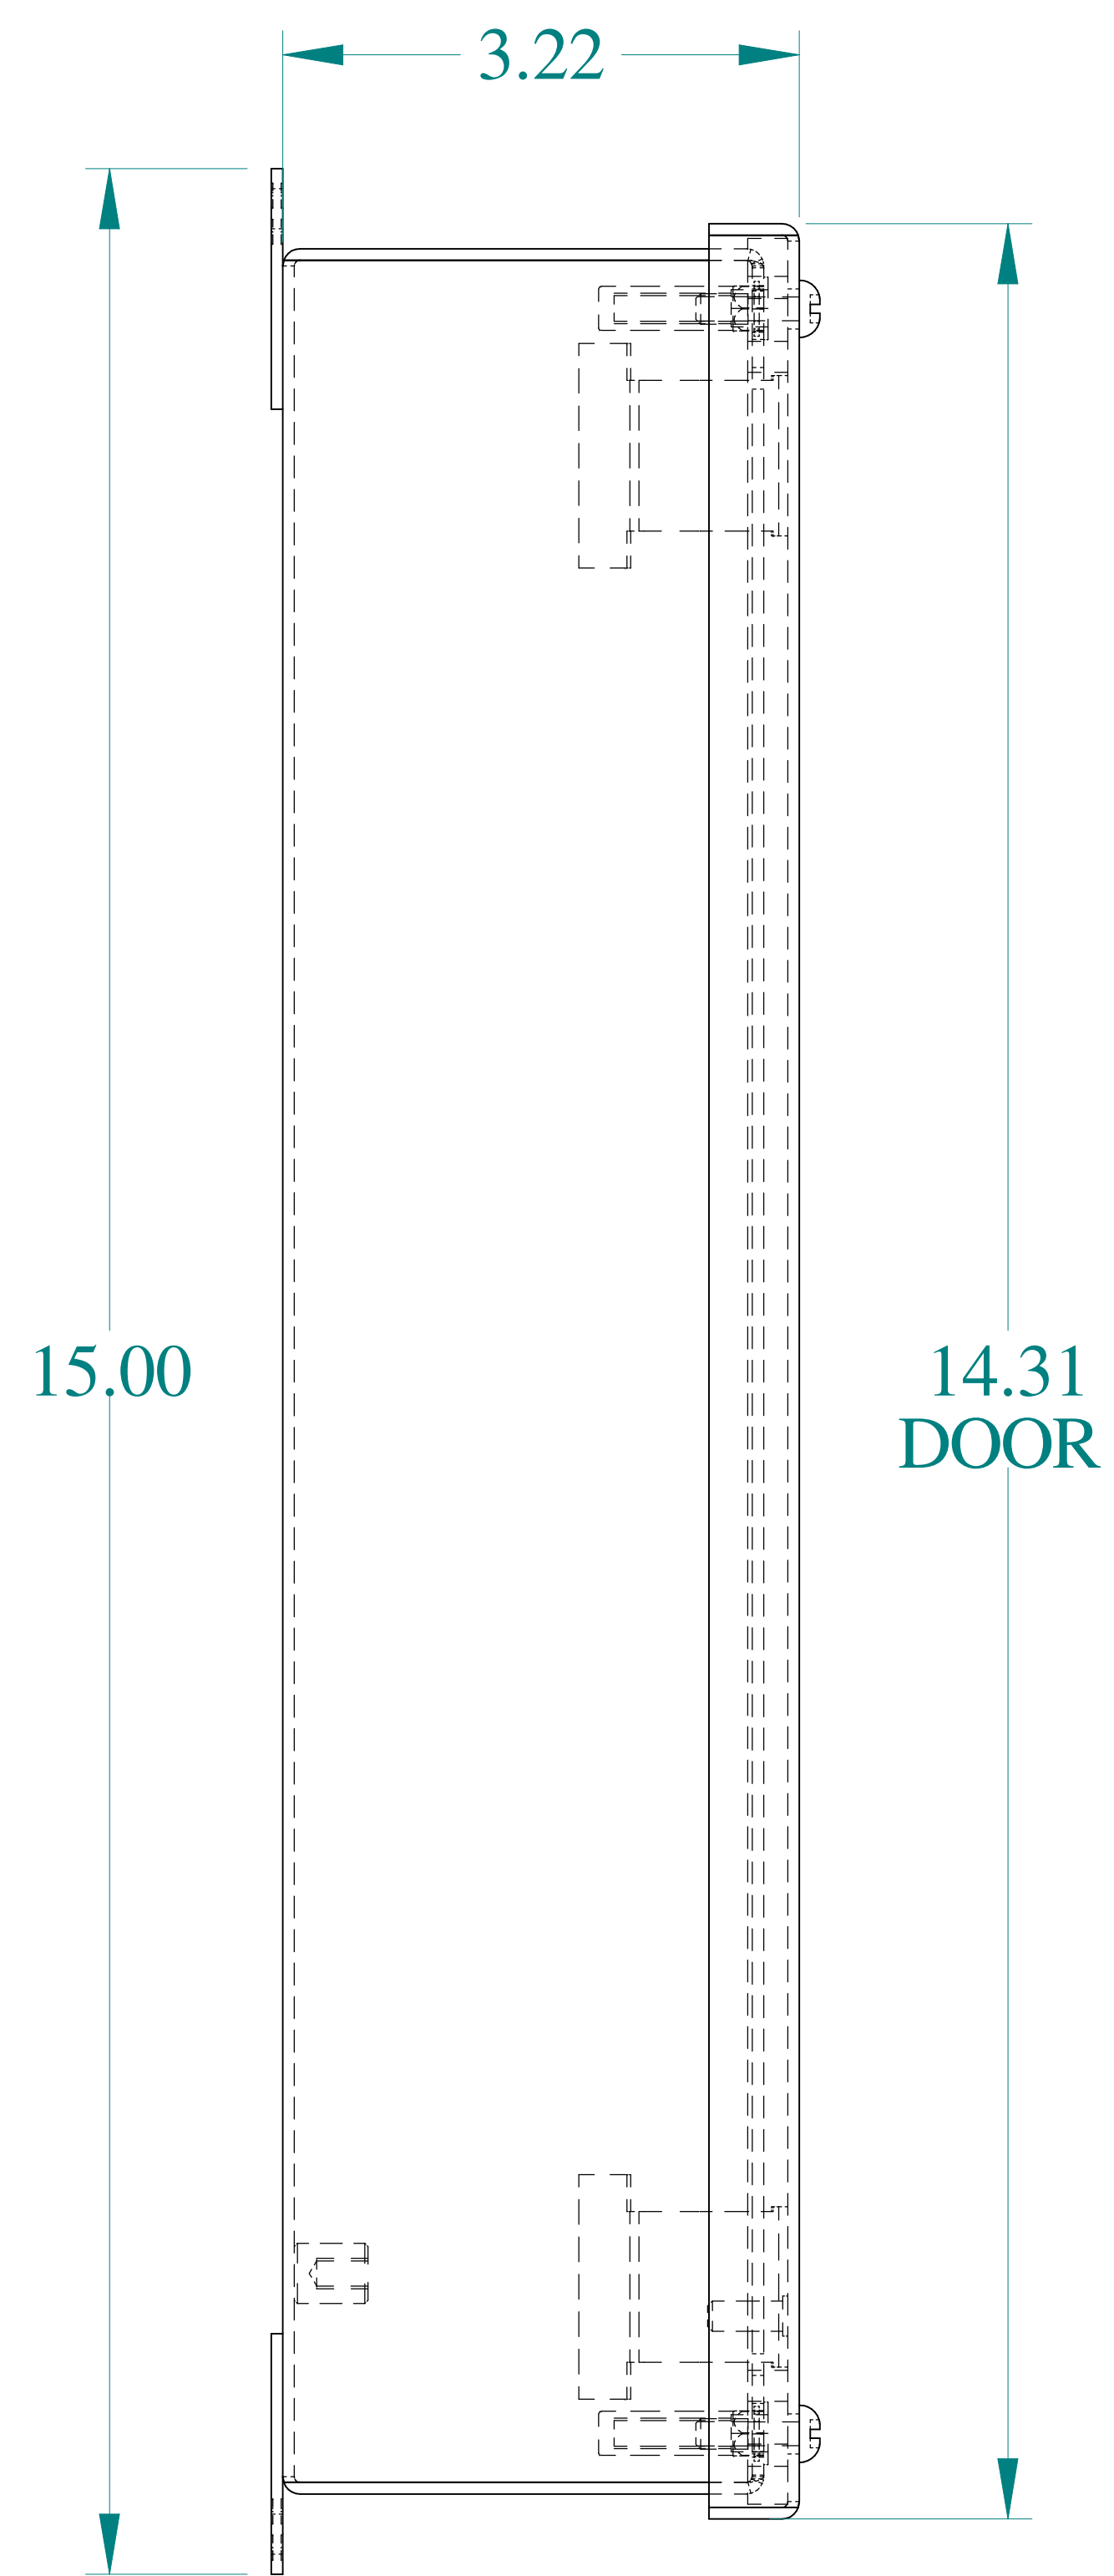

TOP VIEW

SIDE VIEW

FRONT VIEW

SIDE VIEW

BACK VIEW

BOTTOM VIEW

ISOMETRIC VIEWS

Data subject to change without notice.

Part # : 1436V

Date : Oct. 29, 2018

Link: www.hammf.com/1436V