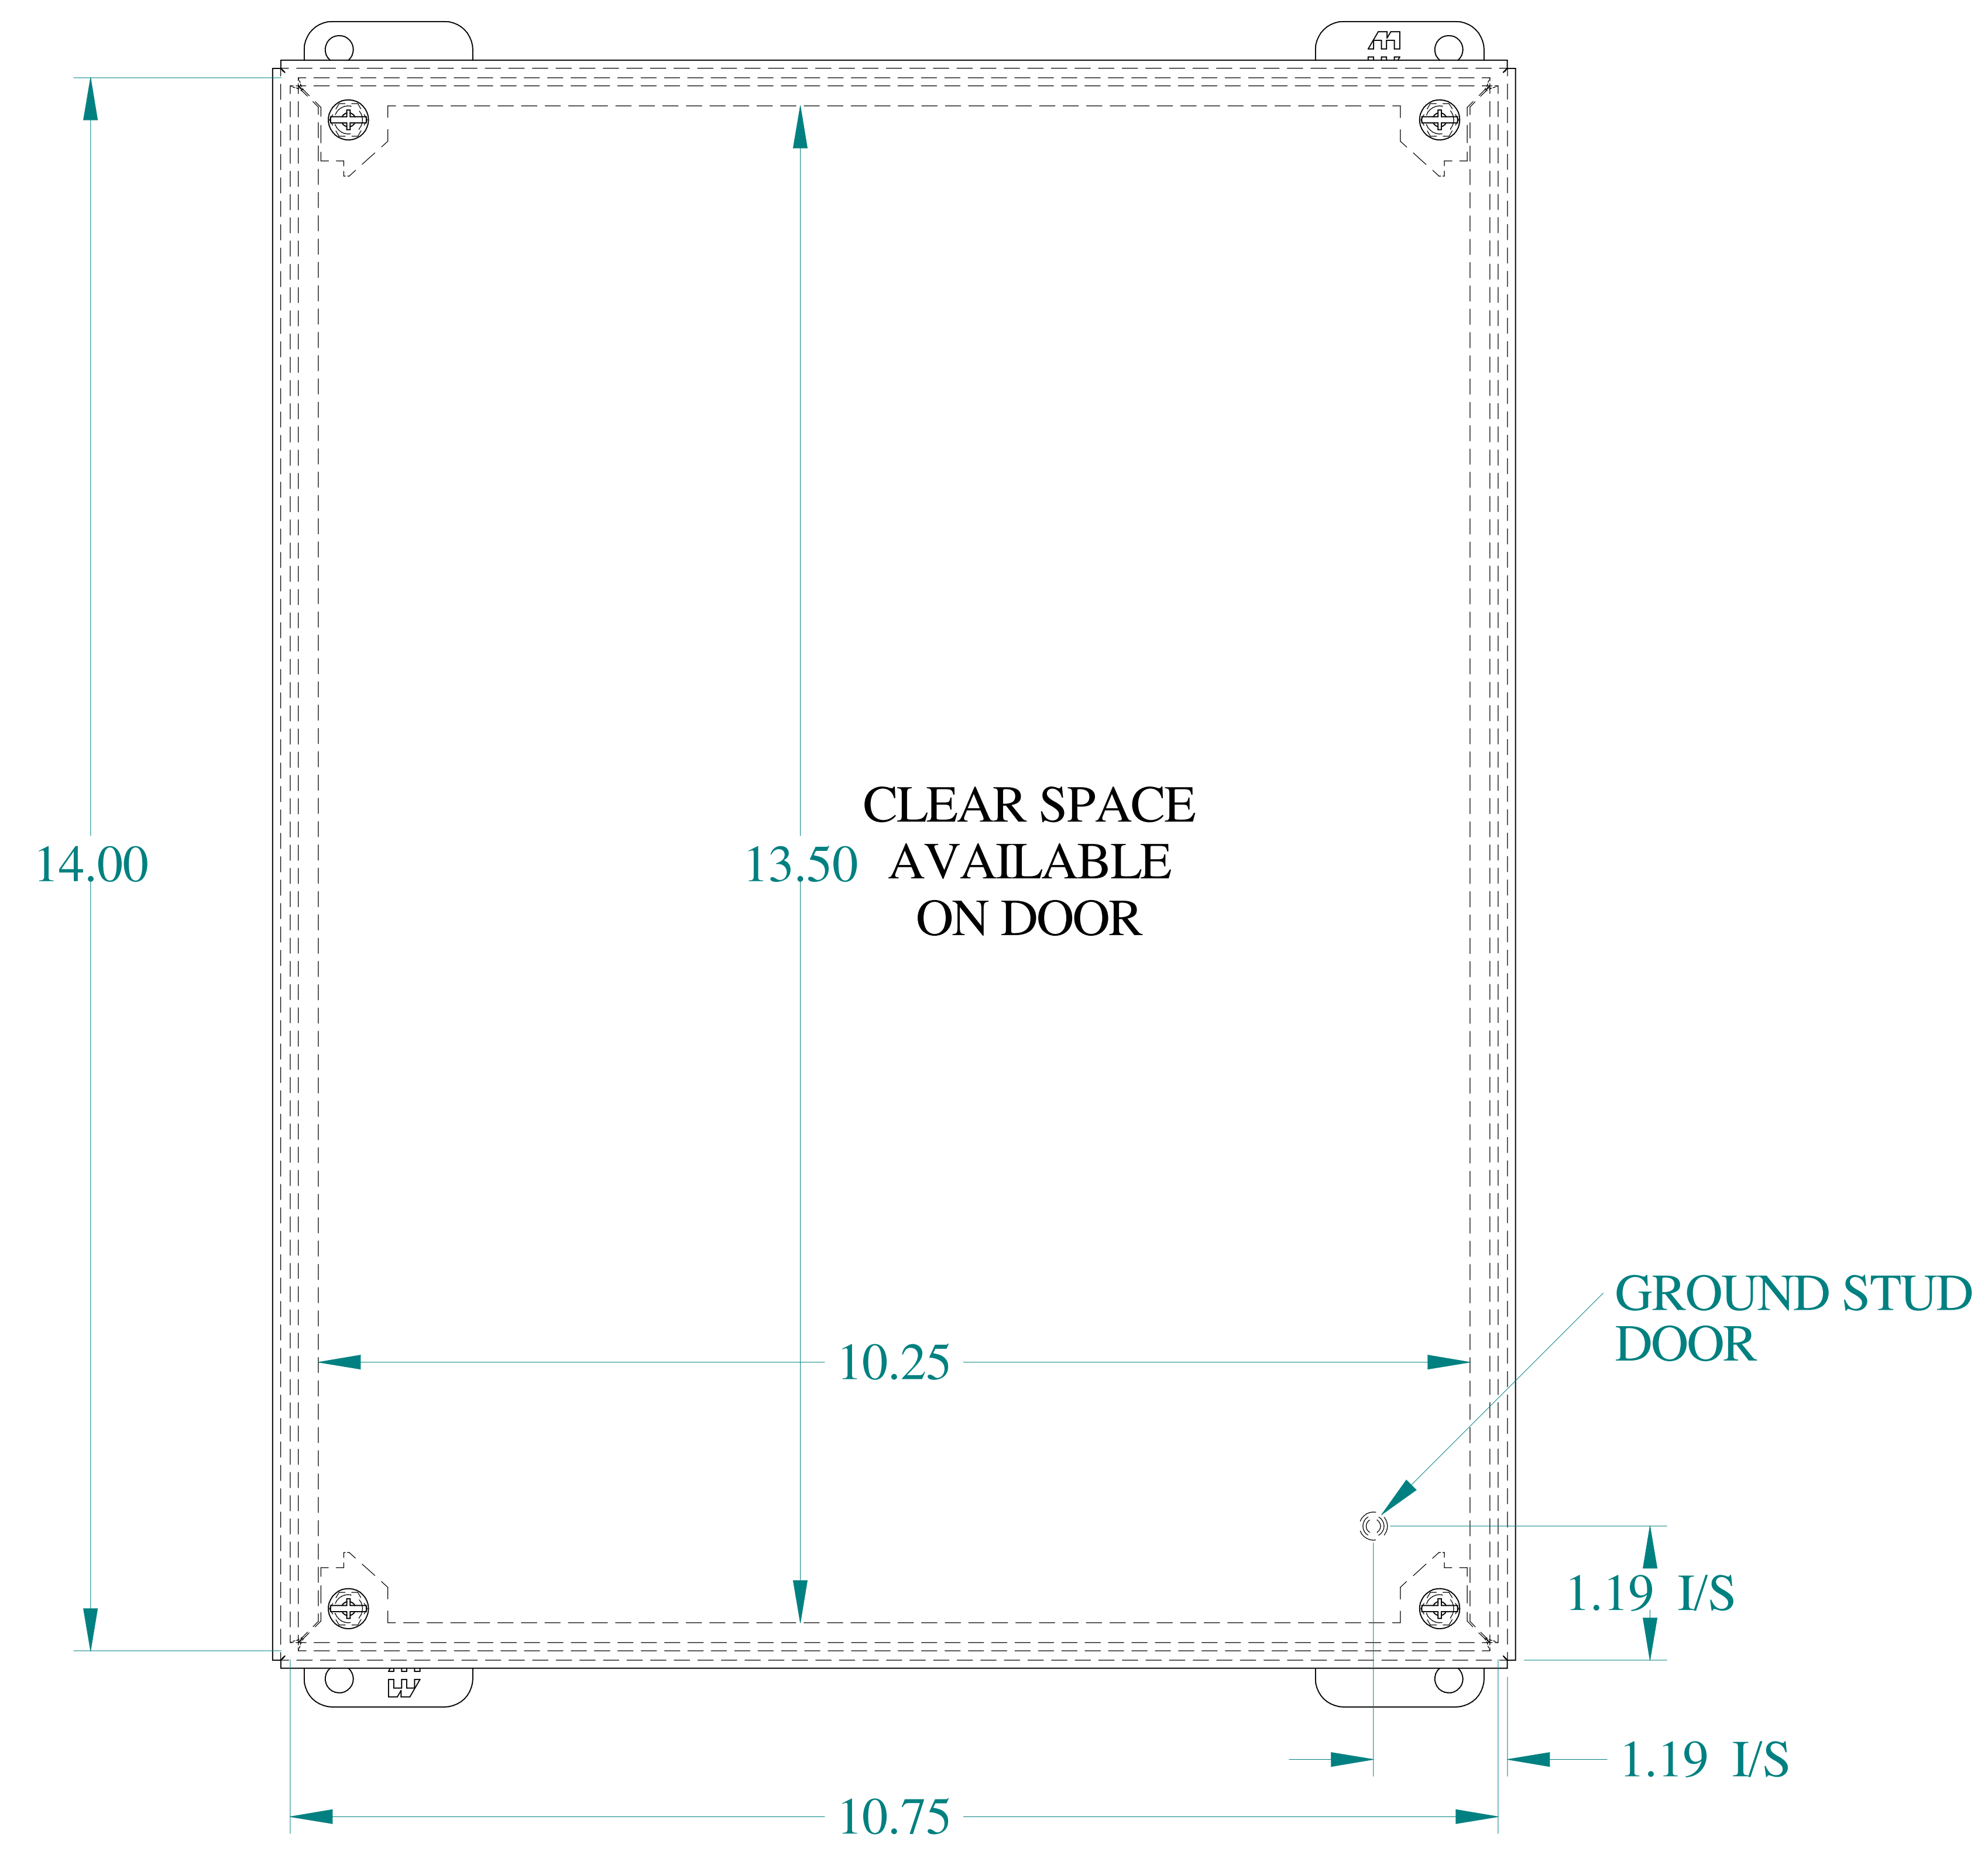

TOP VIEW

SIDE VIEW

FRONT VIEW

SIDE VIEW

BACK VIEW

BOTTOM VIEW

ISOMETRIC VIEWS

Data subject to change without notice.

Part # : 1436V

Date : Oct. 29, 2018

Link: www.hammf.com/1436V