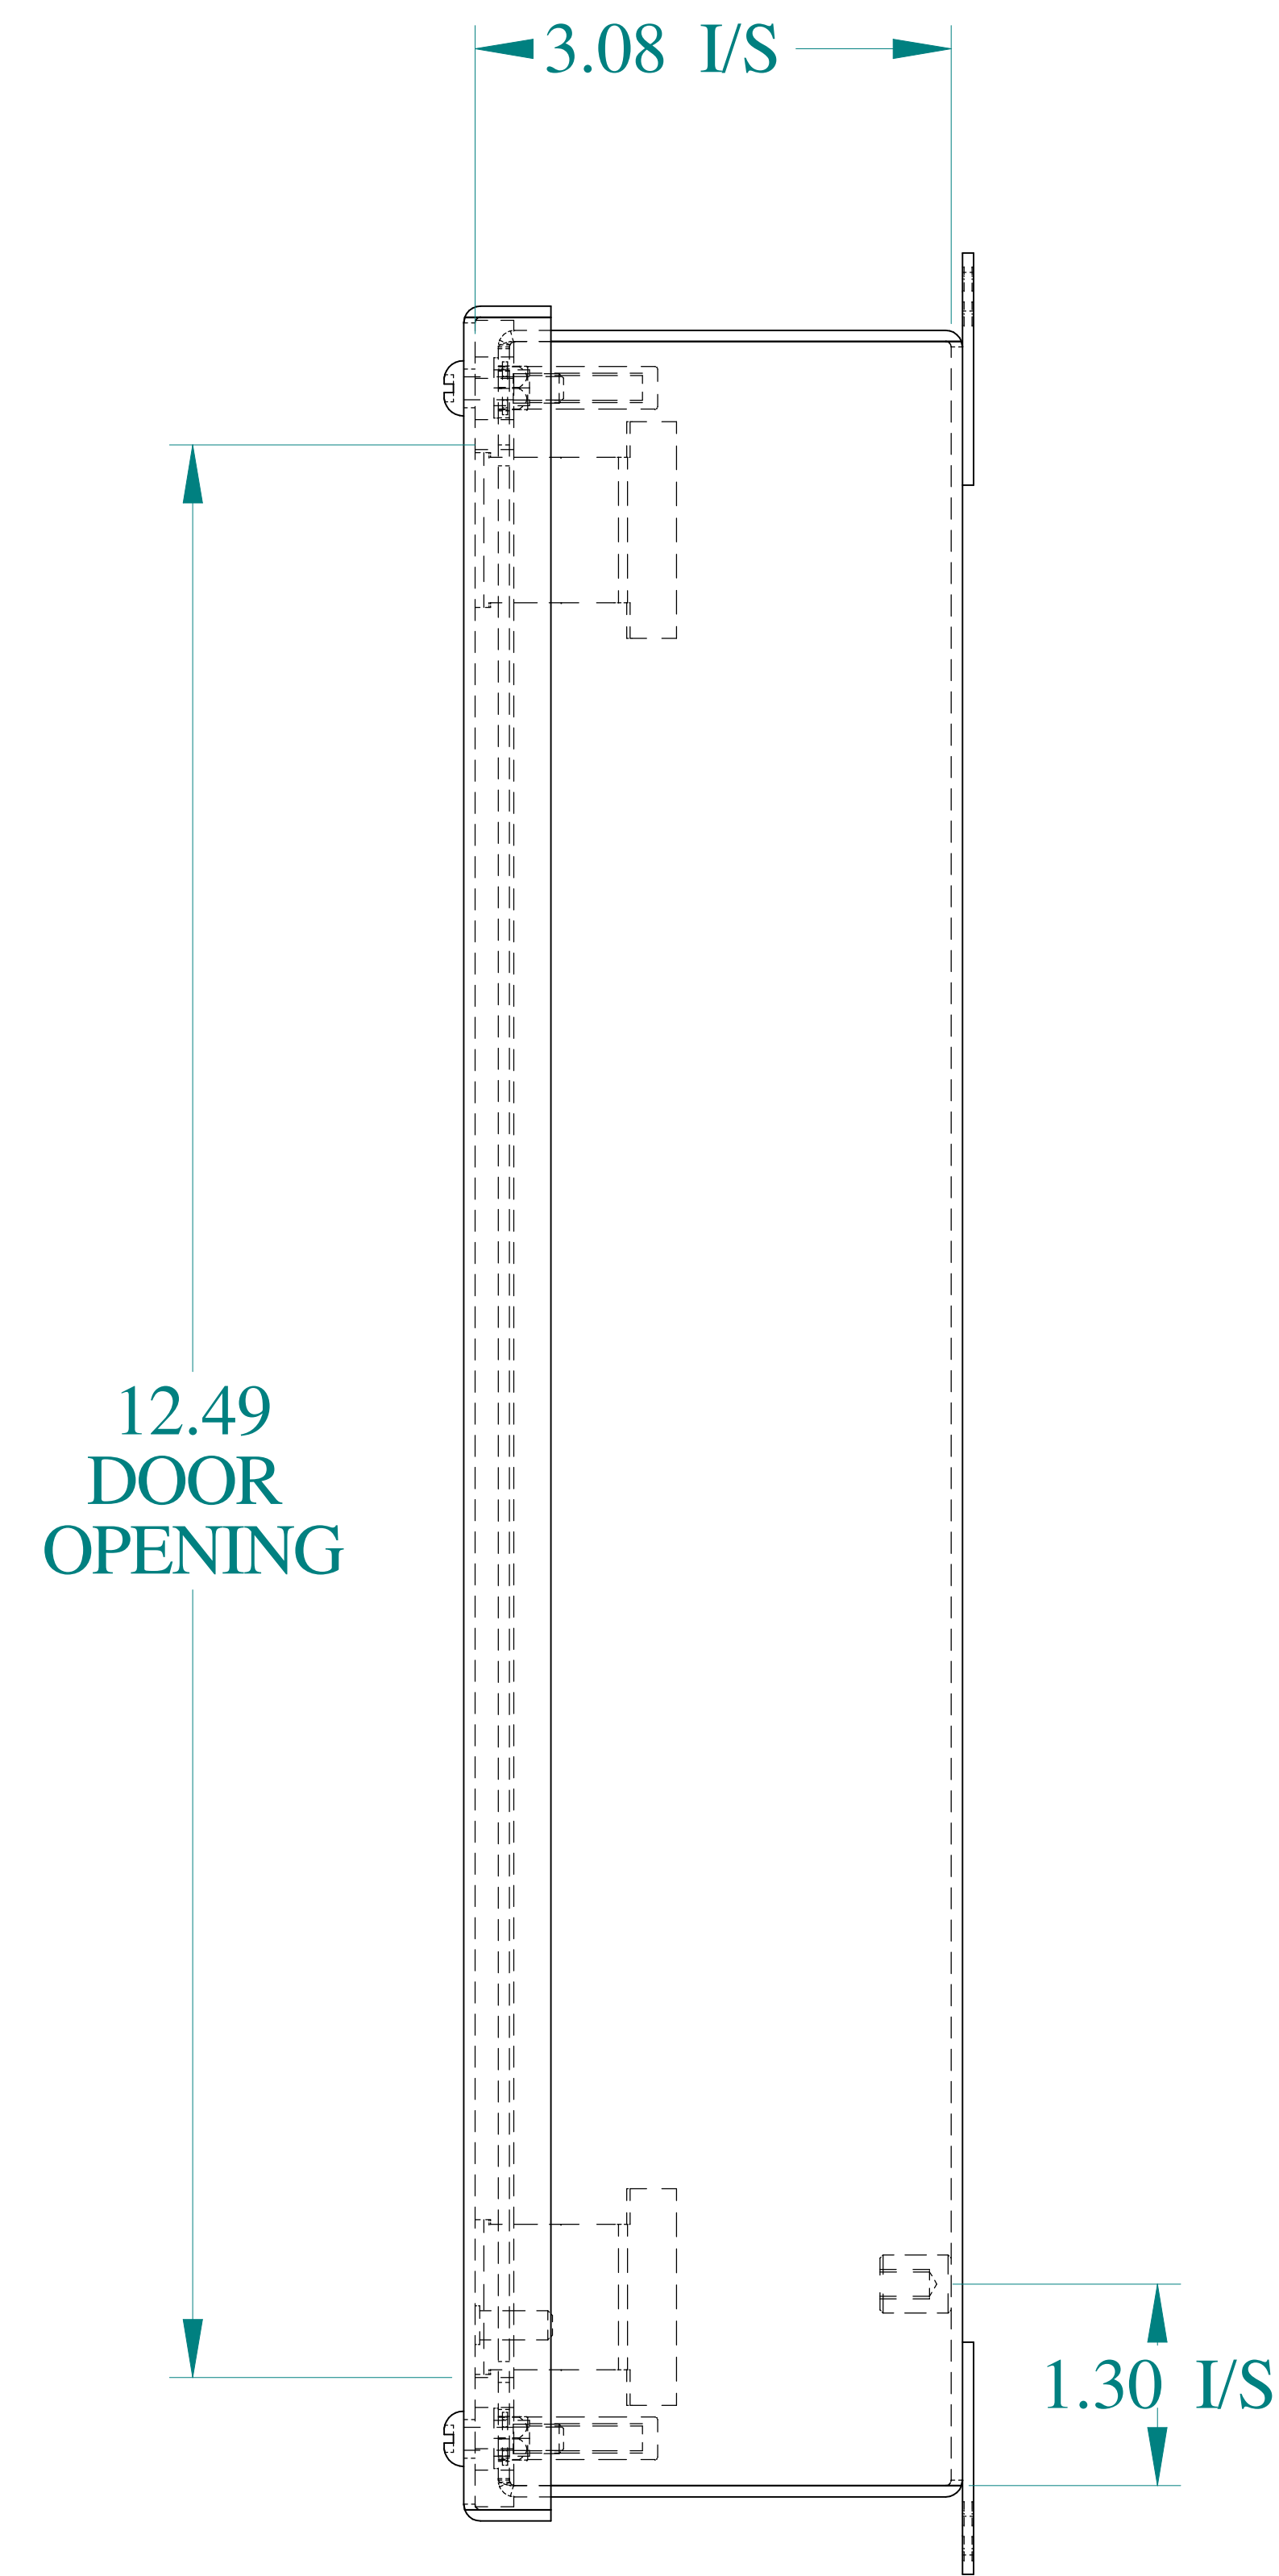

TOP VIEW

SIDE VIEW

FRONT VIEW

SIDE VIEW

BACK VIEW

BOTTOM VIEW

ISOMETRIC VIEWS

Data subject to change without notice.

Part # : 1436V

Date : Oct. 29, 2018

Link: www.hammf.com/1436V