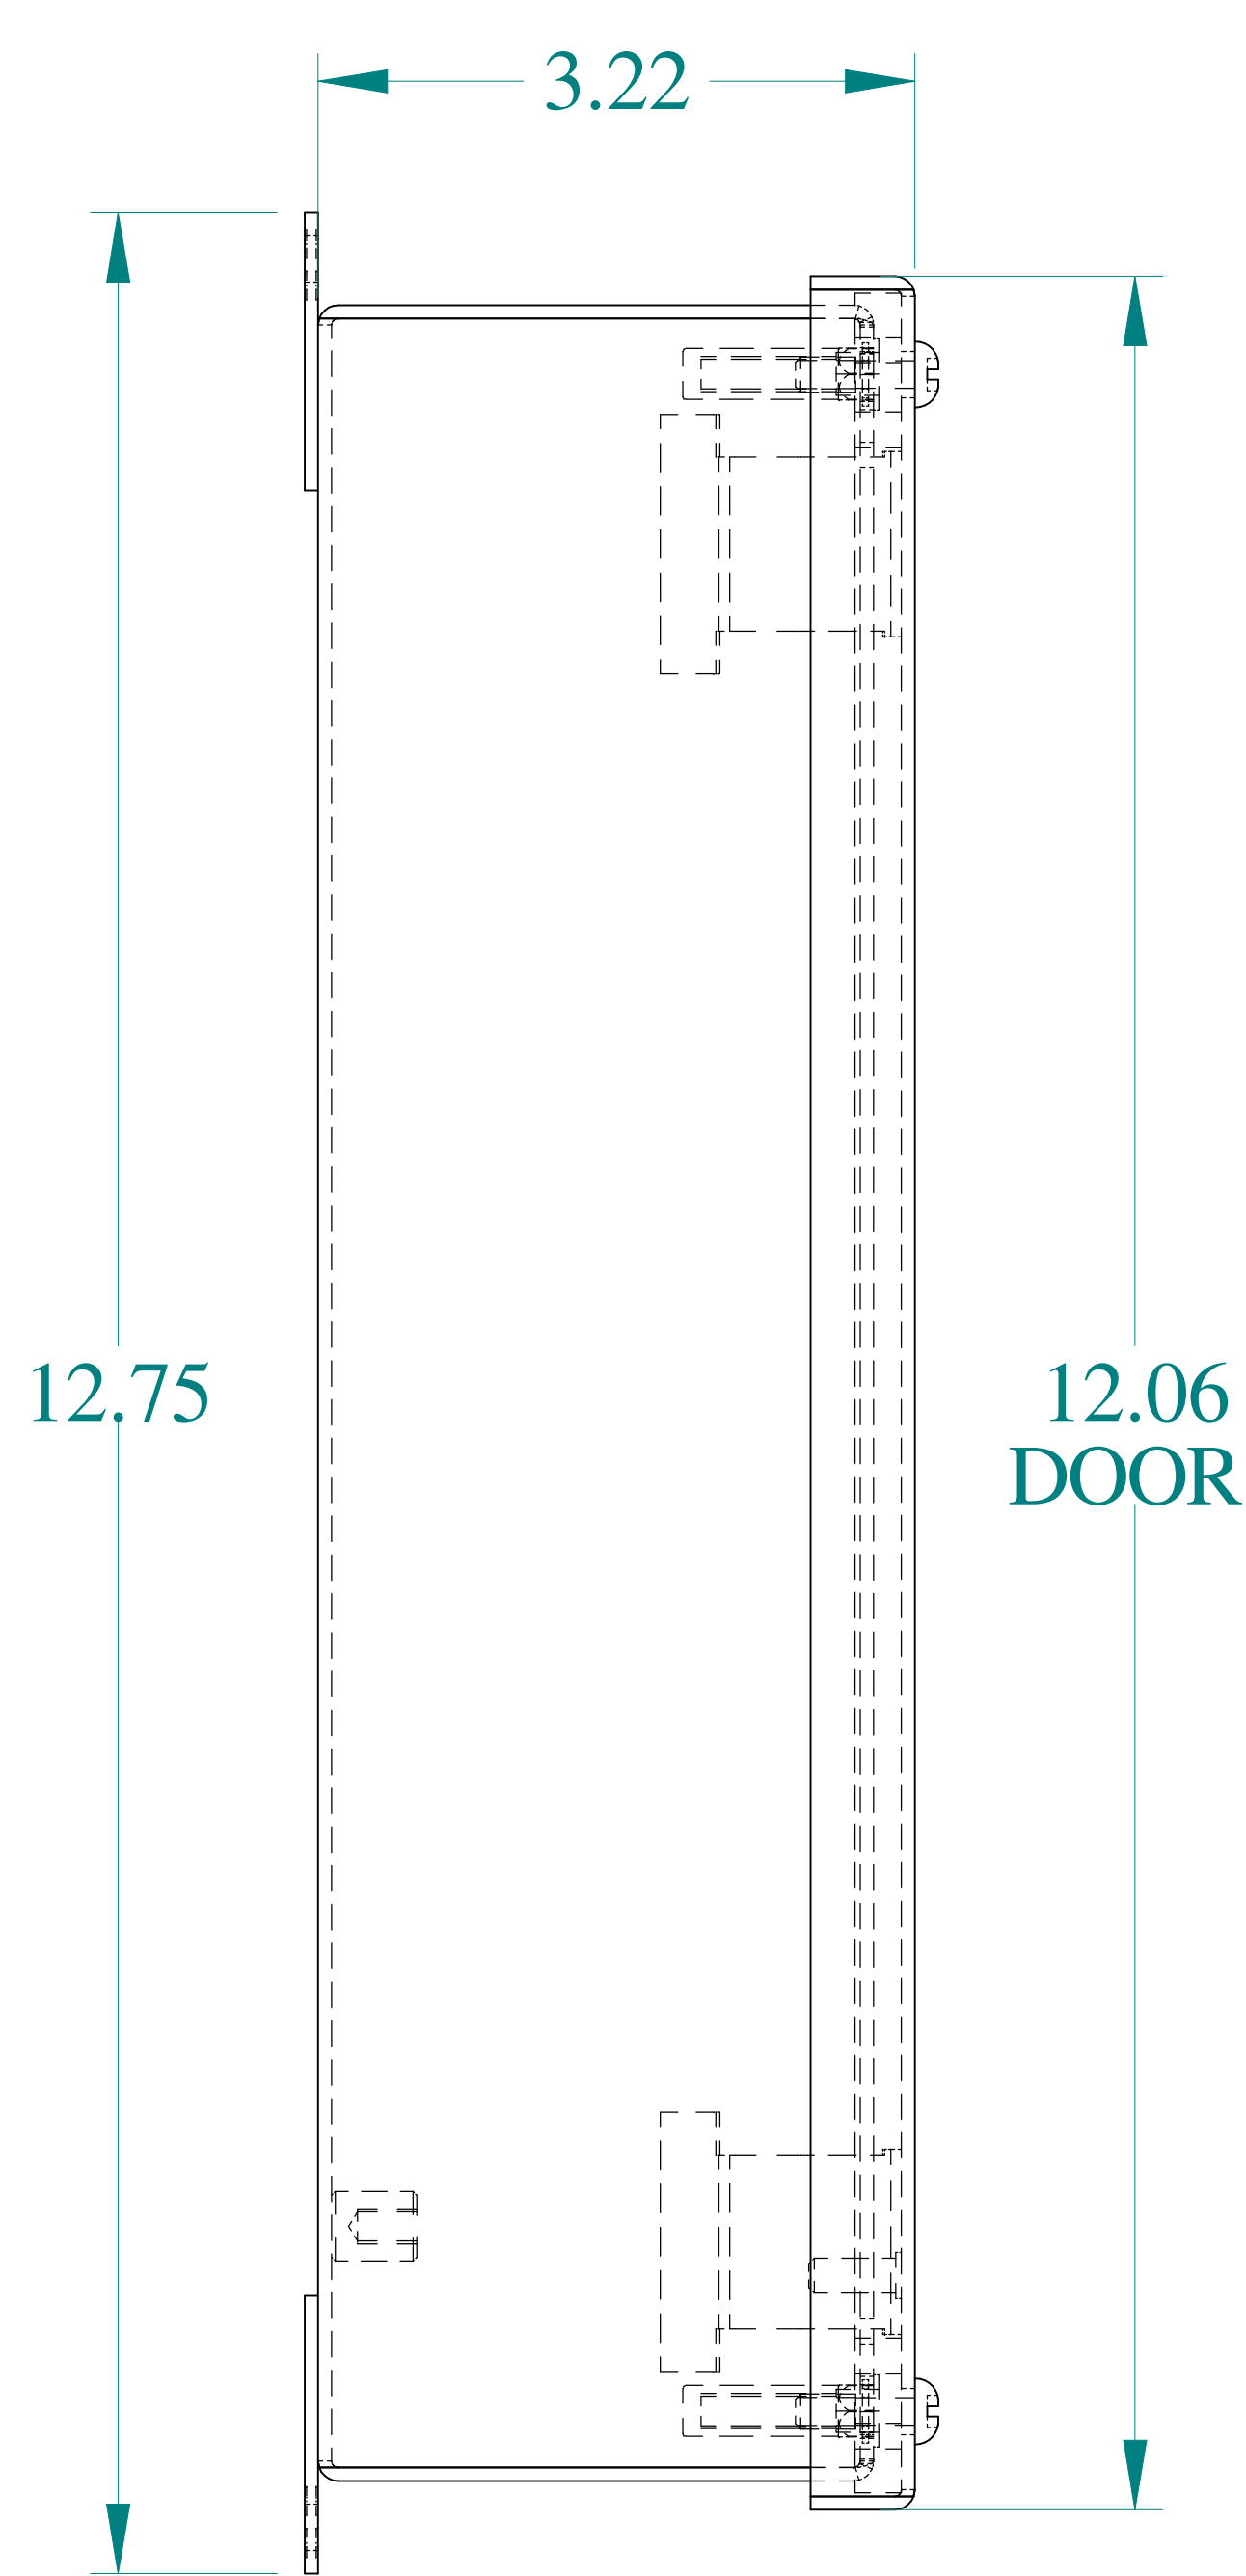

TOP VIEW

ISOMETRIC VIEWS

SIDE VIEW

FRONT VIEW

SIDE VIEW

BACK VIEW

BOTTOM VIEW

Data subject to change without notice.

Part # : 1436S

Date : Oct. 29, 2018

Link: www.hamfmfg.com/1436S