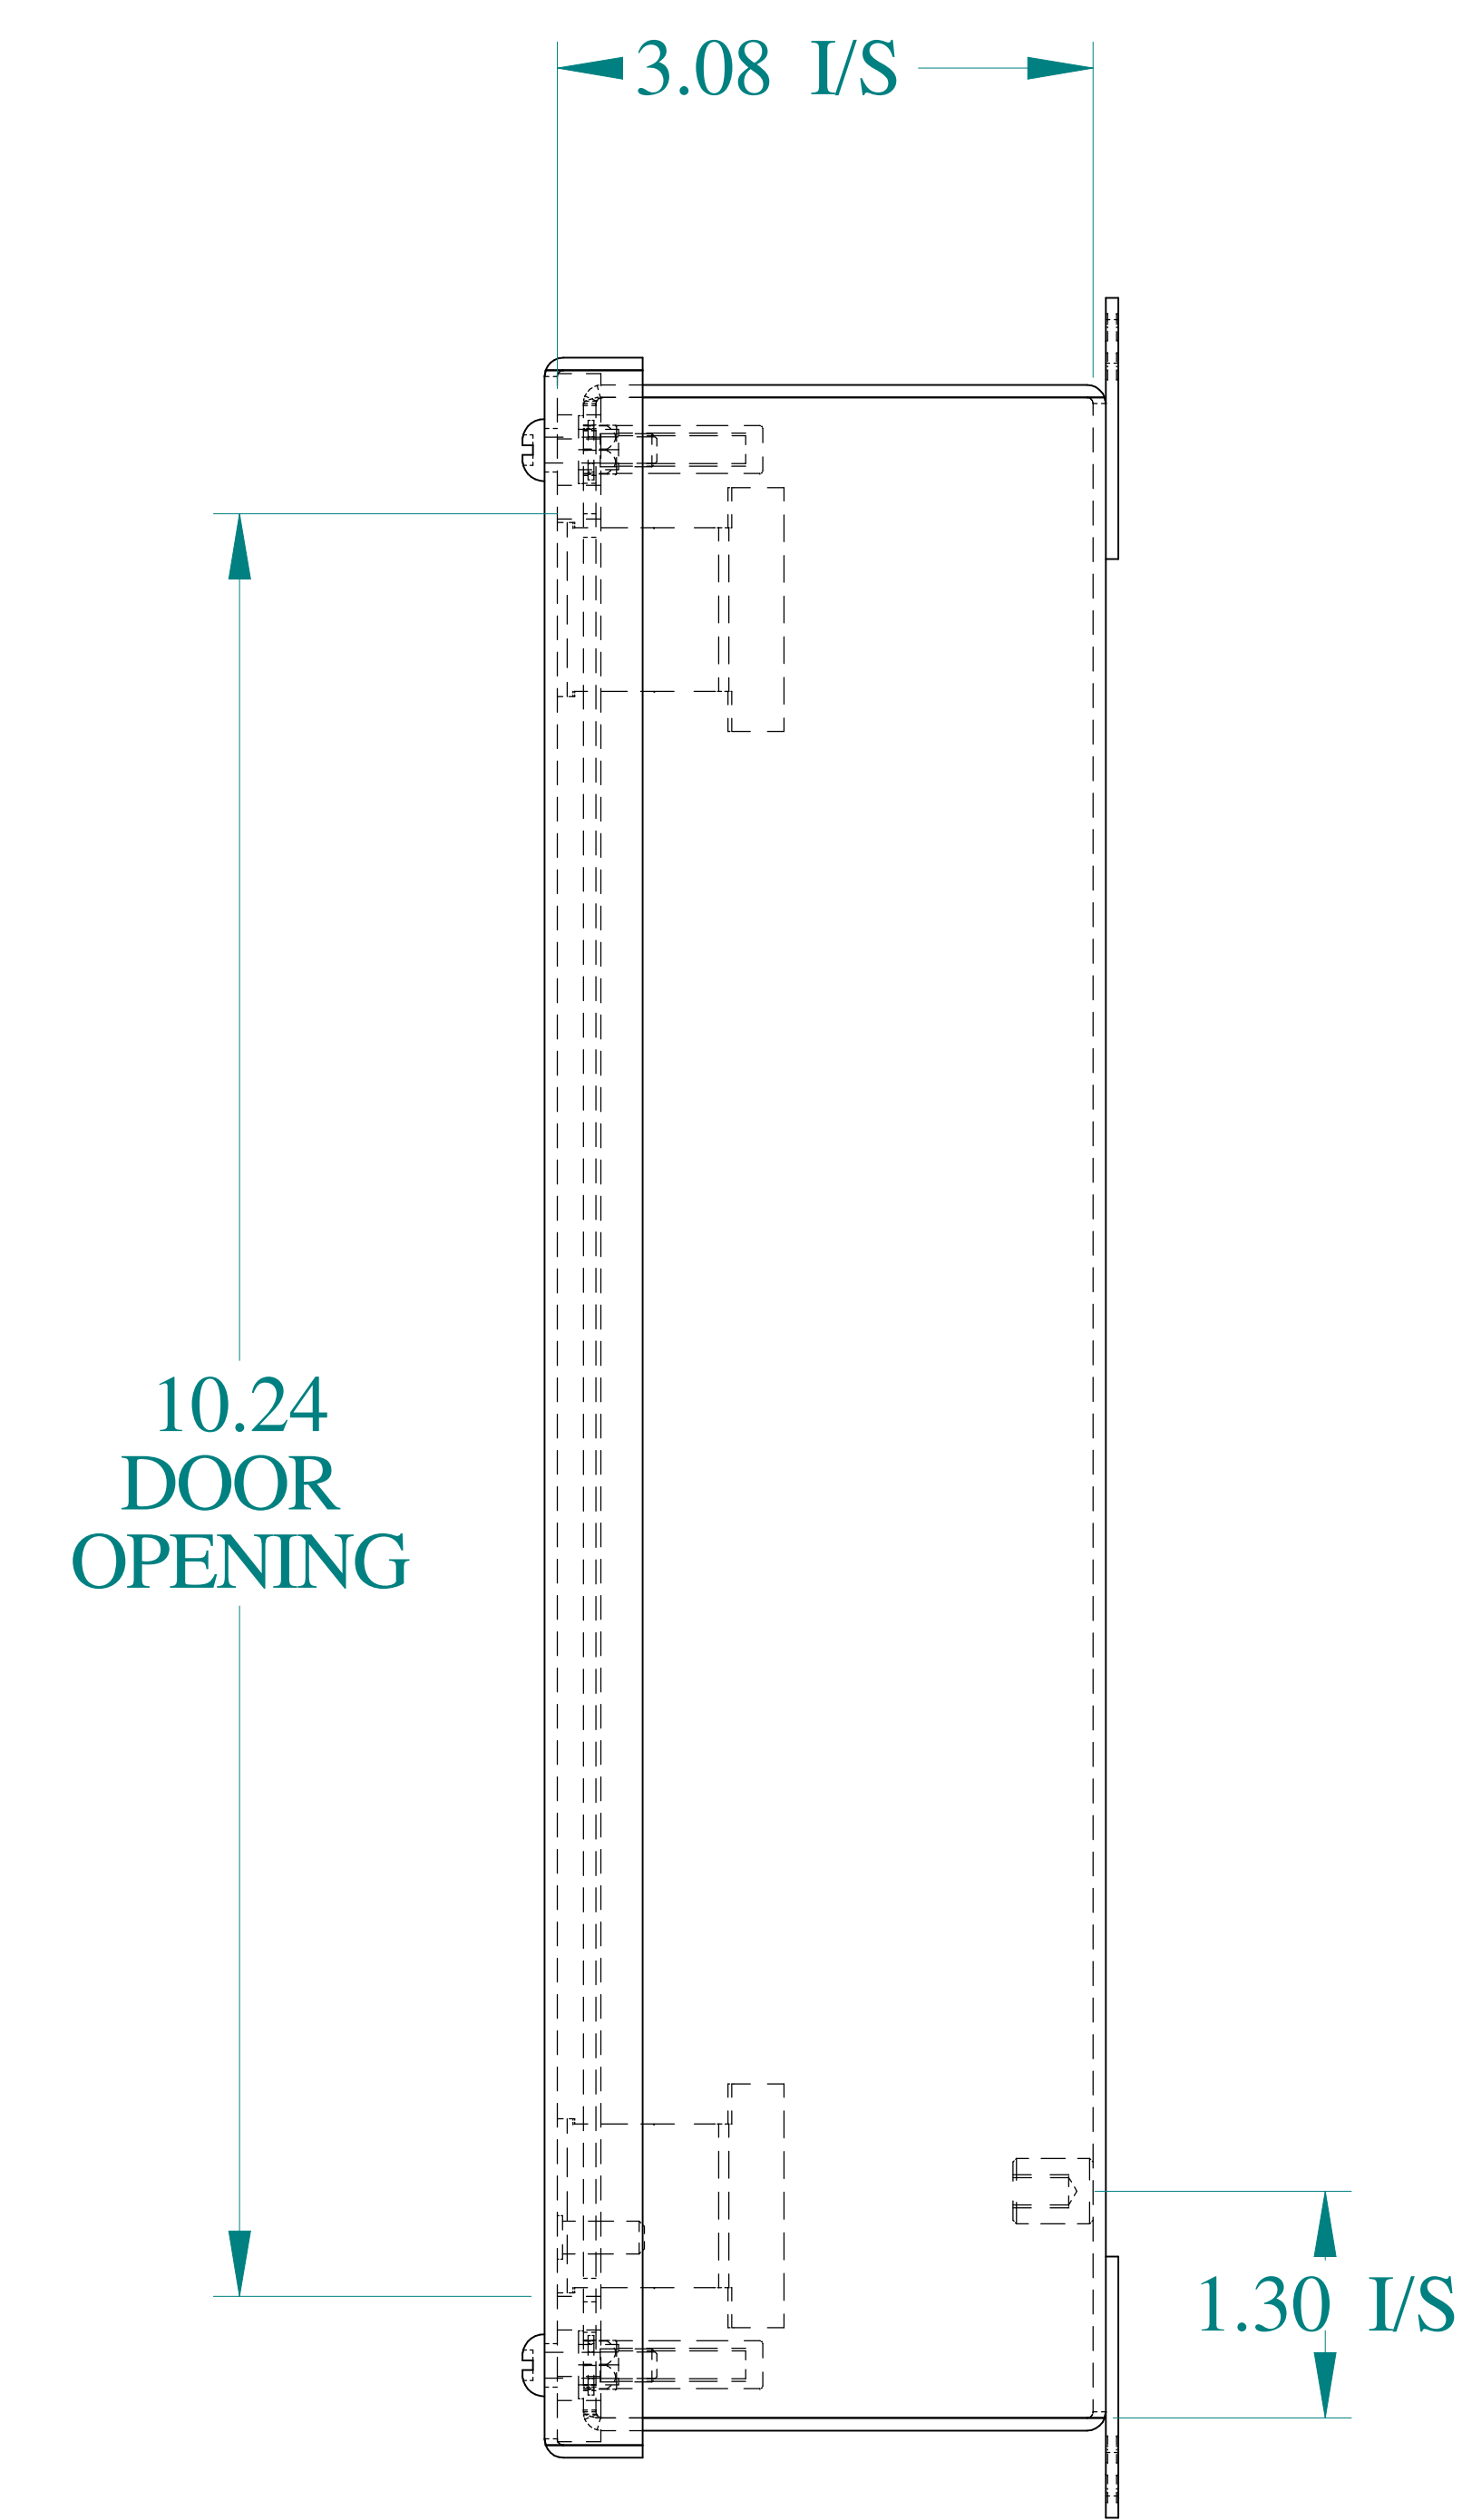

TOP VIEW

ISOMETRIC VIEWS

SIDE VIEW

FRONT VIEW

SIDE VIEW

BACK VIEW

BOTTOM VIEW

Data subject to change without notice.

Part # : 1436S

Date : Oct. 29, 2018

Link: www.hamfmfg.com/1436S