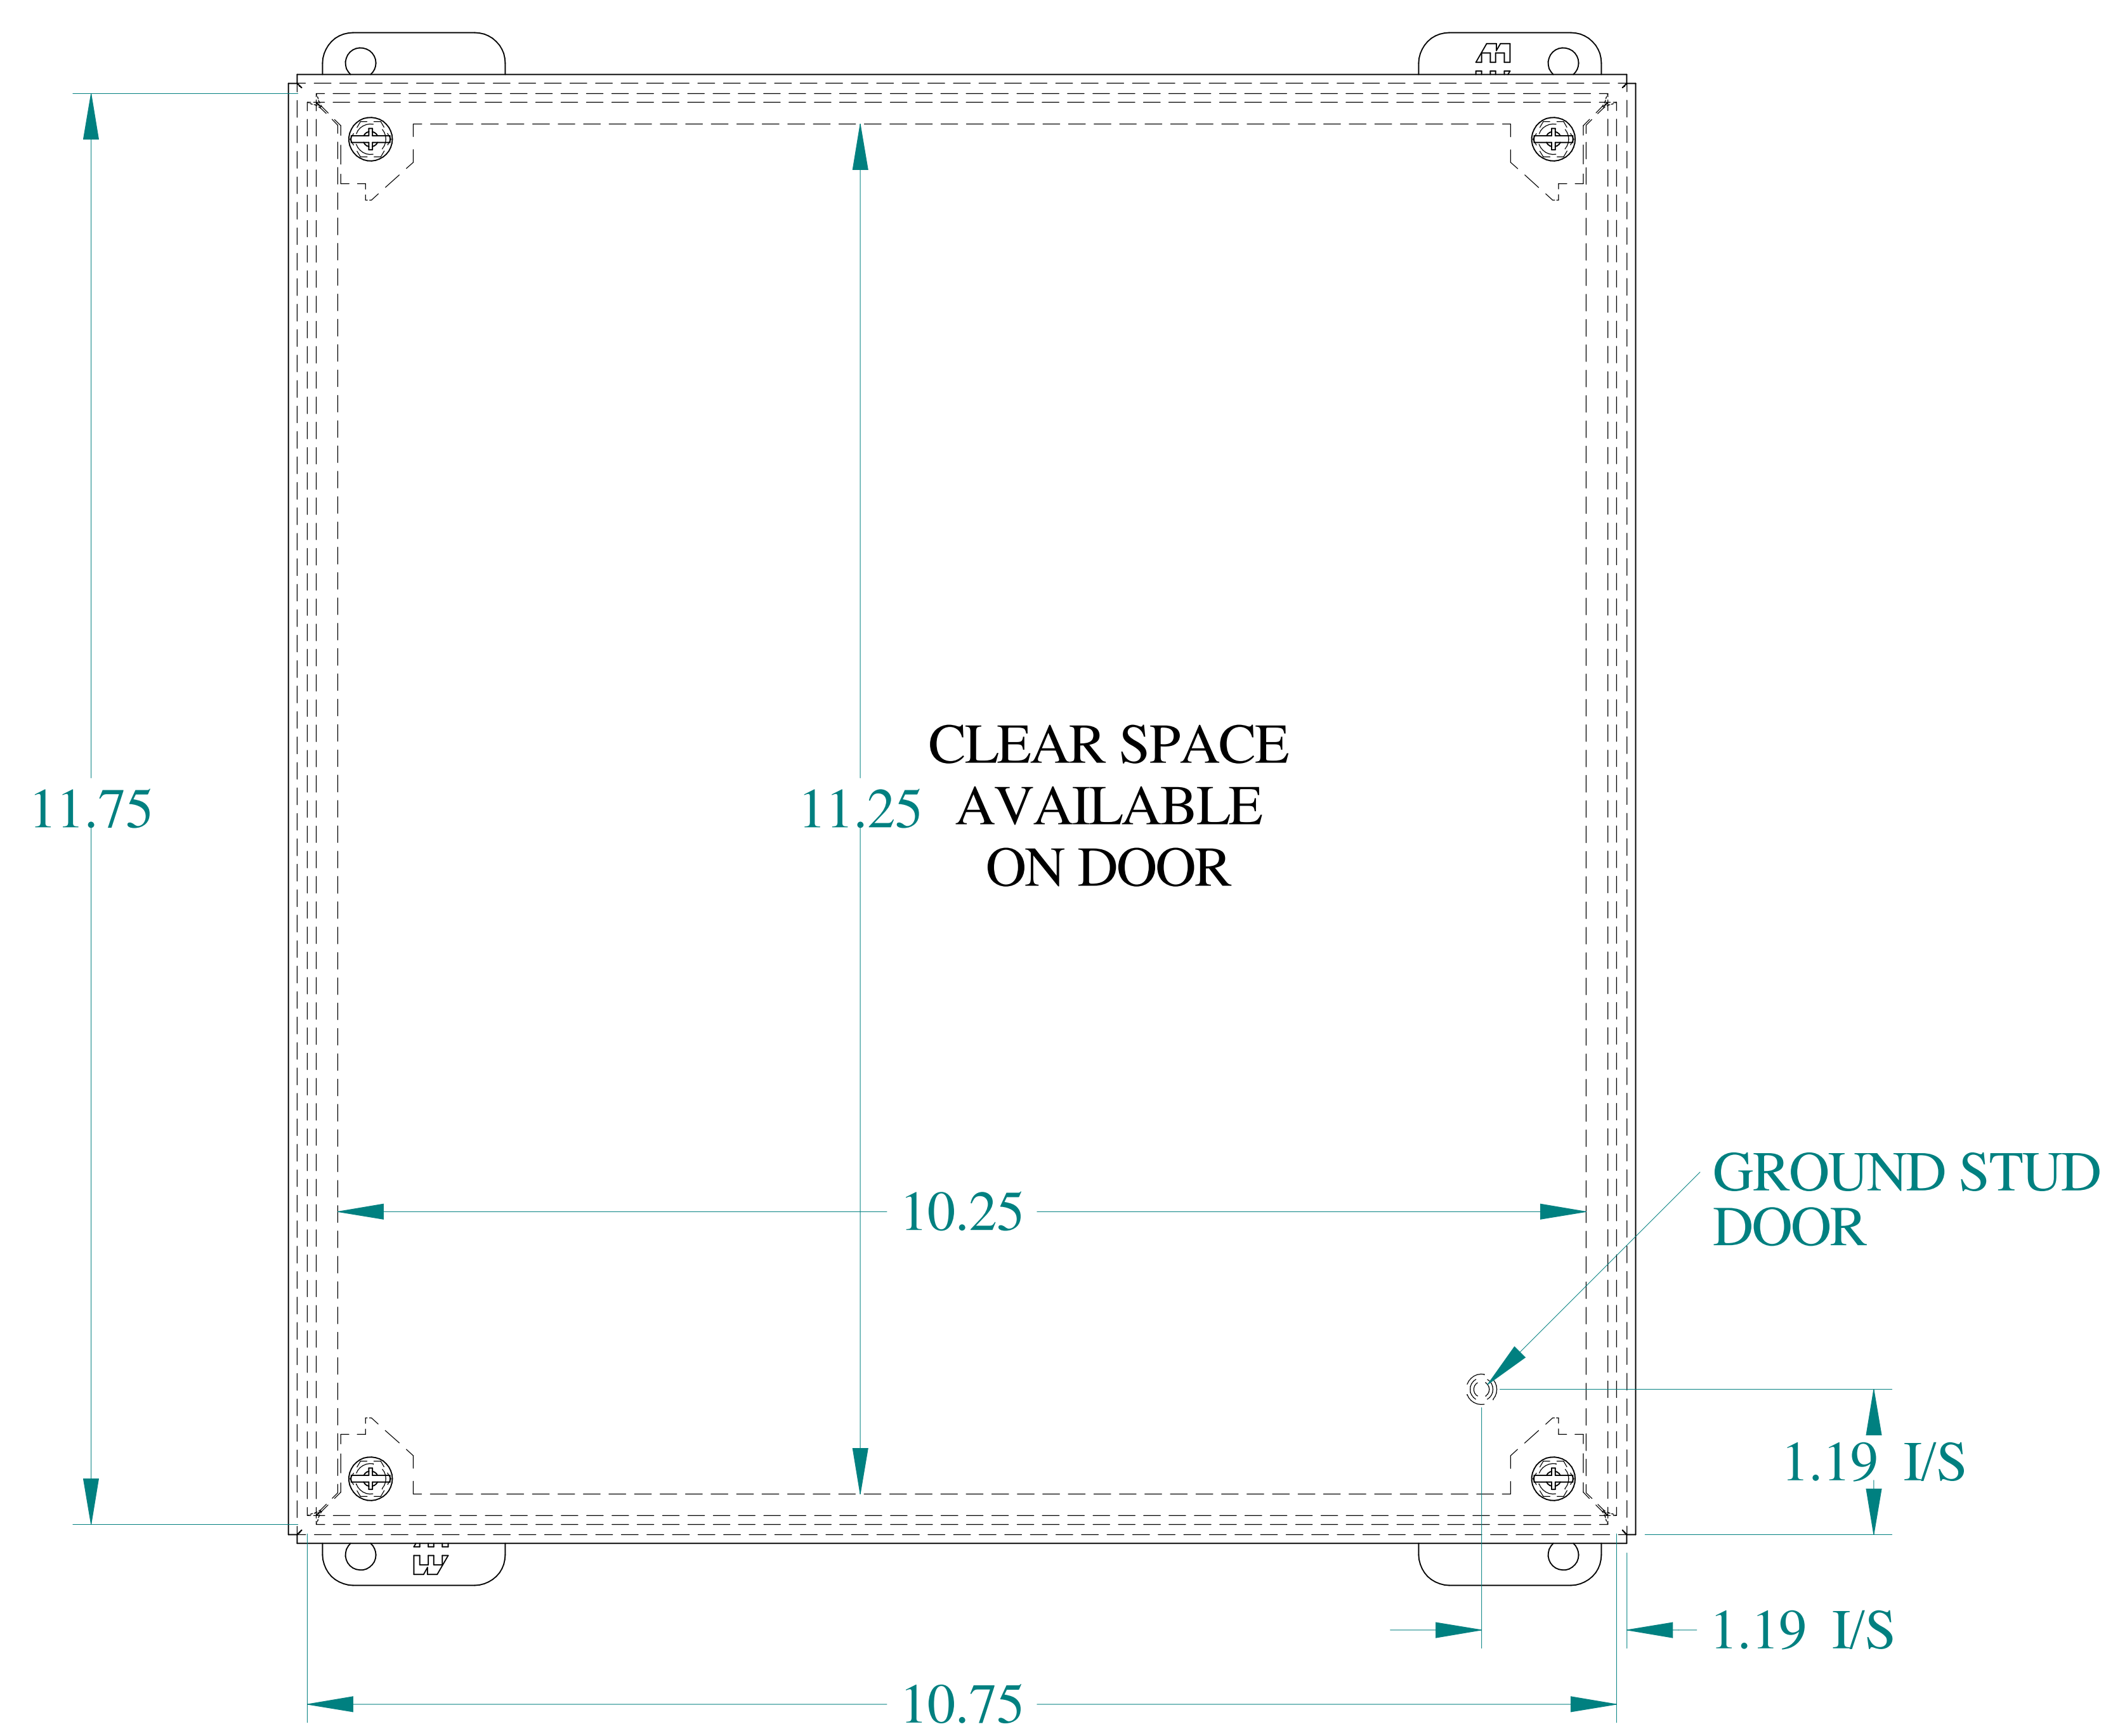

TOP VIEW

ISOMETRIC VIEWS

SIDE VIEW

FRONT VIEW

SIDE VIEW

BACK VIEW

BOTTOM VIEW

Data subject to change without notice.

Part # : 1436S

Date : Oct. 29, 2018

Link: www.hamfmfg.com/1436S