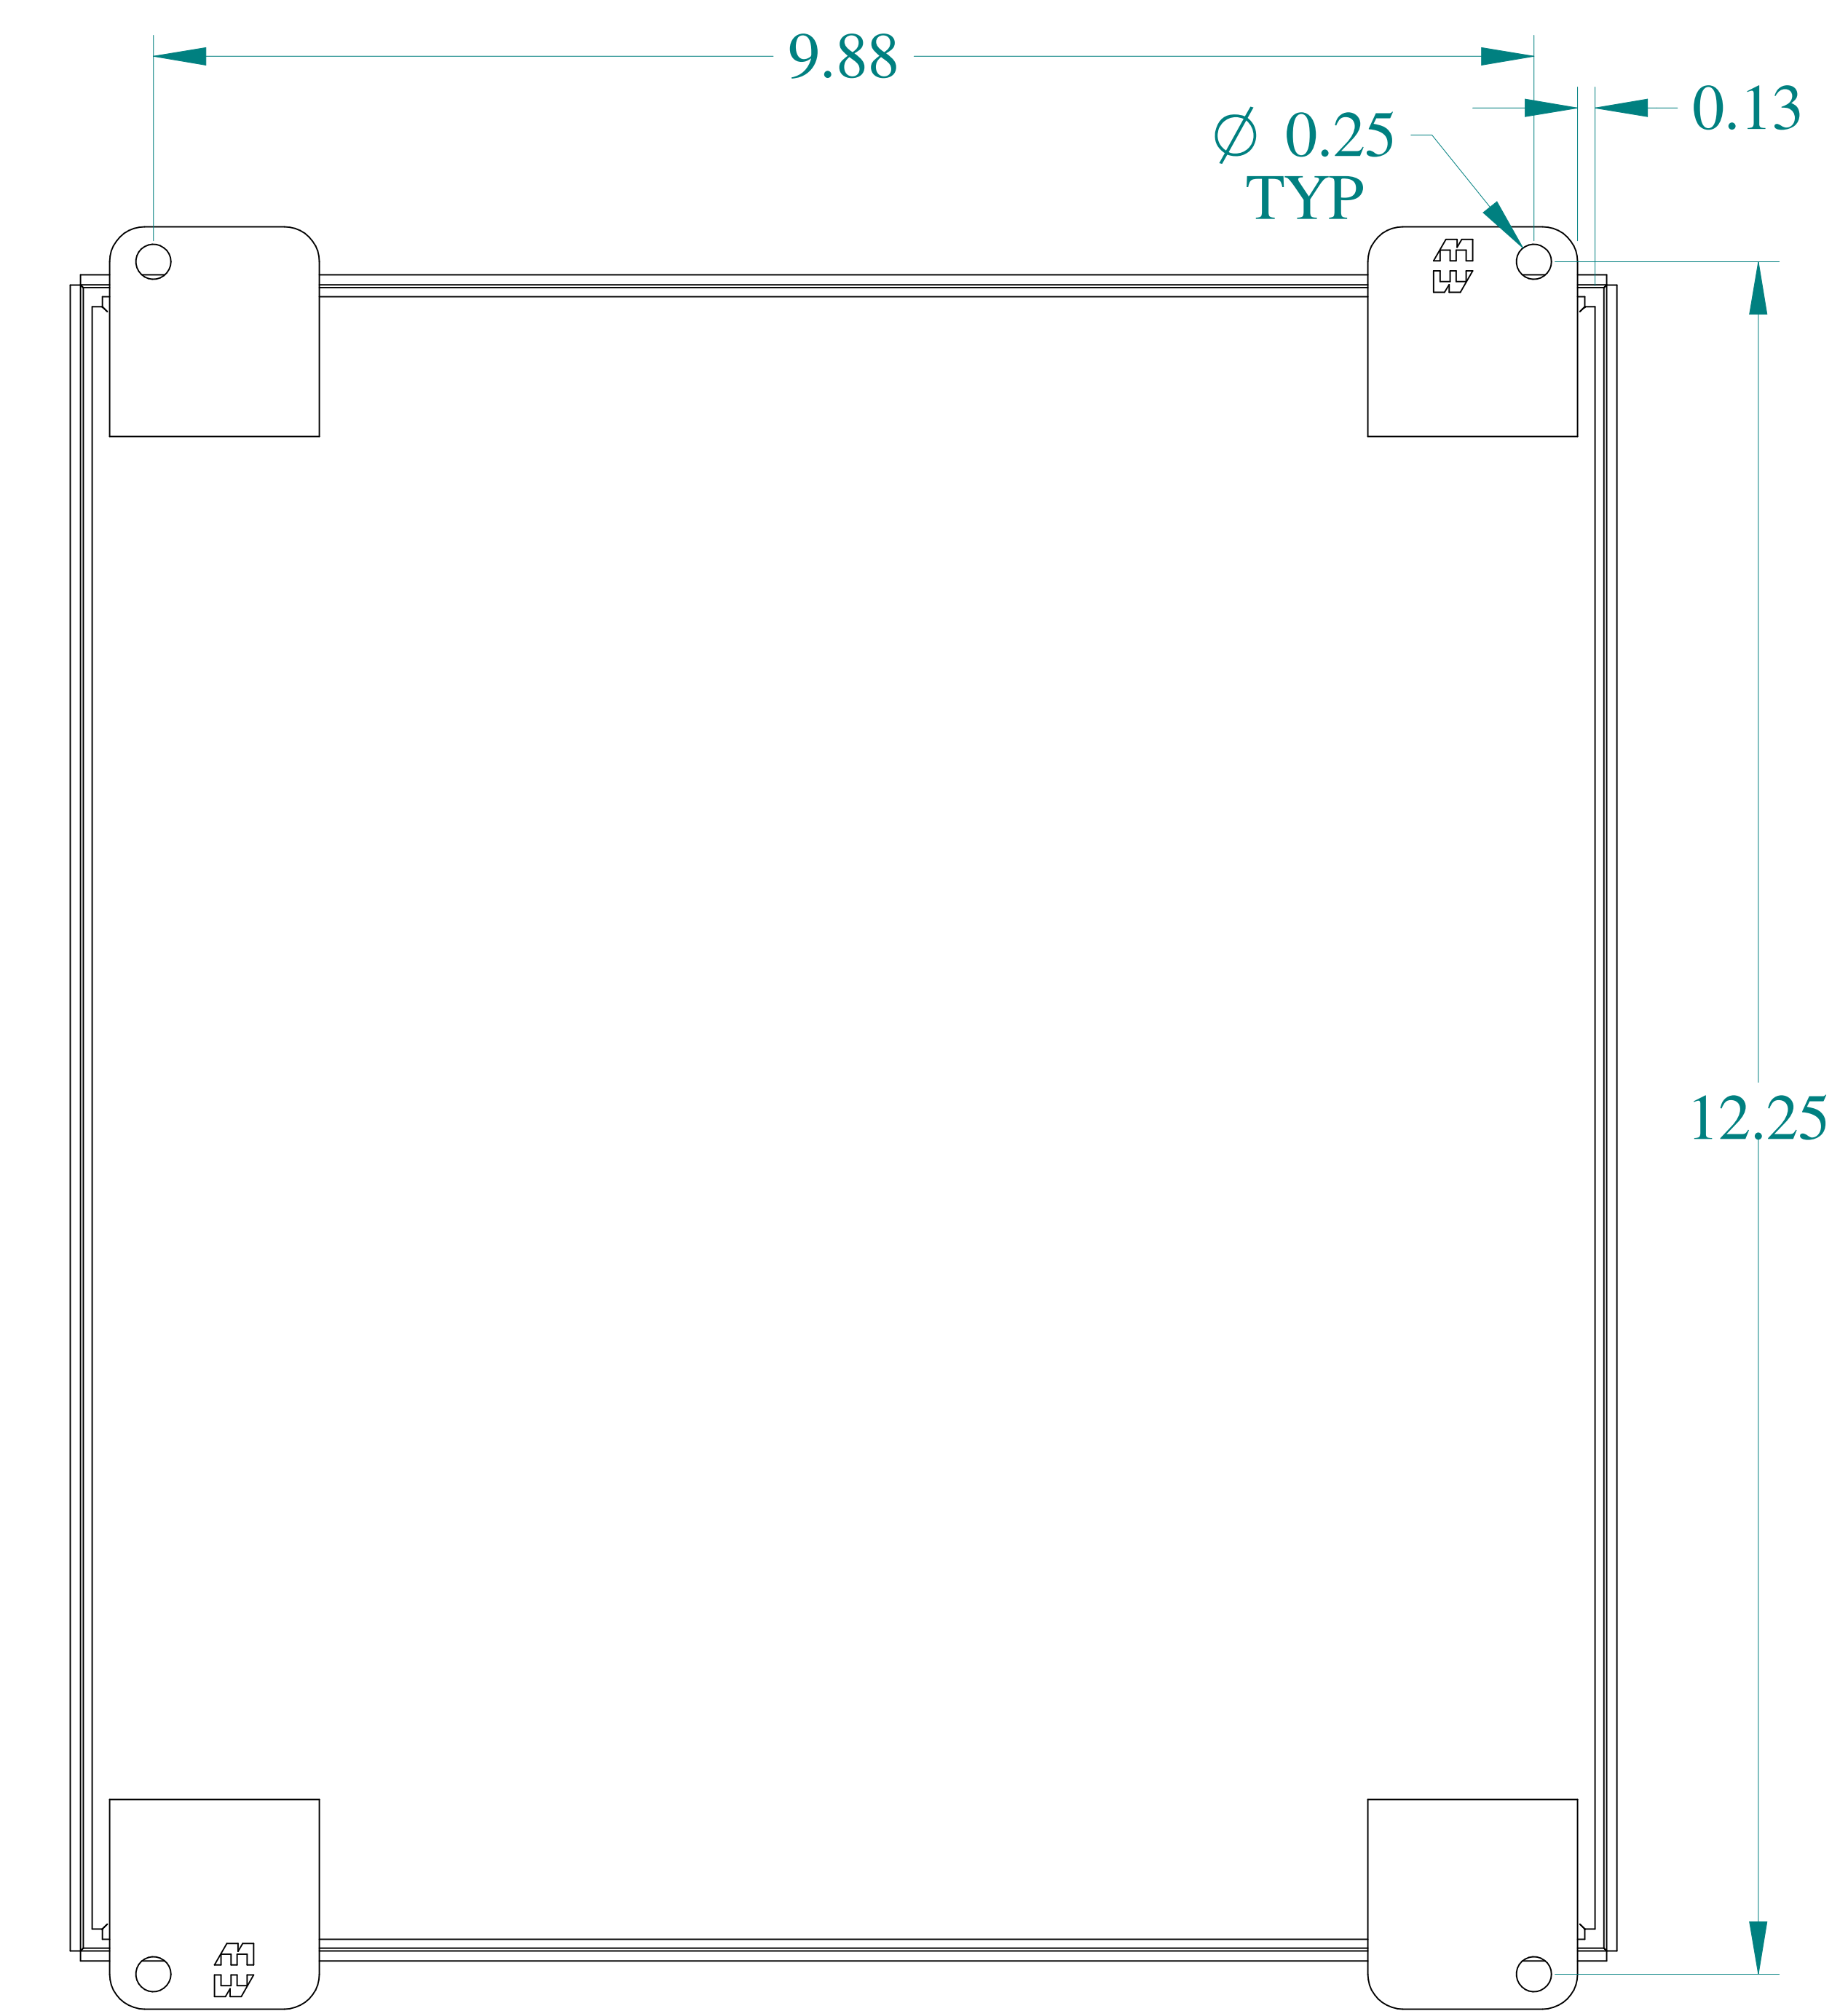

TOP VIEW

ISOMETRIC VIEWS

SIDE VIEW

FRONT VIEW

SIDE VIEW

BACK VIEW

BOTTOM VIEW

Data subject to change without notice.

Part # : 1436S

Date : Oct. 29, 2018

Link: www.hamfmfg.com/1436S