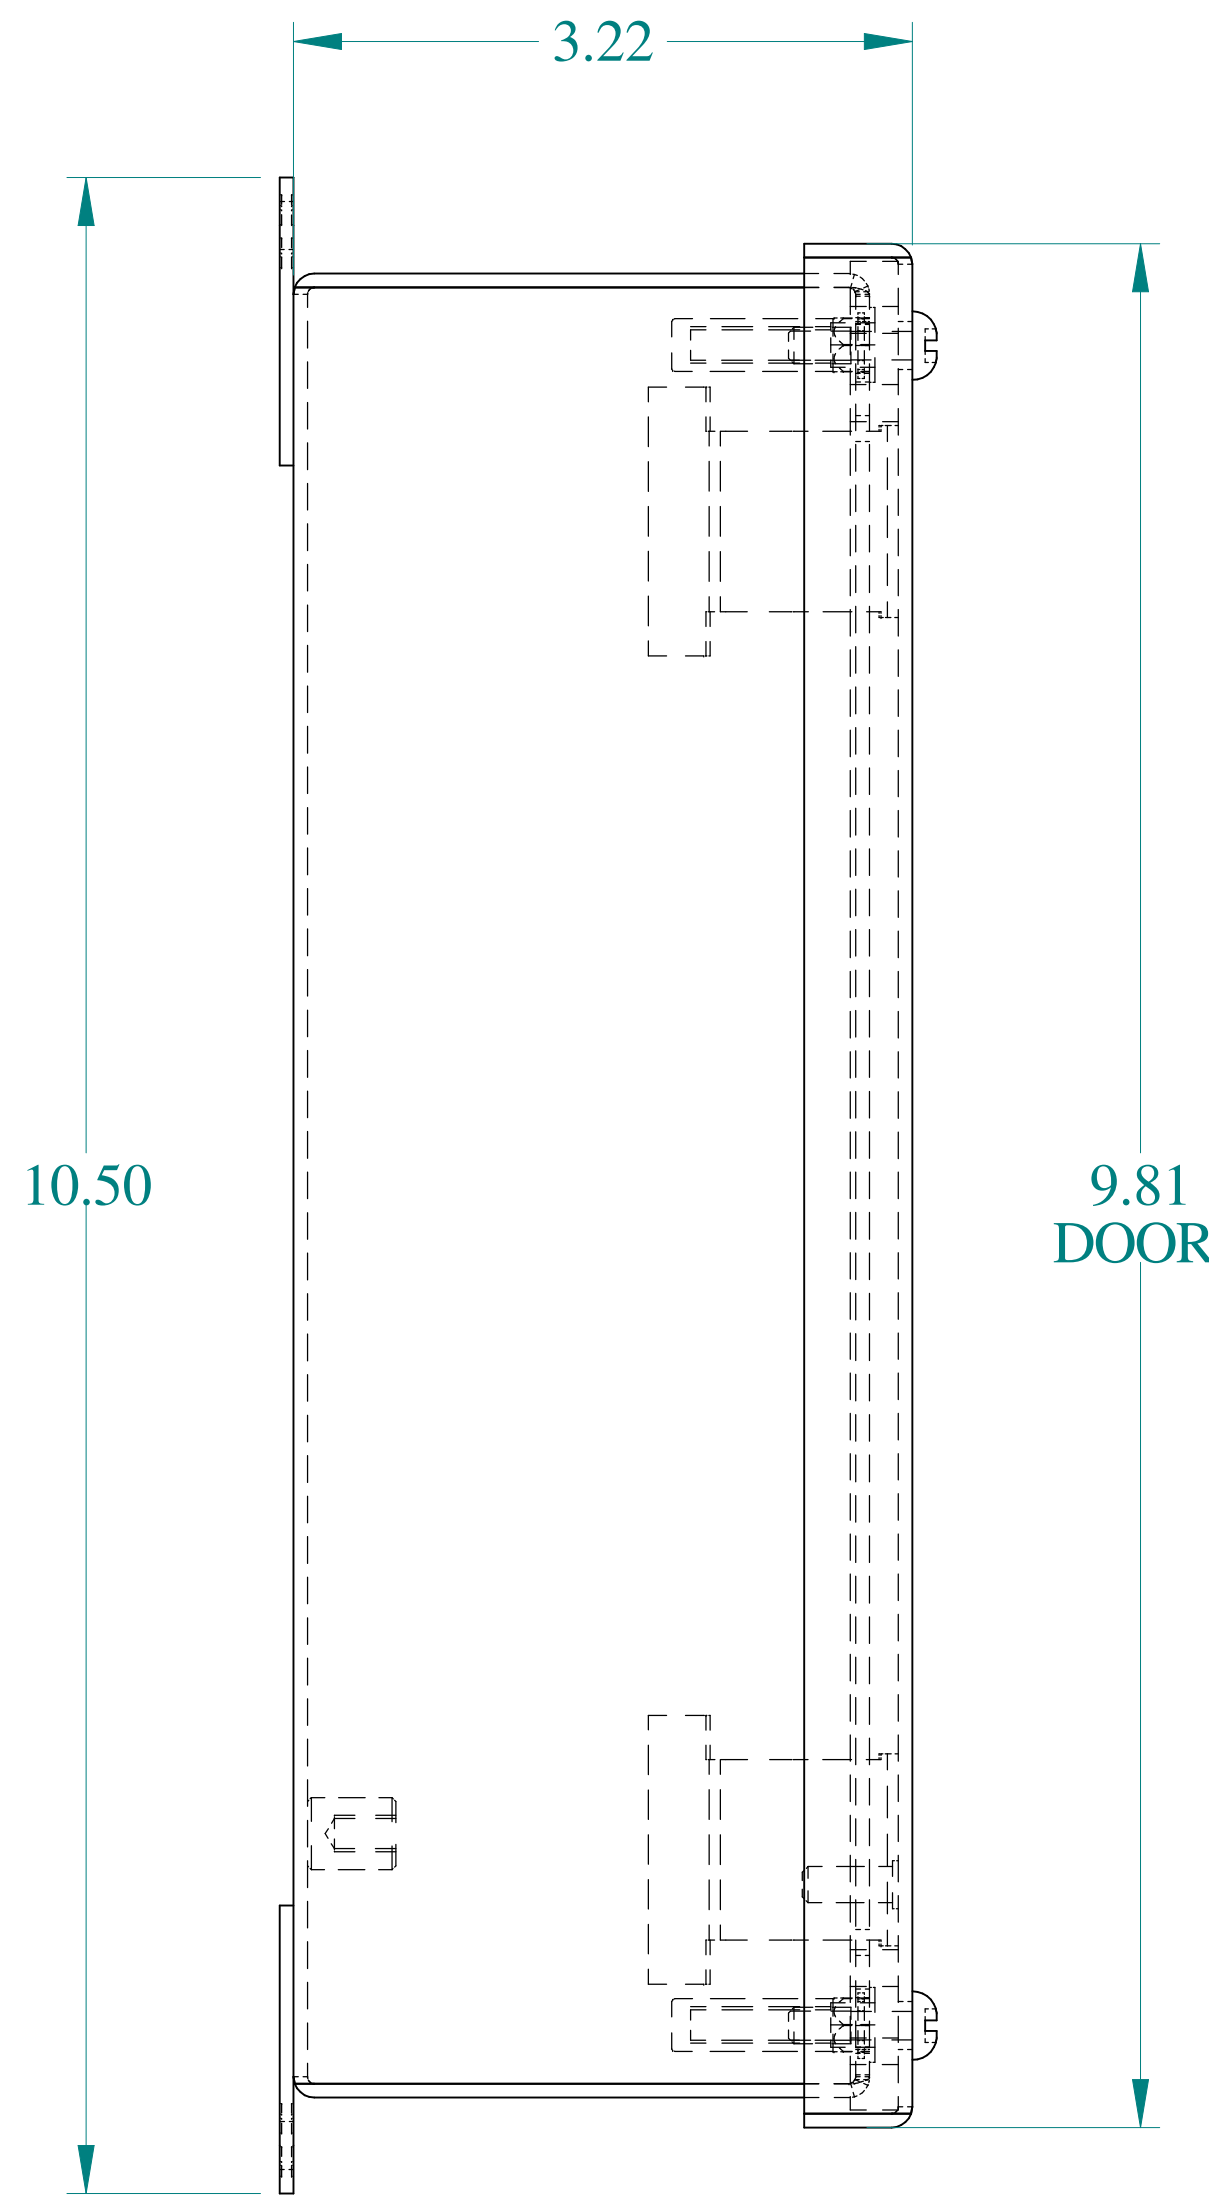

TOP VIEW

SIDE VIEW

FRONT VIEW

SIDE VIEW

BACK VIEW

BOTTOM VIEW

ISOMETRIC VIEWS

Data subject to change without notice.

Part # : 1436K

Date : Oct. 29, 2018

Link: www.hamfmfg.com/1436K