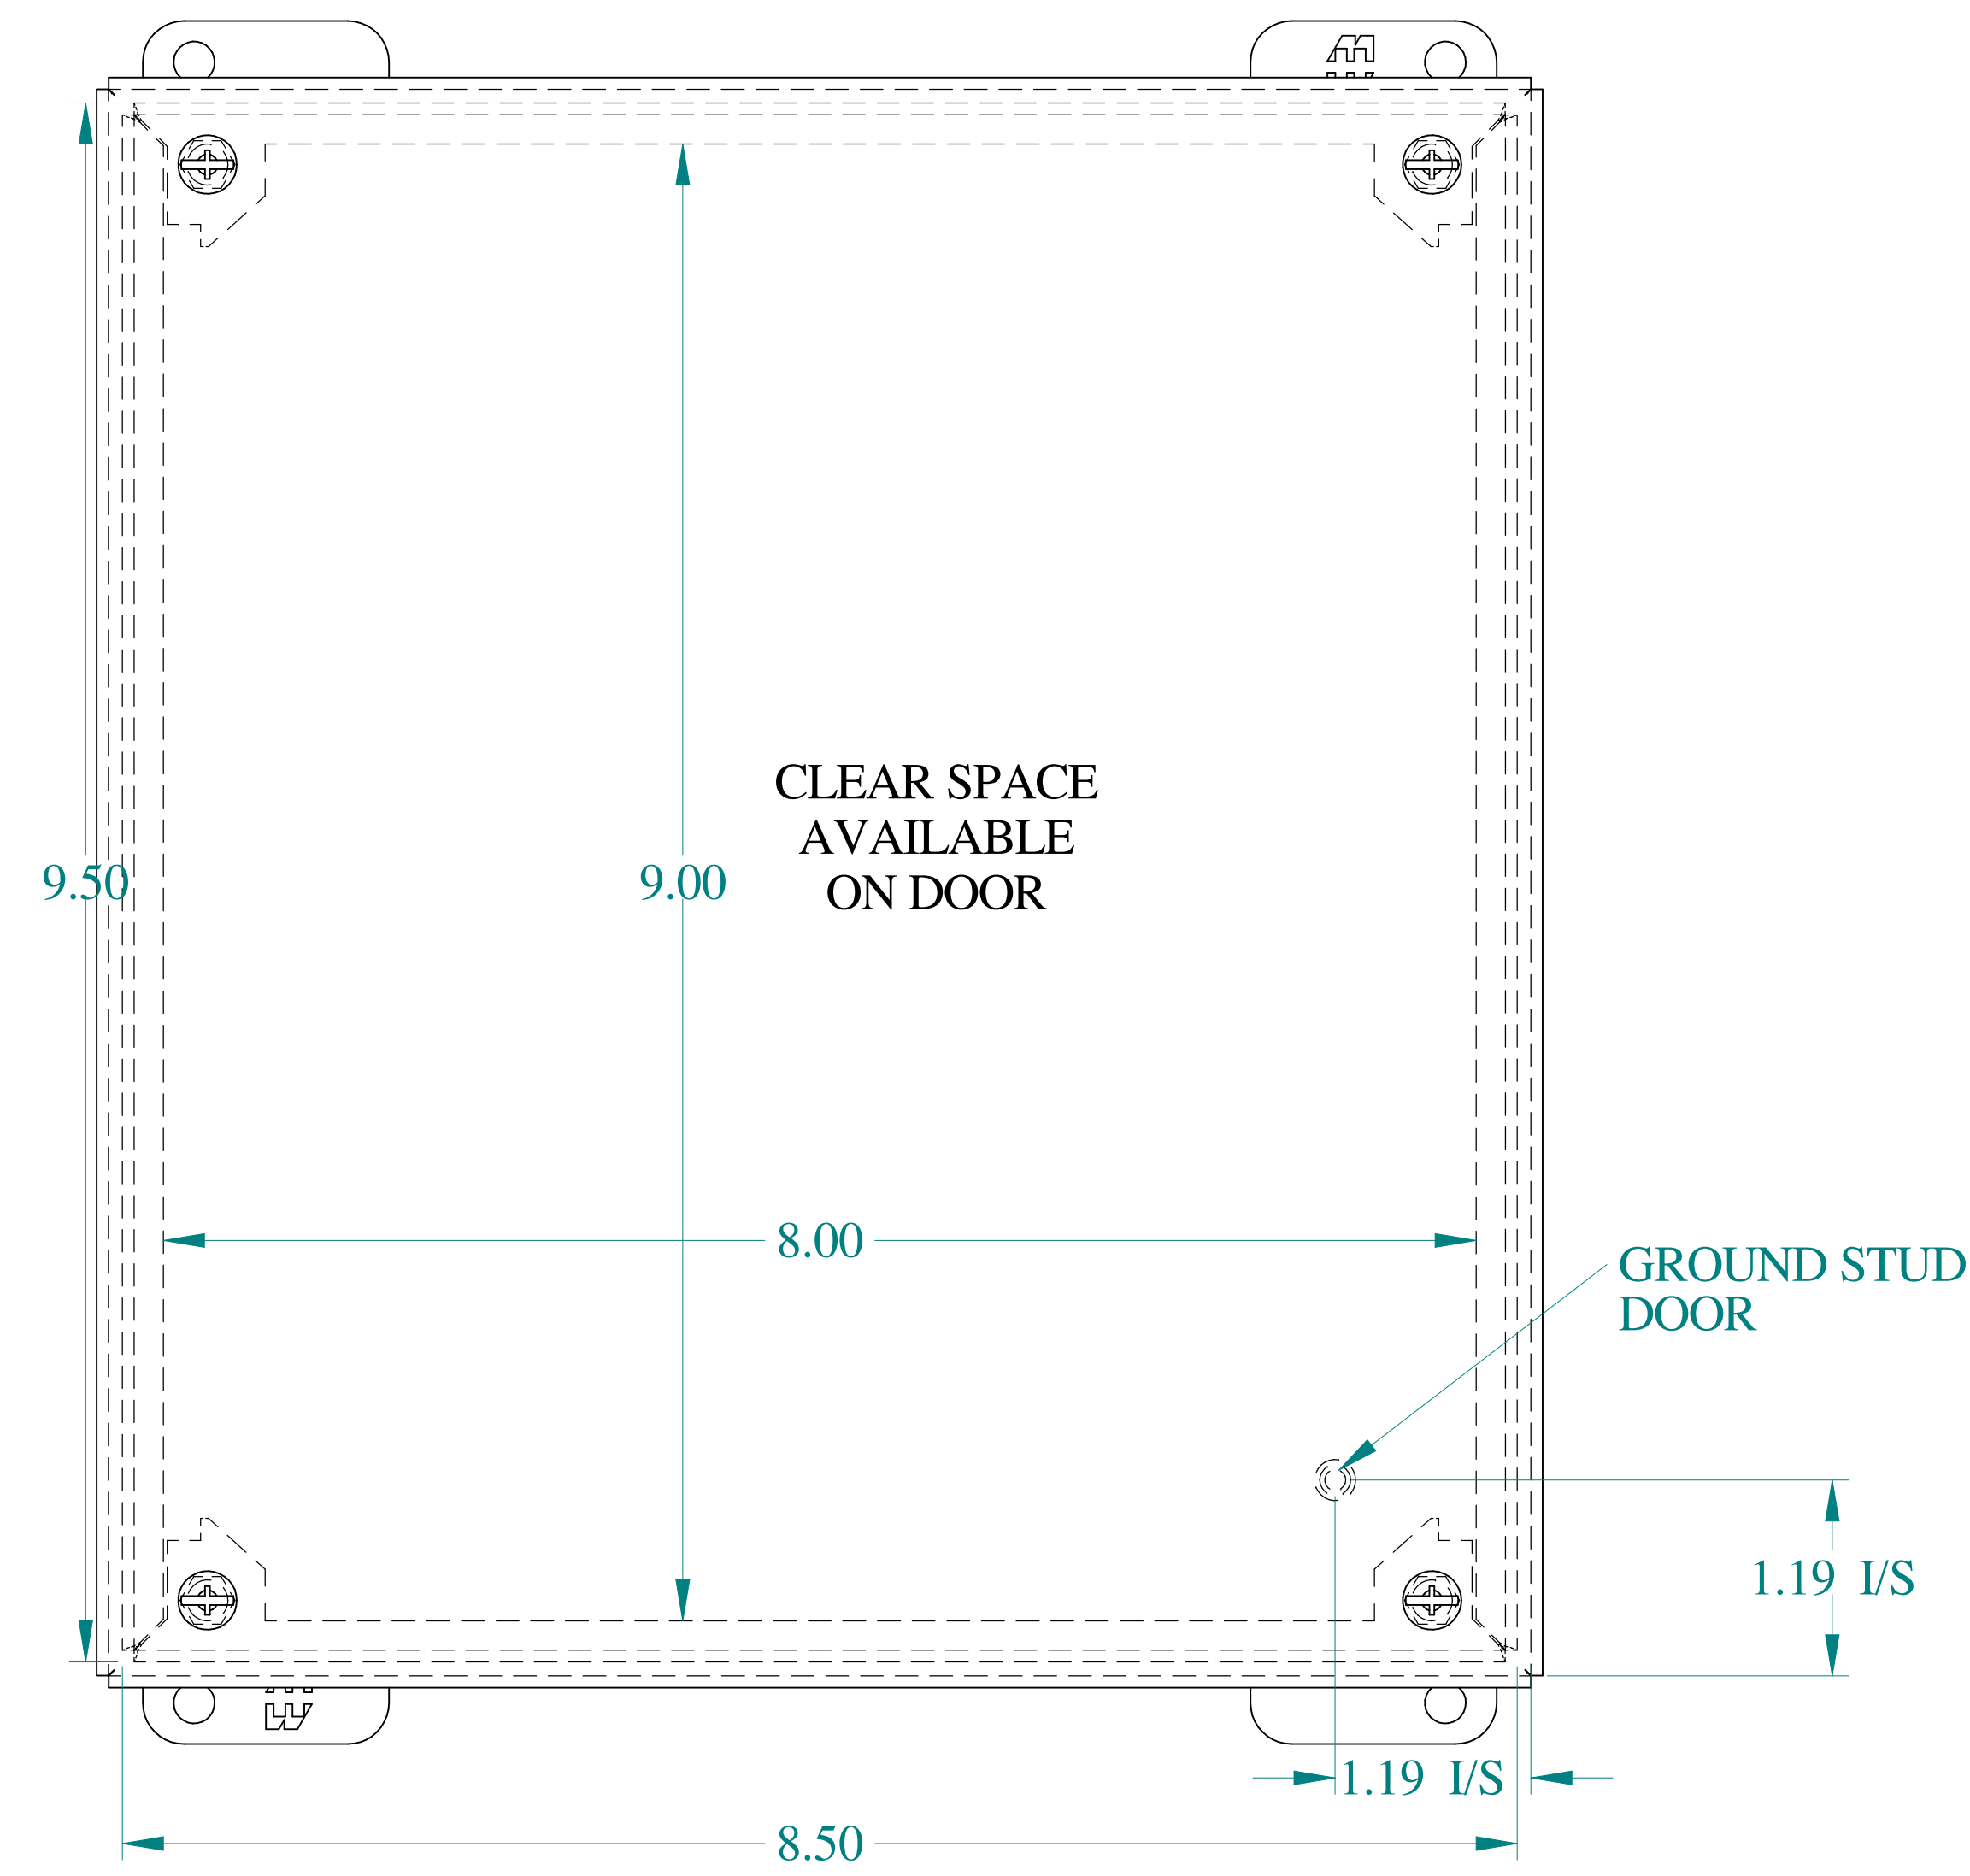

TOP VIEW

SIDE VIEW

FRONT VIEW

SIDE VIEW

BACK VIEW

BOTTOM VIEW

ISOMETRIC VIEWS

Data subject to change without notice.

Part # : 1436K

Date : Oct. 29, 2018

Link: www.hamfmfg.com/1436K