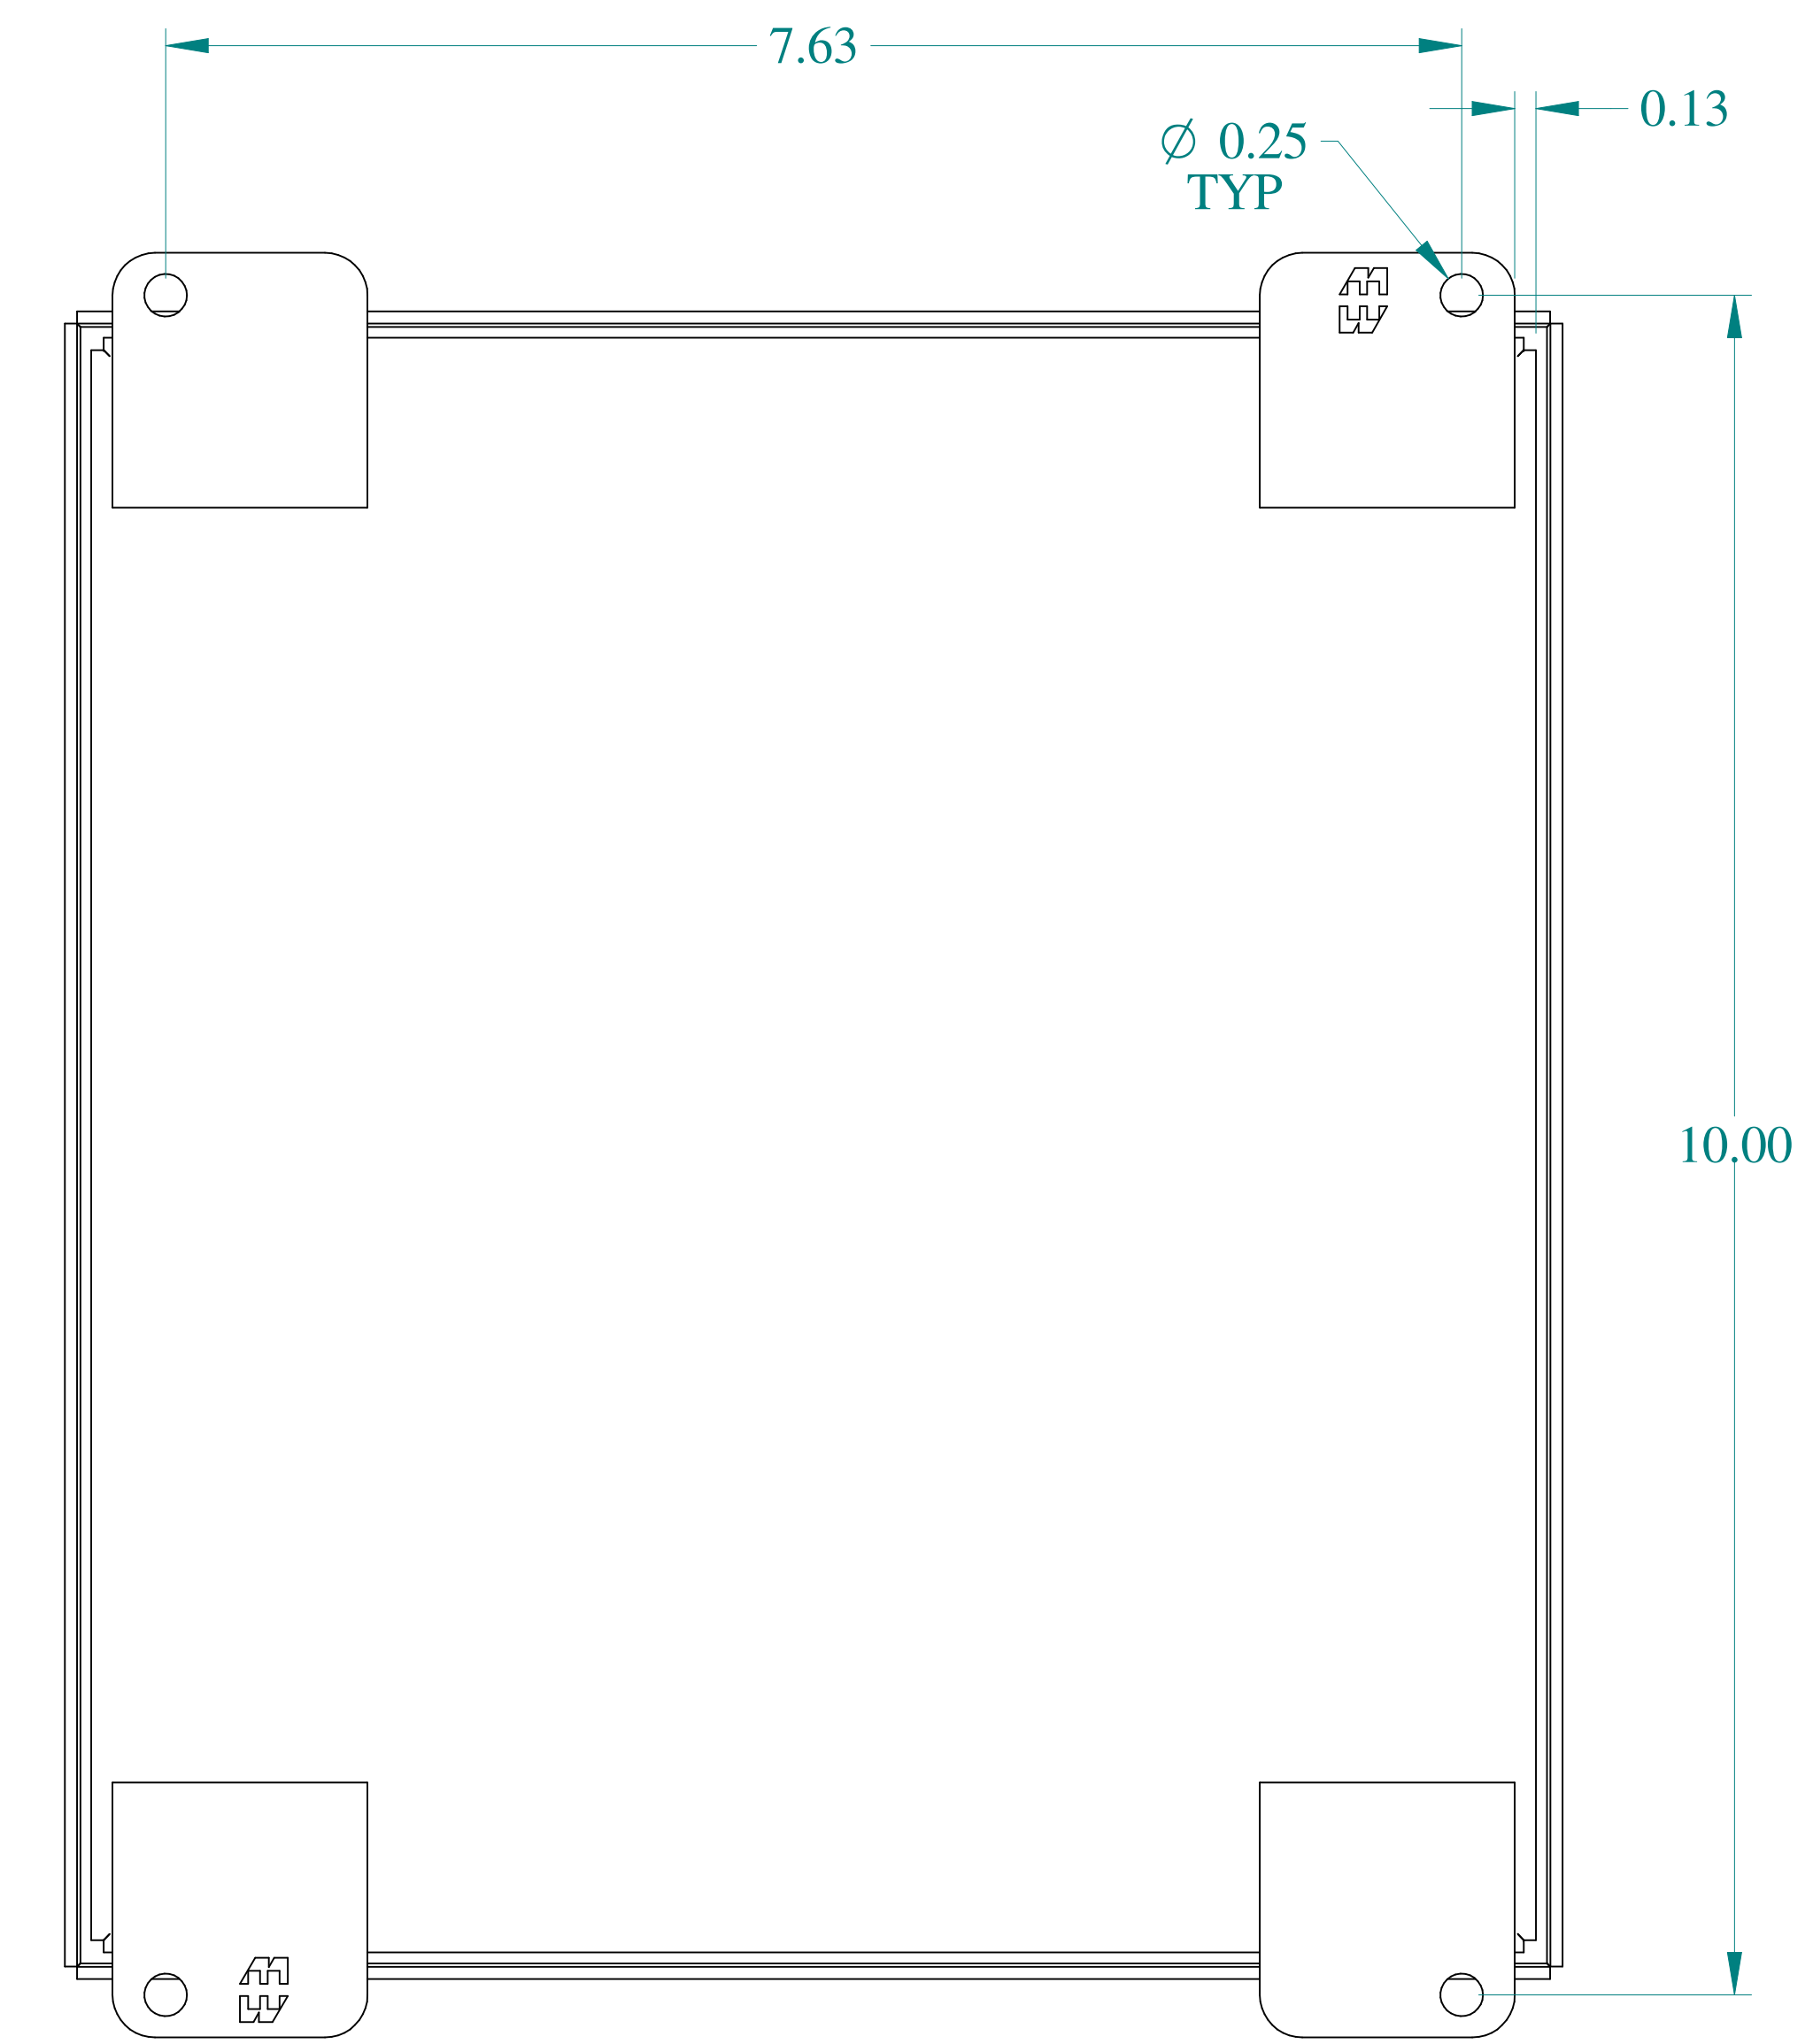

TOP VIEW

SIDE VIEW

FRONT VIEW

SIDE VIEW

BACK VIEW

BOTTOM VIEW

ISOMETRIC VIEWS

Data subject to change without notice.

Part # : 1436K

Date : Oct. 29, 2018

Link: www.hamfmfg.com/1436K