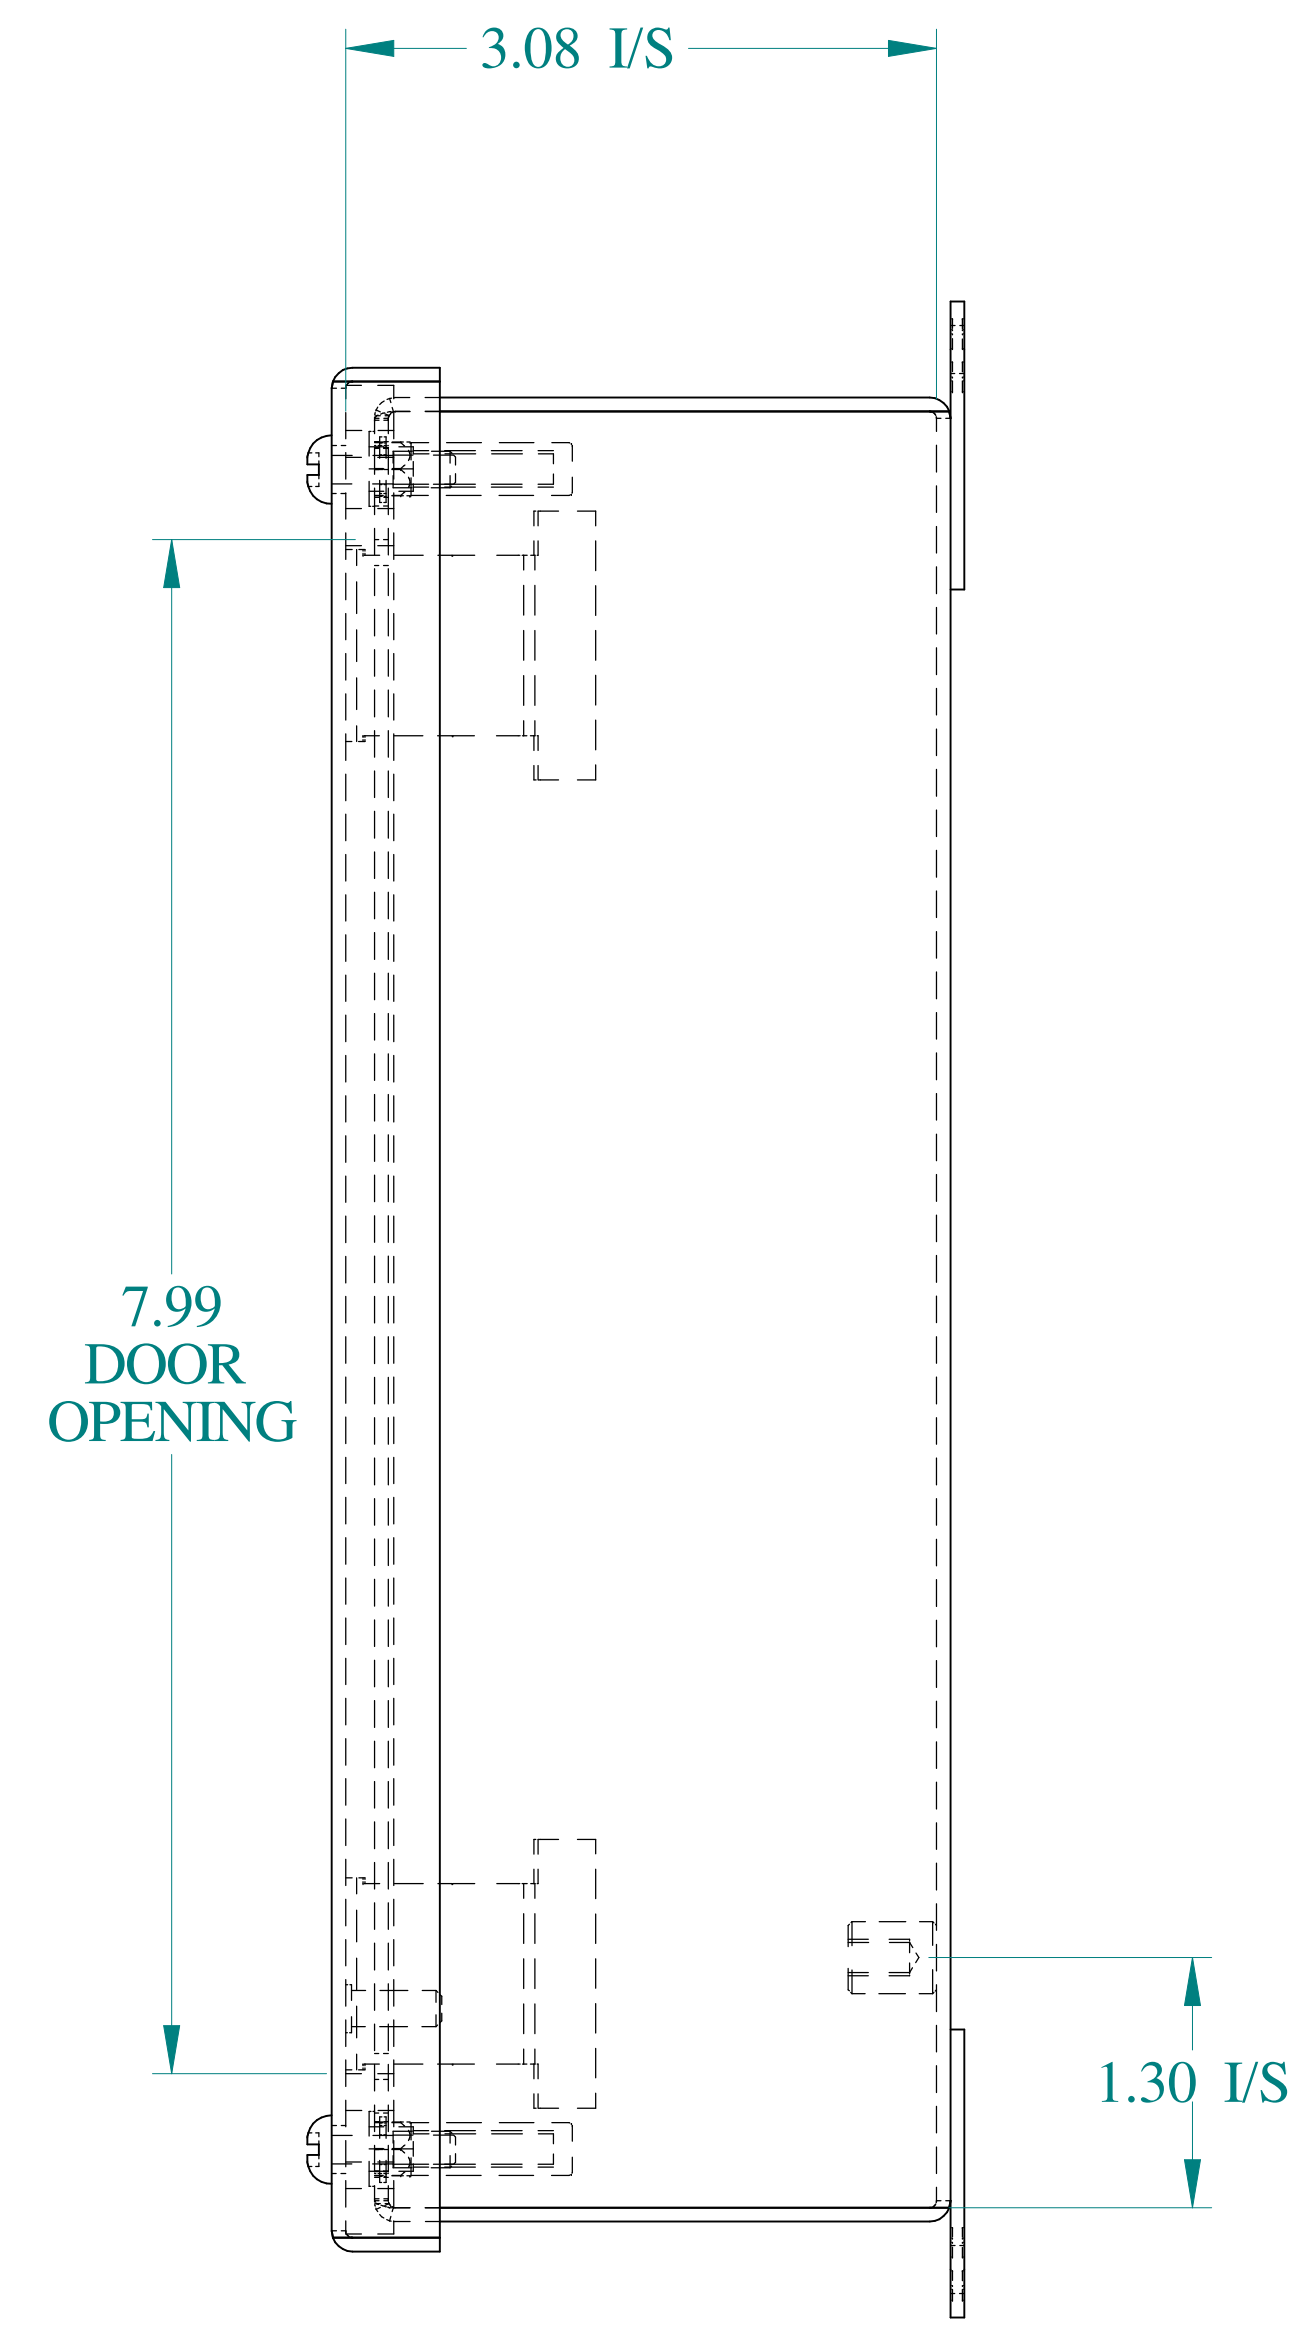

TOP VIEW

SIDE VIEW

FRONT VIEW

SIDE VIEW

BACK VIEW

BOTTOM VIEW

ISOMETRIC VIEWS

Data subject to change without notice.

Part # : 1436K

Date : Oct. 29, 2018

Link: www.hamfmfg.com/1436K