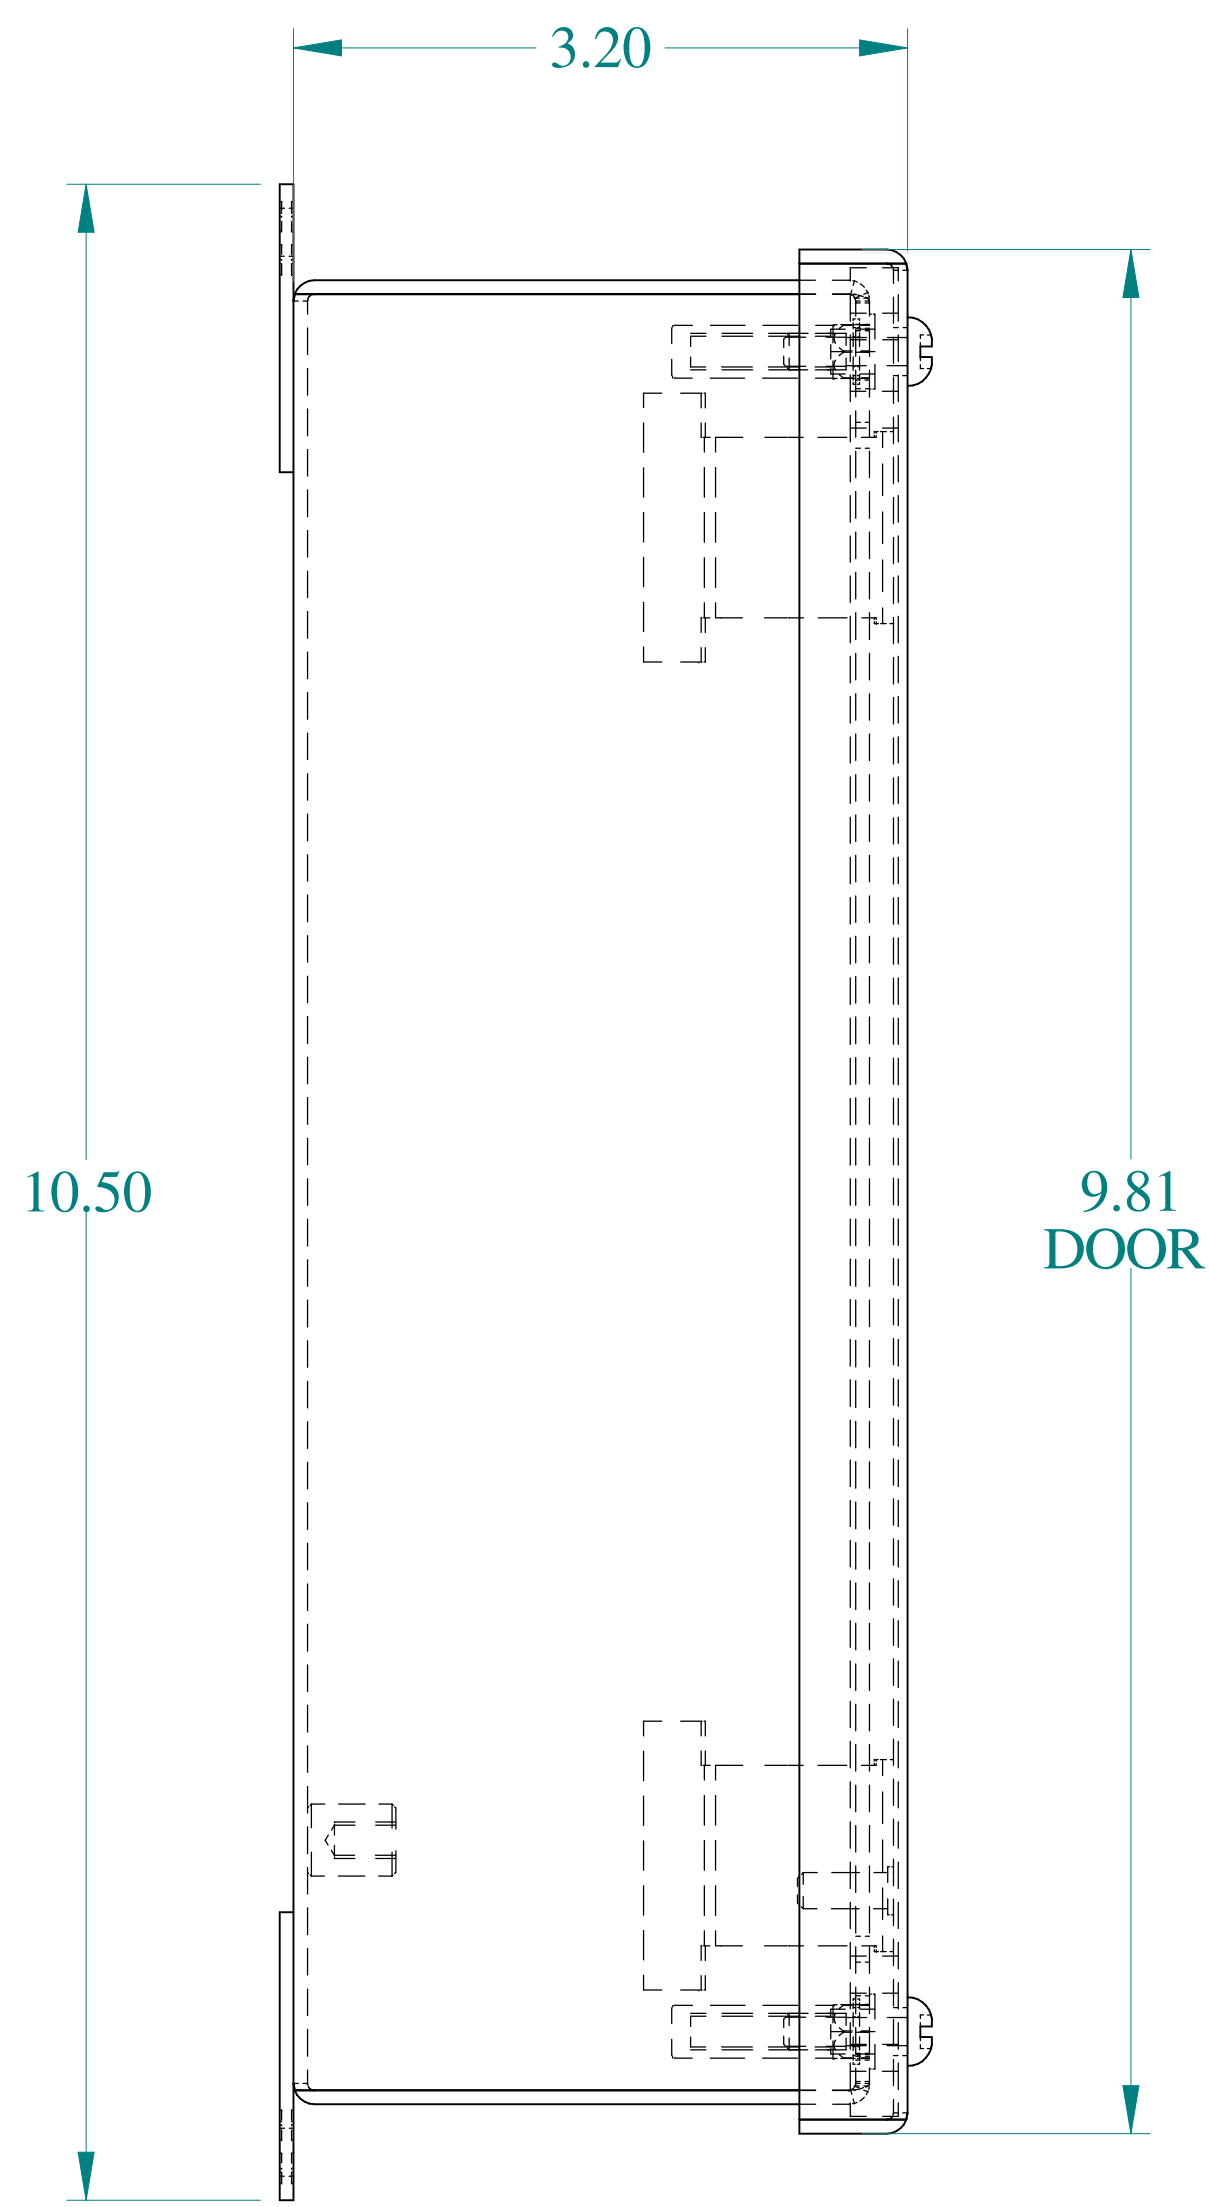

TOP VIEW

SIDE VIEW

FRONT VIEW

SIDE VIEW

BACK VIEW

BOTTOM VIEW

ISOMETRIC VIEWS

Data subject to change without notice.

Part #: 1436H

Date: Oct. 29, 2018

Link: [www.hamdmfg.com/1436H](http://www.hamdmfg.com/1436H)