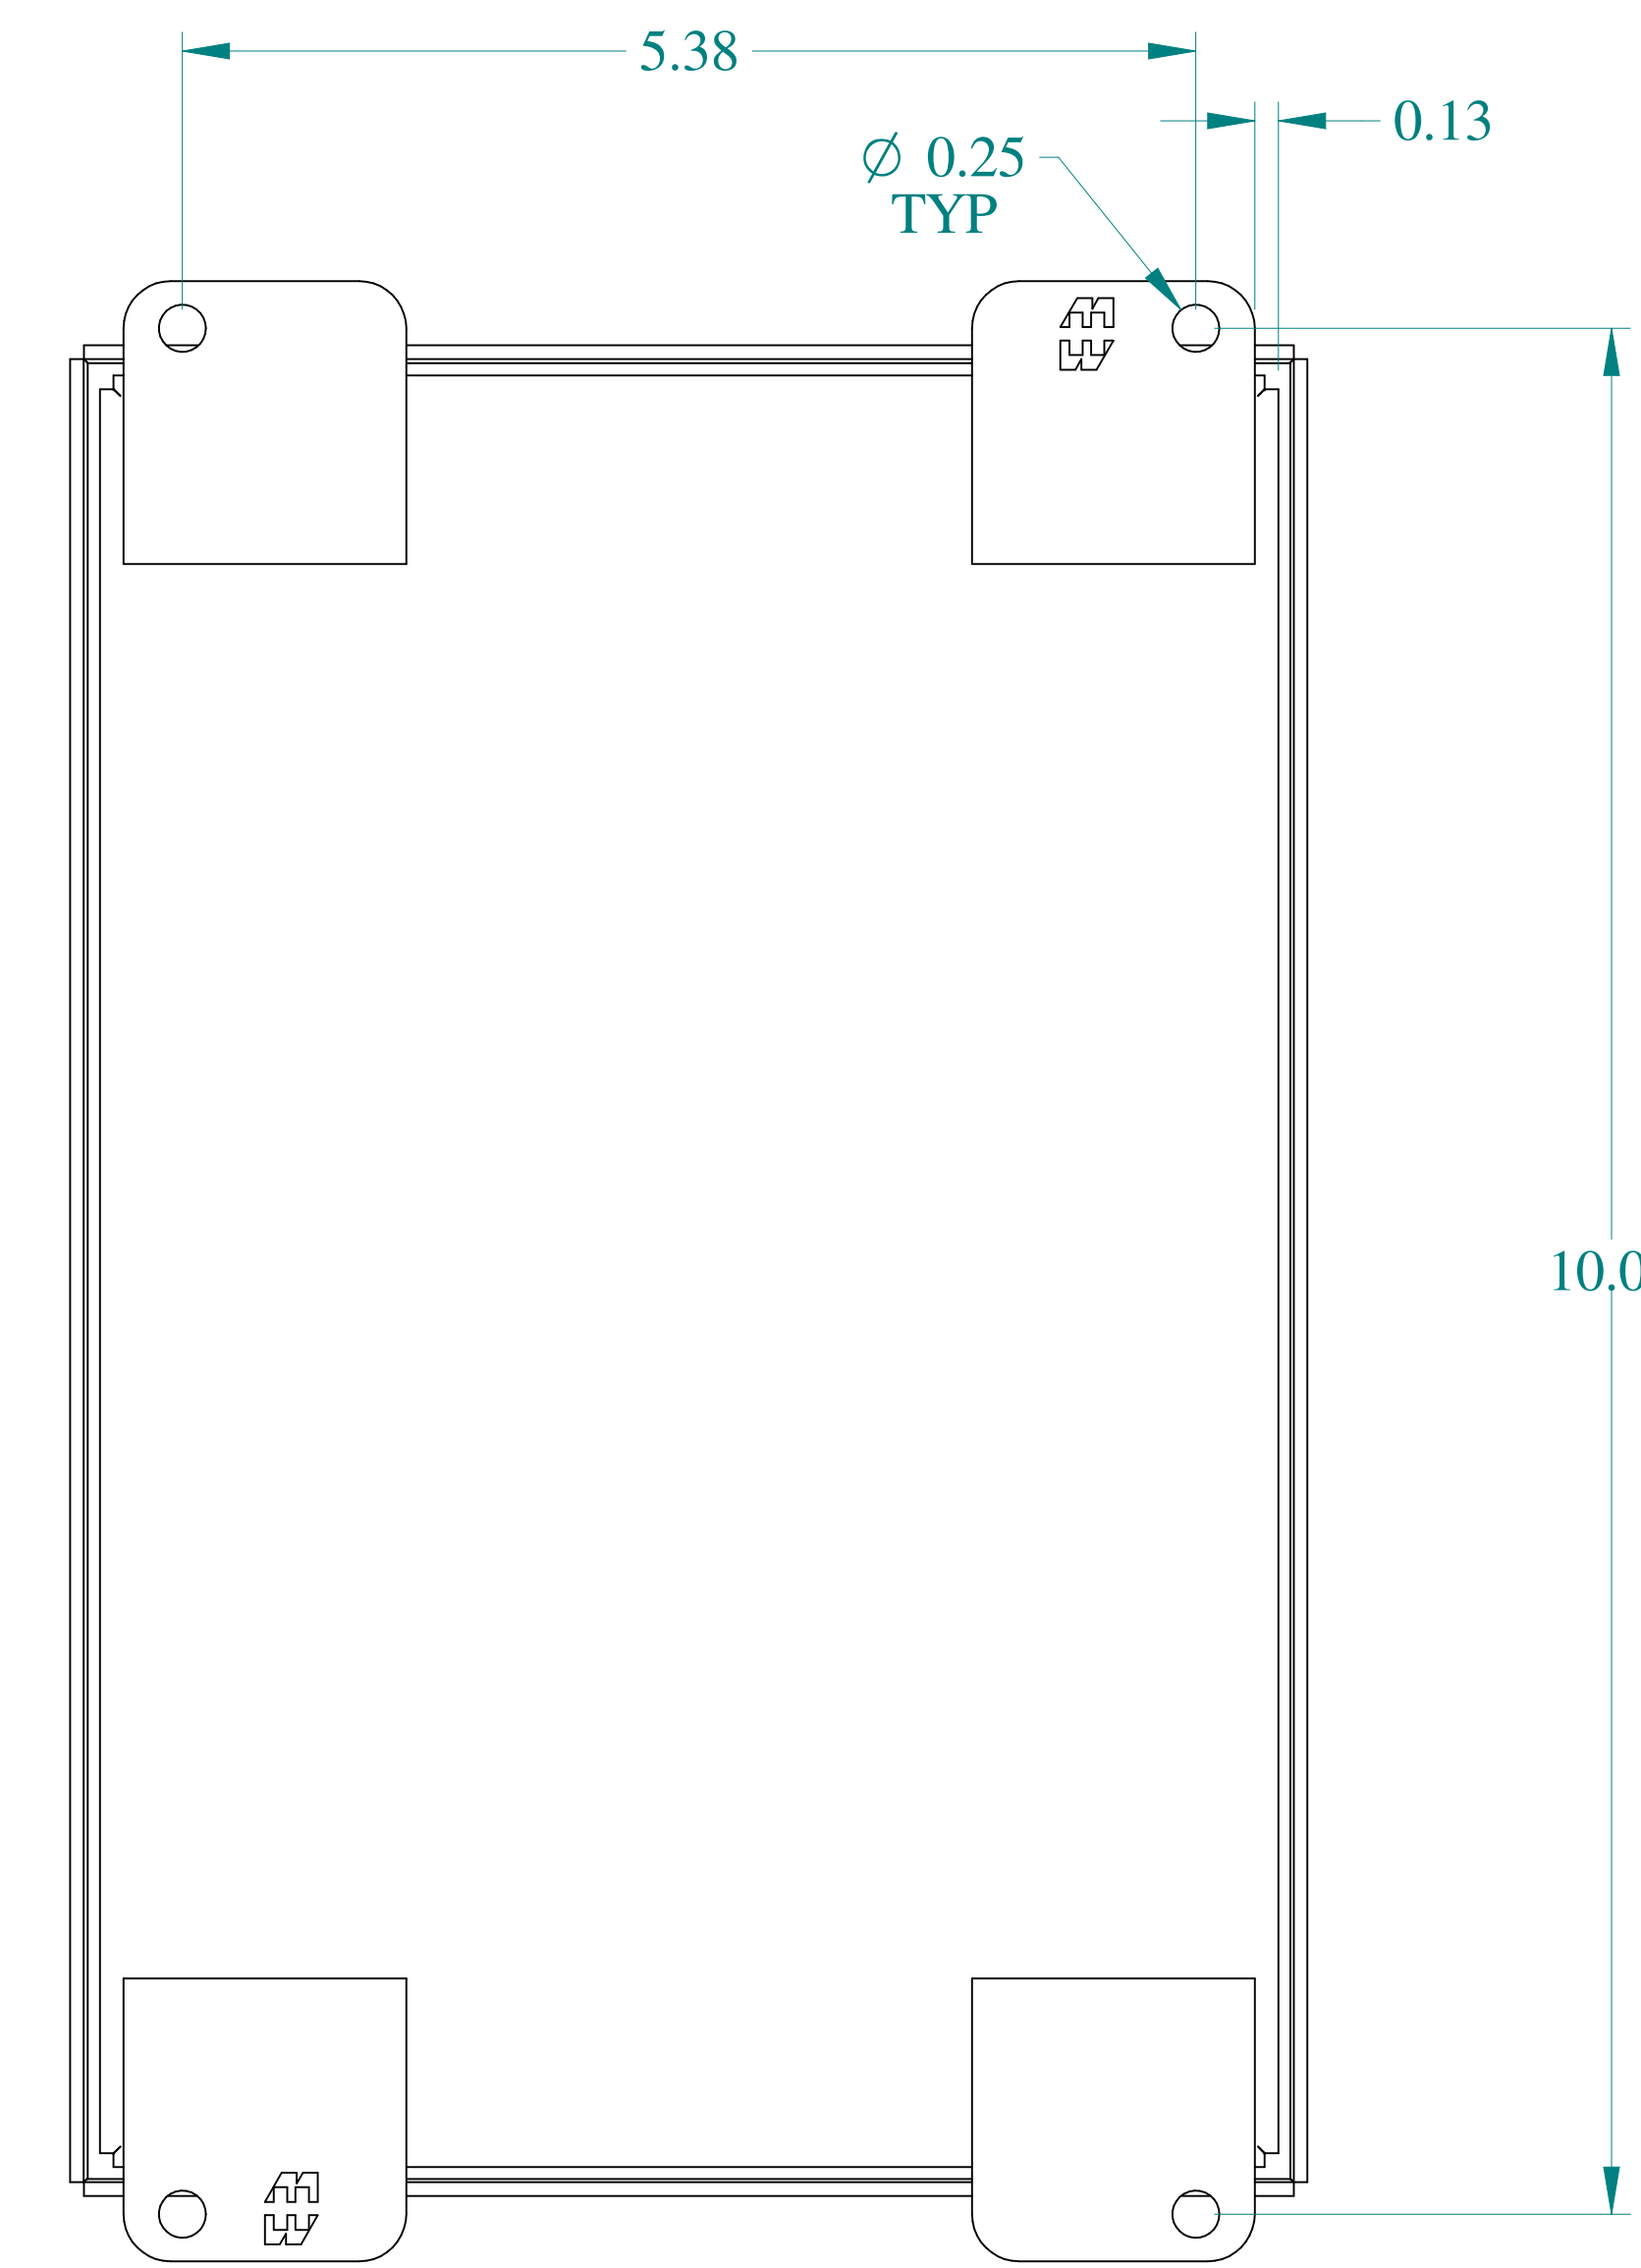

TOP VIEW

SIDE VIEW

FRONT VIEW

SIDE VIEW

BACK VIEW

BOTTOM VIEW

ISOMETRIC VIEWS

Data subject to change without notice.

Part #: 1436H

Date: Oct. 29, 2018

Link: [www.hamdmfg.com/1436H](http://www.hamdmfg.com/1436H)