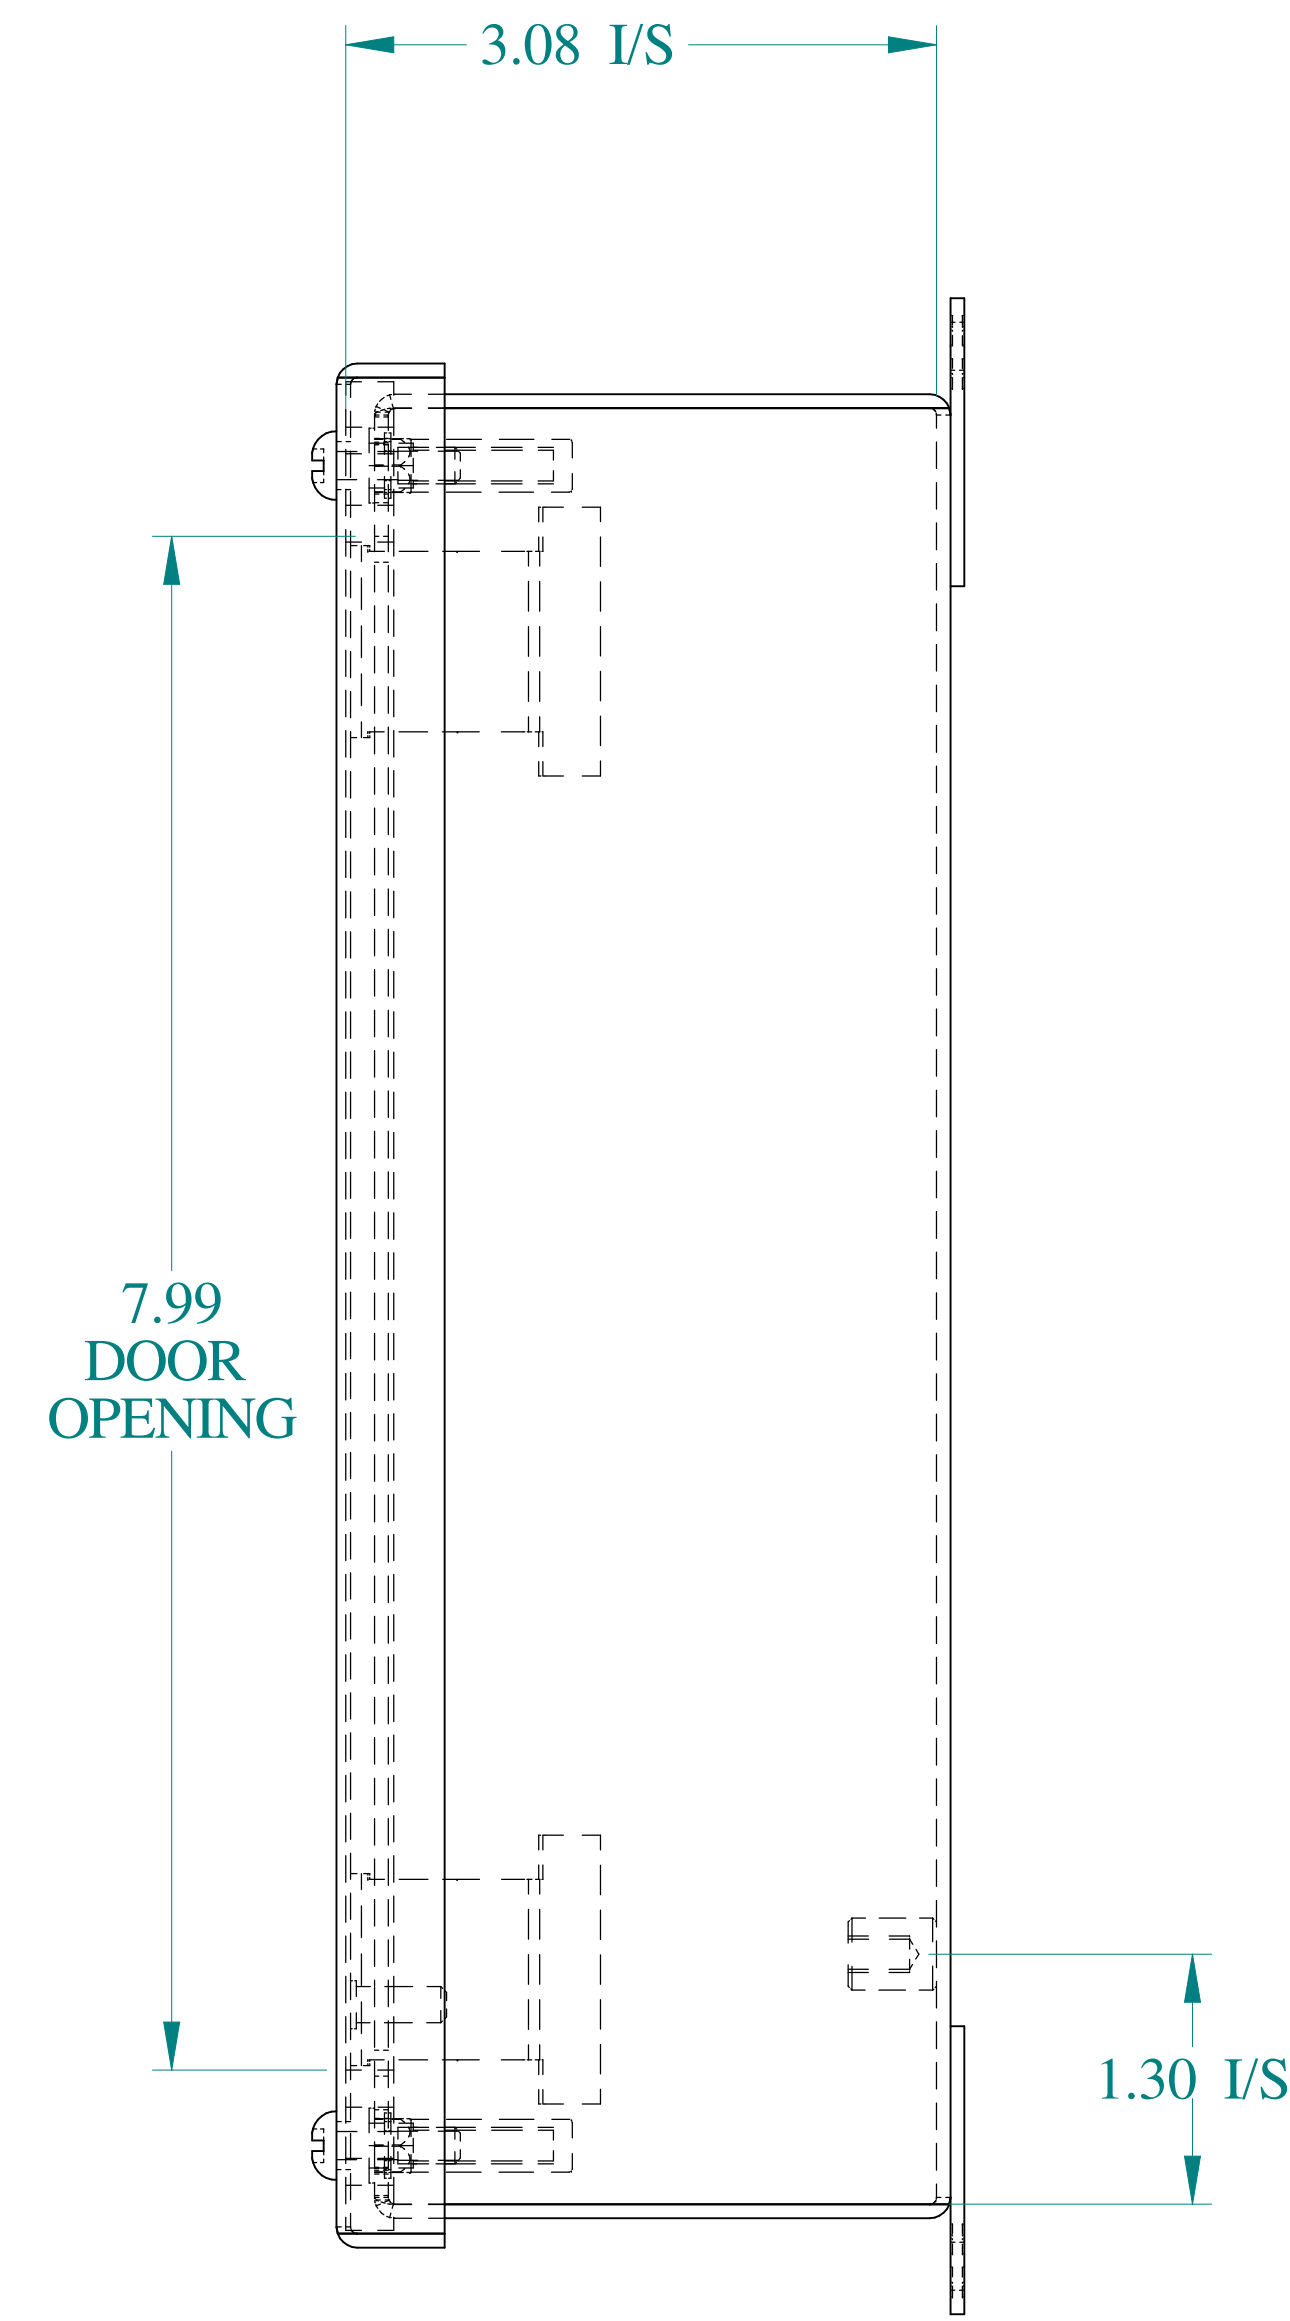

TOP VIEW

SIDE VIEW

FRONT VIEW

SIDE VIEW

BACK VIEW

BOTTOM VIEW

ISOMETRIC VIEWS

Data subject to change without notice.

Part #: 1436H

Date: Oct. 29, 2018

Link: [www.hamdmfg.com/1436H](http://www.hamdmfg.com/1436H)