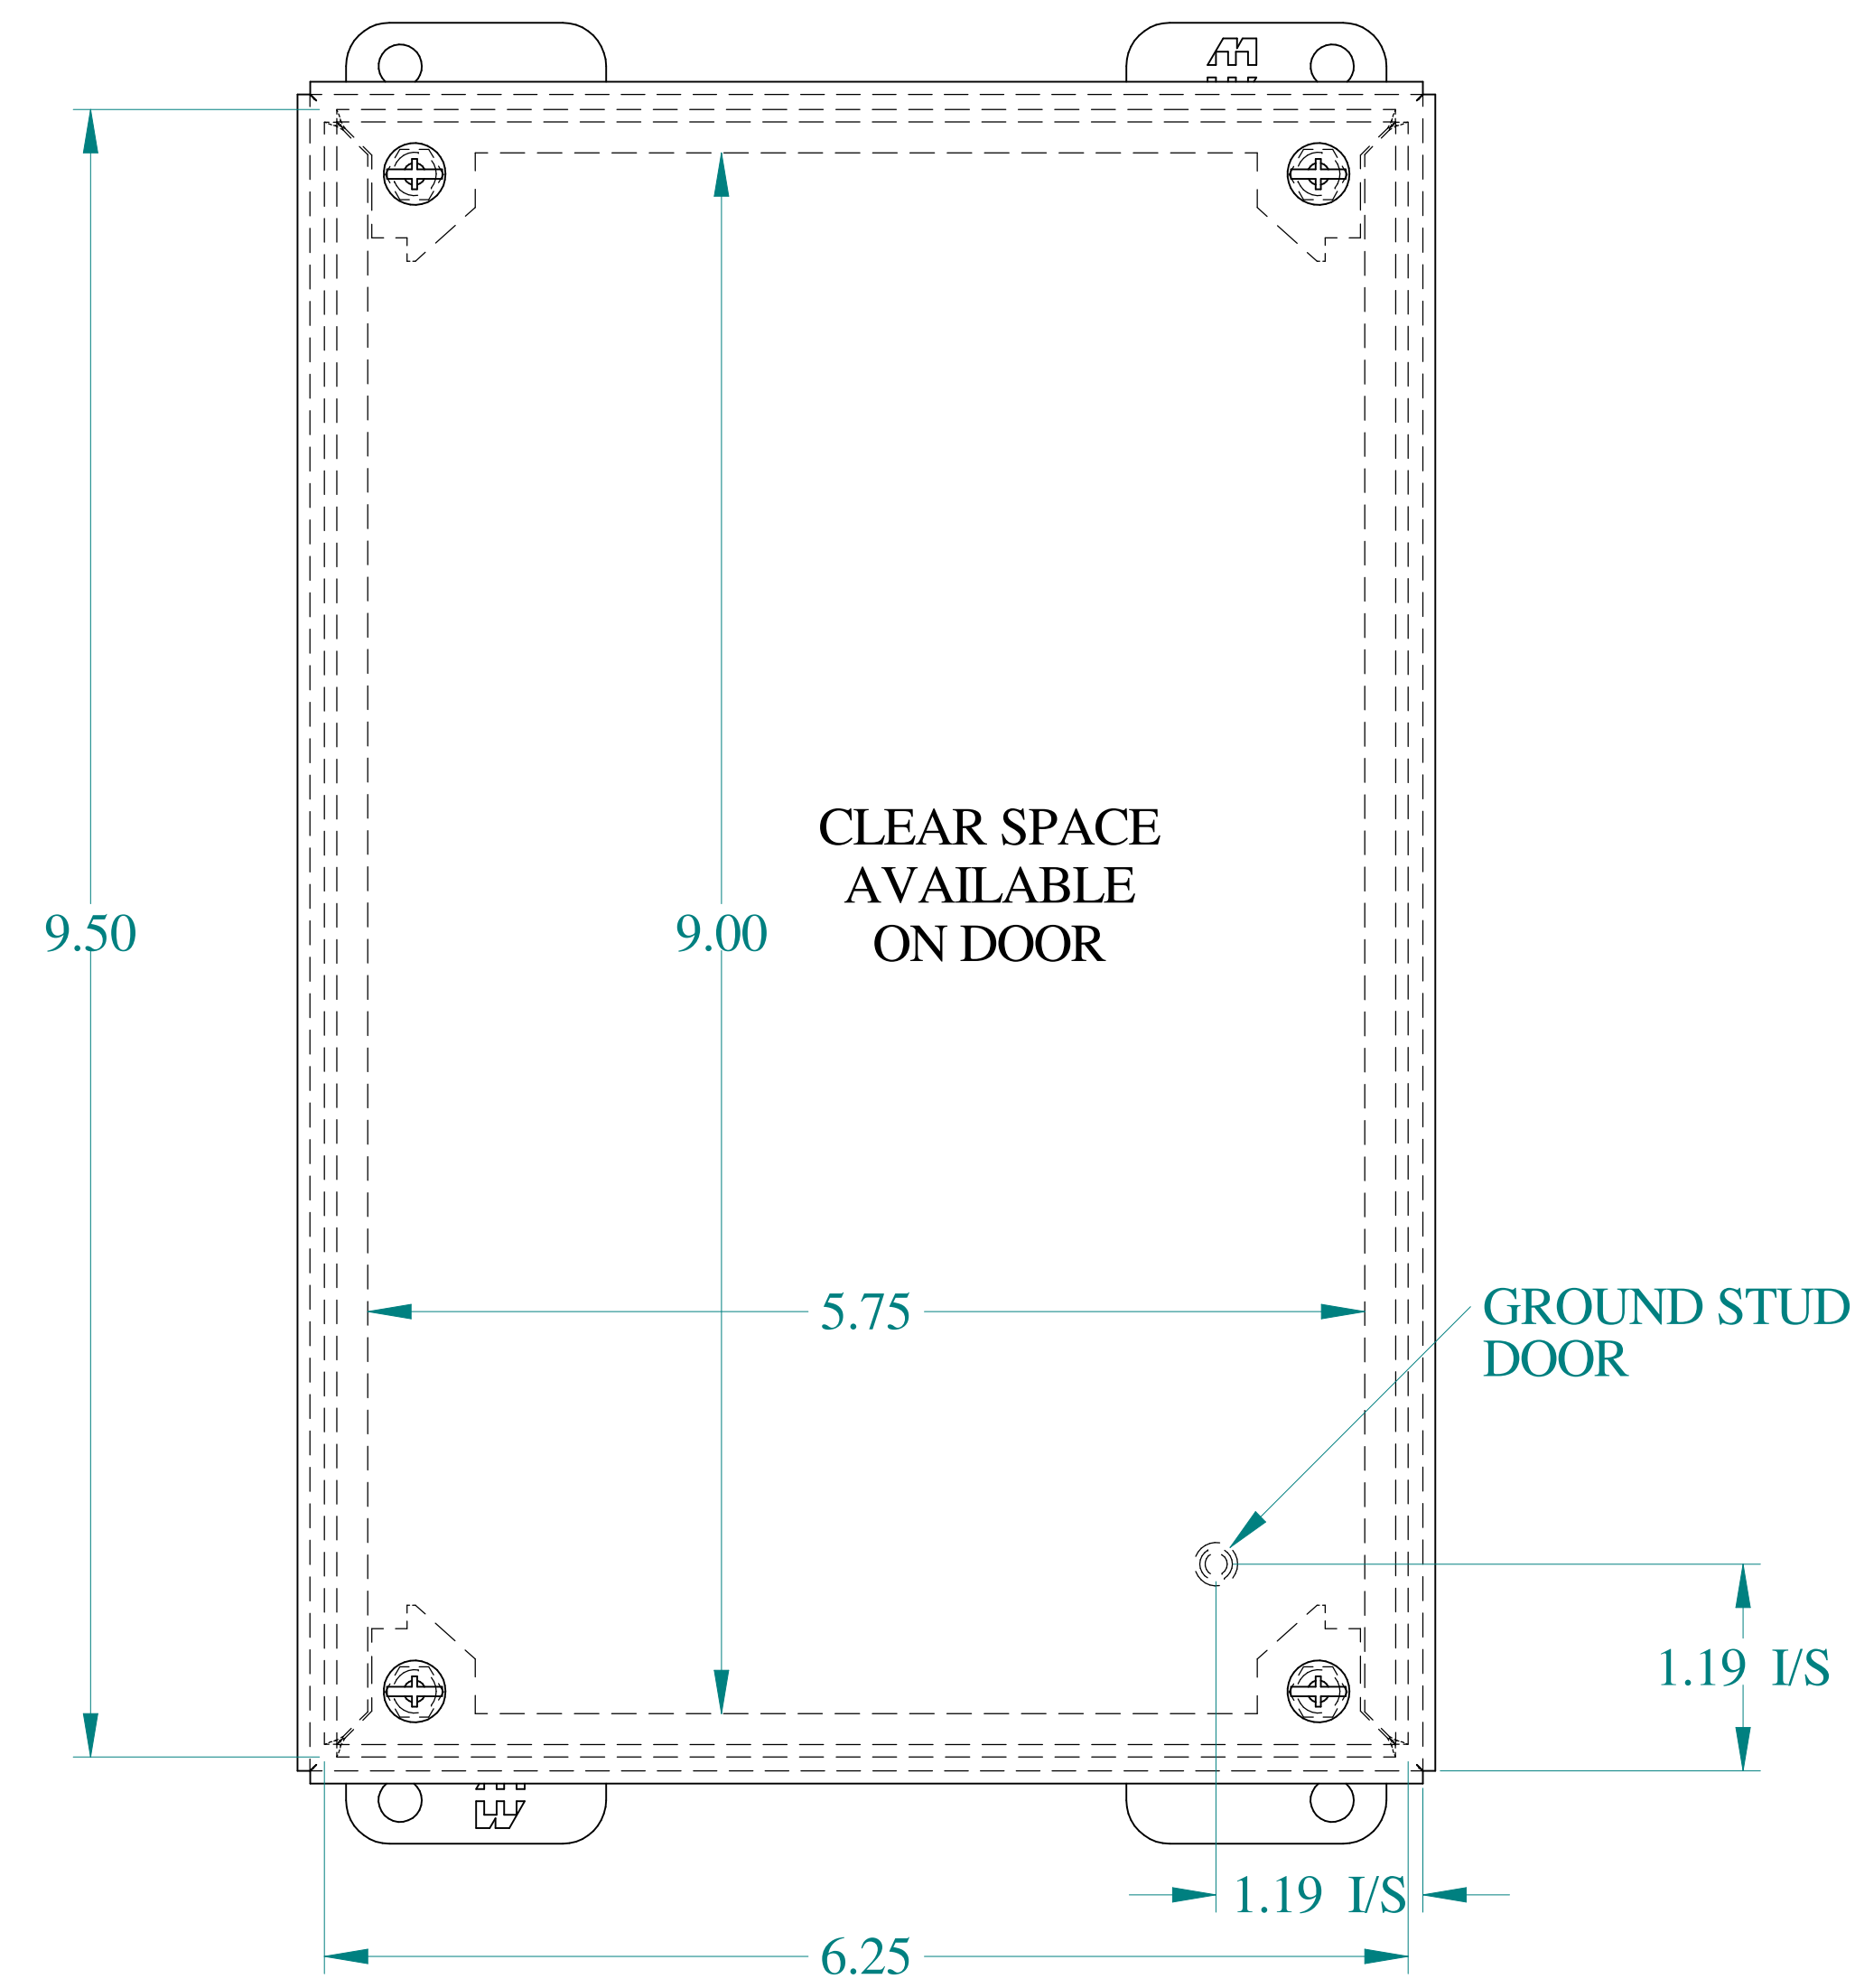

TOP VIEW

SIDE VIEW

FRONT VIEW

SIDE VIEW

BACK VIEW

BOTTOM VIEW

ISOMETRIC VIEWS

Data subject to change without notice.

Part #: 1436H

Date: Oct. 29, 2018

Link: [www.hamdmfg.com/1436H](http://www.hamdmfg.com/1436H)