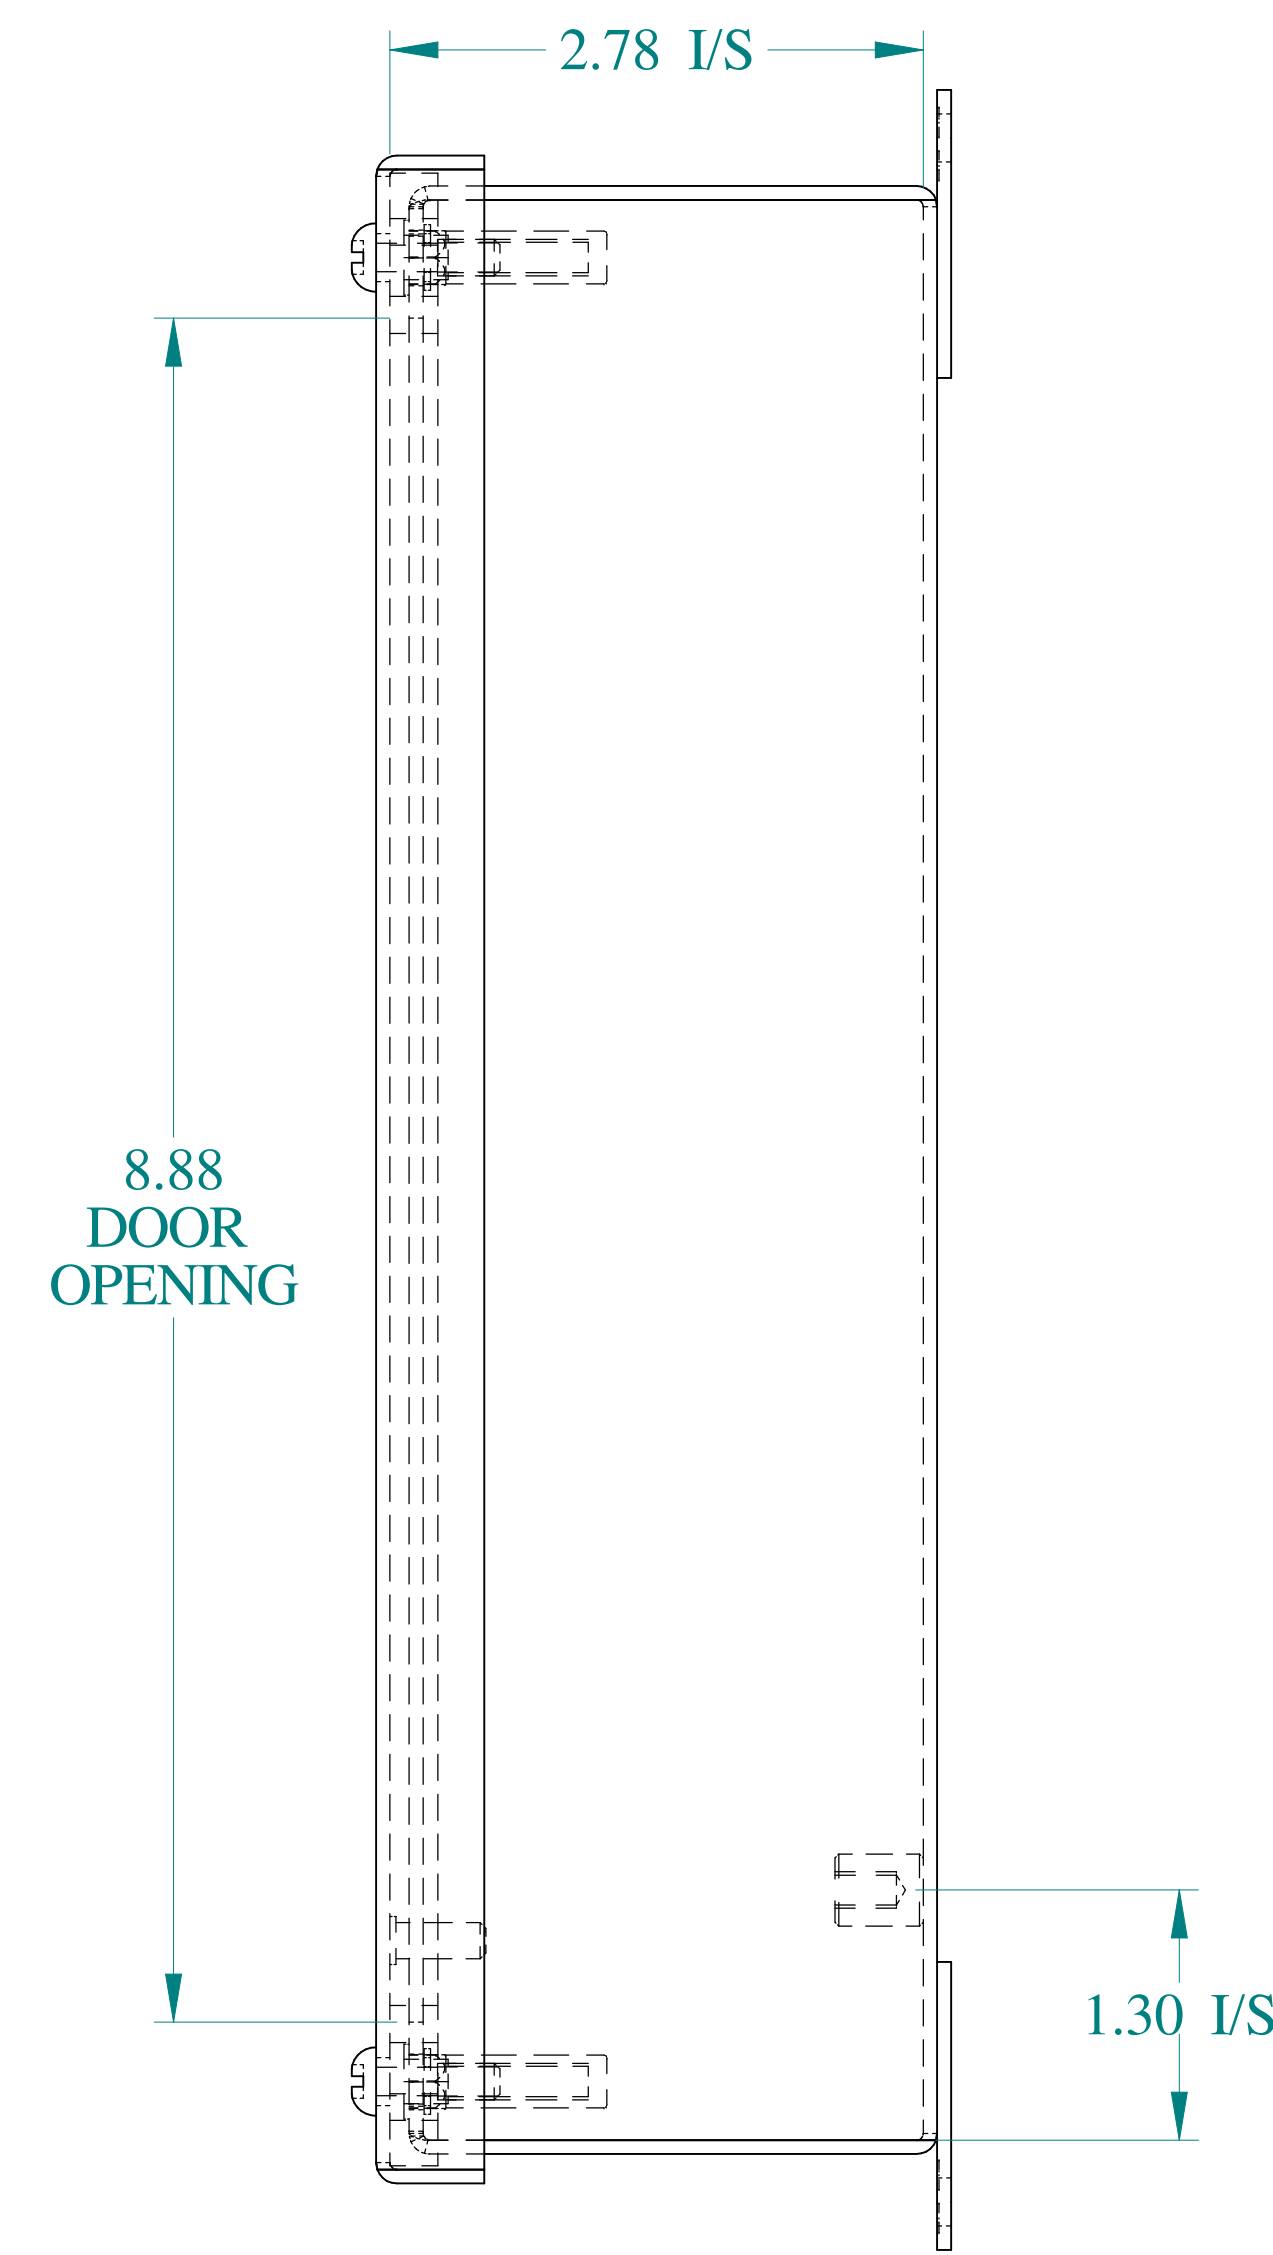

TOP VIEW

SIDE VIEW

FRONT VIEW

SIDE VIEW

BACK VIEW

ISOMETRIC VIEWS

BOTTOM VIEW

Data subject to change without notice.

Part # : 1436D

Date : Oct. 29, 2018

Link: [www.hammg.com/1436D](http://www.hammg.com/1436D)