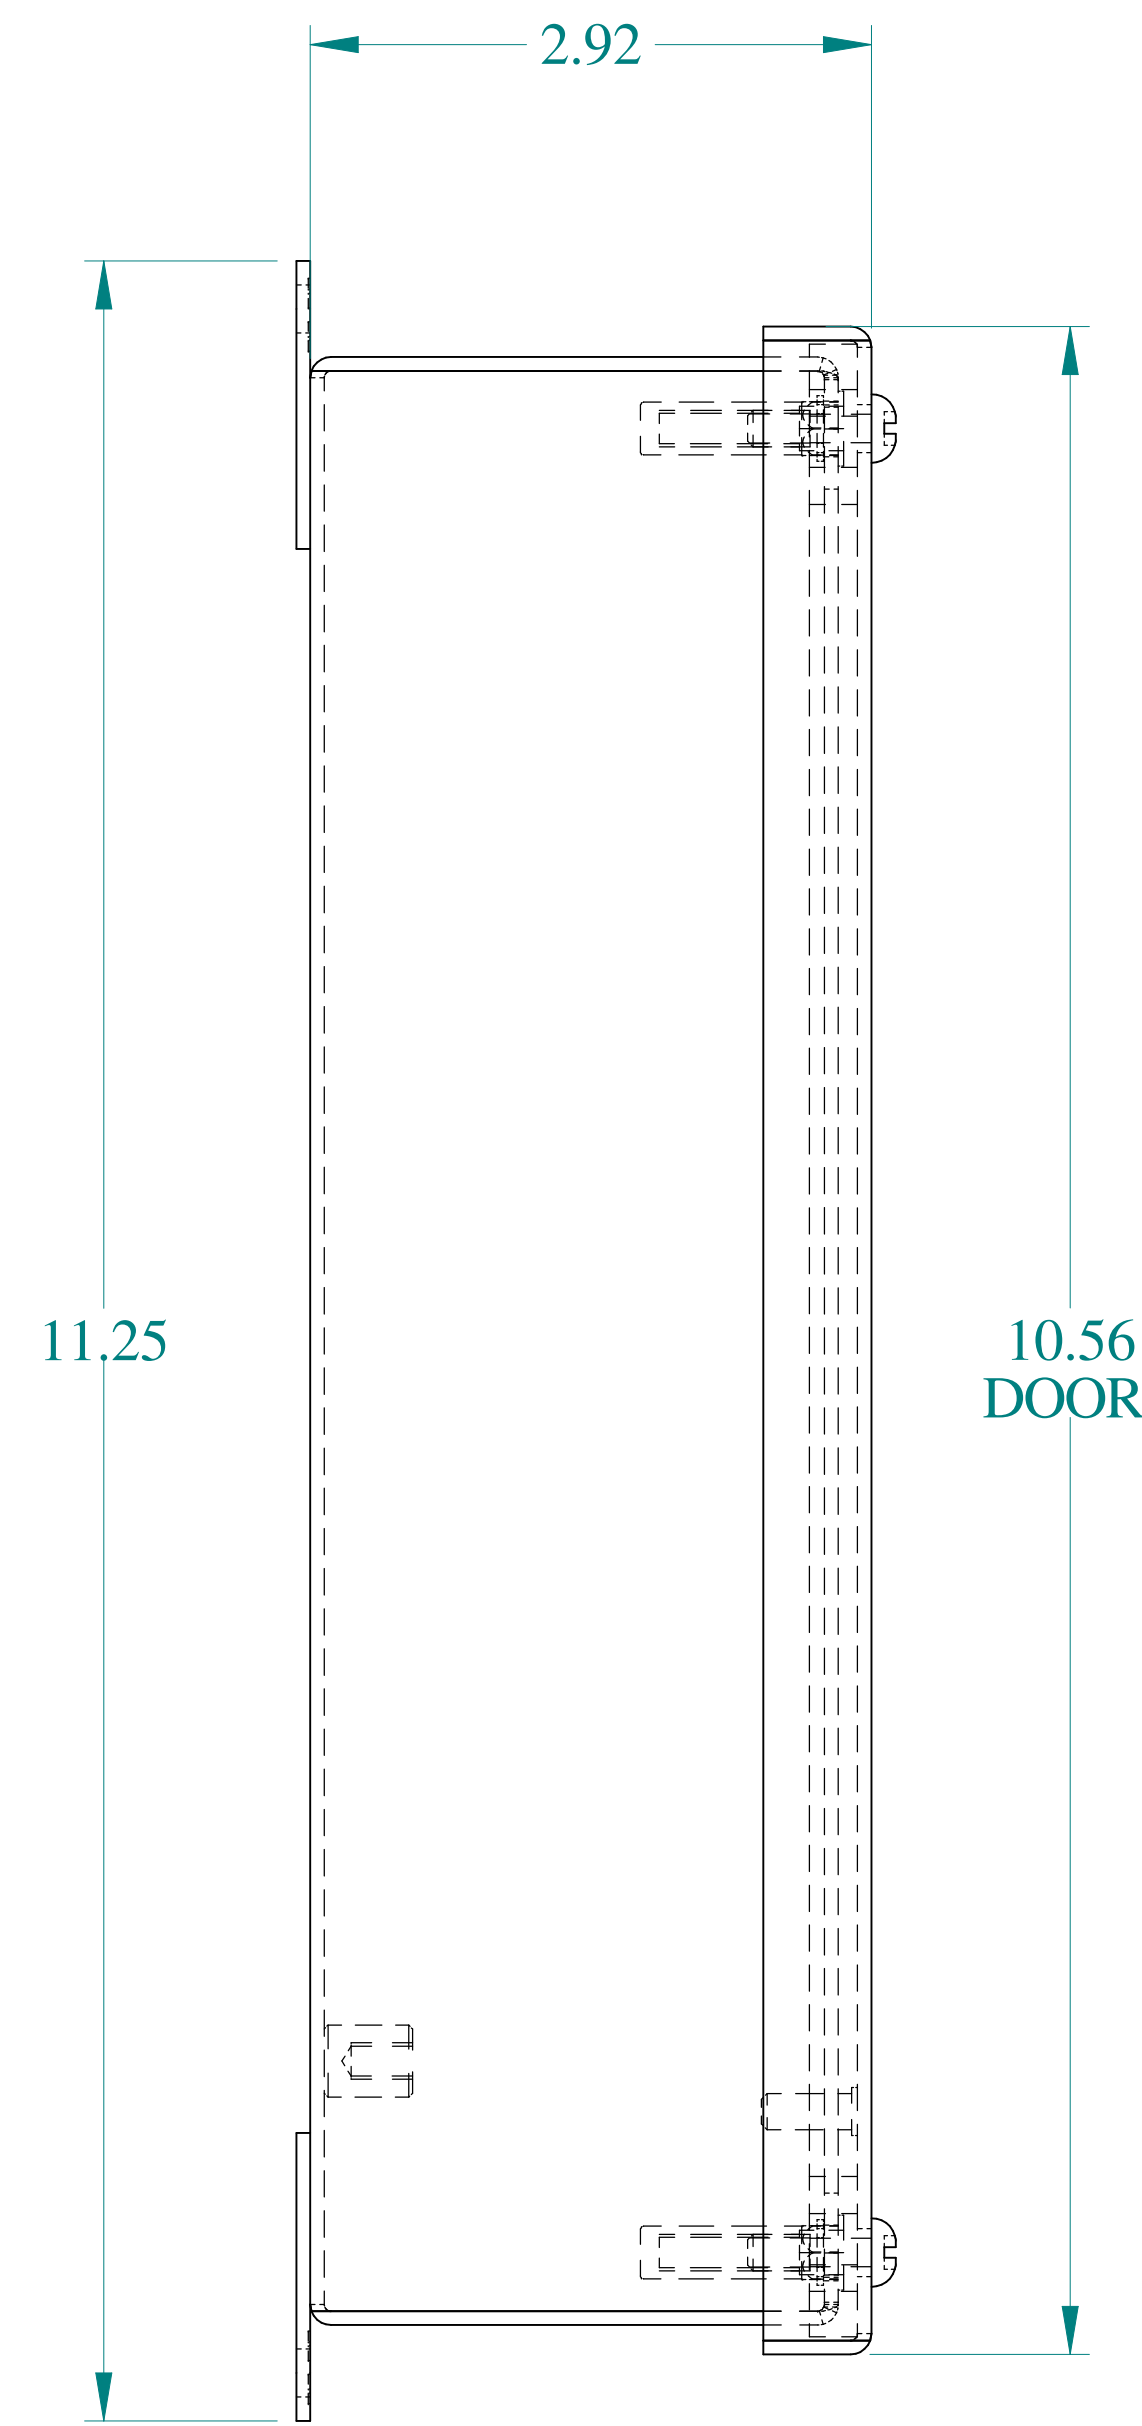

TOP VIEW

SIDE VIEW

FRONT VIEW

SIDE VIEW

BACK VIEW

ISOMETRIC VIEWS

BOTTOM VIEW

Data subject to change without notice.

Part # : 1436D

Date : Oct. 29, 2018

Link: [www.hammg.com/1436D](http://www.hammg.com/1436D)