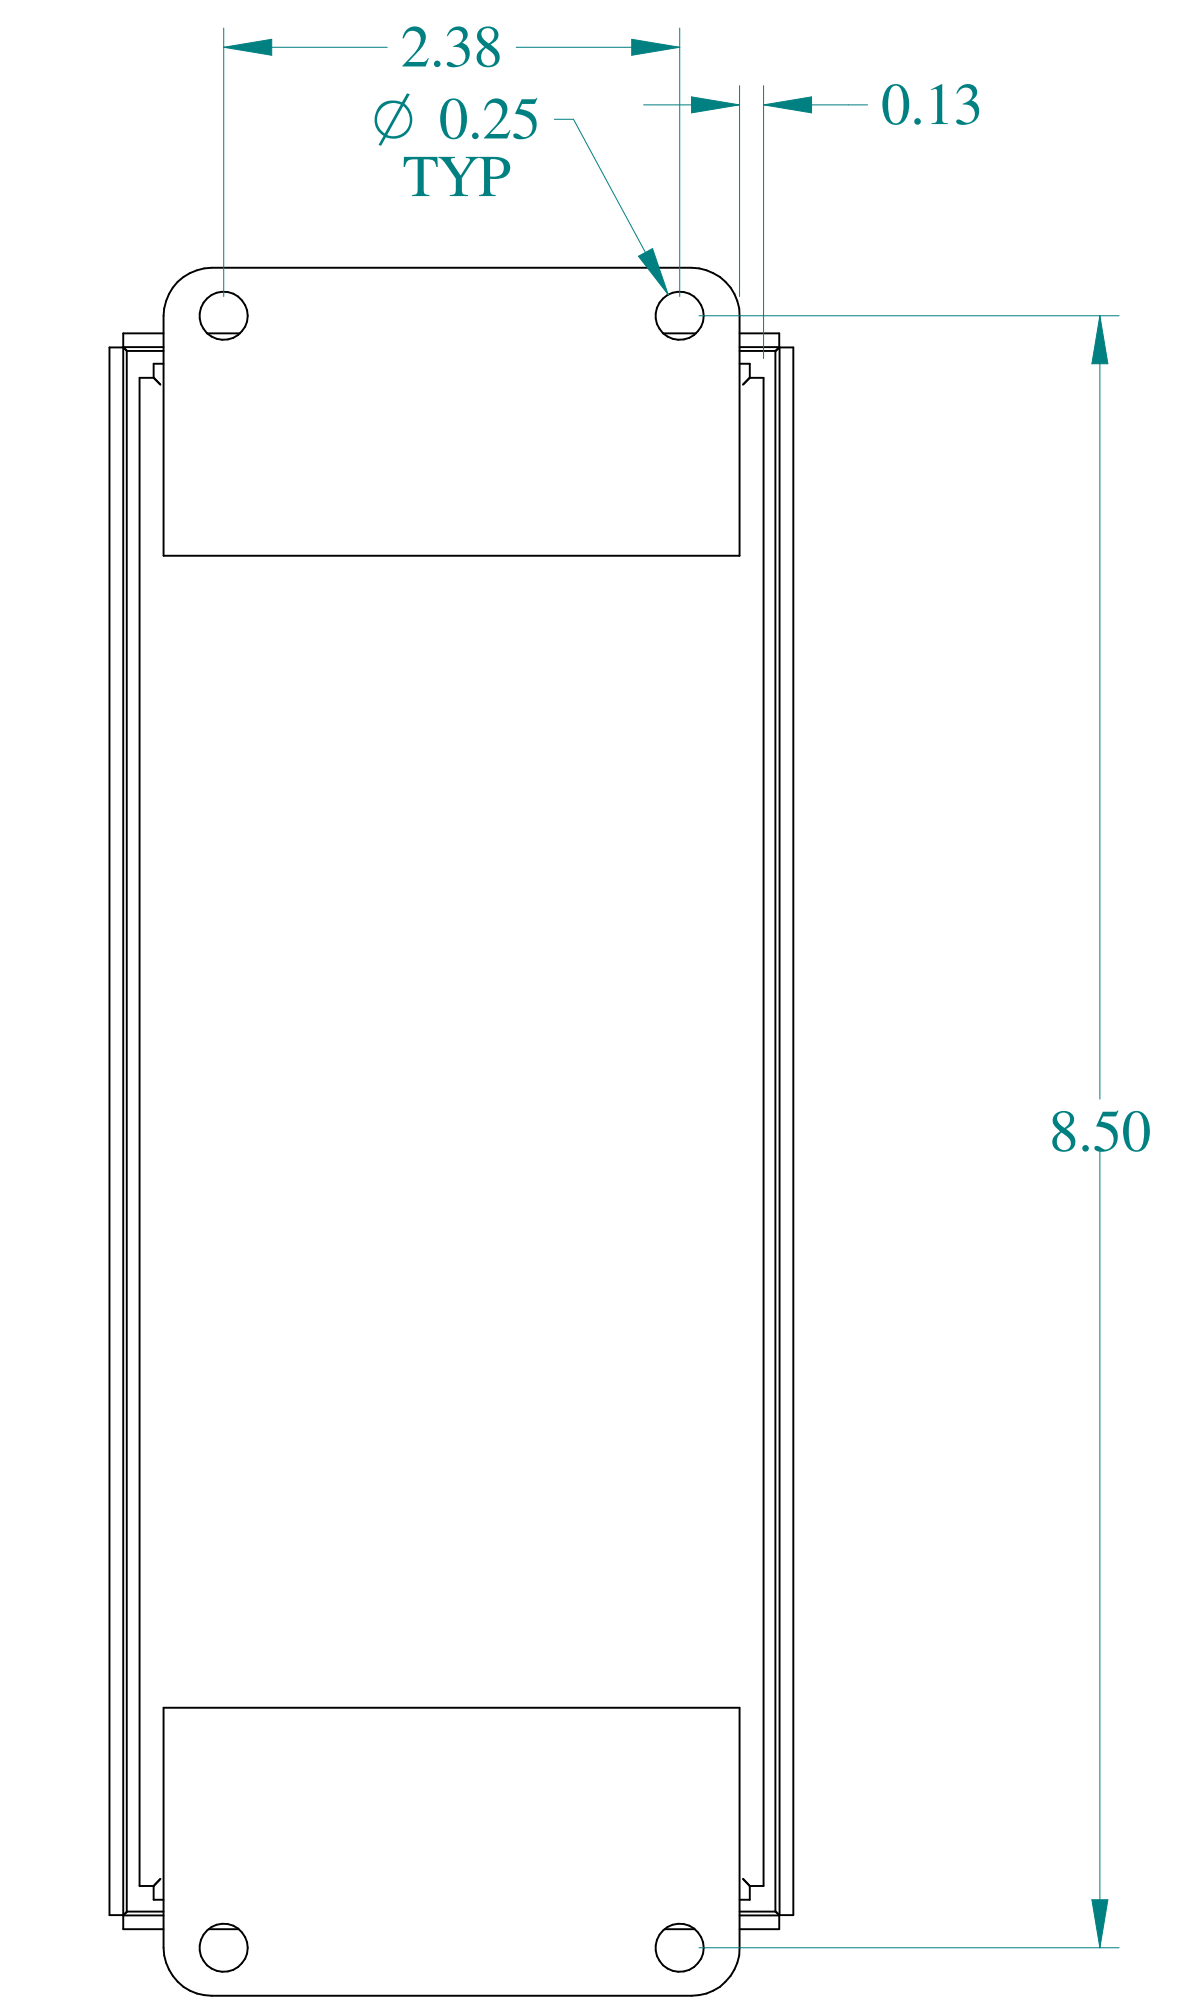

TOP VIEW

FRONT VIEW

SIDE VIEW

BACK VIEW

BOTTOM VIEW

SIDE VIEW

ISOMETRIC VIEWS

Data subject to change without notice.

Part # : 1436C

Date : Oct. 29, 2018

Link: www.hamdmfg.com/1436C