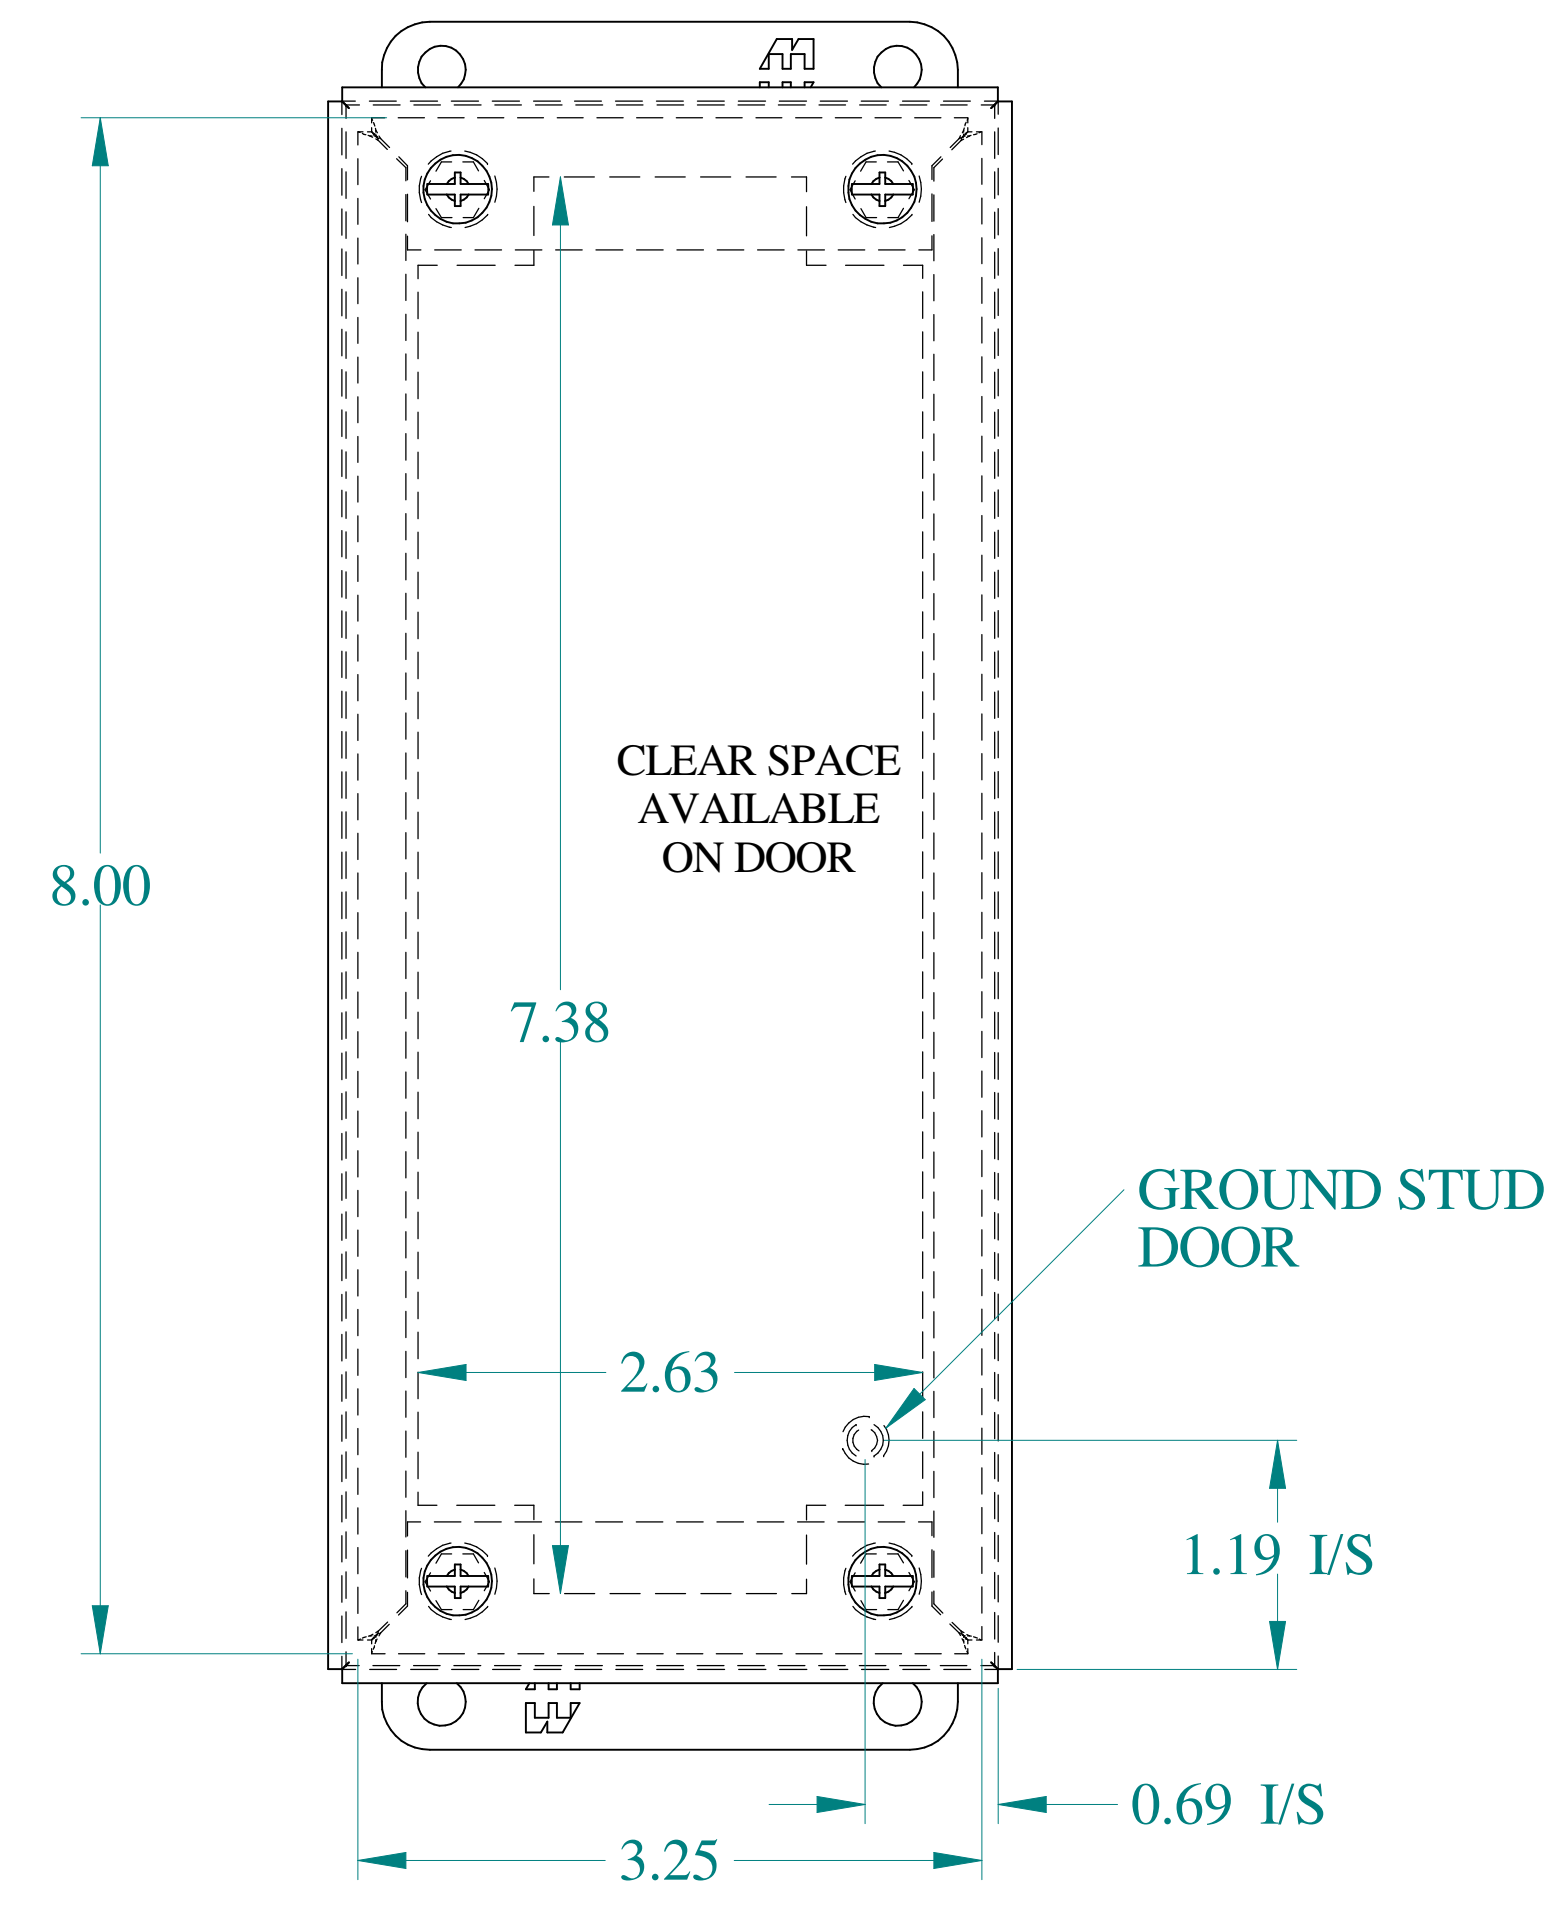

TOP VIEW

FRONT VIEW

SIDE VIEW

BACK VIEW

BOTTOM VIEW

SIDE VIEW

ISOMETRIC VIEWS

Data subject to change without notice.

Part # : 1436C

Date : Oct. 29, 2018

Link: www.hamdmfg.com/1436C