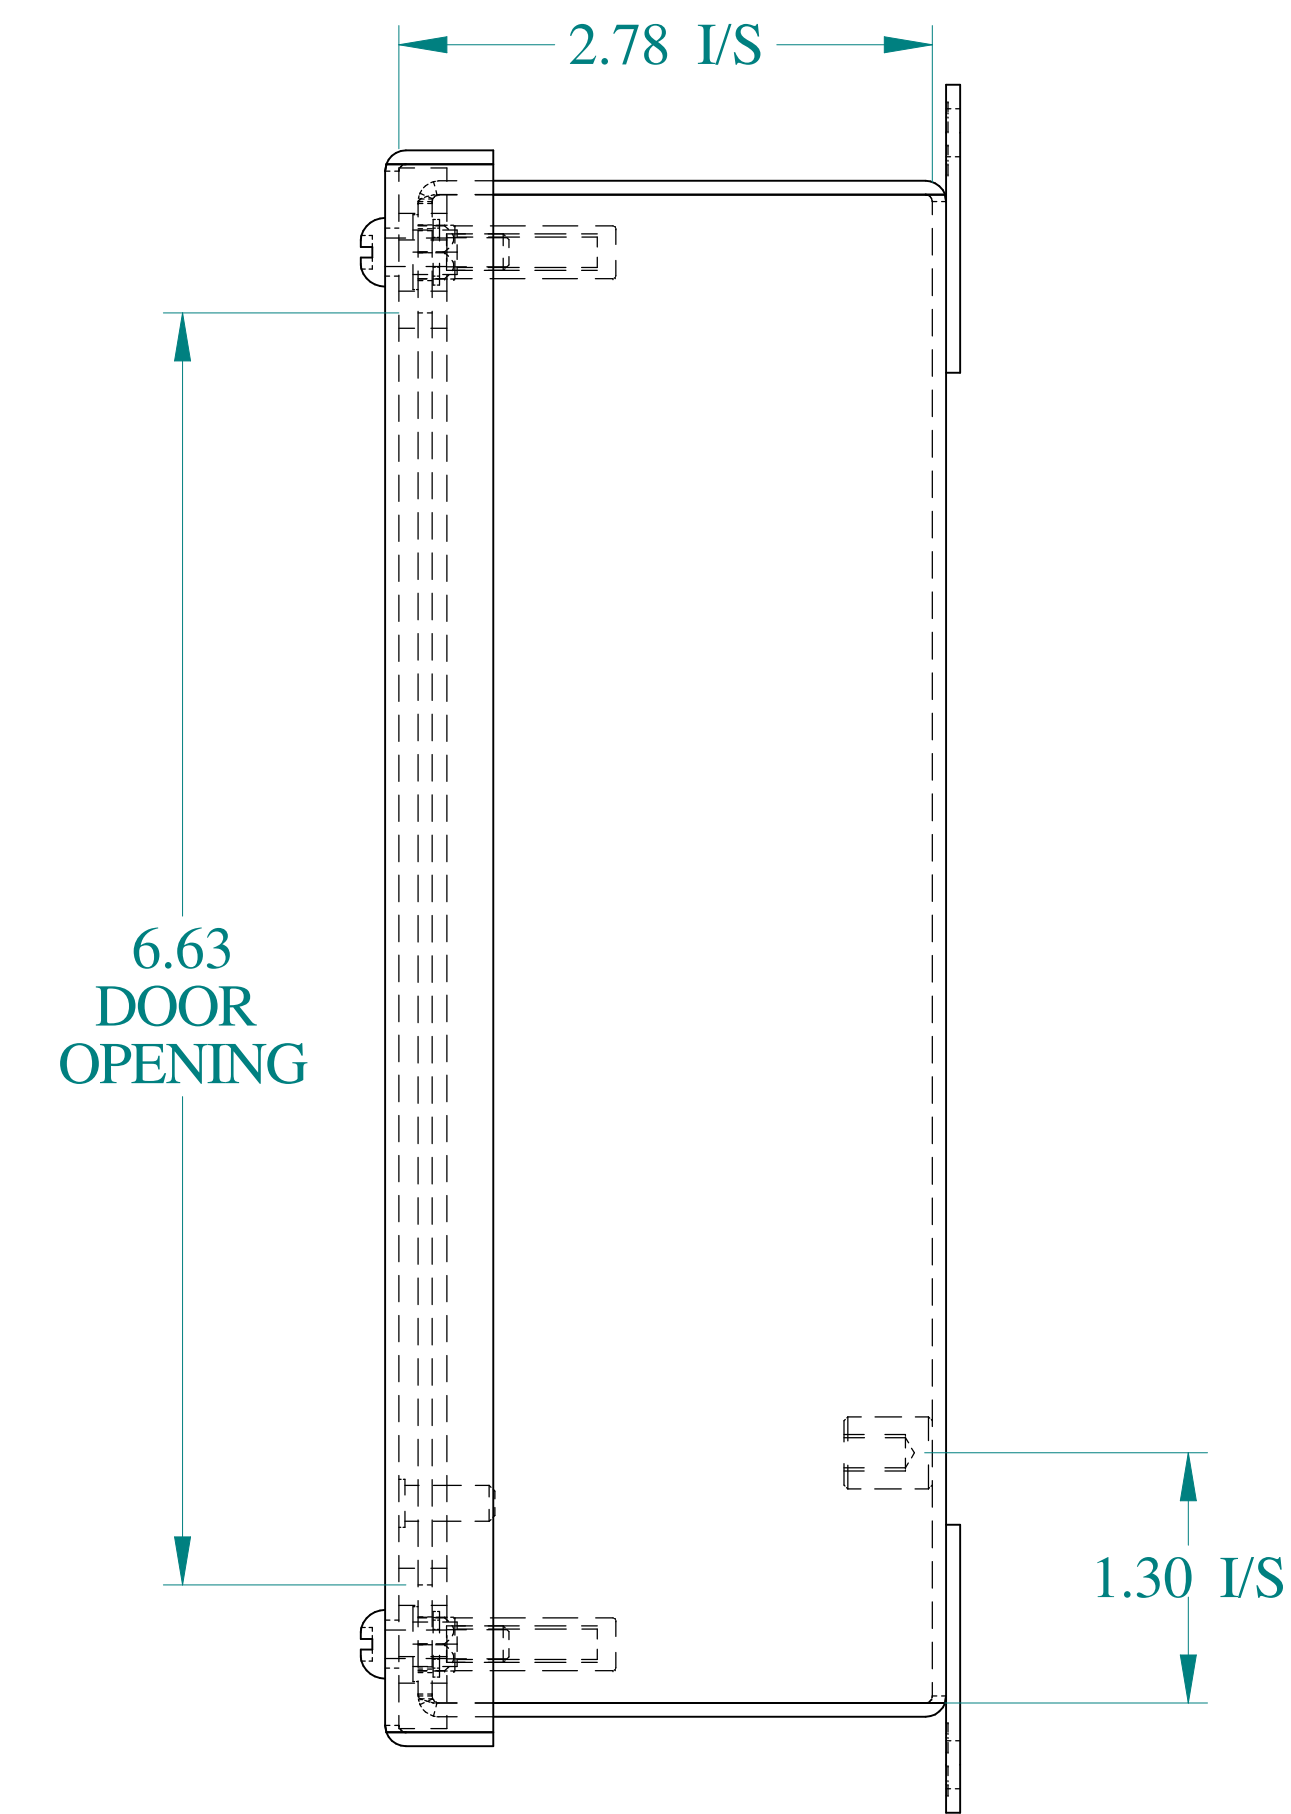

TOP VIEW

FRONT VIEW

SIDE VIEW

BACK VIEW

BOTTOM VIEW

SIDE VIEW

ISOMETRIC VIEWS

Data subject to change without notice.

Part # : 1436C

Date : Oct. 29, 2018

Link: www.hamdmfg.com/1436C