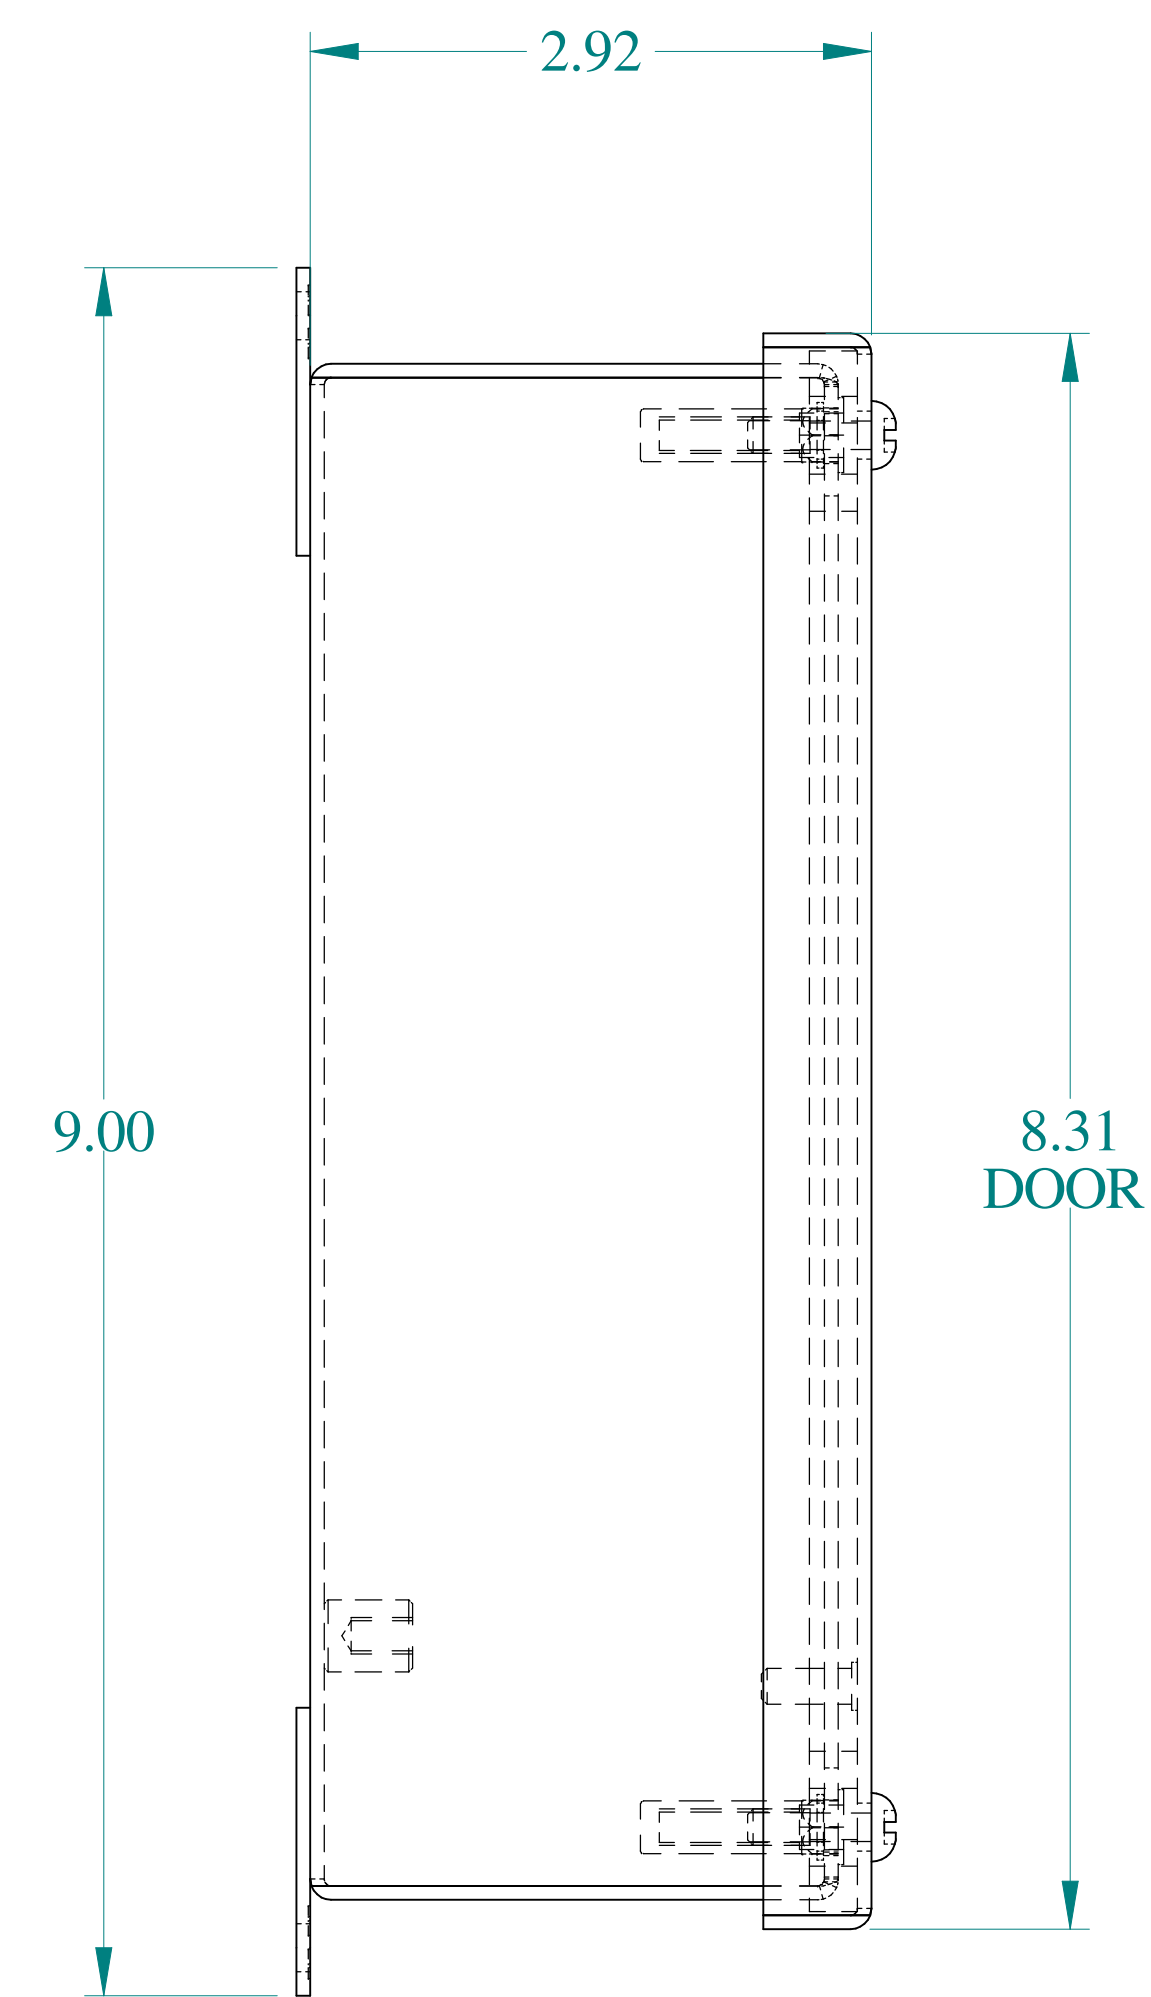

TOP VIEW

FRONT VIEW

SIDE VIEW

BACK VIEW

BOTTOM VIEW

SIDE VIEW

ISOMETRIC VIEWS

Data subject to change without notice.

Part # : 1436C

Date : Oct. 29, 2018

Link: www.hamdmfg.com/1436C