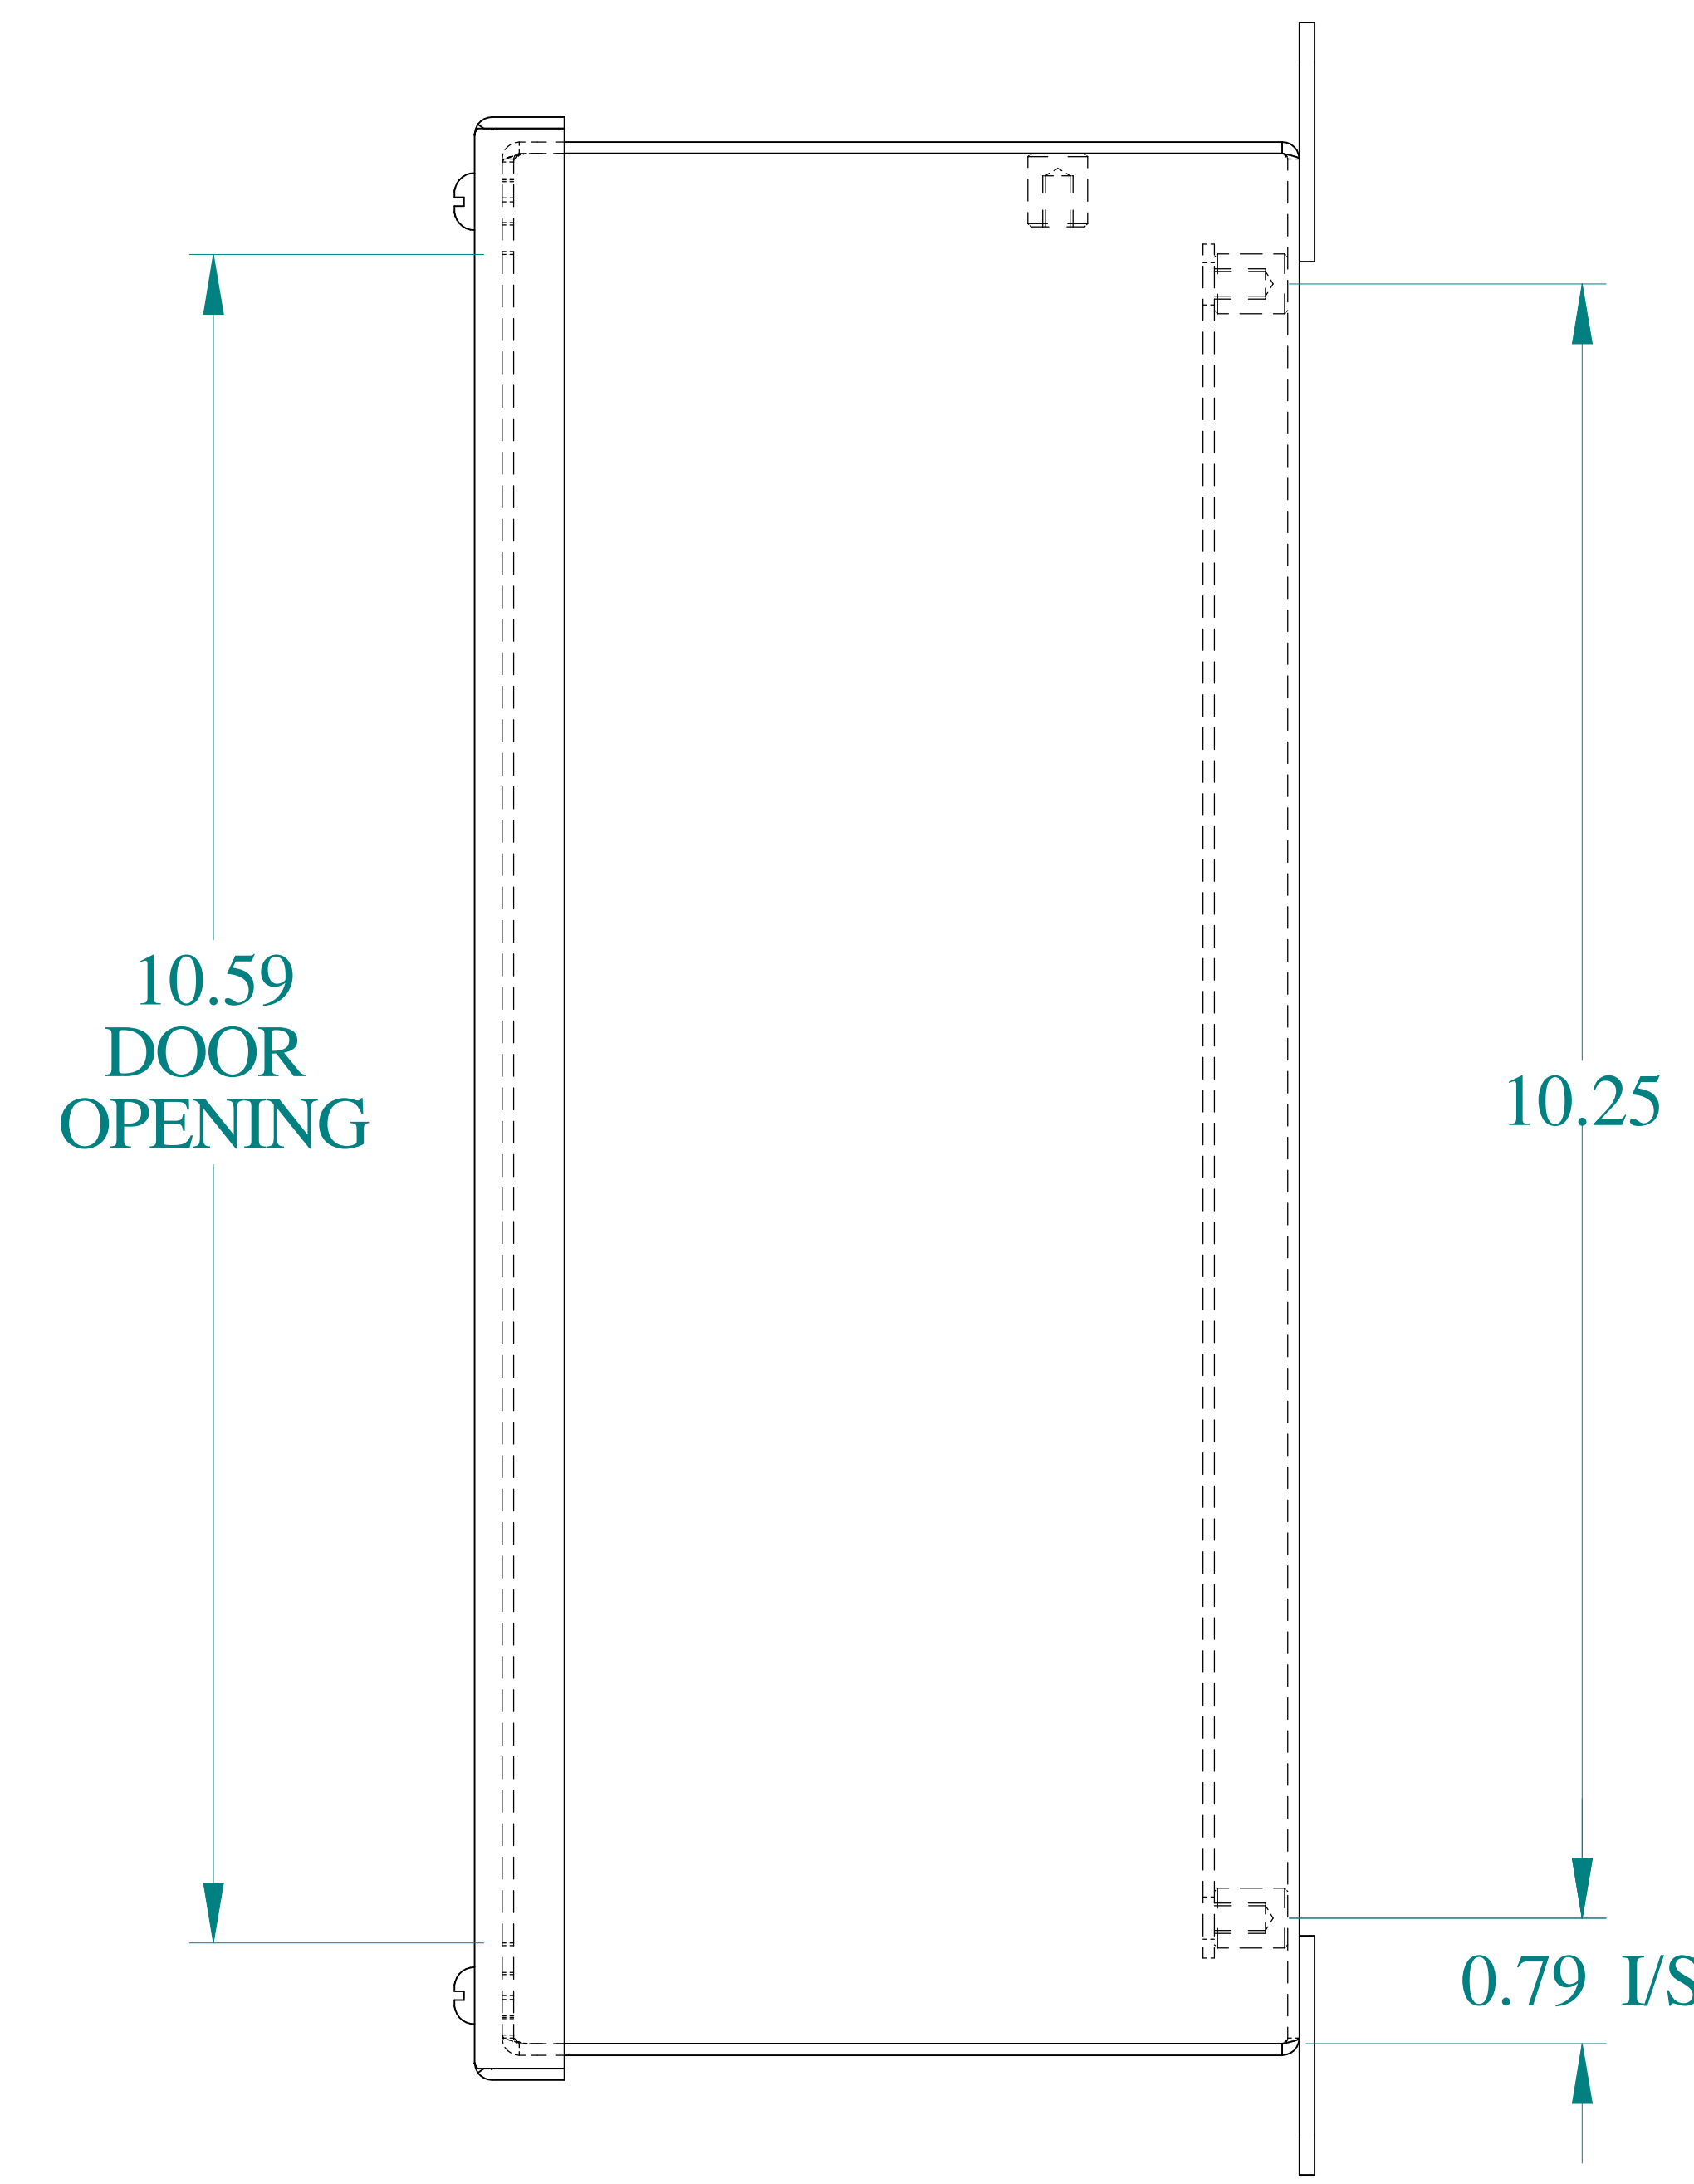

8.25
DOOR
OPENING
TOP VIEW

ISOMETRIC VIEWS

SIDE VIEW

CLEAR SPACE
AVAILABLE
ON DOOR

FRONT VIEW

SIDE VIEW

BACK VIEW

BOTTOM VIEW

Data subject to change without notice.

Part # : 1414SCK

Date : Oct. 19, 2018

Link: www.hamdmfg.com/1414SCK