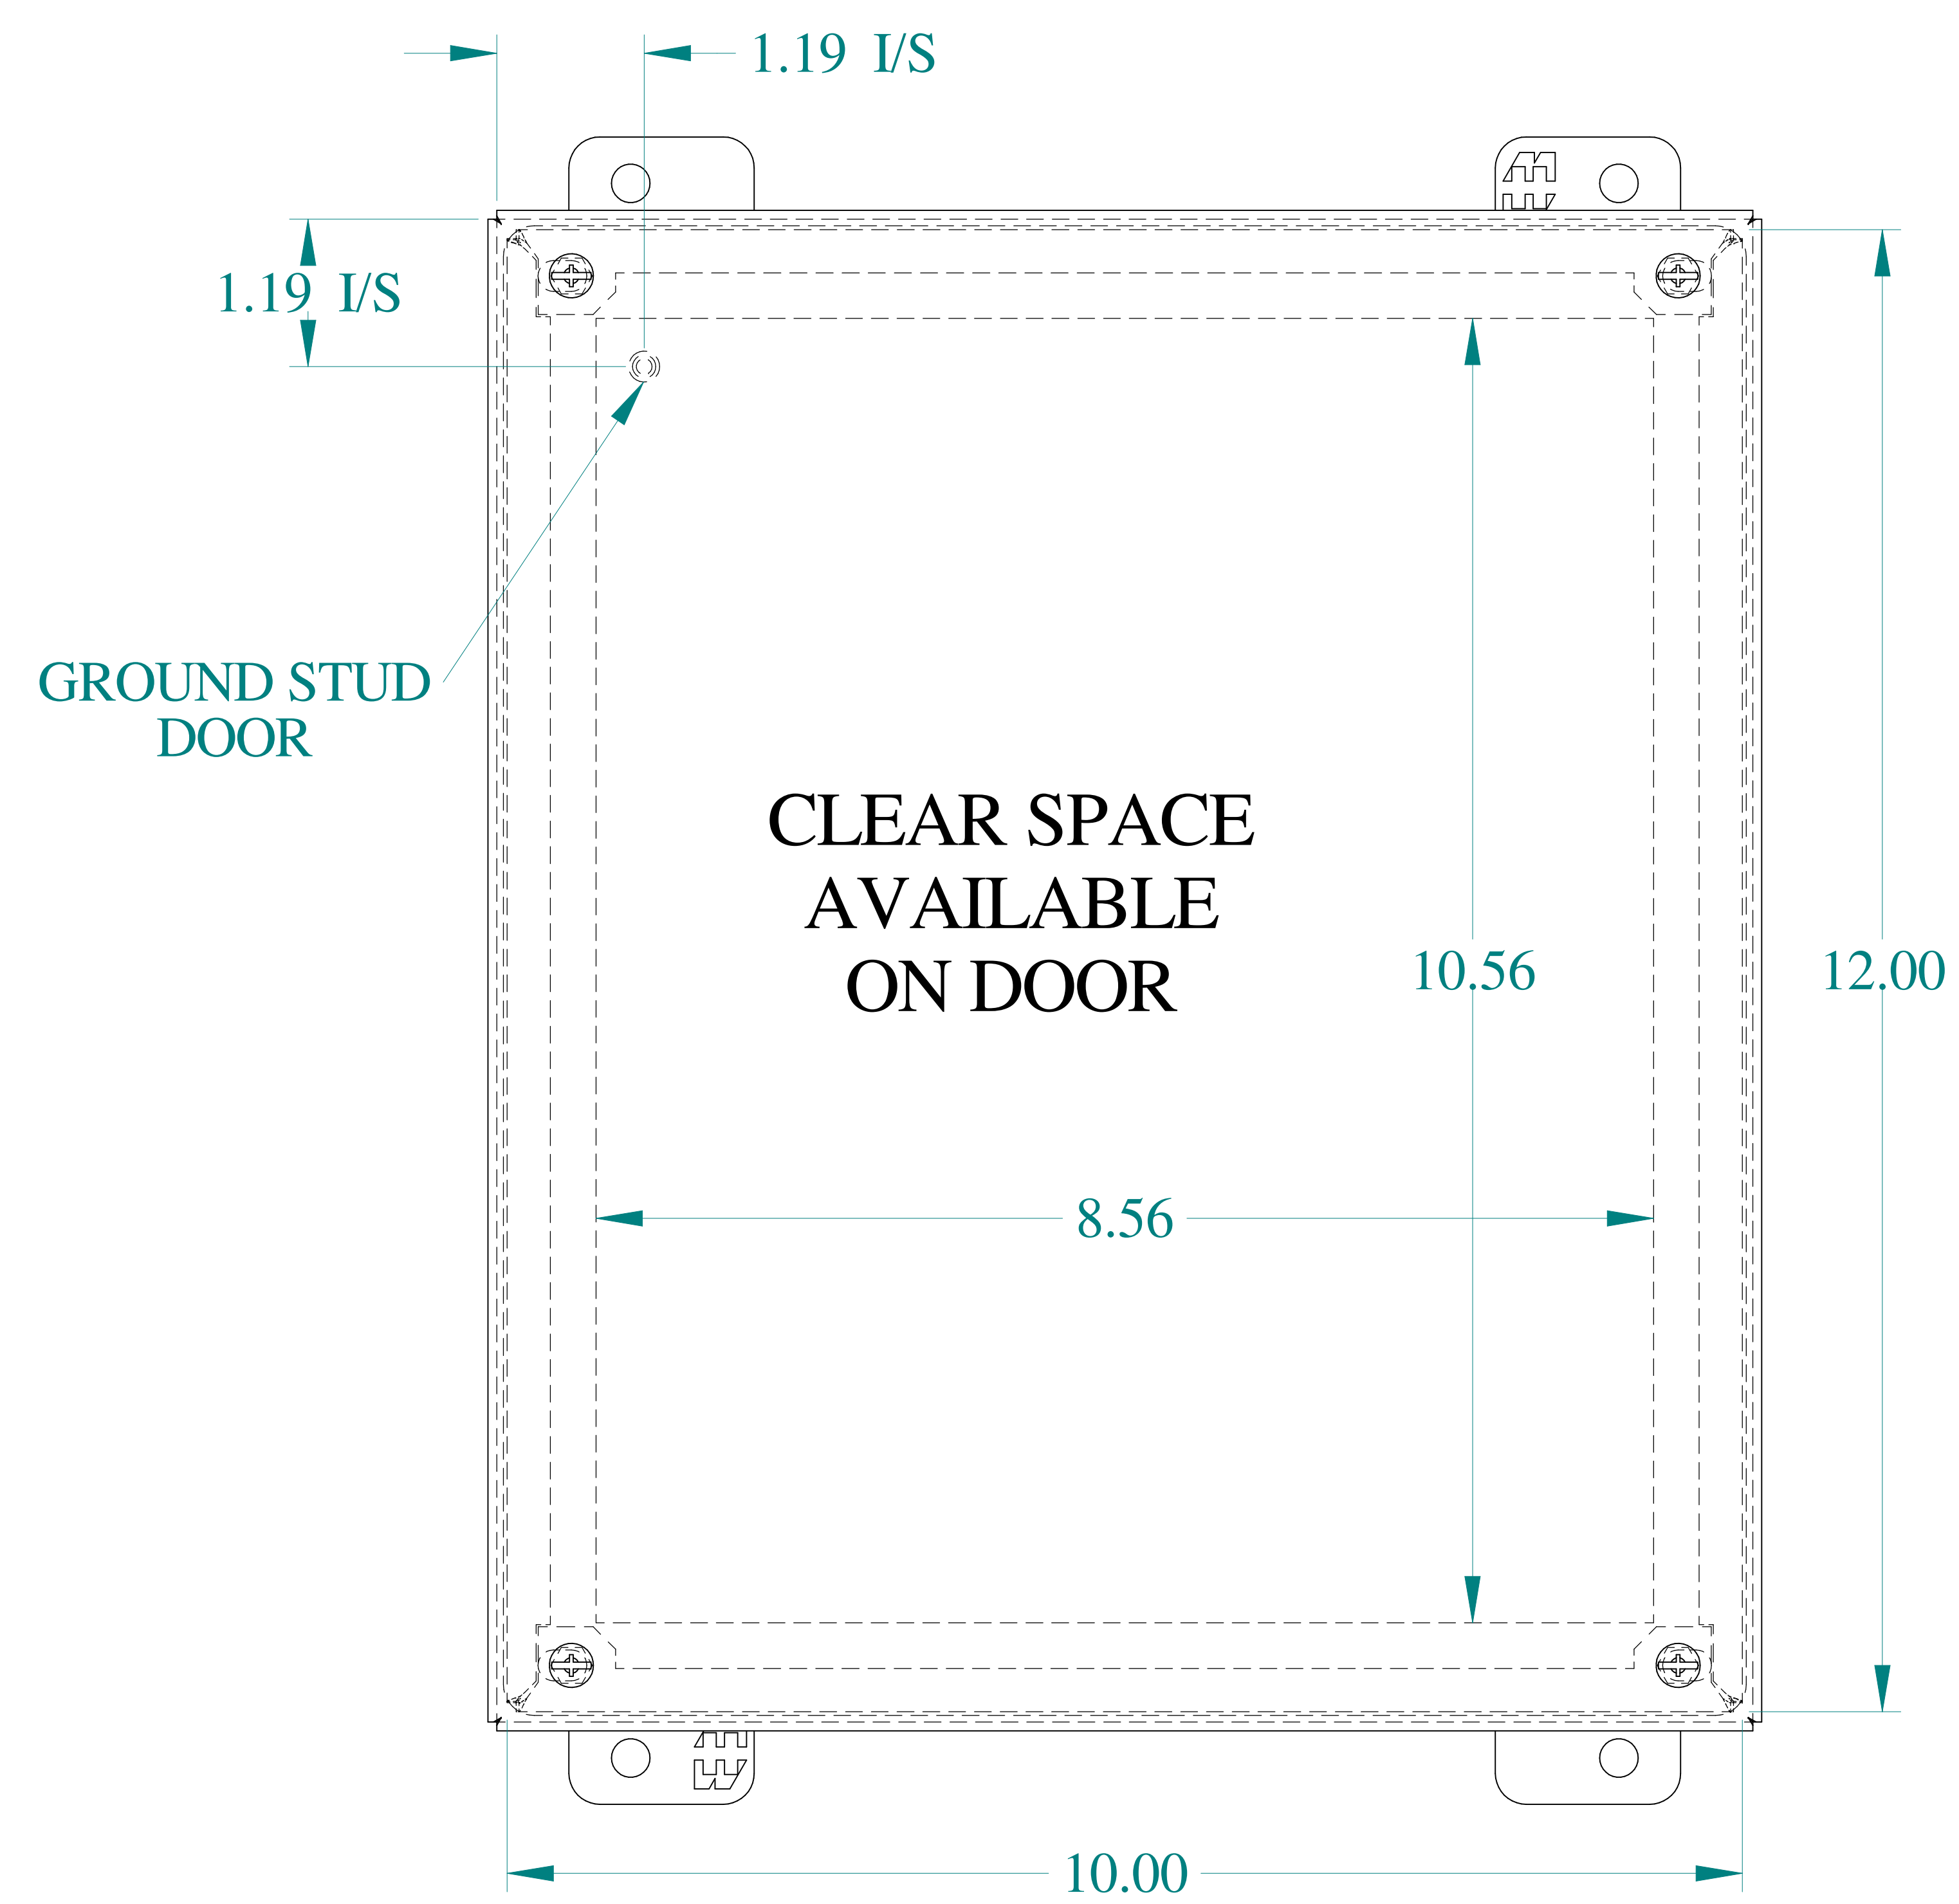

8.25
DOOR
OPENING
TOP VIEW

ISOMETRIC VIEWS

SIDE VIEW

CLEAR SPACE
AVAILABLE
ON DOOR

FRONT VIEW

SIDE VIEW

BACK VIEW

BOTTOM VIEW

Data subject to change without notice.

Part # : 1414SCK

Date : Oct. 19, 2018

Link: www.hamdmfg.com/1414SCK