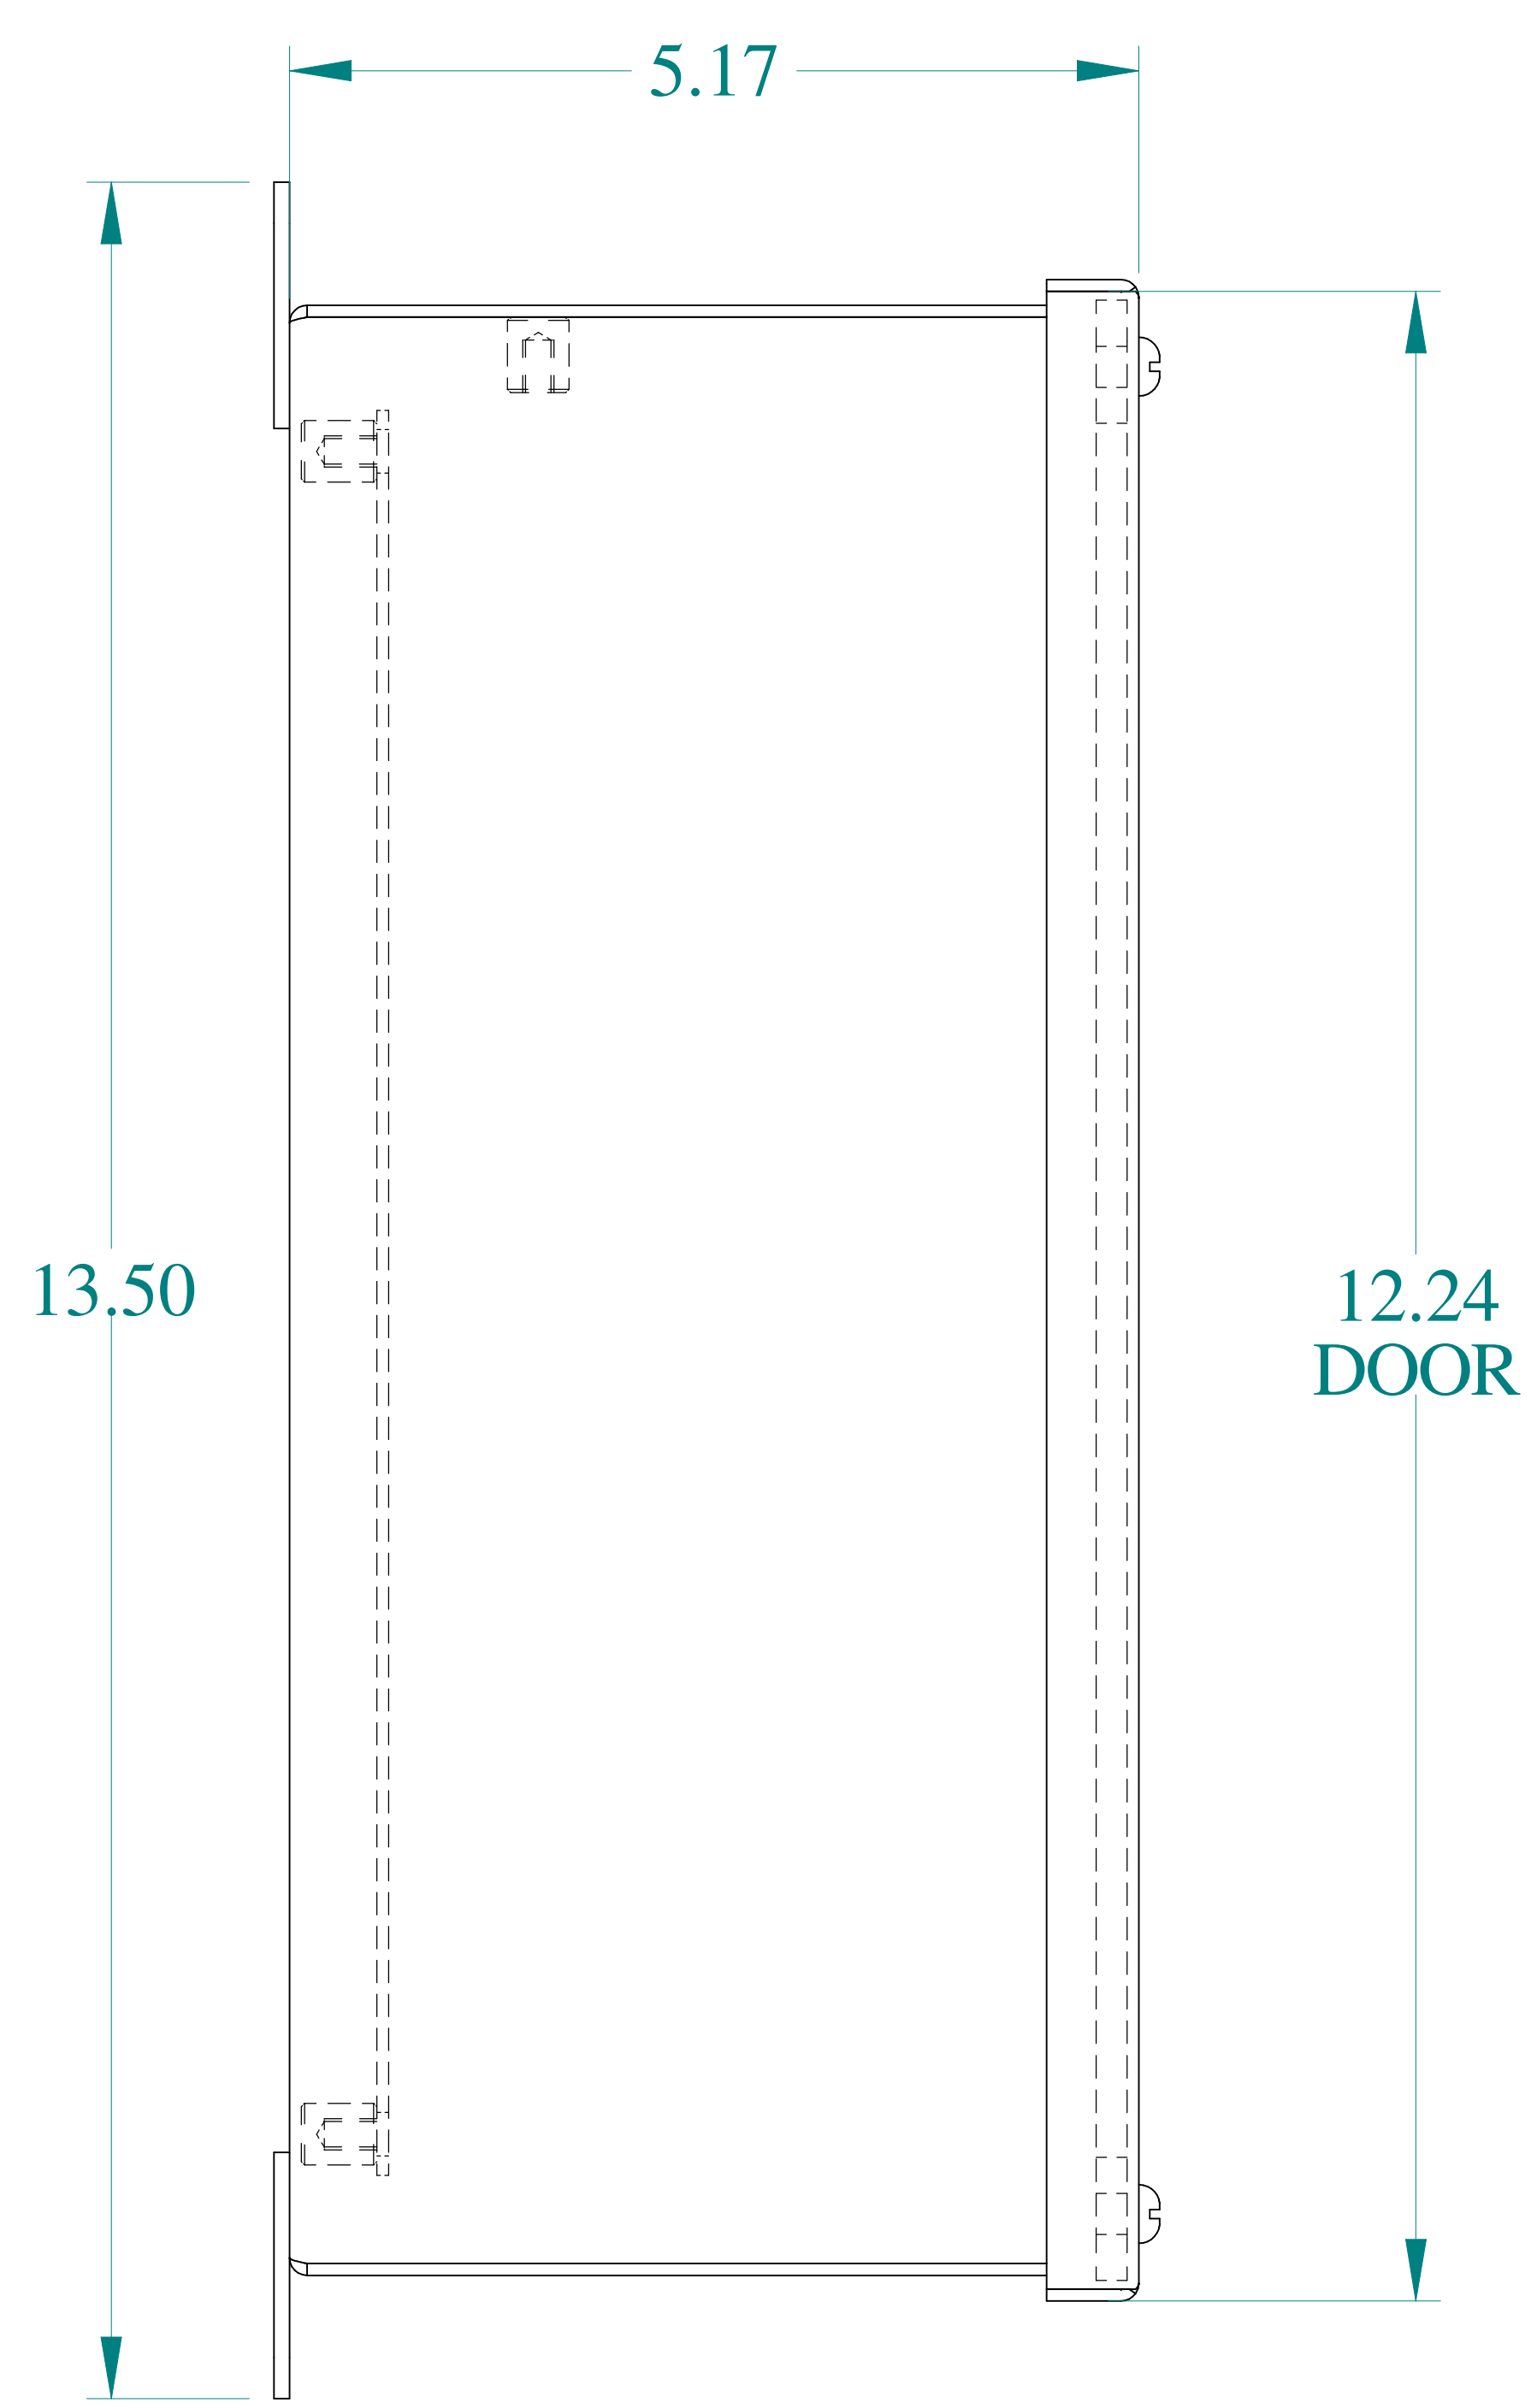

8.25
DOOR
OPENING
TOP VIEW

ISOMETRIC VIEWS

SIDE VIEW

CLEAR SPACE
AVAILABLE
ON DOOR

FRONT VIEW

SIDE VIEW

BACK VIEW

BOTTOM VIEW

Data subject to change without notice.

Part # : 1414SCK

Date : Oct. 19, 2018

Link: www.hamdmfg.com/1414SCK