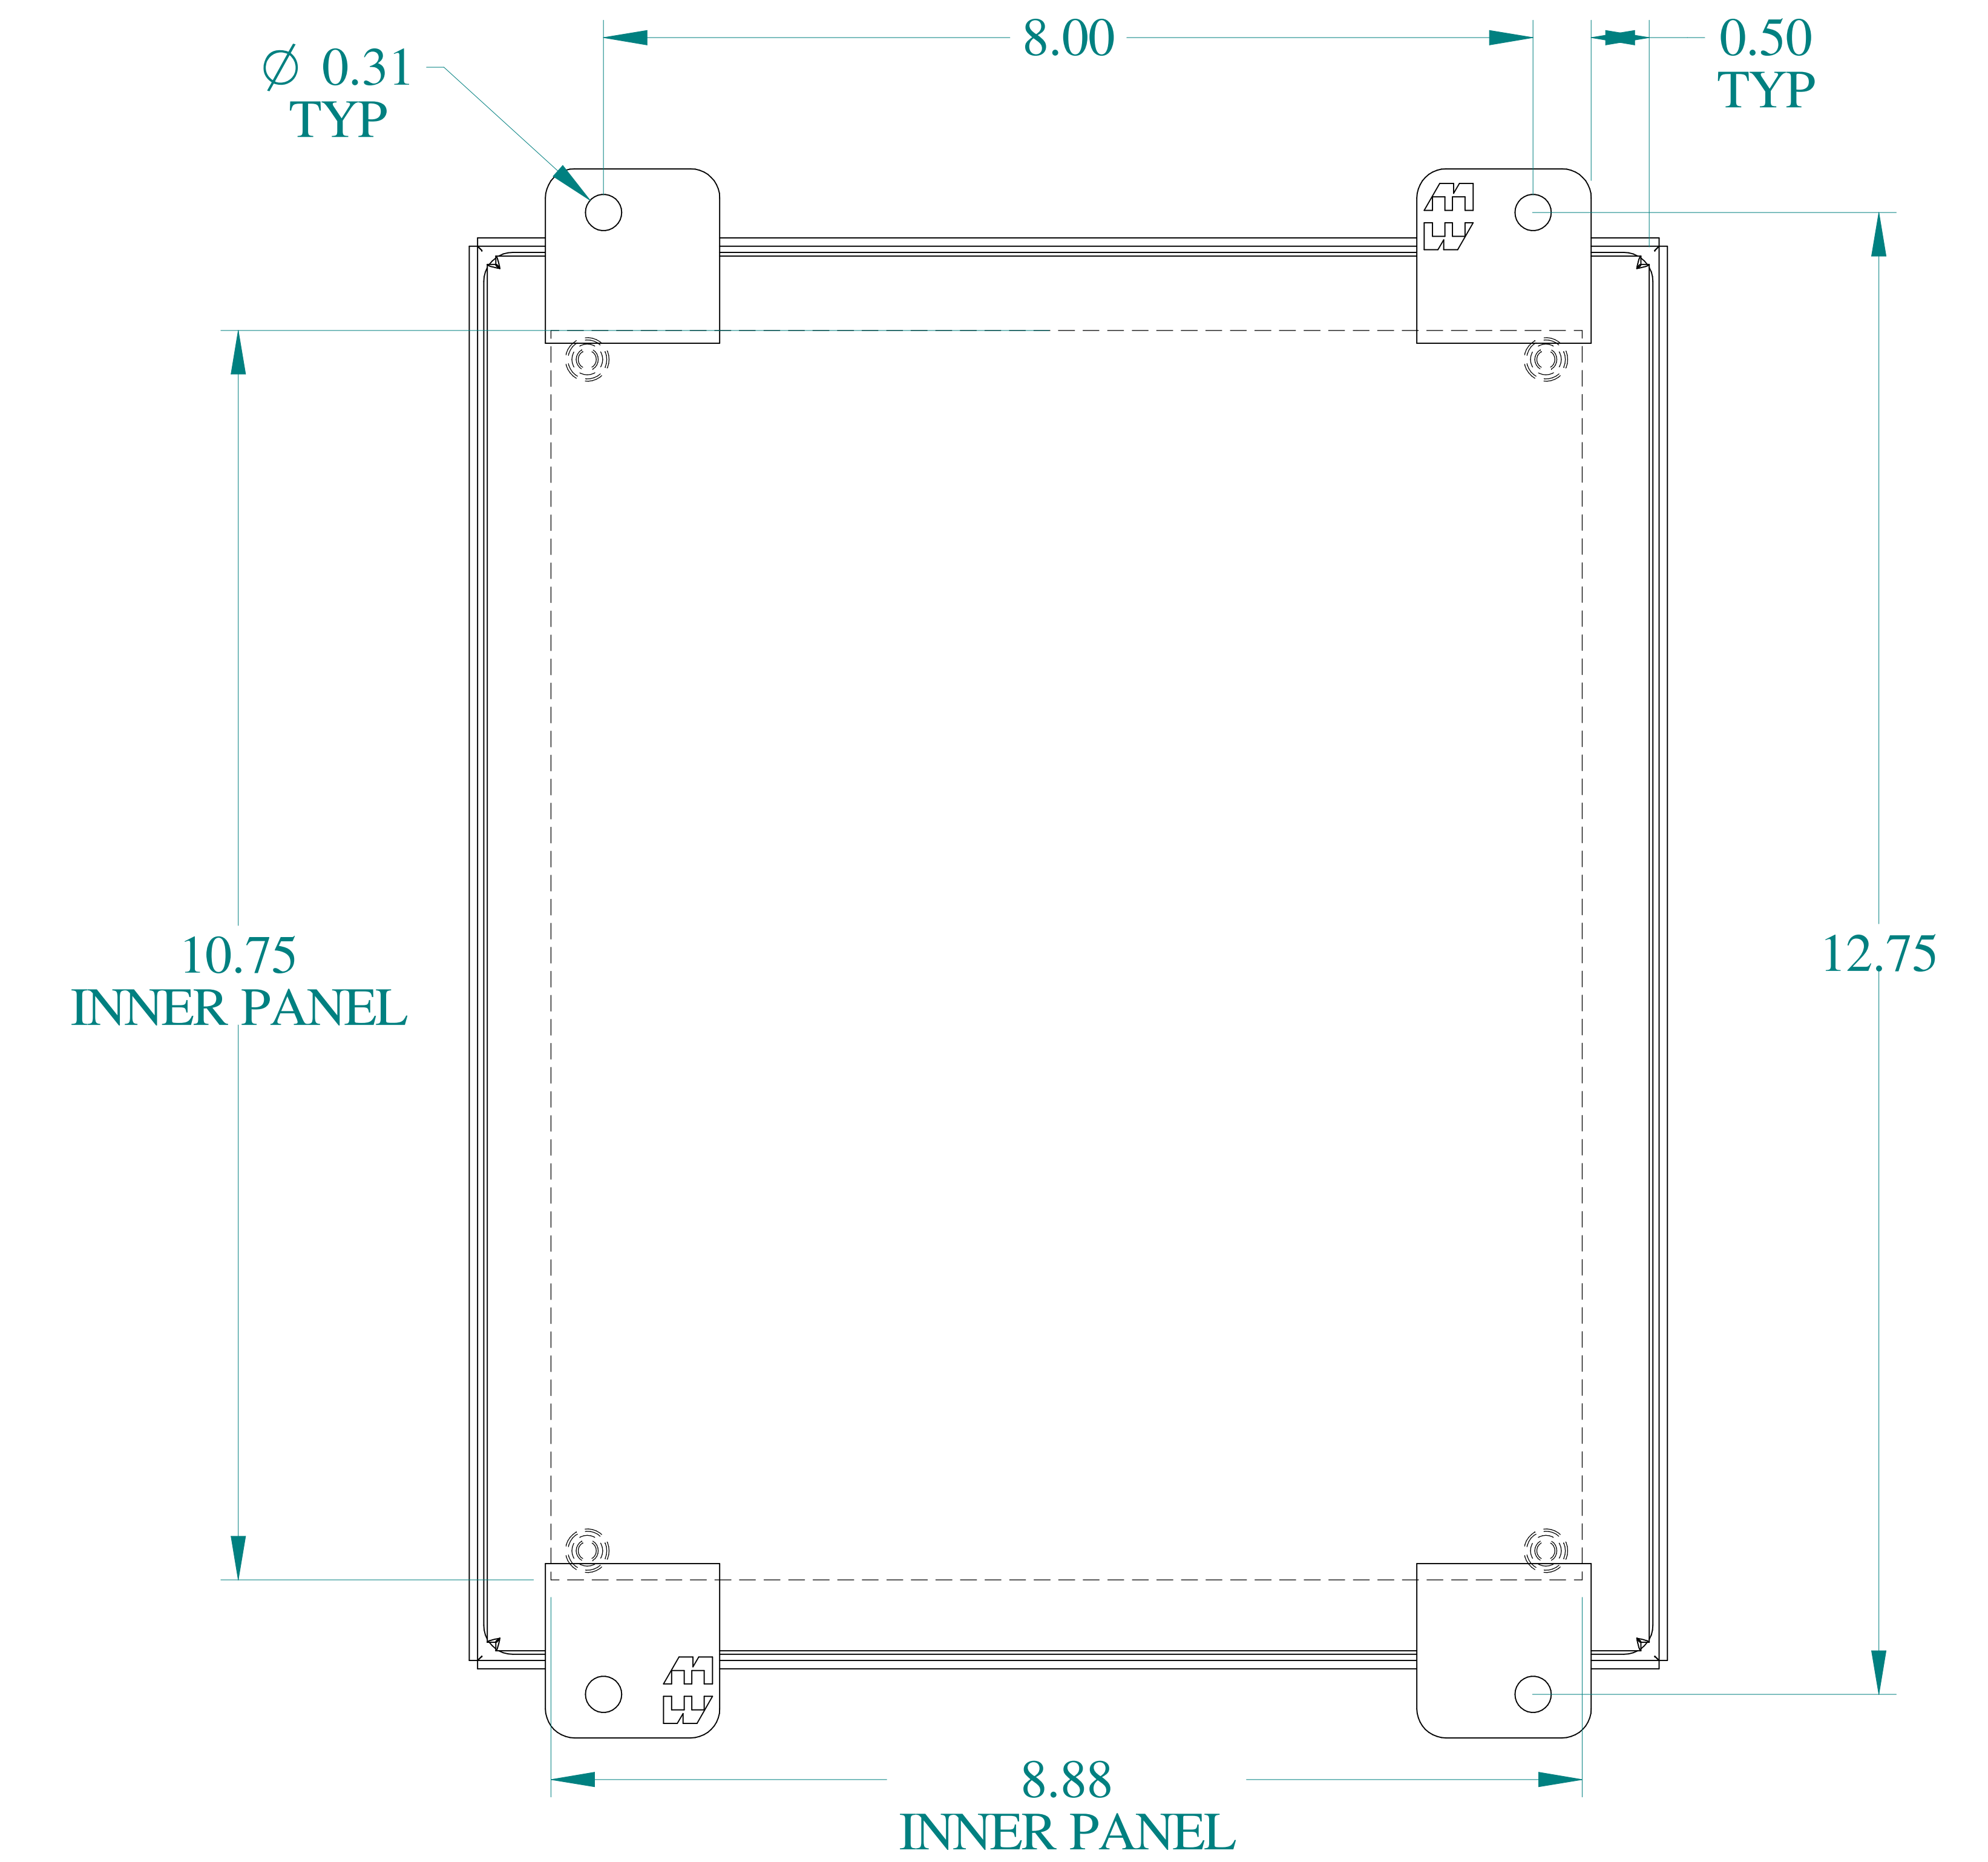

8.25
DOOR
OPENING
TOP VIEW

ISOMETRIC VIEWS

SIDE VIEW

CLEAR SPACE
AVAILABLE
ON DOOR

FRONT VIEW

SIDE VIEW

BACK VIEW

BOTTOM VIEW

Data subject to change without notice.

Part # : 1414SCK

Date : Oct. 19, 2018

Link: www.hamdmfg.com/1414SCK