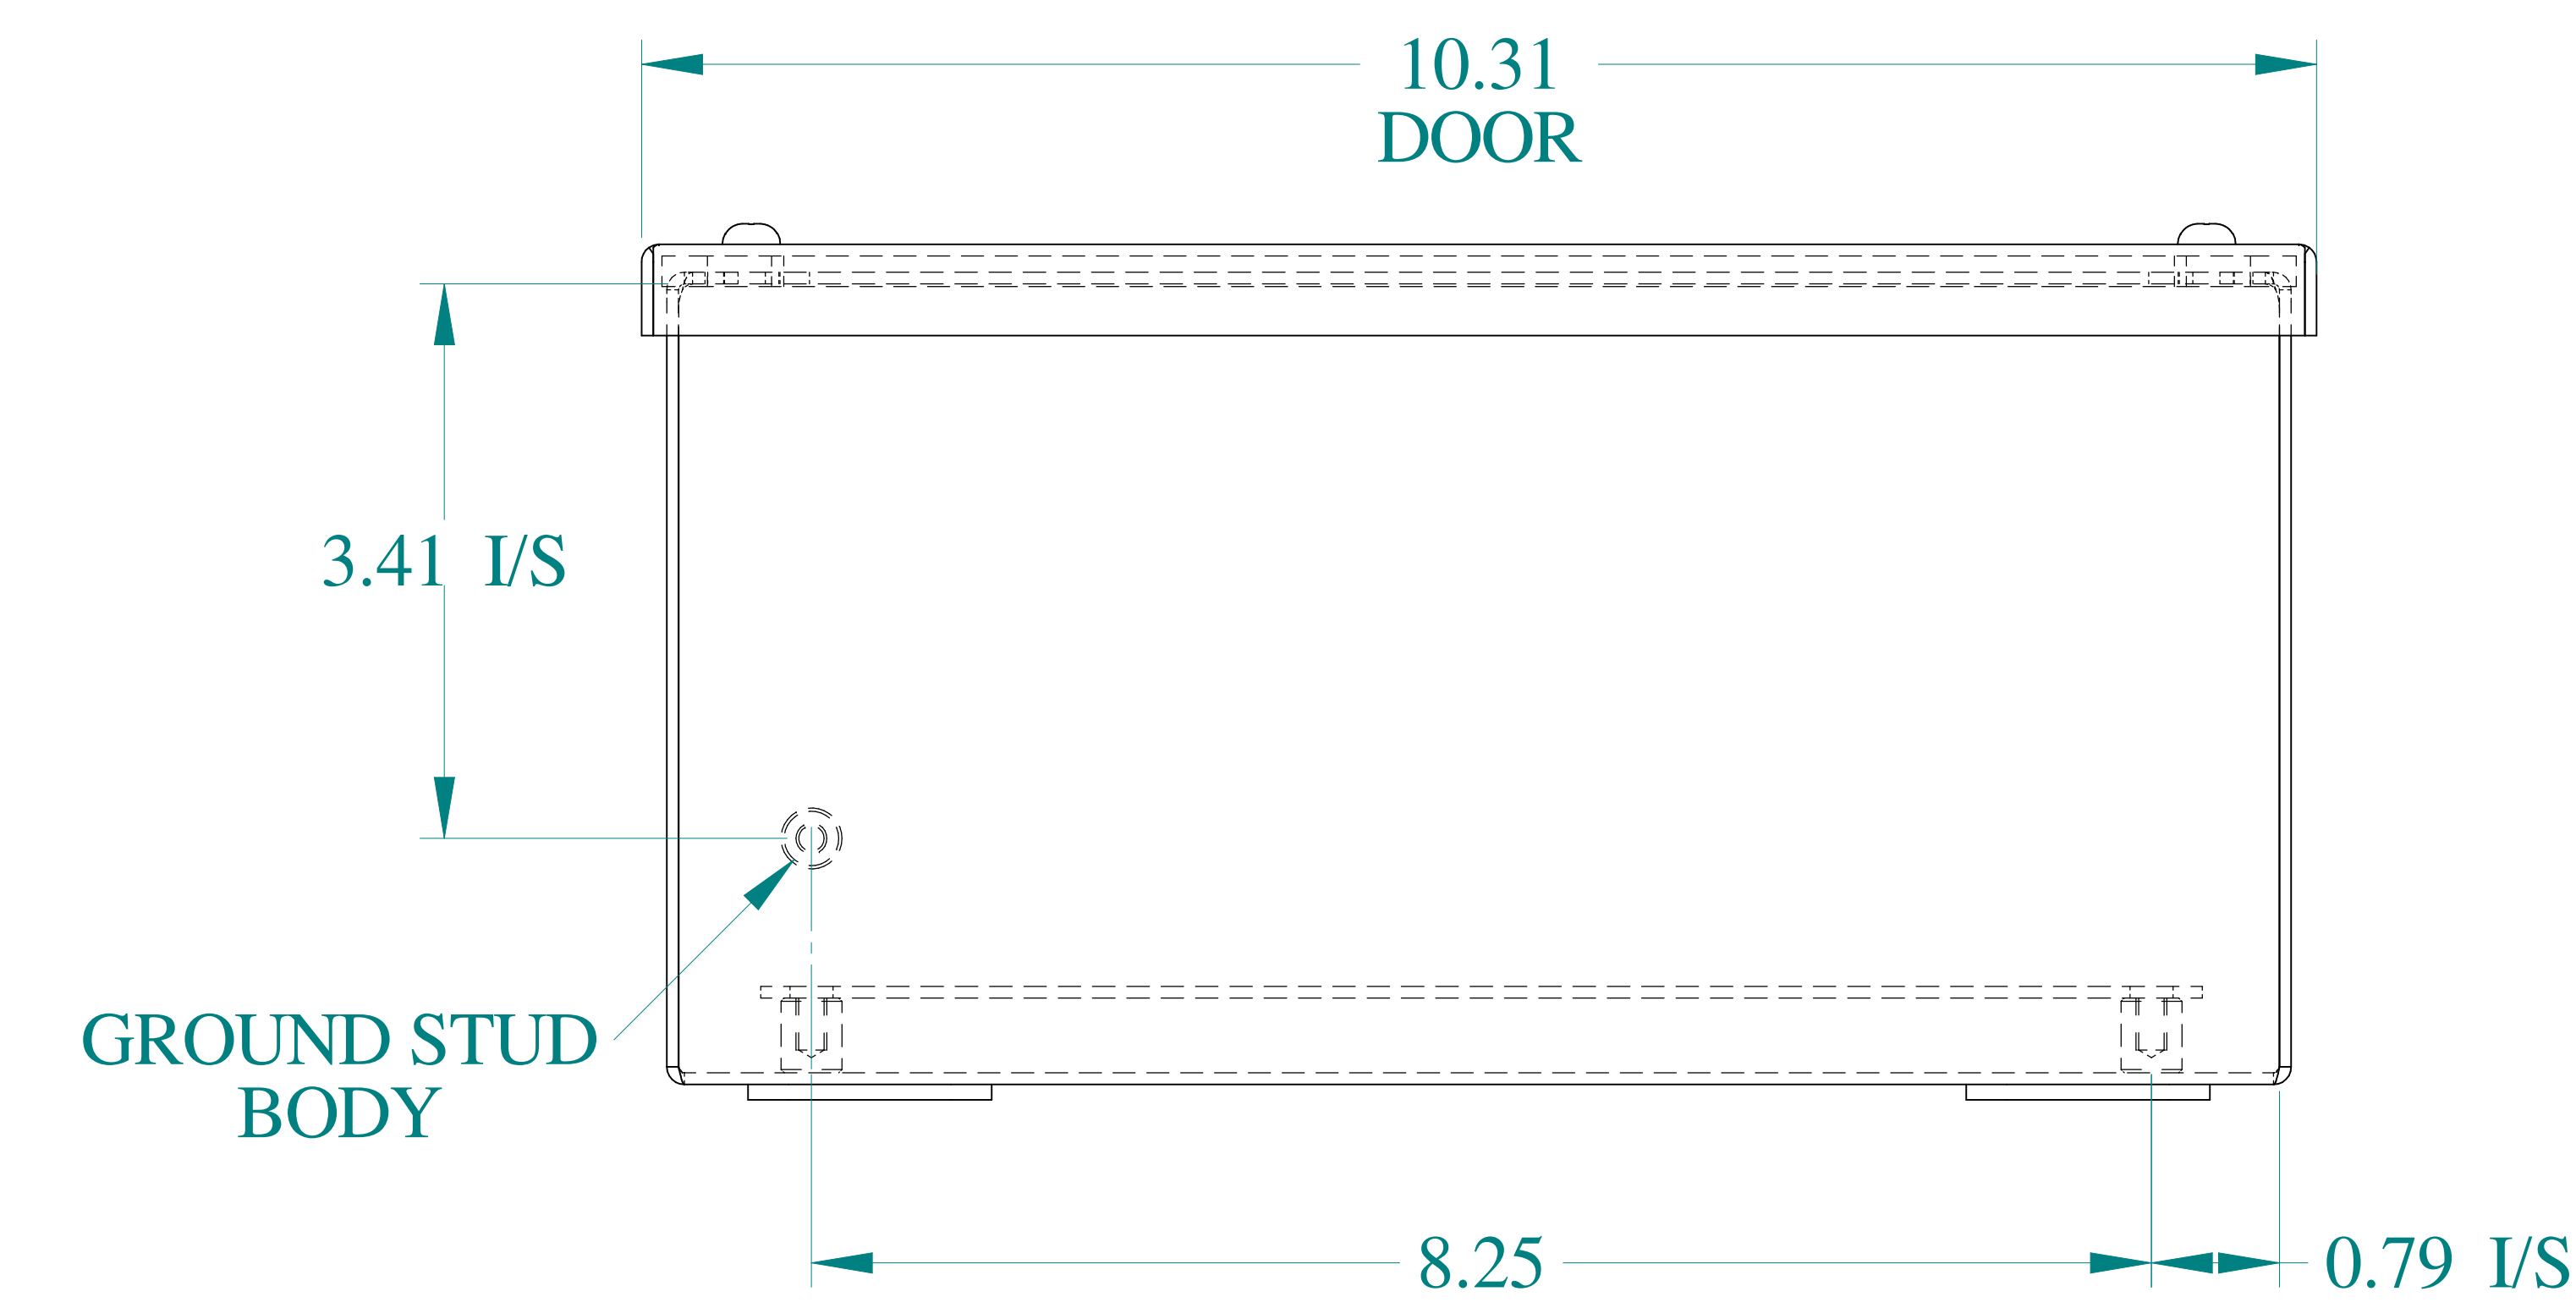

8.25
DOOR
OPENING
TOP VIEW

ISOMETRIC VIEWS

SIDE VIEW

CLEAR SPACE
AVAILABLE
ON DOOR

FRONT VIEW

SIDE VIEW

BACK VIEW

BOTTOM VIEW

Data subject to change without notice.

Part # : 1414SCK

Date : Oct. 19, 2018

Link: www.hamdmfg.com/1414SCK