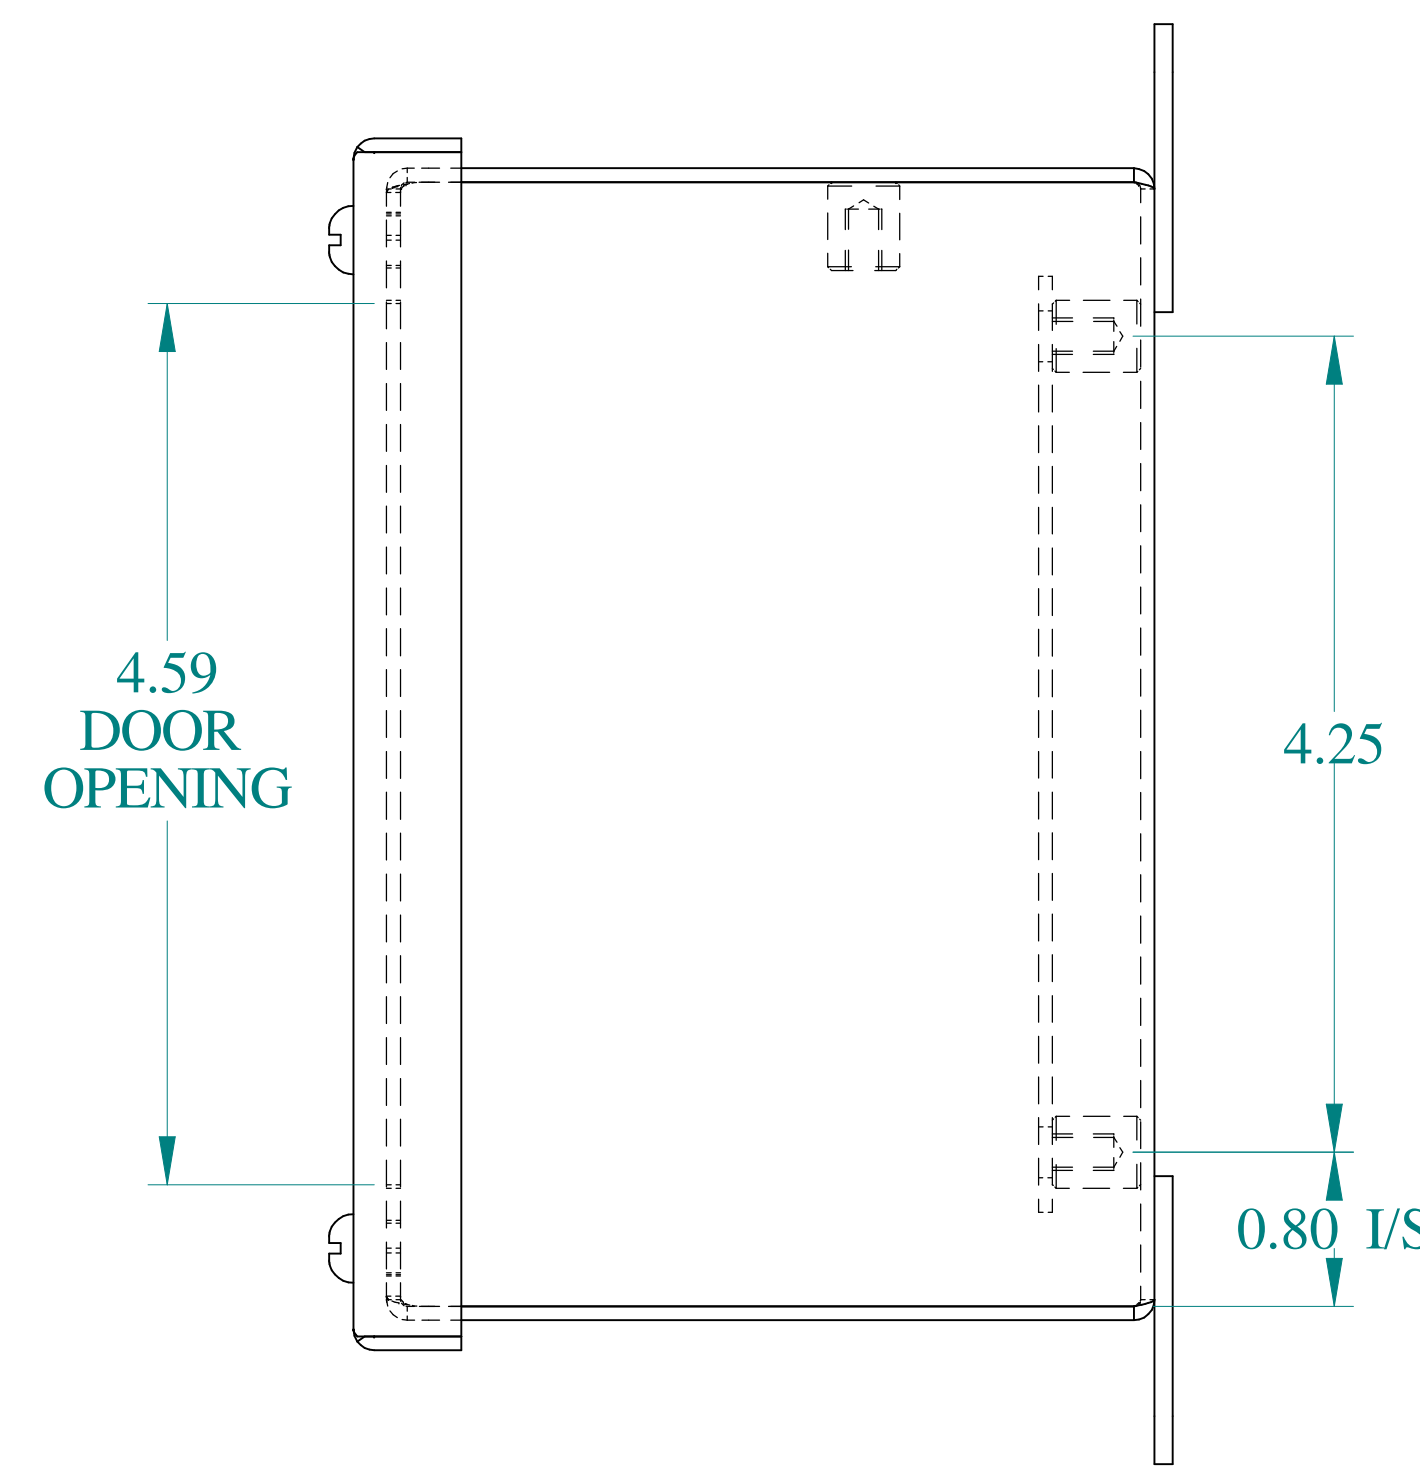

TOP VIEW

ISOMETRIC VIEWS

SIDE VIEW

FRONT VIEW

SIDE VIEW

BACK VIEW

BOTTOM VIEW

Data subject to change without notice.

Part # : 1414SCE

Date : Oct. 19, 2018

Link: www.hamdmfg.com/1414SCE