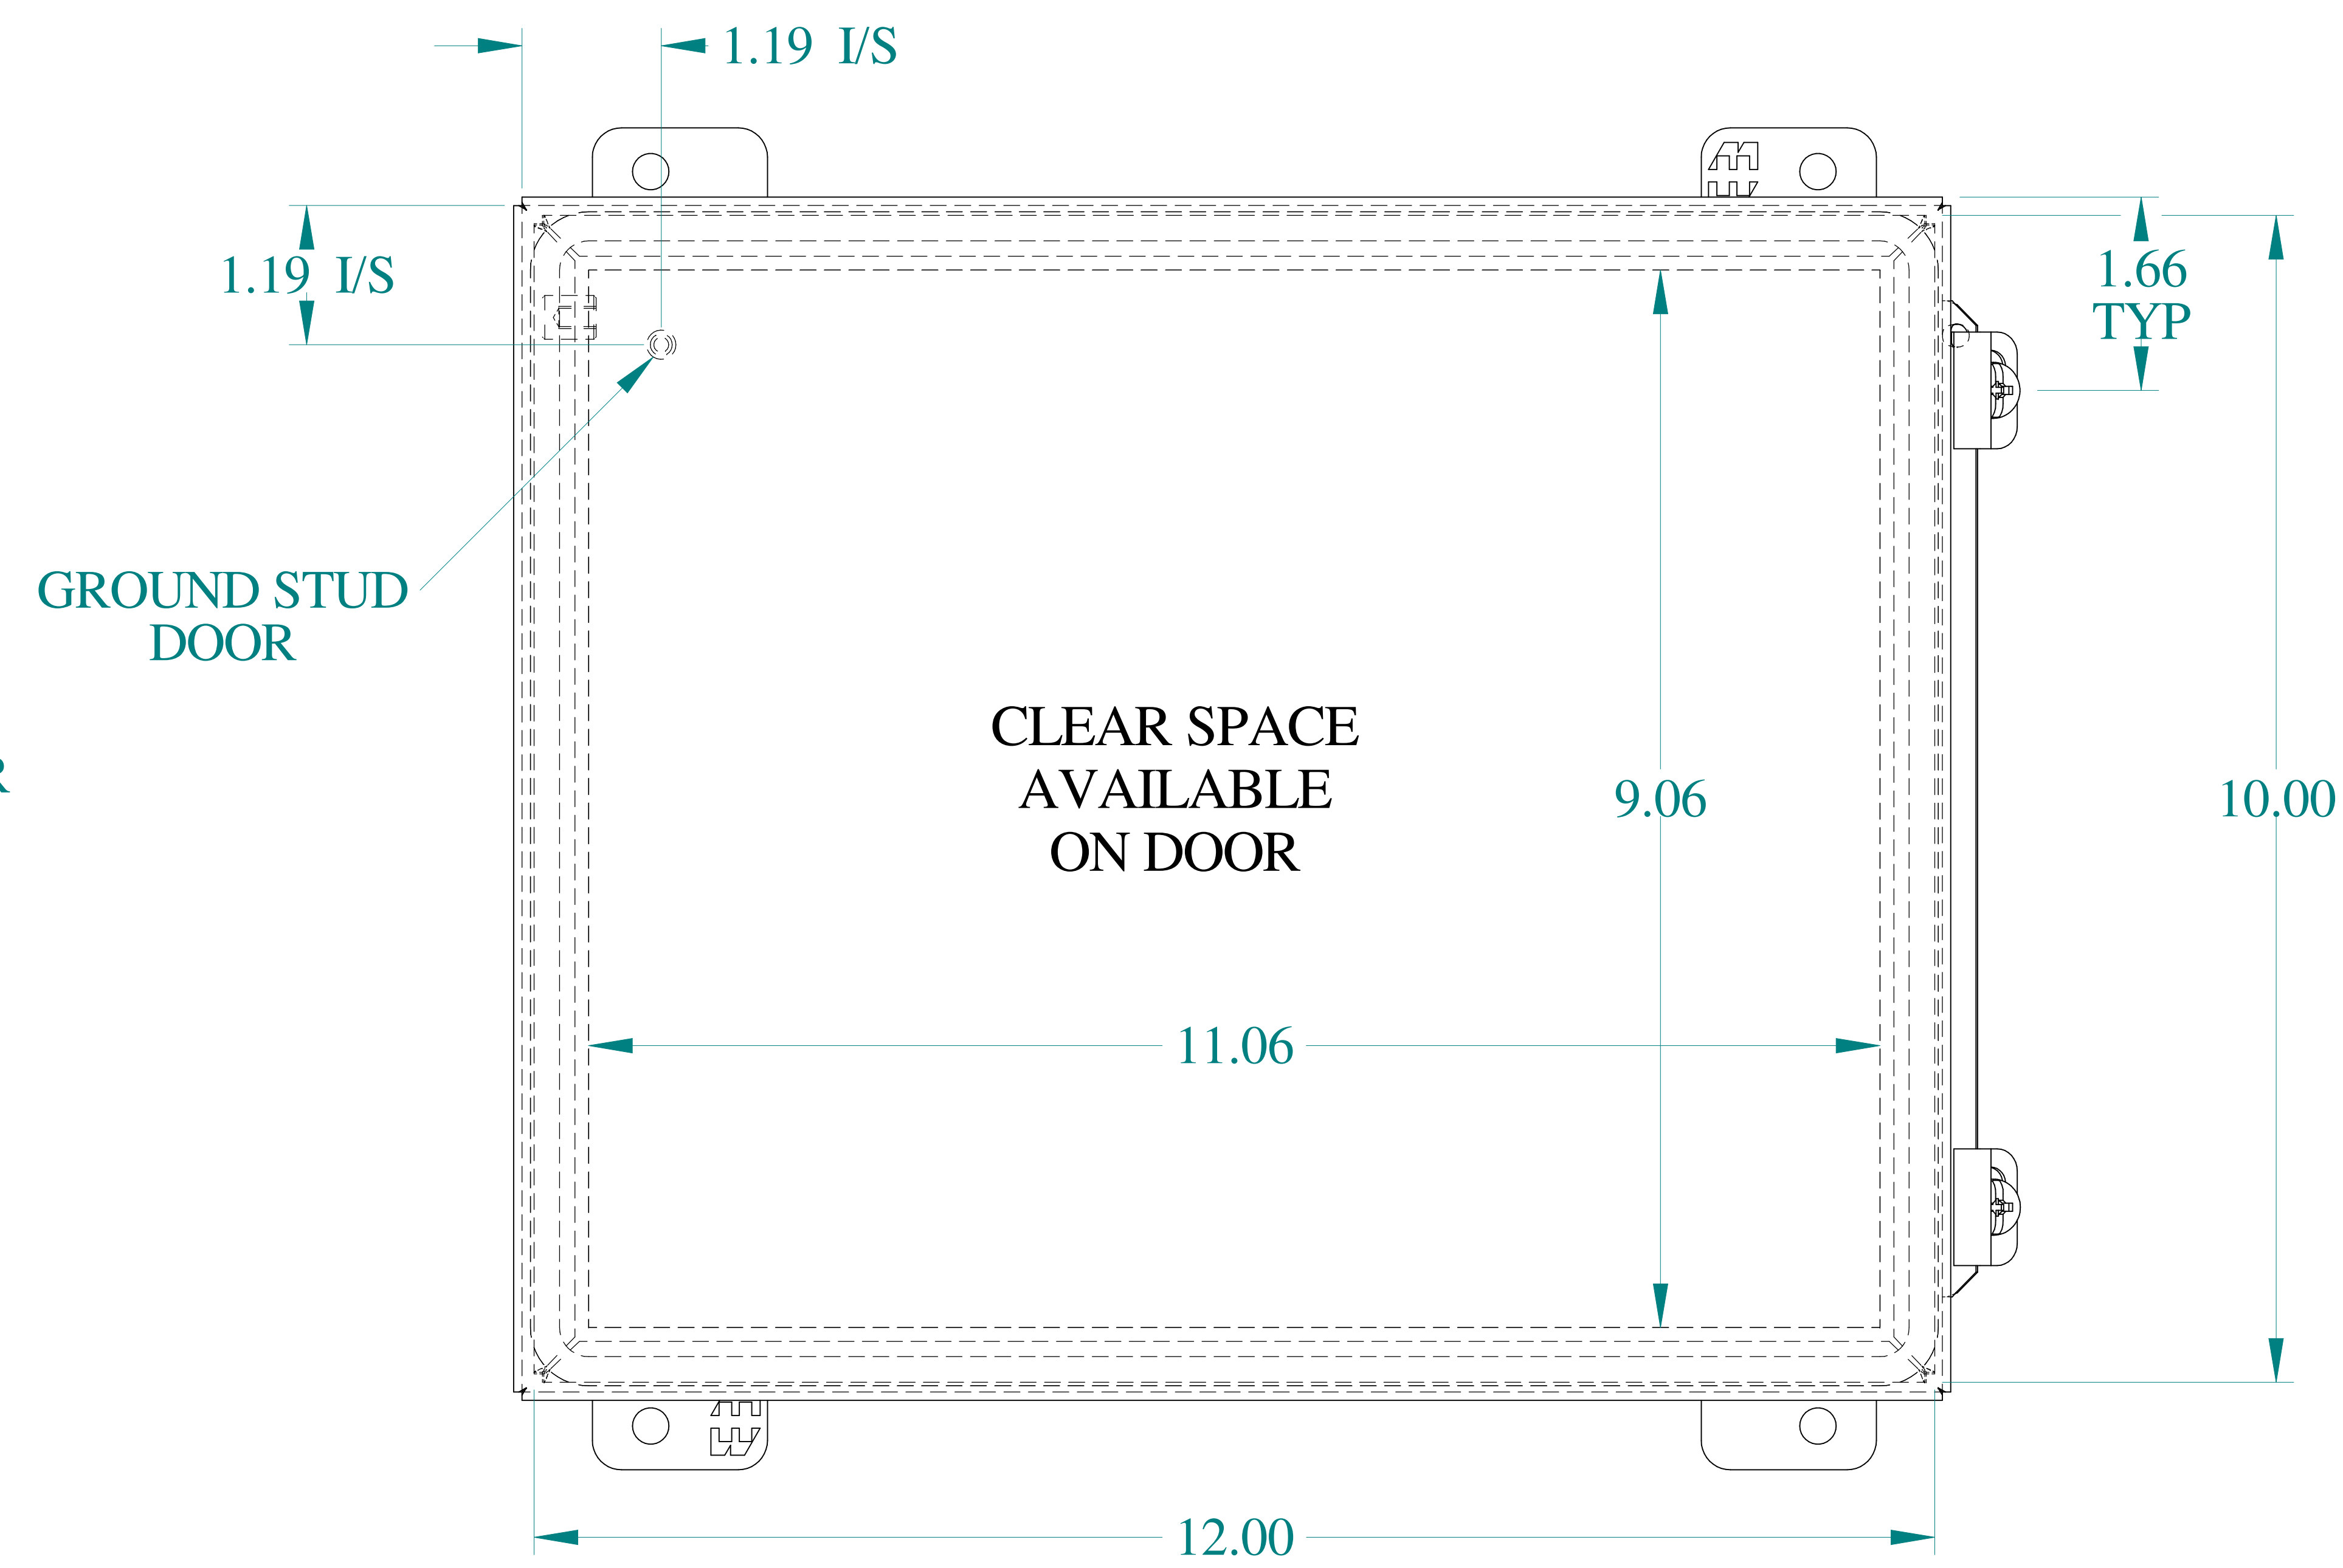

TOP VIEW

ISOMETRIC VIEWS

SIDE VIEW

FRONT VIEW

SIDE VIEW

BACK VIEW

BOTTOM VIEW

Data subject to change without notice.

Part # : 1414PHRK

Date : Oct. 19, 2018

Link : www.hammondmfg.com/1414PHRK