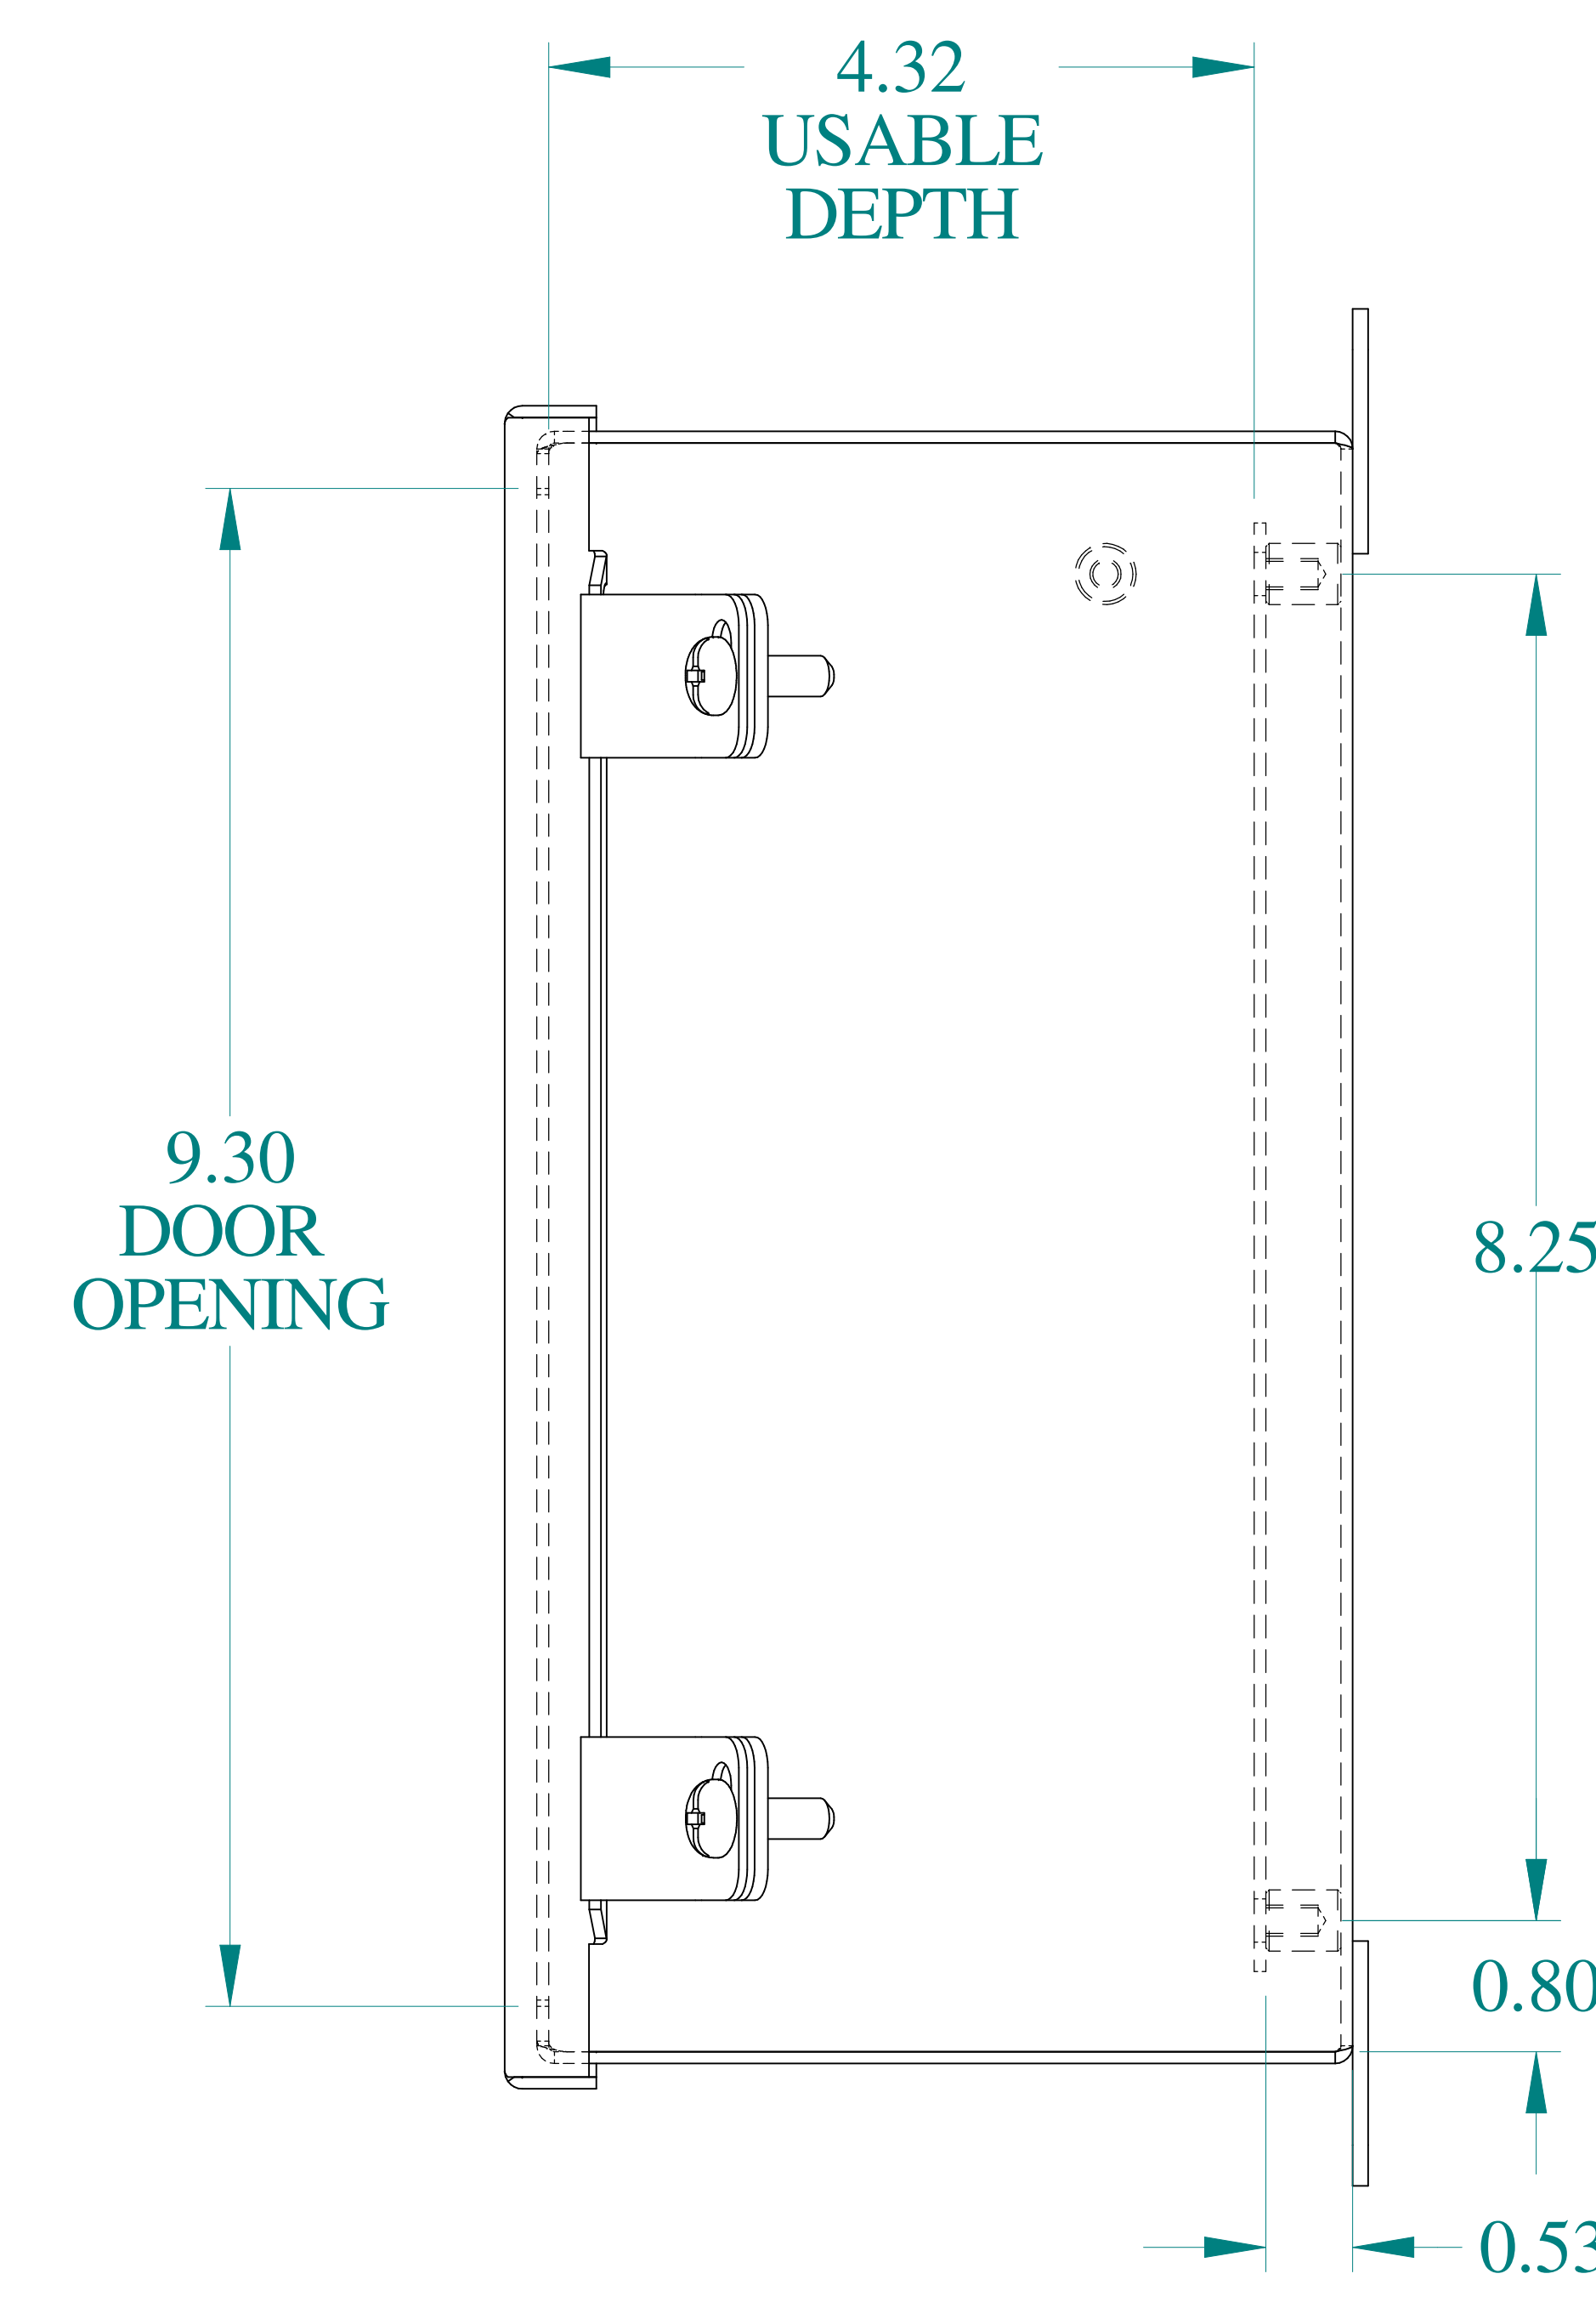

TOP VIEW

ISOMETRIC VIEWS

SIDE VIEW

FRONT VIEW

SIDE VIEW

BACK VIEW

BOTTOM VIEW

Data subject to change without notice.

Part # : 1414PHRK

Date : Oct. 19, 2018

Link : www.hammondmfg.com/1414PHRK