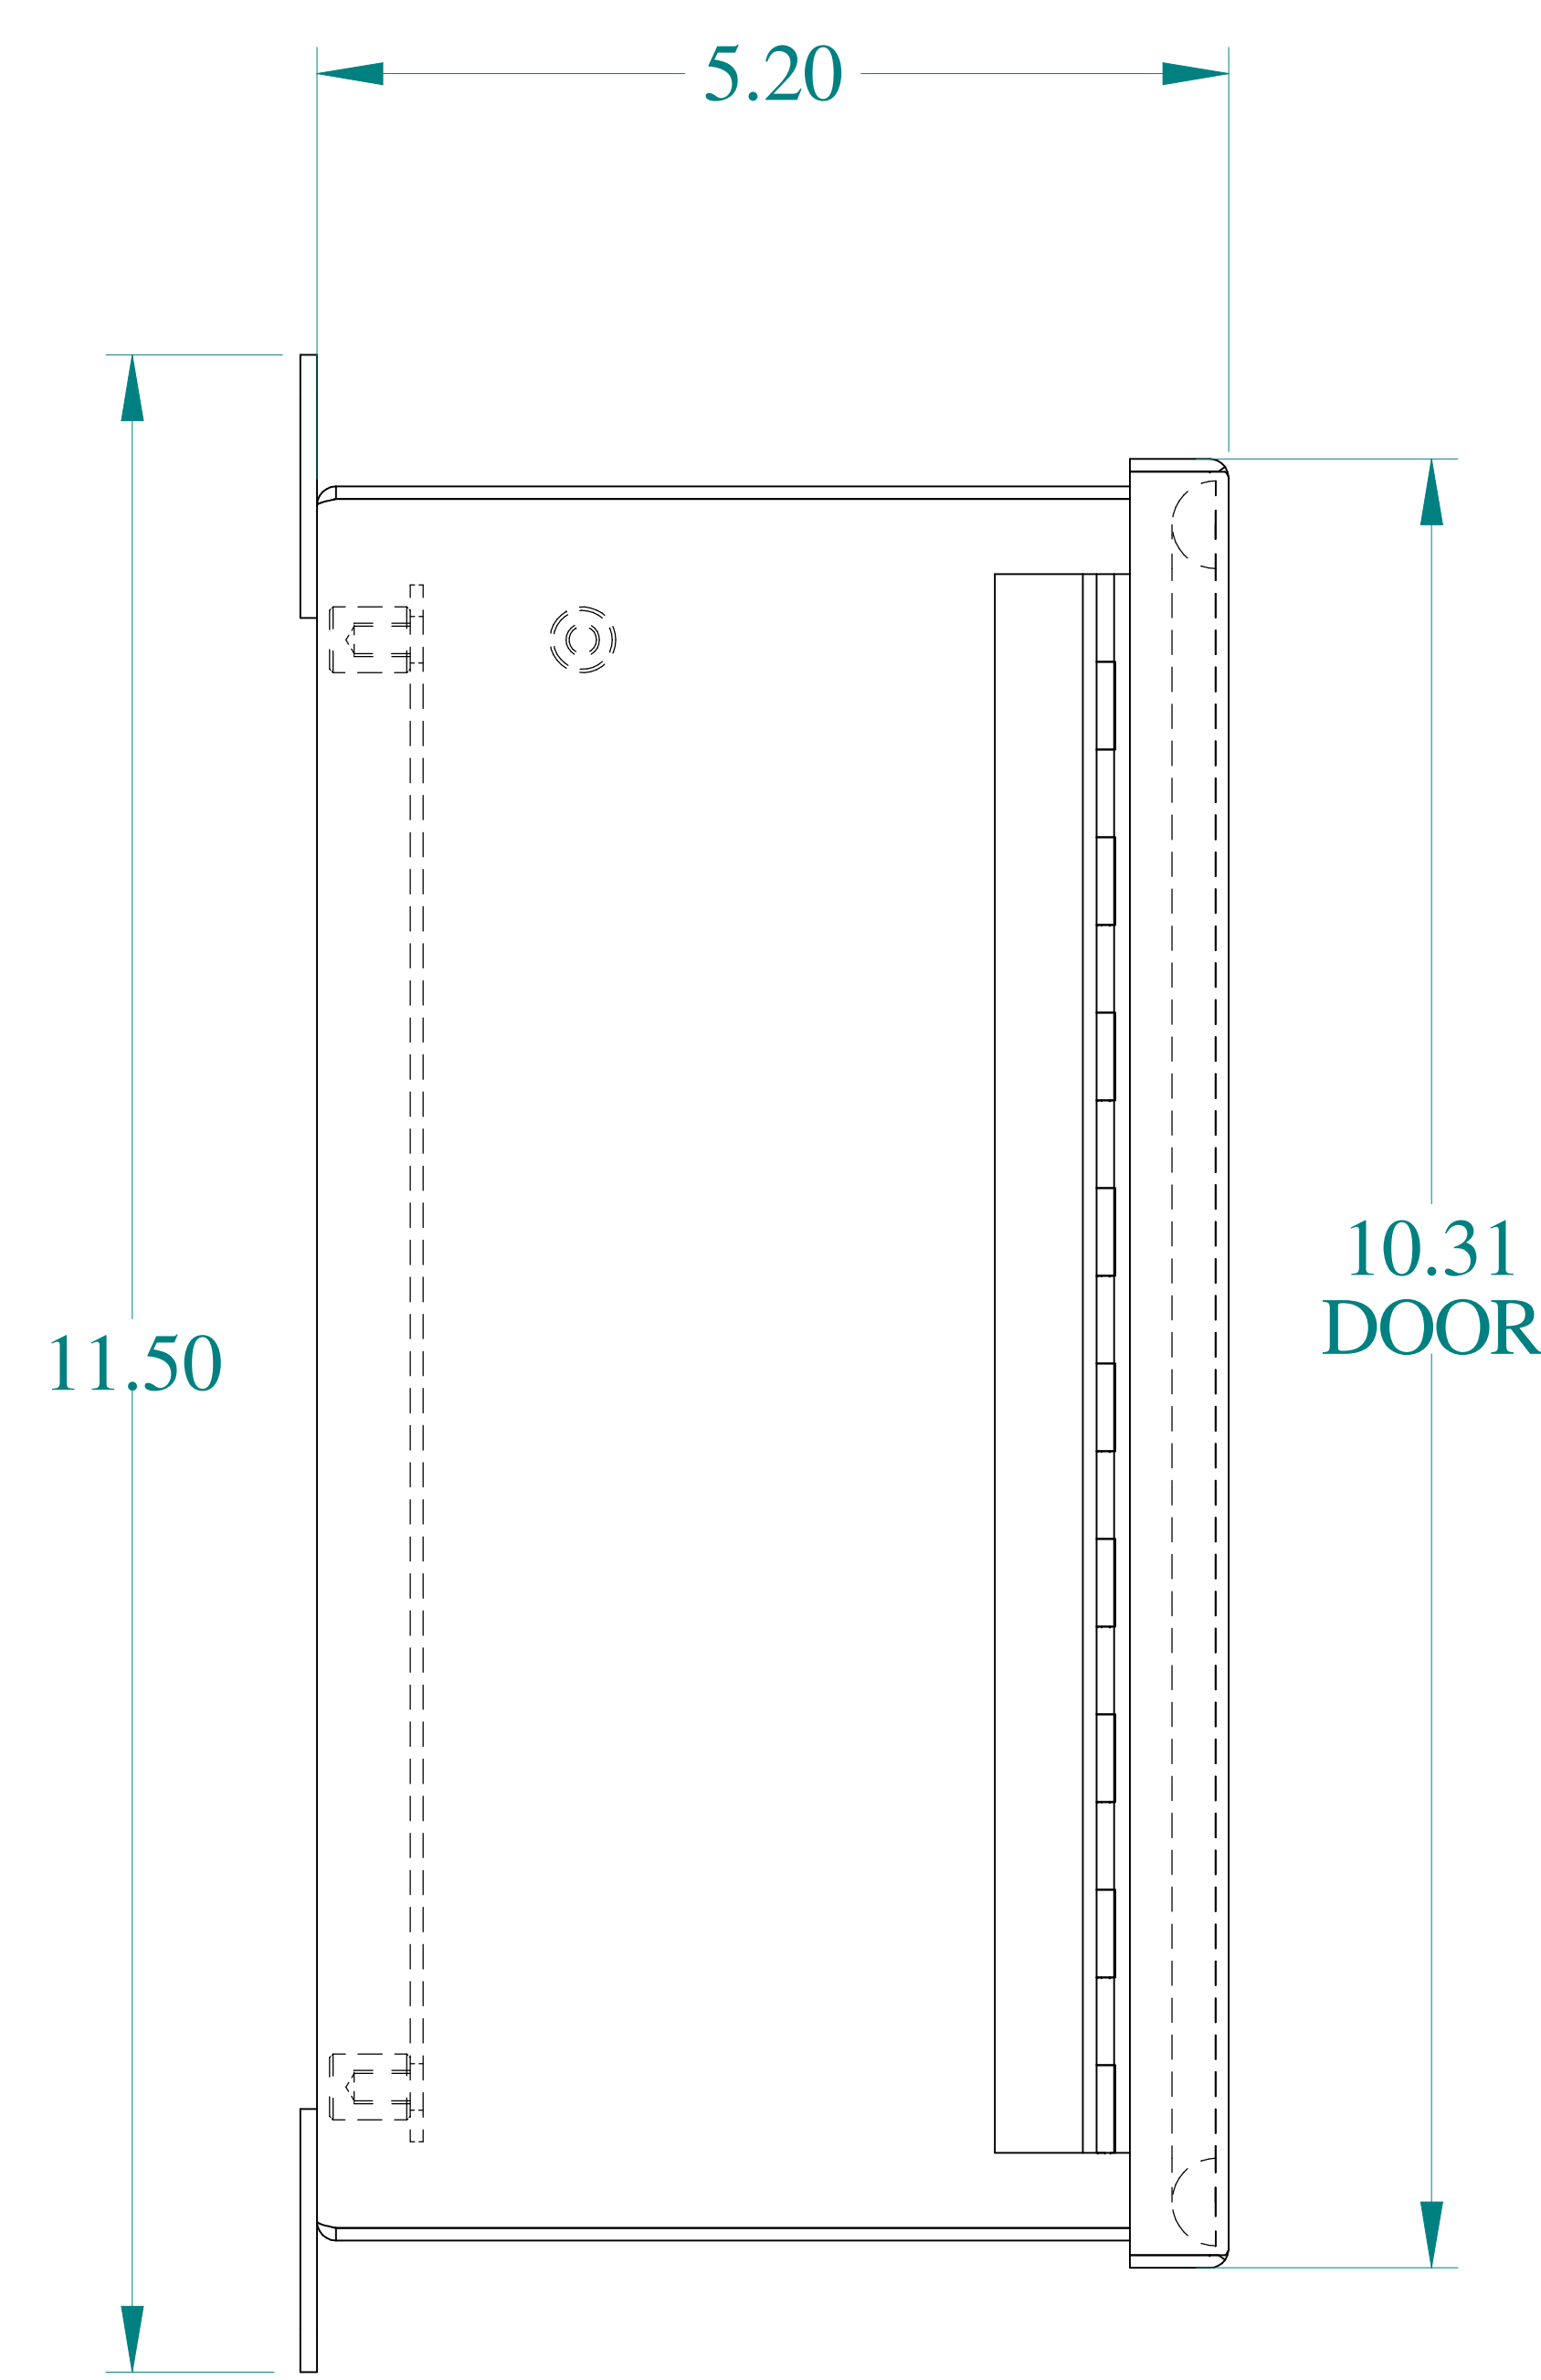

TOP VIEW

ISOMETRIC VIEWS

SIDE VIEW

FRONT VIEW

SIDE VIEW

BACK VIEW

BOTTOM VIEW

Data subject to change without notice.

Part # : 1414PHRK

Date : Oct. 19, 2018

Link : www.hammondmfg.com/1414PHRK